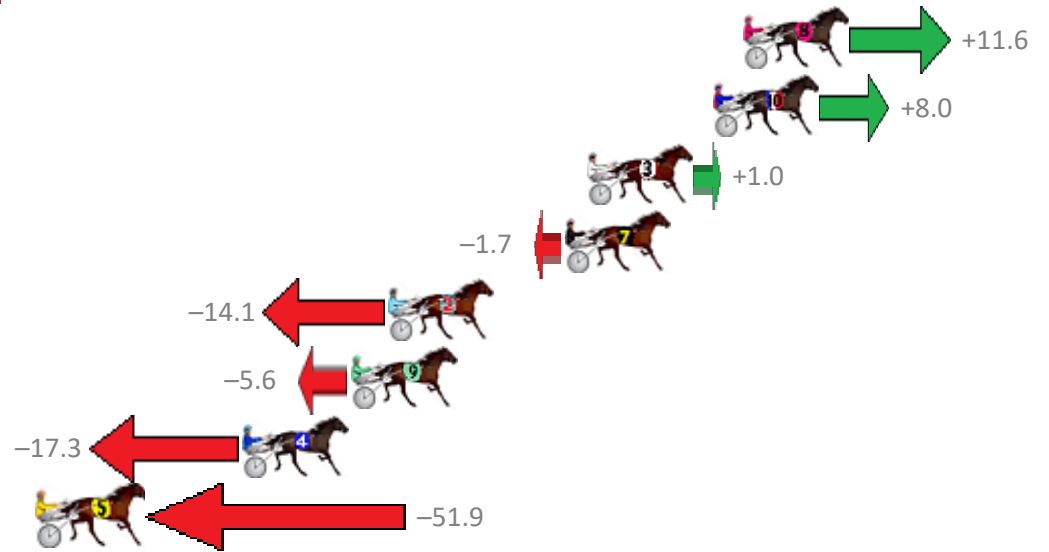

Redcliffe Race 4 Distance 1780m

Wednesday, 20 September 2017

Gross Time: 2:13.10 MileRate: 2:00.40 LeadTime: 11.80s First Qtr: 30.20s Second Qtr: 31.60s Third Qtr: 29.60s Fourth Qtr: 29.90s

No Horse	Plc	Margin	Time	800Time (W)	400 Time (W)
8 LITTLE LIZZIE JOVE	1	0.0m	2:13.10	58.64s (1)	29.53s (1)
10 MISTER CHOMP	2	1.2m	2:13.19	58.90s (2)	29.99s (1)
3 RHIANNON SHANNON	3	6.2m	2:13.56	59.43s (1)	29.32s (2)
7 ENRIQUES ME DAD	4	7.1m	2:13.63	59.63s (0)	29.95s (0)
2 PONOVER	5	14.1m	2:14.15	60.55s (0)	30.91s (0)
9 AMBER STRIKE	6	15.6m	2:14.27	59.92s (0)	29.90s (0)
4 MAJOR FLARE	7	19.9m	2:14.59	60.79s (1)	30.18s (1)
5 KEARNEY LANE	8	68.9m	2:18.25	63.36s (1)	33.18s (0)

Finish Position and metres gained from 800m

Trots Sectionals
Powered by
www.pjdata.com.au
Home of PJ Trots Analyser

The Racing Queensland Board (trading as Racing Queensland) and provider are not responsible for the completeness or accuracy of any of the information contained herein, and makes no representations about its suitability for any purpose.