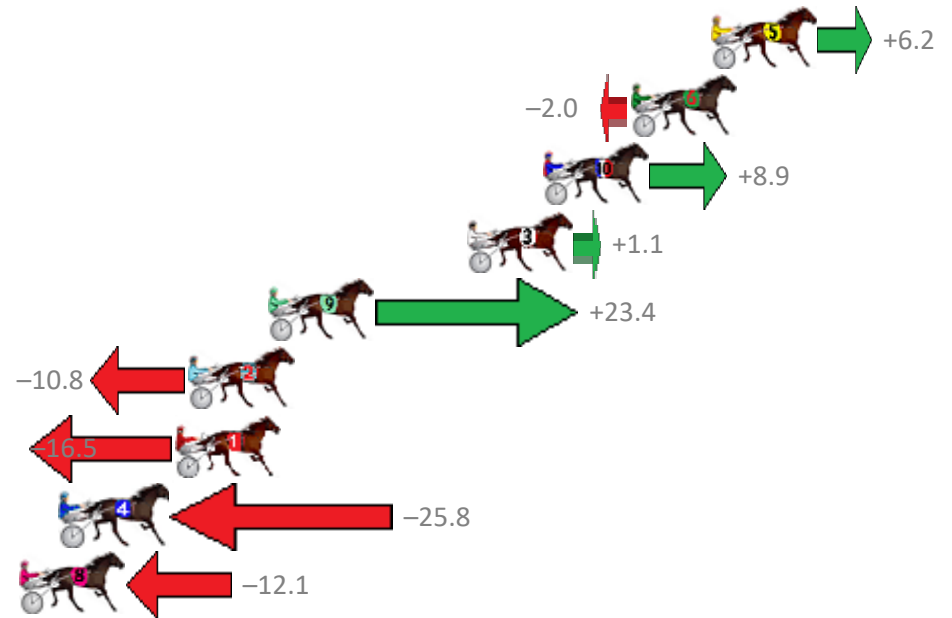

Redcliffe Race 7 Distance 1780m

Wednesday, 20 September 2017

Gross Time: 2:13.70 MileRate: 2:00.90 LeadTime: 11.90s First Qtr: 29.90s Second Qtr: 31.70s Third Qtr: 30.50s Fourth Qtr: 29.70s

No	Horse	Plc	Margin	Time	800Time (W)	400 Time (W)
5	FLASHING GOOD TIME	1	0.0m	2:13.70	59.73s (1)	29.36s (1)
6	MIRACLES DO APPEN	2	3.2m	2:13.94	60.35s (1)	29.94s (1)
10	THERESA CHANCE	3	6.7m	2:14.20	59.53s (1)	29.20s (1)
3	DONT ARK WITH ME	4	9.7m	2:14.42	60.12s (1)	29.78s (2)
9	WHERE'S THE SPIRIT	5	17.6m	2:15.01	58.44s (0)	29.58s (1)
2	SANTASTIC PRINCESS	6	20.8m	2:15.24	61.01s (0)	30.49s (0)
1	DRUNK ARTIST	7	21.3m	2:15.28	61.44s (0)	30.87s (0)
4	WAT YOU SEE IS WAT UGE	8	25.8m	2:15.62	62.14s (0)	31.54s (0)
8	THE JEWEL THIEF	9	27.5m	2:15.74	61.11s (0)	30.55s (0)

Finish Position and metres gained from 800m

Trots Sectionals
Powered by
www.pjdata.com.au
Home of PJ Trots Analyser

The Racing Queensland Board (trading as Racing Queensland) and provider are not responsible for the completeness or accuracy of any of the information contained herein, and makes no representations about its suitability for any purpose.