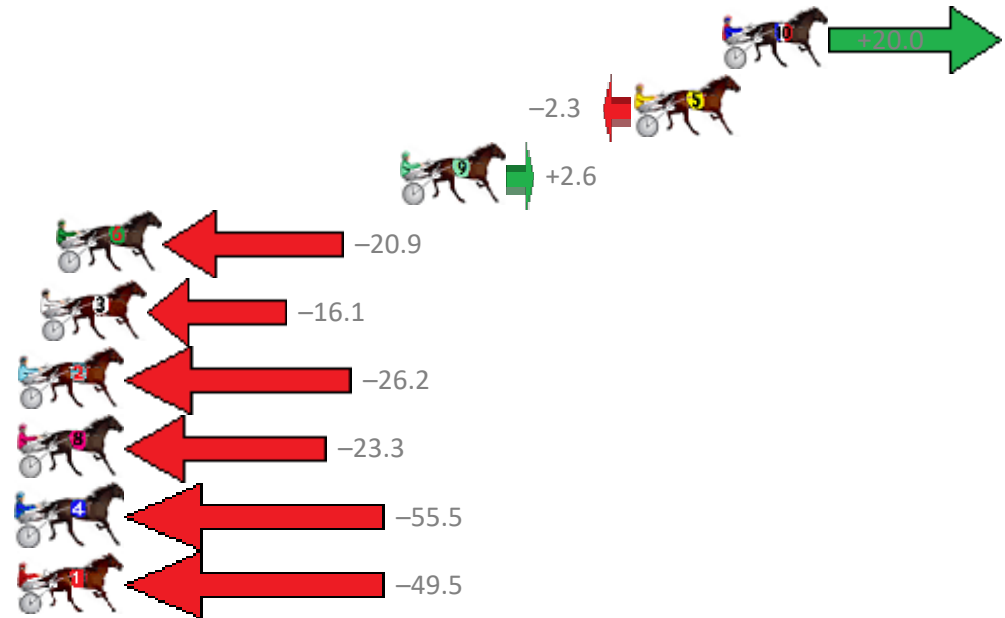

Redcliffe Race 6 Distance 1780m

Wednesday, 20 September 2017

Gross Time: 2:11.00 MileRate: 1:58.40 LeadTime: 11.70s First Qtr: 29.40s Second Qtr: 30.50s Third Qtr: 29.80s Fourth Qtr: 29.60s

No	Horse	Plc	Margin	Time	800Time (W)	400 Time (W)
10	EARL JUJON	1	0.0m	2:11.00	57.91s (1)	29.24s (2)
5	SONNY SAVEAO	2	3.5m	2:11.26	59.57s (1)	29.84s (0)
9	SUMMER MONEY	3	12.8m	2:11.95	59.21s (1)	30.55s (1)
6	LEHMANN	4	26.5m	2:12.96	60.95s (1)	31.07s (1)
3	FRIENDSINLOWPLACES	5	27.1m	2:13.01	60.60s (1)	30.55s (1)
2	ARMBROS LAD	6	30.8m	2:13.28	61.35s (0)	31.09s (0)
8	AM ANDY	7	33.3m	2:13.46	61.13s (0)	30.94s (0)
4	VILLAGE TREASURE	8	55.5m	2:15.11	63.52s (0)	33.26s (0)
1	PROBABLE CAUSE	9	70.3m	2:16.20	63.08s (0)	31.89s (0)

Finish Position and metres gained from 800m

Trots Sectionals
Powered by
www.pjdata.com.au
Home of PJ Trots Analyser

The Racing Queensland Board (trading as Racing Queensland) and provider are not responsible for the completeness or accuracy of any of the information contained herein, and makes no representations about its suitability for any purpose.