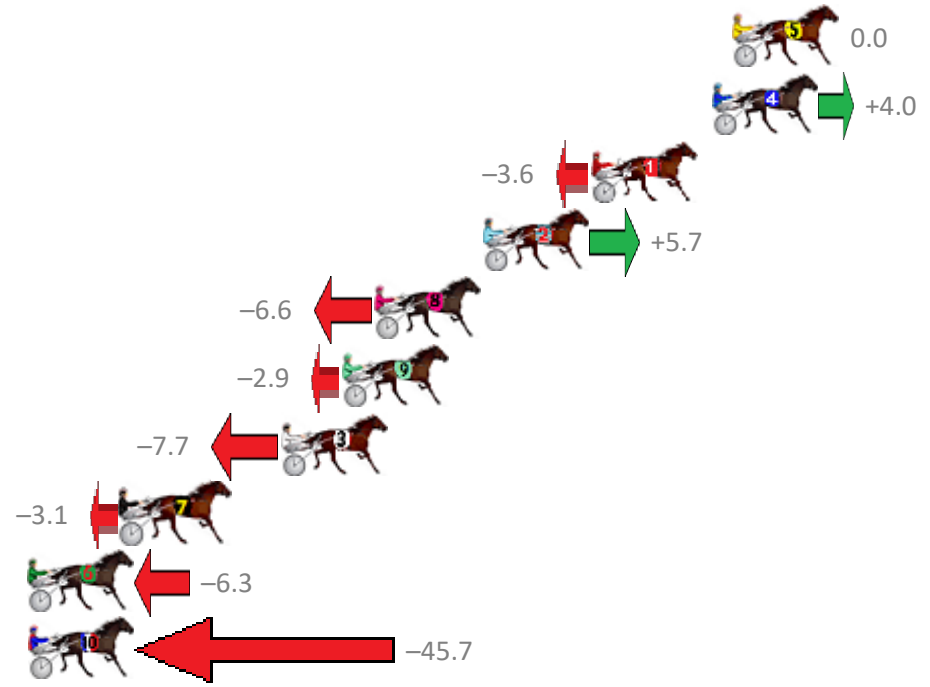

Redcliffe Race 8 Distance 2040m

Wednesday, 20 September 2017

Gross Time: 2:33.60 MileRate: 2:01.20 LeadTime: 30.60s First Qtr: 31.40s Second Qtr: 31.30s Third Qtr: 29.70s Fourth Qtr: 30.60s

No	Horse	Plc	Margin	Time	800Time (W)	400 Time (W)
5	BROADWATER	1	0.0m	2:33.60	60.30s (0)	30.60s (0)
4	LEORYAN	2	0.8m	2:33.66	60.00s (0)	30.29s (0)
1	ZEROS SHOUT	3	5.6m	2:34.03	60.57s (1)	30.74s (1)
2	NICKY MATTGREGOR	4	9.9m	2:34.36	59.87s (0)	30.24s (0)
8	LEO THE LION	5	14.2m	2:34.69	60.80s (1)	31.01s (1)
9	KYLIE BROMAC	6	15.5m	2:34.79	60.52s (1)	30.78s (1)
3	DONOMOOR	7	17.9m	2:34.97	60.88s (0)	31.19s (0)
7	MOLLIGUANNA	8	24.3m	2:35.46	60.53s (0)	30.90s (0)
6	WILD ABOUT TOWN	9	29.9m	2:35.89	60.77s (1)	31.01s (1)
10	CHARLIE ROBYN	10	64.7m	2:38.55	63.74s (1)	34.07s (1)

Finish Position and metres gained from 800m

Trots Sectionals
Powered by
www.pjdata.com.au
Home of PJ Trots Analyser

The Racing Queensland Board (trading as Racing Queensland) and provider are not responsible for the completeness or accuracy of any of the information contained herein, and makes no representations about its suitability for any purpose.