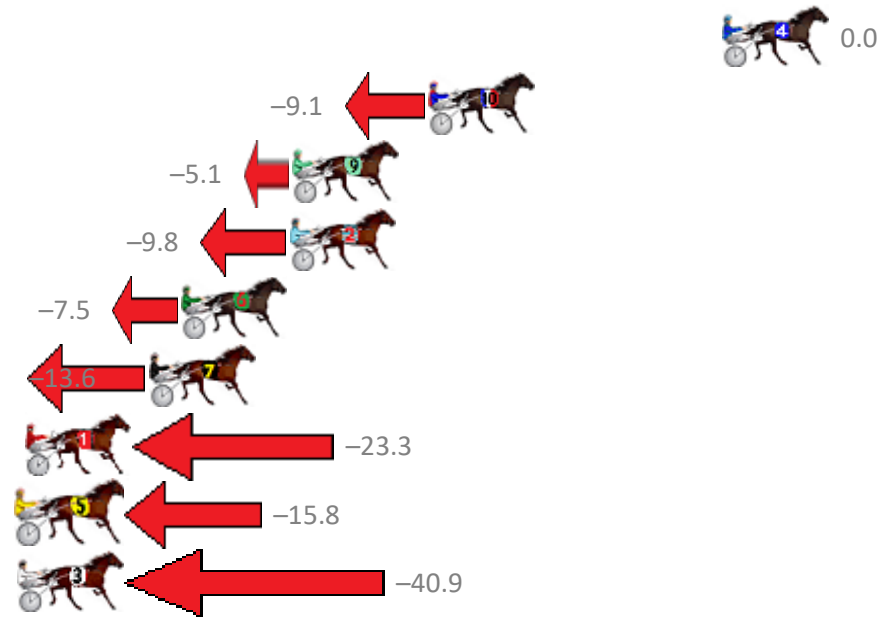

Redcliffe Race 5 Distance 1780m

Wednesday, 20 September 2017

Gross Time: 2:11.30 MileRate: 1:58.70 LeadTime: 11.50s First Qtr: 29.30s Second Qtr: 30.80s Third Qtr: 29.60s Fourth Qtr: 30.10s

No	Horse	Plc	Margin	Time	800Time (W)	400 Time (W)
4	TOP FLIGHT CRUIZE	1	0.0m	2:11.30	59.70s (0)	30.10s (0)
10	XTRAORDINARY LOMB	2	11.7m	2:12.18	60.38s (1)	30.71s (1)
9	FUI FUI	3	17.1m	2:12.59	60.08s (1)	30.29s (1)
2	CAESAR COURT	4	17.2m	2:12.59	60.43s (1)	30.70s (1)
6	LEVI JADE	5	21.5m	2:12.92	60.26s (0)	30.44s (0)
7	MAKE A POINT	6	22.8m	2:13.02	60.71s (0)	30.93s (0)
1	LYNCHMAN	7	27.7m	2:13.38	61.44s (0)	31.66s (0)
5	PURE MADNESS	8	33.0m	2:13.78	60.88s (1)	31.45s (2)
3	HOT ROD HEAVEN	9	120.9m	2:20.40	62.75s (0)	31.67s (0)

Finish Position and metres gained from 800m

Trots Sectionals
Powered by
www.pjdata.com.au
Home of PJ Trots Analyser

The Racing Queensland Board (trading as Racing Queensland) and provider are not responsible for the completeness or accuracy of any of the information contained herein, and makes no representations about its suitability for any purpose.