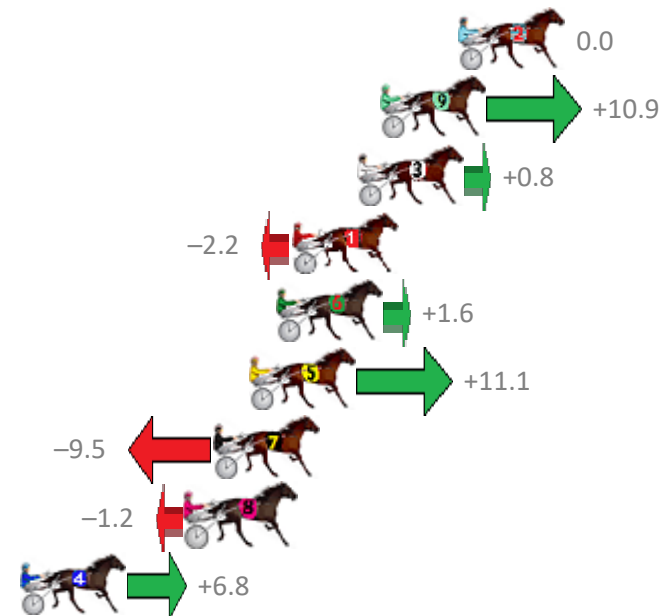

Redcliffe Race 1 Distance 1780m

Wednesday, 20 September 2017

Gross Time: 2:11.00 MileRate: 1:58.40 LeadTime: 11.30s First Qtr: 29.40s Second Qtr: 31.90s Third Qtr: 29.50s Fourth Qtr: 28.90s

No	Horse	Plc	Margin	Time	800Time (W)	400 Time (W)
2	WIN OR DIE	1	0.0m	2:11.00	58.40s (0)	28.86s (0)
9	REDS JET STAR	2	3.1m	2:11.22	57.60s (1)	28.29s (2)
3	NUI TOC TIEN	3	4.0m	2:11.29	58.34s (1)	28.86s (1)
1	WASTE OF TIME	4	6.6m	2:11.48	58.56s (0)	28.96s (0)
6	SPONDOOLEY	5	7.2m	2:11.52	58.28s (0)	28.67s (0)
5	EPIRUS BOY	6	8.3m	2:11.60	57.59s (1)	28.24s (1)
7	RIVERBOAT PRINCE	7	9.7m	2:11.70	59.09s (1)	29.60s (1)
8	LISAS LAWYER	8	10.8m	2:11.78	58.49s (1)	28.91s (1)
4	WEEDONS EXPRESS	9	17.4m	2:12.26	57.90s (1)	28.47s (1)

Finish Position and metres gained from 800m

Trots Sectionals
Powered by
www.pjdata.com.au
Home of PJ Trots Analyser

The Racing Queensland Board (trading as Racing Queensland) and provider are not responsible for the completeness or accuracy of any of the information contained herein, and makes no representations about its suitability for any purpose.