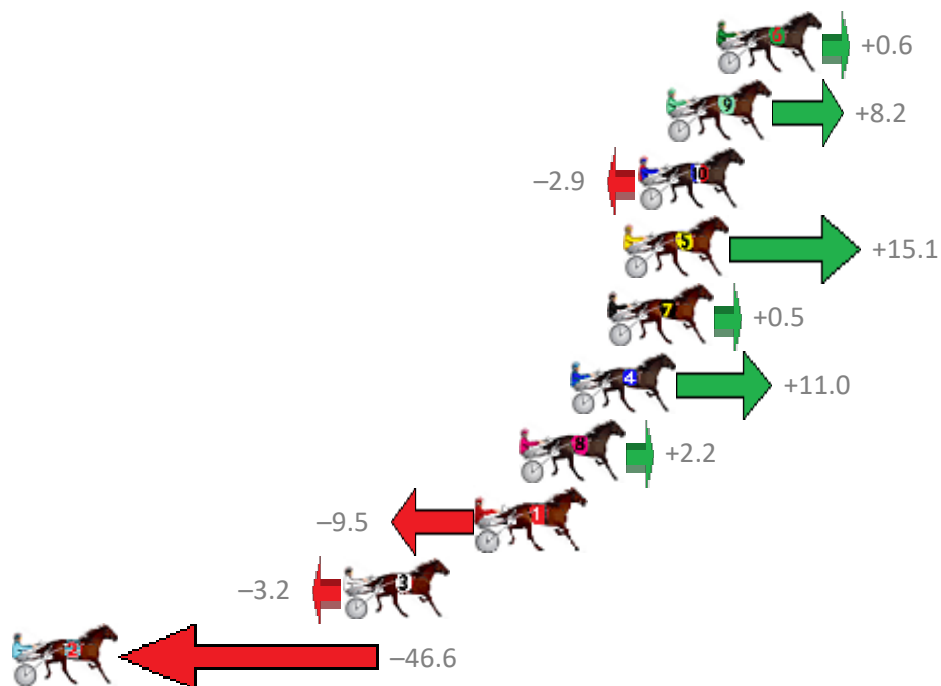

Redcliffe Race 3 Distance 1780m

Wednesday, 20 September 2017

Gross Time: 2:13.50 MileRate: 2:00.70 LeadTime: 11.20s First Qtr: 30.60s Second Qtr: 32.20s Third Qtr: 29.40s Fourth Qtr: 30.10s

No	Horse	Plc	Margin	Time	800Time (W)	400 Time (W)
6	ONYAJANS	1	0.0m	2:13.50	59.46s (1)	30.10s (1)
9	WEASEL	2	2.0m	2:13.65	58.89s (2)	29.62s (2)
10	DIXIE TRIX	3	3.1m	2:13.73	59.72s (2)	30.20s (2)
5	IMA TOP TYCOON	4	3.7m	2:13.78	58.38s (2)	29.40s (2)
7	PANDORAS DIAMOND	5	4.3m	2:13.82	59.46s (0)	29.99s (0)
4	BUBBALOOBAH	6	5.8m	2:13.94	58.68s (1)	29.38s (0)
8	GLENBURN RED	7	7.8m	2:14.09	59.34s (0)	29.86s (0)
1	ANDIAMO EL FERRARI	8	9.5m	2:14.21	60.21s (0)	30.72s (0)
3	REAL KNUCKY	9	14.8m	2:14.61	59.74s (1)	30.30s (1)
2	SHERKHAN	10	53.0m	2:17.49	62.97s (1)	33.61s (1)

Finish Position and metres gained from 800m

Trots Sectionals
Powered by
www.pjdata.com.au
Home of PJ Trots Analyser

The Racing Queensland Board (trading as Racing Queensland) and provider are not responsible for the completeness or accuracy of any of the information contained herein, and makes no representations about its suitability for any purpose.