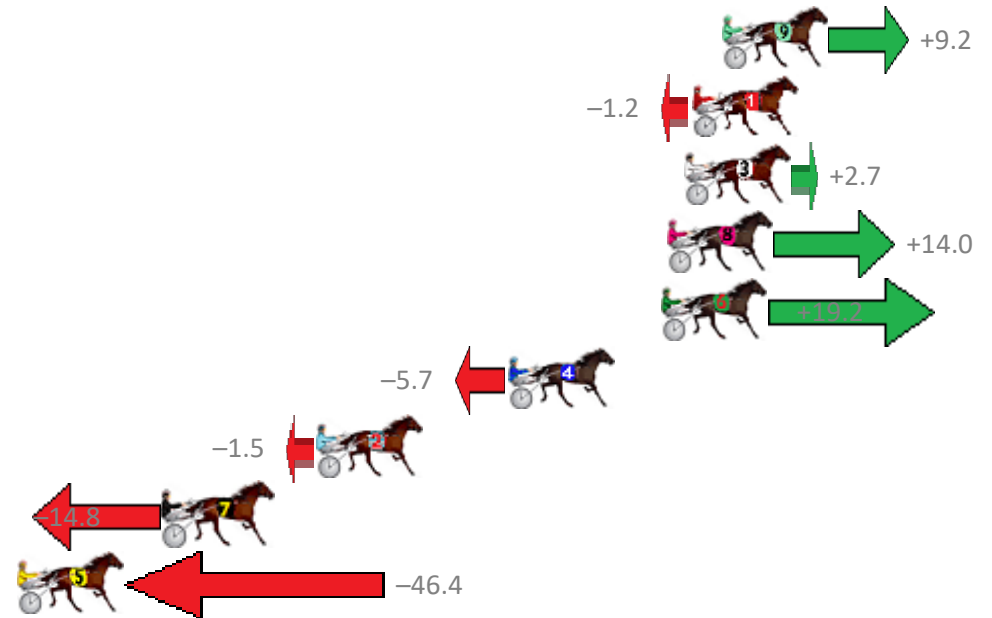

Redcliffe Race 2 Distance 2040m

Wednesday, 20 September 2017

Gross Time: 2:31.60 MileRate: 1:59.60 LeadTime: 29.30s First Qtr: 31.00s Second Qtr: 31.00s Third Qtr: 29.40s Fourth Qtr: 30.90s

No	Horse	Plc	Margin	Time	800Time (W)	400 Time (W)
9	RIVERLEIGH WILLIAM	1	0.0m	2:31.60	59.61s (0)	30.19s (1)
1	FRANCO HAMMOND	2	1.2m	2:31.69	60.39s (0)	30.99s (0)
3	TRENTLEIGH	3	1.5m	2:31.72	60.10s (0)	30.68s (0)
8	JAKES A JOY	4	2.2m	2:31.77	59.24s (2)	30.24s (3)
6	ALTANA BLUE	5	2.4m	2:31.79	58.85s (2)	29.91s (1)
4	TURBO SAM	6	8.5m	2:32.26	60.73s (1)	31.22s (1)
2	ILLAWONG LIVELY	7	16.1m	2:32.84	60.41s (1)	31.02s (0)
7	OYSTER STRIDE	8	22.2m	2:33.31	61.42s (1)	32.09s (2)
5	TRIUMPHANT KNIGHT	9	62.0m	2:36.39	63.80s (0)	33.76s (0)

Finish Position and metres gained from 800m

Trots Sectionals
Powered by
www.pjdata.com.au
Home of PJ Trots Analyser

The Racing Queensland Board (trading as Racing Queensland) and provider are not responsible for the completeness or accuracy of any of the information contained herein, and makes no representations about its suitability for any purpose.