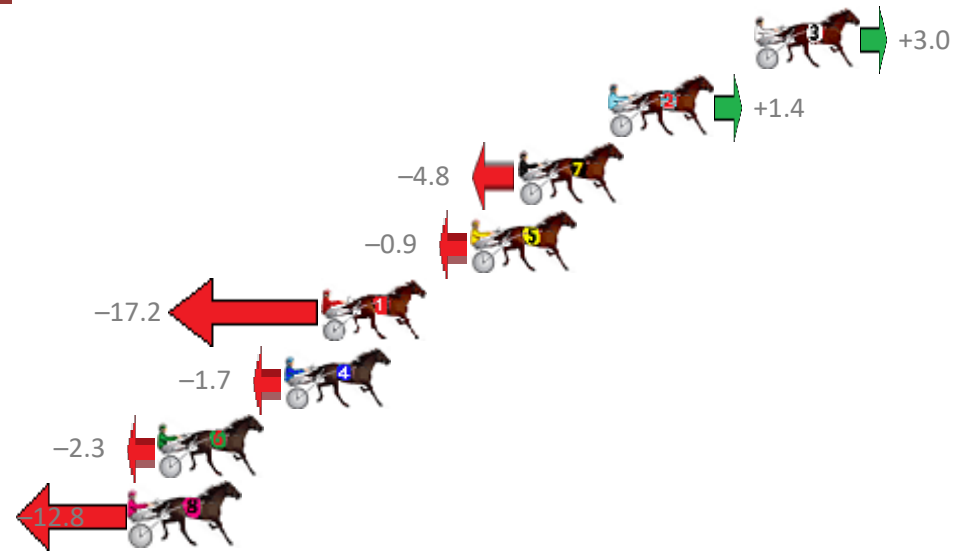

Redcliffe Race 7 Distance 1780m

Wednesday, 11 October 2017

Gross Time: 2:15.20 MileRate: 2:02.20 LeadTime: 11.80s First Qtr: 32.30s Second Qtr: 32.50s Third Qtr: 29.70s Fourth Qtr: 28.90s

No	Horse	Plc	Margin	Time	800Time (W)	400 Time (W)
3	VANTO HANOVER	1	0.0m	2:15.20	58.38s (1)	28.81s (1)
2	KEARNEY LANE	2	5.8m	2:15.62	58.50s (1)	28.93s (1)
7	BUDDY BABCOCK	3	9.4m	2:15.88	58.95s (0)	29.28s (0)
5	QUEENS ACCENT	4	11.3m	2:16.02	58.67s (0)	29.04s (0)
1	SANTASTIC PRINCESS	5	17.2m	2:16.44	59.86s (0)	30.14s (0)
4	WATYOUSEEISWATUGE	6	18.7m	2:16.55	58.72s (0)	29.25s (0)
6	SCOTT TOM	7	23.7m	2:16.91	58.77s (1)	29.57s (1)
8	HEZ TO BLAME	8	24.8m	2:16.99	59.54s (1)	29.97s (1)

Finish Position and metres gained from 800m

Trots Sectionals
Powered by
www.pjdata.com.au
Home of PJ Trots Analyser

The Racing Queensland Board (trading as Racing Queensland) and provider are not responsible for the completeness or accuracy of any of the information contained herein, and makes no representations about its suitability for any purpose.