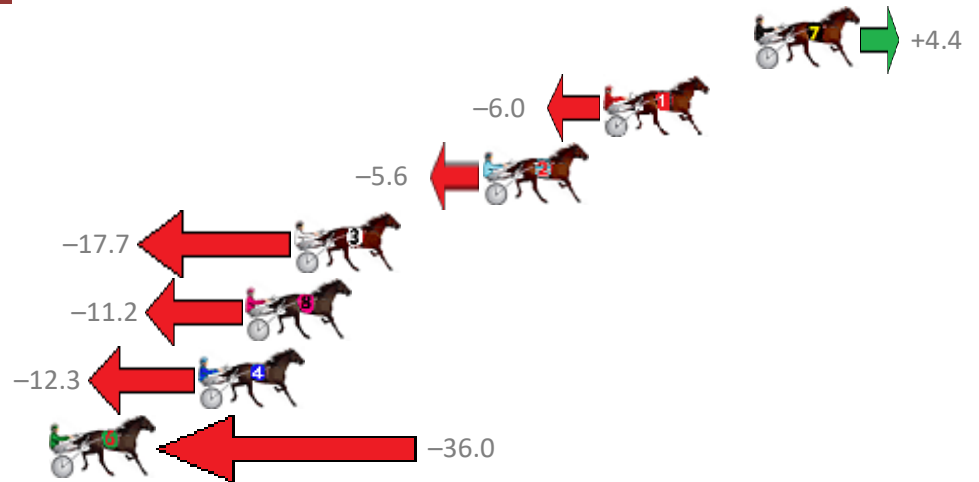

Redcliffe Race 5 Distance 1780m

Wednesday, 11 October 2017

Gross Time: 2:12.70 MileRate: 2:00.00 LeadTime: 11.90s First Qtr: 31.00s Second Qtr: 31.90s Third Qtr: 28.80s Fourth Qtr: 29.10s

No	Horse	Plc	Margin	Time	800Time (W)	400 Time (W)
7	JUSTFORTHEGIRLS	1	0.0m	2:12.70	57.58s (0)	28.78s (0)
1	ARMBROS LAD	2	6.0m	2:13.14	58.33s (0)	29.54s (0)
2	LITTLE LIZZIE JOVE	3	10.8m	2:13.49	58.31s (1)	29.46s (1)
3	SUMMER MONEY	4	18.3m	2:14.03	59.18s (1)	30.31s (1)
8	THE JEWEL THIEF	5	20.2m	2:14.17	58.71s (0)	29.87s (0)
4	LAST LEGEND	6	22.1m	2:14.31	58.79s (1)	29.76s (1)
6	MACS CHOICE	7	50.0m	2:16.34	60.51s (0)	31.24s (0)

Finish Position and metres gained from 800m

Trots Sectionals
Powered by
www.pjdata.com.au
Home of PJ Trots Analyser

The Racing Queensland Board (trading as Racing Queensland) and provider are not responsible for the completeness or accuracy of any of the information contained herein, and makes no representations about its suitability for any purpose.