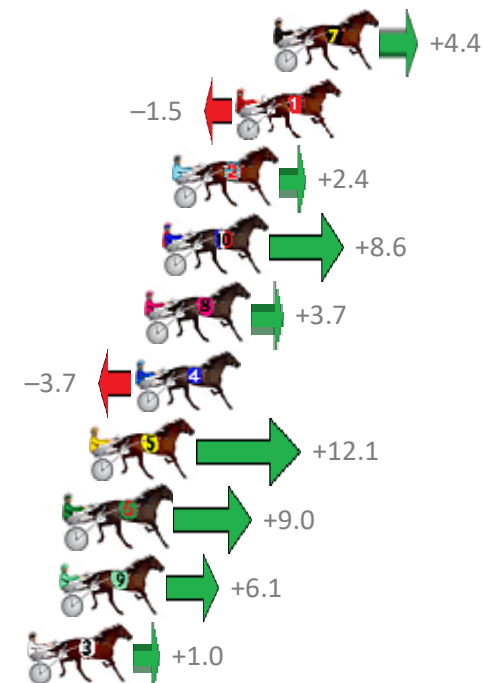

Redcliffe Race 4 Distance 2040m

Wednesday, 11 October 2017

Gross Time: 2:35.80 MileRate: 2:02.90 LeadTime: 31.70s First Qtr: 32.60s Second Qtr: 33.00s Third Qtr: 29.30s Fourth Qtr: 29.20s

No	Horse	Plc	Margin	Time	800Time (W)	400 Time (W)
7	SWAFFHAM WATER	1	0.0m	2:35.80	58.18s (0)	28.86s (0)
1	INCITER	2	1.5m	2:35.91	58.61s (0)	29.31s (0)
2	GOTTA GO RALPHIE	3	4.0m	2:36.09	58.32s (1)	29.08s (1)
10	PURE MADNESS	4	4.4m	2:36.12	57.87s (0)	28.47s (0)
8	XTRAORDINARY LOMB	5	5.1m	2:36.17	58.23s (0)	28.90s (0)
4	WEASEL	6	5.5m	2:36.20	58.77s (1)	29.53s (1)
5	OUR BUSCEMI	7	7.3m	2:36.33	57.62s (2)	28.48s (2)
6	BALLATOR THOR	8	8.2m	2:36.40	57.84s (1)	29.07s (1)
9	MAKE A POINT	9	8.5m	2:36.42	58.05s (2)	28.92s (2)
3	CAESAR COURT	10	9.8m	2:36.52	58.43s (1)	29.32s (2)

Finish Position and metres gained from 800m

Trots Sectionals
Powered by
www.pjdata.com.au
Home of PJ Trots Analyser

The Racing Queensland Board (trading as Racing Queensland) and provider are not responsible for the completeness or accuracy of any of the information contained herein, and makes no representations about its suitability for any purpose.