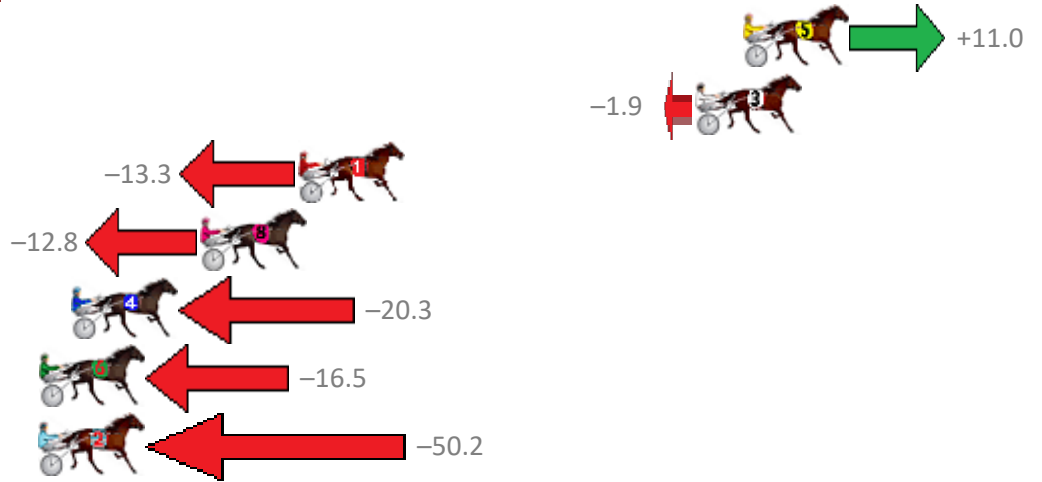

Redcliffe Race 8 Distance 1780m

Wednesday, 11 October 2017

Gross Time: 2:11.30 MileRate: 1:58.70 LeadTime: 11.80s First Qtr: 29.30s Second Qtr: 31.60s Third Qtr: 30.20s Fourth Qtr: 28.40s

No	Horse	Plc	Margin	Time	800Time (W)	400 Time (W)
5	REAL KNUCKY	1	0.0m	2:11.30	57.79s (1)	27.92s (2)
3	THE NEXT STAR	2	1.9m	2:11.43	58.74s (0)	28.53s (0)
1	MACHBINO	3	17.7m	2:12.56	59.57s (0)	29.36s (0)
8	BHAPPY	4	21.6m	2:12.83	59.54s (0)	29.31s (0)
4	VILLAGE TREASURE	5	26.7m	2:13.20	60.09s (1)	29.77s (1)
6	LATIN BEATS	6	29.7m	2:13.41	59.81s (0)	29.67s (1)
2	PONOVER	7	52.2m	2:15.01	62.28s (1)	31.88s (1)

Finish Position and metres gained from 800m

Trots Sectionals
Powered by
www.pjdata.com.au
Home of PJ Trots Analyser

The Racing Queensland Board (trading as Racing Queensland) and provider are not responsible for the completeness or accuracy of any of the information contained herein, and makes no representations about its suitability for any purpose.