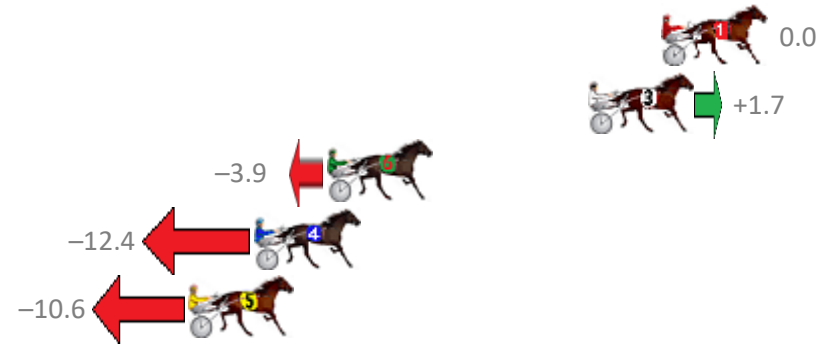

Redcliffe Race 6 Distance 1780m

Wednesday, 11 October 2017

Gross Time: 2:10.30 MileRate: 1:57.80 LeadTime: 11.30s First Qtr: 30.00s Second Qtr: 31.20s Third Qtr: 28.80s Fourth Qtr: 29.00s

No	Horse	Plc	Margin	Time	800Time (W)	400 Time (W)
1	COUNTDOWN	1	0.0m	2:10.30	57.80s (0)	29.00s (0)
3	APPLAUSE	2	2.9m	2:10.51	57.68s (0)	28.91s (0)
6	VANDE VELDE	3	13.3m	2:11.26	58.08s (0)	29.30s (0)
4	LEXUS ON THE BEACH	4	16.2m	2:11.47	58.70s (1)	29.77s (1)
5	JACCKA LONNY	5	18.8m	2:11.66	58.57s (1)	29.59s (1)

Finish Position and metres gained from 800m

Trots Sectionals
Powered by
www.pjdata.com.au
Home of PJ Trots Analyser