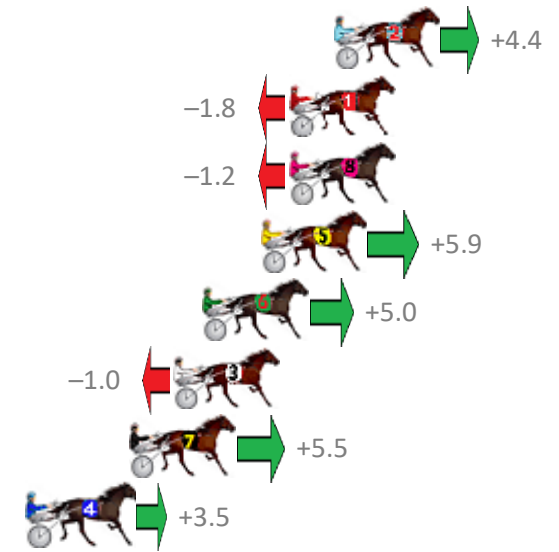

Redcliffe Race 2 Distance 2040m

Wednesday, 11 October 2017

Gross Time: 2:29.70 MileRate: 1:58.10 LeadTime: 31.80s First Qtr: 29.80s Second Qtr: 29.90s Third Qtr: 28.10s Fourth Qtr: 30.10s

No	Horse	Plc	Margin	Time	800Time (W)	400 Time (W)
2	RUATO BAY	1	0.0m	2:29.70	57.88s (0)	29.75s (0)
1	RARING TO GO	2	1.8m	2:29.84	58.33s (0)	30.24s (0)
8	PLAYNSERIOUS	3	1.8m	2:29.84	58.29s (1)	30.21s (1)
5	SPONDOOLEY	4	2.9m	2:29.92	57.77s (0)	29.66s (0)
6	VADER	5	5.2m	2:30.09	57.84s (1)	29.75s (1)
3	DONNY JONES	6	6.4m	2:30.18	58.27s (1)	30.21s (1)
7	RIVERLEIGH WILLIAM	7	8.1m	2:30.31	57.80s (0)	29.67s (0)
4	CROWNING GLORY	8	12.1m	2:30.61	57.95s (1)	30.09s (2)

Finish Position and metres gained from 800m

Trots Sectionals
Powered by
www.pjdata.com.au
Home of PJ Trots Analyser

The Racing Queensland Board (trading as Racing Queensland) and provider are not responsible for the completeness or accuracy of any of the information contained herein, and makes no representations about its suitability for any purpose.