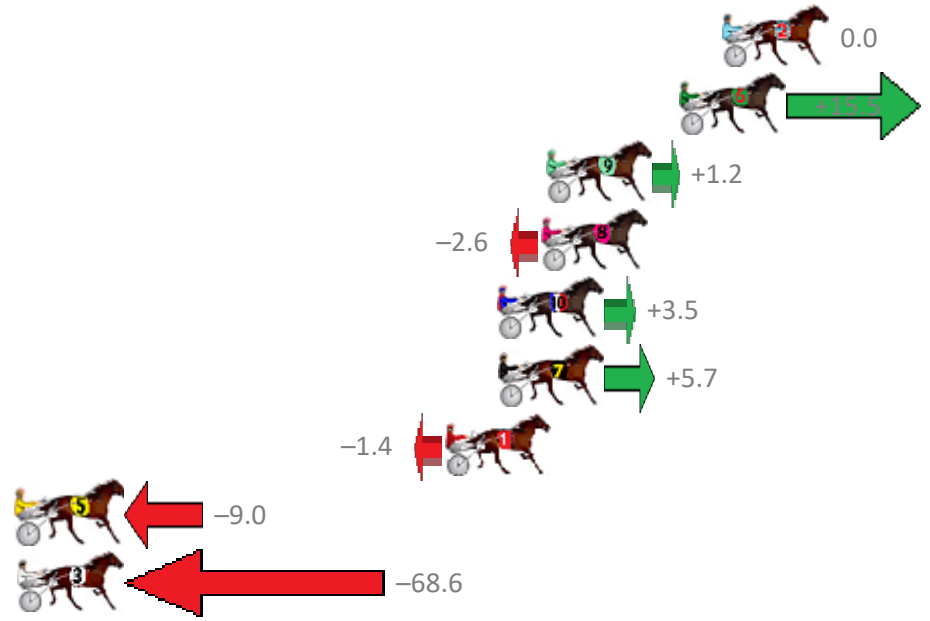

Redcliffe Race 9 Distance 2040m

Wednesday, 11 October 2017

Gross Time: 2:35.40 MileRate: 2:02.60 LeadTime: 32.50s First Qtr: 30.00s Second Qtr: 30.70s Third Qtr: 29.70s Fourth Qtr: 32.50s

No Horse	Plc	Margin	Time	800Time (W)	400 Time (W)
2 LEORYAN	1	0.0m	2:35.40	62.20s (0)	32.50s (0)
6 LEO THE LION	2	1.7m	2:35.54	60.99s (1)	31.96s (1)
9 SPARK OF GLORY	3	7.0m	2:35.97	62.11s (1)	31.66s (2)
8 DONOMOOR	4	7.2m	2:35.99	62.40s (0)	32.60s (0)
10 NICKY MATTGREGOR	5	8.9m	2:36.12	61.93s (2)	32.93s (1)
7 WILD ABOUT TOWN	6	8.9m	2:36.12	61.76s (0)	31.31s (0)
1 CHUMP CHOP	7	11.0m	2:36.29	62.31s (0)	32.03s (0)
5 RAYONG PRINCESS	8	31.0m	2:37.92	62.90s (1)	33.07s (2)
3 CERTAINLYSOMETHING	9	72.0m	2:41.25	67.53s (1)	36.63s (1)

Finish Position and metres gained from 800m

Trots Sectionals
Powered by
www.pjdata.com.au
Home of PJ Trots Analyser

The Racing Queensland Board (trading as Racing Queensland) and provider are not responsible for the completeness or accuracy of any of the information contained herein, and makes no representations about its suitability for any purpose.