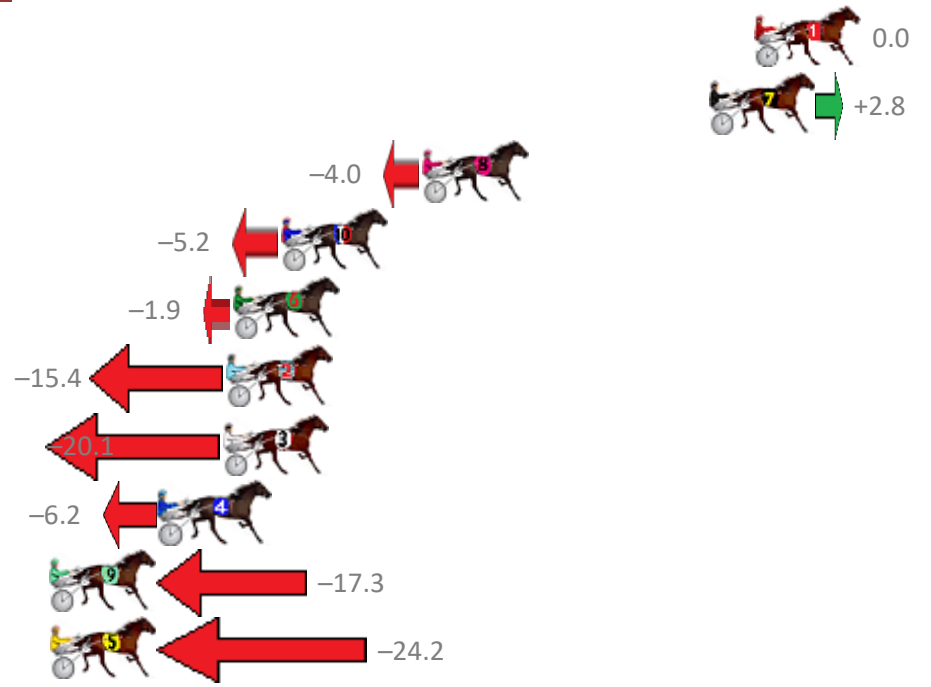

Redcliffe Race 3 Distance 1780m

Wednesday, 11 October 2017

Gross Time: 2:10.90 MileRate: 1:58.40 LeadTime: 11.30s First Qtr: 30.40s Second Qtr: 31.70s Third Qtr: 28.70s Fourth Qtr: 28.80s

No	Horse	Plc	Margin	Time	800Time (W)	400 Time (W)
1	ZENMACH	1	0.0m	2:10.90	57.50s (0)	28.80s (0)
7	ROYAL COUNSEL	2	1.8m	2:11.03	57.30s (0)	28.58s (0)
8	SIR RORY	3	13.2m	2:11.85	57.79s (0)	29.02s (0)
10	ANY WONDER	4	18.8m	2:12.25	57.87s (0)	28.86s (0)
6	ILLAWONG LIVELY	5	20.7m	2:12.39	57.64s (0)	28.75s (1)
2	DOUBLE BAILEYS	6	21.0m	2:12.41	58.61s (1)	29.65s (1)
3	CORPORAL JUJON	7	21.1m	2:12.42	58.94s (1)	30.09s (1)
4	LISAS LAWYER	8	23.6m	2:12.60	57.95s (1)	29.46s (1)
9	JACKS GAMBIT	9	29.7m	2:13.04	58.74s (2)	30.43s (2)
5	WASTE OF TIME	10	34.2m	2:13.36	59.24s (1)	30.43s (2)

Finish Position and metres gained from 800m

Trots Sectionals
Powered by
www.pjdata.com.au
Home of PJ Trots Analyser

The Racing Queensland Board (trading as Racing Queensland) and provider are not responsible for the completeness or accuracy of any of the information contained herein, and makes no representations about its suitability for any purpose.