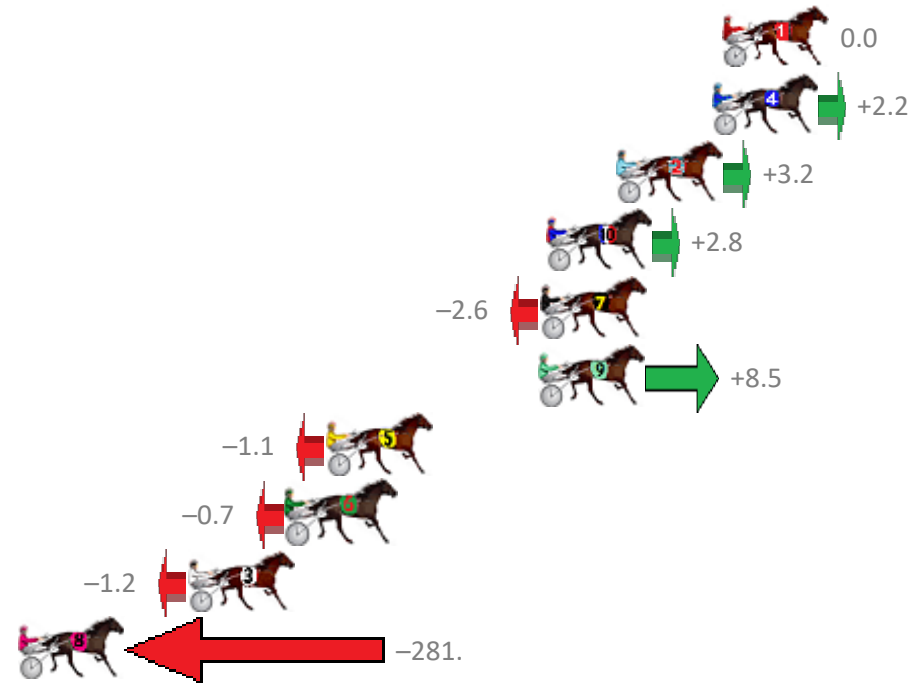

Redcliffe Race 1 Distance 1780m

Wednesday, 11 October 2017

Gross Time: 2:10.80 MileRate: 1:58.20 LeadTime: 11.70s First Qtr: 29.50s Second Qtr: 31.70s Third Qtr: 28.70s Fourth Qtr: 29.20s

No	Horse	Plc	Margin	Time	800Time (W)	400 Time (W)
1	FUI FUI	1	0.0m	2:10.80	57.90s (0)	29.20s (0)
4	TOP FLIGHT CRUIZE	2	0.4m	2:10.83	57.74s (1)	29.10s (1)
2	BLISSFULINFIDELITY	3	4.2m	2:11.11	57.67s (1)	29.01s (1)
10	TRENTLEIGH	4	7.0m	2:11.31	57.70s (0)	28.89s (0)
7	JUSTATIC	5	7.2m	2:11.33	58.09s (0)	29.38s (0)
9	JAKES A JOY	6	7.3m	2:11.33	57.28s (1)	28.81s (1)
5	LYKA VERSION	7	15.7m	2:11.95	57.98s (0)	29.13s (0)
6	PANTHEON	8	17.3m	2:12.06	57.95s (2)	30.05s (2)
3	BUBBALOOBAH	9	21.2m	2:12.35	57.99s (1)	29.52s (1)
8	DIXIE TRIX	10	292.8m	2:32.17	78.25s (1)	49.57s (2)

Finish Position and metres gained from 800m

Trots Sectionals
Powered by
www.pjdata.com.au
Home of PJ Trots Analyser

The Racing Queensland Board (trading as Racing Queensland) and provider are not responsible for the completeness or accuracy of any of the information contained herein, and makes no representations about its suitability for any purpose.