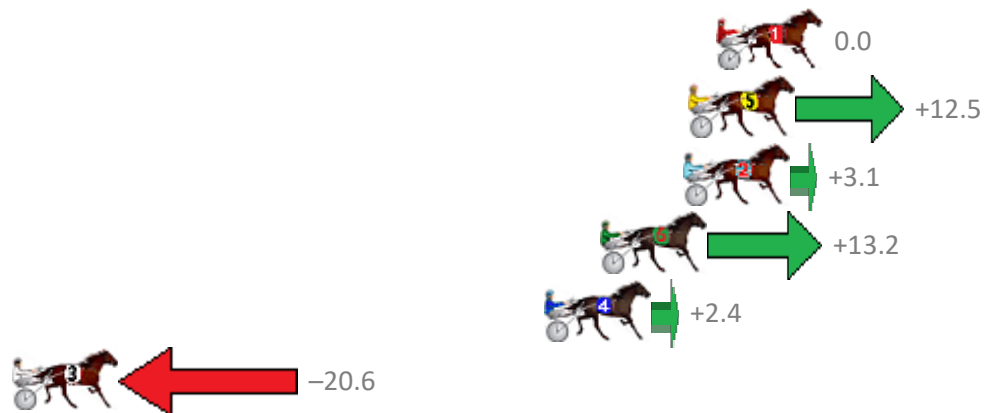

Albion Park Race 2 Distance 1660m

Friday, 20 October 2017

Gross Time: 1:58.90 MileRate: 1:55.20 LeadTime: 3.60s First Qtr: 28.30s Second Qtr: 30.00s Third Qtr: 28.30s Fourth Qtr: 28.70s

No	Horse	Plc	Margin	Time	800Time (W)	400 Time (W)
1	ERNIE BARRASSO	1	0.0m	1:58.90	57.00s (0)	28.70s (0)
5	GERONIMO BEAU	2	1.1m	1:58.98	56.11s (1)	28.48s (1)
2	GLENCORE	3	1.3m	1:58.99	56.78s (0)	28.46s (0)
6	BISPING	4	4.6m	1:59.23	56.06s (1)	28.33s (1)
4	UNCLE JOHN	5	6.8m	1:59.39	56.83s (0)	28.54s (0)
3	CORPORAL JUJON	6	29.2m	2:01.00	58.47s (1)	29.58s (2)

Finish Position and metres gained from 800m

Trots Sectionals
Powered by
www.pjdata.com.au
Home of PJ Trots Analyser

The Racing Queensland Board (trading as Racing Queensland) and provider are not responsible for the completeness or accuracy of any of the information contained herein, and makes no representations about its suitability for any purpose.