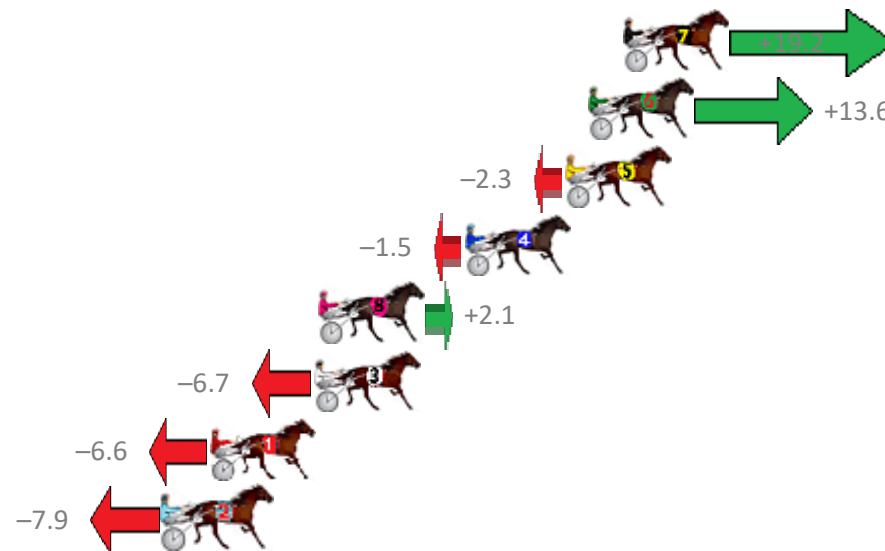

Albion Park Race 5 Distance 2138m

Friday, 20 October 2017

Gross Time: 2:34.20 MileRate: 1:56.10 LeadTime: 37.20s First Qtr: 29.80s Second Qtr: 29.40s Third Qtr: 28.80s Fourth Qtr: 29.00s

No	Horse	Plc	Margin	Time	800Time (W)	400 Time (W)
7	RAESAWINNER	1	0.0m	2:34.20	56.41s (1)	28.35s (2)
6	EPIRUS BOY	2	1.4m	2:34.30	56.82s (1)	28.29s (1)
5	COMPLY OR DIE	3	2.3m	2:34.37	57.97s (0)	29.17s (0)
4	EXCEPTIONAL MACH	4	6.3m	2:34.66	57.91s (0)	29.15s (0)
8	BUY CHEVRON DIRECT	5	12.1m	2:35.08	57.65s (0)	28.89s (0)
3	STRAWBS IDEAL ACT	6	12.3m	2:35.09	58.28s (1)	29.70s (1)
1	CRUISIN CARL	7	16.4m	2:35.39	58.28s (0)	29.54s (0)
2	MAJOR STRIKE	8	18.3m	2:35.53	58.37s (1)	29.82s (1)

Finish Position and metres gained from 800m

Trots Sectionals
Powered by
www.pjdata.com.au
Home of PJ Trots Analyser

The Racing Queensland Board (trading as Racing Queensland) and provider are not responsible for the completeness or accuracy of any of the information contained herein, and makes no representations about its suitability for any purpose.