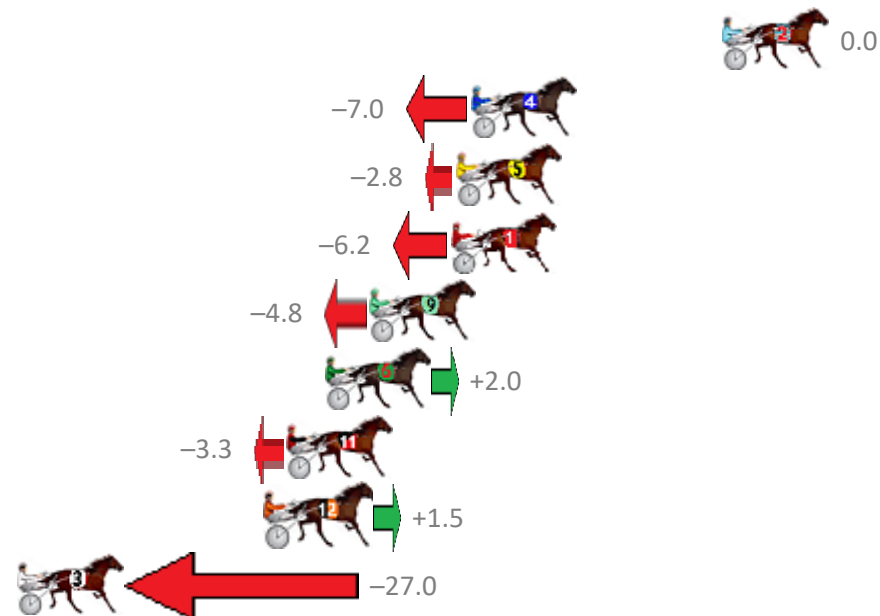

Albion Park Race 4 Distance 1660m

Friday, 20 October 2017

Gross Time: 1:58.00 MileRate: 1:54.40 LeadTime: 3.80s First Qtr: 27.70s Second Qtr: 31.00s Third Qtr: 27.90s Fourth Qtr: 27.60s

No	Horse	Plc	Margin	Time	800Time (W)	400 Time (W)
2	STATEMENT MADE	1	0.0m	1:58.00	55.50s (0)	27.60s (0)
4	ROCKNROLL AMBER	2	10.0m	1:58.69	55.99s (1)	28.03s (1)
5	ANN MATTGREGOR	3	10.6m	1:58.73	55.69s (1)	27.70s (1)
1	SOI COWBOY	4	10.8m	1:58.75	55.93s (0)	27.96s (0)
9	SNAKES N LADDERS	5	14.0m	1:58.97	55.83s (0)	27.82s (0)
6	LUVU GRAZAELLA	6	15.8m	1:59.09	55.36s (1)	27.63s (2)
11	TRAIN WRECK	7	17.3m	1:59.19	55.73s (0)	27.69s (0)
12	FEELINGFORAMIRACLE	8	18.1m	1:59.25	55.40s (0)	27.37s (0)
3	IM ISABELLA	9	40.4m	2:00.79	57.37s (1)	29.12s (1)

Finish Position and metres gained from 800m

Trots Sectionals
Powered by
www.pjdata.com.au
Home of PJ Trots Analyser

The Racing Queensland Board (trading as Racing Queensland) and provider are not responsible for the completeness or accuracy of any of the information contained herein, and makes no representations about its suitability for any purpose.