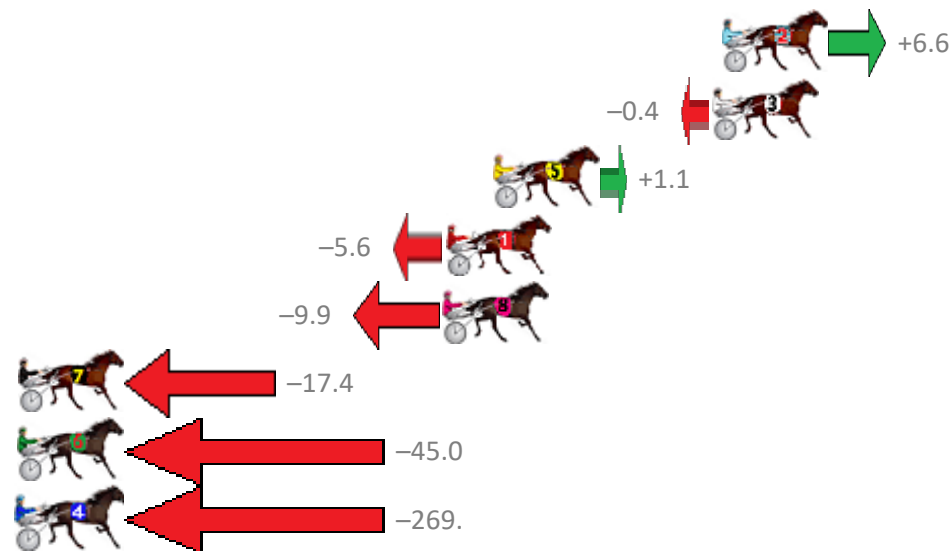

Albion Park Race 3 Distance 1660m

Friday, 20 October 2017

Gross Time: 1:58.80 MileRate: 1:55.10 LeadTime: 3.70s First Qtr: 28.50s Second Qtr: 30.10s Third Qtr: 28.30s Fourth Qtr: 28.20s

No	Horse	Plc	Margin	Time	800Time (W)	400 Time (W)
2	WHERE'S THE SPIRIT	1	0.0m	1:58.80	56.03s (1)	27.73s (1)
3	PARK LIFE	2	0.4m	1:58.83	56.53s (0)	28.23s (0)
5	MILLY BROMAC	3	9.1m	1:59.44	56.42s (0)	28.04s (0)
1	VANTO HANOVER	4	11.0m	1:59.58	56.90s (0)	28.54s (0)
8	JUSTFORTHEGIRLS	5	11.1m	1:59.58	57.20s (1)	28.84s (1)
7	PATCHWORK JET	6	35.6m	2:01.31	57.73s (0)	29.30s (0)
6	NARCISSIST	7	56.8m	2:02.80	59.68s (1)	31.34s (1)
4	STYLISH FEELING	8	319.0m	2:21.29	75.50s (0)	36.59s (0)

Finish Position and metres gained from 800m

Trots Sectionals
Powered by
www.pjdata.com.au
Home of PJ Trots Analyser

The Racing Queensland Board (trading as Racing Queensland) and provider are not responsible for the completeness or accuracy of any of the information contained herein, and makes no representations about its suitability for any purpose.