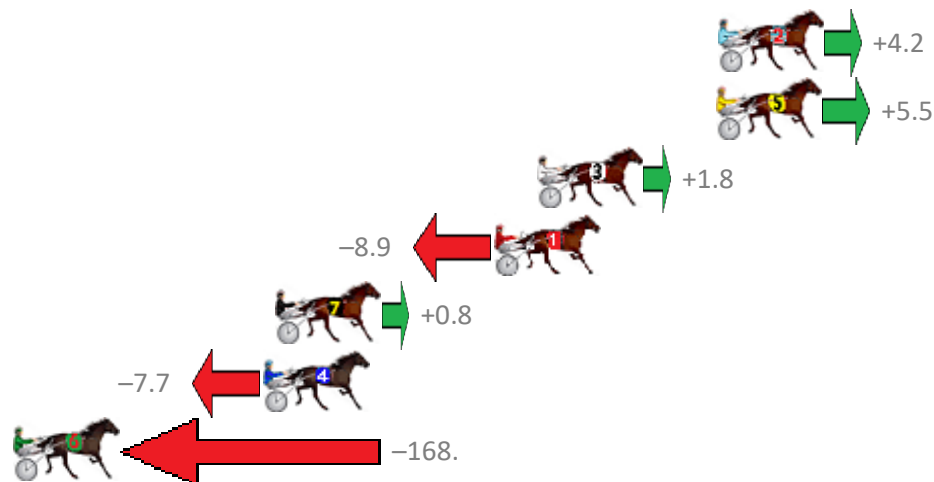

Albion Park Race 1 Distance 2138m

Friday, 20 October 2017

Gross Time: 2:45.60 MileRate: 2:02.90 LeadTime: 42.80s First Qtr: 30.60s Second Qtr: 30.90s Third Qtr: 30.00s Fourth Qtr: 31.30s

No	Horse	Plc	Margin	Time	800Time (W)	400 Time (W)
2	DAENERYS STORMBOR	1	0.0m	2:45.60	60.98s (0)	30.92s (0)
5	TAIMATE SUCCESS	2	0.1m	2:45.61	60.88s (1)	31.12s (1)
3	OLE SUN	3	7.2m	2:46.16	61.16s (0)	31.11s (0)
1	MY PRECIOUS YANKEE	4	8.9m	2:46.30	61.98s (0)	32.00s (0)
7	CHEVALS RACER	5	17.6m	2:46.98	61.24s (0)	31.69s (1)
4	LOVE THE MOMENT	6	18.1m	2:47.02	61.89s (1)	32.12s (1)
6	MIKE TITAN	7	268.9m	3:06.64	74.24s (0)	38.26s (0)

Finish Position and metres gained from 800m

Trots Sectionals
Powered by
www.pjdata.com.au
Home of PJ Trots Analyser