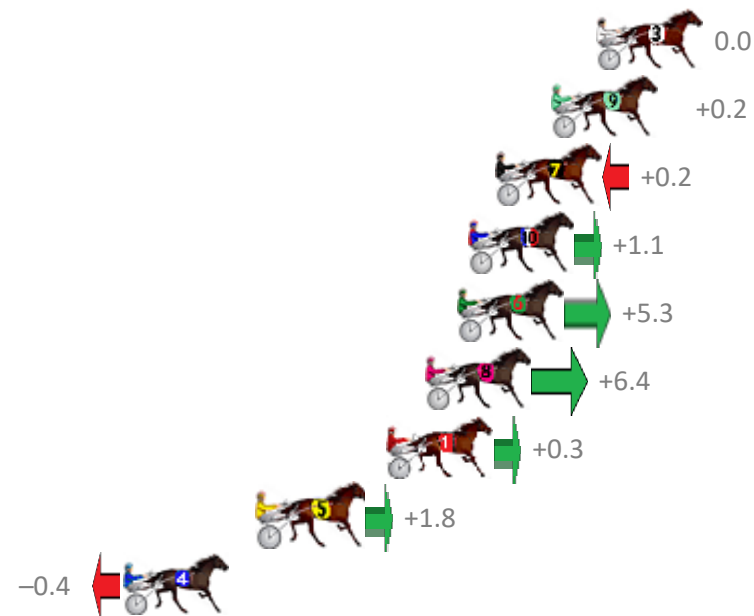

Albion Park Race 6 Distance 1660m

Friday, 20 October 2017

Gross Time: 2:00.10   MileRate: 1:56.50   LeadTime: 3.40s   First Qtr: 27.60s   Second Qtr: 31.80s   Third Qtr: 29.60s   Fourth Qtr: 27.70s

No	Horse	Plc	Margin	Time	800Time (W)	400 Time (W)
3	PARISIAN ROCKSTAR	1	0.0m	2:00.10	57.30s (0)	27.70s (0)
9	BET IM SPECIAL	2	1.8m	2:00.22	57.29s (1)	27.76s (1)
7	CATCH THE BREEZE	3	4.0m	2:00.38	57.29s (0)	27.69s (0)
10	JANUARY	4	5.1m	2:00.45	57.22s (1)	27.69s (1)
6	SUGARMAMA	5	5.5m	2:00.48	56.92s (1)	27.60s (2)
8	FERDINAND	6	6.8m	2:00.57	56.84s (0)	27.45s (1)
1	LONG DIRT ROAD	7	8.3m	2:00.67	57.28s (0)	27.68s (0)
5	SAND SAFARI	8	13.4m	2:01.03	57.17s (1)	27.76s (2)
4	THE CARINGBAH KID	9	18.8m	2:01.40	57.33s (0)	27.92s (0)

Finish Position and metres gained from 800m

Trots Sectionals
Powered by
www.pjdata.com.au
Home of PJ Trots Analyser

The Racing Queensland Board (trading as Racing Queensland) and provider are not responsible for the completeness or accuracy of any of the information contained herein, and makes no representations about its suitability for any purpose.