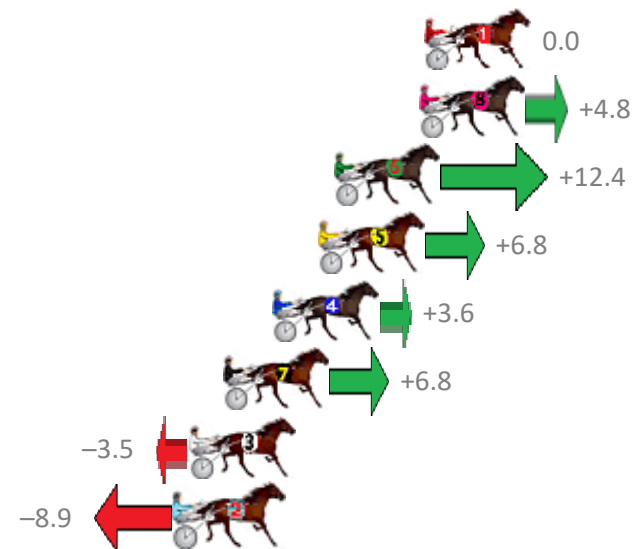

Albion Park Race 7 Distance 2138m

Friday, 20 October 2017

Gross Time: 2:33.40 MileRate: 1:55.50 LeadTime: 36.50s First Qtr: 30.00s Second Qtr: 30.00s Third Qtr: 27.90s Fourth Qtr: 29.00s

No	Horse	Plc	Margin	Time	800Time (W)	400 Time (W)
1	LIKEALLOFUS	1	0.0m	2:33.40	56.90s (0)	29.00s (0)
8	OUR MILLWOOD MAIZI	2	0.2m	2:33.41	56.56s (0)	28.68s (0)
6	NUREYEV	3	3.6m	2:33.66	56.02s (1)	28.41s (2)
5	SUMMERTIME LIZZIE	4	4.2m	2:33.70	56.42s (1)	28.83s (2)
4	CORPORAL LUNA	5	6.0m	2:33.83	56.64s (0)	28.77s (0)
7	MONARKMAC	6	8.0m	2:33.98	56.42s (0)	28.54s (0)
3	WATTLEBANK FLYER	7	9.3m	2:34.07	57.15s (1)	29.20s (1)
2	POMPIDOU	8	9.9m	2:34.12	57.53s (1)	29.59s (1)

Finish Position and metres gained from 800m

Trots Sectionals
Powered by
www.pjdata.com.au
Home of PJ Trots Analyser

The Racing Queensland Board (trading as Racing Queensland) and provider are not responsible for the completeness or accuracy of any of the information contained herein, and makes no representations about its suitability for any purpose.