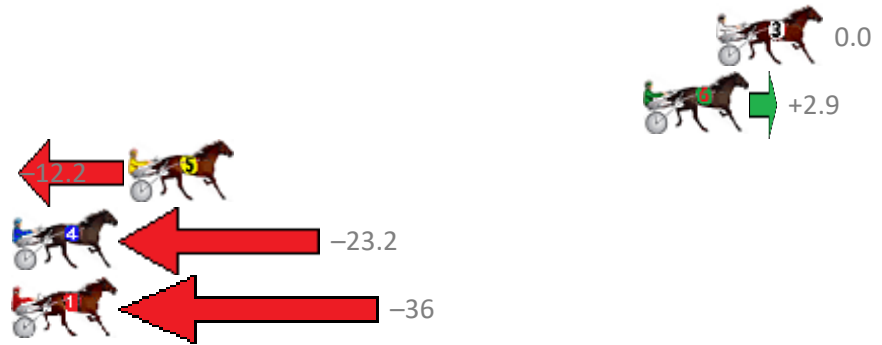

Redcliffe Race 1 Distance 2613m

Thursday, 26 October 2017

Gross Time: 3:27.30 MileRate: 2:07.20 LeadTime: 83.50s First Qtr: 32.40s Second Qtr: 32.00s Third Qtr: 29.30s Fourth Qtr: 30.10s

No Horse	Plc	Margin	Time	800Time (W)	400 Time (W)
3 DAENERYS STORMBOR	1	0.0m	3:27.30	59.40s (0)	30.10s (0)
6 TAIMATE SUCCESS	2	2.9m	3:27.52	59.18s (1)	30.06s (1)
5 GO AHEAD MAKEMYDA	3	23.4m	3:29.06	60.31s (0)	31.02s (1)
4 TURN UP TRUMPS	4	29.2m	3:29.50	61.12s (0)	31.67s (0)
1 SHADOW HALL	5	48.0m	3:30.91	62.01s (1)	30.48s (0)

Finish Position and metres gained from 800m

Trots Sectionals
Powered by
www.pjdata.com.au
Home of PJ Trots Analyser