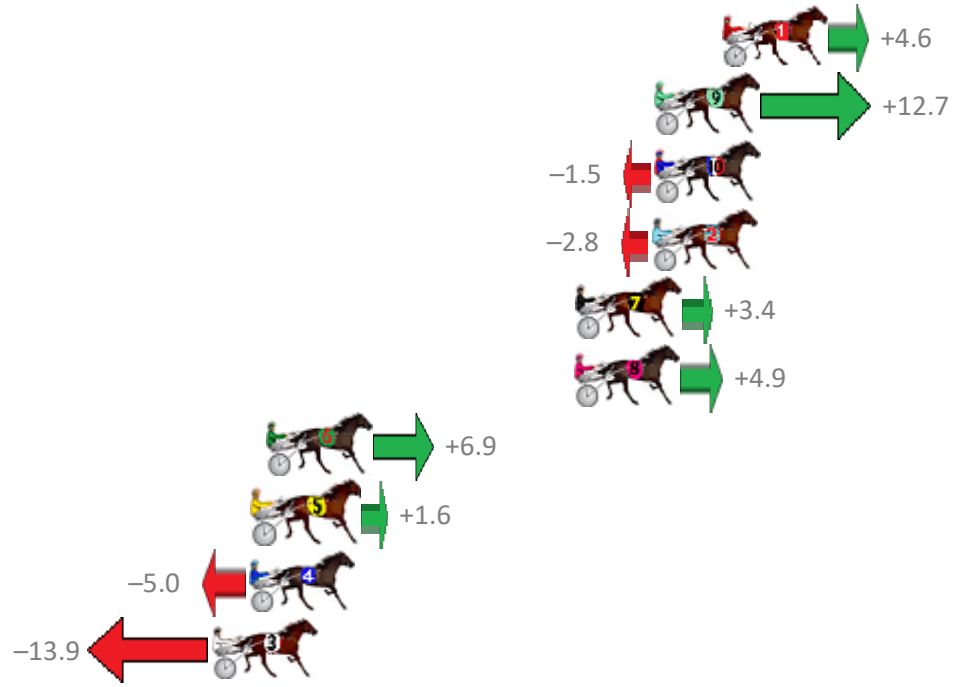

Redcliffe Race 8 Distance 1780m

Thursday, 26 October 2017

Gross Time: 2:13.30 MileRate: 2:00.50 LeadTime: 12.00s First Qtr: 31.30s Second Qtr: 30.70s Third Qtr: 29.40s Fourth Qtr: 29.90s

No	Horse	Plc	Margin	Time	800Time (W)	400 Time (W)
1	HAVETOGETAWAYMOR	1	0.0m	2:13.30	58.96s (0)	29.56s (0)
9	HEAVENS HINT	2	2.7m	2:13.50	58.36s (1)	29.31s (2)
10	IOWNATURBO	2	2.7m	2:13.50	59.41s (1)	30.03s (1)
2	OSCARS GLORY	4	2.8m	2:13.51	59.51s (0)	30.11s (0)
7	DOOLITTLE DANDY	5	5.8m	2:13.73	59.05s (0)	29.59s (0)
8	KEARNEY LANE	6	5.9m	2:13.74	58.94s (1)	29.40s (1)
6	MERRYLANDS MISS	7	18.1m	2:14.65	58.79s (1)	29.64s (2)
5	LEO THE LION	8	18.6m	2:14.69	59.18s (1)	30.09s (2)
4	RHIANNON SHANNON	9	18.8m	2:14.71	59.67s (0)	30.09s (0)
3	SOPHIES PRIDE	10	20.3m	2:14.82	60.33s (1)	30.79s (1)

Finish Position and metres gained from 800m

Trots Sectionals
Powered by
www.pjdata.com.au
Home of PJ Trots Analyser

The Racing Queensland Board (trading as Racing Queensland) and provider are not responsible for the completeness or accuracy of any of the information contained herein, and makes no representations about its suitability for any purpose.