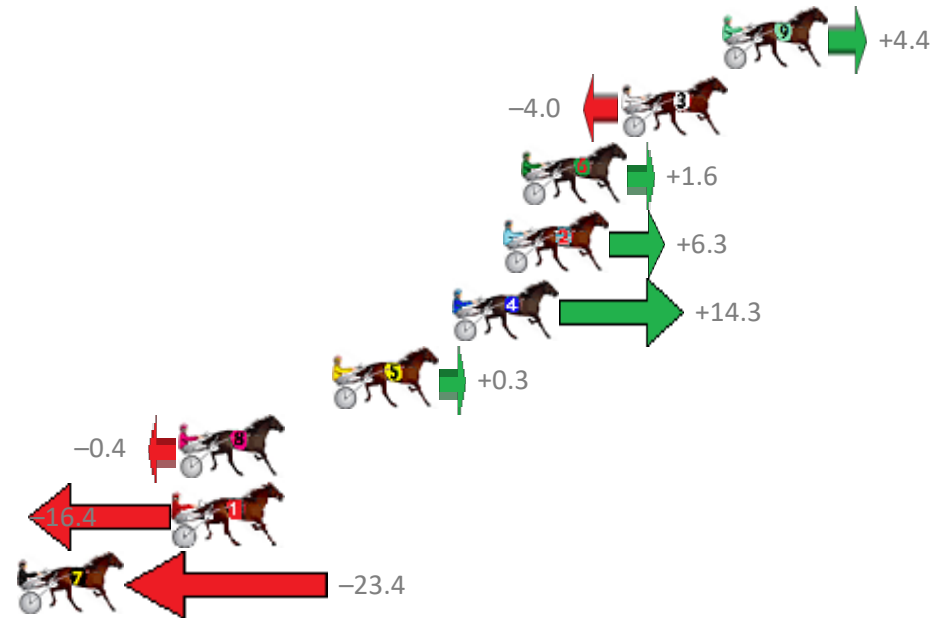

Redcliffe Race 6 Distance 2040m

Thursday, 26 October 2017

Gross Time: 2:32.80 MileRate: 2:00.60 LeadTime: 31.50s First Qtr: 32.00s Second Qtr: 30.40s Third Qtr: 29.00s Fourth Qtr: 29.90s

No	Horse	Plc	Margin	Time	800Time (W)	400 Time (W)
9	SIR SEMPER FIDELIS	1	0.0m	2:32.80	58.58s (1)	29.90s (1)
3	HEEZ PERFECT	2	4.0m	2:33.10	59.19s (0)	30.20s (0)
6	BALLATOR THOR	3	8.0m	2:33.40	58.78s (1)	30.14s (1)
2	BALTIC BLUE EYES	4	8.7m	2:33.45	58.44s (1)	29.89s (2)
4	BLUE EYED CREATION	5	10.7m	2:33.60	57.85s (2)	30.45s (2)
5	COUNTERFEIT CASH	6	15.5m	2:33.96	58.88s (0)	29.88s (0)
8	IM ROLLING STONED	7	21.6m	2:34.41	58.93s (1)	30.48s (1)
1	JULIA MAC	8	21.8m	2:34.43	60.11s (0)	31.10s (0)
7	ENRIQUES ME DAD	9	34.0m	2:35.34	60.62s (0)	31.59s (0)

Finish Position and metres gained from 800m

Trots Sectionals
Powered by
www.pjdata.com.au
Home of PJ Trots Analyser

The Racing Queensland Board (trading as Racing Queensland) and provider are not responsible for the completeness or accuracy of any of the information contained herein, and makes no representations about its suitability for any purpose.