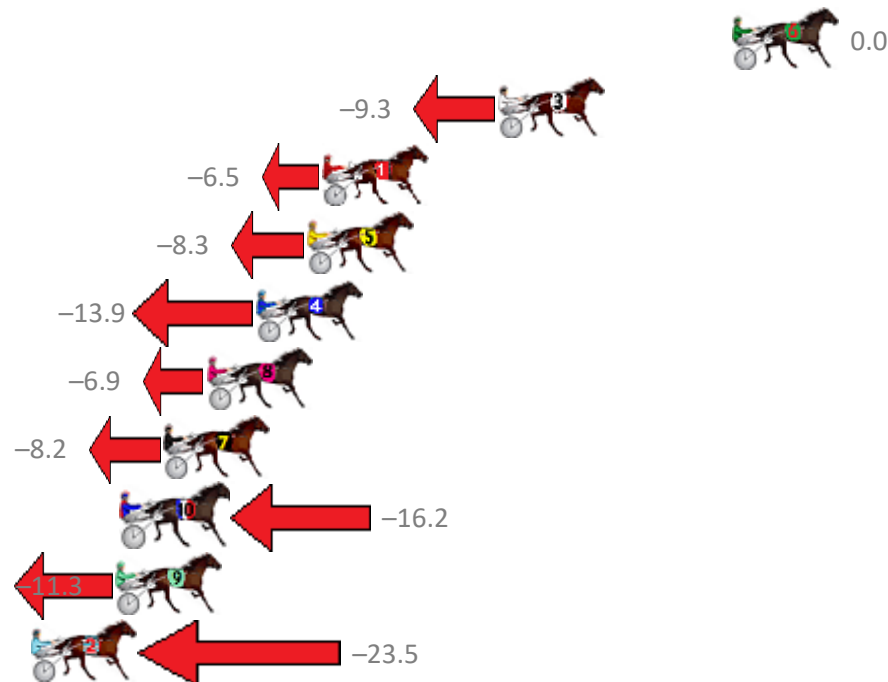

Redcliffe Race 3 Distance 2040m

Thursday, 26 October 2017

Gross Time: 2:30.90 MileRate: 1:59.00 LeadTime: 30.50s First Qtr: 31.20s Second Qtr: 31.50s Third Qtr: 29.00s Fourth Qtr: 28.70s

No	Horse	Plc	Margin	Time	800Time (W)	400 Time (W)
6	MAGNUSSEN	1	0.0m	2:30.90	57.70s (0)	28.70s (0)
3	CHANG MAI	2	9.3m	2:31.57	58.37s (1)	29.30s (1)
1	PROJECTILE	3	16.3m	2:32.07	58.17s (0)	29.04s (0)
5	MONUMENTAL	4	16.9m	2:32.11	58.30s (1)	29.07s (1)
4	MISTER FANTANGLES	5	18.9m	2:32.26	58.70s (0)	29.61s (0)
8	RUBYS BAD BOY	6	20.9m	2:32.40	58.20s (2)	29.60s (2)
7	UNCLE JOHN	7	22.6m	2:32.52	58.29s (0)	29.12s (1)
10	ALTANA BLUE	8	24.2m	2:32.64	58.87s (2)	30.18s (2)
9	ROCKY CARRINGTON	9	24.5m	2:32.66	58.52s (1)	29.53s (2)
2	TARIN KOWT	10	27.9m	2:32.90	59.39s (1)	30.17s (1)

Finish Position and metres gained from 800m

Trots Sectionals
Powered by
www.pjdata.com.au
Home of PJ Trots Analyser

The Racing Queensland Board (trading as Racing Queensland) and provider are not responsible for the completeness or accuracy of any of the information contained herein, and makes no representations about its suitability for any purpose.