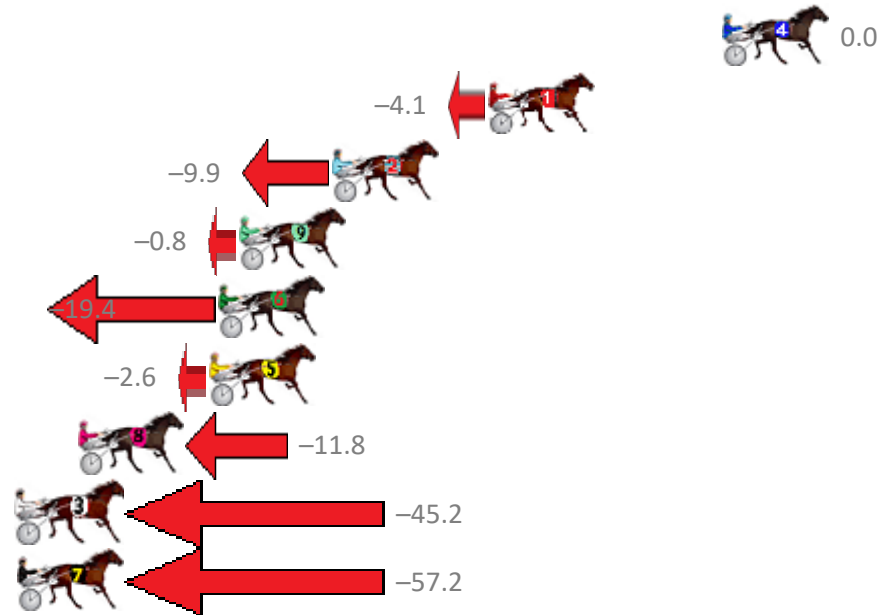

Redcliffe Race 4 Distance 1780m

Thursday, 26 October 2017

Gross Time: 2:10.10 MileRate: 1:57.70 LeadTime: 11.20s First Qtr: 29.20s Second Qtr: 30.40s Third Qtr: 28.90s Fourth Qtr: 30.40s

No	Horse	Plc	Margin	Time	800Time (W)	400 Time (W)
4	HORACE FOXLEY	1	0.0m	2:10.10	59.30s (0)	30.40s (0)
1	PLATINUM ART	2	9.3m	2:10.81	59.60s (0)	30.68s (0)
2	LISAS LAWYER	3	15.5m	2:11.28	60.03s (1)	31.00s (1)
9	MAJOR STRIKE	4	19.2m	2:11.56	59.36s (2)	31.28s (2)
6	SWIFT APPROVAL	5	20.0m	2:11.62	60.74s (1)	31.71s (1)
5	TURBO SAM	6	20.4m	2:11.65	59.49s (0)	30.43s (0)
8	ANY WONDER	7	25.6m	2:12.05	60.17s (2)	31.28s (1)
3	ADRIATIC COAST	8	62.2m	2:14.83	62.65s (1)	32.59s (0)
7	NINE CARD PLAYER	9	69.4m	2:15.37	63.54s (0)	33.76s (0)

Finish Position and metres gained from 800m

Trots Sectionals
Powered by
www.pjdata.com.au
Home of PJ Trots Analyser

The Racing Queensland Board (trading as Racing Queensland) and provider are not responsible for the completeness or accuracy of any of the information contained herein, and makes no representations about its suitability for any purpose.