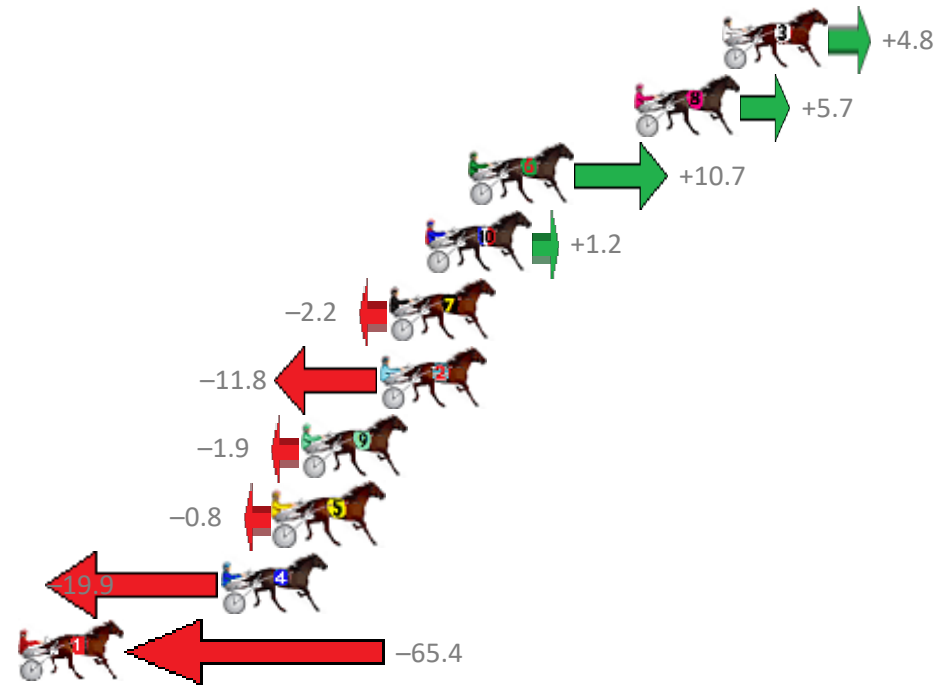

Redcliffe Race 2 Distance 2040m

Thursday, 26 October 2017

Gross Time: 2:34.50   MileRate: 2:01.90   LeadTime: 31.80s   First Qtr: 32.00s   Second Qtr: 30.90s   Third Qtr: 29.40s   Fourth Qtr: 30.40s

No	Horse	Plc	Margin	Time	800Time (W)	400 Time (W)
3	ARCH EMPRESS	1	0.0m	2:34.50	59.44s (1)	30.40s (2)
8	SPLASH OF GOLD	2	3.5m	2:34.77	59.37s (1)	30.30s (2)
6	WILD ABOUT TOWN	3	10.1m	2:35.27	59.00s (1)	29.88s (2)
10	MINI MIRACLE	4	11.8m	2:35.40	59.71s (2)	31.07s (3)
7	COCOA CHEVAL	5	13.2m	2:35.50	59.96s (0)	30.42s (0)
2	BUDDY BABCOCK	6	13.6m	2:35.53	60.68s (0)	31.33s (0)
9	BARBOO	7	16.7m	2:35.77	59.94s (1)	30.80s (1)
5	RAYONG PRINCESS	8	17.8m	2:35.85	59.86s (0)	30.43s (1)
4	IDEAL HOLMBOY	9	19.9m	2:36.01	61.29s (1)	31.76s (1)
1	SWEETSWEET KARMA	10	71.6m	2:39.94	64.69s (0)	35.17s (0)

Finish Position and metres gained from 800m

Trots Sectionals
Powered by
www.pjdata.com.au
Home of PJ Trots Analyser

The Racing Queensland Board (trading as Racing Queensland) and provider are not responsible for the completeness or accuracy of any of the information contained herein, and makes no representations about its suitability for any purpose.