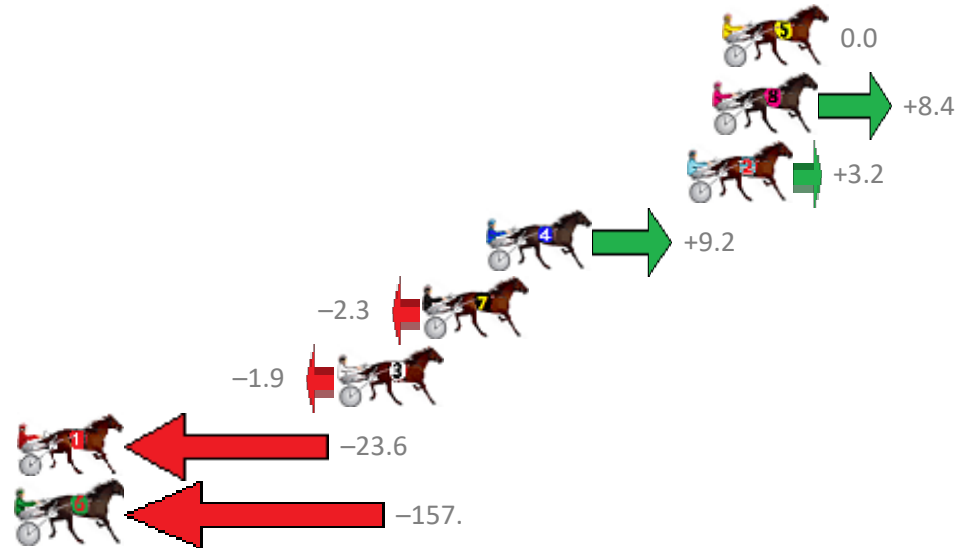

Redcliffe Race 7 Distance 1780m

Thursday, 26 October 2017

Gross Time: 2:09.70 MileRate: 1:57.20 LeadTime: 11.10s First Qtr: 29.30s Second Qtr: 30.90s Third Qtr: 28.90s Fourth Qtr: 29.50s

No	Horse	Plc	Margin	Time	800Time (W)	400 Time (W)
5	MOHEGAN SUN	1	0.0m	2:09.70	58.40s (0)	29.50s (0)
8	KETUT	2	0.4m	2:09.73	57.79s (1)	29.01s (1)
2	RIVERBOAT PRINCE	3	1.4m	2:09.80	58.17s (1)	29.41s (1)
4	GOODTIME STRIDE	4	9.4m	2:10.39	57.73s (1)	28.92s (1)
7	BETTOR THAN BEST	5	11.9m	2:10.58	58.57s (0)	29.26s (0)
3	OUR PEPPERJACK	6	15.3m	2:10.83	58.54s (1)	29.71s (1)
1	PLAYNSERIOUS	7	28.4m	2:11.79	60.12s (0)	30.81s (0)
6	BISPING	8	171.3m	2:22.33	69.87s (0)	39.18s (0)

Finish Position and metres gained from 800m

Trots Sectionals
Powered by
www.pjdata.com.au
Home of PJ Trots Analyser

The Racing Queensland Board (trading as Racing Queensland) and provider are not responsible for the completeness or accuracy of any of the information contained herein, and makes no representations about its suitability for any purpose.