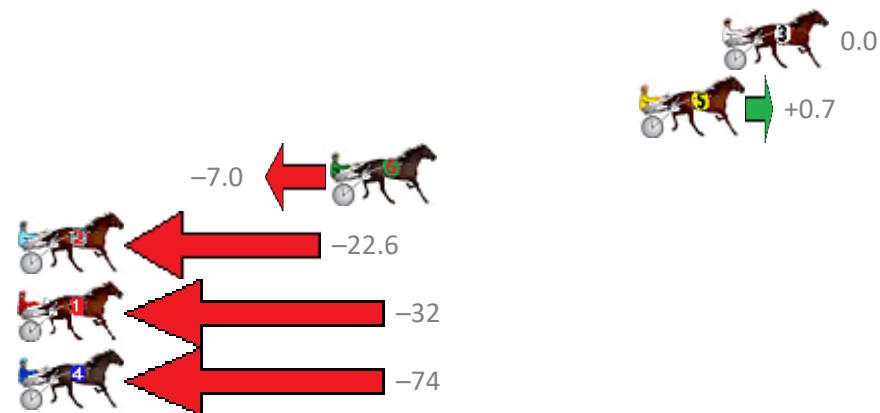

Albion Park Race 1 Distance 1660m

Friday, 10 November 2017

Gross Time: 2:00.60 MileRate: 1:56.90 LeadTime: 3.50s First Qtr: 28.60s Second Qtr: 30.70s Third Qtr: 29.70s Fourth Qtr: 28.10s

No	Horse	Plc	Margin	Time	800Time (W)	400 Time (W)
3	PARK LIFE	1	0.0m	2:00.60	57.80s (0)	28.10s (0)
5	COULDNTBETOLD	2	3.3m	2:00.83	57.75s (1)	28.11s (1)
6	FEELINGFORAMIRACLE	3	15.6m	2:01.70	58.31s (1)	28.59s (1)
2	CALVERT HOT SHOT	4	31.6m	2:02.82	59.43s (0)	29.51s (0)
1	IM ISABELLA	5	35.4m	2:03.09	60.04s (0)	30.14s (0)
4	LIZ AU BETTY	6	89.0m	2:06.85	63.15s (0)	32.36s (0)

Finish Position and metres gained from 800m

Trots Sectionals
Powered by
www.pjdata.com.au
Home of PJ Trots Analyser

The Racing Queensland Board (trading as Racing Queensland) and provider are not responsible for the completeness or accuracy of any of the information contained herein, and makes no representations about its suitability for any purpose.