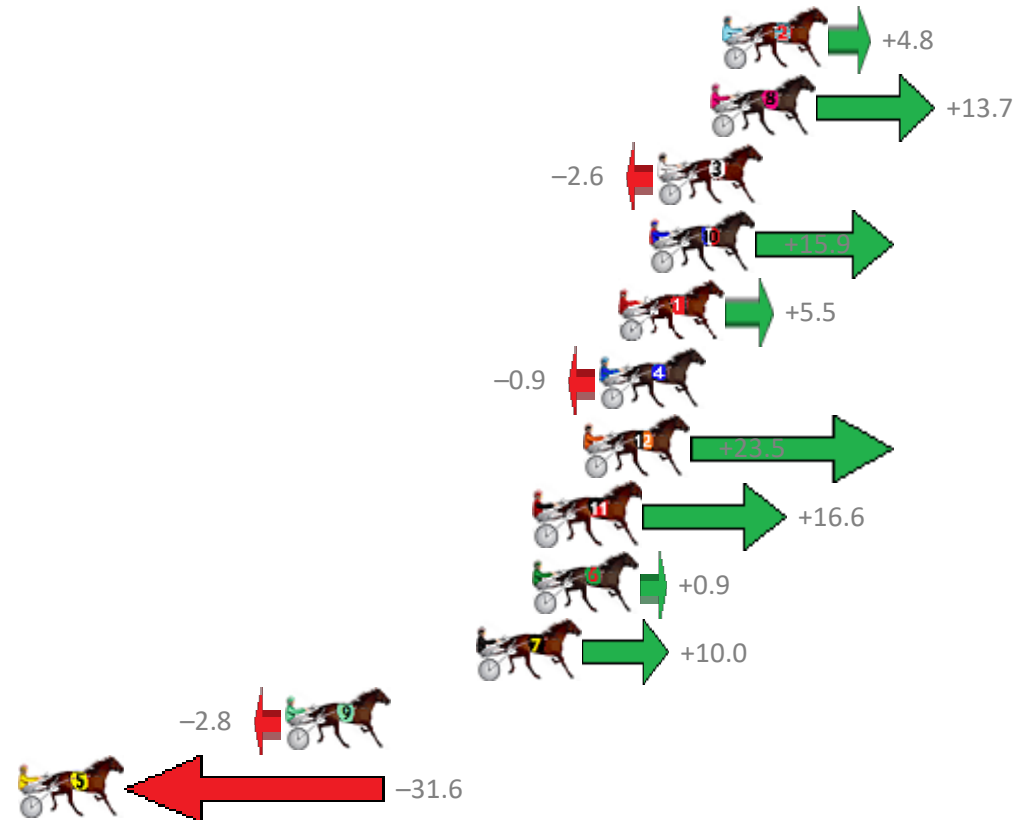

Albion Park Race 4 Distance 1660m

Friday, 10 November 2017

Gross Time: 2:00.10 MileRate: 1:56.40 LeadTime: 3.40s First Qtr: 28.00s Second Qtr: 30.70s Third Qtr: 29.10s Fourth Qtr: 28.90s

NoHorse	Plc	Margin	Time	800Time (W)	400 Time (W)
2 EARL JUJON	1	0.0m	2:00.10	57.65s (0)	28.52s (0)
8 JANUARY	2	0.5m	2:00.14	57.01s (0)	27.90s (0)
3 JACKS AT THE BEACH	3	2.6m	2:00.29	58.19s (0)	29.09s (0)
10 CATCH THE BREEZE	4	2.9m	2:00.31	56.85s (1)	27.77s (1)
1 THE HARLEM HAMMER	5	4.1m	2:00.40	57.60s (0)	28.46s (0)
4 REGAL NIGHTSHADE	6	4.9m	2:00.45	58.07s (1)	29.08s (1)
12 FERDINAND	7	5.5m	2:00.50	56.30s (1)	27.84s (2)
11 BROADWATER	8	7.4m	2:00.63	56.80s (1)	28.28s (2)
6 BACKINTHEGAME	9	7.5m	2:00.64	57.93s (1)	28.92s (1)
7 HOOFNIT	10	9.8m	2:00.81	57.28s (0)	28.13s (0)
9 REDDY FIRE	11	17.4m	2:01.36	58.20s (1)	29.13s (1)
5 LONG DIRT ROAD	12	42.4m	2:03.16	60.29s (2)	31.13s (2)

Finish Position and metres gained from 800m

Trots Sectionals
Powered by
www.pjdata.com.au
Home of PJ Trots Analyser

The Racing Queensland Board (trading as Racing Queensland) and provider are not responsible for the completeness or accuracy of any of the information contained herein, and makes no representations about its suitability for any purpose.