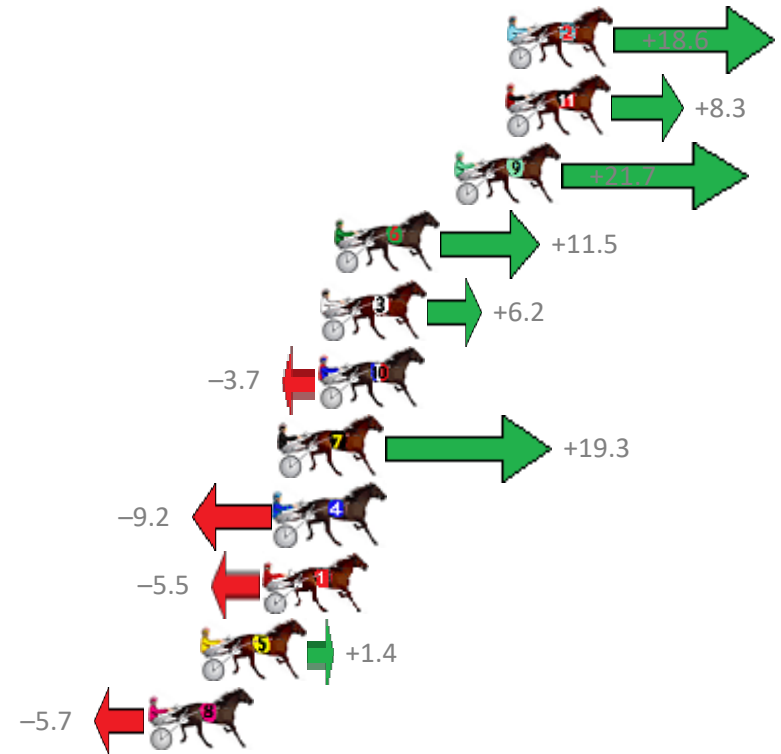

Albion Park Race 7 Distance 2138m

Friday, 10 November 2017

Gross Time: 2:35.00 MileRate: 1:56.70 LeadTime: 37.60s First Qtr: 29.90s Second Qtr: 31.00s Third Qtr: 28.00s Fourth Qtr: 28.50s

No	Horse	Plc	Margin	Time	800Time (W)	400 Time (W)
2	TIMMO TIME	1	0.0m	2:35.00	55.19s (1)	27.56s (2)
11	LIKEALLOFUS	2	0.1m	2:35.01	55.91s (1)	28.05s (1)
9	WATTLEBANK FLYER	3	2.1m	2:35.15	54.97s (1)	27.40s (2)
6	CORPORAL LUNA	4	6.9m	2:35.49	55.69s (0)	27.77s (1)
3	MAJOR MOMENT	5	7.4m	2:35.53	56.06s (1)	28.19s (1)
10	ANYCHANCE	6	7.5m	2:35.53	56.76s (1)	28.93s (1)
7	OUR MILLWOOD MAIZI	7	9.1m	2:35.65	55.14s (1)	27.57s (2)
4	GAME WE PLAY	8	9.2m	2:35.66	57.15s (0)	29.16s (0)
1	CHAPTER ONE	9	9.7m	2:35.69	56.89s (0)	28.86s (0)
5	GOODTIME STRIDE	10	12.2m	2:35.87	56.40s (0)	28.30s (0)
8	NUREYEV	11	14.3m	2:36.02	56.90s (0)	28.83s (0)

Finish Position and metres gained from 800m

Trots Sectionals
Powered by
www.pjdata.com.au
Home of PJ Trots Analyser

The Racing Queensland Board (trading as Racing Queensland) and provider are not responsible for the completeness or accuracy of any of the information contained herein, and makes no representations about its suitability for any purpose.