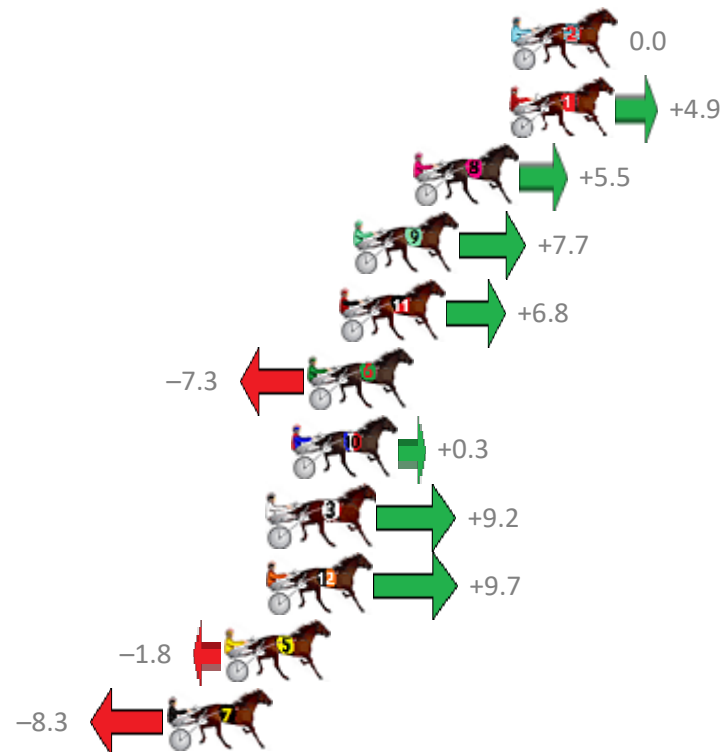

Albion Park Race 5 Distance 1660m

Friday, 10 November 2017

Gross Time: 1:58.60 MileRate: 1:55.00 LeadTime: 3.40s First Qtr: 27.00s Second Qtr: 30.80s Third Qtr: 27.80s Fourth Qtr: 29.60s

No	Horse	Plc	Margin	Time	800Time (W)	400 Time (W)
2	HORACE FOXLEY	1	0.0m	1:58.60	57.40s (0)	29.60s (0)
1	LEIGHMONT	2	0.1m	1:58.61	57.05s (0)	29.19s (0)
8	SICILIAN SLUMBER	3	3.9m	1:58.89	57.01s (0)	29.12s (0)
9	FLOYD MAYWEATHER	4	6.3m	1:59.07	56.85s (1)	28.91s (1)
11	STRAWBS IDEAL ACT	5	6.8m	1:59.10	56.91s (2)	29.61s (2)
6	SHAREAPASSION	6	8.1m	1:59.20	57.92s (1)	30.10s (1)
10	COMPLY OR DIE	7	8.7m	1:59.24	57.38s (2)	30.07s (2)
3	INA GREAT PLACE	8	9.6m	1:59.31	56.74s (1)	29.13s (2)
12	DUKE JUJON	9	9.7m	1:59.32	56.70s (2)	29.47s (2)
5	RORY MACH	10	11.4m	1:59.44	57.53s (1)	29.60s (1)
7	EXCEPTIONAL MACH	11	13.7m	1:59.61	58.00s (1)	30.13s (1)

Finish Position and metres gained from 800m

Trots Sectionals
Powered by
www.pjdata.com.au
Home of PJ Trots Analyser

The Racing Queensland Board (trading as Racing Queensland) and provider are not responsible for the completeness or accuracy of any of the information contained herein, and makes no representations about its suitability for any purpose.