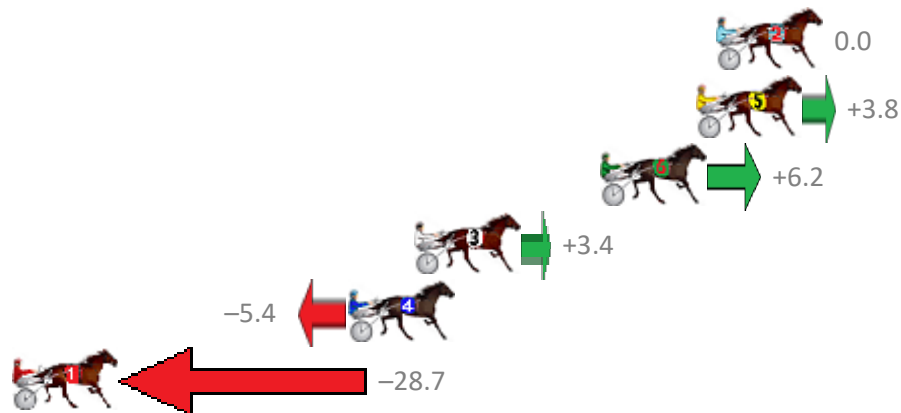

Albion Park Race 2 Distance 1660m

Friday, 10 November 2017

Gross Time: 2:01.60 MileRate: 1:57.90 LeadTime: 3.40s First Qtr: 28.50s Second Qtr: 32.80s Third Qtr: 28.70s Fourth Qtr: 28.20s

No Horse	Plc	Margin	Time	800Time (W)	400 Time (W)
2 HERITAGE BEACH	1	0.0m	2:01.60	56.90s (0)	28.20s (0)
5 MARETTI	2	0.8m	2:01.66	56.63s (0)	27.93s (0)
6 WHERE'S THE SPIRIT	3	4.6m	2:01.92	56.46s (1)	28.30s (1)
3 HOT DOGMA	4	12.0m	2:02.45	56.66s (1)	28.44s (1)
4 PAQUIN	5	14.6m	2:02.63	57.28s (0)	28.57s (0)
1 KID CALVERT	6	43.1m	2:04.64	58.94s (0)	30.15s (1)

Finish Position and metres gained from 800m

Trots Sectionals
Powered by
www.pjdata.com.au
Home of PJ Trots Analyser

The Racing Queensland Board (trading as Racing Queensland) and provider are not responsible for the completeness or accuracy of any of the information contained herein, and makes no representations about its suitability for any purpose.