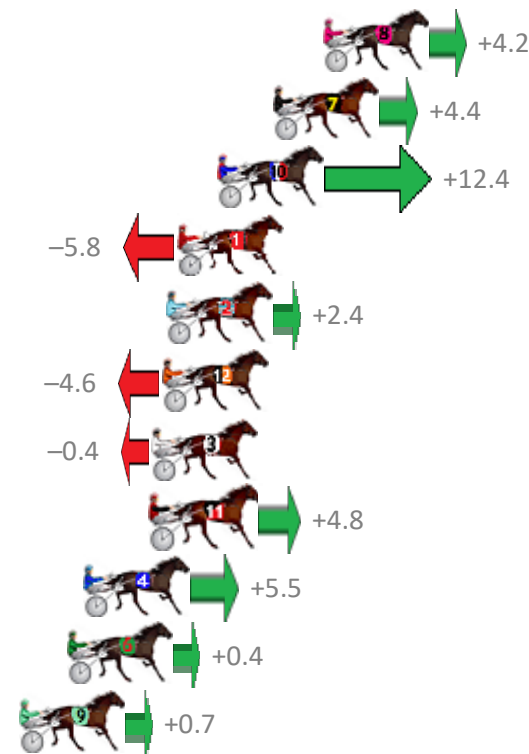

Albion Park Race 6 Distance 1660m

Friday, 10 November 2017

Gross Time: 2:00.80 MileRate: 1:57.10 LeadTime: 3.60s First Qtr: 28.30s Second Qtr: 32.60s Third Qtr: 28.10s Fourth Qtr: 28.20s

No Horse	Plc	Margin	Time	800Time (W)	400 Time (W)
8 JANGO FETT	1	0.0m	2:00.80	56.00s (0)	27.90s (0)
7 LUCIFERS LEGEND	2	2.0m	2:00.94	55.99s (2)	28.19s (2)
10 REAL KNUCKY	3	4.2m	2:01.10	55.43s (2)	27.69s (2)
1 RARING TO GO	4	5.8m	2:01.21	56.71s (0)	28.61s (0)
2 ASHLEYS ANGEL	5	6.2m	2:01.24	56.13s (0)	27.99s (0)
12 THE DUKE DOWNUNDE	6	6.4m	2:01.25	56.62s (1)	28.58s (1)
3 HARD TO HEAR	7	6.8m	2:01.28	56.33s (1)	28.30s (1)
11 FIREBBY	8	6.8m	2:01.28	55.96s (2)	28.21s (2)
4 ONE MANS PASS	9	9.5m	2:01.47	55.91s (1)	27.80s (1)
6 CHEERS KATHY	10	10.2m	2:01.52	56.27s (1)	28.20s (1)
9 COVERT BEAUTY	11	12.1m	2:01.65	56.25s (0)	28.05s (0)

Finish Position and metres gained from 800m

Trots Sectionals
Powered by
www.pjdata.com.au
Home of PJ Trots Analyser

The Racing Queensland Board (trading as Racing Queensland) and provider are not responsible for the completeness or accuracy of any of the information contained herein, and makes no representations about its suitability for any purpose.