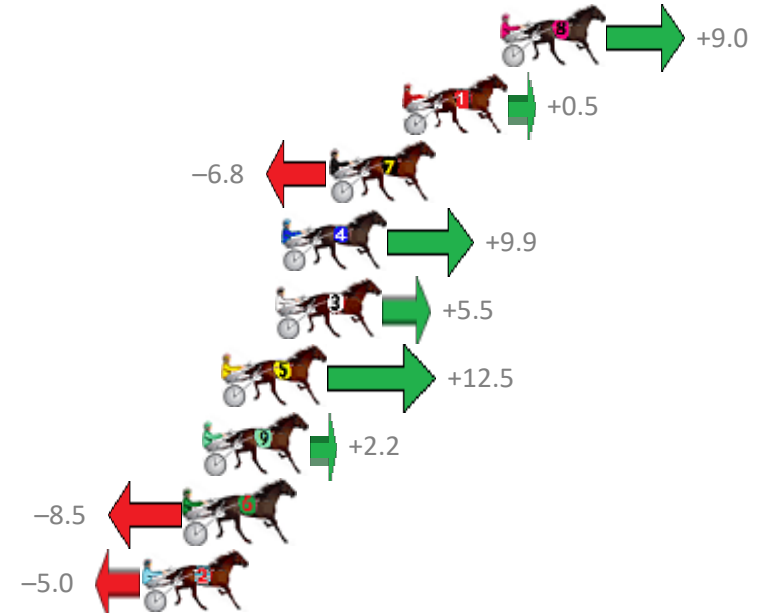

Albion Park Race 3 Distance 2138m

Friday, 10 November 2017

Gross Time: 2:39.40 MileRate: 2:00.00 LeadTime: 40.00s First Qtr: 31.80s Second Qtr: 29.70s Third Qtr: 27.60s Fourth Qtr: 30.30s

NoHorse	Plc	Margin	Time	800Time (W)	400 Time (W)
8 GERONIMO BEAU	1	0.0m	2:39.40	57.25s (0)	29.62s (0)
1 LONG ROAD TO FAME	2	3.9m	2:39.70	57.86s (0)	30.26s (0)
7 BISPING	3	6.8m	2:39.92	58.39s (0)	30.82s (0)
4 THANKU THANKU	4	8.7m	2:40.06	57.18s (1)	29.49s (1)
3 CRUISIN CARL	5	8.9m	2:40.07	57.50s (0)	29.91s (0)
5 BLISSFULINFIDELITY	6	11.1m	2:40.24	57.00s (1)	29.52s (0)
9 LEXY CAN WAIT	7	11.8m	2:40.29	57.74s (1)	30.07s (1)
6 GLENCORE	8	12.5m	2:40.35	58.52s (1)	31.07s (1)
2 FUI FUI	9	14.2m	2:40.48	58.26s (1)	30.63s (1)

Finish Position and metres gained from 800m

Trots Sectionals
Powered by
www.pjdata.com.au
Home of PJ Trots Analyser

The Racing Queensland Board (trading as Racing Queensland) and provider are not responsible for the completeness or accuracy of any of the information contained herein, and makes no representations about its suitability for any purpose.