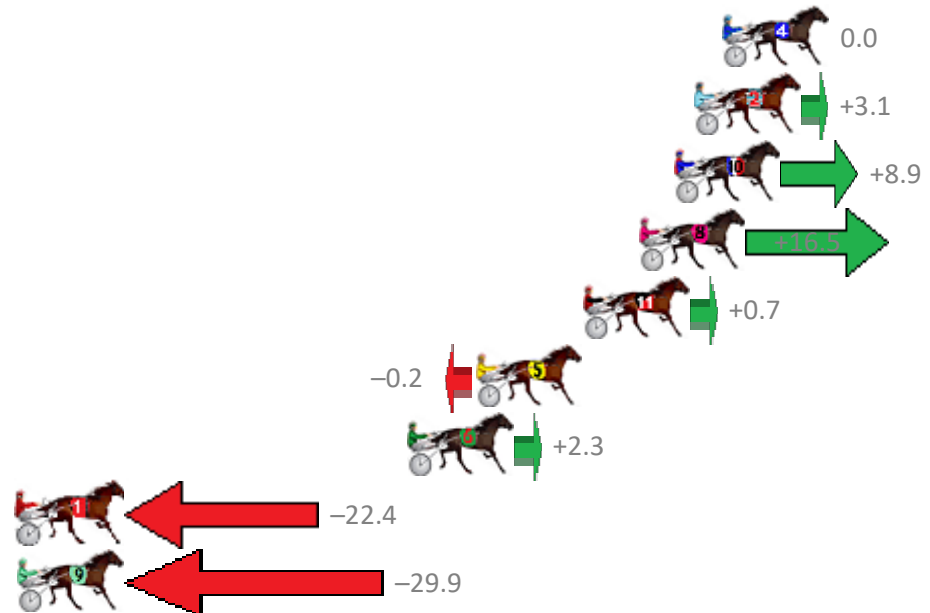

Albion Park Race 4 Distance 2647m

Friday, 1 December 2017

Gross Time: 3:24.00 MileRate: 2:04.00 LeadTime: 83.20s First Qtr: 31.00s Second Qtr: 31.40s Third Qtr: 29.90s Fourth Qtr: 28.50s

No	Horse	Plc	Margin	Time	800Time (W)	400 Time (W)
4	FOURSHARESMOREBEE	1	0.0m	3:24.00	58.40s (0)	28.50s (0)
2	TAIMATE SUCCESS	2	1.1m	3:24.08	58.17s (0)	28.25s (0)
10	OUR DAINTY LADY	3	1.9m	3:24.14	57.75s (1)	28.04s (1)
8	BLAZING UNDER FIRE	4	3.3m	3:24.24	57.20s (1)	27.52s (1)
11	OUR OVERANOVA	5	5.5m	3:24.39	58.35s (1)	28.62s (1)
5	MASTER HUGH	6	9.8m	3:24.70	58.41s (0)	28.53s (0)
6	LIAVA	7	12.5m	3:24.89	58.23s (0)	28.34s (0)
1	SENITAS SUCCESS	8	42.6m	3:27.04	60.04s (0)	30.11s (0)
9	RELEVEN DREAM	9	45.1m	3:27.21	60.58s (1)	30.82s (1)

Finish Position and metres gained from 800m

Trots Sectionals
Powered by
www.pjdata.com.au
Home of PJ Trots Analyser

The Racing Queensland Board (trading as Racing Queensland) and provider are not responsible for the completeness or accuracy of any of the information contained herein, and makes no representations about its suitability for any purpose.