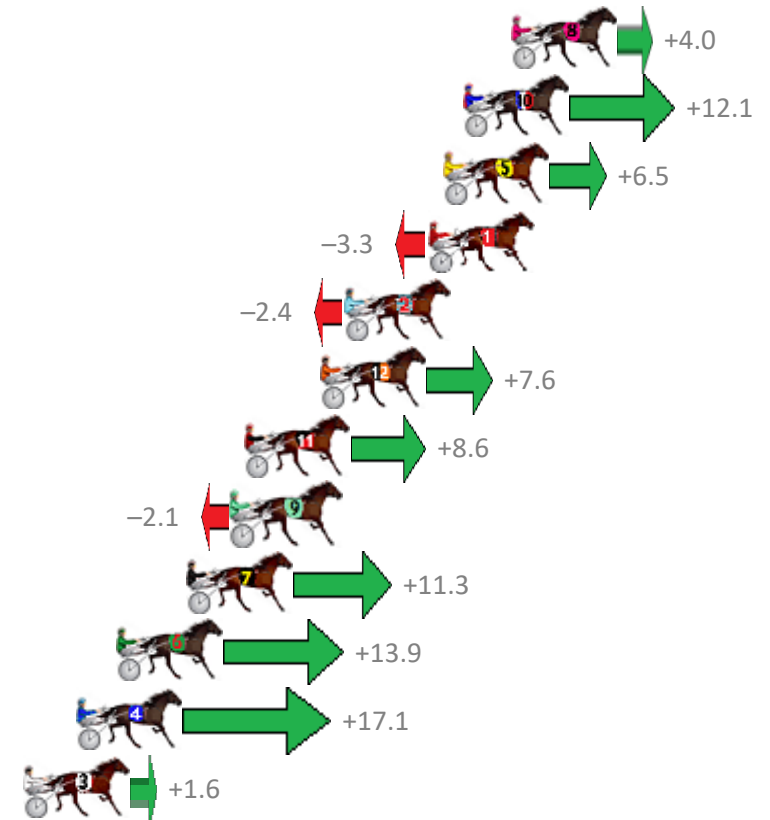

Albion Park Race 8 Distance 2138m

Friday, 1 December 2017

Gross Time: 2:36.00 MileRate: 1:57.40 LeadTime: 38.20s First Qtr: 30.80s Second Qtr: 30.60s Third Qtr: 27.90s Fourth Qtr: 28.50s

No Horse	Plc	Margin	Time	800Time (W)	400 Time (W)
8 LUCIFERS LEGEND	1	0.0m	2:36.00	56.12s (1)	28.47s (1)
10 RIVERLEIGH ROCKET	2	1.9m	2:36.14	55.55s (1)	27.81s (1)
5 ASHLEYS ANGEL	3	2.7m	2:36.19	55.94s (1)	28.21s (1)
1 BETTOR TOGETHER	4	3.3m	2:36.24	56.63s (0)	28.74s (0)
2 LEXY CAN WAIT	5	6.6m	2:36.47	56.57s (0)	28.63s (0)
12 RUBYS BAD BOY	6	7.6m	2:36.54	55.86s (0)	27.96s (0)
11 BACCHUS RAUCOUS	7	10.6m	2:36.76	55.79s (1)	28.09s (1)
9 CHANG MAI	8	11.1m	2:36.79	56.55s (0)	28.58s (0)
7 MAKO BANNER	9	12.9m	2:36.92	55.60s (1)	28.34s (2)
6 OFFICIANADO	10	15.7m	2:37.12	55.42s (1)	28.02s (2)
4 VADER	11	17.3m	2:37.23	55.19s (1)	28.21s (1)
3 LIGHTING COLONY	12	19.4m	2:37.38	56.29s (0)	28.36s (0)

Finish Position and metres gained from 800m

Trots Sectionals
Powered by
www.pjdata.com.au
Home of PJ Trots Analyser

The Racing Queensland Board (trading as Racing Queensland) and provider are not responsible for the completeness or accuracy of any of the information contained herein, and makes no representations about its suitability for any purpose.