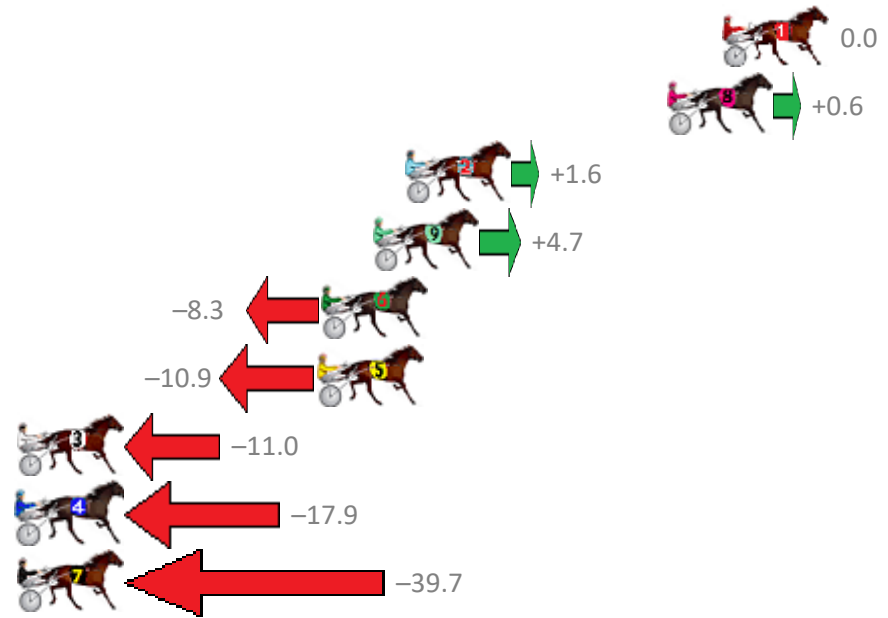

Albion Park Race 6 Distance 1660m

Friday, 1 December 2017

Gross Time: 1:58.70 MileRate: 1:55.10 LeadTime: 3.70s First Qtr: 28.00s Second Qtr: 30.70s Third Qtr: 28.50s Fourth Qtr: 27.80s

No Horse	Plc	Margin	Time	800Time (W)	400 Time (W)
1 NERIO	1	0.0m	1:58.70	56.30s (0)	27.80s (0)
8 SOMEPARTYSOMEWHE	2	2.2m	1:58.85	56.26s (1)	27.93s (1)
2 SHERIFF JUJON	3	12.6m	1:59.58	56.19s (1)	27.95s (1)
9 ARTFUL MAID	4	13.9m	1:59.67	55.97s (1)	27.74s (1)
6 DAPPER	5	15.9m	1:59.81	56.88s (1)	28.53s (1)
5 SKYLARHAIN	6	16.1m	1:59.82	57.07s (0)	28.54s (0)
3 NICKY MATTGREGOR	7	34.6m	2:01.10	57.07s (1)	28.63s (1)
4 PAQUIN	8	38.3m	2:01.36	57.56s (0)	28.89s (0)
7 MILLY BROMAC	9	55.1m	2:02.53	59.09s (0)	30.38s (0)

Finish Position and metres gained from 800m

Trots Sectionals
Powered by
www.pjdata.com.au
Home of PJ Trots Analyser

The Racing Queensland Board (trading as Racing Queensland) and provider are not responsible for the completeness or accuracy of any of the information contained herein, and makes no representations about its suitability for any purpose.