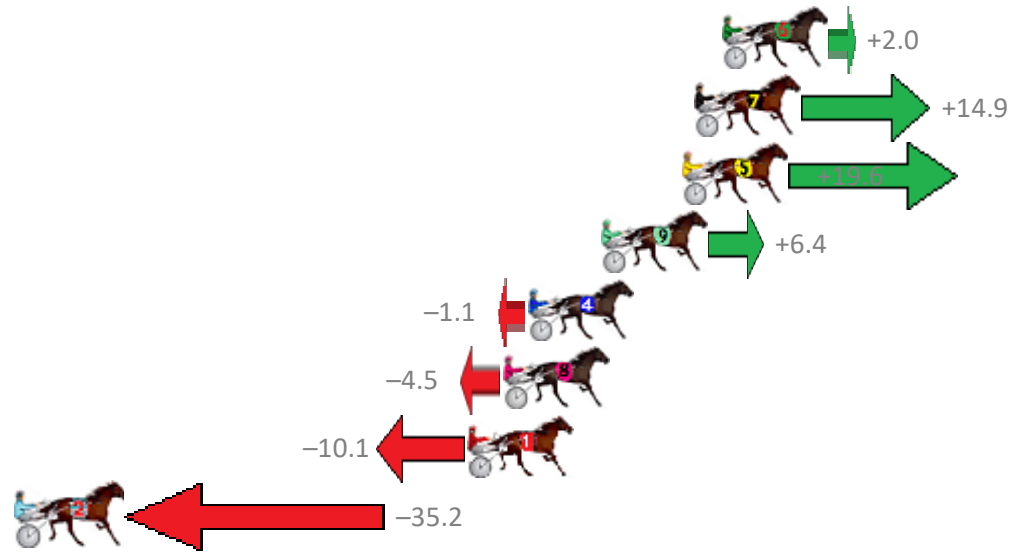

Albion Park Race 2 Distance 2138m

Friday, 1 December 2017

Gross Time: 2:36.00 MileRate: 1:57.40 LeadTime: 37.90s First Qtr: 30.10s Second Qtr: 30.80s Third Qtr: 28.30s Fourth Qtr: 28.90s

No	Horse	Plc	Margin	Time	800Time (W)	400 Time (W)
6	EVELYN JAY	1	0.0m	2:36.00	57.06s (1)	28.84s (1)
7	CIRCLE LINE	2	1.1m	2:36.08	56.13s (2)	28.69s (2)
5	OUR BUSCEMI	3	1.6m	2:36.12	55.80s (1)	28.44s (3)
9	THE HARLEM HAMMER	4	4.8m	2:36.35	56.74s (1)	28.60s (2)
4	MY AJAYE	5	7.7m	2:36.56	57.28s (1)	29.05s (1)
8	OUR DIAMOND EDITON	6	8.7m	2:36.63	57.52s (0)	29.10s (0)
1	ASHI JETSUN	7	10.1m	2:36.73	57.92s (0)	29.63s (0)
2	SISTA TO MAFUTA	8	44.0m	2:39.18	59.72s (0)	31.05s (0)

Finish Position and metres gained from 800m

Trots Sectionals
Powered by
www.pjdata.com.au
Home of PJ Trots Analyser

The Racing Queensland Board (trading as Racing Queensland) and provider are not responsible for the completeness or accuracy of any of the information contained herein, and makes no representations about its suitability for any purpose.