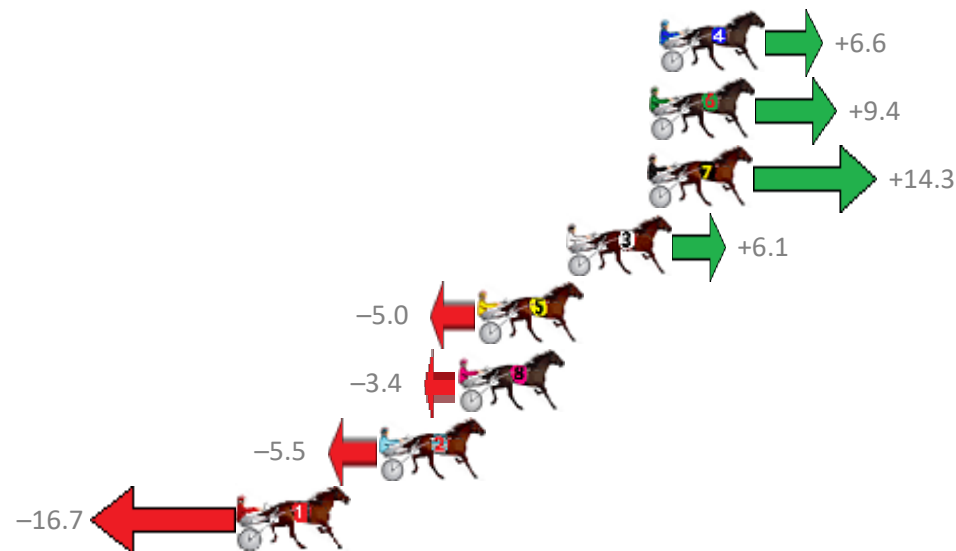

Albion Park Race 3 Distance 2138m

Friday, 1 December 2017

Gross Time: 2:34.50 MileRate: 1:56.30 LeadTime: 36.40s First Qtr: 30.30s Second Qtr: 30.30s Third Qtr: 28.10s Fourth Qtr: 29.40s

No	Horse	Plc	Margin	Time	800Time (W)	400 Time (W)
4	FLOYD MAYWEATHER	1	0.0m	2:34.50	57.03s (1)	29.09s (1)
6	STIRLING WILLIAM	2	0.4m	2:34.53	56.82s (2)	29.05s (2)
7	HORACE FOXLEY	3	0.5m	2:34.54	56.47s (2)	28.75s (2)
3	CHILLA BREEZE	4	3.7m	2:34.77	57.06s (0)	29.00s (1)
5	SHAREAPASSION	5	7.2m	2:35.03	57.86s (1)	29.93s (1)
8	COMPLY OR DIE	6	8.0m	2:35.09	57.74s (0)	29.43s (0)
2	INA GREAT PLACE	7	11.1m	2:35.32	57.90s (2)	30.17s (2)
1	LEIGHMONT	8	16.7m	2:35.73	58.70s (0)	30.38s (0)

Finish Position and metres gained from 800m

Trots Sectionals
Powered by
www.pjdata.com.au
Home of PJ Trots Analyser

The Racing Queensland Board (trading as Racing Queensland) and provider are not responsible for the completeness or accuracy of any of the information contained herein, and makes no representations about its suitability for any purpose.