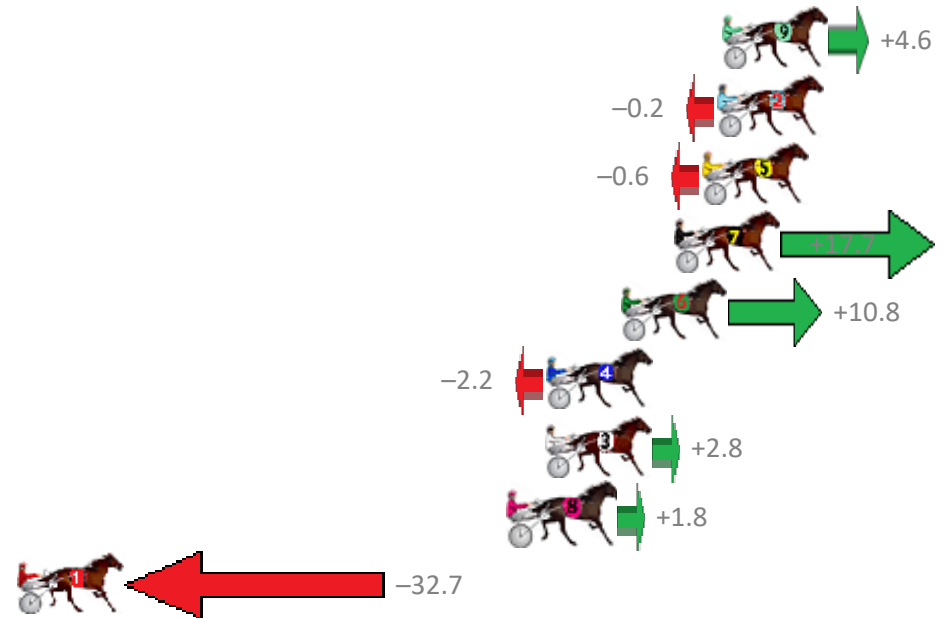

Albion Park Race 7 Distance 1660m

Friday, 1 December 2017

Gross Time: 1:56.90 MileRate: 1:53.30 LeadTime: 3.50s First Qtr: 27.30s Second Qtr: 29.60s Third Qtr: 27.70s Fourth Qtr: 28.80s

No	Horse	Plc	Margin	Time	800Time (W)	400 Time (W)
9	GASMONKEY	1	0.0m	1:56.90	56.18s (0)	28.48s (0)
2	CHAPTER ONE	2	0.2m	1:56.91	56.51s (0)	28.81s (0)
5	COUNTDOWN	3	0.8m	1:56.96	56.54s (1)	28.68s (1)
7	CONSTANTLYSIDEWAYS	4	1.9m	1:57.04	55.25s (1)	28.38s (2)
6	REIGN OF FEAR	5	4.0m	1:57.19	55.74s (1)	28.07s (2)
4	WATTLEBANK FLYER	6	7.0m	1:57.40	56.66s (1)	28.79s (1)
3	KETUT	7	7.0m	1:57.40	56.30s (1)	28.45s (1)
8	IM JOHNNY JET	8	8.4m	1:57.50	56.37s (0)	28.74s (0)
1	KOTARE YORK	9	112.7m	2:05.01	58.81s (0)	29.71s (0)

Finish Position and metres gained from 800m

Trots Sectionals
Powered by
www.pjdata.com.au
Home of PJ Trots Analyser

The Racing Queensland Board (trading as Racing Queensland) and provider are not responsible for the completeness or accuracy of any of the information contained herein, and makes no representations about its suitability for any purpose.