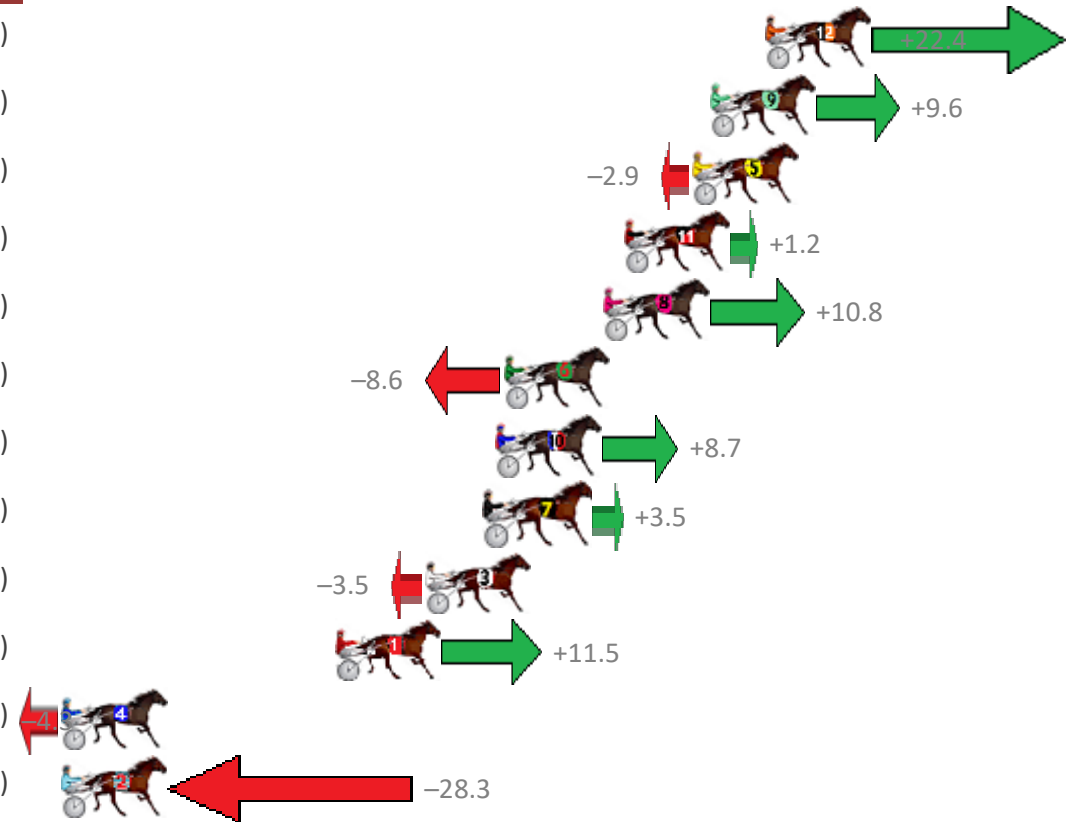

Albion Park Race 5 Distance 2647m

Friday, 1 December 2017

Gross Time: 3:21.50 MileRate: 2:01.60 LeadTime: 80.80s First Qtr: 31.30s Second Qtr: 31.40s Third Qtr: 28.40s Fourth Qtr: 29.60s

NoHorse	Plc	Margin	Time	800Time (W)	400 Time (W)
12 IONA GRINNER	1	0.0m	3:21.50	56.38s (1)	27.91s (1)
9 SPUD	2	2.2m	3:21.66	57.30s (1)	28.80s (1)
5 UNICO PEGASUS	3	2.9m	3:21.71	58.21s (0)	29.81s (0)
11 GIACOMO	4	5.6m	3:21.91	57.91s (1)	29.39s (1)
8 ASTRAL RULER	5	6.4m	3:21.97	57.22s (1)	28.73s (1)
6 TWICE AS MUCH	6	10.4m	3:22.27	58.62s (1)	30.31s (1)
10 MR MAYFLY	7	10.7m	3:22.29	57.37s (0)	28.72s (0)
7 CHEVALS RACER	8	11.1m	3:22.32	57.75s (0)	29.10s (0)
3 SOUTHERN ALPS	9	13.5m	3:22.50	58.25s (0)	29.61s (0)
1 LYSENKO	10	17.1m	3:22.77	57.17s (1)	28.85s (1)
4 BLUE DON	11	29.1m	3:23.65	58.31s (0)	29.74s (0)
2 IVANOV	12	33.1m	3:23.95	60.05s (0)	31.41s (0)

Finish Position and metres gained from 800m

Trots Sectionals
Powered by
www.pjdata.com.au
Home of PJ Trots Analyser

The Racing Queensland Board (trading as Racing Queensland) and provider are not responsible for the completeness or accuracy of any of the information contained herein, and makes no representations about its suitability for any purpose.