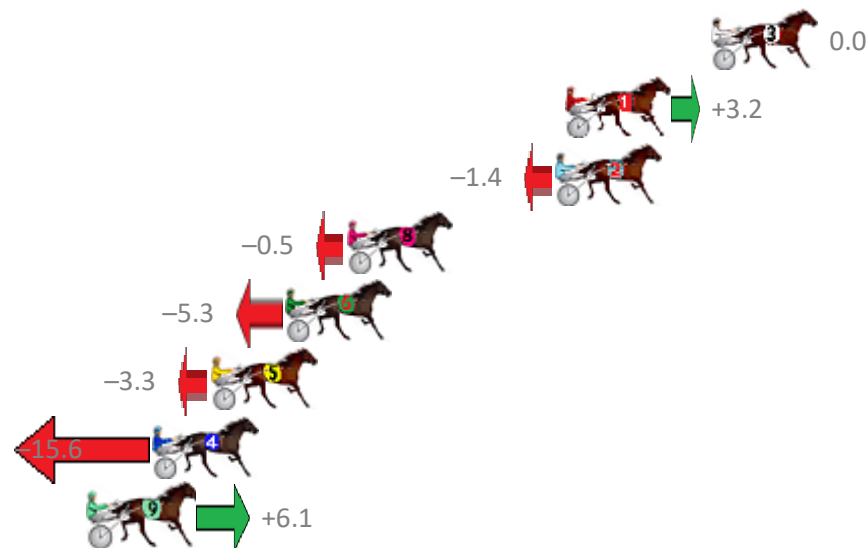

Finish Position and metres gained from 800m

Trots Sectionals
 Powered by
www.pjdata.com.au
 Home of PJ Trots Analyser

Albion Park Race 2 Distance 2138m

Friday, 1 December 2017

Gross Time: 2:36.00 MileRate: 1:57.40 LeadTime: 37.90s First Qtr: 30.10s Second Qtr: 30.80s Third Qtr: 28.30s Fourth Qtr: 28.90s