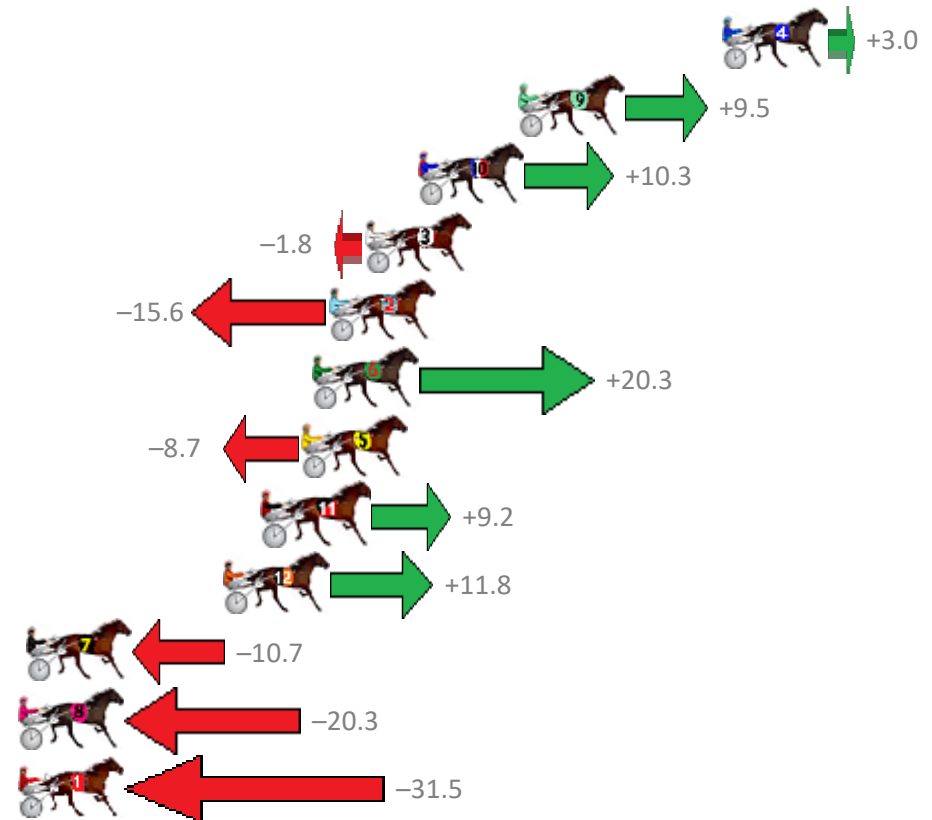

Albion Park Race 9 Distance 1660m

Friday, 1 December 2017

Gross Time: 1:57.90 MileRate: 1:54.30 LeadTime: 3.40s First Qtr: 27.50s Second Qtr: 30.50s Third Qtr: 28.00s Fourth Qtr: 28.50s

No	Horse	Plc	Margin	Time	800Time (W)	400 Time (W)
4	EARL JUJON	1	0.0m	1:57.90	56.29s (1)	28.50s (1)
9	CHARMS ON A ROLL	2	8.1m	1:58.48	55.83s (1)	28.83s (2)
10	REGAL NIGHTSHADE	3	12.1m	1:58.76	55.77s (1)	28.69s (2)
3	CATCH THE BREEZE	4	14.2m	1:58.91	56.63s (1)	28.70s (1)
2	ONE LAST ROLL	5	15.6m	1:59.01	57.60s (0)	29.60s (0)
6	IMA TOP TYCOON	6	16.3m	1:59.06	55.07s (1)	28.21s (1)
5	MASTER MONTANA	7	16.7m	1:59.09	57.11s (1)	29.21s (1)
11	ELMAUR JOY	8	18.2m	1:59.20	55.85s (1)	28.74s (2)
12	ALTA SURREAL	9	19.8m	1:59.31	55.67s (1)	28.56s (2)
7	ROCKWITH THEDEVIL	10	27.7m	1:59.87	57.26s (0)	29.32s (1)
8	DOOLITTLE DANDY	11	30.3m	2:00.06	57.93s (0)	29.82s (0)
1	VILLAGE CRUISER	12	36.3m	2:00.49	58.72s (0)	30.57s (0)

Finish Position and metres gained from 800m

Trots Sectionals
Powered by
www.pjdata.com.au
Home of PJ Trots Analyser

The Racing Queensland Board (trading as Racing Queensland) and provider are not responsible for the completeness or accuracy of any of the information contained herein, and makes no representations about its suitability for any purpose.