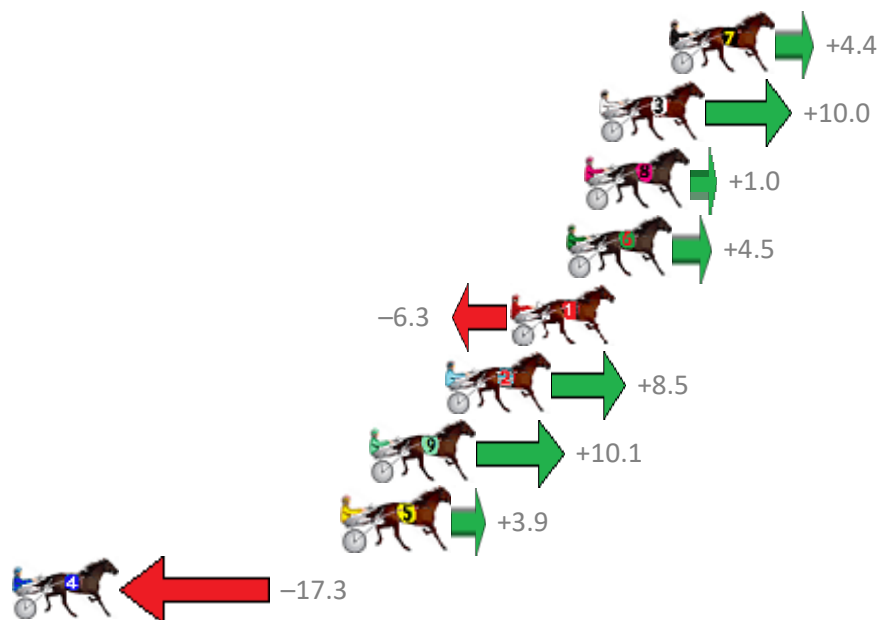

Albion Park Race 6 Distance 1660m

Tuesday, 19 December 2017

Gross Time: 1:57.70 MileRate: 1:54.10 LeadTime: 3.50s First Qtr: 27.40s Second Qtr: 30.70s Third Qtr: 28.40s Fourth Qtr: 27.70s

NoHorse	Plc	Margin	Time	800Time (W)	400 Time (W)
7 ELENIARK	1	0.0m	1:57.70	55.79s (1)	27.62s (1)
3 JOSSIE JAMES	2	2.8m	1:57.89	55.40s (1)	27.60s (2)
8 THATS HOW WEROLL	3	3.4m	1:57.94	56.03s (0)	27.64s (0)
6 BET IM SPECIAL	4	4.1m	1:57.98	55.78s (1)	27.60s (1)
1 CIRCLE LINE	5	6.3m	1:58.14	56.54s (0)	28.14s (0)
2 ROCKONBYE	6	8.9m	1:58.32	55.50s (1)	27.53s (1)
9 HEY PORSHA	7	11.9m	1:58.52	55.39s (1)	27.72s (2)
5 GLENFERRIE BABY	8	12.9m	1:58.59	55.83s (0)	27.50s (0)
4 PRECIOUS CULLEN	9	26.1m	1:59.51	57.31s (0)	28.77s (0)

Finish Position and metres gained from 800m

Trots Sectionals
Powered by
www.pjdata.com.au
Home of PJ Trots Analyser

The Racing Queensland Board (trading as Racing Queensland) and provider are not responsible for the completeness or accuracy of any of the information contained herein, and makes no representations about its suitability for any purpose.