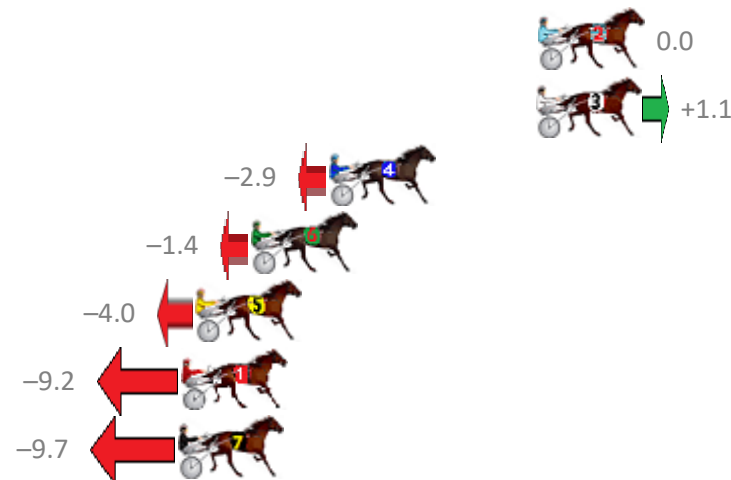

Albion Park Race 1 Distance 2647m

Tuesday, 19 December 2017

Gross Time: 3:29.90 MileRate: 2:07.60 LeadTime: 86.90s First Qtr: 32.80s Second Qtr: 32.00s Third Qtr: 29.50s Fourth Qtr: 28.70s

No Horse	Plc	Margin	Time	800Time (W)	400 Time (W)
2 HARD DONE BY	1	0.0m	3:29.90	58.20s (0)	28.70s (0)
3 TAIMATE SUCCESS	2	0.1m	3:29.91	58.12s (1)	28.62s (1)
4 LANSBURY	3	8.3m	3:30.50	58.41s (1)	28.88s (1)
6 LIAVA	4	11.4m	3:30.72	58.30s (2)	28.84s (2)
5 LAVROS SEGIL	5	13.6m	3:30.88	58.49s (1)	28.94s (1)
1 PRINCESS JESSICA	6	14.2m	3:30.92	58.87s (0)	29.30s (0)
7 MONORAIL	7	14.3m	3:30.93	58.91s (2)	29.40s (2)

Finish Position and metres gained from 800m

Trots Sectionals
Powered by
www.pjdata.com.au
Home of PJ Trots Analyser

The Racing Queensland Board (trading as Racing Queensland) and provider are not responsible for the completeness or accuracy of any of the information contained herein, and makes no representations about its suitability for any purpose.