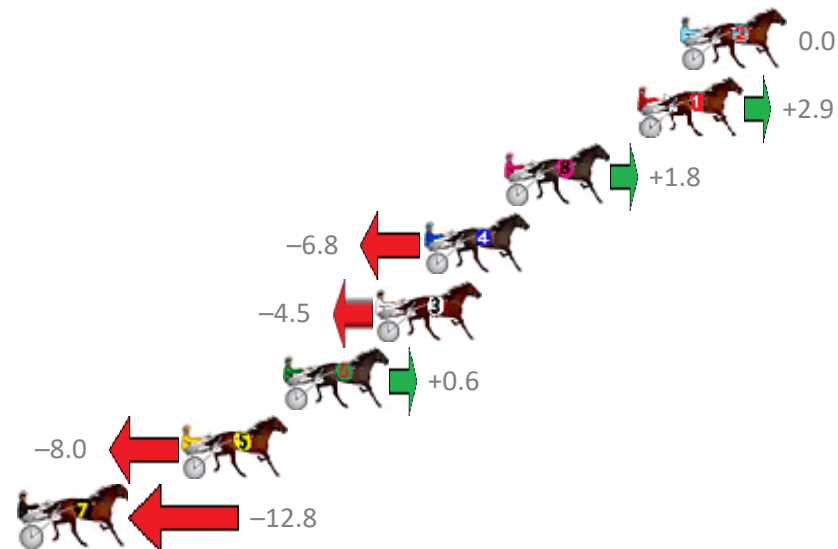

Albion Park Race 7 Distance 1660m

Tuesday, 19 December 2017

Gross Time: 1:57.60 MileRate: 1:54.00 LeadTime: 3.50s First Qtr: 27.80s Second Qtr: 30.40s Third Qtr: 28.50s Fourth Qtr: 27.40s

No	Horse	Plc	Margin	Time	800Time (W)	400 Time (W)
2	SICILIAN SLUMBER	1	0.0m	1:57.60	55.90s (0)	27.40s (0)
1	IMA GRUMPY POSSUM	2	1.7m	1:57.72	55.70s (0)	27.17s (0)
8	POMPIDOU	3	7.0m	1:58.08	55.77s (0)	27.25s (0)
4	CORPORAL LUNA	4	10.2m	1:58.30	56.38s (1)	27.89s (1)
3	RORY MACH	5	12.1m	1:58.43	56.21s (1)	27.72s (1)
6	RATE HIGHLY	6	15.8m	1:58.68	55.86s (1)	27.37s (2)
5	IMA SEA STORM	7	19.8m	1:58.96	56.46s (1)	27.91s (1)
7	ONE EYED TERROR	8	26.2m	1:59.39	56.79s (0)	28.10s (0)

Finish Position and metres gained from 800m

Trots Sectionals
Powered by
www.pjdata.com.au
Home of PJ Trots Analyser

The Racing Queensland Board (trading as Racing Queensland) and provider are not responsible for the completeness or accuracy of any of the information contained herein, and makes no representations about its suitability for any purpose.