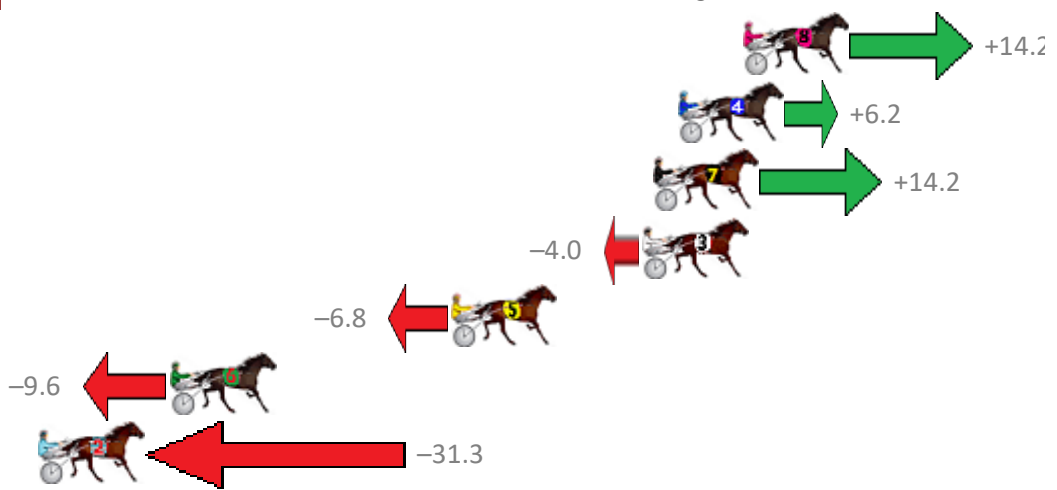

Albion Park Race 3 Distance 1660m

Tuesday, 19 December 2017

Gross Time: 1:58.90 MileRate: 1:55.20 LeadTime: 3.60s First Qtr: 26.60s Second Qtr: 30.50s Third Qtr: 28.60s Fourth Qtr: 29.60s

No	Horse	Plc	Margin	Time	800Time (W)	400 Time (W)
8	ZARAS DELIGHT	1	0.0m	1:58.90	57.17s (2)	29.02s (2)
4	ILIKEMILLIE	2	2.6m	1:59.09	57.75s (2)	29.72s (1)
7	MR MEDDLE	3	3.6m	1:59.17	57.17s (1)	28.98s (2)
3	RARING TO GO	4	4.0m	1:59.20	58.49s (0)	29.90s (0)
5	SURFACE TO AIR	5	11.6m	1:59.76	58.69s (1)	29.60s (1)
6	ROCKY CARRINGTON	6	22.8m	2:00.59	58.90s (1)	29.98s (2)
2	GLOWING COURAGE	7	35.9m	2:01.56	60.48s (0)	31.71s (0)

Finish Position and metres gained from 800m

Trots Sectionals
Powered by
www.pjdata.com.au
Home of PJ Trots Analyser

The Racing Queensland Board (trading as Racing Queensland) and provider are not responsible for the completeness or accuracy of any of the information contained herein, and makes no representations about its suitability for any purpose.