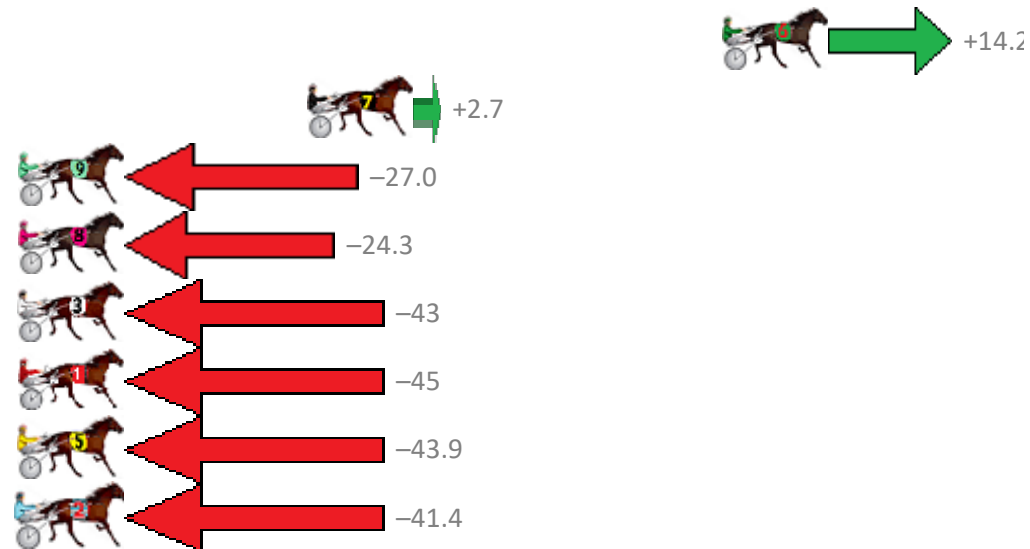

Albion Park Race 4 Distance 2138m

Tuesday, 19 December 2017

Gross Time: 2:36.20 MileRate: 1:57.60 LeadTime: 37.90s First Qtr: 29.80s Second Qtr: 30.90s Third Qtr: 28.60s Fourth Qtr: 29.00s

No	Horse	Plc	Margin	Time	800Time (W)	400 Time (W)
6	GLOVEMAN GILLY	1	0.0m	2:36.20	56.58s (2)	29.00s (1)
7	SHEZABONNYGEM	2	16.5m	2:37.40	57.41s (2)	29.67s (2)
9	TARIN KOWT	3	28.8m	2:38.29	59.54s (1)	30.77s (1)
8	GLENCORE	4	37.5m	2:38.92	59.35s (0)	30.50s (0)
3	COBRA BANNER	5	42.6m	2:39.29	60.67s (0)	31.73s (0)
1	LONG DIRT ROAD	6	48.9m	2:39.75	60.82s (0)	31.81s (1)
5	ROCKWITH THEDEVIL	7	50.1m	2:39.83	60.76s (1)	31.56s (1)
2	BETONTHEBAY	8	52.0m	2:39.97	60.58s (1)	31.48s (2)

Finish Position and metres gained from 800m

Trots Sectionals
Powered by
www.pjdata.com.au
Home of PJ Trots Analyser

The Racing Queensland Board (trading as Racing Queensland) and provider are not responsible for the completeness or accuracy of any of the information contained herein, and makes no representations about its suitability for any purpose.