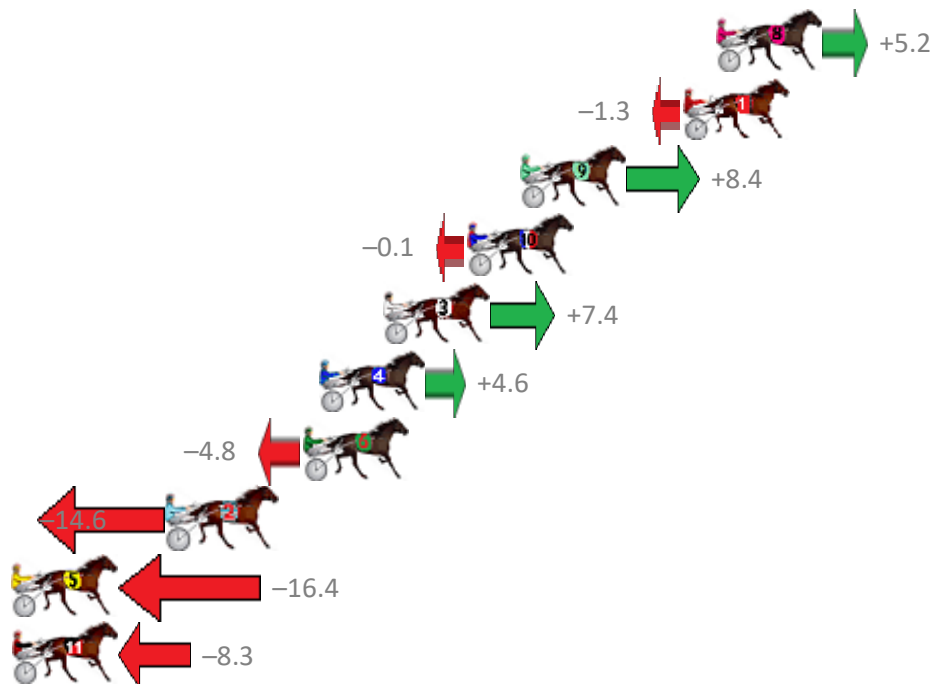

Albion Park Race 2 Distance 1660m

Tuesday, 19 December 2017

Gross Time: 2:00.10 MileRate: 1:56.40 LeadTime: 3.60s First Qtr: 28.60s Second Qtr: 31.00s Third Qtr: 28.20s Fourth Qtr: 28.70s

No	Horse	Plc	Margin	Time	800Time (W)	400 Time (W)
8	LIKES TO ROCK	1	0.0m	2:00.10	56.53s (0)	28.36s (0)
1	BALTIC BLUE EYES	2	1.3m	2:00.19	56.99s (0)	28.79s (0)
9	CALVERT HOT SHOT	3	7.8m	2:00.66	56.30s (1)	28.56s (2)
10	WILD ABOUT TOWN	4	9.9m	2:00.81	56.91s (0)	28.64s (0)
3	HAPPY FEELINGS	5	13.2m	2:01.05	56.37s (1)	28.15s (1)
4	MISS ROB ROY	6	15.8m	2:01.23	56.57s (0)	28.66s (0)
6	COREY WILLIAM	7	16.4m	2:01.28	57.24s (1)	29.12s (1)
2	QUEEN ZENOBIA	8	21.8m	2:01.66	57.94s (1)	29.86s (1)
5	SAINT MARA	9	30.6m	2:02.30	58.07s (0)	29.73s (1)
11	HOT DOGMA	10	32.7m	2:02.45	57.49s (2)	29.31s (2)

Finish Position and metres gained from 800m

Trots Sectionals
Powered by
www.pjdata.com.au
Home of PJ Trots Analyser