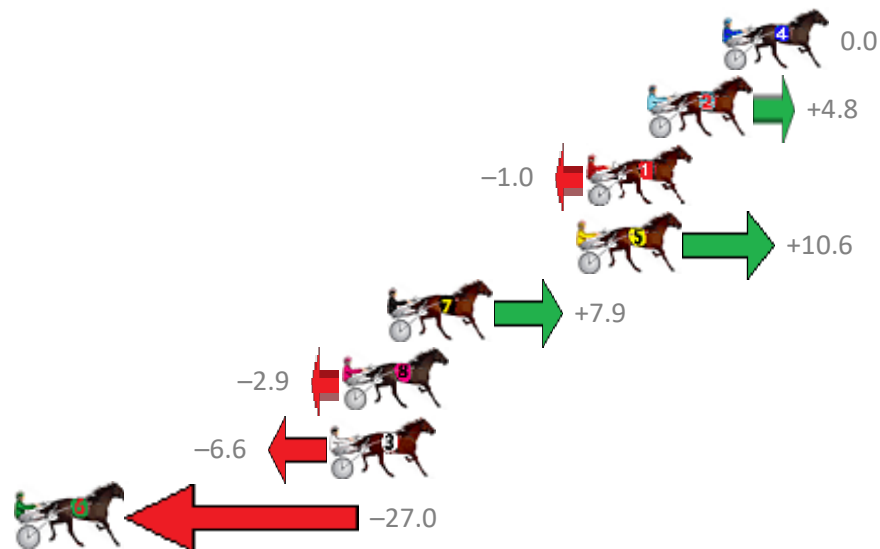

Albion Park Race 8 Distance 1660m

Tuesday, 19 December 2017

Gross Time: 1:58.10 MileRate: 1:54.50 LeadTime: 3.60s First Qtr: 27.60s Second Qtr: 30.00s Third Qtr: 28.80s Fourth Qtr: 28.10s

No	Horse	Plc	Margin	Time	800Time (W)	400 Time (W)
4	COMPLY OR DIE	1	0.0m	1:58.10	56.90s (0)	28.10s (0)
2	SHAREAPASSION	2	3.0m	1:58.31	56.56s (1)	27.99s (2)
1	JACCKA LONNY	3	5.4m	1:58.48	56.97s (0)	28.16s (0)
5	RUBYS BAD BOY	4	5.8m	1:58.51	56.15s (1)	27.82s (2)
7	MOHEGAN SUN	5	13.3m	1:59.03	56.34s (1)	28.14s (4)
8	MAJOR KIWI	6	15.1m	1:59.16	57.11s (1)	28.56s (3)
3	SUPALINER	7	15.6m	1:59.20	57.37s (0)	28.54s (0)
6	DEVIL DODGER	8	30.6m	2:00.25	58.82s (1)	29.76s (1)

Finish Position and metres gained from 800m

Trots Sectionals
Powered by
www.pjdata.com.au
Home of PJ Trots Analyser

The Racing Queensland Board (trading as Racing Queensland) and provider are not responsible for the completeness or accuracy of any of the information contained herein, and makes no representations about its suitability for any purpose.