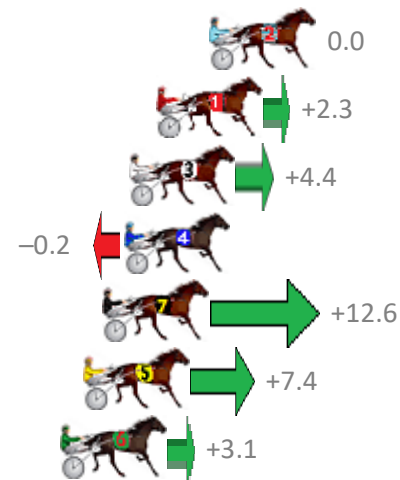

Albion Park Race 5 Distance 1660m

Tuesday, 19 December 2017

Gross Time: 1:56.10 MileRate: 1:52.50 LeadTime: 3.60s First Qtr: 26.90s Second Qtr: 29.30s Third Qtr: 28.20s Fourth Qtr: 28.10s

No	Horse	Plc	Margin	Time	800Time (W)	400 Time (W)
2	MAJESTIC MAJOR	1	0.0m	1:56.10	56.30s (0)	28.10s (0)
1	TALLYHO BROMAC	2	2.1m	1:56.25	56.14s (0)	27.94s (0)
3	MONTANA FALCON	3	3.2m	1:56.32	55.99s (1)	27.82s (1)
4	IDEAL SCOTT	4	3.4m	1:56.34	56.31s (1)	28.13s (1)
7	MUNROE	5	4.2m	1:56.40	55.41s (1)	27.29s (2)
5	MARKEY OH MARKEY	6	5.0m	1:56.45	55.78s (1)	27.64s (2)
6	THE SPACE INVADER	7	5.9m	1:56.51	56.08s (0)	27.90s (0)

Finish Position and metres gained from 800m

Trots Sectionals
Powered by
www.pjdata.com.au
Home of PJ Trots Analyser

The Racing Queensland Board (trading as Racing Queensland) and provider are not responsible for the completeness or accuracy of any of the information contained herein, and makes no representations about its suitability for any purpose.