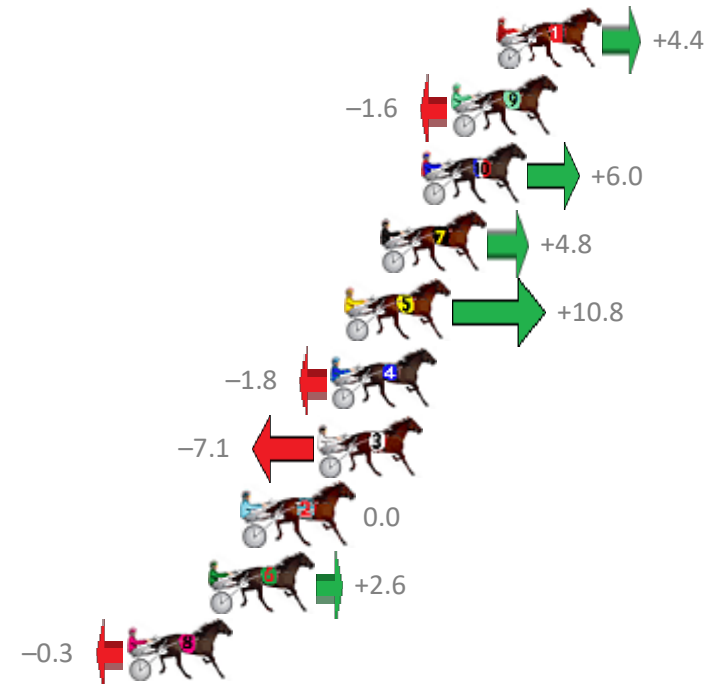

Redcliffe Race 7 Distance 1780m

Thursday, 18 January 2018

Gross Time: 2:13.30 MileRate: 2:00.60 LeadTime: 11.50s First Qtr: 31.10s Second Qtr: 31.10s Third Qtr: 29.00s Fourth Qtr: 30.60s

No	Horse	Plc	Margin	Time	800Time (W)	400 Time (W)
1	SWAFFHAM WATER	1	0.0m	2:13.30	59.27s (0)	30.26s (0)
9	ITS ALL GO	2	1.8m	2:13.44	59.72s (1)	30.72s (1)
10	HOW WE ROLL	3	3.0m	2:13.53	59.15s (2)	30.57s (2)
7	WHAT A FLIGHT	4	4.6m	2:13.65	59.24s (0)	30.26s (0)
5	LEO THE LION	5	6.0m	2:13.76	58.80s (1)	29.91s (1)
4	PALE BEAR BOO	6	6.6m	2:13.80	59.73s (1)	30.72s (1)
3	JULES AND DENISE	7	7.1m	2:13.84	60.13s (0)	31.14s (0)
2	WECANONLYHOPE	8	10.0m	2:14.07	59.60s (1)	30.62s (1)
6	HOT DOGMA	9	11.4m	2:14.17	59.41s (2)	30.40s (2)
8	KYLIE BROMAC	10	14.7m	2:14.42	59.62s (0)	30.70s (0)

Finish Position and metres gained from 800m

Trots Sectionals
Powered by
www.pjdata.com.au
Home of PJ Trots Analyser

The Racing Queensland Board (trading as Racing Queensland) and provider are not responsible for the completeness or accuracy of any of the information contained herein, and makes no representations about its suitability for any purpose.