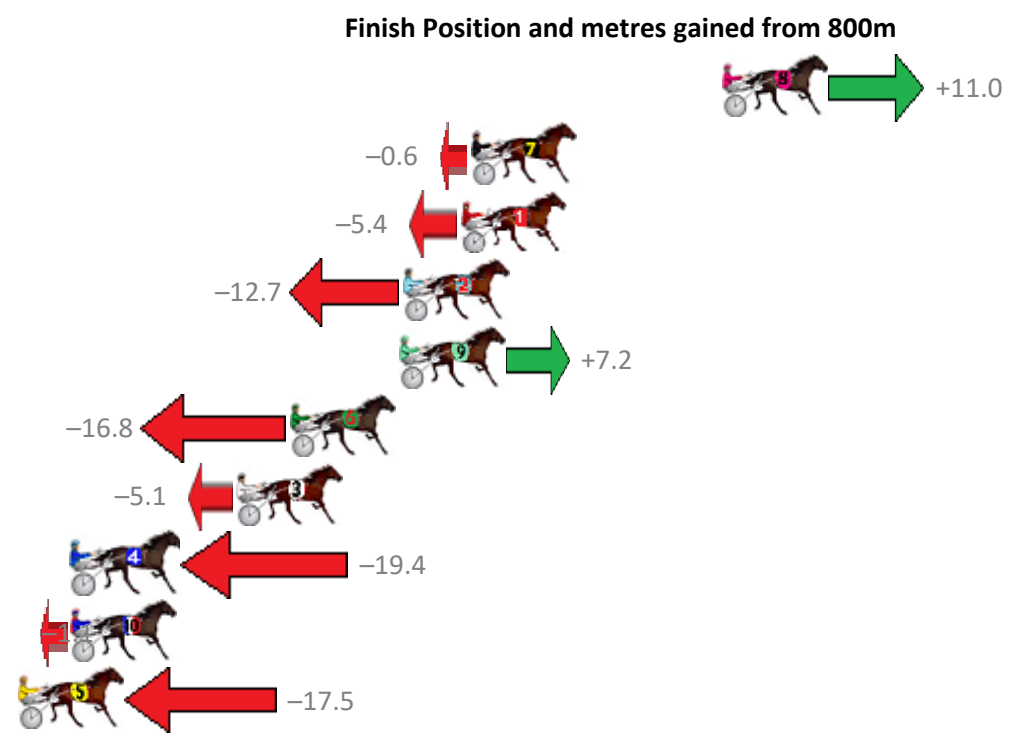

Redcliffe Race 5 Distance 1780m

Thursday, 18 January 2018

Gross Time: 2:13.40 MileRate: 2:00.60 LeadTime: 11.20s First Qtr: 30.90s Second Qtr: 31.40s Third Qtr: 29.50s Fourth Qtr: 30.40s

No	Horse	Plc	Margin	Time	800Time (W)	400 Time (W)
8	TIME TRAVELLER	1	0.0m	2:13.40	59.08s (1)	30.28s (2)
7	SISTA TO MAFUTA	2	10.0m	2:14.16	59.94s (0)	30.11s (0)
1	VILLAGE TREASURE	3	10.4m	2:14.19	60.30s (0)	30.49s (0)
2	MIDNIGHT BENDER	4	12.7m	2:14.37	60.85s (0)	31.37s (0)
9	IM ISABELLA	5	12.8m	2:14.37	59.36s (1)	30.26s (2)
6	SLIPPERY JADE	6	17.2m	2:14.71	61.16s (1)	31.31s (1)
3	TOSCA JACK	7	19.3m	2:14.87	60.28s (0)	30.57s (1)
4	JIMMY NGA	8	25.8m	2:15.36	61.35s (1)	31.39s (1)
10	CRYPTIC CHANCE	9	25.9m	2:15.37	59.98s (1)	30.76s (2)
5	GOTTA GO RALPHIE	10	32.9m	2:15.90	61.21s (1)	32.13s (2)