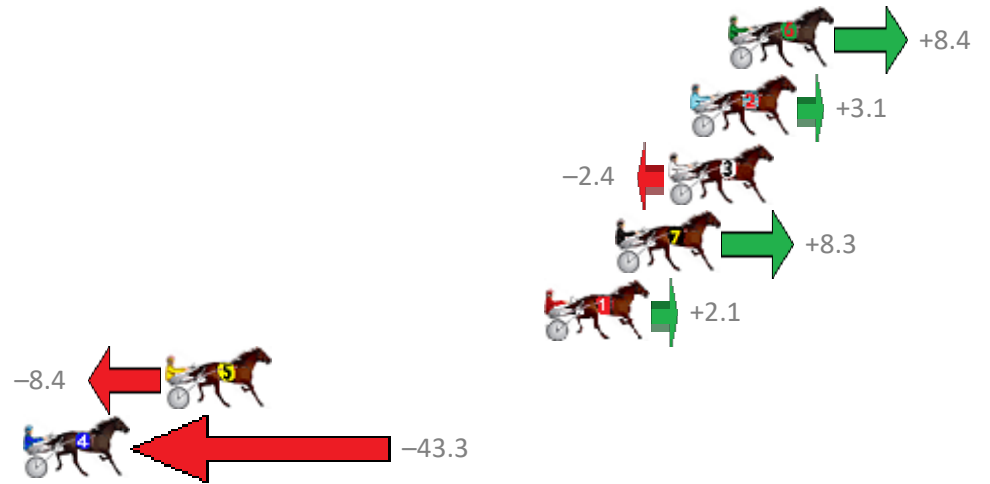

Redcliffe Race 1 Distance 2040m

Thursday, 18 January 2018

Gross Time: 2:31.80 MileRate: 1:59.70 LeadTime: 31.70s First Qtr: 29.80s Second Qtr: 29.90s Third Qtr: 30.60s Fourth Qtr: 29.80s

No	Horse	Plc	Margin	Time	800Time (W)	400 Time (W)
6	HOT ROD HEAVEN	1	0.0m	2:31.80	59.77s (1)	29.23s (2)
2	KATNISS	2	1.5m	2:31.91	60.17s (0)	29.58s (0)
3	SKYLARHAIN	3	2.4m	2:31.98	60.58s (0)	29.98s (0)
7	PUNTERS DELIGHT	4	4.5m	2:32.14	59.77s (1)	29.21s (2)
1	TRAIN WRECK	5	7.3m	2:32.34	60.24s (0)	29.67s (0)
5	MO JARNEY	6	22.4m	2:33.47	61.03s (0)	30.41s (0)
4	LEVI JADE	7	46.9m	2:35.29	63.67s (1)	32.98s (1)

Finish Position and metres gained from 800m

Trots Sectionals
Powered by
www.pjdata.com.au
Home of PJ Trots Analyser

The Racing Queensland Board (trading as Racing Queensland) and provider are not responsible for the completeness or accuracy of any of the information contained herein, and makes no representations about its suitability for any purpose.