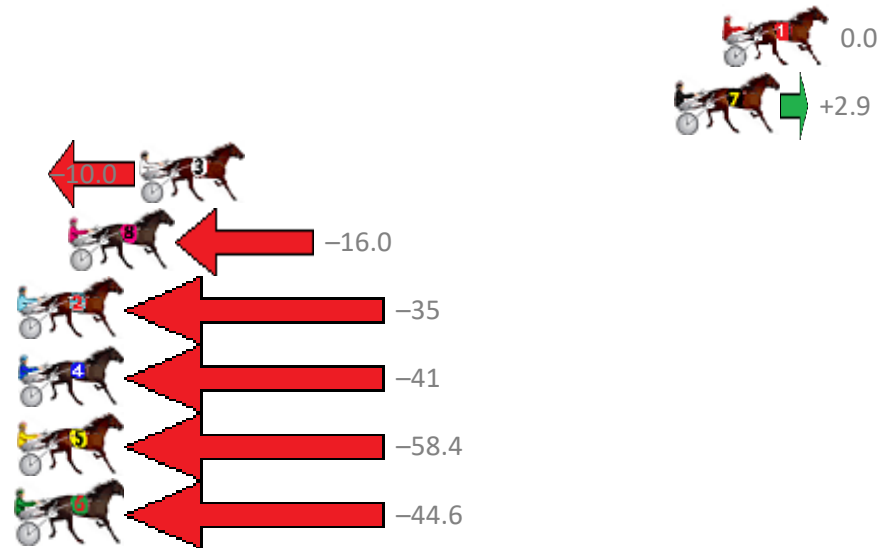

Redcliffe Race 2 Distance 1780m

Thursday, 18 January 2018

Gross Time: 2:12.80 MileRate: 2:00.10 LeadTime: 11.70s First Qtr: 30.40s Second Qtr: 32.60s Third Qtr: 29.30s Fourth Qtr: 28.80s

No	Horse	Plc	Margin	Time	800Time (W)	400 Time (W)
1	COURAGEOUS LEO	1	0.0m	2:12.80	58.10s (0)	28.80s (0)
7	ARK TEAMO	2	1.9m	2:12.94	57.89s (0)	28.63s (0)
3	WILLSINTOWN	3	23.2m	2:14.47	58.83s (1)	29.45s (1)
8	WESTERN FALCON	4	26.0m	2:14.67	59.26s (0)	30.02s (0)
2	HEADWIN	5	41.1m	2:15.76	60.61s (1)	31.08s (1)
4	MIGHTY MONTANA	6	42.0m	2:15.82	61.03s (1)	31.54s (1)
5	BILLY CLUBFOOT	7	77.6m	2:18.39	62.34s (1)	32.53s (1)
6	IMPETUOSO	8	83.0m	2:18.78	61.34s (0)	32.40s (0)

Finish Position and metres gained from 800m

Trots Sectionals
Powered by
www.pjdata.com.au
Home of PJ Trots Analyser

The Racing Queensland Board (trading as Racing Queensland) and provider are not responsible for the completeness or accuracy of any of the information contained herein, and makes no representations about its suitability for any purpose.