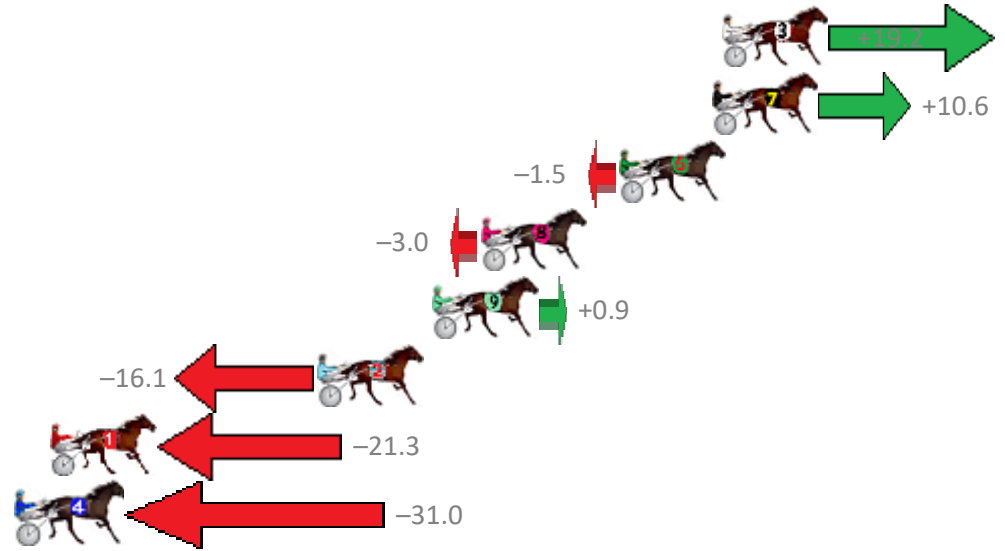

Redcliffe Race 6 Distance 2040m

Thursday, 18 January 2018

Gross Time: 2:33.20 MileRate: 2:00.80 LeadTime: 30.90s First Qtr: 31.30s Second Qtr: 30.50s Third Qtr: 28.90s Fourth Qtr: 31.60s

No	Horse	Plc	Margin	Time	800Time (W)	400 Time (W)
3	PROJECTILE	1	0.0m	2:33.20	59.05s (1)	30.73s (2)
7	CALCAVADO	2	0.4m	2:33.23	59.70s (0)	30.64s (1)
6	CELTIC CRUZA	3	4.1m	2:33.52	60.61s (1)	31.84s (1)
8	SURFACE TO AIR	4	9.6m	2:33.96	60.73s (2)	31.87s (2)
9	ROYAL TAZ	5	11.5m	2:34.11	60.43s (2)	31.96s (1)
2	ROCKY CARRINGTON	6	16.1m	2:34.47	61.72s (0)	32.87s (0)
1	CAMIVISTA	7	26.7m	2:35.31	62.11s (0)	33.05s (0)
4	FALCON VISTA	8	39.4m	2:36.31	62.84s (1)	33.13s (0)

Finish Position and metres gained from 800m

Trots Sectionals
Powered by
www.pjdata.com.au
Home of PJ Trots Analyser

The Racing Queensland Board (trading as Racing Queensland) and provider are not responsible for the completeness or accuracy of any of the information contained herein, and makes no representations about its suitability for any purpose.