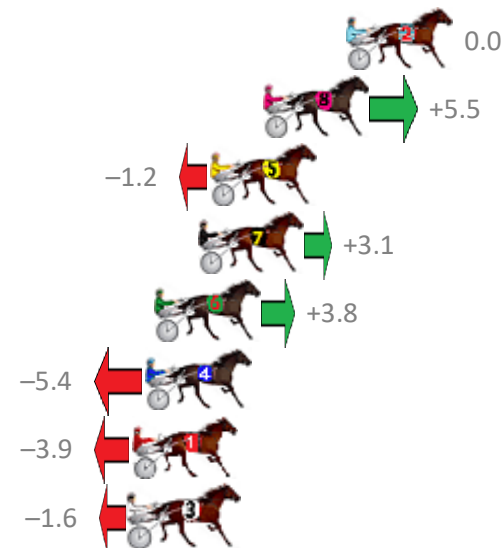

Albion Park Race 5 Distance 1660m

Tuesday, 23 January 2018

Gross Time: 1:58.60 MileRate: 1:54.90 LeadTime: 3.40s First Qtr: 28.30s Second Qtr: 31.10s Third Qtr: 27.70s Fourth Qtr: 28.10s

No	Horse	Plc	Margin	Time	800Time (W)	400 Time (W)
2	FIREBBY	1	0.0m	1:58.60	55.80s (0)	28.10s (0)
8	FEEL THE FAITH	2	3.3m	1:58.83	55.42s (0)	27.66s (0)
5	MAYWYNS BEST	3	5.4m	1:58.98	55.88s (2)	28.21s (2)
7	FEEL THE COURAGE	4	5.9m	1:59.01	55.58s (2)	27.91s (2)
6	TALLYHO BROMAC	5	7.6m	1:59.13	55.53s (1)	27.72s (2)
4	CHAPTER ONE	6	8.0m	1:59.16	56.18s (1)	28.32s (1)
1	LORNE BEACH	7	8.5m	1:59.20	56.07s (0)	28.36s (0)
3	JESSICA AMBER	8	8.6m	1:59.20	55.91s (1)	28.07s (1)

Finish Position and metres gained from 800m

Trots Sectionals
Powered by
www.pjdata.com.au
Home of PJ Trots Analyser

The Racing Queensland Board (trading as Racing Queensland) and provider are not responsible for the completeness or accuracy of any of the information contained herein, and makes no representations about its suitability for any purpose.