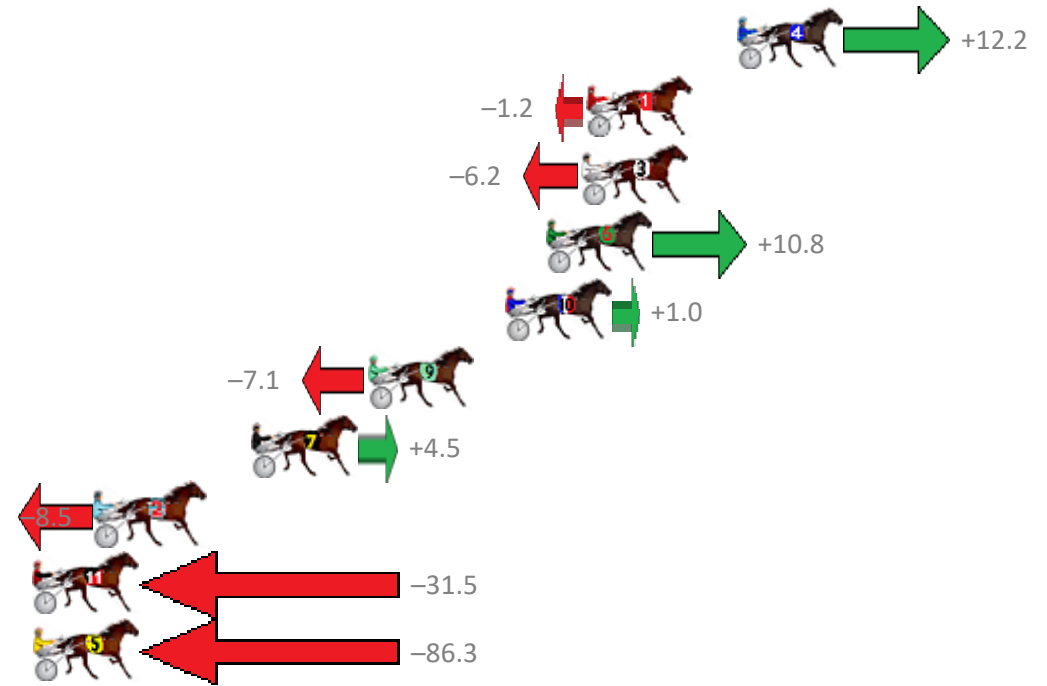

Albion Park Race 6 Distance 1660m

Tuesday, 23 January 2018

Gross Time: 1:57.50 MileRate: 1:53.90 LeadTime: 3.40s First Qtr: 27.00s Second Qtr: 29.40s Third Qtr: 28.60s Fourth Qtr: 29.10s

No	Horse	Plc	Margin	Time	800Time (W)	400 Time (W)
4	FAME ASSURED	1	0.0m	1:57.50	56.82s (1)	28.55s (1)
1	PINUP BOY	2	6.0m	1:57.94	57.79s (0)	29.23s (0)
3	LONGSHANKS	3	6.2m	1:57.95	58.15s (0)	29.55s (0)
6	ONLY ONE PROMISE	4	7.6m	1:58.05	56.92s (1)	28.75s (1)
10	MEANT TO BE ME	5	9.2m	1:58.17	57.63s (0)	29.14s (0)
9	LISA LINCOLN	6	14.7m	1:58.57	58.21s (1)	29.94s (1)
7	STYLISH FEELING	7	19.3m	1:58.90	57.38s (1)	29.24s (1)
2	MINI MIRACLE	8	25.5m	1:59.36	58.31s (0)	29.81s (0)
11	MAYWYNS COURAGE	9	43.3m	2:00.65	59.97s (2)	31.64s (2)
5	SAINT MARA	10	109.5m	2:05.47	63.92s (0)	34.71s (0)

Finish Position and metres gained from 800m

Trots Sectionals
Powered by
www.pjdata.com.au
Home of PJ Trots Analyser

The Racing Queensland Board (trading as Racing Queensland) and provider are not responsible for the completeness or accuracy of any of the information contained herein, and makes no representations about its suitability for any purpose.