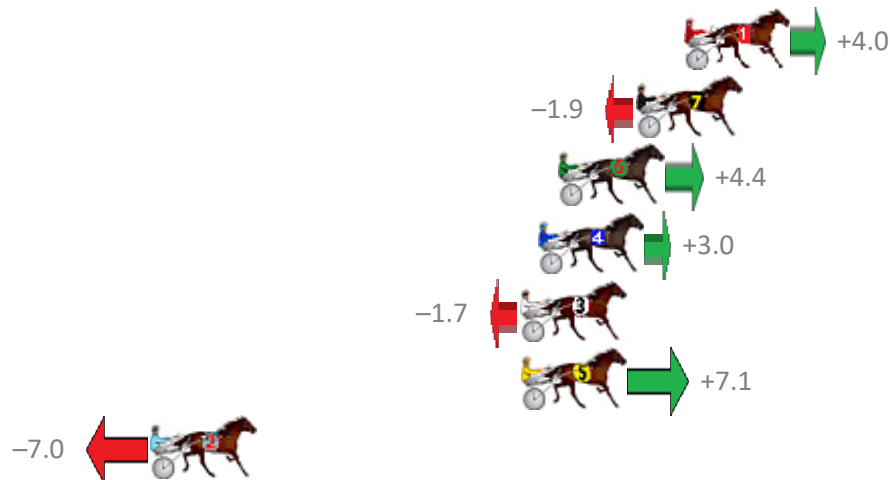

Albion Park Race 1 Distance 2647m

Tuesday, 23 January 2018

Gross Time: 3:26.80 MileRate: 2:05.70 LeadTime: 85.60s First Qtr: 32.20s Second Qtr: 31.20s Third Qtr: 29.30s Fourth Qtr: 28.50s

No	Horse	Plc	Margin	Time	800Time (W)	400 Time (W)
1	QUIETLY SPOKEN	1	0.0m	3:26.80	57.51s (1)	28.31s (1)
7	LAVROS SEGIL	2	1.9m	3:26.94	57.94s (0)	28.64s (0)
6	SCORCHED	3	5.0m	3:27.16	57.48s (0)	28.04s (0)
4	LIAVA	4	5.8m	3:27.21	57.58s (1)	28.34s (1)
3	LOCHABER	5	6.5m	3:27.26	57.92s (0)	28.49s (0)
5	JUSTABITCOCO	6	6.5m	3:27.26	57.29s (1)	27.92s (1)
2	HARD DONE BY	7	21.2m	3:28.31	58.31s (0)	28.83s (0)

Finish Position and metres gained from 800m

Trots Sectionals
Powered by
www.pjdata.com.au
Home of PJ Trots Analyser