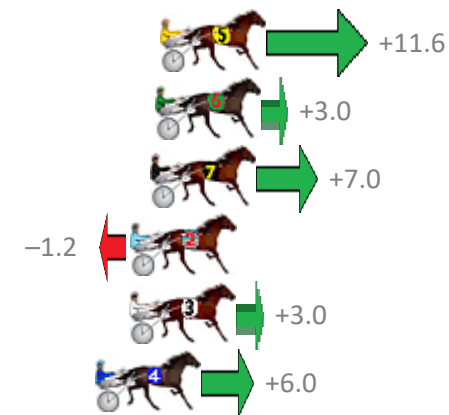

Albion Park Race 2 Distance 2138m

Tuesday, 23 January 2018

Gross Time: 2:37.80 MileRate: 1:58.80 LeadTime: 39.80s First Qtr: 30.80s Second Qtr: 30.40s Third Qtr: 28.60s Fourth Qtr: 28.20s

No Horse	Plc	Margin	Time	800Time (W)	400 Time (W)
5 RAESAWINNER	1	0.0m	2:37.80	55.98s (1)	27.47s (1)
6 SUPALINER	2	0.2m	2:37.81	56.59s (1)	28.10s (1)
7 BUY CHEVRON DIRECT	3	0.4m	2:37.83	56.30s (1)	27.79s (1)
2 DEVIL DODGER	4	1.2m	2:37.88	56.89s (0)	28.28s (0)
3 SHAREAPASSION	4	1.2m	2:37.88	56.59s (0)	27.99s (0)
4 MONARKMAC	6	2.6m	2:37.98	56.37s (0)	27.78s (0)

Finish Position and metres gained from 800m

Trots Sectionals
Powered by
www.pjdata.com.au
Home of PJ Trots Analyser