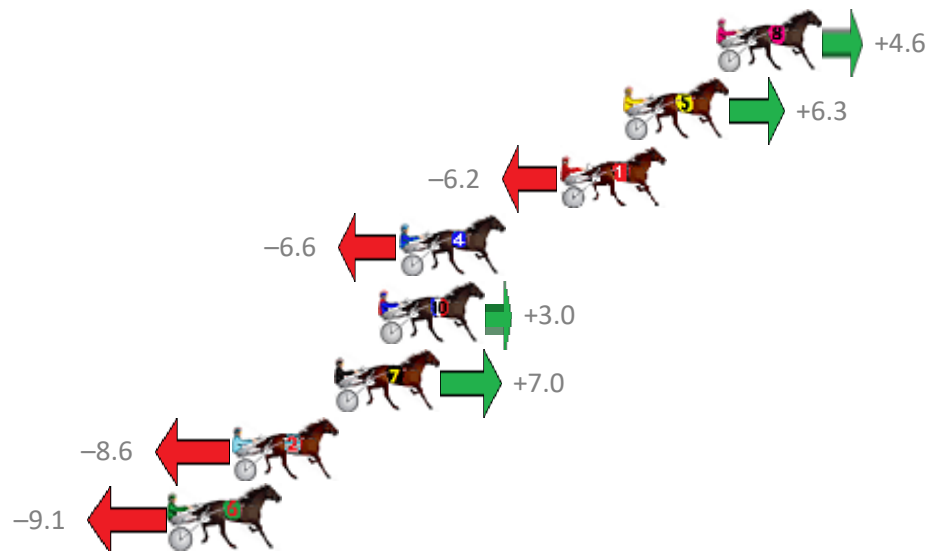

Albion Park Race 7 Distance 1660m

Tuesday, 23 January 2018

Gross Time: 1:57.10 MileRate: 1:53.50 LeadTime: 3.50s First Qtr: 28.40s Second Qtr: 29.40s Third Qtr: 27.70s Fourth Qtr: 28.10s

No	Horse	Plc	Margin	Time	800Time (W)	400 Time (W)
8	CHARMS ON A ROLL	1	0.0m	1:57.10	55.48s (0)	27.79s (0)
5	PSYCHEDELIC	2	3.7m	1:57.36	55.36s (0)	27.67s (0)
1	CLINTAL DO	3	6.2m	1:57.54	56.23s (0)	28.54s (0)
4	COVERT BEAUTY	4	12.6m	1:57.99	56.26s (1)	28.54s (1)
10	CIRCLE LINE	5	13.4m	1:58.04	55.59s (1)	27.90s (1)
7	TOMEARA	6	15.2m	1:58.17	55.31s (1)	27.72s (1)
2	HARD TO HEAR	7	19.2m	1:58.45	56.40s (1)	28.65s (1)
6	SUBTLE DELIGHT	8	21.7m	1:58.62	56.43s (2)	28.39s (2)

Finish Position and metres gained from 800m

Trots Sectionals
Powered by
www.pjdata.com.au
Home of PJ Trots Analyser

The Racing Queensland Board (trading as Racing Queensland) and provider are not responsible for the completeness or accuracy of any of the information contained herein, and makes no representations about its suitability for any purpose.