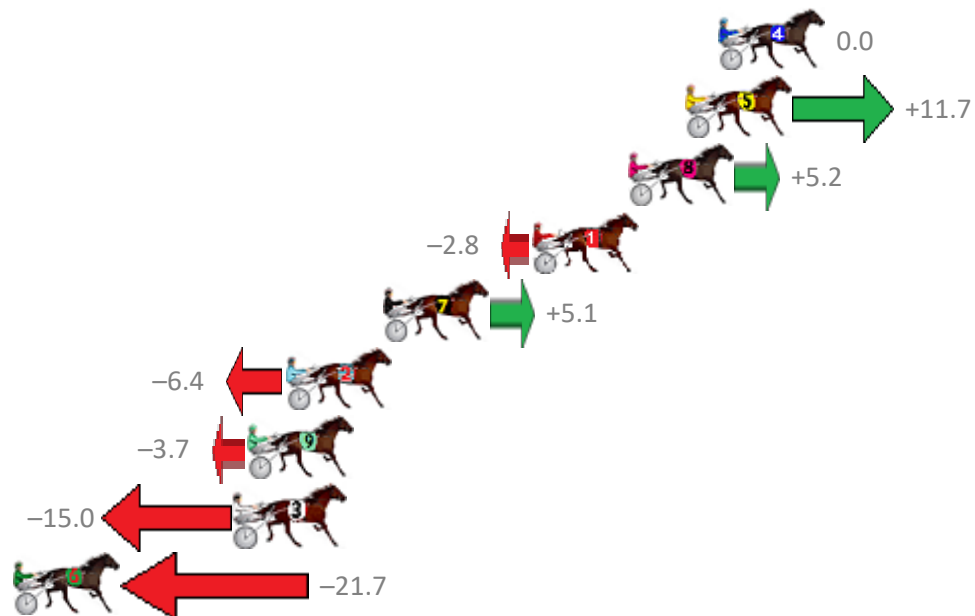

Albion Park Race 3 Distance 1660m

Tuesday, 23 January 2018

Gross Time: 1:59.50 MileRate: 1:55.80 LeadTime: 3.40s First Qtr: 29.00s Second Qtr: 30.40s Third Qtr: 28.10s Fourth Qtr: 28.60s

No	Horse	Plc	Margin	Time	800Time (W)	400 Time (W)
4	CROWNING GLORY	1	0.0m	1:59.50	56.70s (0)	28.60s (0)
5	MONUMENTAL	2	1.3m	1:59.59	55.87s (0)	27.69s (0)
8	DOMESTIC ART	3	3.6m	1:59.76	56.33s (0)	28.16s (0)
1	OYSTER STRIDE	4	7.4m	2:00.03	56.90s (0)	28.76s (0)
7	MY AJAYE	5	13.3m	2:00.45	56.34s (0)	28.22s (0)
2	JACKS GAMBIT	6	17.2m	2:00.73	57.15s (1)	28.94s (1)
9	CAPTAIN TURBULENCE	7	18.7m	2:00.84	56.96s (1)	28.88s (2)
3	CORPORAL JUJON	8	19.2m	2:00.87	57.76s (1)	29.62s (1)
6	SIR RORY	9	41.1m	2:02.44	58.24s (1)	30.15s (2)

Finish Position and metres gained from 800m

Trots Sectionals
Powered by
www.pjdata.com.au
Home of PJ Trots Analyser

The Racing Queensland Board (trading as Racing Queensland) and provider are not responsible for the completeness or accuracy of any of the information contained herein, and makes no representations about its suitability for any purpose.