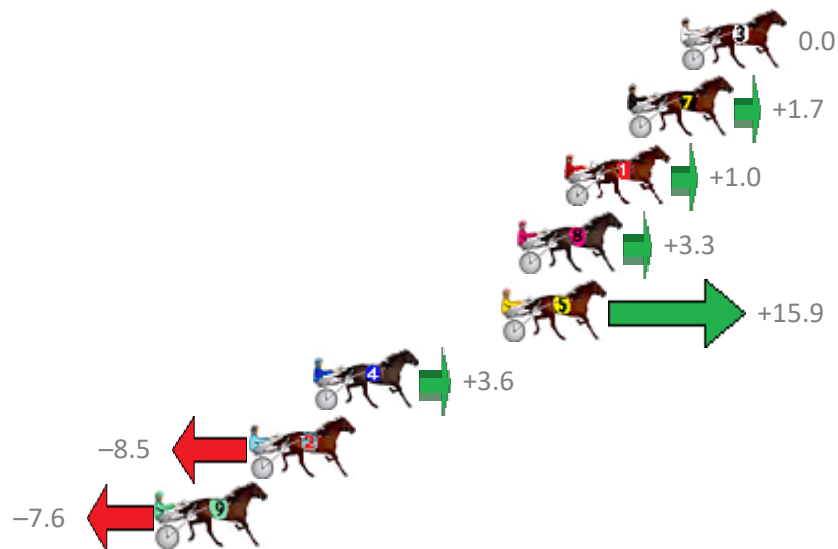

Albion Park Race 4 Distance 1660m

Tuesday, 23 January 2018

Gross Time: 1:56.60 MileRate: 1:53.10 LeadTime: 3.40s First Qtr: 27.70s Second Qtr: 28.80s Third Qtr: 27.60s Fourth Qtr: 29.10s

No	Horse	Plc	Margin	Time	800Time (W)	400 Time (W)
3	RATE HIGHLY	1	0.0m	1:56.60	56.70s (0)	29.10s (0)
7	POMPIDOU	2	2.1m	1:56.75	56.58s (1)	28.98s (1)
1	CORPORAL LUNA	3	4.6m	1:56.93	56.63s (0)	28.87s (0)
8	ANOTHER BROADWAY	4	6.5m	1:57.07	56.47s (0)	28.70s (0)
5	SPARKLING COLLECT	5	7.1m	1:57.12	55.57s (1)	27.78s (1)
4	PHANTOM ROCKSTAR	6	14.6m	1:57.66	56.44s (1)	28.65s (1)
2	MIDNIGHT PROWLER	7	17.1m	1:57.84	57.30s (1)	29.50s (1)
9	APPLAUSE	8	20.8m	1:58.11	57.24s (1)	29.42s (1)

Finish Position and metres gained from 800m

Trots Sectionals
Powered by
www.pjdata.com.au
Home of PJ Trots Analyser

The Racing Queensland Board (trading as Racing Queensland) and provider are not responsible for the completeness or accuracy of any of the information contained herein, and makes no representations about its suitability for any purpose.