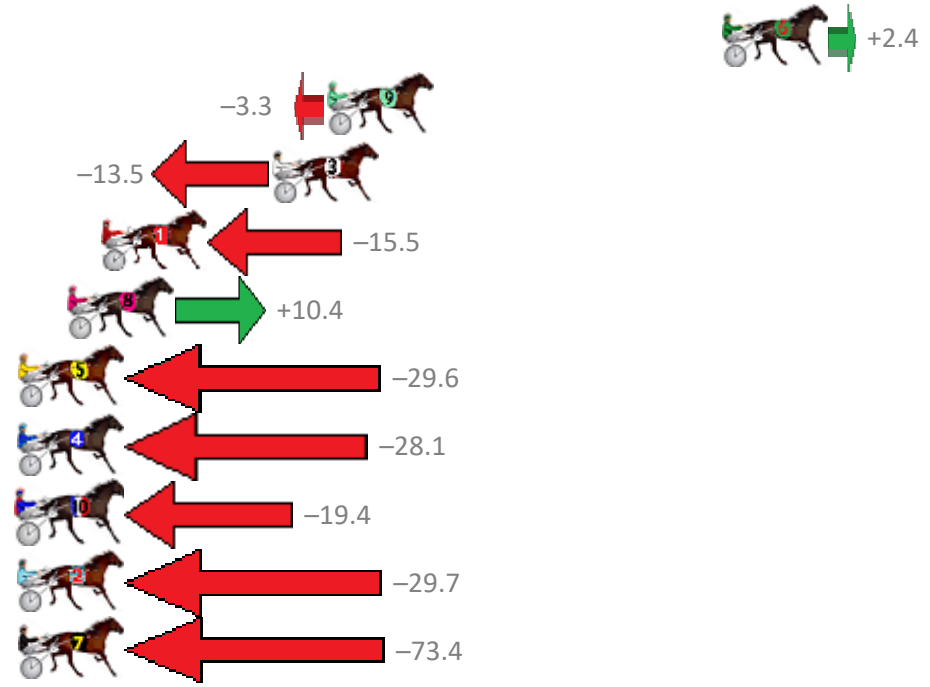

Redcliffe Race 5 Distance 1780m

Wednesday, 24 January 2018

Gross Time: 2:14.00 MileRate: 2:01.10 LeadTime: 12.30s First Qtr: 30.00s Second Qtr: 31.30s Third Qtr: 30.70s Fourth Qtr: 29.70s

No	Horse	Plc	Margin	Time	800Time (W)	400 Time (W)
6	ARK TEAMO	1	0.0m	2:14.00	60.22s (1)	29.64s (1)
9	WILLSINTOWN	2	15.7m	2:15.17	60.65s (1)	30.09s (1)
3	SPIRITO NERO	3	17.9m	2:15.33	61.42s (0)	30.72s (0)
1	RIPPLES OF FEAR	4	24.7m	2:15.83	61.57s (0)	30.84s (0)
8	YKIKAFIL	5	26.0m	2:15.93	59.61s (0)	29.76s (0)
5	WESTERN FALCON	6	29.6m	2:16.20	62.63s (0)	31.90s (0)
4	TORQUE TO THE MAX	7	35.3m	2:16.62	62.52s (1)	31.91s (1)
10	SCULPTURED	8	36.4m	2:16.70	61.86s (0)	31.29s (0)
2	MUSCLES FEELS GOOD	9	74.3m	2:19.52	62.64s (0)	32.29s (0)
7	ALLAMERICAN MOJO	10	133.4m	2:23.90	65.94s (0)	34.41s (0)

Finish Position and metres gained from 800m

Trots Sectionals
Powered by
www.pjdata.com.au
Home of PJ Trots Analyser

The Racing Queensland Board (trading as Racing Queensland) and provider are not responsible for the completeness or accuracy of any of the information contained herein, and makes no representations about its suitability for any purpose.