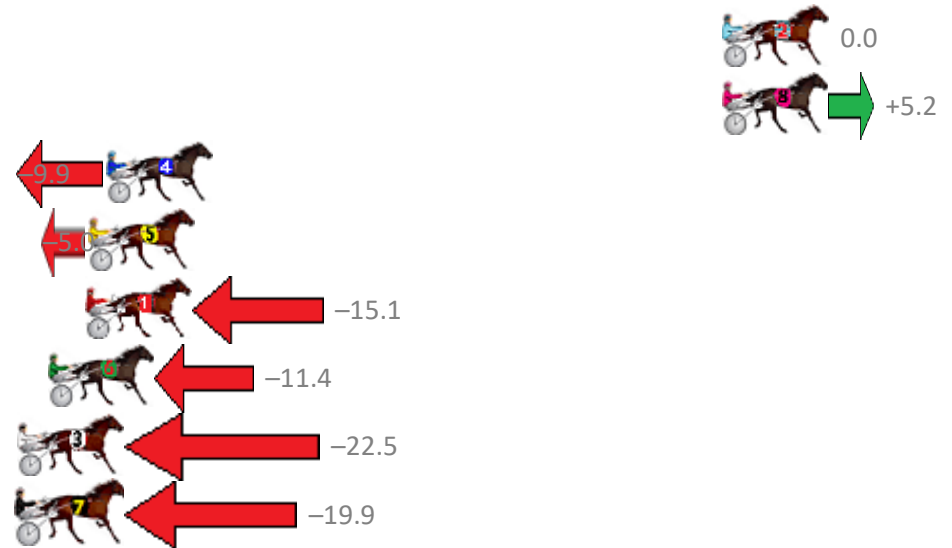

Redcliffe Race 7 Distance 1780m

Wednesday, 24 January 2018

Gross Time: 2:14.90   MileRate: 2:02.00   LeadTime: 11.90s   First Qtr: 31.70s   Second Qtr: 32.00s   Third Qtr: 30.50s   Fourth Qtr: 28.80s

No	Horse	Plc	Margin	Time	800Time (W)	400 Time (W)
2	SPLASH OF GOLD	1	0.0m	2:14.90	59.30s (0)	28.80s (0)
8	ULTIMATE AD	1	0.0m	2:14.90	58.91s (0)	28.45s (0)
4	MISTER CHOMP	3	24.5m	2:16.66	60.03s (1)	29.47s (2)
5	BE ON THE SLY	4	25.2m	2:16.71	59.67s (1)	29.29s (1)
1	ZARA ZARA REIGN	5	25.3m	2:16.72	60.42s (0)	29.92s (0)
6	THE JEWEL THIEF	6	26.8m	2:16.83	60.15s (0)	29.64s (0)
3	GROOVY MISS ANNIE	7	28.5m	2:16.95	60.97s (1)	30.32s (1)
7	IM ANGUS MATTGREG	8	30.3m	2:17.08	60.78s (1)	30.22s (2)

Finish Position and metres gained from 800m

Trots Sectionals
Powered by
www.pjdata.com.au
Home of PJ Trots Analyser

The Racing Queensland Board (trading as Racing Queensland) and provider are not responsible for the completeness or accuracy of any of the information contained herein, and makes no representations about its suitability for any purpose.