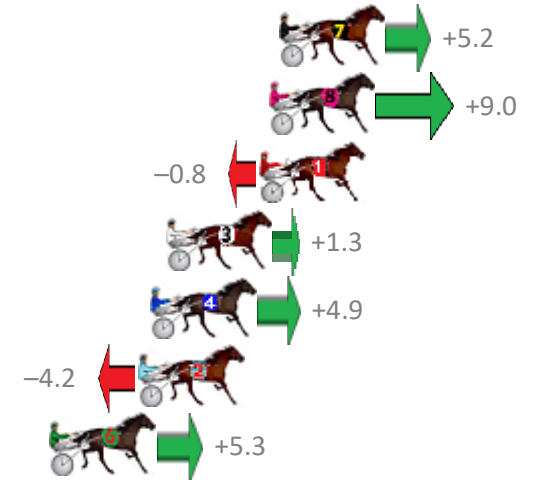

Redcliffe Race 4 Distance 1780m

Wednesday, 24 January 2018

Gross Time: 2:13.30 MileRate: 2:00.50 LeadTime: 11.00s First Qtr: 30.00s Second Qtr: 32.30s Third Qtr: 30.00s Fourth Qtr: 30.00s

No	Horse	Plc	Margin	Time	800Time (W)	400 Time (W)
7	CALCAVADO	1	0.0m	2:13.30	59.61s (0)	29.59s (0)
8	OUR PEPPERJACK	2	0.4m	2:13.33	59.33s (0)	29.28s (0)
1	HE CAN TALK	3	0.8m	2:13.36	60.06s (0)	30.06s (0)
3	MR MEDDLE	4	4.5m	2:13.64	59.90s (1)	29.86s (1)
4	ROYAL TAZ	5	5.1m	2:13.68	59.63s (1)	30.22s (2)
2	SHEZABONNYGEM	6	5.6m	2:13.72	60.31s (1)	30.28s (1)
6	ERNIE BARRASSO	7	9.1m	2:13.98	59.60s (1)	30.01s (2)

Finish Position and metres gained from 800m

Trots Sectionals
Powered by
www.pjdata.com.au
Home of PJ Trots Analyser

The Racing Queensland Board (trading as Racing Queensland) and provider are not responsible for the completeness or accuracy of any of the information contained herein, and makes no representations about its suitability for any purpose.