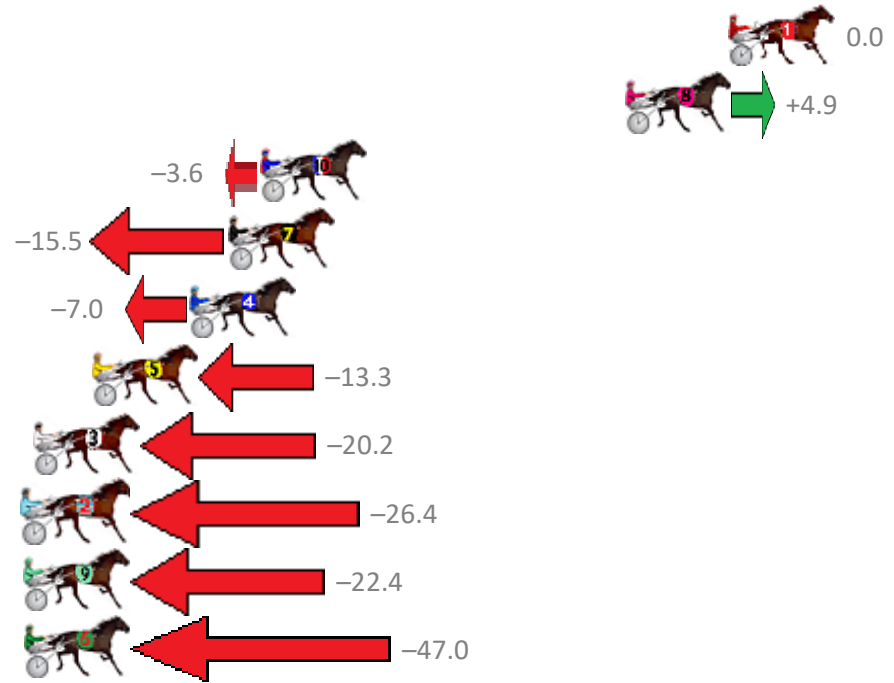

Redcliffe Race 1 Distance 2040m

Wednesday, 24 January 2018

Gross Time: 2:32.10 MileRate: 2:00.00 LeadTime: 30.20s First Qtr: 30.50s Second Qtr: 31.50s Third Qtr: 29.60s Fourth Qtr: 30.30s

No	Horse	Plc	Margin	Time	800Time (W)	400 Time (W)
1	OSCAR'S GLORY	1	0.0m	2:32.10	59.90s (0)	30.30s (0)
8	STRIKE POWER	2	4.1m	2:32.41	59.53s (0)	29.81s (0)
10	BOB GAGE	3	18.6m	2:33.51	60.17s (2)	30.13s (2)
7	MO JARNEY	4	19.9m	2:33.61	61.06s (0)	31.40s (0)
4	ITS ALL TORQUE	5	21.4m	2:33.72	60.42s (0)	30.68s (0)
5	PUNTERS DELIGHT	6	25.3m	2:34.02	60.90s (1)	30.82s (1)
3	SWAFFHAM WATER	7	27.6m	2:34.19	61.41s (1)	31.32s (1)
2	ILLAWONG LIVELY	8	29.4m	2:34.33	61.88s (1)	31.77s (1)
9	OLIVER WINKLE	9	32.6m	2:34.57	61.58s (2)	31.51s (2)
6	HERITAGE BEACH	10	52.2m	2:36.05	63.42s (2)	33.31s (2)

Finish Position and metres gained from 800m

Trots Sectionals
Powered by
www.pjdata.com.au
Home of PJ Trots Analyser

The Racing Queensland Board (trading as Racing Queensland) and provider are not responsible for the completeness or accuracy of any of the information contained herein, and makes no representations about its suitability for any purpose.