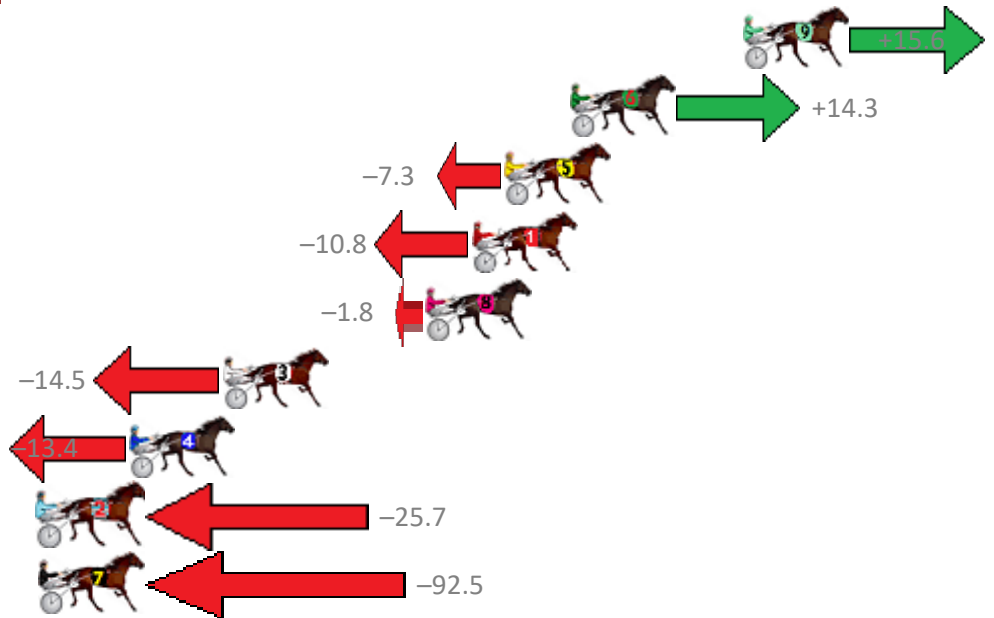

Redcliffe Race 2 Distance 1780m

Wednesday, 24 January 2018

Gross Time: 2:13.30 MileRate: 2:00.50 LeadTime: 11.40s First Qtr: 30.30s Second Qtr: 31.30s Third Qtr: 29.80s Fourth Qtr: 30.50s

No	Horse	Plc	Margin	Time	800Time (W)	400 Time (W)
9	VINTAGE DREAM	1	0.0m	2:13.30	59.12s (2)	29.39s (2)
6	LEVI JADE	2	6.9m	2:13.83	59.22s (2)	29.90s (1)
5	TRAIN WRECK	3	9.5m	2:14.02	60.85s (1)	30.95s (1)
1	PONOVER	4	10.8m	2:14.12	61.11s (0)	31.32s (0)
8	TAKALOOKATMENOW	5	12.6m	2:14.26	60.44s (2)	30.70s (2)
3	ANY WONDER	6	20.7m	2:14.88	61.39s (1)	31.73s (2)
4	CAESAR COURT	7	24.4m	2:15.16	61.31s (1)	31.60s (1)
2	HEZ TO BLAME	8	30.5m	2:15.63	62.24s (0)	32.28s (0)
7	XTRAORDINARY LOMB	9	164.5m	2:25.84	67.27s (0)	36.94s (0)

Finish Position and metres gained from 800m

Trots Sectionals
Powered by
www.pjdata.com.au
Home of PJ Trots Analyser

The Racing Queensland Board (trading as Racing Queensland) and provider are not responsible for the completeness or accuracy of any of the information contained herein, and makes no representations about its suitability for any purpose.