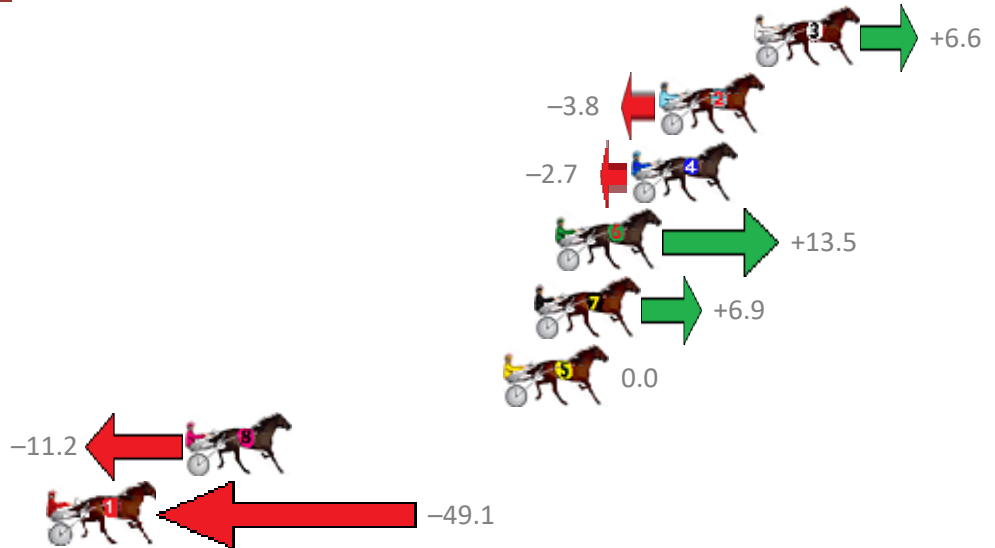

Redcliffe Race 6 Distance 1780m

Wednesday, 24 January 2018

Gross Time: 2:13.70 MileRate: 2:00.90 LeadTime: 11.60s First Qtr: 31.20s Second Qtr: 31.00s Third Qtr: 29.30s Fourth Qtr: 30.60s

No	Horse	Plc	Margin	Time	800Time (W)	400 Time (W)
3	MISS POSITIVITY	1	0.0m	2:13.70	59.41s (1)	30.00s (0)
2	CERTAINLY WAITNSEE	2	3.8m	2:13.99	60.18s (0)	30.89s (0)
4	ELUSIVE PROMISE	3	4.9m	2:14.07	60.10s (1)	30.73s (1)
6	HERES MY NUMBER	4	7.9m	2:14.30	58.89s (1)	30.06s (2)
7	MAYTHEHORSEBWITHU	5	8.7m	2:14.37	59.38s (1)	30.71s (2)
5	JUST CALL ME GOOSE	6	10.0m	2:14.46	59.90s (0)	29.96s (0)
8	OUR CHAMPION	7	22.6m	2:15.43	60.74s (1)	31.27s (1)
1	SAKOY	8	53.7m	2:17.81	63.58s (0)	33.65s (0)

Finish Position and metres gained from 800m

Trots Sectionals
Powered by
www.pjdata.com.au
Home of PJ Trots Analyser

The Racing Queensland Board (trading as Racing Queensland) and provider are not responsible for the completeness or accuracy of any of the information contained herein, and makes no representations about its suitability for any purpose.