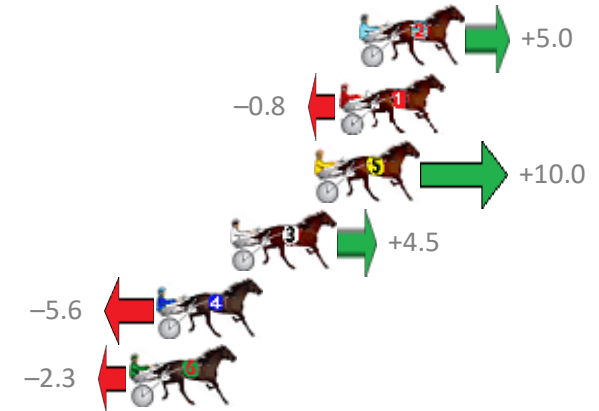

Albion Park Race 1 Distance 1660m

Tuesday, 27 February 2018

Gross Time: 2:03.90 MileRate: 2:00.10 LeadTime: 3.50s First Qtr: 29.10s Second Qtr: 31.80s Third Qtr: 30.00s Fourth Qtr: 29.50s

NoHorse	Plc	Margin	Time	800Time (W)	400 Time (W)
2 MISS MONEYBAGS	1	0.0m	2:03.90	59.13s (0)	29.15s (0)
1 LEFT A TERROR	2	0.8m	2:03.96	59.56s (0)	29.56s (0)
5 BOULDER CITY	3	1.8m	2:04.03	58.76s (1)	28.79s (1)
3 THE MONEY BALL	4	5.1m	2:04.28	59.17s (0)	29.17s (0)
4 POSER	5	8.0m	2:04.49	59.92s (1)	29.97s (1)
6 SPRINGFIELD DESIRE	6	9.1m	2:04.57	59.67s (1)	29.67s (1)

Finish Position and metres gained from 800m

Trots Sectionals
Powered by
www.pjdata.com.au
Home of PJ Trots Analyser

The Racing Queensland Board (trading as Racing Queensland) and provider are not responsible for the completeness or accuracy of any of the information contained herein, and makes no representations about its suitability for any purpose.