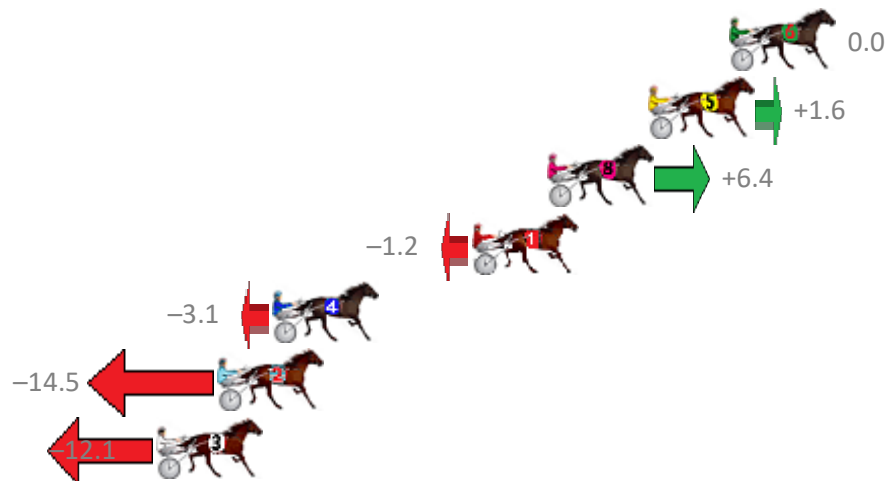

Albion Park Race 4 Distance 1660m

Tuesday, 27 February 2018

Gross Time: 1:59.70 MileRate: 1:56.10 LeadTime: 3.40s First Qtr: 28.70s Second Qtr: 31.50s Third Qtr: 28.60s Fourth Qtr: 27.50s

NoHorse	Plc	Margin	Time	800Time (W)	400 Time (W)
6 THATS HOW WEROLL	1	0.0m	1:59.70	56.10s (0)	27.50s (0)
5 KALINDA	2	3.2m	1:59.92	55.99s (0)	27.39s (0)
8 MR MEDDLE	3	7.2m	2:00.19	55.65s (0)	26.94s (0)
1 THE GUN ROCKSTAR	4	10.2m	2:00.40	56.18s (0)	27.54s (0)
4 ASHLEYS ANGEL	5	18.1m	2:00.94	56.32s (1)	27.75s (1)
2 MY ULTIMATE HELL	6	20.3m	2:01.10	57.12s (1)	28.51s (1)
3 HEAVENS HINT	7	22.7m	2:01.26	56.95s (1)	28.36s (1)

Finish Position and metres gained from 800m

Trots Sectionals
Powered by
www.pjdata.com.au
Home of PJ Trots Analyser

The Racing Queensland Board (trading as Racing Queensland) and provider are not responsible for the completeness or accuracy of any of the information contained herein, and makes no representations about its suitability for any purpose.