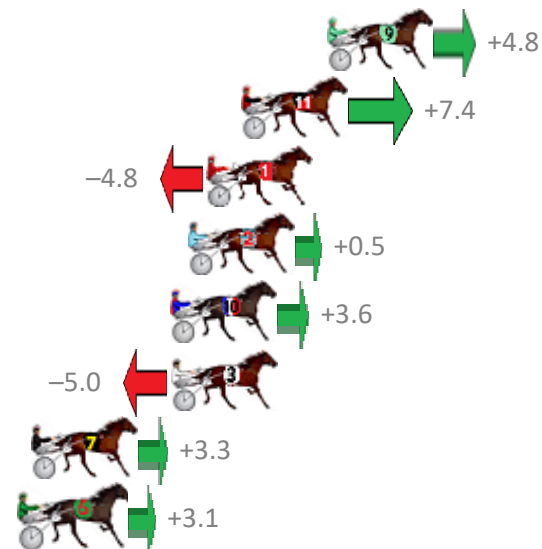

Albion Park Race 6 Distance 1660m

Tuesday, 27 February 2018

Gross Time: 1:59.90 MileRate: 1:56.20 LeadTime: 3.50s First Qtr: 27.90s Second Qtr: 30.70s Third Qtr: 28.90s Fourth Qtr: 28.90s

NoHorse	Plc	Margin	Time	800Time (W)	400 Time (W)
9 GOVINNI	1	0.0m	1:59.90	57.45s (0)	28.58s (0)
11 MISTER FANTANGLES	2	3.4m	2:00.15	57.27s (1)	28.42s (1)
1 MY AJAYE	3	4.8m	2:00.25	58.15s (0)	29.25s (0)
2 GOTTA GO RALPHIE	4	5.5m	2:00.30	57.76s (1)	28.88s (1)
10 MADEYAMONEY	5	6.2m	2:00.35	57.54s (0)	28.64s (0)
3 ITS ALL GO	6	6.2m	2:00.35	58.16s (1)	29.25s (1)
7 DOMESTIC ART	7	11.7m	2:00.75	57.56s (1)	28.70s (1)
6 TARIN KOWT	8	12.1m	2:00.77	57.58s (0)	28.65s (0)

Finish Position and metres gained from 800m

Trots Sectionals
Powered by
www.pjdata.com.au
Home of PJ Trots Analyser

The Racing Queensland Board (trading as Racing Queensland) and provider are not responsible for the completeness or accuracy of any of the information contained herein, and makes no representations about its suitability for any purpose.