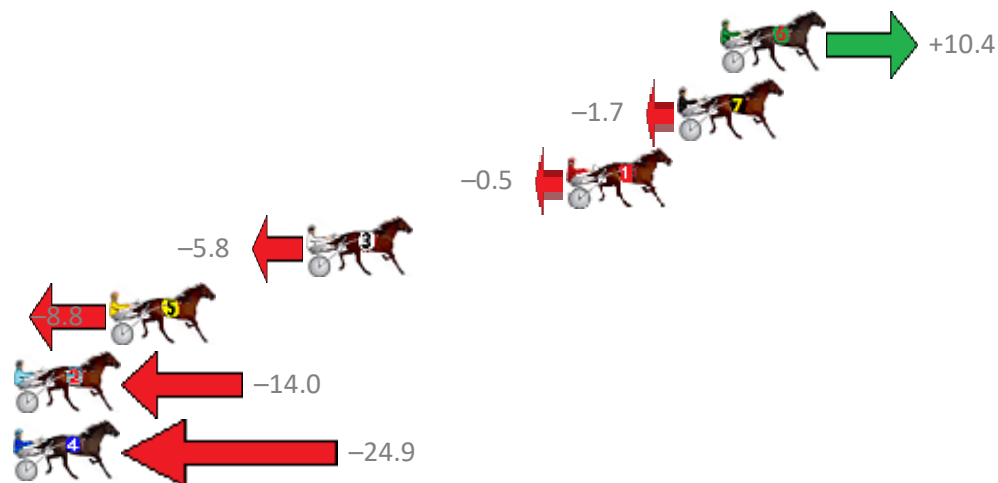

Albion Park Race 3 Distance 1660m

Tuesday, 27 February 2018

Gross Time: 1:58.50 MileRate: 1:54.90 LeadTime: 3.50s First Qtr: 27.10s Second Qtr: 30.90s Third Qtr: 28.30s Fourth Qtr: 28.70s

NoHorse	Plc	Margin	Time	800Time (W)	400 Time (W)
6 COREY WILLIAM	1	0.0m	1:58.50	56.26s (0)	28.04s (0)
7 MAYWYNS COURAGE	2	1.7m	1:58.62	57.12s (0)	28.82s (0)
1 ARK PATROL	3	6.1m	1:58.94	57.04s (0)	28.79s (0)
3 GETOUTNWALK	4	16.4m	1:59.68	57.41s (1)	28.80s (0)
5 GROOVY MISS ANNIE	5	24.2m	2:00.24	57.63s (1)	29.07s (1)
2 MILLY BROMAC	6	29.6m	2:00.62	58.00s (0)	29.40s (0)
4 HEAVENS HURRICANE	7	29.7m	2:00.63	58.77s (1)	30.10s (1)

Finish Position and metres gained from 800m

Trots Sectionals
Powered by
www.pjdata.com.au
Home of PJ Trots Analyser

The Racing Queensland Board (trading as Racing Queensland) and provider are not responsible for the completeness or accuracy of any of the information contained herein, and makes no representations about its suitability for any purpose.