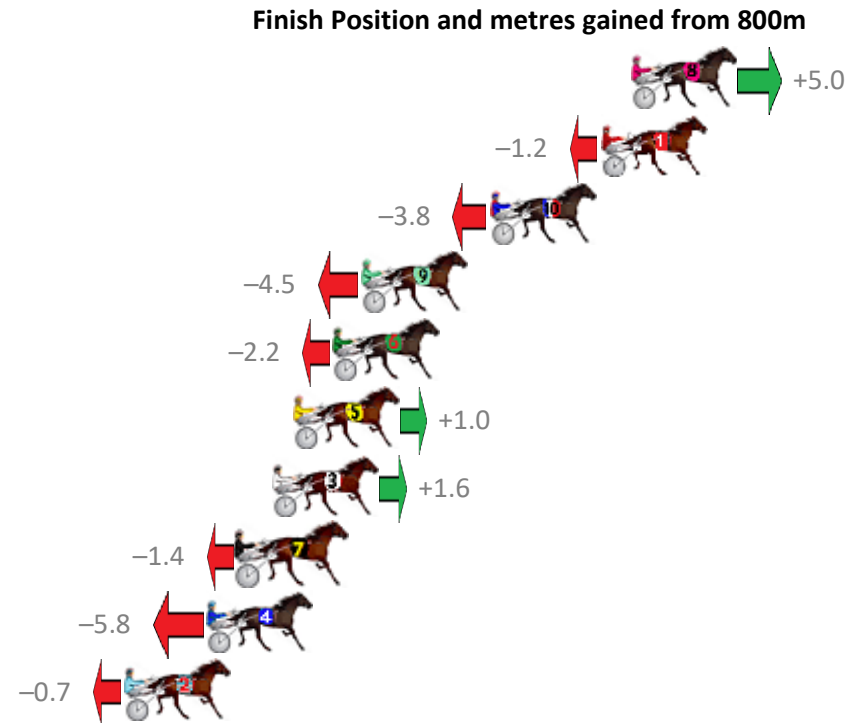

# Albion Park Race 7 Distance 2138m

Tuesday, 27 February 2018

Gross Time: 2:35.80 MileRate: 1:57.30 LeadTime: 37.40s First Qtr: 29.80s Second Qtr: 31.30s Third Qtr: 28.40s Fourth Qtr: 28.90s

NoHorse	Plc	Margin	Time	800Time (W)	400 Time (W)
8 BUCKHORN EXCHANGE	1	0.0m	2:35.80	56.94s (0)	28.48s (0)
1 IM NORMA JEAN	2	1.2m	2:35.89	57.39s (0)	28.99s (0)
10 OUR MAJOR DAY	3	5.6m	2:36.20	57.57s (1)	29.19s (1)
9 SKYFELLA CAM	4	10.7m	2:36.57	57.62s (1)	29.15s (1)
6 IM ROLLING STONED	5	11.8m	2:36.65	57.46s (0)	28.90s (0)
5 DIABOLO STAR	6	13.4m	2:36.77	57.23s (0)	28.63s (0)
3 MISTA NATURAL	7	14.2m	2:36.83	57.19s (1)	28.87s (2)
7 BANGKOK BRAVADO	8	15.6m	2:36.93	57.40s (2)	29.58s (2)
4 REGAL NIGHTSHADE	9	16.8m	2:37.01	57.72s (1)	29.16s (1)
2 CHEYENNE WARRIOR	10	20.1m	2:37.25	57.35s (2)	28.91s (3)