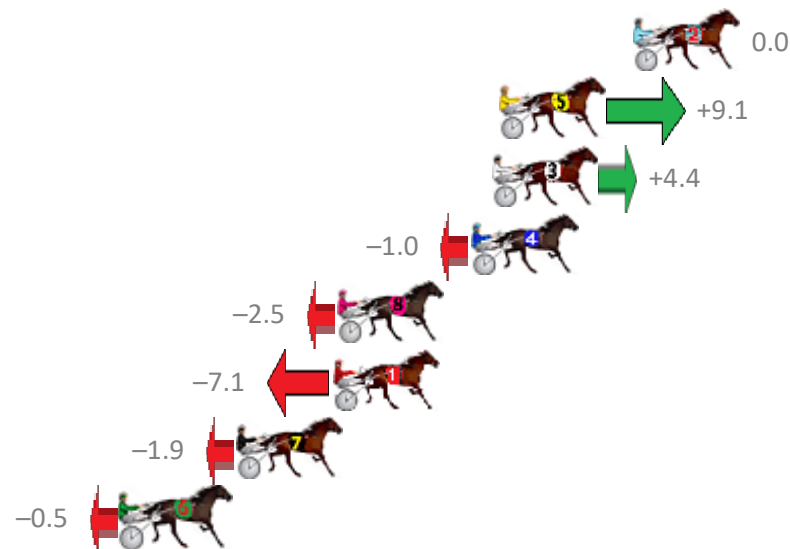

Albion Park Race 5 Distance 1660m

Tuesday, 27 February 2018

Gross Time: 1:58.50 MileRate: 1:54.90 LeadTime: 3.50s First Qtr: 29.20s Second Qtr: 30.50s Third Qtr: 28.00s Fourth Qtr: 27.30s

NoHorse	Plc	Margin	Time	800Time (W)	400 Time (W)
2 ELENIARK	1	0.0m	1:58.50	55.30s (0)	27.30s (0)
5 CLINTAL DO	2	5.3m	1:58.86	54.67s (1)	26.71s (1)
3 MANDY KRIDEN	3	5.6m	1:58.88	55.00s (1)	27.03s (1)
4 GET IN THE GROOVE	4	6.4m	1:58.94	55.37s (1)	27.38s (1)
8 PLAYNSERIOUS	5	11.7m	1:59.30	55.47s (0)	27.40s (0)
1 PARISIAN ROCKSTAR	6	11.9m	1:59.31	55.79s (0)	27.72s (0)
7 YANKEE STRUTTER	7	15.7m	1:59.57	55.43s (0)	27.35s (0)
6 MONTCALM	8	20.3m	1:59.89	55.33s (1)	27.42s (1)

Finish Position and metres gained from 800m

Trots Sectionals
Powered by
www.pjdata.com.au
Home of PJ Trots Analyser

The Racing Queensland Board (trading as Racing Queensland) and provider are not responsible for the completeness or accuracy of any of the information contained herein, and makes no representations about its suitability for any purpose.