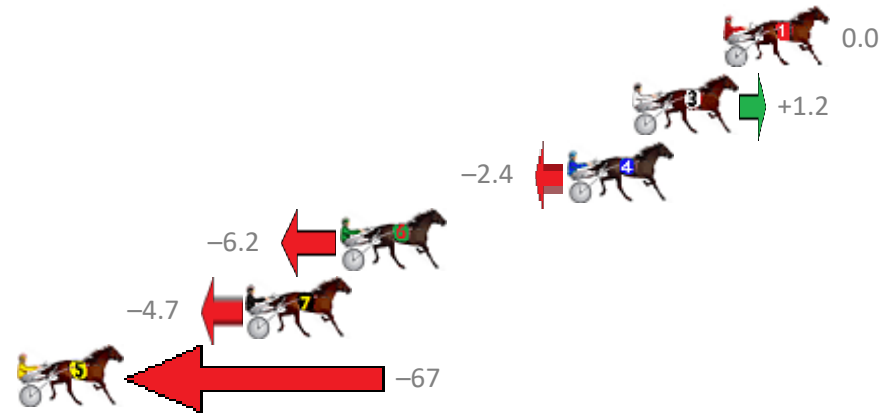

Albion Park Race 2 Distance 1660m

Tuesday, 27 February 2018

Gross Time: 2:06.30 MileRate: 2:02.40 LeadTime: 3.50s First Qtr: 30.00s Second Qtr: 34.40s Third Qtr: 31.30s Fourth Qtr: 27.10s

NoHorse	Plc	Margin	Time	800Time (W)	400 Time (W)
1 RED CHARMER	1	0.0m	2:06.30	58.40s (0)	27.10s (0)
3 DAPPER BESSIE	2	3.6m	2:06.54	58.31s (0)	27.03s (0)
4 ARK TEAMO	3	6.2m	2:06.72	58.58s (1)	27.44s (1)
6 BALTIC BLUE EYES	4	15.2m	2:07.33	58.85s (0)	27.59s (1)
7 GRIZZLY MONTANA	5	18.9m	2:07.58	58.74s (1)	27.77s (2)
5 WANDERIN MAN	6	75.6m	2:11.42	63.28s (1)	31.96s (2)

Finish Position and metres gained from 800m

Trots Sectionals
Powered by
www.pjdata.com.au
Home of PJ Trots Analyser

The Racing Queensland Board (trading as Racing Queensland) and provider are not responsible for the completeness or accuracy of any of the information contained herein, and makes no representations about its suitability for any purpose.