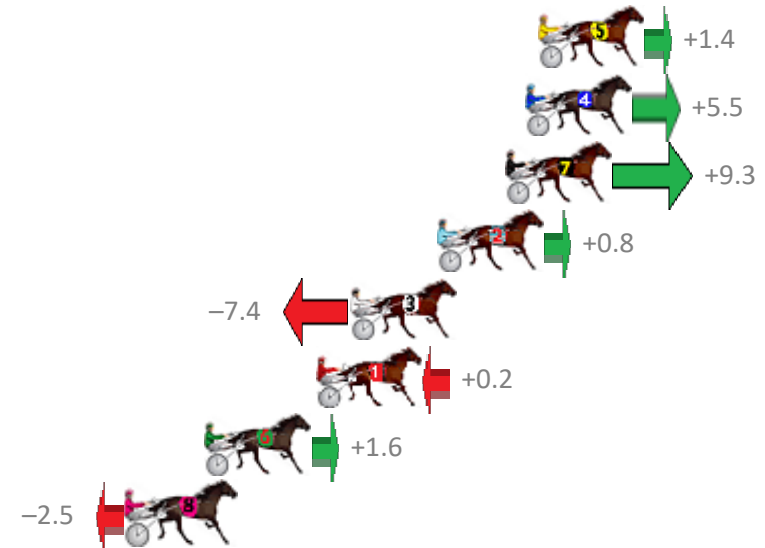

Albion Park Race 8 Distance 1660m

Tuesday, 27 February 2018

Gross Time: 1:58.50 MileRate: 1:54.90 LeadTime: 3.40s First Qtr: 28.10s Second Qtr: 31.00s Third Qtr: 28.50s Fourth Qtr: 27.50s

NoHorse	Plc	Margin	Time	800Time (W)	400 Time (W)
5 FRANKIE ROCKS	1	0.0m	1:58.50	55.90s (1)	27.47s (1)
4 MAKO BANNER	2	0.5m	1:58.53	55.62s (1)	27.20s (1)
7 BETTORTHANSPECIAL	3	1.3m	1:58.59	55.35s (1)	26.92s (1)
2 MAYWYNS BEST	4	4.0m	1:58.78	55.94s (0)	27.44s (0)
3 CATCHA LEFTY	5	7.4m	1:59.01	56.52s (0)	28.01s (0)
1 LANCELOT BROMAC	6	8.8m	1:59.11	55.99s (0)	27.49s (0)
6 OVERLAP	7	13.2m	1:59.41	55.89s (1)	28.08s (2)
8 IDEAL SCOTT	8	16.3m	1:59.62	56.17s (0)	27.80s (2)

Finish Position and metres gained from 800m

Trots Sectionals
Powered by
www.pjdata.com.au
Home of PJ Trots Analyser

The Racing Queensland Board (trading as Racing Queensland) and provider are not responsible for the completeness or accuracy of any of the information contained herein, and makes no representations about its suitability for any purpose.