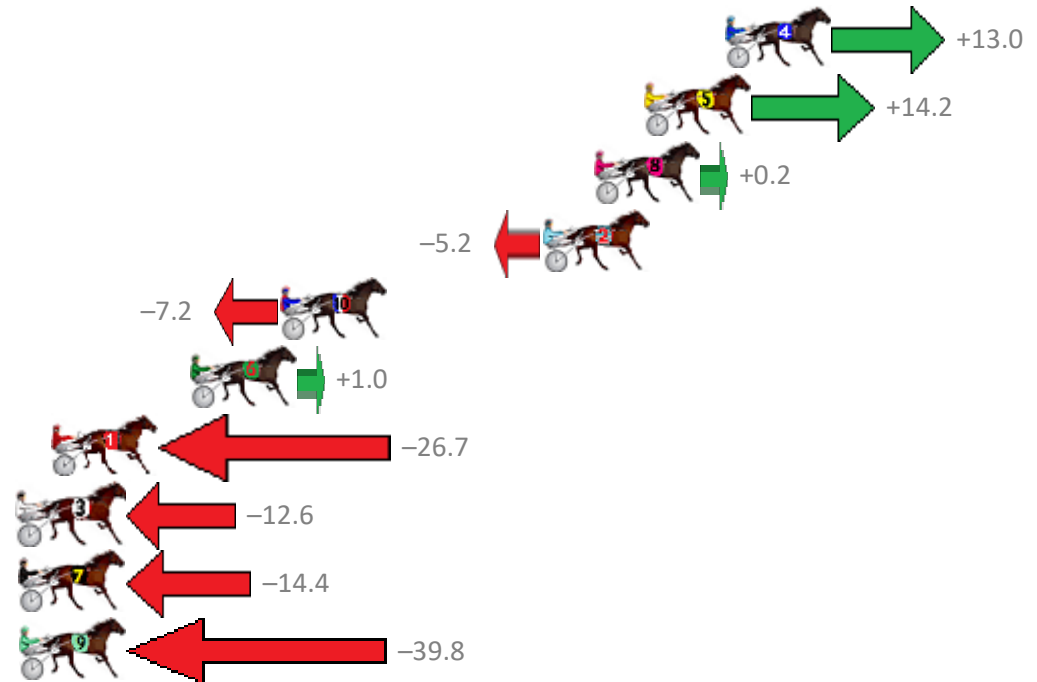

Albion Park Race 9 Distance 2138m

Tuesday, 27 February 2018

Gross Time: 2:32.80 MileRate: 1:55.00 LeadTime: 37.50s First Qtr: 28.10s Second Qtr: 30.10s Third Qtr: 28.10s Fourth Qtr: 29.00s

NoHorse	Plc	Margin	Time	800Time (W)	400 Time (W)
4 COLD IDEAL	1	0.0m	2:32.80	56.17s (1)	28.54s (1)
5 REDS JET STAR	2	3.2m	2:33.03	56.09s (1)	28.45s (2)
8 SPARKLING CULLECT	3	5.2m	2:33.18	57.09s (0)	28.67s (0)
2 A GOOD CHANCE	4	7.2m	2:33.32	57.47s (1)	29.52s (0)
10 CHAL FIRE	5	17.6m	2:34.08	57.61s (0)	29.26s (0)
6 CORPORAL LUNA	6	21.2m	2:34.34	57.03s (1)	29.25s (2)
1 BRING ON LEFTY	7	26.7m	2:34.74	59.01s (0)	30.53s (0)
3 GOODTIME STRIDE	8	28.4m	2:34.86	58.00s (0)	29.71s (0)
7 ALLS HUNKY DORY	9	34.4m	2:35.29	58.13s (0)	30.29s (1)
9 WATTLEBANK FLYER	10	47.4m	2:36.24	59.94s (1)	31.54s (1)

Finish Position and metres gained from 800m

Trots Sectionals
Powered by
www.pjdata.com.au
Home of PJ Trots Analyser

The Racing Queensland Board (trading as Racing Queensland) and provider are not responsible for the completeness or accuracy of any of the information contained herein, and makes no representations about its suitability for any purpose.