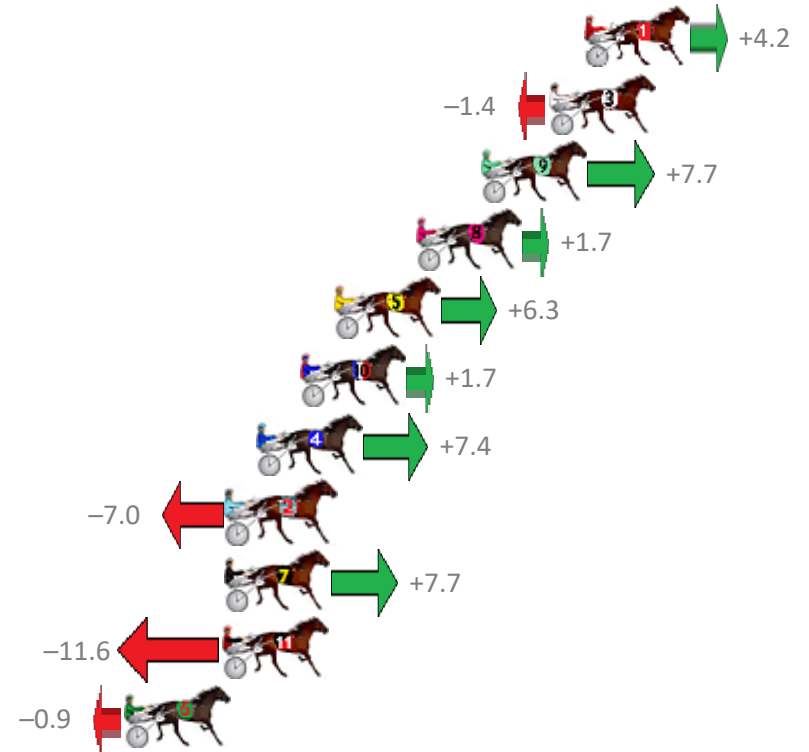

Albion Park Race 1 Distance 2138m

Saturday, 14 April 2018

Gross Time: 2:34.20 MileRate: 1:56.10 LeadTime: 38.30s First Qtr: 29.90s Second Qtr: 30.00s Third Qtr: 28.30s Fourth Qtr: 27.70s

No	Horse	Plc	Margin	Time	800Time (W)	400 Time (W)
1	JACKAROO BROMAC	1	0.0m	2:34.20	55.71s (0)	27.41s (0)
3	OUTLAW FELLA	2	1.4m	2:34.30	56.10s (0)	27.80s (0)
9	OUR WHITE KNIGHT	3	4.1m	2:34.48	55.46s (1)	27.72s (2)
8	JOYS A BABE	4	6.7m	2:34.66	55.88s (0)	27.51s (0)
5	CONSTANTLYSIDEWAYS	5	9.9m	2:34.89	55.56s (1)	27.68s (2)
10	BELLS BEACH HOUSE	6	11.3m	2:34.98	55.88s (0)	27.47s (0)
4	ZAC MAC	7	13.0m	2:35.10	55.48s (1)	27.53s (2)
2	IMA GRUMPY POSSUM	8	14.2m	2:35.18	56.49s (1)	28.00s (1)
7	REMEMBER THEM	9	14.3m	2:35.19	55.46s (0)	26.95s (0)
11	LANCELOT BROMAC	10	14.4m	2:35.20	56.81s (1)	28.32s (1)
6	BROADWAY PLAYBOY	11	18.3m	2:35.47	56.06s (0)	27.67s (0)

Finish Position and metres gained from 800m

Trots Sectionals
Powered by
www.pjdata.com.au
Home of PJ Trots Analyser

The Racing Queensland Board (trading as Racing Queensland) and provider are not responsible for the completeness or accuracy of any of the information contained herein, and makes no representations about its suitability for any purpose.