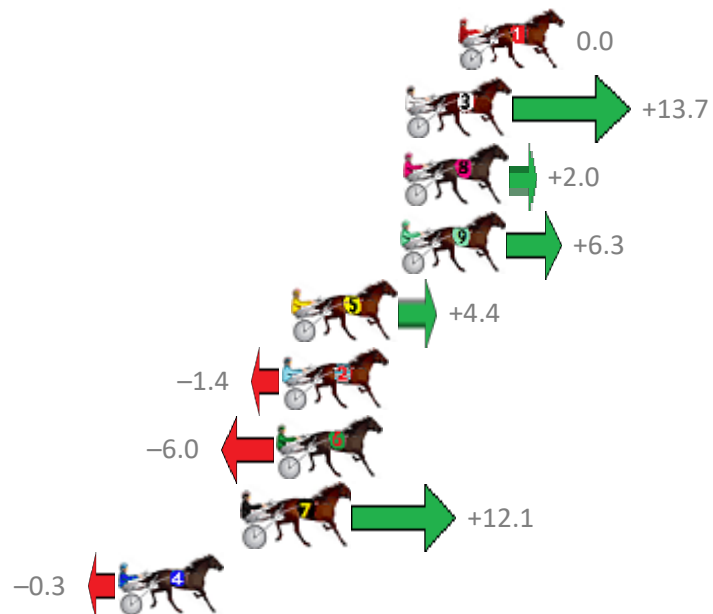

Albion Park Race 7 Distance 2138m

Saturday, 14 April 2018

Gross Time: 2:37.70 MileRate: 1:58.70 LeadTime: 38.80s First Qtr: 32.00s Second Qtr: 29.80s Third Qtr: 28.40s Fourth Qtr: 28.70s

No Horse	Plc	Margin	Time	800Time (W)	400 Time (W)
1 SAMS A CHAMP	1	0.0m	2:37.70	57.10s (0)	28.70s (0)
3 TOMEARA	2	2.1m	2:37.85	56.12s (1)	27.83s (2)
8 RUATO BAY	3	2.2m	2:37.86	56.96s (0)	28.53s (0)
9 HEZ RAZOR SHARP	4	2.3m	2:37.87	56.65s (0)	28.20s (0)
5 BUCKHORN EXCHANGE	5	6.6m	2:38.17	56.79s (1)	28.30s (1)
2 RIVERLEIGH ROCKET	6	7.0m	2:38.20	57.20s (1)	28.69s (1)
6 ROCKNROLL MUSIC	7	7.2m	2:38.22	57.53s (1)	29.03s (1)
7 MUCHO MACHO MAN	8	8.5m	2:38.31	56.24s (1)	28.15s (3)
4 NOLONGA YOUR CHOIC	9	13.5m	2:38.67	57.12s (0)	28.65s (0)

Finish Position and metres gained from 800m

Trots Sectionals
Powered by
www.pjdata.com.au
Home of PJ Trots Analyser

The Racing Queensland Board (trading as Racing Queensland) and provider are not responsible for the completeness or accuracy of any of the information contained herein, and makes no representations about its suitability for any purpose.