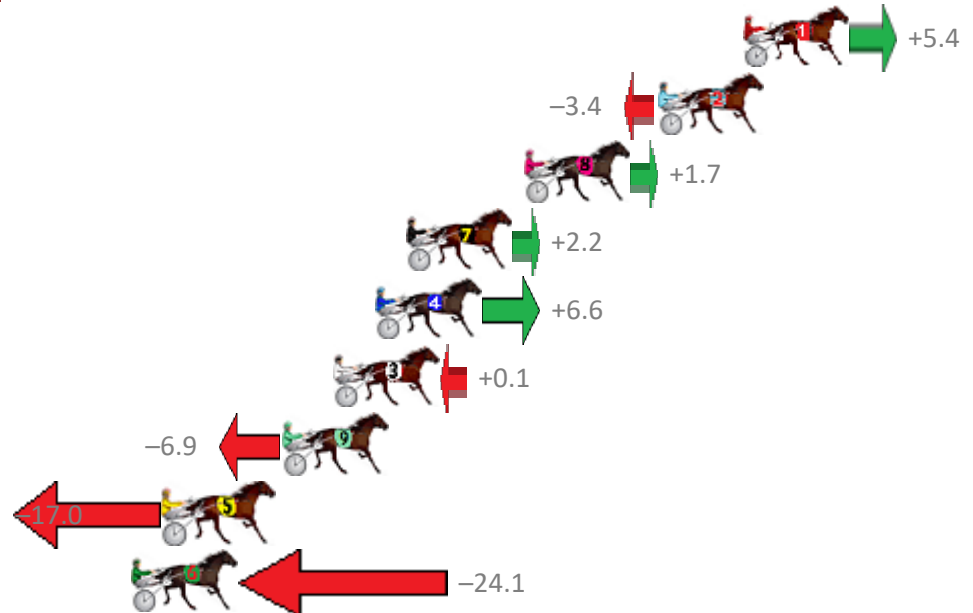

Albion Park Race 9 Distance 1660m

Saturday, 14 April 2018

Gross Time: 1:58.70 MileRate: 1:55.10 LeadTime: 3.50s First Qtr: 28.60s Second Qtr: 29.50s Third Qtr: 28.40s Fourth Qtr: 28.70s

No	Horse	Plc	Margin	Time	800Time (W)	400 Time (W)
1	COMIGAL	1	0.0m	1:58.70	56.71s (0)	28.34s (0)
2	JESSICA AMBER	2	3.4m	1:58.94	57.34s (0)	28.94s (0)
8	LOMBO RANMILES	3	8.7m	1:59.32	56.98s (0)	28.56s (0)
7	YANKEE STRUTTER	4	13.4m	1:59.66	56.94s (0)	28.57s (0)
4	VADER	5	14.6m	1:59.75	56.63s (1)	28.27s (2)
3	JACK HAMMER	6	16.3m	1:59.87	57.09s (1)	28.69s (2)
9	MASTER MONTANA	7	18.3m	2:00.01	57.59s (1)	29.04s (1)
5	ILLAWONG DREAMTIM	8	23.0m	2:00.35	58.31s (1)	29.69s (1)
6	SECRET SMILE	9	24.3m	2:00.44	58.82s (1)	30.19s (1)

Finish Position and metres gained from 800m

Trots Sectionals
Powered by
www.pjdata.com.au
Home of PJ Trots Analyser

The Racing Queensland Board (trading as Racing Queensland) and provider are not responsible for the completeness or accuracy of any of the information contained herein, and makes no representations about its suitability for any purpose.