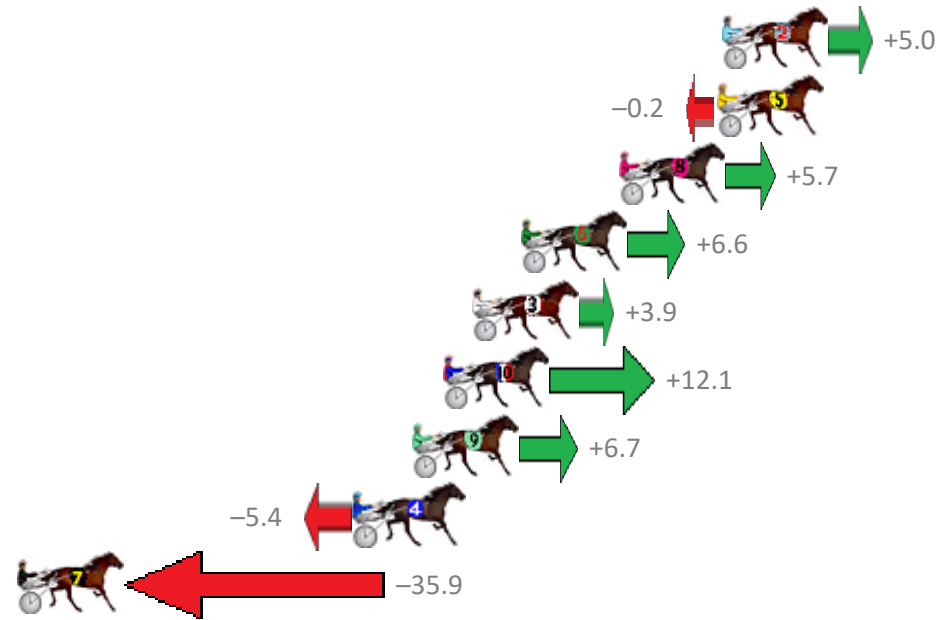

Albion Park Race 3 Distance 2138m

Saturday, 14 April 2018

Gross Time: 2:31.60 MileRate: 1:54.10 LeadTime: 36.40s First Qtr: 29.20s Second Qtr: 28.70s Third Qtr: 28.30s Fourth Qtr: 29.00s

No Horse	Plc	Margin	Time	800Time (W)	400 Time (W)
2 VILLAGE WITCH	1	0.0m	2:31.60	56.94s (0)	28.68s (0)
5 GANGSTER BOY	2	0.2m	2:31.61	57.31s (0)	29.01s (0)
8 FLAMING HERO	3	4.1m	2:31.90	56.89s (0)	28.67s (0)
6 POLISHED ROCKS	4	8.0m	2:32.18	56.83s (0)	28.78s (1)
3 OUR HI JINX	5	9.9m	2:32.32	57.02s (1)	28.96s (3)
10 SMOOTH SHOWGIRL	6	11.1m	2:32.40	56.43s (1)	28.69s (3)
9 BETTABE PERFECT	7	12.3m	2:32.49	56.82s (1)	28.85s (2)
4 MAKO BANNER	8	14.6m	2:32.66	57.69s (1)	29.45s (2)
7 MACH ALERT	9	39.7m	2:34.48	59.87s (1)	31.56s (1)

Finish Position and metres gained from 800m

Trots Sectionals
Powered by
www.pjdata.com.au
Home of PJ Trots Analyser

The Racing Queensland Board (trading as Racing Queensland) and provider are not responsible for the completeness or accuracy of any of the information contained herein, and makes no representations about its suitability for any purpose.