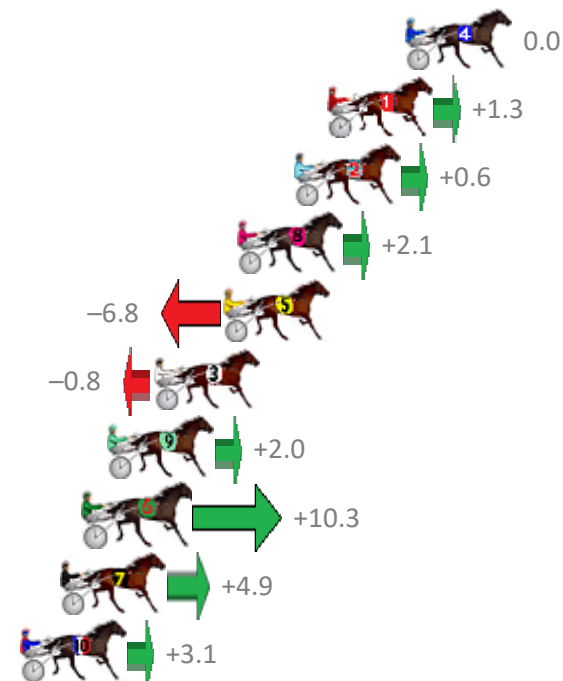

Albion Park Race 4 Distance 1660m

Saturday, 14 April 2018

Gross Time: 1:57.40 MileRate: 1:53.90 LeadTime: 3.50s First Qtr: 27.10s Second Qtr: 30.30s Third Qtr: 28.40s Fourth Qtr: 28.10s

No Horse	Plc	Margin	Time	800Time (W)	400 Time (W)
4 SPARKLING CULLECT	1	0.0m	1:57.40	56.50s (0)	28.10s (0)
1 SWEET AS	2	3.1m	1:57.62	56.41s (0)	27.99s (0)
2 GET IN THE GROOVE	3	4.4m	1:57.71	56.46s (1)	28.03s (1)
8 COMPLY OR DIE	4	6.7m	1:57.87	56.35s (0)	27.91s (0)
5 A GOOD CHANCE	5	7.2m	1:57.91	56.98s (1)	28.61s (1)
3 OUR MILLWOOD MAIZI	6	10.0m	1:58.10	56.56s (1)	28.09s (1)
9 THE PACMAN	7	11.8m	1:58.23	56.36s (1)	27.85s (1)
6 CASINO TOMMY	8	12.7m	1:58.29	55.77s (1)	27.92s (2)
7 KARLOO MAC	9	13.7m	1:58.36	56.15s (0)	27.94s (0)
10 WITH AUTHORITY	10	15.3m	1:58.47	56.28s (1)	27.77s (2)

Finish Position and metres gained from 800m

Trots Sectionals
Powered by
www.pjdata.com.au
Home of PJ Trots Analyser

The Racing Queensland Board (trading as Racing Queensland) and provider are not responsible for the completeness or accuracy of any of the information contained herein, and makes no representations about its suitability for any purpose.