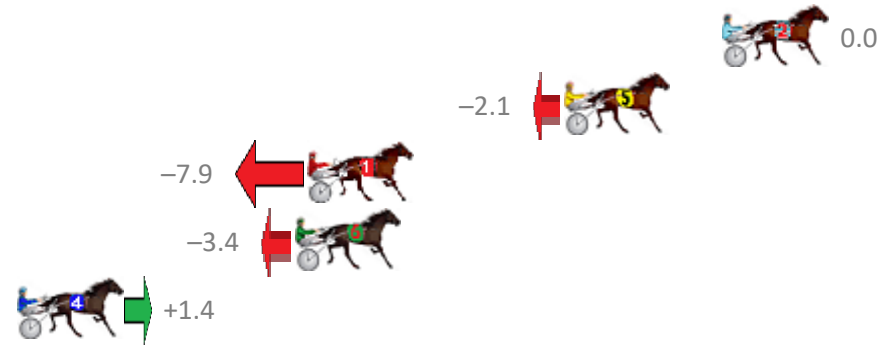

Albion Park Race 10 Distance 1660m

Saturday, 14 April 2018

Gross Time: 2:02.60 MileRate: 1:58.90 LeadTime: 3.50s First Qtr: 28.10s Second Qtr: 31.40s Third Qtr: 31.60s Fourth Qtr: 28.00s

No	Horse	Plc	Margin	Time	800Time (W)	400 Time (W)
2	MISS MONEYBAGS	1	0.0m	2:02.60	59.60s (0)	28.00s (0)
5	TIMELESS APPEAL	2	6.3m	2:03.04	59.76s (0)	28.15s (0)
1	POSER	3	16.5m	2:03.75	60.19s (0)	28.55s (0)
6	FEELING FABULOUS	4	17.0m	2:03.79	59.85s (0)	28.27s (0)
4	ZARAS ALL GOOD	5	35.6m	2:05.09	59.50s (0)	29.08s (0)

Finish Position and metres gained from 800m

Trots Sectionals
Powered by
www.pjdata.com.au
Home of PJ Trots Analyser

The Racing Queensland Board (trading as Racing Queensland) and provider are not responsible for the completeness or accuracy of any of the information contained herein, and makes no representations about its suitability for any purpose.