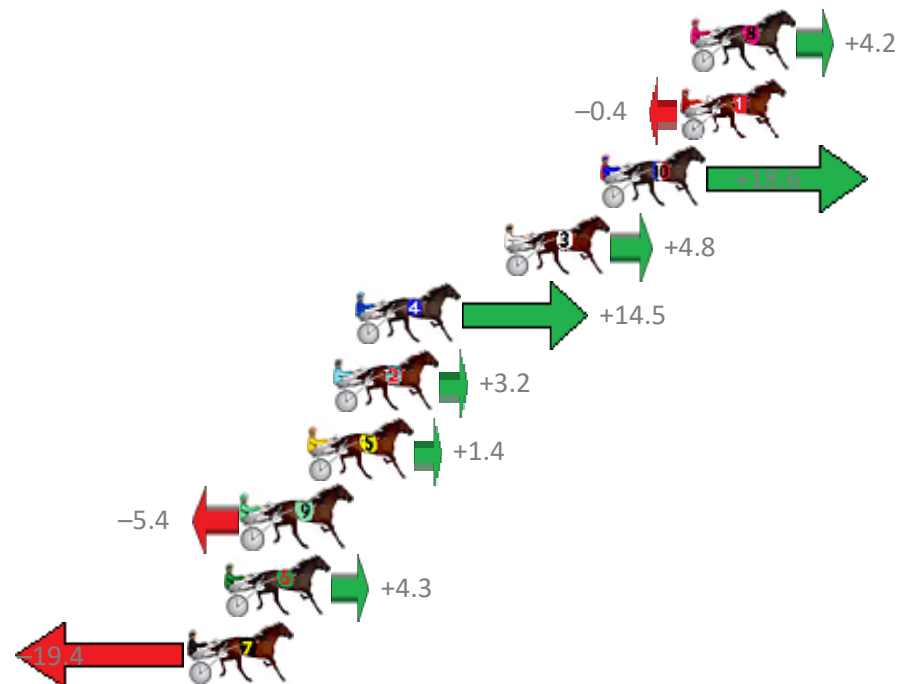

Albion Park Race 5 Distance 1660m

Saturday, 14 April 2018

Gross Time: 1:57.60 MileRate: 1:54.00 LeadTime: 3.50s First Qtr: 28.60s Second Qtr: 28.30s Third Qtr: 28.70s Fourth Qtr: 28.50s

No	Horse	Plc	Margin	Time	800Time (W)	400 Time (W)
8	DON BOSTON	1	0.0m	1:57.60	56.90s (0)	28.16s (0)
1	FEEL THE FAITH	2	0.4m	1:57.63	57.23s (0)	28.53s (0)
10	THE SHADY ONE	3	3.6m	1:57.86	55.87s (1)	27.57s (2)
3	COVERT BEAUTY	4	7.4m	1:58.13	56.86s (1)	28.49s (1)
4	SPEEDIE MCARDLE	5	13.3m	1:58.55	56.16s (1)	28.04s (1)
2	DRIVE THE DREAM	6	14.2m	1:58.61	56.97s (1)	28.66s (1)
5	TALLYHO BROMAC	7	15.2m	1:58.68	57.10s (0)	28.50s (0)
9	LONG ROAD TO FAME	8	17.8m	1:58.87	57.59s (0)	29.00s (0)
6	TOP TRIO	9	18.5m	1:58.92	56.89s (0)	28.39s (0)
7	ANOTHER BROADWAY	10	20.0m	1:59.03	58.59s (1)	29.78s (1)

Finish Position and metres gained from 800m

Trots Sectionals
Powered by
www.pjdata.com.au
Home of PJ Trots Analyser