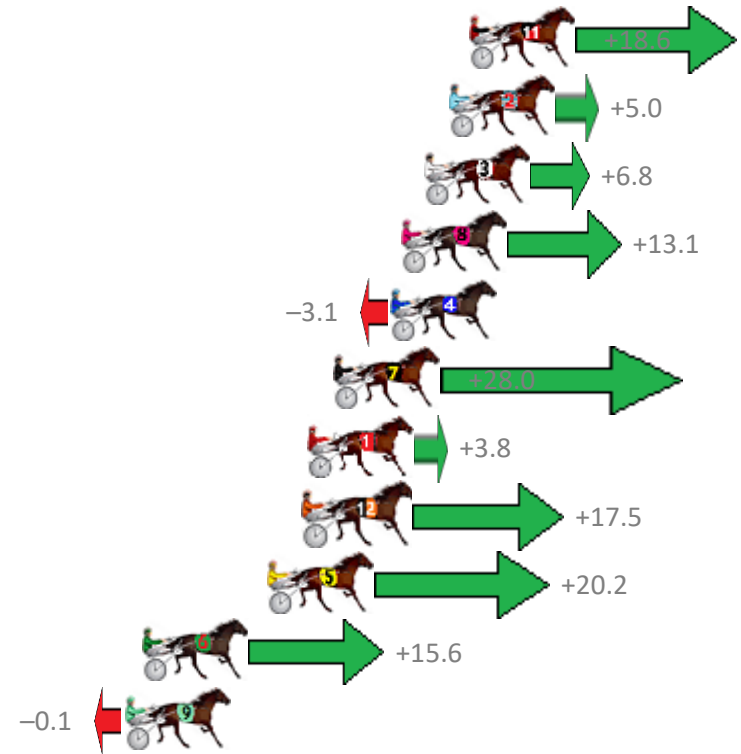

Albion Park Race 2 Distance 1660m

Saturday, 14 April 2018

Gross Time: 1:57.10 MileRate: 1:53.50 LeadTime: 3.50s First Qtr: 27.50s Second Qtr: 29.00s Third Qtr: 28.10s Fourth Qtr: 29.00s

No	Horse	Plc	Margin	Time	800Time (W)	400 Time (W)
11	PSYCHEDELIC	1	0.0m	1:57.10	55.77s (1)	28.67s (2)
2	JANGO FETT	2	0.8m	1:57.16	56.74s (0)	28.72s (0)
3	LENNY THE LEGEND	3	1.8m	1:57.23	56.61s (1)	28.96s (1)
8	SOMEPARTYSOMEWHE	4	2.7m	1:57.30	56.16s (0)	28.11s (1)
4	FIRE AND ICE	5	3.1m	1:57.32	57.32s (0)	29.22s (0)
7	FRANCO TOTEM	6	5.4m	1:57.49	55.10s (2)	27.94s (1)
1	BLACK BELT	7	6.4m	1:57.56	56.83s (0)	28.80s (0)
12	THE CHARGING MOA	8	6.5m	1:57.57	55.85s (1)	28.78s (2)
5	MACHIN OUT	9	8.0m	1:57.68	55.66s (1)	28.33s (0)
6	ZARAS DELIGHT	10	13.0m	1:58.04	55.99s (2)	28.83s (2)
9	CHEERS KATHY	11	13.7m	1:58.09	57.11s (1)	29.38s (1)

Finish Position and metres gained from 800m

Trots Sectionals
Powered by
www.pjdata.com.au
Home of PJ Trots Analyser

The Racing Queensland Board (trading as Racing Queensland) and provider are not responsible for the completeness or accuracy of any of the information contained herein, and makes no representations about its suitability for any purpose.