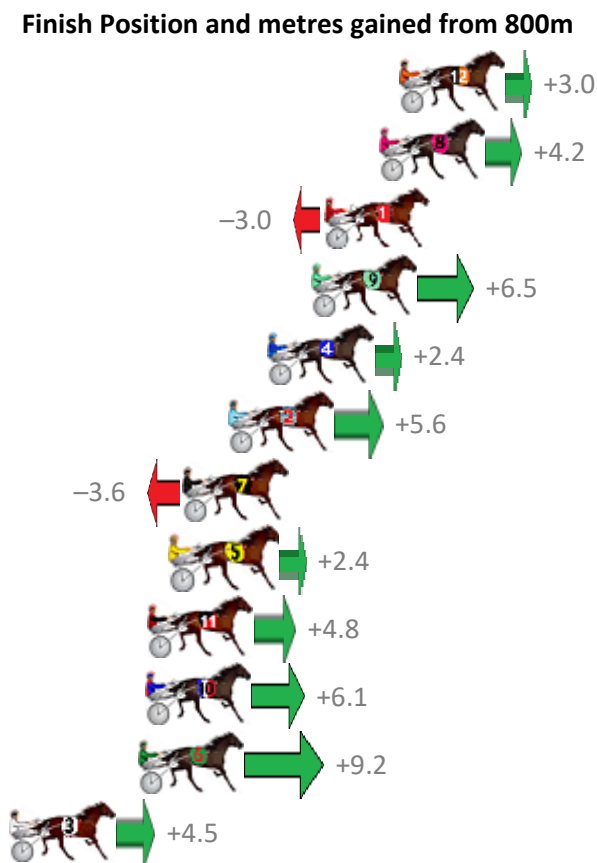

Albion Park Race 6 Distance 1660m

Saturday, 14 April 2018

Gross Time: 1:59.50 MileRate: 1:55.80 LeadTime: 3.60s First Qtr: 27.20s Second Qtr: 31.00s Third Qtr: 28.80s Fourth Qtr: 28.90s

No	Horse	Plc	Margin	Time	800Time (W)	400 Time (W)
12	PLAYNSERIOUS	1	0.0m	1:59.50	57.48s (1)	28.76s (1)
8	RIVERLEIGH JEFF	2	0.8m	1:59.56	57.40s (0)	28.61s (0)
1	WEEDONS EXPRESS	3	3.0m	1:59.72	57.92s (0)	29.12s (0)
9	WHISKEY BLAZE	4	3.5m	1:59.75	57.23s (0)	28.46s (0)
4	ARTIKULATE MISS	5	5.2m	1:59.88	57.53s (1)	28.78s (1)
2	PARISIAN ROCKSTAR	6	6.8m	1:59.99	57.30s (1)	28.51s (1)
7	JACKS AT THE BEACH	7	8.6m	2:00.12	57.96s (2)	29.22s (2)
5	REGAL NIGHTSHADE	8	9.0m	2:00.15	57.53s (2)	28.90s (2)
11	KURAHAUPO GAMBLER	9	10.0m	2:00.22	57.35s (0)	28.60s (0)
10	CIRCLE LINE	10	10.1m	2:00.23	57.26s (2)	28.63s (2)
6	BOB GAGE	11	10.4m	2:00.25	57.04s (0)	28.29s (0)
3	STEEVEJAY	12	15.5m	2:00.62	57.38s (1)	28.75s (1)

Trots Sectionals
Powered by
www.pjdata.com.au
Home of PJ Trots Analyser

The Racing Queensland Board (trading as Racing Queensland) and provider are not responsible for the completeness or accuracy of any of the information contained herein, and makes no representations about its suitability for any purpose.