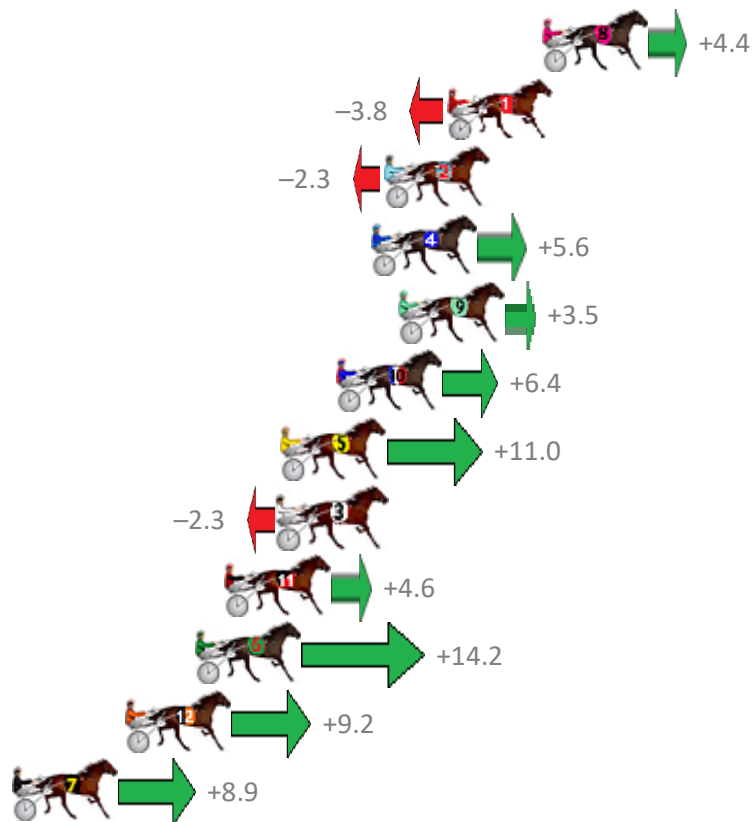

Albion Park Race 8 Distance 1660m

Saturday, 14 April 2018

Gross Time: 1:59.40 MileRate: 1:55.80 LeadTime: 3.50s First Qtr: 28.20s Second Qtr: 30.50s Third Qtr: 28.80s Fourth Qtr: 28.40s

No Horse	Plc	Margin	Time	800Time (W)	400 Time (W)
8 ROCKONBYE	1	0.0m	1:59.40	56.89s (0)	28.09s (0)
1 SKYLARHAIN	2	3.8m	1:59.67	57.47s (0)	28.67s (0)
2 FIRE ONE	3	6.3m	1:59.85	57.36s (1)	28.71s (1)
4 IRISHTOWN BABE	4	6.8m	1:59.88	56.80s (1)	28.13s (1)
9 GLENFERRIE BABY	5	5.7m	1:59.80	56.95s (0)	28.17s (0)
10 CALL ME YOURS	6	8.2m	1:59.98	56.74s (0)	27.95s (0)
5 STELLAGREY	7	10.4m	2:00.14	56.41s (1)	27.72s (1)
3 SLIPPERY JADE	8	10.5m	2:00.15	57.36s (1)	28.69s (1)
11 GRINVIL	9	12.6m	2:00.29	56.87s (1)	28.19s (1)
6 ANNAS BEST	10	13.8m	2:00.38	56.18s (0)	28.03s (0)
12 ROCKNROLL AMBER	11	16.6m	2:00.58	56.54s (1)	29.05s (2)
7 EVELYN JAY	12	21.1m	2:00.90	56.56s (1)	28.75s (2)

Finish Position and metres gained from 800m

Trots Sectionals
Powered by
www.pjdata.com.au
Home of PJ Trots Analyser

The Racing Queensland Board (trading as Racing Queensland) and provider are not responsible for the completeness or accuracy of any of the information contained herein, and makes no representations about its suitability for any purpose.