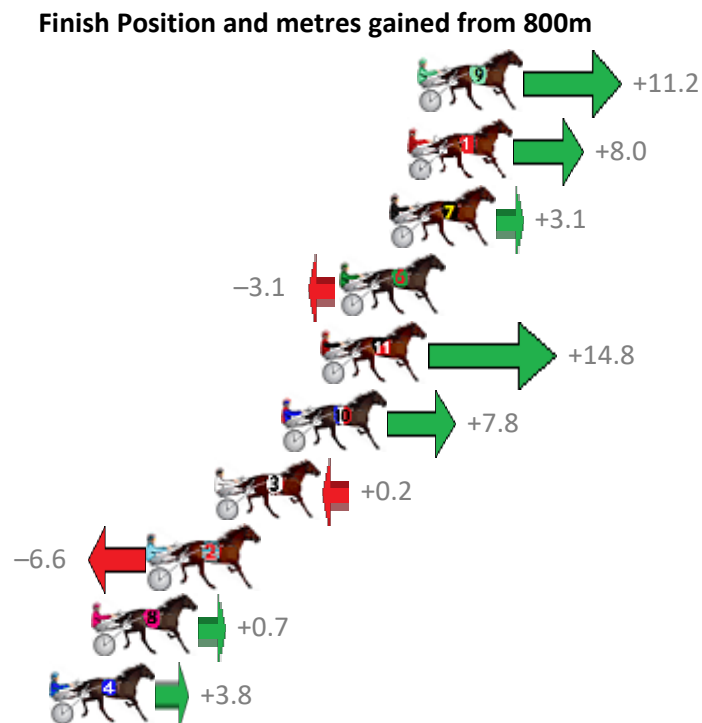

Albion Park Race 8 Distance 1660m

Saturday, 12 May 2018

Gross Time: 2:03.60 MileRate: 1:59.90 LeadTime: 3.60s First Qtr: 30.20s Second Qtr: 30.90s Third Qtr: 29.30s Fourth Qtr: 29.60s

NoHorse	Plc	Margin	Time	800Time (W)	400 Time (W)
9 CAPITALIZE	1	0.0m	2:03.60	58.08s (2)	29.60s (1)
1 LEFT A TERROR	2	0.4m	2:03.63	58.31s (0)	28.92s (0)
7 AMILLION PROMISES	3	1.1m	2:03.68	58.67s (0)	29.31s (0)
6 SEA HAWKE	4	3.1m	2:03.83	59.13s (0)	29.77s (0)
11 COMMODORE JUJON	5	3.8m	2:03.88	57.81s (2)	29.27s (2)
10 GIVE ME A GO	6	5.4m	2:04.00	58.33s (1)	28.96s (2)
3 ROCKNROLL CLASSIC	7	8.0m	2:04.19	58.89s (1)	29.48s (1)
2 REGULUS	8	10.6m	2:04.38	59.39s (1)	30.03s (1)
8 OVERTHEMOON	9	12.9m	2:04.55	58.85s (0)	29.44s (0)
4 SAMS THE BEST	10	14.6m	2:04.68	58.62s (0)	29.17s (0)

Trots Sectionals
Powered by
www.pjdata.com.au
Home of PJ Trots Analyser

The Racing Queensland Board (trading as Racing Queensland) and provider are not responsible for the completeness or accuracy of any of the information contained herein, and makes no representations about its suitability for any purpose.