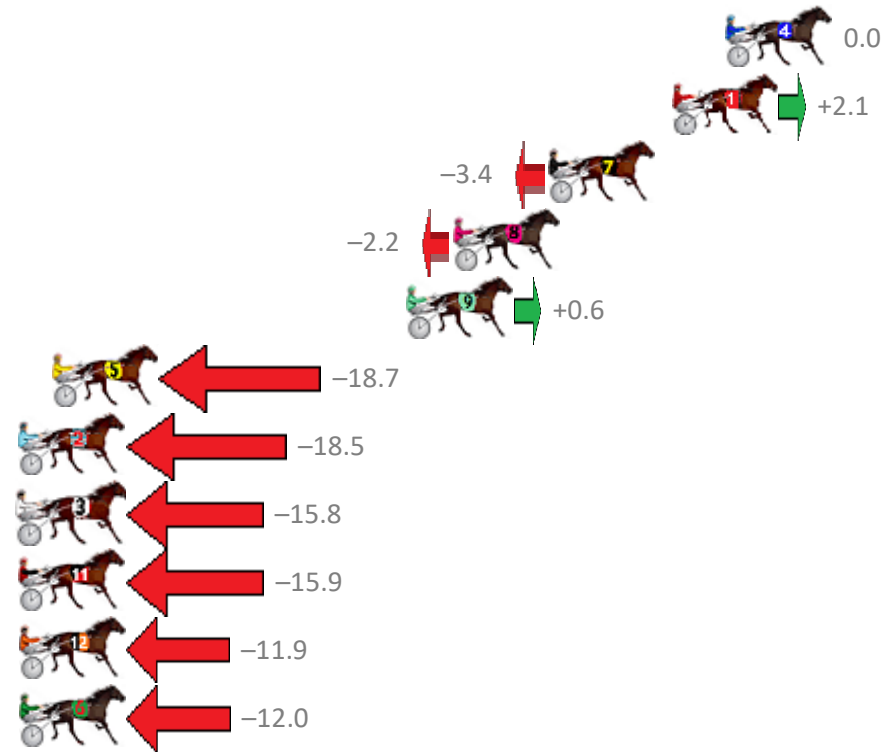

Albion Park Race 5 Distance 2138m

Saturday, 12 May 2018

Gross Time: 2:36.40 MileRate: 1:57.70 LeadTime: 38.60s First Qtr: 30.00s Second Qtr: 30.90s Third Qtr: 29.70s Fourth Qtr: 27.20s

NoHorse	Plc	Margin	Time	800Time (W)	400 Time (W)
4 AQUA MISS	1	0.0m	2:36.40	56.90s (0)	27.20s (0)
1 RED CHARMER	2	2.1m	2:36.54	56.75s (0)	27.06s (0)
7 FAME ASSURED	3	7.0m	2:36.88	57.14s (1)	27.61s (1)
8 GETOUTNWALK	4	10.8m	2:37.13	57.06s (0)	27.32s (0)
9 JUSTALITTLE TORQUE	5	12.6m	2:37.26	56.86s (0)	27.10s (0)
5 MACH TORQUE	6	26.7m	2:38.22	58.23s (1)	28.62s (1)
2 DAPPER BESSIE	7	31.1m	2:38.51	58.22s (1)	28.68s (2)
3 MINI MIRACLE	8	33.2m	2:38.66	58.02s (1)	28.41s (2)
11 ARK TEAMO	9	33.7m	2:38.69	58.03s (0)	28.21s (1)
12 GROOVY MISS ANNIE	10	33.7m	2:38.69	57.75s (1)	28.09s (2)
6 ALWAYS A JEWEL	11	34.0m	2:38.71	57.75s (0)	27.99s (0)

Finish Position and metres gained from 800m

Trots Sectionals
Powered by
www.pjdata.com.au
Home of PJ Trots Analyser

The Racing Queensland Board (trading as Racing Queensland) and provider are not responsible for the completeness or accuracy of any of the information contained herein, and makes no representations about its suitability for any purpose.