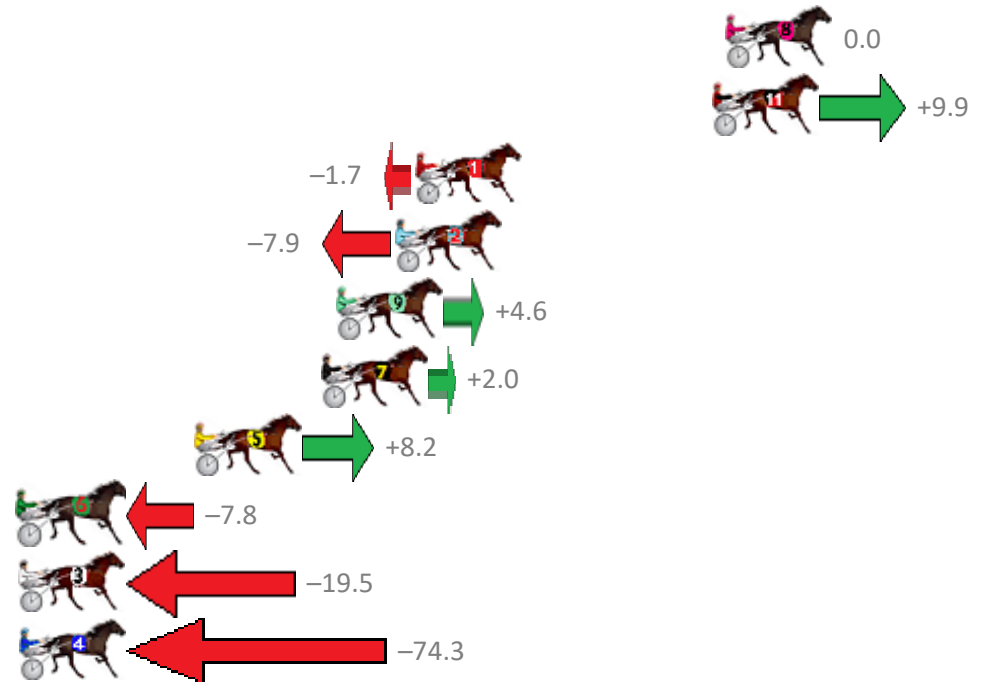

Albion Park Race 9 Distance 1660m

Saturday, 12 May 2018

Gross Time: 2:03.80 MileRate: 2:00.00 LeadTime: 3.60s First Qtr: 30.40s Second Qtr: 30.50s Third Qtr: 30.60s Fourth Qtr: 28.70s

NoHorse	Plc	Margin	Time	800Time (W)	400 Time (W)
8 GODDESS JUJON	1	0.0m	2:03.80	59.30s (0)	28.70s (0)
11 CHERRYS THE BEST	2	0.5m	2:03.84	58.57s (1)	28.49s (1)
1 ZARAS ALL GOOD	3	12.3m	2:04.68	59.43s (0)	28.89s (0)
2 ARK ME	4	13.1m	2:04.74	59.89s (0)	29.30s (0)
9 OUR DELIGHT	5	15.4m	2:04.90	58.96s (1)	28.87s (1)
7 ROLL ONA RAINBOW	6	16.0m	2:04.95	59.15s (0)	28.76s (0)
5 FEELING FABULOUS	7	21.0m	2:05.31	58.69s (1)	28.54s (1)
6 DE VOYAGE	8	32.0m	2:06.10	59.88s (1)	29.68s (1)
3 PRESLEYBEGOOD	9	34.5m	2:06.28	60.75s (1)	30.56s (1)
4 IMPRESSIVE DIAMOND	10	139.3m	2:13.79	64.81s (0)	32.95s (0)

Finish Position and metres gained from 800m

Trots Sectionals
Powered by
www.pjdata.com.au
Home of PJ Trots Analyser

The Racing Queensland Board (trading as Racing Queensland) and provider are not responsible for the completeness or accuracy of any of the information contained herein, and makes no representations about its suitability for any purpose.