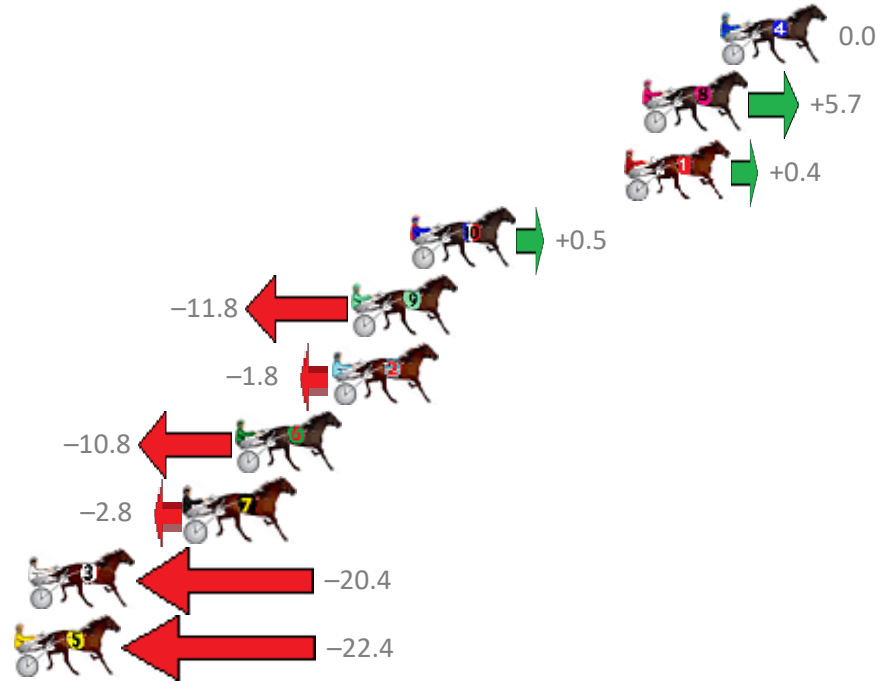

Albion Park Race 4 Distance 2138m

Saturday, 12 May 2018

Gross Time: 2:37.90 MileRate: 1:58.80 LeadTime: 38.10s First Qtr: 32.10s Second Qtr: 30.60s Third Qtr: 29.30s Fourth Qtr: 27.80s

NoHorse	Plc	Margin	Time	800Time (W)	400 Time (W)
4 ARK PATROL	1	0.0m	2:37.90	57.10s (0)	27.80s (0)
8 HERBS HERO	2	3.1m	2:38.12	56.69s (0)	27.33s (0)
1 RUHTREBO	3	3.8m	2:38.16	57.07s (0)	27.74s (0)
10 ONYA DOUG	4	12.3m	2:38.75	57.06s (2)	27.90s (2)
9 MY MAGIC MERLIN	5	14.6m	2:38.91	57.94s (1)	28.55s (1)
2 GRIZZLY MONTANA	6	15.4m	2:38.97	57.23s (0)	27.81s (0)
6 GOT THE GOODS	7	19.2m	2:39.23	57.87s (2)	28.75s (2)
7 HEADWIN	8	21.2m	2:39.37	57.30s (2)	28.15s (2)
3 FORTES IN FIDE	9	27.4m	2:39.80	58.56s (1)	29.09s (1)
5 GETINANHANGON	10	34.4m	2:40.29	58.70s (1)	29.26s (1)

Finish Position and metres gained from 800m

Trots Sectionals
Powered by
www.pjdata.com.au
Home of PJ Trots Analyser

The Racing Queensland Board (trading as Racing Queensland) and provider are not responsible for the completeness or accuracy of any of the information contained herein, and makes no representations about its suitability for any purpose.