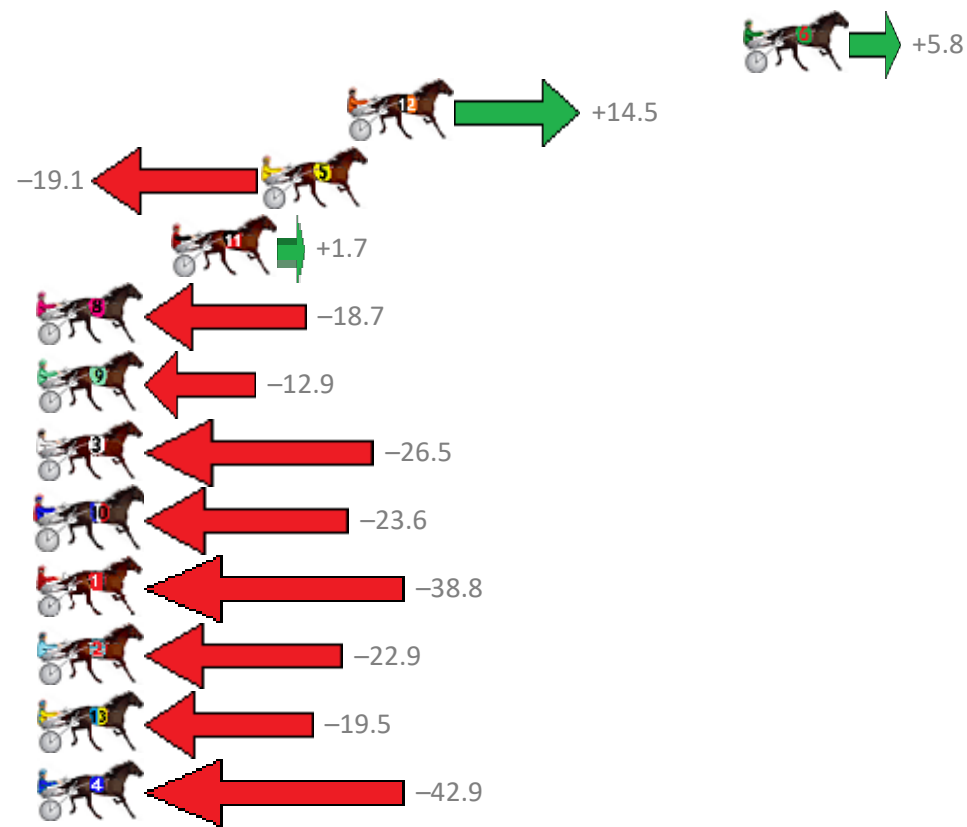

Albion Park Race 6 Distance 2138m

Saturday, 12 May 2018

Gross Time: 2:34.00 MileRate: 1:56.00 LeadTime: 37.30s First Qtr: 30.90s Second Qtr: 28.70s Third Qtr: 28.10s Fourth Qtr: 29.00s

NoHorse	Plc	Margin	Time	800Time (W)	400 Time (W)
6 COLT THIRTY ONE	1	0.0m	2:34.00	56.69s (1)	29.00s (1)
12 PINUP BOY	2	15.7m	2:35.14	56.07s (1)	28.31s (2)
5 COREY WILLIAM	3	19.1m	2:35.38	58.46s (0)	30.36s (0)
11 MAJORDOIT	4	22.7m	2:35.65	56.98s (1)	29.18s (2)
8 ONLY ONE PROMISE	5	28.1m	2:36.04	58.43s (0)	29.98s (0)
9 MAJOR GENERALJUJON	6	41.1m	2:36.98	58.02s (0)	29.78s (0)
3 BIG BEAT	7	41.3m	2:36.99	58.99s (0)	30.59s (0)
10 IFOUNDTHEBEACH	8	42.6m	2:37.09	58.78s (1)	30.74s (1)
1 TUESDAYS FELLA	9	43.2m	2:37.13	59.87s (0)	31.38s (0)
2 WANDERIN MAN	10	44.3m	2:37.21	58.73s (0)	30.49s (1)
13 YKIKAFIL	11	53.5m	2:37.88	58.49s (0)	30.27s (1)
4 ULTIMATE AD	12	54.7m	2:37.97	60.16s (1)	31.99s (1)

Finish Position and metres gained from 800m

Trots Sectionals
Powered by
www.pjdata.com.au
Home of PJ Trots Analyser

The Racing Queensland Board (trading as Racing Queensland) and provider are not responsible for the completeness or accuracy of any of the information contained herein, and makes no representations about its suitability for any purpose.