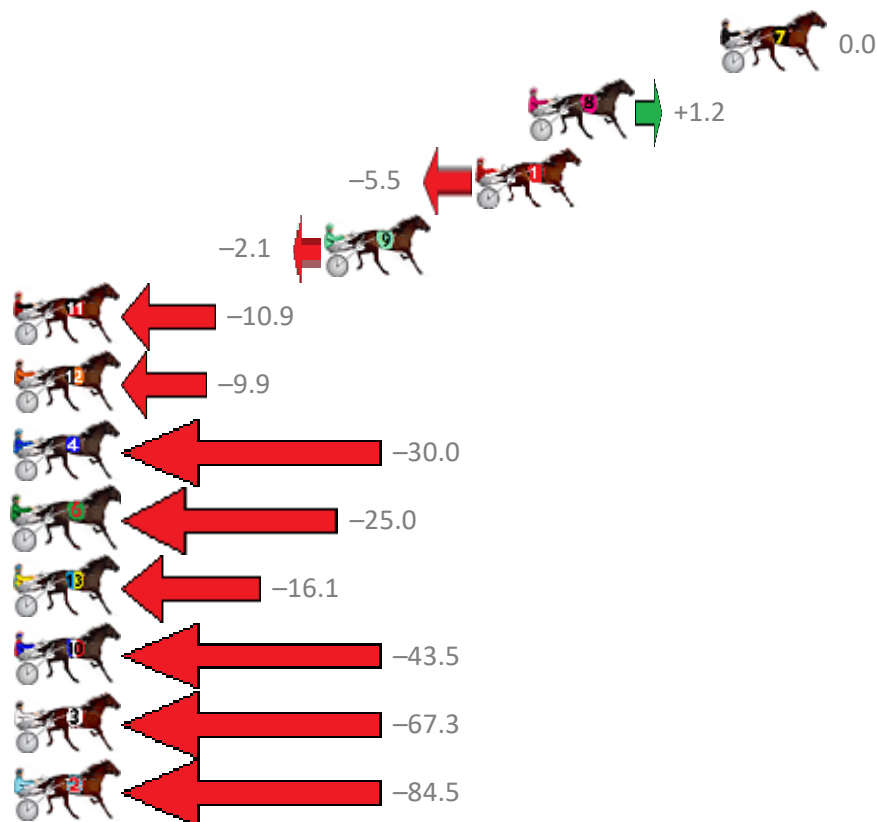

Albion Park Race 2 Distance 2138m

Saturday, 12 May 2018

Gross Time: 2:35.60 MileRate: 1:57.20 LeadTime: 37.30s First Qtr: 30.20s Second Qtr: 31.50s Third Qtr: 29.90s Fourth Qtr: 26.70s

NoHorse	Plc	Margin	Time	800Time (W)	400 Time (W)
7 ELENIARK	1	0.0m	2:35.60	56.60s (0)	26.70s (0)
8 JOSSIE JAMES	2	7.6m	2:36.11	56.52s (0)	26.53s (0)
1 BONNIE JUJON	3	9.7m	2:36.25	56.99s (0)	26.99s (0)
9 ZED CODE	4	15.7m	2:36.65	56.75s (0)	26.72s (0)
11 STYLISH FEELING	5	29.5m	2:37.57	57.37s (0)	27.32s (0)
12 JANUARY	6	36.3m	2:38.02	57.30s (1)	27.25s (0)
4 ARTFUL MAID	7	37.8m	2:38.12	58.72s (1)	28.24s (2)
6 IM NORMA JEAN	8	37.8m	2:38.12	58.37s (1)	27.91s (2)
13 SLIPPERY JADE	9	37.9m	2:38.13	57.74s (1)	27.61s (2)
10 DALACOS EMPRESS	10	66.9m	2:40.07	59.68s (0)	29.55s (1)
3 MODERN THOUGHT	11	84.7m	2:41.25	61.36s (1)	30.94s (3)
2 COLIN MATTGREGOR	12	87.7m	2:41.45	62.58s (1)	31.43s (1)

Finish Position and metres gained from 800m

Trots Sectionals
Powered by
www.pjdata.com.au
Home of PJ Trots Analyser

The Racing Queensland Board (trading as Racing Queensland) and provider are not responsible for the completeness or accuracy of any of the information contained herein, and makes no representations about its suitability for any purpose.