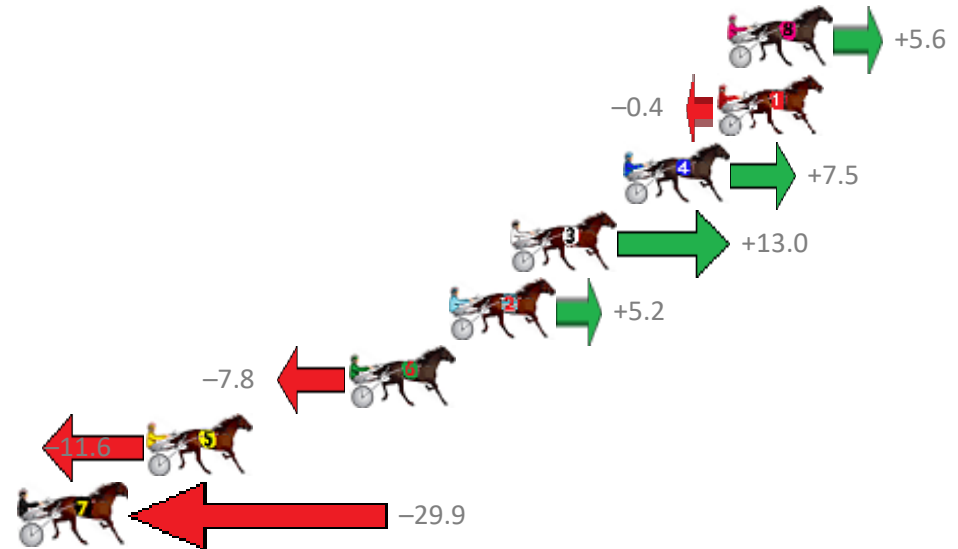

Albion Park Race 10 Distance 1660m

Saturday, 12 May 2018

Gross Time: 2:04.00 MileRate: 2:00.20 LeadTime: 3.70s First Qtr: 30.00s Second Qtr: 29.80s Third Qtr: 30.30s Fourth Qtr: 30.20s

NoHorse	Plc	Margin	Time	800Time (W)	400 Time (W)
8 HIPSTAR	1	0.0m	2:04.00	60.08s (0)	29.75s (0)
1 LIFES BLACK	2	0.4m	2:04.03	60.53s (0)	30.23s (0)
4 POINT OH FIVE	3	4.1m	2:04.31	59.93s (0)	29.63s (0)
3 GIZZMO	4	8.6m	2:04.65	59.52s (1)	29.67s (2)
2 SURFER JOE	5	11.0m	2:04.83	60.11s (1)	30.20s (2)
6 FORTYFIVE ROCK	6	15.0m	2:05.13	61.09s (1)	30.76s (1)
5 LOTS OF LUCK	7	23.0m	2:05.74	61.38s (1)	31.47s (2)
7 ALOT OF COST	8	31.5m	2:06.38	62.76s (1)	32.34s (1)

Finish Position and metres gained from 800m

Trots Sectionals
Powered by
www.pjdata.com.au
Home of PJ Trots Analyser

The Racing Queensland Board (trading as Racing Queensland) and provider are not responsible for the completeness or accuracy of any of the information contained herein, and makes no representations about its suitability for any purpose.