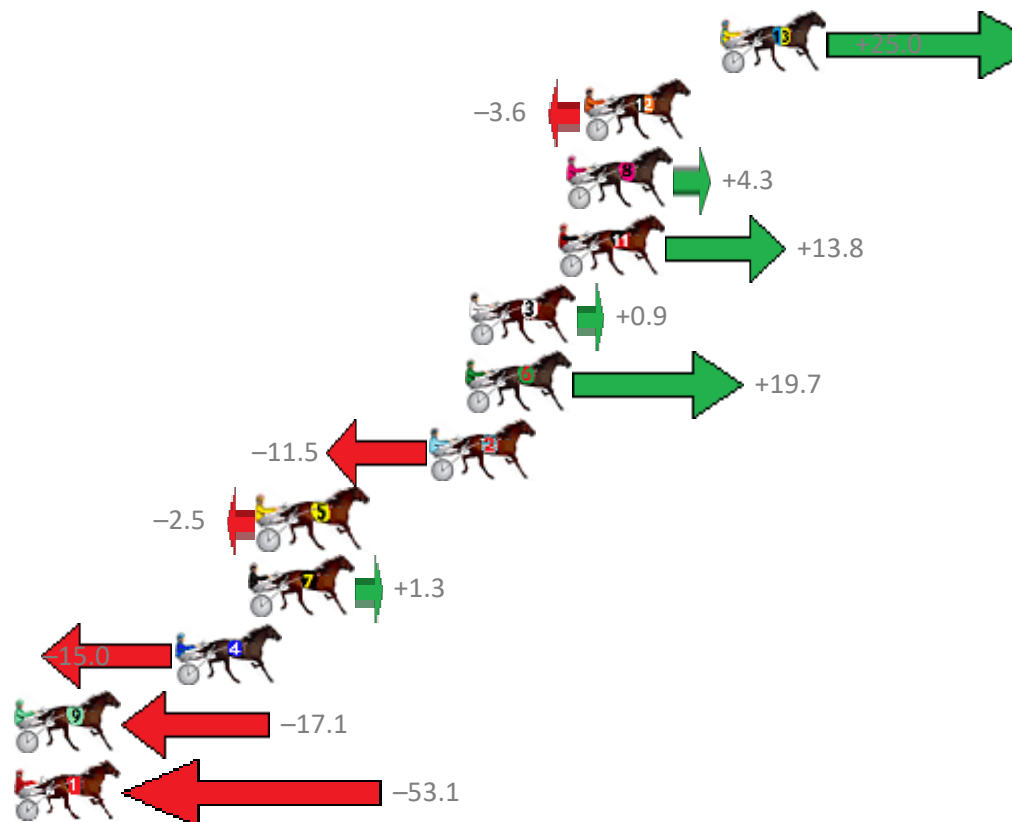

Albion Park Race 1 Distance 2138m

Saturday, 12 May 2018

Gross Time: 2:34.00 MileRate: 1:55.90 LeadTime: 36.50s First Qtr: 30.50s Second Qtr: 29.10s Third Qtr: 29.20s Fourth Qtr: 28.70s

NoHorse	Plc	Margin	Time	800Time (W)	400 Time (W)
13 CLINTAL DO	1	0.0m	2:34.00	56.09s (1)	27.70s (2)
12 MARETTI	2	5.4m	2:34.39	58.16s (1)	28.94s (1)
8 SKYFELLA CAM	3	6.1m	2:34.44	57.59s (0)	28.19s (1)
11 BETTOR BE LUCKY	4	6.4m	2:34.46	56.90s (1)	27.87s (1)
3 TYGAR	5	9.9m	2:34.71	57.83s (1)	28.89s (2)
6 SUBTLE DELIGHT	6	10.1m	2:34.72	56.47s (1)	28.03s (2)
2 STATEMENT MADE	7	11.5m	2:34.83	58.73s (0)	29.53s (0)
5 BET IM SPECIAL	8	18.3m	2:35.31	58.08s (0)	28.76s (0)
7 PALE BEAR BOO	9	18.7m	2:35.34	57.81s (0)	28.46s (0)
4 LUCIFERS LEGEND	10	21.6m	2:35.55	58.99s (1)	29.62s (1)
9 CELTIC CRUZA	11	32.7m	2:36.35	59.14s (1)	30.00s (3)
1 MASTER MONTANA	12	59.3m	2:38.25	61.74s (0)	32.08s (0)

Finish Position and metres gained from 800m

Trots Sectionals
Powered by
www.pjdata.com.au
Home of PJ Trots Analyser

The Racing Queensland Board (trading as Racing Queensland) and provider are not responsible for the completeness or accuracy of any of the information contained herein, and makes no representations about its suitability for any purpose.