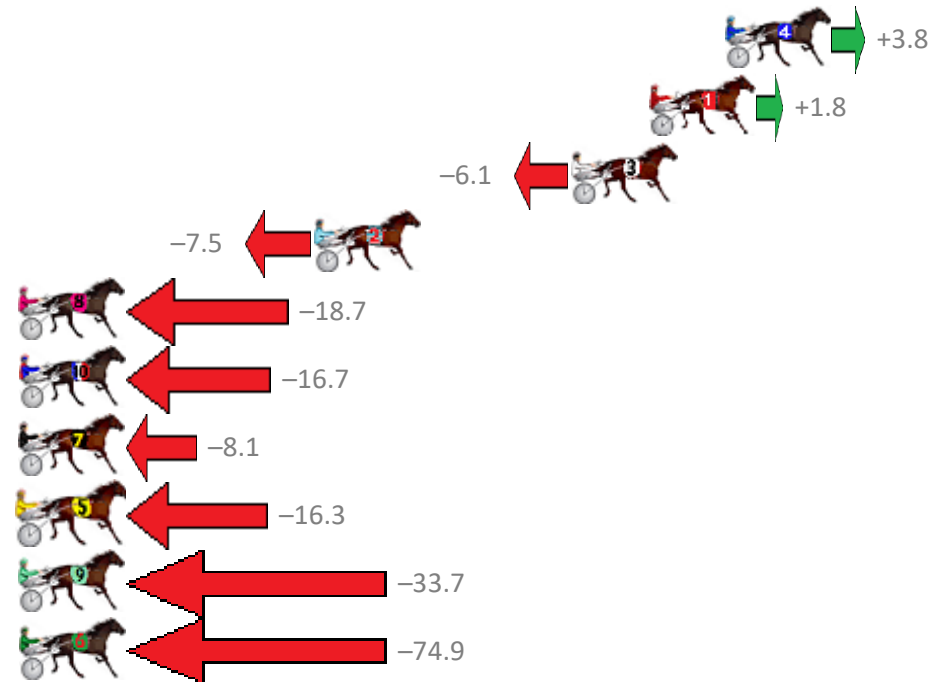

Albion Park Race 7 Distance 1660m

Saturday, 12 May 2018

Gross Time: 2:00.30 MileRate: 1:56.60 LeadTime: 3.70s First Qtr: 29.50s Second Qtr: 30.40s Third Qtr: 28.60s Fourth Qtr: 28.10s

NoHorse	Plc	Margin	Time	800Time (W)	400 Time (W)
4 SMART AS CAMM BE	1	0.0m	2:00.30	56.43s (1)	28.00s (1)
1 THATS BETTOR	2	3.0m	2:00.51	56.57s (0)	27.99s (0)
3 MISS MONEYBAGS	3	6.1m	2:00.73	57.13s (0)	28.53s (0)
2 CUPCAKESNWHIPCREA	4	16.3m	2:01.45	57.23s (1)	28.70s (1)
8 BETTOR BECAUSE	5	28.1m	2:02.27	58.03s (0)	29.17s (0)
10 SIXPENNY RED	6	31.3m	2:02.50	57.88s (0)	29.02s (0)
7 JOVIAL JULIE	7	32.9m	2:02.61	57.27s (1)	28.56s (1)
5 FAVOURITE MISS	8	36.5m	2:02.86	57.86s (1)	29.15s (1)
9 TIMELESS APPEAL	9	47.9m	2:03.66	59.09s (1)	30.38s (1)
6 SAINT KILDA BEACH	10	139.9m	2:10.13	62.01s (0)	30.90s (0)

Finish Position and metres gained from 800m

Trots Sectionals
Powered by
www.pjdata.com.au
Home of PJ Trots Analyser

The Racing Queensland Board (trading as Racing Queensland) and provider are not responsible for the completeness or accuracy of any of the information contained herein, and makes no representations about its suitability for any purpose.