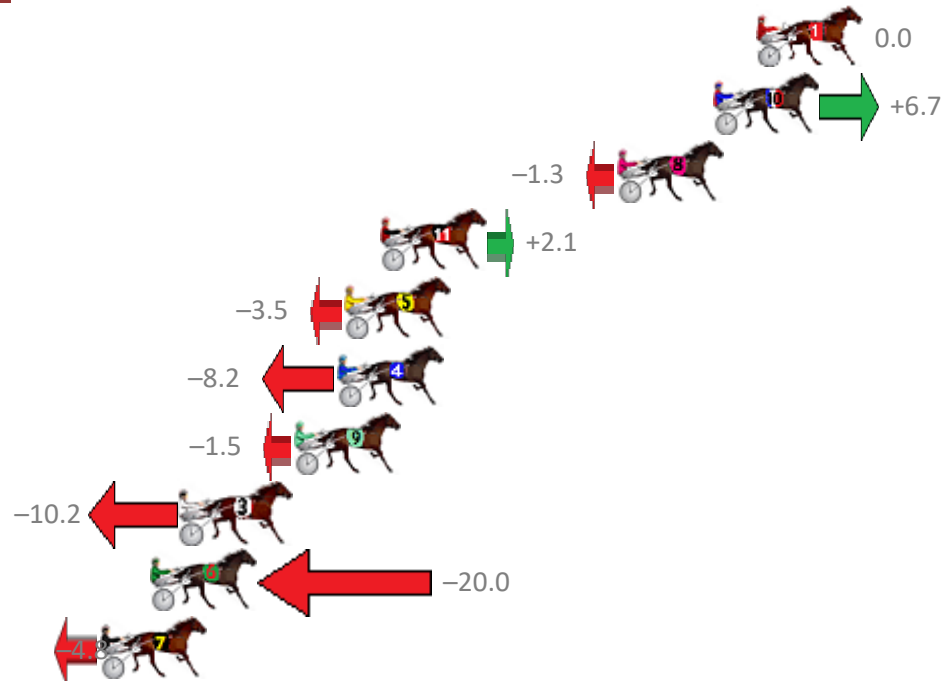

Albion Park Race 3 Distance 2138m

Saturday, 12 May 2018

Gross Time: 2:38.40 MileRate: 1:59.30 LeadTime: 38.80s First Qtr: 31.00s Second Qtr: 30.40s Third Qtr: 29.50s Fourth Qtr: 28.70s

NoHorse	Plc	Margin	Time	800Time (W)	400 Time (W)
1 OPONONIS BLISS	1	0.0m	2:38.40	58.20s (0)	28.70s (0)
10 VICTREE MIKAYLA	2	1.7m	2:38.52	57.71s (0)	28.20s (0)
8 ARCH EMPRESS	3	5.5m	2:38.79	58.29s (0)	28.78s (0)
11 STATEMENT PLEASE	4	14.9m	2:39.47	58.05s (0)	28.43s (1)
5 SISTER FEELGOOD	5	16.3m	2:39.57	58.45s (0)	28.88s (0)
4 LONG LEGS LOU	6	16.6m	2:39.59	58.80s (1)	29.23s (1)
9 BRONSKI MACKENZIE	7	18.3m	2:39.71	58.31s (1)	29.47s (2)
3 MY SECRET TORQUE	8	22.8m	2:40.04	58.94s (1)	29.33s (1)
6 MATRON JUJON	9	24.0m	2:40.12	59.66s (1)	30.08s (1)
7 DATSGOOD	10	26.0m	2:40.27	58.55s (1)	29.65s (2)

Finish Position and metres gained from 800m

Trots Sectionals
Powered by
www.pjdata.com.au
Home of PJ Trots Analyser

The Racing Queensland Board (trading as Racing Queensland) and provider are not responsible for the completeness or accuracy of any of the information contained herein, and makes no representations about its suitability for any purpose.