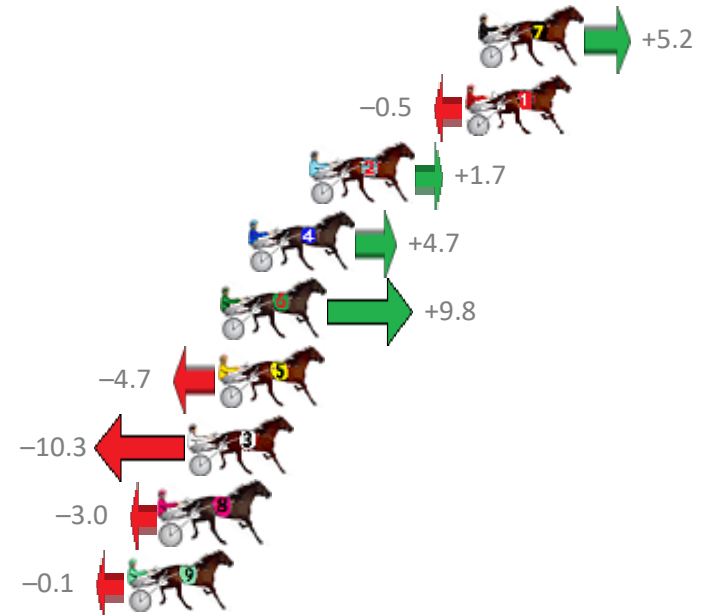

Redcliffe Race 5 Distance 1780m

Thursday, 21 June 2018

Gross Time: 2:13.80 MileRate: 2:01.00 LeadTime: 11.50s First Qtr: 30.90s Second Qtr: 31.90s Third Qtr: 29.90s Fourth Qtr: 29.60s

NoHorse	Plc	Margin	Time	800Time (W)	400 Time (W)
7 FEELINGFORAMIRACLE	1	0.0m	2:13.80	59.11s (0)	29.19s (0)
1 MAJOR TRALEE	2	0.5m	2:13.84	59.54s (0)	29.64s (0)
2 ZED CODE	3	6.7m	2:14.30	59.37s (2)	29.84s (2)
4 DIAMANTINA DEVIL	4	9.1m	2:14.47	59.15s (0)	29.33s (1)
6 FRENCH DIVA	5	10.2m	2:14.55	58.77s (2)	29.29s (2)
5 LEORYAN	6	10.3m	2:14.56	59.85s (1)	29.77s (1)
3 ART SECRET	7	11.5m	2:14.65	60.27s (1)	30.21s (1)
8 CERTAINLY WAITNSEE	8	12.6m	2:14.73	59.72s (0)	29.70s (0)
9 JUST CALL ME GOOSE	9	13.9m	2:14.83	59.51s (2)	29.93s (2)

Finish Position and metres gained from 800m

Trots Sectionals
Powered by
www.pjdata.com.au
Home of PJ Trots Analyser

The Racing Queensland Board (trading as Racing Queensland) and provider are not responsible for the completeness or accuracy of any of the information contained herein, and makes no representations about its suitability for any purpose.