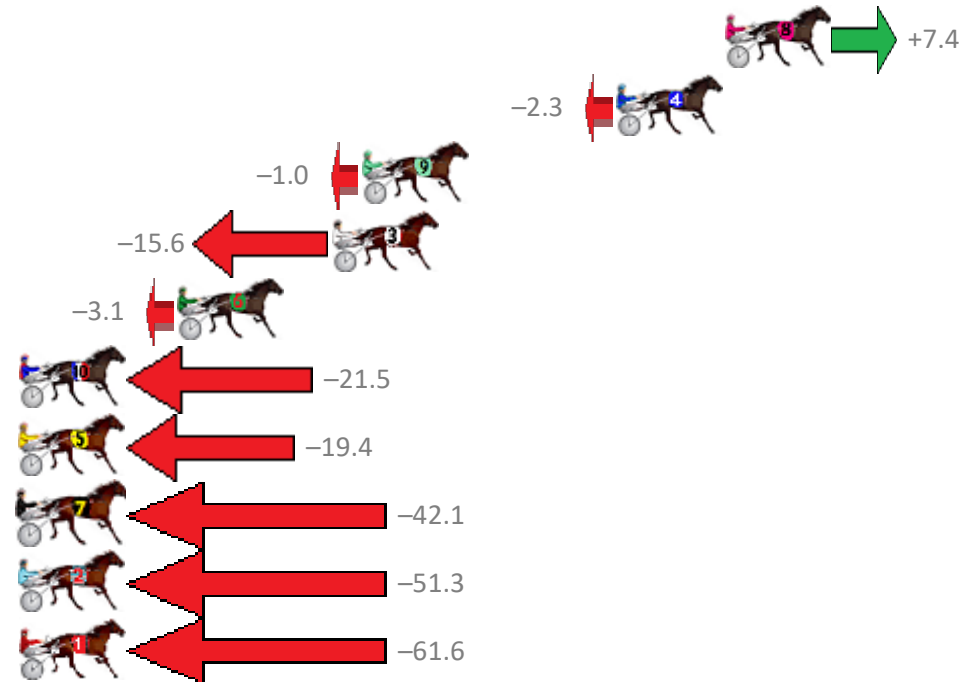

Redcliffe Race 8 Distance 1780m

Thursday, 21 June 2018

Gross Time: 2:11.60 MileRate: 1:59.00 LeadTime: 11.30s First Qtr: 29.50s Second Qtr: 31.00s Third Qtr: 30.10s Fourth Qtr: 29.70s

NoHorse	Plc	Margin	Time	800Time (W)	400 Time (W)
8 WRITEABOUTCHELSEA	1	0.0m	2:11.60	59.25s (1)	29.51s (1)
4 HOT DOGMA	2	4.3m	2:11.92	59.97s (1)	29.62s (0)
9 CAGNEY	3	14.4m	2:12.67	59.87s (1)	29.98s (1)
3 CAMIVISTA	4	15.6m	2:12.76	60.97s (0)	30.86s (0)
6 LADY ELL AYE	5	21.7m	2:13.21	60.03s (1)	30.11s (1)
10 DREAMTIME SARA	6	50.7m	2:15.36	61.41s (1)	31.58s (1)
5 CHIKA MATTGREGOR	7	54.8m	2:15.67	61.25s (0)	31.53s (1)
7 WILD ABOUT TOWN	8	56.3m	2:15.78	62.95s (0)	32.34s (0)
2 JAYCEE STYLE	9	57.1m	2:15.84	63.63s (0)	33.02s (0)
1 ITS YOU NOT ME	10	84.8m	2:17.90	64.40s (0)	34.05s (0)

Finish Position and metres gained from 800m

Trots Sectionals
Powered by
www.pjdata.com.au
Home of PJ Trots Analyser

The Racing Queensland Board (trading as Racing Queensland) and provider are not responsible for the completeness or accuracy of any of the information contained herein, and makes no representations about its suitability for any purpose.