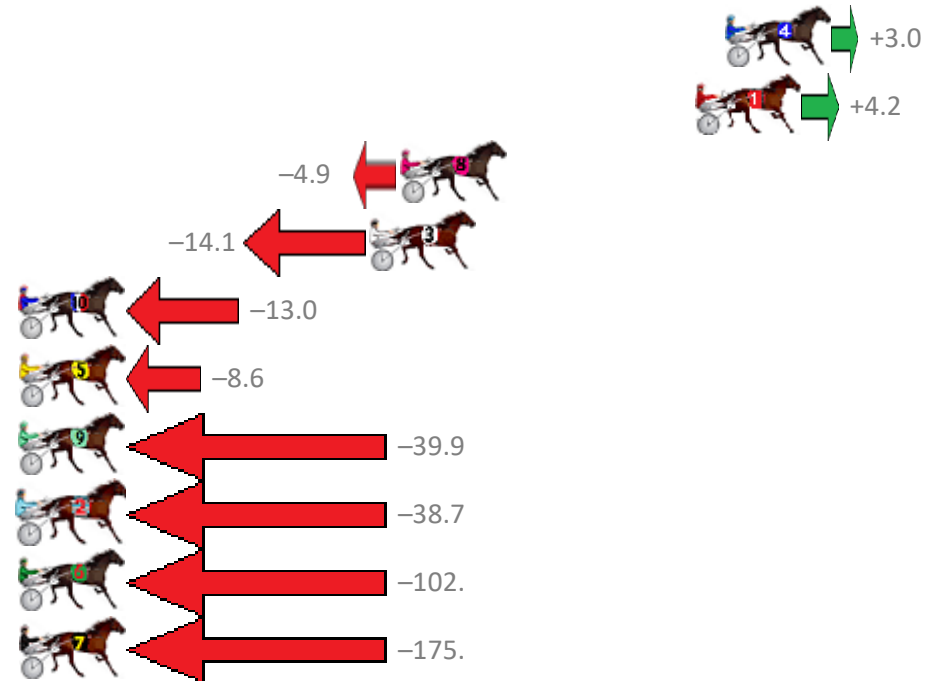

Redcliffe Race 1 Distance 1780m

Thursday, 21 June 2018

Gross Time: 2:13.10 MileRate: 2:00.30 LeadTime: 12.00s First Qtr: 30.50s Second Qtr: 32.10s Third Qtr: 29.50s Fourth Qtr: 29.00s

NoHorse	Plc	Margin	Time	800Time (W)	400 Time (W)
4 MY MAGIC MERLIN	1	0.0m	2:13.10	58.28s (1)	28.88s (1)
1 HIGH ON MONTANA	2	1.2m	2:13.19	58.19s (0)	28.71s (0)
8 PARKLANE LASS	3	12.9m	2:14.04	58.86s (1)	29.27s (1)
3 SISTER FEELGOOD	4	14.1m	2:14.12	59.53s (0)	30.02s (0)
10 KAYJAYS TERROR	5	30.6m	2:15.32	59.45s (1)	29.46s (0)
5 THANKHEAVNFORGIRLS	6	32.8m	2:15.48	59.13s (1)	29.29s (1)
9 RIVERLEIGH RAVEN	7	52.7m	2:16.92	61.42s (1)	31.52s (0)
2 WESTERN FALCON	8	53.5m	2:16.98	61.33s (0)	30.12s (1)
6 LARA BAY	9	121.6m	2:21.92	65.97s (0)	34.54s (0)
7 DIABOLO DANNY	10	185.7m	2:26.56	71.32s (0)	39.93s (0)

Finish Position and metres gained from 800m

Trots Sectionals
Powered by
www.pjdata.com.au
Home of PJ Trots Analyser

The Racing Queensland Board (trading as Racing Queensland) and provider are not responsible for the completeness or accuracy of any of the information contained herein, and makes no representations about its suitability for any purpose.