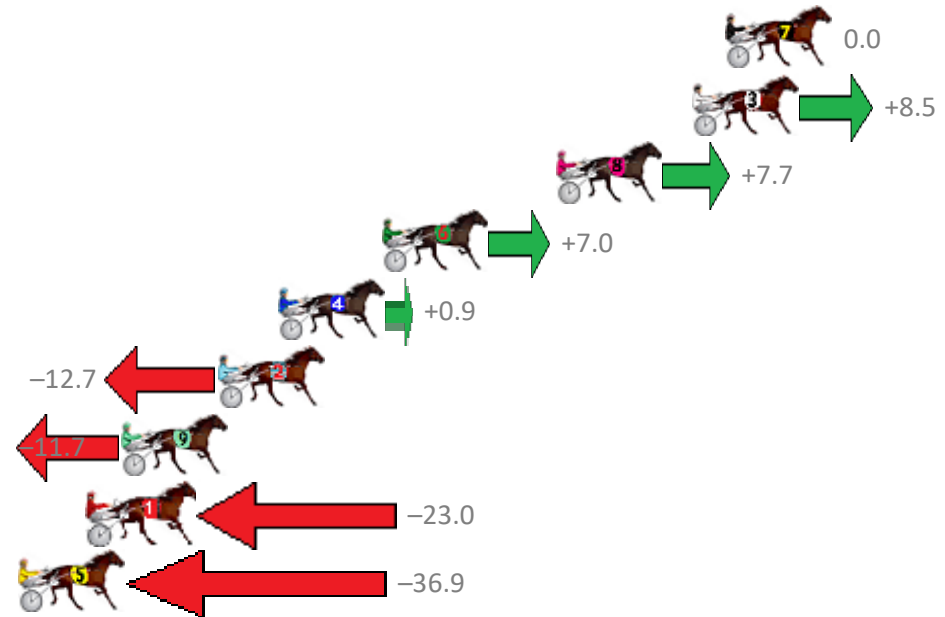

Redcliffe Race 6 Distance 2040m

Thursday, 21 June 2018

Gross Time: 2:31.20 MileRate: 1:59.30 LeadTime: 30.80s First Qtr: 30.10s Second Qtr: 30.50s Third Qtr: 29.50s Fourth Qtr: 30.30s

NoHorse	Plc	Margin	Time	800Time (W)	400 Time (W)
7 REMEMBER MAC	1	0.0m	2:31.20	59.80s (1)	30.30s (0)
3 DOWNAN OUT	2	1.3m	2:31.30	59.16s (1)	30.16s (1)
8 DEADLY ROCKER	3	6.7m	2:31.71	59.22s (1)	30.07s (2)
6 BUDDY BABCOCK	4	13.6m	2:32.23	59.28s (0)	30.12s (2)
4 LAZY BLAZE	5	17.7m	2:32.54	59.73s (1)	30.41s (3)
2 STUUNDER	6	20.1m	2:32.72	60.75s (0)	30.87s (0)
9 MISTER CHOMP	7	23.9m	2:33.01	60.67s (0)	30.81s (0)
1 WEASEL	8	25.2m	2:33.11	61.52s (0)	31.62s (0)
5 OSCARS GLORY	9	42.5m	2:34.42	62.56s (1)	32.63s (1)

Finish Position and metres gained from 800m

Trots Sectionals
Powered by
www.pjdata.com.au
Home of PJ Trots Analyser

The Racing Queensland Board (trading as Racing Queensland) and provider are not responsible for the completeness or accuracy of any of the information contained herein, and makes no representations about its suitability for any purpose.