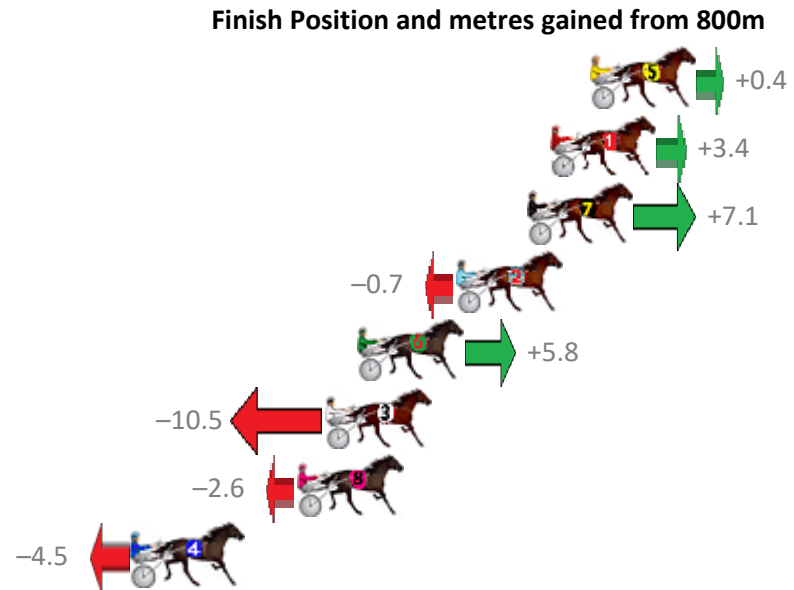

Redcliffe Race 4 Distance 1780m

Thursday, 21 June 2018

Gross Time: 2:12.10 MileRate: 1:59.40 LeadTime: 12.30s First Qtr: 30.50s Second Qtr: 31.70s Third Qtr: 28.80s Fourth Qtr: 28.80s

NoHorse	Plc	Margin	Time	800Time (W)	400 Time (W)
5 COURAGEOUS LEO	1	0.0m	2:12.10	57.57s (0)	28.80s (0)
1 OUR PEPPERJACK	2	1.6m	2:12.22	57.36s (0)	28.50s (0)
7 ONE MANS PASS	3	2.5m	2:12.28	57.09s (0)	28.25s (0)
2 PITTSWORTH MAN	4	5.3m	2:12.48	57.65s (1)	28.62s (1)
6 THE AMERICAN DREAM	5	9.2m	2:12.76	57.18s (0)	28.37s (0)
3 HE GETS IT	6	10.5m	2:12.86	58.36s (1)	29.33s (1)
8 BOB GAGE	7	11.6m	2:12.94	57.79s (1)	28.77s (1)
4 XTRAORDINARY LOMB	8	18.1m	2:13.40	57.92s (1)	28.89s (1)

Trots Sectionals
Powered by
www.pjdata.com.au
Home of PJ Trots Analyser

The Racing Queensland Board (trading as Racing Queensland) and provider are not responsible for the completeness or accuracy of any of the information contained herein, and makes no representations about its suitability for any purpose.