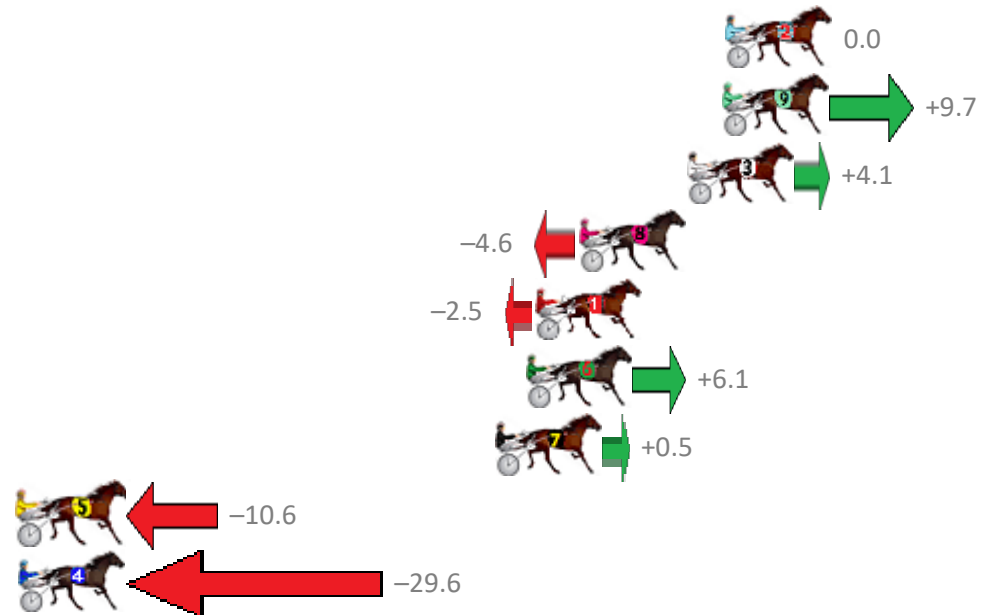

Redcliffe Race 7 Distance 2040m

Thursday, 21 June 2018

Gross Time: 2:34.80 MileRate: 2:02.10 LeadTime: 30.70s First Qtr: 32.00s Second Qtr: 32.80s Third Qtr: 30.00s Fourth Qtr: 29.30s

NoHorse	Plc	Margin	Time	800Time (W)	400 Time (W)
2 JANIES GOT A GUN	1	0.0m	2:34.80	59.30s (0)	29.30s (0)
9 DARBY BRIGHTS	2	0.1m	2:34.81	58.58s (1)	28.75s (2)
3 KATNISS	3	1.5m	2:34.91	59.00s (1)	28.84s (1)
8 ROCKNROLL DUDE	4	5.8m	2:35.22	59.64s (1)	29.49s (1)
1 SOPHIES PRIDE	5	7.5m	2:35.35	59.49s (0)	29.35s (0)
6 LIFEINHEAVEN	6	7.9m	2:35.38	58.85s (0)	28.96s (1)
7 ARCHIECANO	7	9.1m	2:35.47	59.26s (0)	29.09s (0)
5 RAYONG PRINCESS	8	30.0m	2:37.00	60.09s (1)	30.24s (0)
4 TOTAL DELIRIUM	9	44.0m	2:38.02	61.49s (1)	31.56s (2)

Finish Position and metres gained from 800m

Trots Sectionals
Powered by
www.pjdata.com.au
Home of PJ Trots Analyser

The Racing Queensland Board (trading as Racing Queensland) and provider are not responsible for the completeness or accuracy of any of the information contained herein, and makes no representations about its suitability for any purpose.