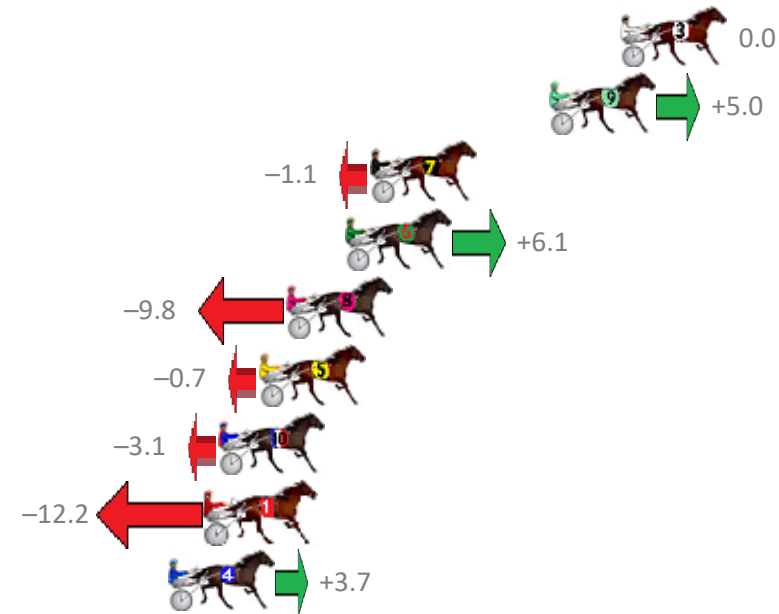

Redcliffe Race 2 Distance 1780m

Thursday, 21 June 2018

Gross Time: 2:14.80 MileRate: 2:01.80 LeadTime: 11.50s First Qtr: 31.10s Second Qtr: 33.40s Third Qtr: 30.40s Fourth Qtr: 28.40s

NoHorse	Plc	Margin	Time	800Time (W)	400 Time (W)
3 ADRIFT	1	0.0m	2:14.80	58.80s (0)	28.40s (0)
9 DAPPER BESSIE	2	2.8m	2:15.00	58.43s (1)	28.51s (2)
7 OH STANLEY	3	9.9m	2:15.50	58.88s (0)	28.29s (0)
6 TELLELLA	4	10.9m	2:15.57	58.35s (1)	28.42s (2)
8 MAJORESS JUJON	5	13.2m	2:15.74	59.52s (1)	29.11s (1)
5 DOWNTOWN LUCCA	6	14.3m	2:15.82	58.85s (0)	28.25s (1)
10 BARBOO	7	15.9m	2:15.93	59.03s (1)	28.78s (1)
1 KATHLEEN GRACE	8	16.4m	2:15.96	59.70s (0)	29.08s (0)
4 IFYOUBELIEVE	9	17.9m	2:16.07	58.53s (1)	28.49s (2)

Finish Position and metres gained from 800m

Trots Sectionals
Powered by
www.pjdata.com.au
Home of PJ Trots Analyser

The Racing Queensland Board (trading as Racing Queensland) and provider are not responsible for the completeness or accuracy of any of the information contained herein, and makes no representations about its suitability for any purpose.