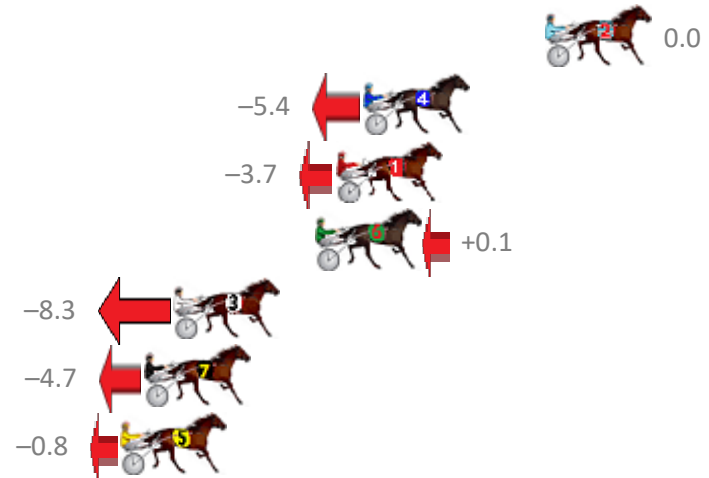

Redcliffe Race 3 Distance 1780m

Thursday, 21 June 2018

Gross Time: 2:12.40 MileRate: 1:59.70 LeadTime: 11.50s First Qtr: 32.40s Second Qtr: 31.60s Third Qtr: 28.60s Fourth Qtr: 28.30s

NoHorse	Plc	Margin	Time	800Time (W)	400 Time (W)
2 MY MASTERCRAFTSMA	1	0.0m	2:12.40	56.90s (0)	28.30s (0)
4 ELLIOTT BROMAC	2	7.2m	2:12.91	57.28s (1)	28.55s (1)
1 PROJECTILE	3	8.3m	2:12.99	57.16s (0)	28.39s (0)
6 LONG ROAD TO FAME	4	9.1m	2:13.04	56.89s (0)	28.11s (0)
3 JESSICA AMBER	5	14.7m	2:13.44	57.49s (1)	28.69s (1)
7 ILLAWONG DREAMTIM	6	15.9m	2:13.52	57.23s (1)	29.21s (2)
5 KARLOO MAC	7	16.8m	2:13.59	56.96s (1)	28.47s (2)

Finish Position and metres gained from 800m

Trots Sectionals
Powered by
www.pjdata.com.au
Home of PJ Trots Analyser

The Racing Queensland Board (trading as Racing Queensland) and provider are not responsible for the completeness or accuracy of any of the information contained herein, and makes no representations about its suitability for any purpose.