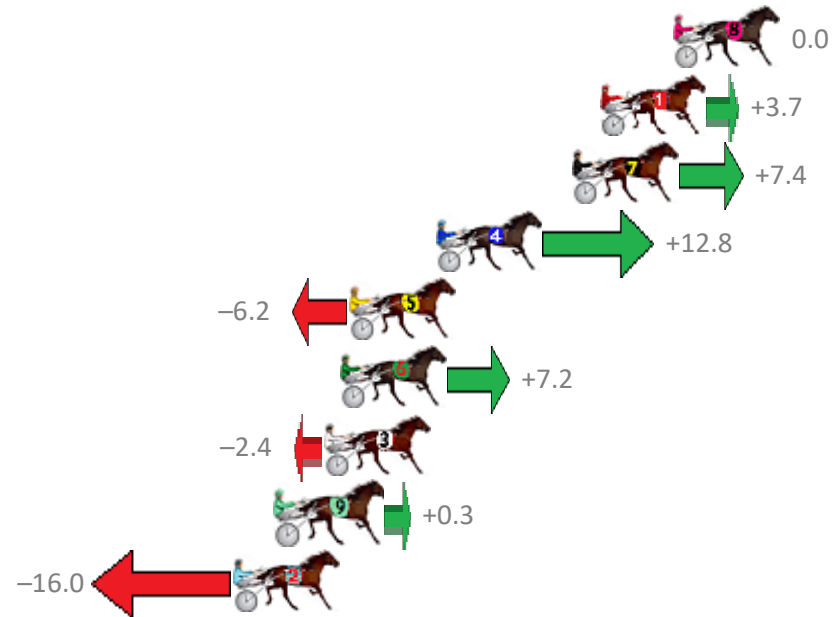

Redcliffe Race 9 Distance 2040m

Thursday, 21 June 2018

Gross Time: 2:35.50 MileRate: 2:02.70 LeadTime: 32.70s First Qtr: 31.10s Second Qtr: 32.10s Third Qtr: 29.80s Fourth Qtr: 29.80s

NoHorse	Plc	Margin	Time	800Time (W)	400 Time (W)
8 GLENFERRIE BABY	1	0.0m	2:35.50	59.60s (1)	29.80s (1)
1 MICKEY RAMONE	2	2.9m	2:35.72	59.32s (0)	29.63s (0)
7 NERIO	3	4.0m	2:35.80	59.05s (0)	29.31s (0)
4 ASHLEYS ANGEL	4	9.4m	2:36.20	58.65s (1)	29.38s (2)
5 FALCON VISTA	5	12.8m	2:36.45	60.06s (1)	30.29s (1)
6 BIG BEAT	6	13.2m	2:36.48	59.06s (2)	30.02s (2)
3 FAMOUS SHOES	7	13.8m	2:36.53	59.78s (1)	30.02s (1)
9 SPLASH OF GOLD	8	15.7m	2:36.67	59.58s (1)	29.85s (1)
2 FUI FUI	9	17.4m	2:36.80	60.79s (0)	31.02s (0)

Finish Position and metres gained from 800m

Trots Sectionals
Powered by
www.pjdata.com.au
Home of PJ Trots Analyser

The Racing Queensland Board (trading as Racing Queensland) and provider are not responsible for the completeness or accuracy of any of the information contained herein, and makes no representations about its suitability for any purpose.