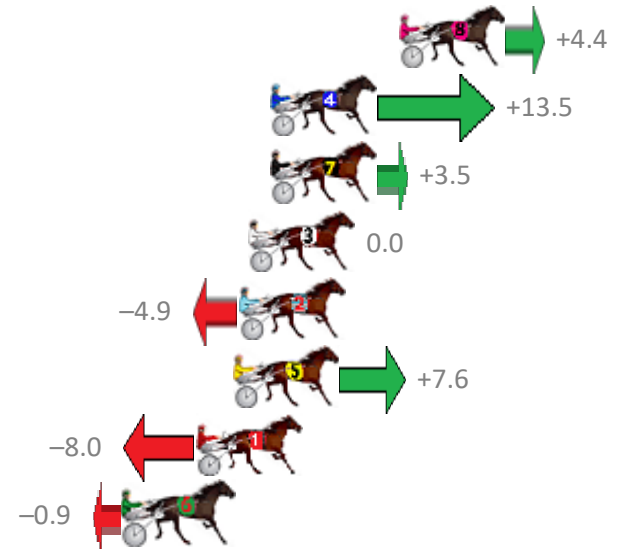

Albion Park Race 4 Distance 1660m

Friday, 22 June 2018

Gross Time: 2:00.40   MileRate: 1:56.70   LeadTime: 3.50s   First Qtr: 28.60s   Second Qtr: 31.20s   Third Qtr: 28.10s   Fourth Qtr: 29.00s

NoHorse	Plc	Margin	Time	800Time (W)	400 Time (W)
8 MIDNIGHT BENDER	1	0.0m	2:00.40	56.79s (0)	28.70s (0)
4 IMA TOP TYCOON	2	5.1m	2:00.77	56.14s (1)	28.14s (2)
7 PUNTERS DELIGHT	3	5.1m	2:00.77	56.85s (0)	28.78s (0)
3 MONUMENTAL	4	6.0m	2:00.83	57.10s (1)	29.13s (1)
2 TACT OLLIE	5	6.3m	2:00.86	57.45s (1)	29.46s (1)
5 MASTER DIP	6	6.6m	2:00.88	56.56s (1)	28.57s (2)
1 MOTU REAL STYLE	7	8.0m	2:00.98	57.67s (0)	29.58s (0)
6 SLIPASLYGRIN	8	10.9m	2:01.19	57.16s (1)	29.15s (1)

Finish Position and metres gained from 800m

Trots Sectionals
Powered by
www.pjdata.com.au
Home of PJ Trots Analyser

The Racing Queensland Board (trading as Racing Queensland) and provider are not responsible for the completeness or accuracy of any of the information contained herein, and makes no representations about its suitability for any purpose.