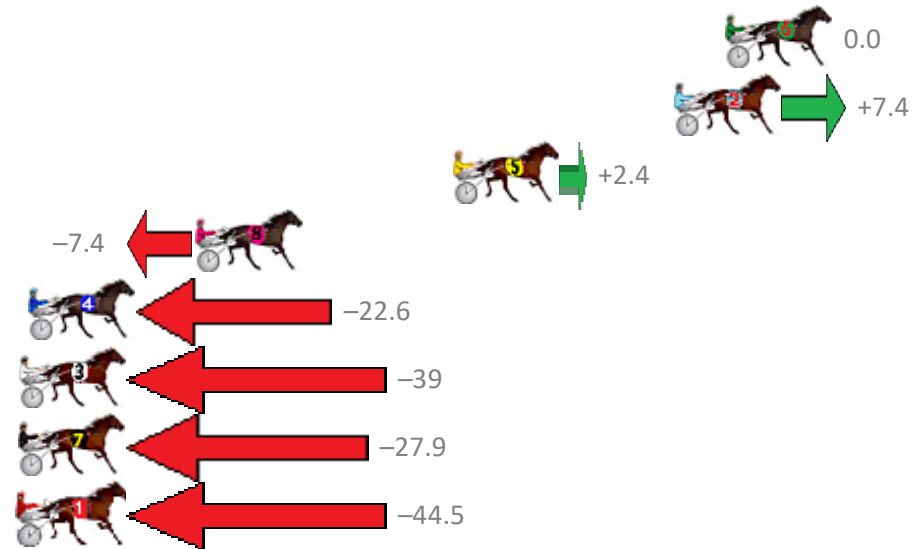

Albion Park Race 5 Distance 2138m

Friday, 22 June 2018

Gross Time: 2:33.60 MileRate: 1:55.60 LeadTime: 36.50s First Qtr: 29.50s Second Qtr: 29.80s Third Qtr: 28.20s Fourth Qtr: 29.60s

NoHorse	Plc	Margin	Time	800Time (W)	400 Time (W)
6 INA GREAT PLACE	1	0.0m	2:33.60	57.80s (0)	29.60s (0)
2 MAJOR KIWI	2	2.0m	2:33.75	57.27s (1)	29.01s (1)
5 RAESAWINNER	3	10.8m	2:34.40	57.63s (0)	29.17s (1)
8 COMPLY OR DIE	4	21.0m	2:35.15	58.33s (1)	29.82s (2)
4 WYNBERG TERROR	5	27.6m	2:35.64	59.43s (1)	30.95s (0)
3 SICILIAN SLUMBER	6	43.2m	2:36.80	60.59s (0)	31.73s (0)
7 IMA MORVEN LAD	7	45.9m	2:37.00	59.82s (1)	31.06s (1)
1 OUR MELS DREAM	8	53.3m	2:37.54	61.02s (0)	31.92s (0)

Finish Position and metres gained from 800m

Trots Sectionals
Powered by
www.pjdata.com.au
Home of PJ Trots Analyser

The Racing Queensland Board (trading as Racing Queensland) and provider are not responsible for the completeness or accuracy of any of the information contained herein, and makes no representations about its suitability for any purpose.