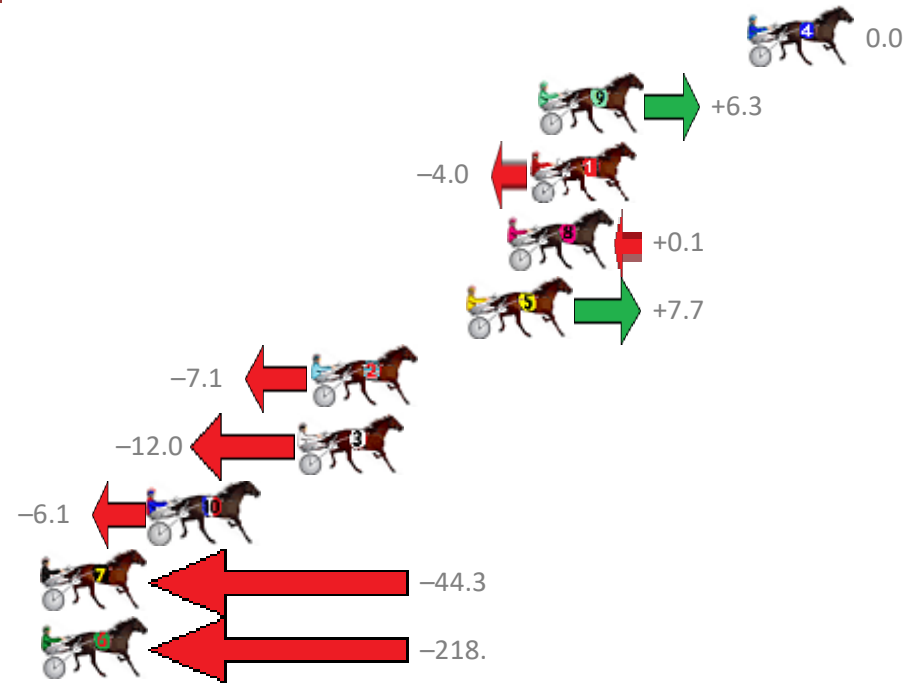

Albion Park Race 6 Distance 1660m

Friday, 22 June 2018

Gross Time: 2:00.40 MileRate: 1:56.80 LeadTime: 3.60s First Qtr: 28.60s Second Qtr: 30.10s Third Qtr: 28.60s Fourth Qtr: 29.50s

NoHorse	Plc	Margin	Time	800Time (W)	400 Time (W)
4 DATSGOOD	1	0.0m	2:00.40	58.10s (0)	29.50s (0)
9 ACT OF VALOR	2	8.3m	2:01.01	57.64s (1)	28.62s (1)
1 MICKS MEMORY	3	8.6m	2:01.03	58.39s (0)	29.47s (0)
8 HEADWIN	4	9.5m	2:01.10	58.09s (0)	29.08s (0)
5 ARCH EMPRESS	5	11.1m	2:01.22	57.54s (1)	28.49s (1)
2 NON PASSARE	6	17.3m	2:01.68	58.62s (1)	29.65s (1)
3 NAUGHTYINHEAVEN	7	17.8m	2:01.71	58.97s (1)	30.02s (1)
10 SEVEN RIPPIN ACES	8	23.7m	2:02.15	58.54s (2)	30.24s (2)
7 BETTERTHAN TORQUE	9	56.7m	2:04.58	61.32s (2)	32.15s (2)
6 MY ULTIMATE JOE	10	368.8m	2:27.60	73.99s (0)	38.26s (0)

Finish Position and metres gained from 800m

Trots Sectionals
Powered by
www.pjdata.com.au
Home of PJ Trots Analyser

The Racing Queensland Board (trading as Racing Queensland) and provider are not responsible for the completeness or accuracy of any of the information contained herein, and makes no representations about its suitability for any purpose.