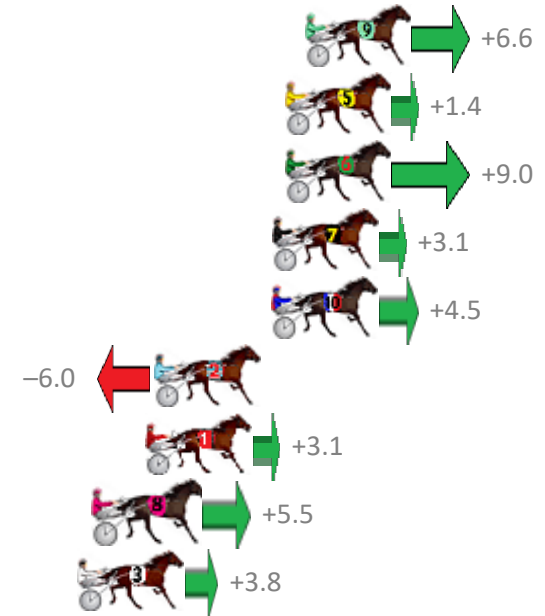

Albion Park Race 10 Distance 1660m

Friday, 22 June 2018

Gross Time: 1:59.60   MileRate: 1:56.00   LeadTime: 3.50s   First Qtr: 27.80s   Second Qtr: 29.80s   Third Qtr: 28.80s   Fourth Qtr: 29.70s

NoHorse	Plc	Margin	Time	800Time (W)	400 Time (W)
9 REDS JET STAR	1	0.0m	1:59.60	58.02s (1)	29.37s (1)
5 DIVAS DELIGHT	2	0.8m	1:59.66	58.40s (1)	29.76s (1)
6 RORY MACH	3	0.8m	1:59.66	57.84s (2)	29.33s (2)
7 YANKEE STRUTTER	4	1.3m	1:59.70	58.27s (0)	29.32s (0)
10 GASMONKEY	5	1.3m	1:59.70	58.17s (2)	29.68s (2)
2 TED WEST	6	6.0m	2:00.05	58.94s (0)	29.98s (0)
1 SPEEDIE MCARDLE	7	6.3m	2:00.07	58.27s (0)	29.35s (0)
8 PROBY ONE	8	8.3m	2:00.22	58.10s (0)	29.53s (2)
3 OHOKA COOPER	9	9.0m	2:00.27	58.22s (1)	29.71s (1)

Finish Position and metres gained from 800m

Trots Sectionals
Powered by
www.pjdata.com.au
Home of PJ Trots Analyser