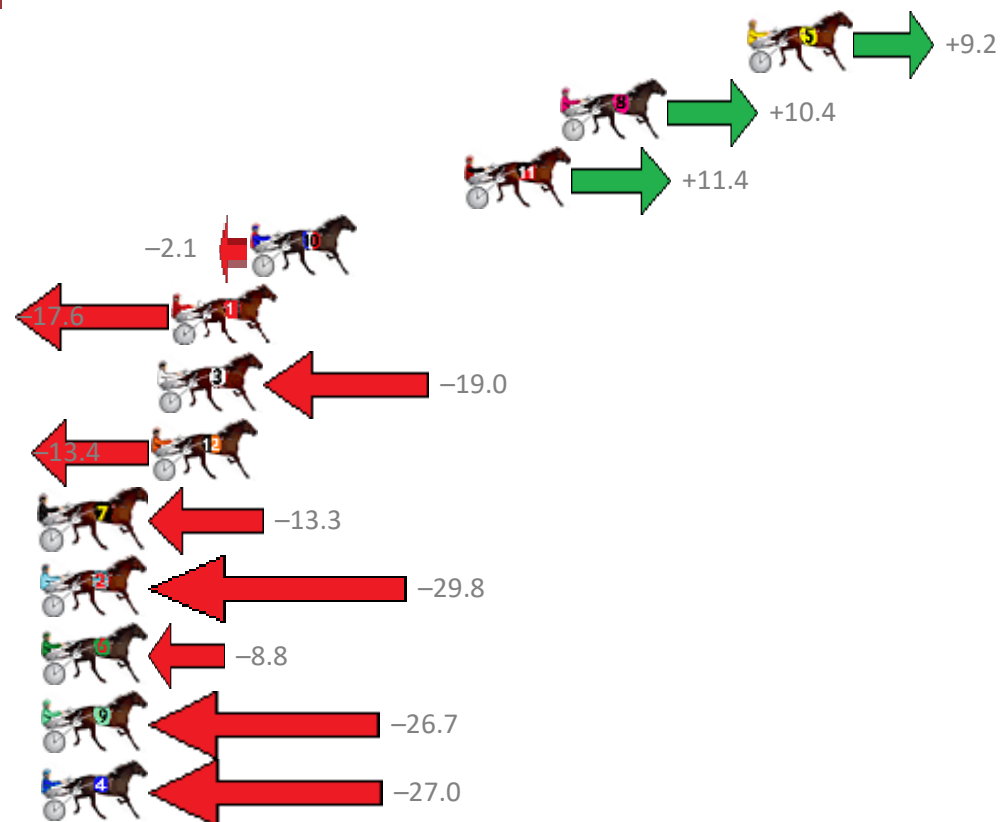

Albion Park Race 9 Distance 1660m

Friday, 22 June 2018

Gross Time: 1:57.80 MileRate: 1:54.20 LeadTime: 3.60s First Qtr: 26.70s Second Qtr: 30.70s Third Qtr: 28.60s Fourth Qtr: 28.20s

NoHorse	Plc	Margin	Time	800Time (W)	400 Time (W)
5 DARKERSHADEOFPALE	1	0.0m	1:57.80	56.15s (1)	28.20s (2)
8 MISS HOOLLIGAN	2	7.4m	1:58.32	56.06s (2)	28.33s (2)
11 TROUBLESOME DAVE	3	11.2m	1:58.59	55.99s (2)	28.27s (2)
10 VILLAGE CRUISER	4	19.7m	1:59.19	56.95s (1)	28.56s (1)
1 GLASSCUTTERSPIRIT	5	22.8m	1:59.41	58.05s (0)	29.30s (0)
3 MAMMALS MAGIC	6	23.4m	1:59.45	58.15s (1)	29.68s (1)
12 EVELYN JAY	7	23.6m	1:59.46	57.75s (0)	29.05s (0)
7 GREGS LEGACY	8	28.7m	1:59.82	57.74s (0)	29.07s (0)
2 THE NEXT STAR	9	29.8m	1:59.90	58.92s (0)	30.15s (0)
6 BROADWATER	10	36.8m	2:00.39	57.42s (1)	29.48s (2)
9 KEARNEY LANE	11	39.9m	2:00.61	58.70s (1)	30.32s (1)
4 FLASH UNDER FIRE	12	59.6m	2:02.00	58.72s (2)	30.29s (1)

Finish Position and metres gained from 800m

Trots Sectionals
Powered by
www.pjdata.com.au
Home of PJ Trots Analyser

The Racing Queensland Board (trading as Racing Queensland) and provider are not responsible for the completeness or accuracy of any of the information contained herein, and makes no representations about its suitability for any purpose.