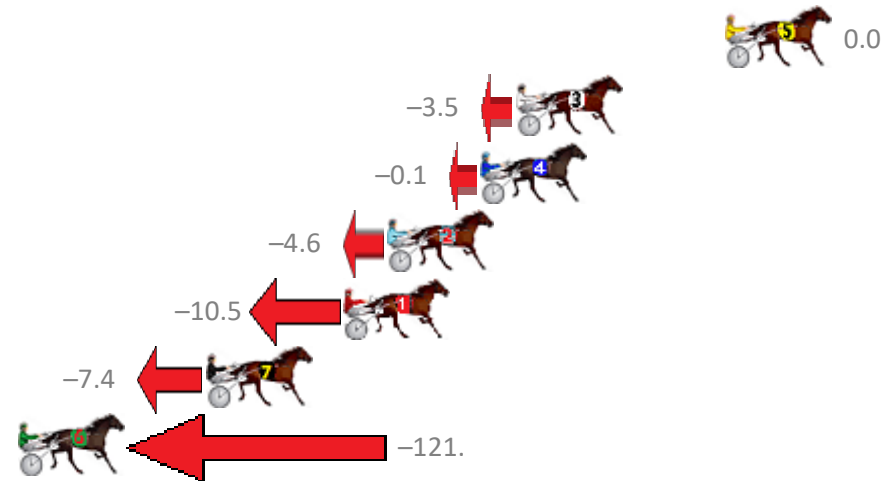

Albion Park Race 2 Distance 2138m

Friday, 22 June 2018

Gross Time: 2:39.60 MileRate: 2:00.10 LeadTime: 40.60s First Qtr: 31.80s Second Qtr: 31.10s Third Qtr: 28.50s Fourth Qtr: 27.60s

NoHorse	Plc	Margin	Time	800Time (W)	400 Time (W)
5 RUHTREBO	1	0.0m	2:39.60	56.10s (0)	27.60s (0)
3 BRONSKI MACKENZIE	2	8.3m	2:40.17	56.35s (1)	28.06s (1)
4 MICKEE CULLEN	3	9.7m	2:40.27	56.11s (1)	27.81s (1)
2 SNAKES N LADDERS	4	13.4m	2:40.52	56.42s (0)	27.89s (0)
1 JUST ROKIN	5	15.1m	2:40.64	56.84s (0)	28.31s (0)
7 MAESTRO MAC	6	20.6m	2:41.02	56.62s (0)	28.08s (0)
6 TORQUE WRITER	7	135.6m	2:48.96	64.61s (1)	36.16s (1)

Finish Position and metres gained from 800m

Trots Sectionals
Powered by
www.pjdata.com.au
Home of PJ Trots Analyser

The Racing Queensland Board (trading as Racing Queensland) and provider are not responsible for the completeness or accuracy of any of the information contained herein, and makes no representations about its suitability for any purpose.