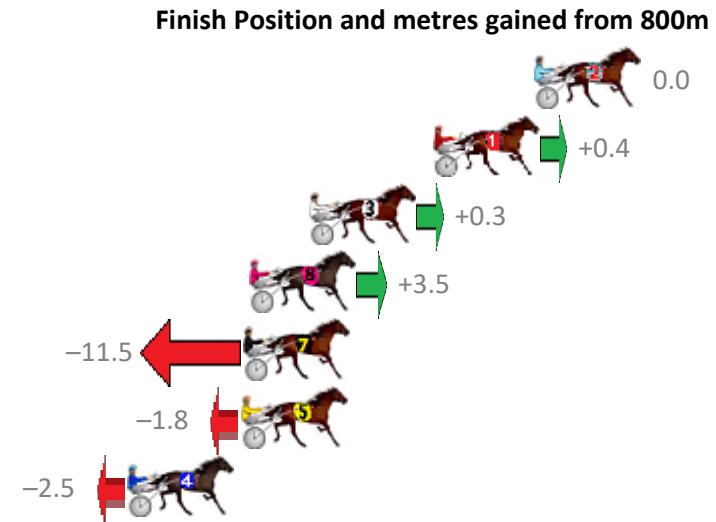

Albion Park Race 3 Distance 1660m

Friday, 22 June 2018

Gross Time: 1:59.50 MileRate: 1:55.80 LeadTime: 3.50s First Qtr: 28.00s Second Qtr: 30.90s Third Qtr: 28.20s Fourth Qtr: 28.90s

NoHorse	Plc	Margin	Time	800Time (W)	400 Time (W)
2 MO JARNEY	1	0.0m	1:59.50	57.10s (0)	28.90s (0)
1 FRANKS FORTUNE	2	4.0m	1:59.79	57.07s (0)	28.81s (0)
3 MODERNDAY FALCON	3	8.9m	2:00.14	57.08s (0)	28.82s (0)
8 LUCKY NED PEPPER	4	11.3m	2:00.32	56.85s (1)	28.78s (1)
7 MISTA NATURAL	5	11.5m	2:00.33	57.92s (1)	29.69s (1)
5 ANN MATTGREGOR	6	11.6m	2:00.34	57.23s (1)	28.37s (2)
4 MANOFLISA	7	16.1m	2:00.66	57.28s (0)	28.76s (0)

Trots Sectionals
Powered by
www.pjdata.com.au
Home of PJ Trots Analyser

The Racing Queensland Board (trading as Racing Queensland) and provider are not responsible for the completeness or accuracy of any of the information contained herein, and makes no representations about its suitability for any purpose.