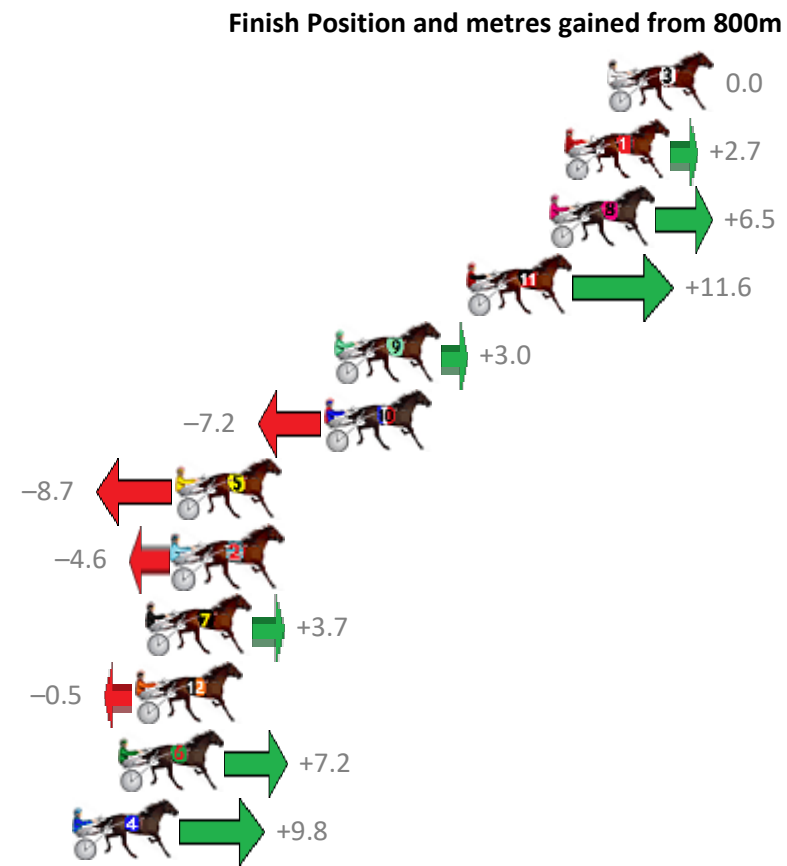

Albion Park Race 8 Distance 1660m

Friday, 22 June 2018

Gross Time: 1:59.40 MileRate: 1:55.80 LeadTime: 3.50s First Qtr: 28.10s Second Qtr: 31.40s Third Qtr: 29.20s Fourth Qtr: 27.20s

NoHorse	Plc	Margin	Time	800Time (W)	400 Time (W)
3 SKYFELLA CAM	1	0.0m	1:59.40	56.40s (0)	27.20s (0)
1 THUNDER MAC	2	1.7m	1:59.52	56.21s (0)	27.03s (0)
8 WHISKEY BLAZE	3	2.3m	1:59.56	55.94s (0)	26.77s (0)
11 NONE BETTOR	4	5.6m	1:59.78	55.58s (1)	27.19s (2)
9 DOOLITTLE DANDY	5	10.8m	2:00.13	56.19s (0)	27.00s (0)
10 MISTER BLACKJACK	6	11.2m	2:00.16	56.91s (1)	27.68s (1)
5 FIRE ONE	7	17.1m	2:00.56	57.01s (1)	27.75s (1)
2 SOLDIER OF FORTUNE	8	17.2m	2:00.57	56.72s (1)	27.43s (1)
7 MACHIN OUT	9	18.3m	2:00.64	56.14s (1)	27.59s (2)
12 GUTS	10	18.7m	2:00.67	56.44s (0)	27.23s (0)
6 CHIRPY CHUCKLES	11	19.4m	2:00.72	55.89s (1)	27.34s (2)
4 THE HARLEM HAMMER	12	21.2m	2:00.84	55.71s (1)	27.10s (1)

Trots Sectionals
Powered by
www.pjdata.com.au
Home of PJ Trots Analyser

The Racing Queensland Board (trading as Racing Queensland) and provider are not responsible for the completeness or accuracy of any of the information contained herein, and makes no representations about its suitability for any purpose.