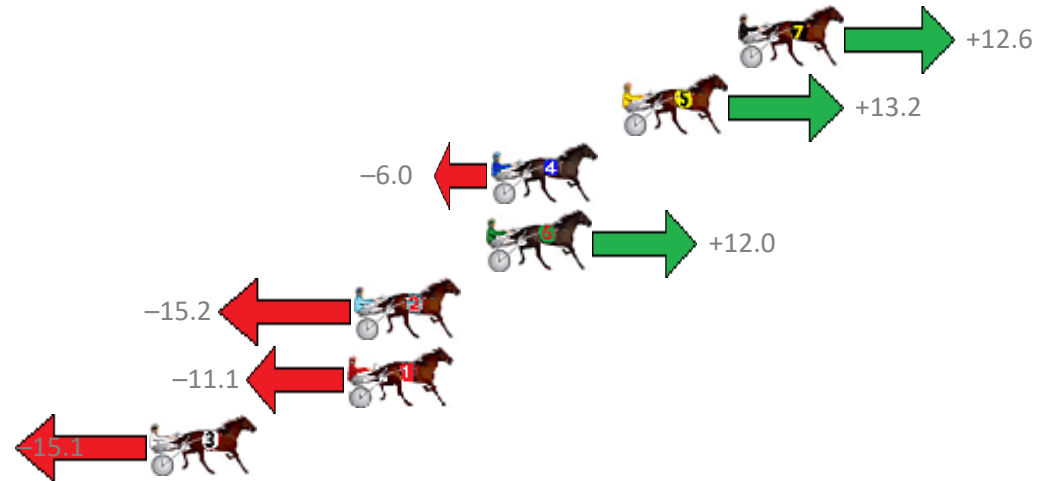

Albion Park Race 1 Distance 1660m

Friday, 22 June 2018

Gross Time: 1:58.90 MileRate: 1:55.30 LeadTime: 3.40s First Qtr: 27.70s Second Qtr: 29.80s Third Qtr: 28.70s Fourth Qtr: 29.30s

NoHorse	Plc	Margin	Time	800Time (W)	400 Time (W)
7 REGULUS	1	0.0m	1:58.90	57.09s (1)	28.74s (2)
5 ARK ME	2	4.6m	1:59.24	57.04s (1)	28.64s (1)
4 BETAMERICA	3	9.8m	1:59.62	58.44s (1)	29.80s (1)
6 SPECIAL RESERVE	4	10.0m	1:59.63	57.13s (1)	28.71s (1)
2 LEFT A TERROR	5	15.2m	2:00.01	59.10s (0)	30.41s (0)
1 LOTS OF LUCK	6	15.5m	2:00.04	58.80s (0)	30.13s (0)
3 ROCKNROLL CLASSIC	7	23.3m	2:00.61	59.09s (1)	30.45s (1)

Finish Position and metres gained from 800m

Trots Sectionals
Powered by
www.pjdata.com.au
Home of PJ Trots Analyser