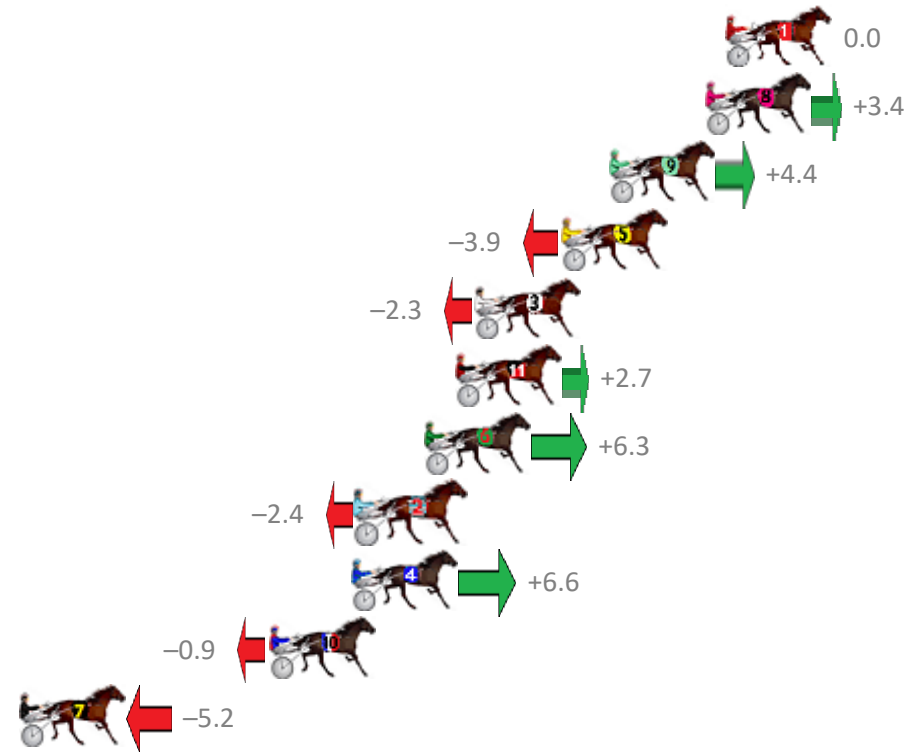

Albion Park Race 7 Distance 2138m

Friday, 22 June 2018

Gross Time: 2:38.10 MileRate: 1:59.00 LeadTime: 38.10s First Qtr: 32.80s Second Qtr: 31.00s Third Qtr: 28.70s Fourth Qtr: 27.50s

NoHorse	Plc	Margin	Time	800Time (W)	400 Time (W)
1 BETTOR BE LUCKY	1	0.0m	2:38.10	56.20s (0)	27.50s (0)
8 MUCHO MACHO MAN	2	0.8m	2:38.15	55.96s (0)	27.28s (0)
9 PSYCHEDELIC	3	4.6m	2:38.42	55.89s (0)	27.20s (0)
5 KURAHAUPO GAMBLER	4	6.5m	2:38.55	56.47s (1)	27.77s (1)
3 ITS JUST KENNY	5	9.9m	2:38.78	56.36s (1)	27.70s (1)
11 WITH AUTHORITY	6	10.7m	2:38.84	56.01s (0)	27.29s (0)
6 CHAPTER ONE	7	11.9m	2:38.92	55.76s (0)	26.90s (0)
2 VADER	8	14.6m	2:39.10	56.37s (1)	27.83s (2)
4 MACH SAM	9	14.8m	2:39.12	55.74s (1)	27.24s (2)
10 ALWAYS MY MATE	10	18.1m	2:39.34	56.26s (1)	27.75s (2)
7 THREO	11	31.0m	2:40.23	56.57s (1)	28.39s (3)

Finish Position and metres gained from 800m

Trots Sectionals
Powered by
www.pjdata.com.au
Home of PJ Trots Analyser

The Racing Queensland Board (trading as Racing Queensland) and provider are not responsible for the completeness or accuracy of any of the information contained herein, and makes no representations about its suitability for any purpose.