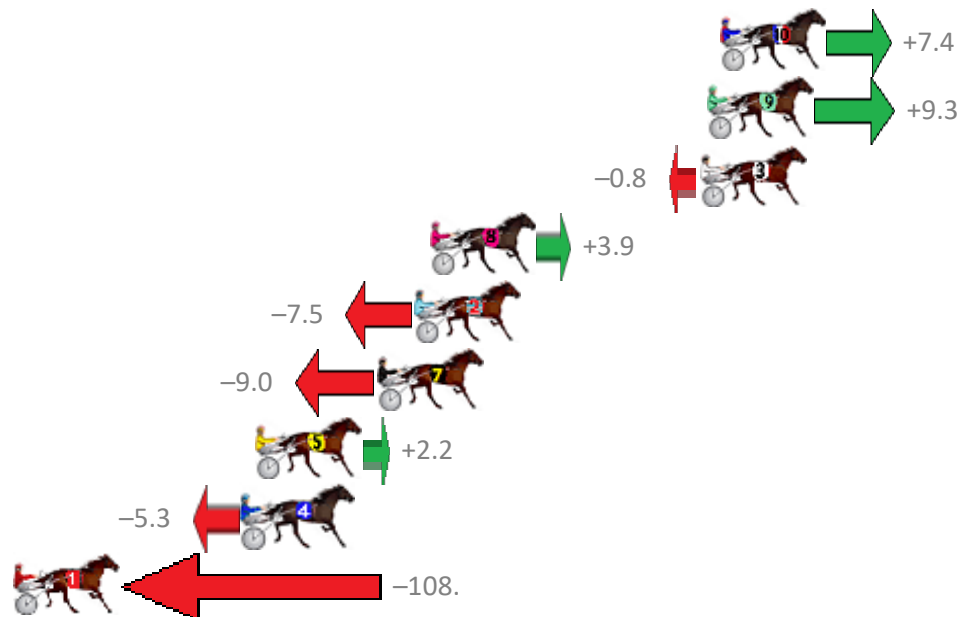

Albion Park Race 8 Distance 1660m

Tuesday, 26 June 2018

Gross Time: 1:58.60 MileRate: 1:55.00 LeadTime: 3.60s First Qtr: 27.70s Second Qtr: 30.30s Third Qtr: 28.20s Fourth Qtr: 28.80s

NoHorse	Plc	Margin	Time	800Time (W)	400 Time (W)
10 ARGYLE BEACH	1	0.0m	1:58.60	56.47s (2)	28.76s (1)
9 DEECAESAR	2	0.5m	1:58.64	56.34s (1)	28.03s (1)
3 REMEMBER MAC	3	0.8m	1:58.66	57.06s (0)	28.86s (0)
8 PRECIOUS CULLEN	4	11.5m	1:59.43	56.72s (1)	28.65s (0)
2 GETOUTNWALK	5	12.1m	1:59.47	57.53s (0)	29.28s (0)
7 VILLAGE CRUISER	6	13.6m	1:59.58	57.64s (1)	29.36s (1)
5 PATERNITY SUIT	7	18.4m	1:59.92	56.84s (2)	29.28s (2)
4 COME OUT AND PLAY	8	18.9m	1:59.96	57.38s (2)	29.79s (2)
1 MAJOR HEI	9	118.2m	2:07.11	64.72s (0)	34.93s (0)

Finish Position and metres gained from 800m

Trots Sectionals
Powered by
www.pjdata.com.au
Home of PJ Trots Analyser

The Racing Queensland Board (trading as Racing Queensland) and provider are not responsible for the completeness or accuracy of any of the information contained herein, and makes no representations about its suitability for any purpose.