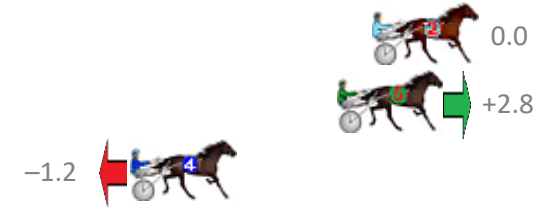

Albion Park Race 2 Distance 2138m

Tuesday, 26 June 2018

Gross Time: 2:37.60 MileRate: 1:58.70 LeadTime: 39.40s First Qtr: 30.60s Second Qtr: 30.50s Third Qtr: 29.50s Fourth Qtr: 27.60s

NoHorse	Plc	Margin	Time	800Time (W)	400 Time (W)
2 JOYS A BABE	1	0.0m	2:37.60	57.10s (0)	27.60s (0)
6 MAKO BANNER	2	1.4m	2:37.70	56.90s (0)	27.49s (1)
4 THREO	3	9.6m	2:38.26	57.19s (0)	27.96s (0)

Finish Position and metres gained from 800m

Trots Sectionals
Powered by
www.pjdata.com.au
Home of PJ Trots Analyser

The Racing Queensland Board (trading as Racing Queensland) and provider are not responsible for the completeness or accuracy of any of the information contained herein, and makes no representations about its suitability for any purpose.