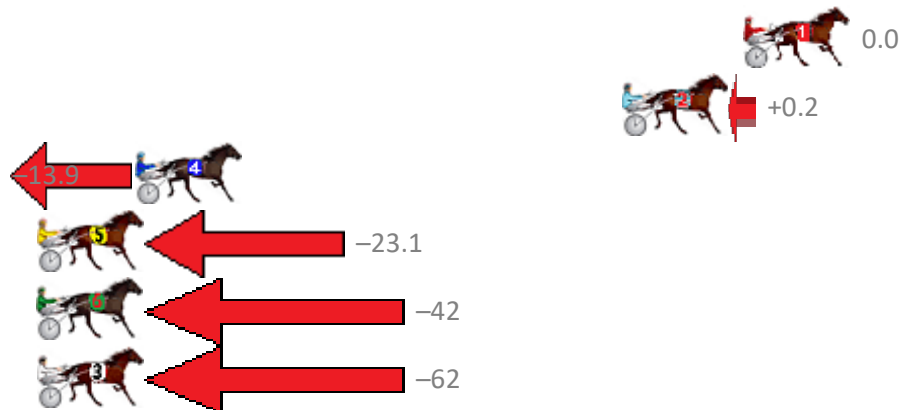

Albion Park Race 1 Distance 1660m

Tuesday, 26 June 2018

Gross Time: 2:04.10 MileRate: 2:00.30 LeadTime: 3.60s First Qtr: 29.60s Second Qtr: 32.80s Third Qtr: 29.40s Fourth Qtr: 28.70s

NoHorse	Plc	Margin	Time	800Time (W)	400 Time (W)

1 PRESLEYBEGOOD	1	0.0m	2:04.10	58.10s (0)	28.70s (0)
2 BETTOR BECAUSE	2	4.8m	2:04.44	58.09s (0)	28.63s (0)
4 DISCO ROLLER	3	24.1m	2:05.83	59.11s (0)	29.64s (0)
5 BOULDER CITY	4	28.9m	2:06.17	59.78s (1)	29.65s (0)
6 COCOBLISS	5	56.8m	2:08.18	61.09s (0)	30.71s (0)
3 KABOOBIE	6	63.1m	2:08.63	62.58s (1)	32.40s (1)

Finish Position and metres gained from 800m

Trots Sectionals
Powered by
www.pjdata.com.au
Home of PJ Trots Analyser

The Racing Queensland Board (trading as Racing Queensland) and provider are not responsible for the completeness or accuracy of any of the information contained herein, and makes no representations about its suitability for any purpose.