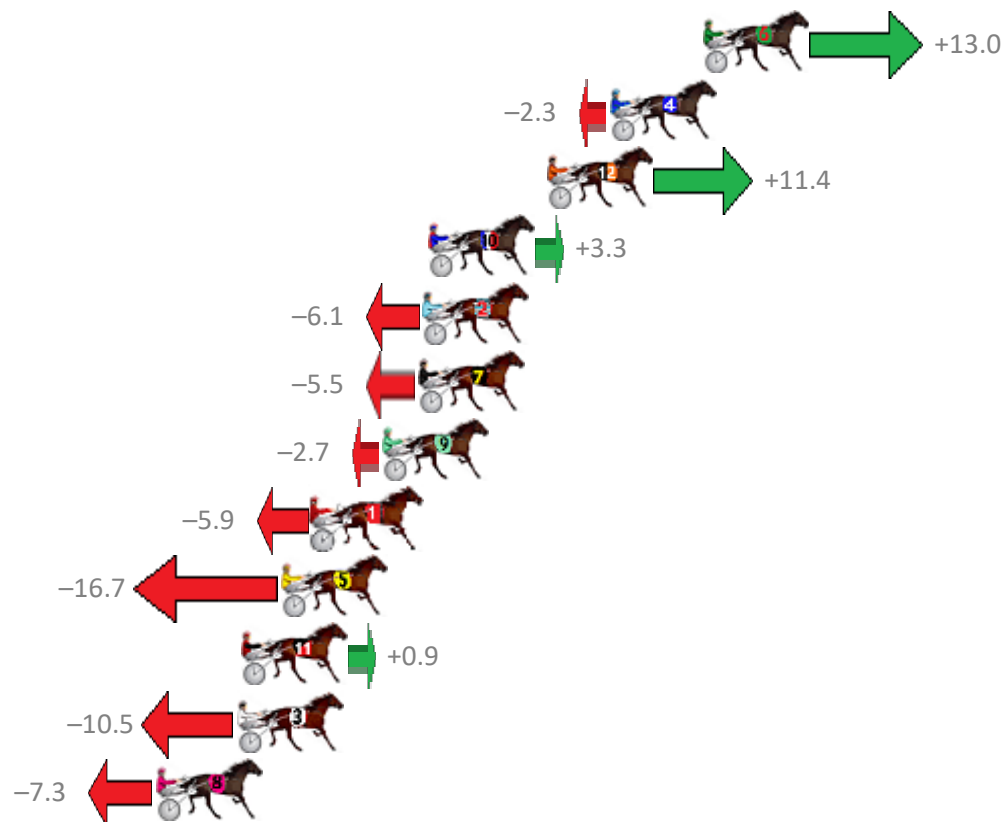

Albion Park Race 7 Distance 1660m

Tuesday, 26 June 2018

Gross Time: 1:58.90 MileRate: 1:55.30 LeadTime: 3.40s First Qtr: 27.10s Second Qtr: 31.00s Third Qtr: 28.40s Fourth Qtr: 29.00s

NoHorse	Plc	Margin	Time	800Time (W)	400 Time (W)
6 COLD IDEAL	1	0.0m	1:58.90	56.47s (2)	28.27s (3)
4 GASMONKEY	2	3.7m	1:59.17	57.57s (1)	29.09s (1)
12 REDS JET STAR	3	6.2m	1:59.35	56.58s (2)	28.33s (2)
10 IMA GRUMPY POSSUM	4	10.9m	1:59.69	57.16s (1)	28.56s (1)
2 JESSICA AMBER	5	11.1m	1:59.70	57.84s (0)	29.40s (0)
7 YANKEE STRUTTER	6	11.3m	1:59.72	57.79s (1)	29.30s (1)
9 RORY MACH	7	12.7m	1:59.82	57.59s (1)	29.01s (1)
1 MONUMENTAL	8	15.5m	2:00.02	57.82s (0)	29.34s (0)
5 GOVINNI	9	16.7m	2:00.11	58.60s (0)	30.21s (0)
11 LUCKY VOODOO	10	18.3m	2:00.23	57.34s (1)	28.76s (1)
3 DOLLARBILL	11	18.5m	2:00.24	58.15s (2)	29.91s (2)
8 KARLOO MAC	12	21.7m	2:00.47	57.92s (0)	29.40s (0)

Finish Position and metres gained from 800m

Trots Sectionals
Powered by
www.pjdata.com.au
Home of PJ Trots Analyser

The Racing Queensland Board (trading as Racing Queensland) and provider are not responsible for the completeness or accuracy of any of the information contained herein, and makes no representations about its suitability for any purpose.