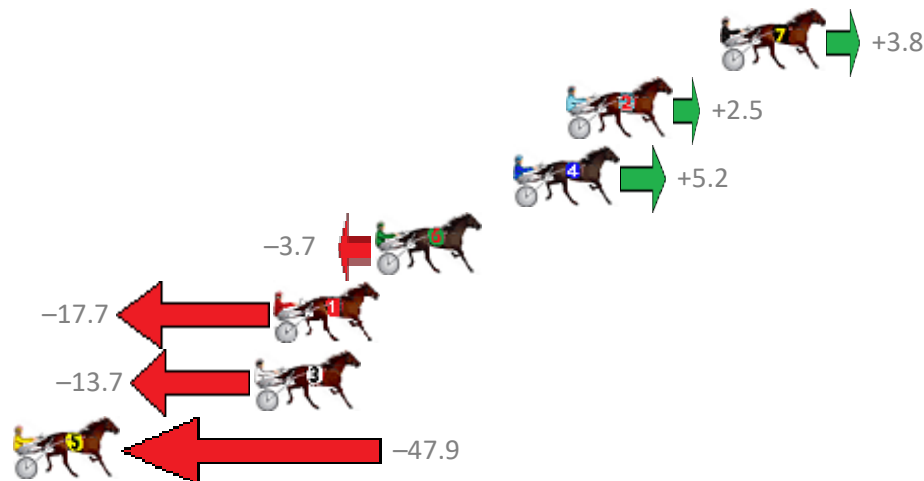

Albion Park Race 3 Distance 1660m

Tuesday, 26 June 2018

Gross Time: 2:02.10 MileRate: 1:58.40 LeadTime: 3.50s First Qtr: 28.90s Second Qtr: 31.70s Third Qtr: 29.80s Fourth Qtr: 28.20s

NoHorse	Plc	Margin	Time	800Time (W)	400 Time (W)
7 CHERRYS THE BEST	1	0.0m	2:02.10	57.72s (1)	28.19s (1)
2 TORQUE IS MY GIRL	2	6.1m	2:02.53	57.82s (1)	28.26s (1)
4 FEELING FROSTY	3	8.2m	2:02.68	57.62s (1)	28.04s (1)
6 MISS MIA	4	13.7m	2:03.07	58.27s (0)	28.46s (0)
1 WHERE'S TASCOTT	5	17.7m	2:03.35	59.28s (0)	29.45s (0)
3 ROLL ONA RAINBOW	6	18.5m	2:03.40	58.99s (0)	29.17s (0)
5 MY ULTIMATE SPORT	7	91.9m	2:08.58	61.47s (0)	29.74s (0)

Finish Position and metres gained from 800m

Trots Sectionals
Powered by
www.pjdata.com.au
Home of PJ Trots Analyser

The Racing Queensland Board (trading as Racing Queensland) and provider are not responsible for the completeness or accuracy of any of the information contained herein, and makes no representations about its suitability for any purpose.