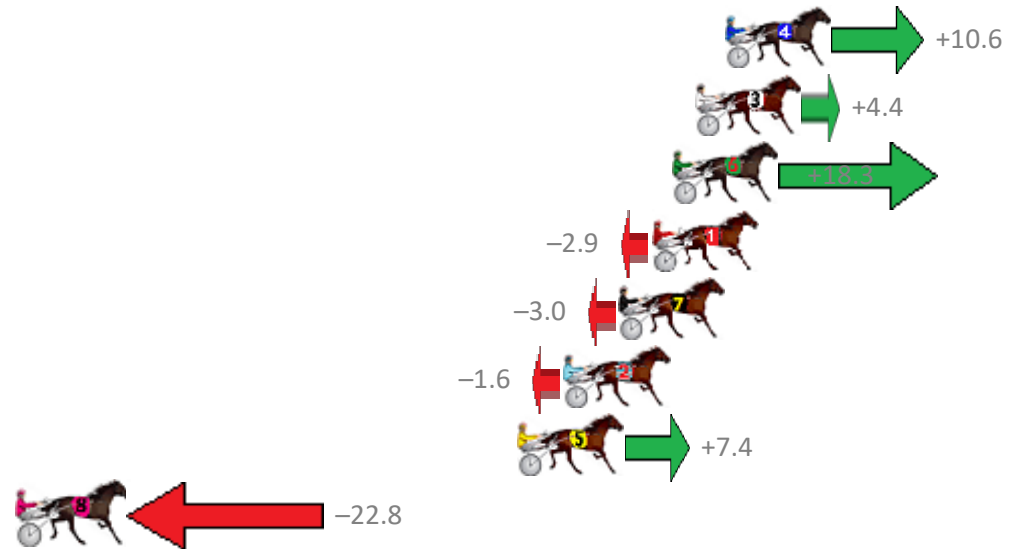

Albion Park Race 5 Distance 2138m

Tuesday, 26 June 2018

Gross Time: 2:38.30 MileRate: 1:59.20 LeadTime: 39.80s First Qtr: 31.00s Second Qtr: 30.10s Third Qtr: 28.10s Fourth Qtr: 29.30s

NoHorse	Plc	Margin	Time	800Time (W)	400 Time (W)
4 IMA TOP TYCOON	1	0.0m	2:38.30	56.64s (1)	28.49s (1)
3 DOWNAN OUT	2	1.2m	2:38.39	57.08s (1)	28.93s (1)
6 GOODTIME STRIDE	3	2.1m	2:38.45	56.09s (1)	28.05s (2)
1 GLENFERRIE DUSTER	4	2.9m	2:38.51	57.61s (0)	29.51s (0)
7 RIVERLEIGH WILLIAM	5	4.2m	2:38.61	57.62s (1)	29.48s (1)
2 THE CARINGBAH KID	6	6.4m	2:38.77	57.51s (0)	29.46s (0)
5 REGAL NIGHTSHADE	7	8.2m	2:38.90	56.87s (1)	28.83s (2)
8 CONFEDERATE GIRL	8	33.2m	2:40.73	59.04s (0)	30.62s (0)

Finish Position and metres gained from 800m

Trots Sectionals
Powered by
www.pjdata.com.au
Home of PJ Trots Analyser

The Racing Queensland Board (trading as Racing Queensland) and provider are not responsible for the completeness or accuracy of any of the information contained herein, and makes no representations about its suitability for any purpose.