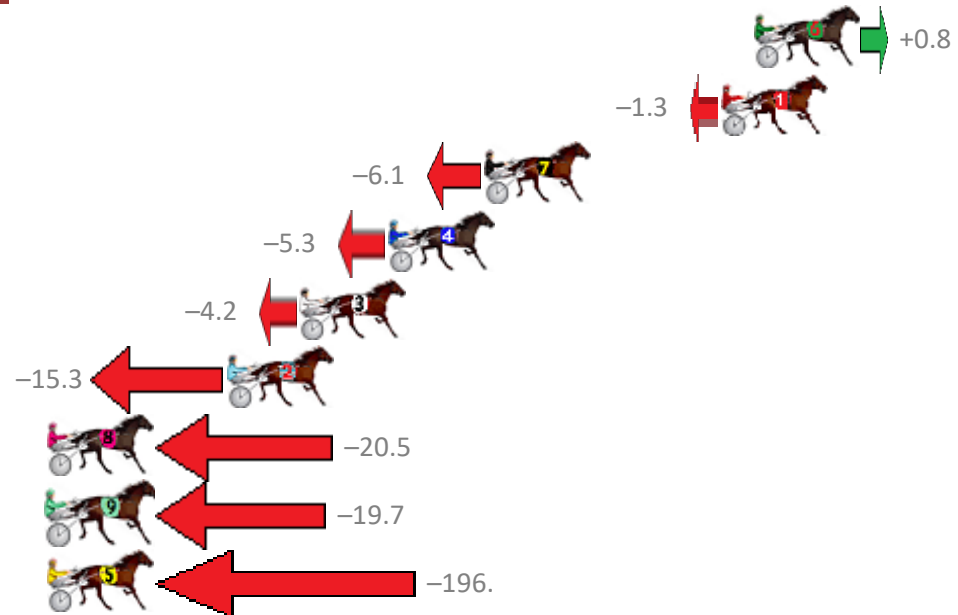

Redcliffe Race 8 Distance 1780m

Thursday, 12 July 2018

Gross Time: 2:11.00 MileRate: 1:58.40 LeadTime: 11.60s First Qtr: 30.60s Second Qtr: 31.10s Third Qtr: 28.70s Fourth Qtr: 29.00s

NoHorse	Plc	Margin	Time	800Time (W)	400 Time (W)
6 CALCAVADO	1	0.0m	2:11.00	57.64s (1)	28.81s (1)
1 COURAGEOUS LEO	2	1.3m	2:11.09	57.79s (0)	29.09s (0)
7 COMIGAL	3	10.7m	2:11.78	58.14s (0)	29.30s (0)
4 HEAVENS HINT	4	14.5m	2:12.05	58.08s (0)	29.18s (0)
3 MASTER DIP	5	18.0m	2:12.30	58.00s (0)	29.03s (0)
2 SURFACE TO AIR	6	20.9m	2:12.52	58.80s (1)	29.70s (1)
8 MAMMALS FLASH	7	28.5m	2:13.07	59.18s (2)	29.96s (2)
9 IMA SEA STORM	8	32.9m	2:13.39	59.12s (1)	29.98s (2)
5 THE FRAME	9	199.8m	2:25.49	71.87s (2)	43.02s (2)

Finish Position and metres gained from 800m

Trots Sectionals
Powered by
www.pjdata.com.au
Home of PJ Trots Analyser