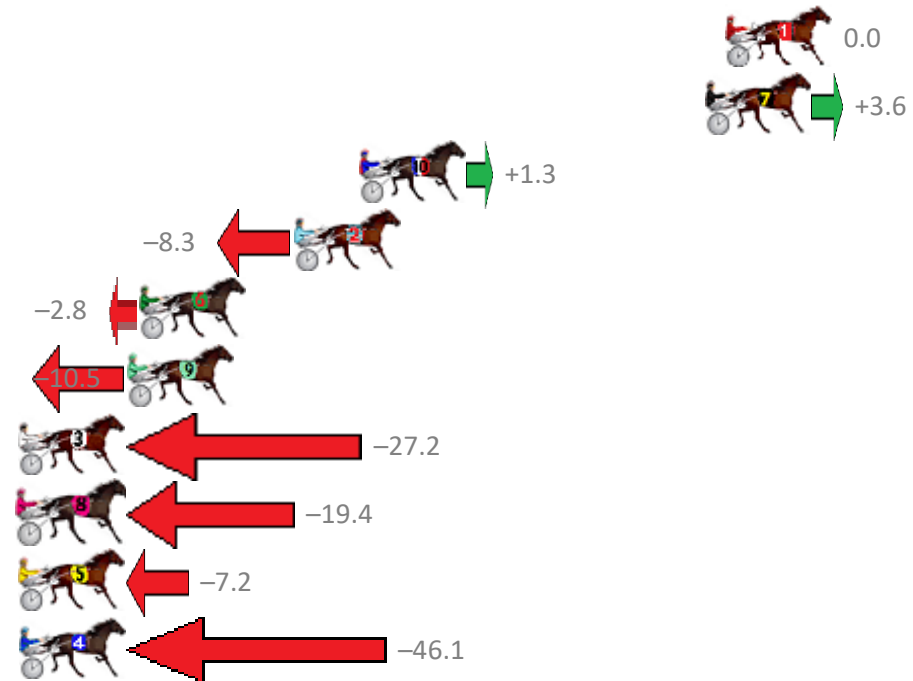

Redcliffe Race 6 Distance 1780m

Thursday, 12 July 2018

Gross Time: 2:09.40   MileRate: 1:57.00   LeadTime: 11.30s   First Qtr: 29.40s   Second Qtr: 30.80s   Third Qtr: 29.50s   Fourth Qtr: 28.40s

NoHorse	Plc	Margin	Time	800Time (W)	400 Time (W)
1 NERIO	1	0.0m	2:09.40	57.90s (0)	28.40s (0)
7 NOVENA ROSE	2	0.8m	2:09.46	57.64s (0)	28.13s (0)
10 VINTAGE DREAM	3	14.5m	2:10.43	57.81s (2)	29.29s (2)
2 FARRAHFOWLER	4	17.1m	2:10.61	58.50s (0)	28.86s (0)
6 HOT DOGMA	5	23.2m	2:11.05	58.10s (2)	29.32s (2)
9 MISS CATALINA	6	23.7m	2:11.08	58.66s (0)	28.96s (0)
3 SKYLARHAIN	7	30.2m	2:11.54	59.87s (1)	30.25s (1)
8 SHADOW HUNTER	8	31.6m	2:11.64	59.30s (1)	29.51s (1)
5 ALLNIGHT MLADY	9	32.0m	2:11.67	58.42s (2)	29.59s (2)
4 DIABOLO STAR	10	53.7m	2:13.21	61.24s (1)	31.37s (1)

Finish Position and metres gained from 800m

Trots Sectionals
Powered by
www.pjdata.com.au
Home of PJ Trots Analyser