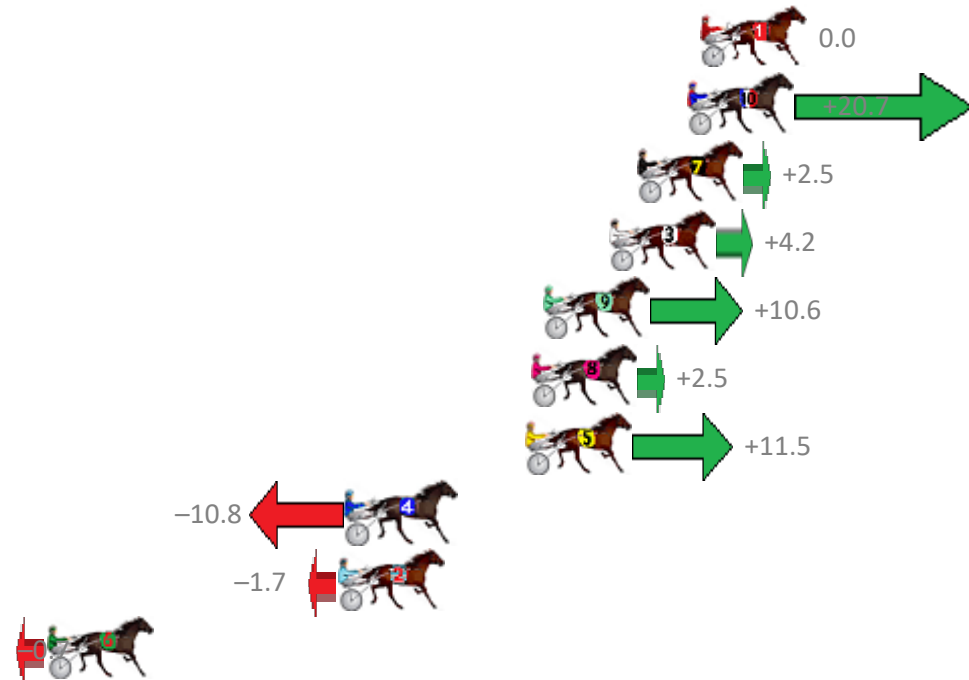

Redcliffe Race 2 Distance 1780m

Thursday, 12 July 2018

Gross Time: 2:13.40 MileRate: 2:00.60 LeadTime: 12.10s First Qtr: 29.40s Second Qtr: 30.70s Third Qtr: 30.20s Fourth Qtr: 31.00s

NoHorse	Plc	Margin	Time	800Time (W)	400 Time (W)
1 EMARGEE	1	0.0m	2:13.40	61.20s (0)	31.00s (0)
10 STYLISH FEELING	2	0.5m	2:13.44	59.62s (1)	30.08s (2)
7 WILD ABOUT TOWN	3	2.5m	2:13.59	61.01s (0)	30.79s (0)
3 TASCOTT LADY	4	3.6m	2:13.68	60.88s (1)	31.03s (2)
9 CHEYENNE WARRIOR	5	6.2m	2:13.88	60.39s (1)	30.88s (2)
8 DALACOS EMPRESS	6	6.7m	2:13.92	61.01s (0)	30.78s (0)
5 SWAFFHAM WATER	7	6.9m	2:13.93	60.32s (0)	30.43s (0)
4 MANY DELIGHTS	8	14.0m	2:14.49	62.03s (1)	31.87s (1)
2 PONOVER	9	14.3m	2:14.51	61.33s (1)	31.52s (1)
6 HUIA HANOVER	10	25.9m	2:15.41	61.25s (2)	31.64s (2)

Finish Position and metres gained from 800m

Trots Sectionals
Powered by
www.pjdata.com.au
Home of PJ Trots Analyser

The Racing Queensland Board (trading as Racing Queensland) and provider are not responsible for the completeness or accuracy of any of the information contained herein, and makes no representations about its suitability for any purpose.