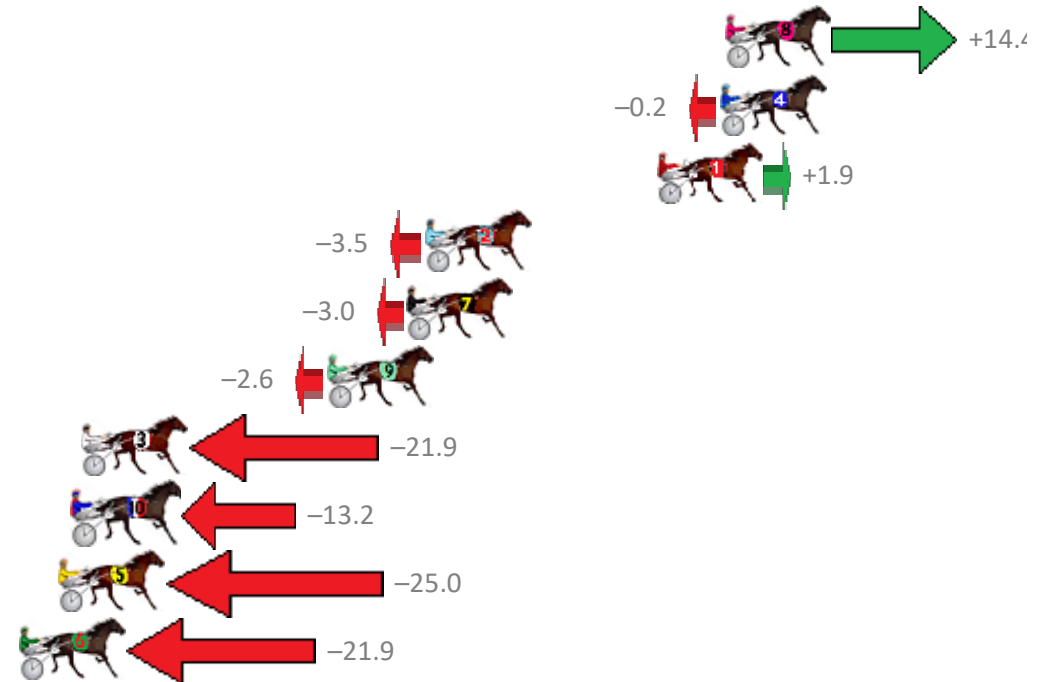

Redcliffe Race 7 Distance 2040m

Thursday, 12 July 2018

Gross Time: 2:31.90 MileRate: 1:59.80 LeadTime: 31.10s First Qtr: 30.70s Second Qtr: 30.80s Third Qtr: 29.40s Fourth Qtr: 29.90s

NoHorse	Plc	Margin	Time	800Time (W)	400 Time (W)
8 BIG IN AMERICA	1	0.0m	2:31.90	58.23s (0)	28.88s (0)
4 LETHAL PROMISE	2	0.2m	2:31.91	59.31s (0)	29.91s (0)
1 MONKSEATON	3	2.7m	2:32.10	59.16s (0)	29.79s (0)
2 OUR PEPPERJACK	4	11.9m	2:32.79	59.56s (1)	29.62s (1)
7 CHIKA MATTGREGOR	5	12.6m	2:32.84	59.52s (0)	30.20s (0)
9 THE AMERICAN DREAM	6	15.8m	2:33.08	59.49s (1)	29.53s (2)
3 MAC SWEET	7	25.5m	2:33.81	60.92s (1)	30.95s (1)
10 LITTLE CHANGE	8	25.8m	2:33.83	60.28s (2)	30.74s (2)
5 DOWNAN OUT	9	26.4m	2:33.87	61.15s (2)	31.41s (1)
6 CONDAFEW	10	28.7m	2:34.05	60.92s (2)	31.30s (2)

Finish Position and metres gained from 800m

Trots Sectionals
Powered by
www.pjdata.com.au
Home of PJ Trots Analyser

The Racing Queensland Board (trading as Racing Queensland) and provider are not responsible for the completeness or accuracy of any of the information contained herein, and makes no representations about its suitability for any purpose.