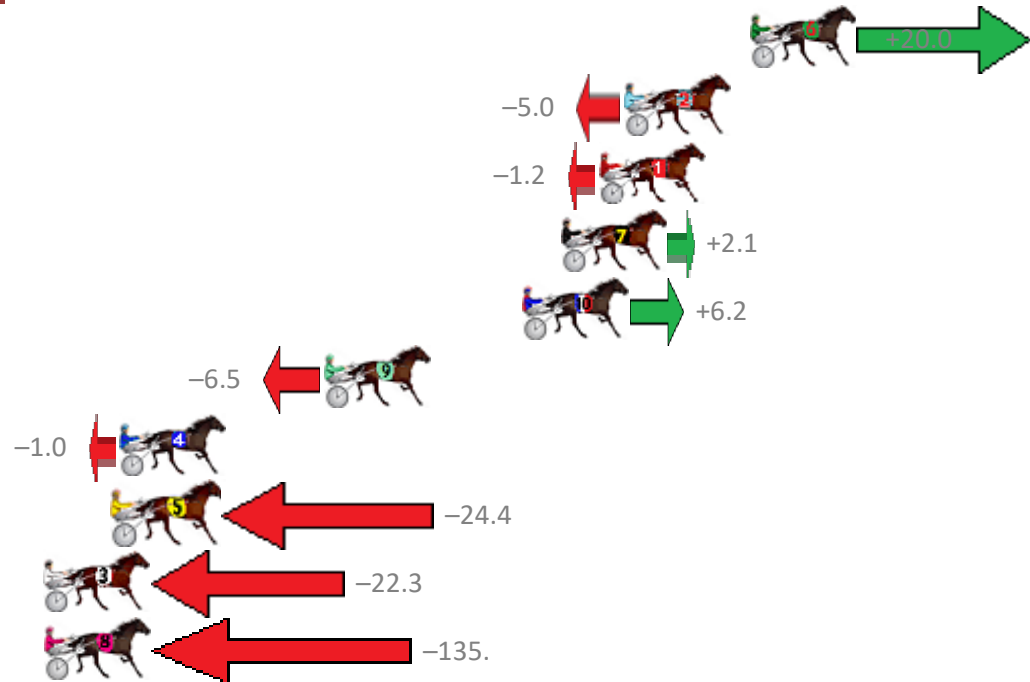

Redcliffe Race 5 Distance 1780m

Thursday, 12 July 2018

Gross Time: 2:12.40 MileRate: 1:59.70 LeadTime: 10.90s First Qtr: 31.10s Second Qtr: 31.50s Third Qtr: 29.60s Fourth Qtr: 29.30s

NoHorse	Plc	Margin	Time	800Time (W)	400 Time (W)
6 OH STANLEY	1	0.0m	2:12.40	57.43s (1)	28.76s (2)
2 IFOUNDTHEBEACH	2	5.0m	2:12.77	59.27s (0)	29.67s (0)
1 MAHALO	3	6.0m	2:12.84	58.99s (0)	29.37s (0)
7 SEVEN RIPPIN ACES	4	7.5m	2:12.95	58.75s (0)	29.13s (0)
10 DAPPER BESSIE	5	9.0m	2:13.06	58.44s (1)	29.75s (2)
9 ANN MATTGREGOR	6	16.9m	2:13.64	59.38s (1)	29.26s (1)
4 BUDDY BABCOCK	7	25.0m	2:14.23	58.97s (0)	29.42s (0)
5 DONT BE JEALOUS	8	25.2m	2:14.25	60.70s (1)	30.71s (1)
3 GROOVY MISS ANNIE	9	28.1m	2:14.46	60.54s (1)	30.48s (1)
8 CERTAINLY WAITNSEE	10	153.5m	2:23.64	68.85s (0)	38.43s (0)

Finish Position and metres gained from 800m

Trots Sectionals
Powered by
www.pjdata.com.au
Home of PJ Trots Analyser

The Racing Queensland Board (trading as Racing Queensland) and provider are not responsible for the completeness or accuracy of any of the information contained herein, and makes no representations about its suitability for any purpose.