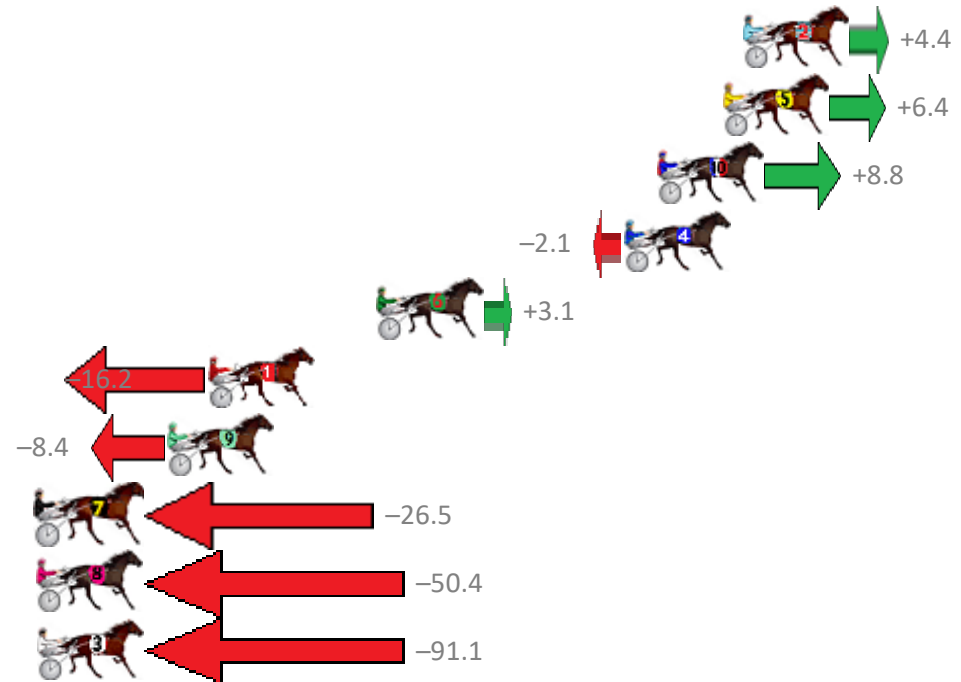

Redcliffe Race 9 Distance 2040m

Thursday, 12 July 2018

Gross Time: 2:31.80 MileRate: 1:59.70 LeadTime: 29.20s First Qtr: 31.10s Second Qtr: 31.50s Third Qtr: 29.50s Fourth Qtr: 30.50s

NoHorse	Plc	Margin	Time	800Time (W)	400 Time (W)
2 WATTLEBANK FLYER	1	0.0m	2:31.80	59.67s (1)	29.75s (2)
5 FOURS ENUF TAS	2	0.8m	2:31.86	59.52s (2)	30.23s (2)
10 KARLOO MAC	3	3.4m	2:32.06	59.34s (1)	29.62s (2)
4 CELTIC CRUZA	4	4.7m	2:32.16	60.16s (2)	30.86s (1)
6 LOMBO RANMILES	5	14.5m	2:32.91	59.77s (1)	30.05s (2)
1 ILLAWONG DREAMTIM	6	21.2m	2:33.42	61.22s (0)	31.03s (0)
9 LONG TERM FELLA	7	22.8m	2:33.54	60.63s (0)	30.84s (0)
7 QUAIN T GLEN	8	36.3m	2:34.57	61.99s (0)	31.62s (1)
8 SICILIAN SLUMBER	9	50.4m	2:35.64	63.78s (1)	33.73s (1)
3 GAME WE PLAY	10	91.7m	2:38.79	66.83s (0)	36.73s (0)

Finish Position and metres gained from 800m

Trots Sectionals
Powered by
www.pjdata.com.au
Home of PJ Trots Analyser

The Racing Queensland Board (trading as Racing Queensland) and provider are not responsible for the completeness or accuracy of any of the information contained herein, and makes no representations about its suitability for any purpose.