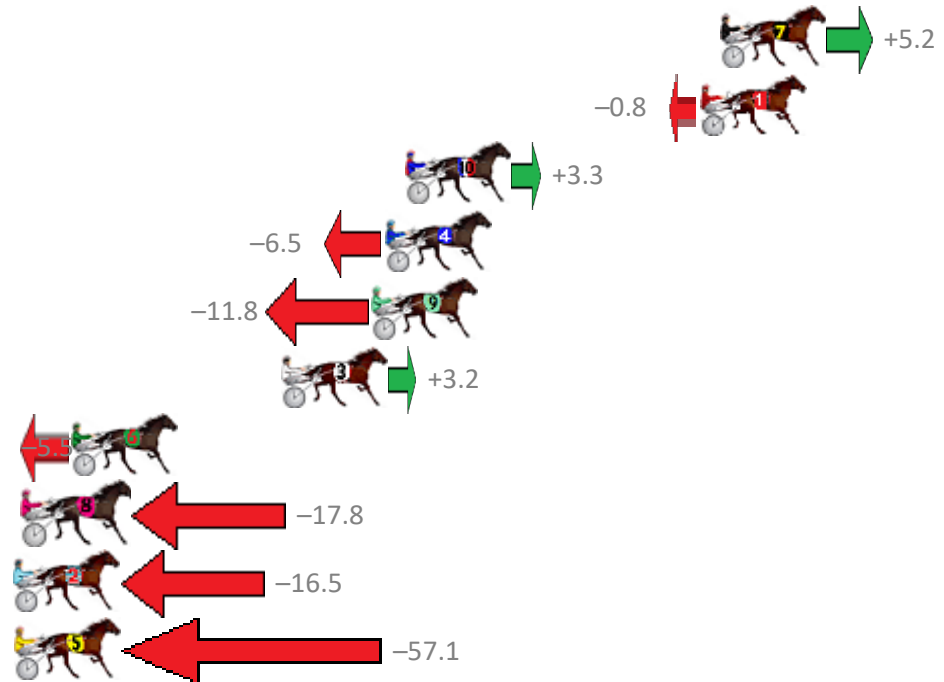

Redcliffe Race 1 Distance 1780m

Thursday, 12 July 2018

Gross Time: 2:13.50 MileRate: 2:00.70 LeadTime: 12.20s First Qtr: 31.70s Second Qtr: 30.20s Third Qtr: 29.30s Fourth Qtr: 30.10s

NoHorse	Plc	Margin	Time	800Time (W)	400 Time (W)
7 WILLSINTOWN	1	0.0m	2:13.50	59.01s (0)	29.74s (0)
1 ILL BE A LADY	2	0.8m	2:13.56	59.46s (0)	30.16s (0)
10 MILLION DOLLAR MAC	3	12.5m	2:14.44	59.15s (1)	30.81s (2)
4 ZED EXPRESS	4	13.3m	2:14.50	59.88s (1)	30.33s (1)
9 CLASSYTOFF	5	13.8m	2:14.54	60.28s (1)	30.90s (1)
3 BARBIE MATTGREGOR	6	17.4m	2:14.81	59.16s (1)	30.16s (2)
6 KATHLEEN GRACE	7	25.7m	2:15.43	59.81s (0)	30.38s (0)
8 WESTERN FALCON	8	27.6m	2:15.58	60.72s (0)	31.06s (0)
2 MADAM EXCEPTIONAL	9	28.1m	2:15.61	60.63s (1)	30.80s (1)
5 ALL MADNESS	10	107.1m	2:21.56	63.64s (0)	33.64s (0)

Finish Position and metres gained from 800m

Trots Sectionals
Powered by
www.pjdata.com.au
Home of PJ Trots Analyser

The Racing Queensland Board (trading as Racing Queensland) and provider are not responsible for the completeness or accuracy of any of the information contained herein, and makes no representations about its suitability for any purpose.