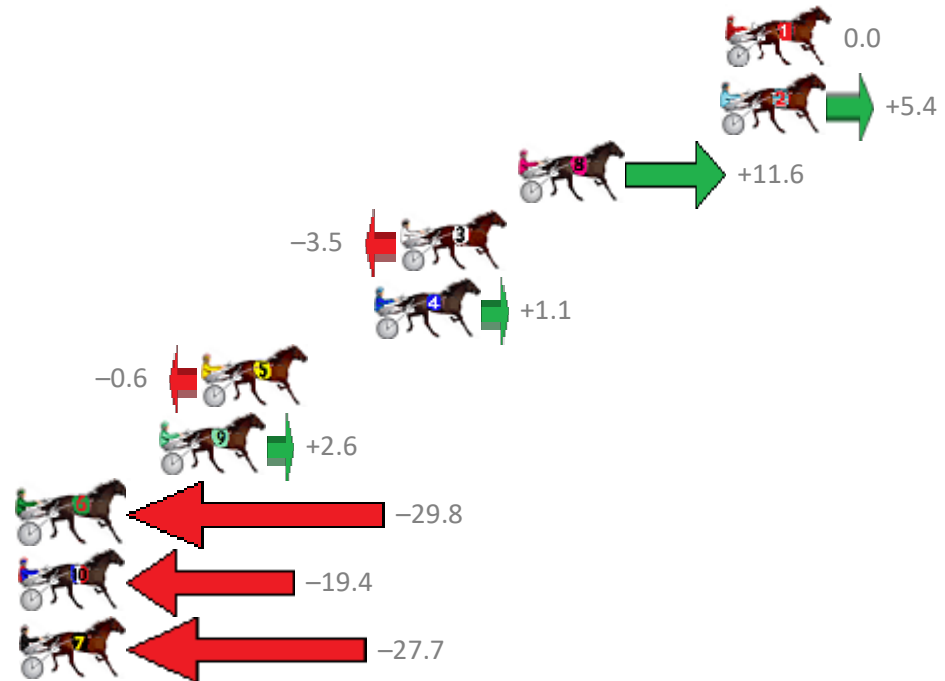

Redcliffe Race 4 Distance 1780m

Thursday, 12 July 2018

Gross Time: 2:12.20 MileRate: 1:59.50 LeadTime: 11.50s First Qtr: 31.20s Second Qtr: 30.40s Third Qtr: 29.00s Fourth Qtr: 30.10s

NoHorse	Plc	Margin	Time	800Time (W)	400 Time (W)
1 FAKEROCKNROLL	1	0.0m	2:12.20	59.10s (0)	30.10s (0)
2 GRIZZLY MONTANA	2	0.2m	2:12.22	58.70s (0)	29.77s (0)
8 SAMMARI	3	8.2m	2:12.82	58.24s (1)	29.42s (1)
3 MOONLIGHT JACK	4	12.9m	2:13.17	59.36s (1)	30.45s (2)
4 TOO GOOD FOR YOU	5	13.9m	2:13.25	59.02s (1)	30.18s (1)
5 HOLDINGNO CURRENCY	6	20.8m	2:13.77	59.14s (0)	30.07s (0)
9 DIAMONDS FOR COCO	7	22.4m	2:13.89	58.91s (1)	30.13s (1)
6 THANKHEAVNFORGIRLS	8	32.4m	2:14.64	61.30s (1)	32.24s (1)
10 NON PASSARE	9	34.8m	2:14.82	60.53s (0)	31.48s (0)
7 VELVET MONKEY	10	38.3m	2:15.08	61.15s (0)	32.08s (0)

Finish Position and metres gained from 800m

Trots Sectionals
Powered by
www.pjdata.com.au
Home of PJ Trots Analyser

The Racing Queensland Board (trading as Racing Queensland) and provider are not responsible for the completeness or accuracy of any of the information contained herein, and makes no representations about its suitability for any purpose.