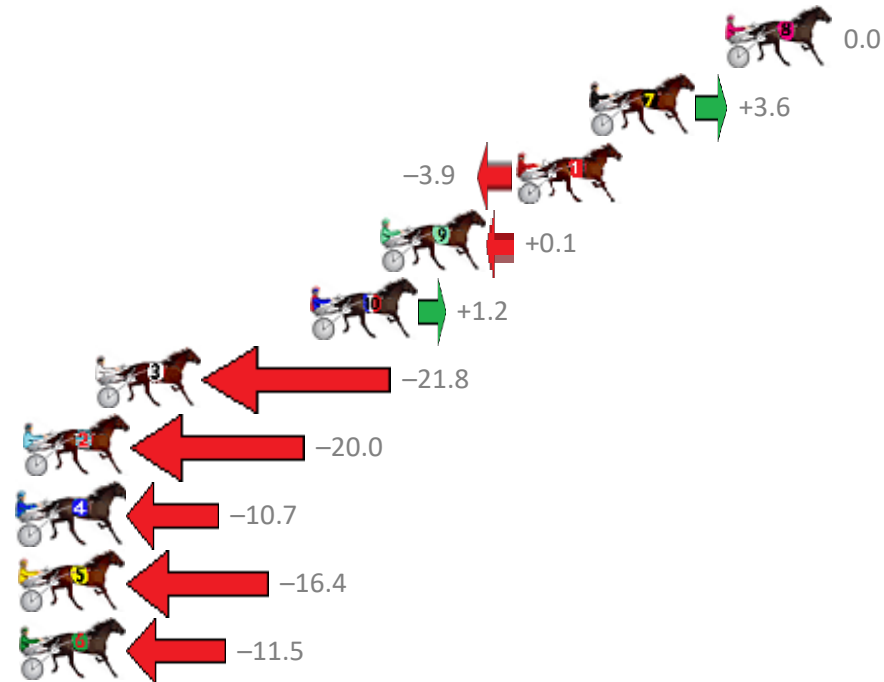

Redcliffe Race 3 Distance 2040m

Thursday, 12 July 2018

Gross Time: 2:32.50 MileRate: 2:00.30 LeadTime: 32.90s First Qtr: 29.10s Second Qtr: 31.60s Third Qtr: 29.40s Fourth Qtr: 29.50s

NoHorse	Plc	Margin	Time	800Time (W)	400 Time (W)
8 PRECIOUS CULLEN	1	0.0m	2:32.50	58.90s (0)	29.50s (0)
7 GLENFERRIE DUSTER	2	5.4m	2:32.90	58.63s (0)	29.13s (0)
1 WEE JIMMY	3	8.3m	2:33.11	59.19s (0)	29.70s (0)
9 RISKY BUZINESS	4	13.7m	2:33.51	58.89s (0)	29.29s (0)
10 BRONZE ECSTASY	5	16.4m	2:33.71	58.81s (1)	29.49s (2)
3 CHEVALS DIAMOND	6	25.0m	2:34.34	60.51s (1)	30.84s (1)
2 MISTER CHOMP	7	27.8m	2:34.55	60.37s (1)	30.62s (1)
4 FUI FUI	8	28.5m	2:34.60	59.69s (2)	30.76s (2)
5 ONE LAST ROLL	9	29.4m	2:34.67	60.11s (1)	30.40s (1)
6 CAESAR COURT	10	30.1m	2:34.72	59.75s (0)	30.10s (2)

Finish Position and metres gained from 800m

Trots Sectionals
Powered by
www.pjdata.com.au
Home of PJ Trots Analyser

The Racing Queensland Board (trading as Racing Queensland) and provider are not responsible for the completeness or accuracy of any of the information contained herein, and makes no representations about its suitability for any purpose.