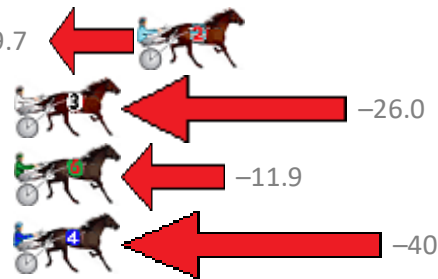

Redcliffe Race 10 Distance 1780m

Wednesday, 29 August 2018

Gross Time: 2:15.10   MileRate: 2:02.10   LeadTime: 12.00s   First Qtr: 29.40s   Second Qtr: 31.80s   Third Qtr: 32.00s   Fourth Qtr: 29.90s

NoHorse	Plc	Margin	Time	800Time (W)	400 Time (W)

5 BETTOR BECAUSE	1	0.0m	2:15.10	61.19s (0)	29.32s (1)
2 BUTCHERFEELGOOD	2	23.1m	2:16.83	62.65s (0)	30.67s (0) -9.7
3 FEELING FABULOUS	3	30.4m	2:17.37	63.91s (0)	31.86s (0) -26.0
6 LITTLE ARROWS	4	31.1m	2:17.42	62.82s (0)	31.00s (1) -11.9
4 TIMSTAR	5	39.7m	2:18.07	64.97s (0)	32.87s (0) -40

Finish Position and metres gained from 800m

Sectionals
Powered by

Returning 15 September 2018

PJ Harness Analyser

Master harness racing with the power of sectionals

Owners, Trainers and Punters - Check out what's new at www.pjdata.com.au

The Racing Queensland Board (trading as Racing Queensland) and provider are not responsible for the completeness or accuracy of any of the information contained herein, and makes no representations about its suitability for any purpose.