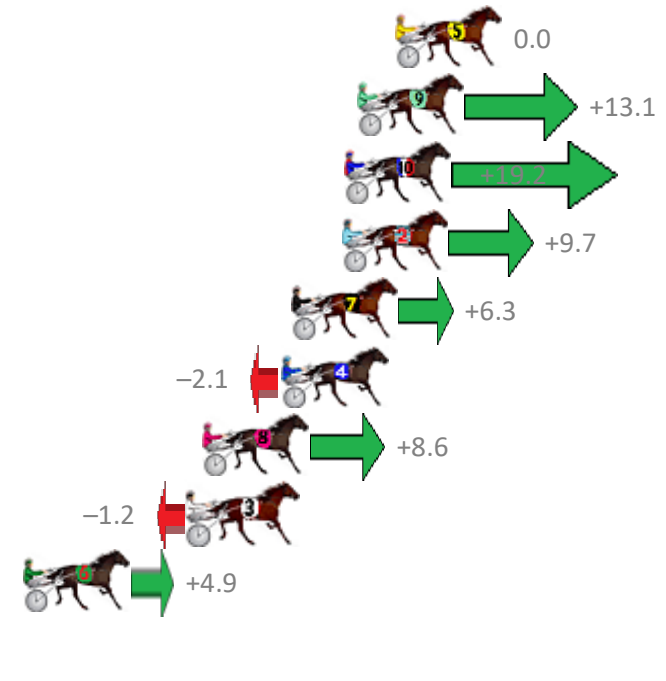

Redcliffe Race 3 Distance 1780m

Wednesday, 29 August 2018

Gross Time: 2:10.80 MileRate: 1:58.30 LeadTime: 11.60s First Qtr: 29.60s Second Qtr: 30.20s Third Qtr: 28.90s Fourth Qtr: 30.50s

NoHorse	Plc	Margin	Time	800Time (W)	400 Time (W)
5 HAMMERHOFF	1	0.0m	2:10.80	59.40s (0)	30.50s (0)
9 BLUE EYED CREATION	2	1.5m	2:10.91	58.43s (0)	29.41s (2)
10 GLENFERRIE DUSTER	3	2.0m	2:10.95	57.97s (1)	29.05s (2)
2 ALLNIGHT MLADY	4	2.1m	2:10.96	58.68s (1)	29.81s (2)
7 CONCENTRATION	5	4.1m	2:11.11	58.93s (0)	29.56s (1)
4 DEADLY ROCKER	6	4.5m	2:11.14	59.56s (1)	30.64s (1)
8 REAL KNUCKY	7	7.6m	2:11.38	58.76s (1)	29.84s (3)
3 OUR CHAMPION	8	8.2m	2:11.43	59.49s (1)	30.52s (1)
6 ITS YOU NOT ME	9	14.7m	2:11.92	59.04s (0)	29.96s (0)
1 SWAFFHAM WATER	10	22.5m	2:12.52	60.68s (0)	31.29s (0)

Finish Position and metres gained from 800m

Sectionals
Powered by

Returning 15 September 2018

PJ Harness Analyser

Master harness racing with the power of sectionals

Owners, Trainers and Punters - Check out what's new at www.pjdata.com.au

The Racing Queensland Board (trading as Racing Queensland) and provider are not responsible for the completeness or accuracy of any of the information contained herein, and makes no representations about its suitability for any purpose.