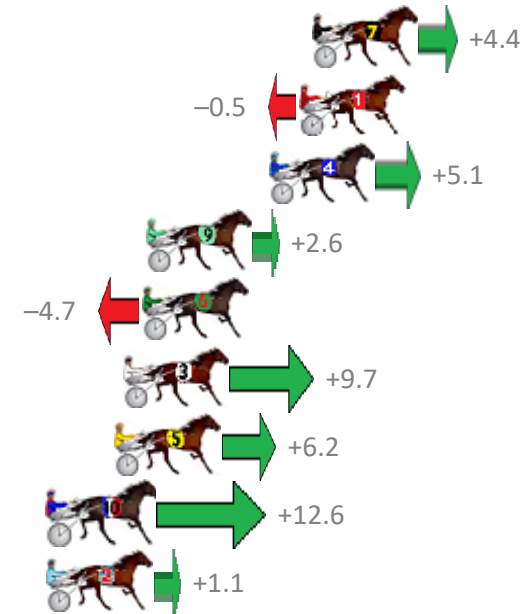

Redcliffe Race 2 Distance 2040m

Wednesday, 29 August 2018

Gross Time: 2:31.80 MileRate: 1:59.80 LeadTime: 32.10s First Qtr: 30.50s Second Qtr: 31.20s Third Qtr: 28.30s Fourth Qtr: 29.70s

NoHorse	Plc	Margin	Time	800Time (W)	400 Time (W)
7 THE NEXT STAR	1	0.0m	2:31.80	57.68s (0)	29.33s (0)
1 OUR PEPPERJACK	2	0.5m	2:31.84	58.04s (0)	29.74s (0)
4 LETHAL PROMISE	3	1.7m	2:31.93	57.63s (1)	29.26s (1)
9 MISTERRIODEJANEIRO	4	6.6m	2:32.29	57.81s (0)	29.37s (0)
6 DAPPER	5	6.7m	2:32.30	58.34s (1)	29.95s (1)
3 ASHLEYS ANGEL	6	7.5m	2:32.36	57.30s (1)	28.83s (1)
5 GUTS	7	7.8m	2:32.38	57.55s (0)	29.08s (0)
10 TOOK YOUR TIME	8	10.4m	2:32.57	57.09s (1)	28.73s (2)
2 FALCON VISTA	9	10.5m	2:32.58	57.92s (1)	29.41s (1)

Finish Position and metres gained from 800m

Sectionals
Powered by

Returning 15 September 2018

PJ Harness Analyser

Master harness racing with the power of sectionals

Owners, Trainers and Punters - Check out what's new at www.pjdata.com.au

The Racing Queensland Board (trading as Racing Queensland) and provider are not responsible for the completeness or accuracy of any of the information contained herein, and makes no representations about its suitability for any purpose.