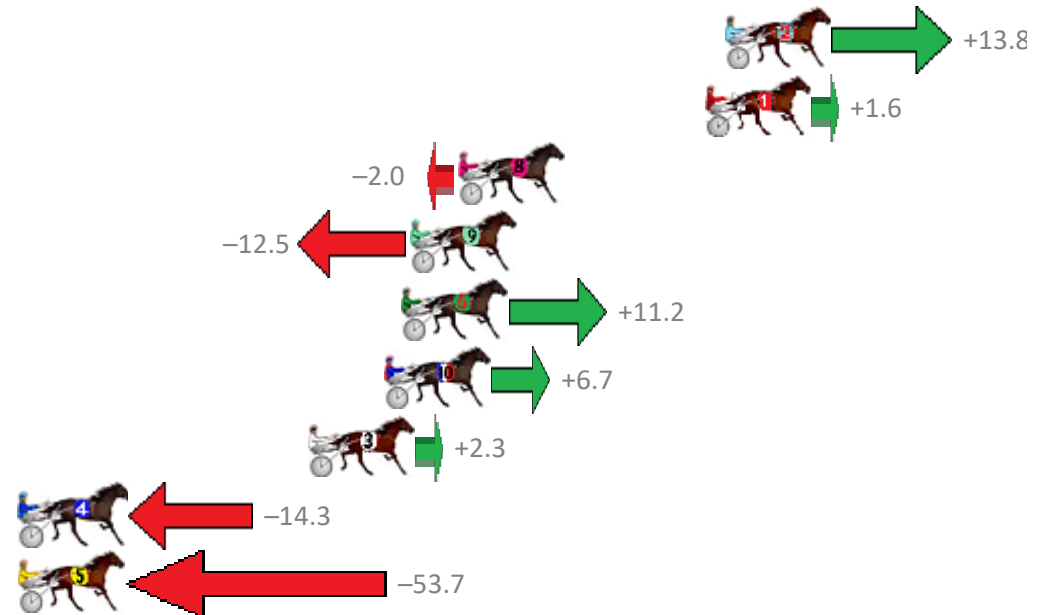

Redcliffe Race 8 Distance 1780m

Wednesday, 29 August 2018

Gross Time: 2:12.60 MileRate: 1:59.90 LeadTime: 11.70s First Qtr: 30.30s Second Qtr: 31.20s Third Qtr: 29.10s Fourth Qtr: 30.30s

NoHorse	Plc	Margin	Time	800Time (W)	400 Time (W)
2 WECANONLYHOPE	1	0.0m	2:12.60	58.38s (0)	29.50s (1)
1 CLASSYTOFF	2	0.8m	2:12.66	59.28s (0)	30.27s (0)
8 CHEYENNE WARRIOR	3	10.6m	2:13.40	59.55s (0)	30.45s (0)
9 BUKTHSYSTEM	4	12.5m	2:13.55	60.33s (1)	31.25s (1)
6 CAESAR COURT	5	12.8m	2:13.57	58.57s (1)	29.62s (0)
10 GALLEONS WARRIOR	6	13.5m	2:13.62	58.90s (0)	30.22s (0)
3 BETTOR WATCH HIM	7	16.5m	2:13.85	59.23s (1)	30.49s (2)
4 SCOTT TOM	8	27.9m	2:14.71	60.46s (1)	30.81s (1)
5 BETTING BARON	9	62.3m	2:17.32	63.39s (1)	33.47s (2)

Finish Position and metres gained from 800m

Sectionals
Powered by

Returning 15 September 2018

PJ Harness Analyser

Master harness racing with the power of sectionals

Owners, Trainers and Punters - Check out what's new at www.pjdata.com.au

The Racing Queensland Board (trading as Racing Queensland) and provider are not responsible for the completeness or accuracy of any of the information contained herein, and makes no representations about its suitability for any purpose.