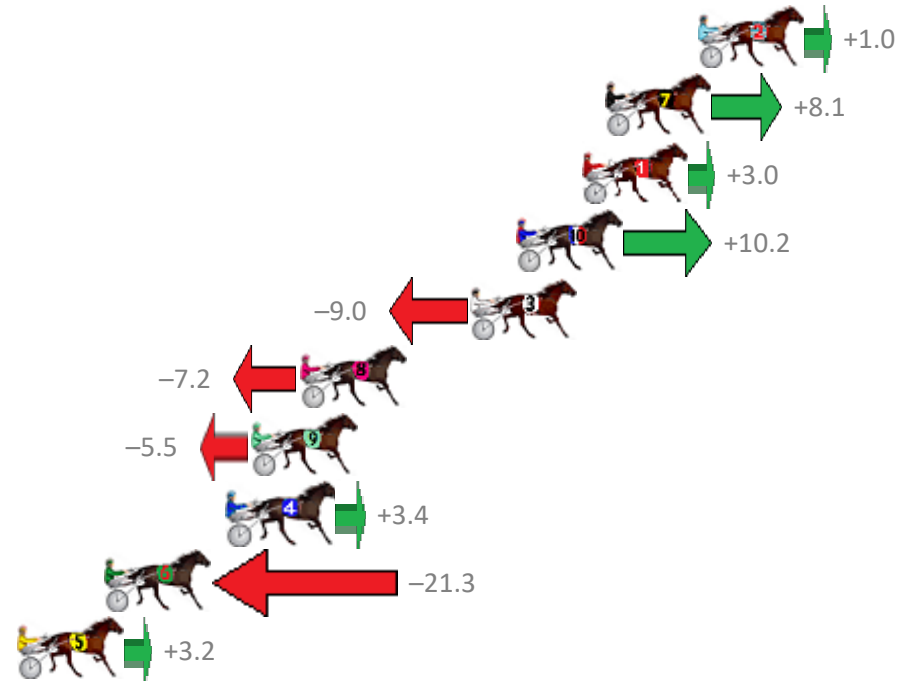

Redcliffe Race 7 Distance 1780m

Wednesday, 29 August 2018

Gross Time: 2:12.60 MileRate: 1:59.90 LeadTime: 11.80s First Qtr: 30.00s Second Qtr: 31.10s Third Qtr: 28.80s Fourth Qtr: 30.90s

NoHorse	Plc	Margin	Time	800Time (W)	400 Time (W)
2 MIRACLESDOAPPEN	1	0.0m	2:12.60	59.63s (0)	30.90s (0)
7 ANNAS BEST	2	3.7m	2:12.89	59.10s (0)	30.41s (0)
1 MISS ROB ROY	3	4.6m	2:12.96	59.48s (0)	30.84s (0)
10 FUI FUI	4	7.2m	2:13.16	58.94s (0)	30.30s (0)
3 TASCOTT LADY	5	9.0m	2:13.30	60.37s (1)	31.49s (1)
8 FLASHING GOOD TIME	6	15.8m	2:13.82	60.24s (1)	31.55s (1)
9 KEARNEY LANE	7	17.7m	2:13.97	60.11s (2)	31.66s (2)
4 RITCHIE BEE	8	18.6m	2:14.04	59.45s (1)	31.05s (1)
6 ONE MANS PASS	9	23.5m	2:14.42	61.29s (2)	32.47s (2)
5 WEASEL	10	27.0m	2:14.69	59.46s (1)	30.98s (1)

Finish Position and metres gained from 800m

Sectionals
Powered by

Returning 15 September 2018

PJ Harness Analyser

Master harness racing with the power of sectionals

Owners, Trainers and Punters - Check out what's new at www.pjdata.com.au

The Racing Queensland Board (trading as Racing Queensland) and provider are not responsible for the completeness or accuracy of any of the information contained herein, and makes no representations about its suitability for any purpose.