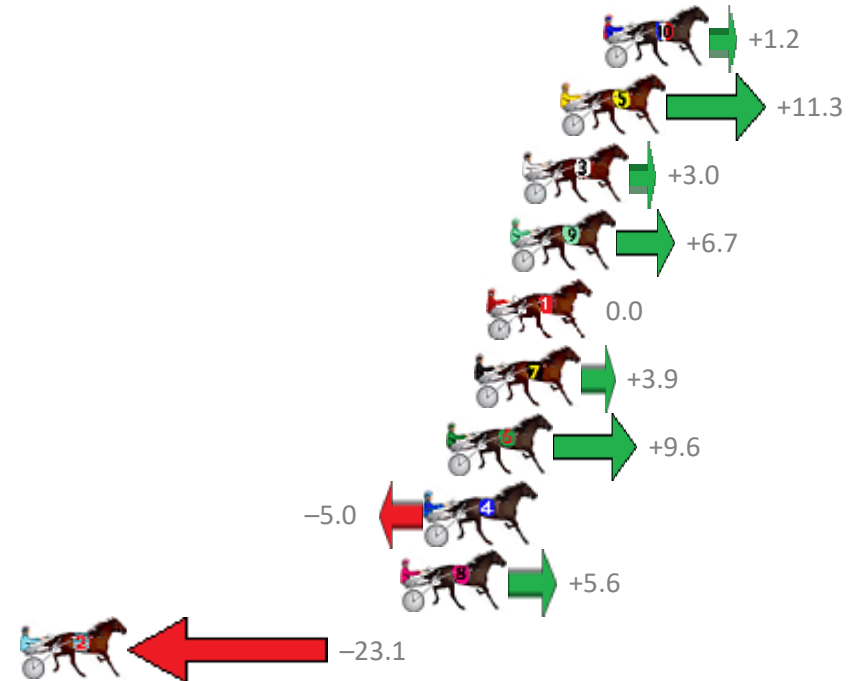

Redcliffe Race 1 Distance 1780m

Wednesday, 29 August 2018

Gross Time: 2:11.30 MileRate: 1:58.70 LeadTime: 11.80s First Qtr: 28.60s Second Qtr: 31.20s Third Qtr: 29.20s Fourth Qtr: 30.50s

NoHorse	Plc	Margin	Time	800Time (W)	400 Time (W)
10 IMA SEA STORM	1	0.0m	2:11.30	59.61s (2)	30.50s (1)
5 SHEZABONNYGEM	2	1.7m	2:11.43	58.86s (2)	29.96s (2)
3 RIVERLEIGH WILLIAM	3	3.2m	2:11.54	59.48s (1)	30.03s (1)
9 SURFACE TO AIR	4	3.7m	2:11.58	59.20s (1)	29.73s (1)
1 COMIGAL	5	4.6m	2:11.65	59.70s (0)	30.44s (0)
7 SPONDOOLEY	6	5.1m	2:11.69	59.41s (0)	30.13s (0)
6 KURAHAUPO GAMBLER	7	6.2m	2:11.77	58.98s (1)	29.86s (2)
4 ROWDYS ACE	8	7.0m	2:11.83	60.07s (1)	30.65s (1)
8 RARING TO GO	9	8.0m	2:11.91	59.28s (0)	29.97s (0)
2 BLACK BELT	10	23.1m	2:13.06	61.42s (0)	32.19s (0)

Finish Position and metres gained from 800m

Sectionals
Powered by

Returning 15 September 2018

PJ Harness Analyser

Master harness racing with the power of sectionals

Owners, Trainers and Punters - Check out what's new at www.pjdata.com.au

The Racing Queensland Board (trading as Racing Queensland) and provider are not responsible for the completeness or accuracy of any of the information contained herein, and makes no representations about its suitability for any purpose.