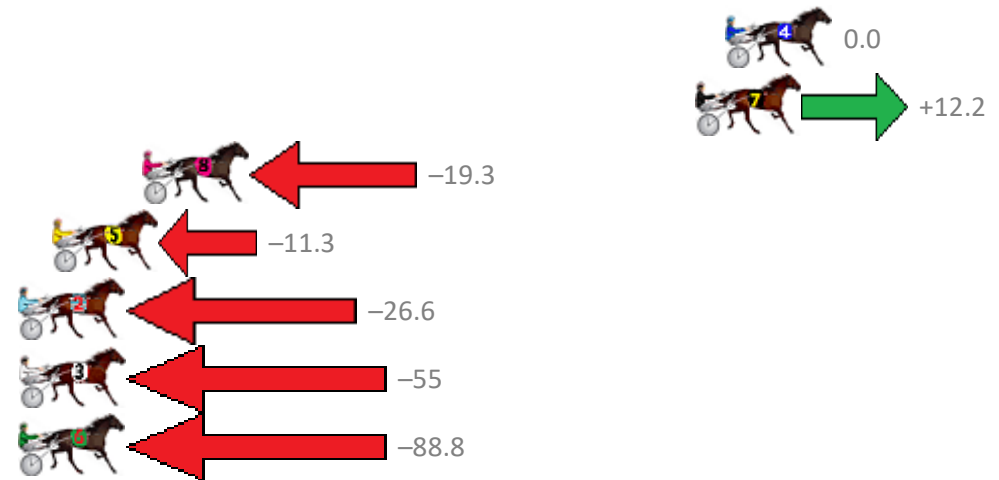

Redcliffe Race 9 Distance 1780m

Wednesday, 29 August 2018

Gross Time: 2:11.50 MileRate: 1:58.90 LeadTime: 11.90s First Qtr: 29.70s Second Qtr: 31.10s Third Qtr: 29.80s Fourth Qtr: 29.00s

NoHorse	Plc	Margin	Time	800Time (W)	400 Time (W)
4 ARCH EMPRESS	1	0.0m	2:11.50	58.80s (0)	29.00s (0)
7 PAY ME INTEREST	2	1.2m	2:11.59	57.90s (1)	28.81s (2)
8 DONOMOOR	3	23.1m	2:13.17	60.22s (1)	30.24s (1)
5 IRRESISTABLE GABBY	4	26.7m	2:13.44	59.63s (0)	29.67s (1)
2 ZARA ZARA REIGN	5	36.0m	2:14.11	60.76s (0)	30.26s (0)
3 SAINT MARA	6	58.9m	2:15.77	62.79s (0)	32.31s (0)
6 SPENDAWAY	7	97.4m	2:18.56	65.33s (1)	34.35s (1)

Finish Position and metres gained from 800m

Sectionals
Powered by

Returning 15 September 2018

PJ Harness Analyser

Master harness racing with the power of sectionals

Owners, Trainers and Punters - Check out what's new at www.pjdata.com.au

The Racing Queensland Board (trading as Racing Queensland) and provider are not responsible for the completeness or accuracy of any of the information contained herein, and makes no representations about its suitability for any purpose.