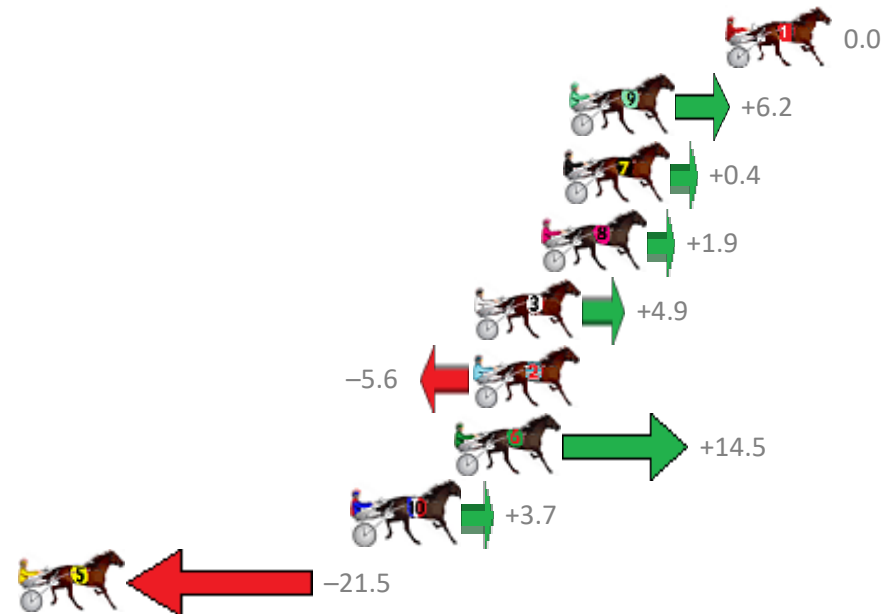

Redcliffe Race 5 Distance 1780m

Wednesday, 29 August 2018

Gross Time: 2:10.20 MileRate: 1:57.70 LeadTime: 11.60s First Qtr: 30.60s Second Qtr: 30.40s Third Qtr: 28.30s Fourth Qtr: 29.30s

NoHorse	Plc	Margin	Time	800Time (W)	400 Time (W)
1 DAPPER BESSIE	1	0.0m	2:10.20	57.60s (0)	29.30s (0)
9 ITSMEGS	2	6.2m	2:10.65	57.15s (0)	28.99s (0)
7 ARK TEAMO	3	6.4m	2:10.67	57.57s (0)	29.36s (0)
8 MAJOR GENERALJUJON	4	7.3m	2:10.73	57.46s (1)	29.31s (2)
3 SAMMARI	5	9.9m	2:10.93	57.25s (1)	29.15s (1)
2 MY MAGIC MERLIN	6	10.0m	2:10.93	58.00s (1)	29.81s (1)
6 ADRIFT	7	10.7m	2:10.98	56.56s (1)	28.37s (2)
10 HERES MY NUMBER	8	14.7m	2:11.28	57.33s (0)	29.01s (0)
5 ALWAYS A JEWEL	9	41.1m	2:13.21	59.15s (1)	30.86s (1)

Finish Position and metres gained from 800m

Sectionals
Powered by

Returning 15 September 2018

PJ Harness Analyser

Master harness racing with the power of sectionals

Owners, Trainers and Punters - Check out what's new at www.pjdata.com.au

The Racing Queensland Board (trading as Racing Queensland) and provider are not responsible for the completeness or accuracy of any of the information contained herein, and makes no representations about its suitability for any purpose.