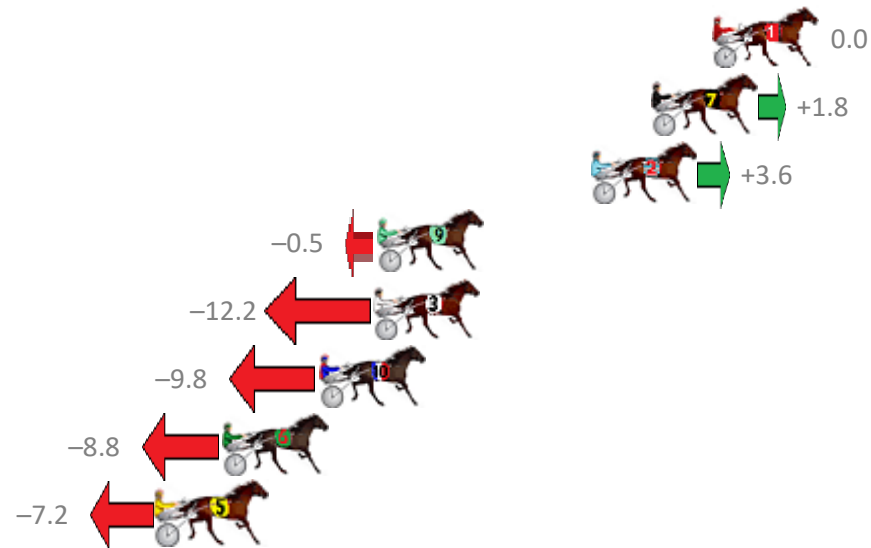

Redcliffe Race 4 Distance 2280m

Wednesday, 29 August 2018

Gross Time: 2:46.50 MileRate: 1:57.50 LeadTime: 48.70s First Qtr: 29.50s Second Qtr: 30.60s Third Qtr: 28.70s Fourth Qtr: 29.00s

NoHorse	Plc	Margin	Time	800Time (W)	400 Time (W)
1 SAMS A CHAMP	1	0.0m	2:46.50	57.70s (0)	29.00s (0)
7 ARTIKULATE MISS	2	2.4m	2:46.67	57.57s (0)	28.87s (0)
2 RORY MACH	3	4.8m	2:46.85	57.44s (0)	28.68s (0)
9 MAJOR SCORE	4	13.3m	2:47.46	57.74s (0)	28.95s (0)
3 BELLS BEACH HOUSE	5	13.4m	2:47.47	58.58s (1)	29.74s (1)
10 KETUT	6	15.6m	2:47.63	58.41s (1)	29.59s (1)
6 CORPORAL LUNA	7	19.4m	2:47.91	58.33s (1)	29.52s (1)
5 ZAC MAC	8	22.0m	2:48.10	58.22s (1)	29.43s (2)

Finish Position and metres gained from 800m

Sectionals
Powered by

Returning 15 September 2018

PJ Harness Analyser

Master harness racing with the power of sectionals

Owners, Trainers and Punters - Check out what's new at www.pjdata.com.au

The Racing Queensland Board (trading as Racing Queensland) and provider are not responsible for the completeness or accuracy of any of the information contained herein, and makes no representations about its suitability for any purpose.