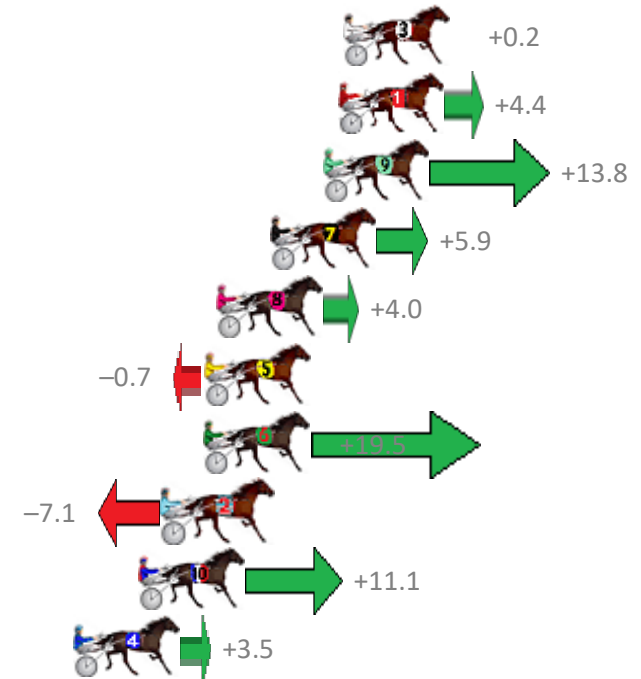

Redcliffe Race 6 Distance 1780m

Wednesday, 29 August 2018

Gross Time: 2:14.10 MileRate: 2:01.20 LeadTime: 11.80s First Qtr: 30.00s Second Qtr: 31.70s Third Qtr: 29.70s Fourth Qtr: 30.90s

NoHorse	Plc	Margin	Time	800Time (W)	400 Time (W)
3 BETTERTHAN TORQUE	1	0.0m	2:14.10	60.58s (1)	30.81s (1)
1 WHATA STRIDE	2	0.2m	2:14.12	60.27s (0)	30.54s (0)
9 MOONLIGHT JACK	3	0.8m	2:14.16	59.55s (1)	30.67s (2)
7 DALLAS COWGIRL	4	2.9m	2:14.32	60.15s (0)	30.37s (0)
8 JENUFLECTION	5	5.0m	2:14.49	60.30s (1)	30.59s (2)
5 NON PASSARE	6	5.5m	2:14.52	60.65s (1)	30.83s (1)
6 JAKES ARK	7	5.5m	2:14.52	59.12s (1)	29.81s (2)
2 POPS CHANGE	8	7.1m	2:14.65	61.14s (0)	31.45s (0)
10 CONTRARY COURAGE	9	8.1m	2:14.73	59.76s (1)	30.46s (2)
4 MARTHAS VINEYARD	10	10.7m	2:14.93	60.33s (0)	30.57s (1)

Finish Position and metres gained from 800m

Sectionals
Powered by

Returning 15 September 2018

PJ Harness Analyser

Master harness racing with the power of sectionals

Owners, Trainers and Punters - Check out what's new at www.pjdata.com.au

The Racing Queensland Board (trading as Racing Queensland) and provider are not responsible for the completeness or accuracy of any of the information contained herein, and makes no representations about its suitability for any purpose.