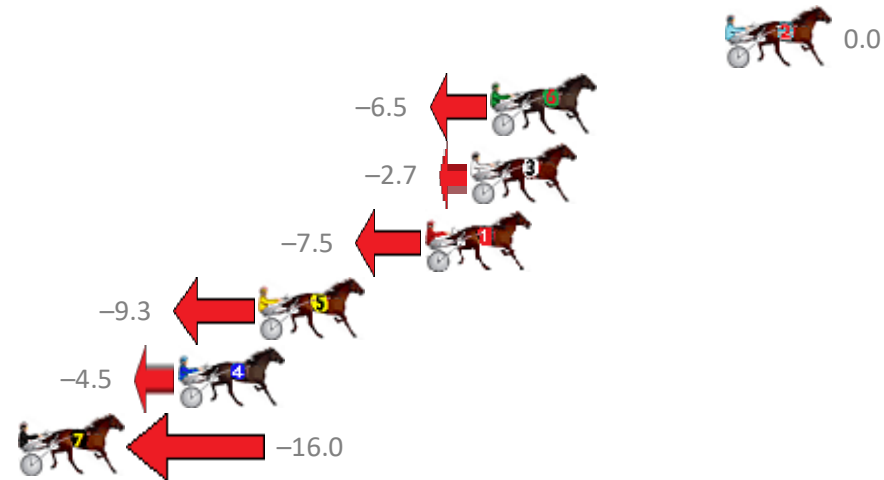

Redcliffe Race 3 Distance 1780m

Thursday, 20 September 2018

Gross Time: 2:10.30 MileRate: 1:57.80 LeadTime: 11.40s First Qtr: 30.20s Second Qtr: 31.20s Third Qtr: 29.20s Fourth Qtr: 28.30s

NoHorse	Plc	Margin	Time	800Time (W)	400 Time (W)
2 IM NORMA JEAN	1	0.0m	2:10.30	57.50s (0)	28.30s (0)
6 STEVIE DEE	2	9.3m	2:10.96	57.97s (1)	28.73s (1)
3 BIG IN AMERICA	3	10.1m	2:11.01	57.69s (1)	28.45s (1)
1 GRINYDONTCHA	4	11.9m	2:11.14	58.04s (0)	28.80s (0)
5 ROWDYS ACE	5	18.5m	2:11.61	58.17s (0)	28.75s (0)
4 ONE LAST ROLL	6	21.7m	2:11.84	57.82s (1)	28.55s (1)
7 ITS ALL GO	7	28.0m	2:12.28	58.65s (1)	28.95s (0)

Finish Position and metres gained from 800m

Sectionals
Powered by

PJ Harness Analyser
Master harness racing with the power of sectionals
Owners, Trainers and Punters - Check out what's new at www.pjdata.com.au

The Racing Queensland Board (trading as Racing Queensland) and provider are not responsible for the completeness or accuracy of any of the information contained herein, and makes no representations about its suitability for any purpose.