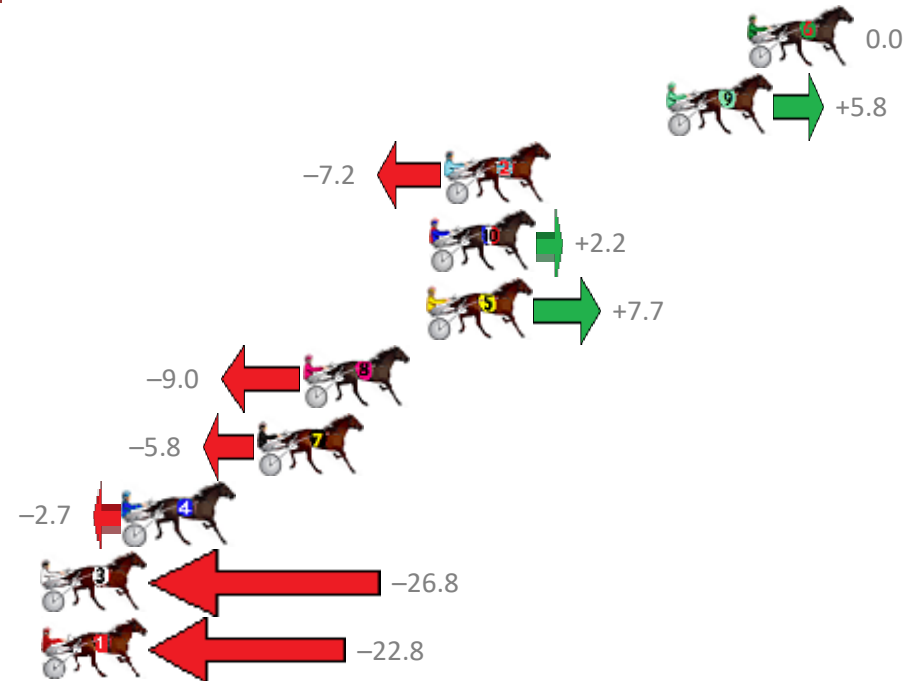

Redcliffe Race 6 Distance 1780m

Thursday, 20 September 2018

Gross Time: 2:10.60 MileRate: 1:58.00 LeadTime: 11.60s First Qtr: 29.80s Second Qtr: 29.90s Third Qtr: 29.60s Fourth Qtr: 29.70s

NoHorse	Plc	Margin	Time	800Time (W)	400 Time (W)
6 IM TOOT	1	0.0m	2:10.60	59.30s (0)	29.70s (0)
9 CONCENTRATION	2	3.2m	2:10.84	58.87s (2)	29.57s (2)
2 MODERN THOUGHT	3	12.0m	2:11.49	59.83s (0)	30.12s (0)
10 BETTOR WATCH HIM	4	12.6m	2:11.54	59.14s (2)	29.91s (2)
5 HUNTER RED	5	12.7m	2:11.54	58.73s (1)	29.54s (2)
8 RITCHIE BEE	6	17.6m	2:11.91	59.97s (1)	30.19s (1)
7 LEORYAN	7	19.4m	2:12.04	59.73s (0)	29.98s (1)
4 CHEYENNE WARRIOR	8	24.7m	2:12.43	59.50s (0)	30.02s (2)
3 BUKTHSYSTEM	9	30.8m	2:12.89	61.29s (1)	31.50s (1)
1 ARCHIECANO	10	32.0m	2:12.98	60.99s (0)	31.01s (0)

Finish Position and metres gained from 800m

Sectionals
Powered by

PJ Harness Analyser
Master harness racing with the power of sectionals
Owners, Trainers and Punters - Check out what's new at www.pjdata.com.au

The Racing Queensland Board (trading as Racing Queensland) and provider are not responsible for the completeness or accuracy of any of the information contained herein, and makes no representations about its suitability for any purpose.