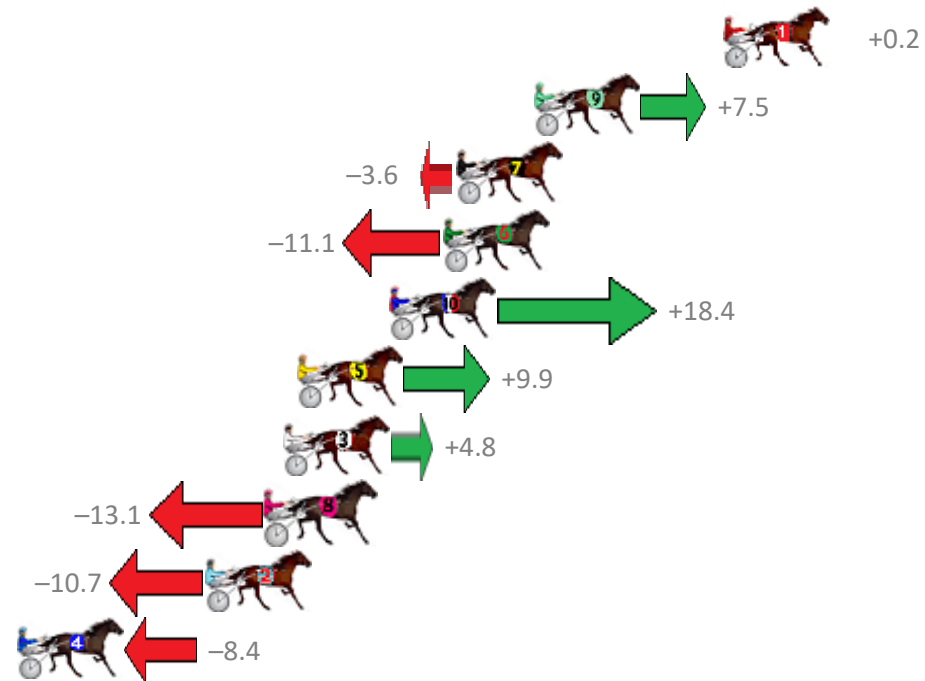

Redcliffe Race 8 Distance 1780m

Thursday, 20 September 2018

Gross Time: 2:12.50 MileRate: 1:59.80 LeadTime: 12.00s First Qtr: 30.70s Second Qtr: 30.20s Third Qtr: 29.30s Fourth Qtr: 30.30s

NoHorse	Plc	Margin	Time	800Time (W)	400 Time (W)
1 CAESAR COURT	1	0.0m	2:12.50	59.59s (0)	30.28s (0)
9 DALACOS EMPRESS	2	7.5m	2:13.07	59.04s (0)	30.02s (0)
7 LYNCHMAN	3	10.6m	2:13.30	59.87s (0)	30.66s (0)
6 FAMOUS SHOES	4	11.1m	2:13.34	60.43s (1)	30.97s (1)
10 FARRAHFOWLER	5	13.2m	2:13.50	58.23s (1)	30.42s (3)
5 WEBBY VANDERQUACK	6	16.9m	2:13.78	58.86s (1)	29.93s (0)
3 GALLEONS WARRIOR	7	17.4m	2:13.82	59.24s (0)	30.33s (0)
8 FLASHING GOOD TIME	8	18.1m	2:13.87	60.58s (1)	31.07s (1)
2 ANNAS BEST	9	20.5m	2:14.05	60.40s (1)	30.97s (2)
4 SOPHIES PRIDE	10	29.6m	2:14.74	60.23s (1)	31.10s (1)

Finish Position and metres gained from 800m

Sectionals
Powered by

PJ Harness Analyser
Master harness racing with the power of sectionals
Owners, Trainers and Punters - Check out what's new at www.pjdata.com.au

The Racing Queensland Board (trading as Racing Queensland) and provider are not responsible for the completeness or accuracy of any of the information contained herein, and makes no representations about its suitability for any purpose.