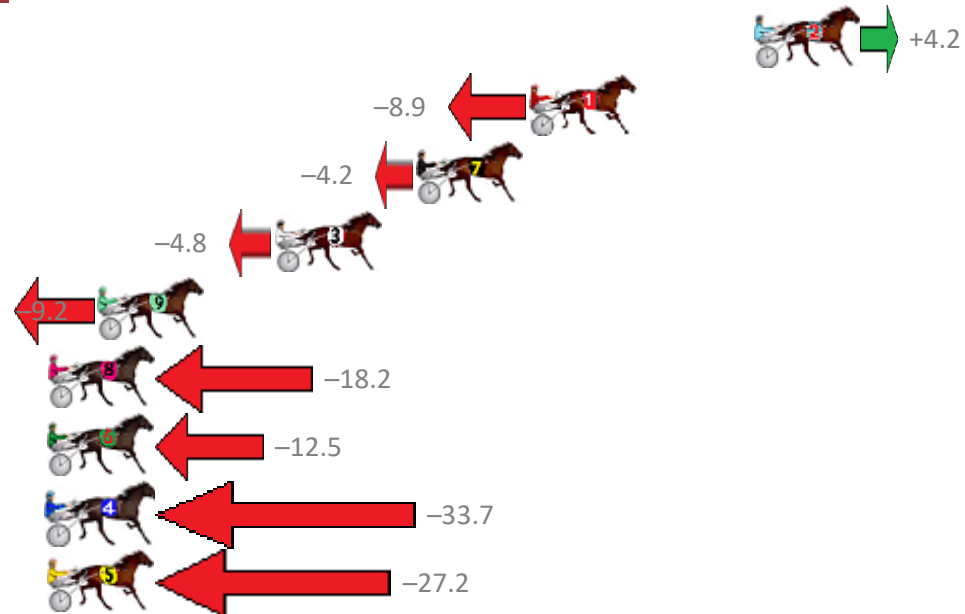

Redcliffe Race 5 Distance 2040m

Thursday, 20 September 2018

Gross Time: 2:32.80 MileRate: 2:00.50 LeadTime: 32.20s First Qtr: 31.80s Second Qtr: 31.30s Third Qtr: 29.30s Fourth Qtr: 28.20s

NoHorse	Plc	Margin	Time	800Time (W)	400 Time (W)
2 SHILAH	1	0.0m	2:32.80	57.20s (0)	27.93s (1)
1 CAESARS ASTRUM	2	8.9m	2:33.43	58.14s (0)	28.83s (0)
7 MINI MIRACLE	3	13.4m	2:33.74	57.80s (0)	28.41s (0)
3 FRANKS FORTUNE	4	19.0m	2:34.14	57.85s (0)	28.43s (0)
9 VANTO HANOVER	5	26.0m	2:34.63	58.16s (1)	29.00s (2)
8 IFOUNDTHEBEACH	6	30.4m	2:34.94	58.81s (1)	29.68s (2)
6 ALWAYS A JEWEL	7	31.3m	2:35.01	58.40s (0)	29.48s (1)
4 WERELIVINGTHEDREA	8	41.1m	2:35.70	59.92s (1)	30.52s (1)
5 TOTAL DELIRIUM	9	48.6m	2:36.23	59.45s (1)	30.26s (2)

Finish Position and metres gained from 800m

Sectionals
Powered by

PJ Harness Analyser
Master harness racing with the power of sectionals
Owners, Trainers and Punters - Check out what's new at www.pjdata.com.au

The Racing Queensland Board (trading as Racing Queensland) and provider are not responsible for the completeness or accuracy of any of the information contained herein, and makes no representations about its suitability for any purpose.