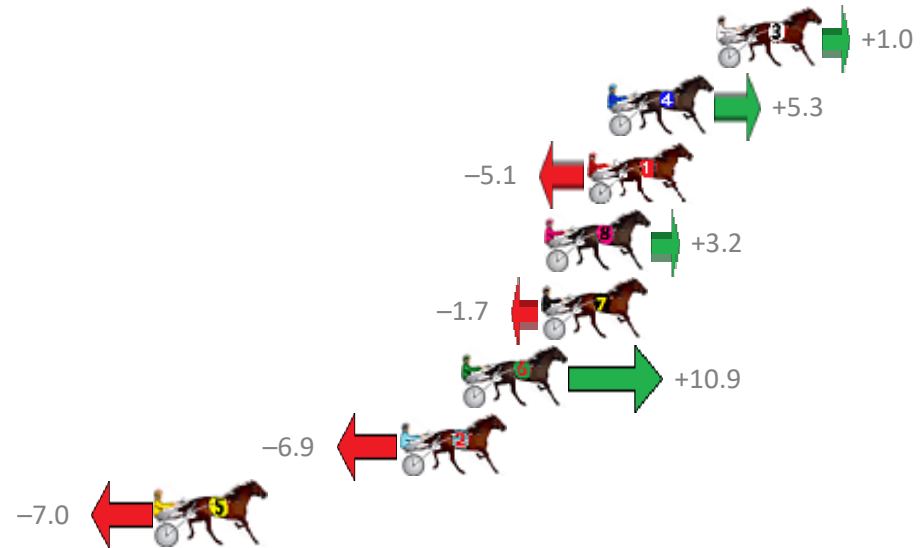

Redcliffe Race 9 Distance 2040m

Thursday, 20 September 2018

Gross Time: 2:30.80 MileRate: 1:59.00 LeadTime: 31.40s First Qtr: 30.70s Second Qtr: 30.70s Third Qtr: 28.10s Fourth Qtr: 29.90s

NoHorse	Plc	Margin	Time	800Time (W)	400 Time (W)
3 HOT DOGMA	1	0.0m	2:30.80	57.93s (1)	29.83s (1)
4 CONDAFEW	2	4.3m	2:31.12	57.62s (0)	29.52s (0)
1 SHADOW PASS	3	5.1m	2:31.18	58.37s (0)	30.28s (0)
8 ROCKNROLL AMBER	4	6.8m	2:31.31	57.77s (2)	30.06s (2)
7 READILY	5	6.9m	2:31.32	58.12s (0)	30.03s (0)
6 GOD SAKE	6	10.1m	2:31.55	57.21s (1)	29.67s (1)
2 RARING TO GO	7	12.5m	2:31.73	58.50s (1)	30.24s (1)
5 JUDAH BEN HUR	8	22.2m	2:32.46	58.51s (2)	30.69s (2)

Finish Position and metres gained from 800m

Sectionals
Powered by

PJ Harness Analyser
Master harness racing with the power of sectionals
Owners, Trainers and Punters - Check out what's new at www.pjdata.com.au

The Racing Queensland Board (trading as Racing Queensland) and provider are not responsible for the completeness or accuracy of any of the information contained herein, and makes no representations about its suitability for any purpose.