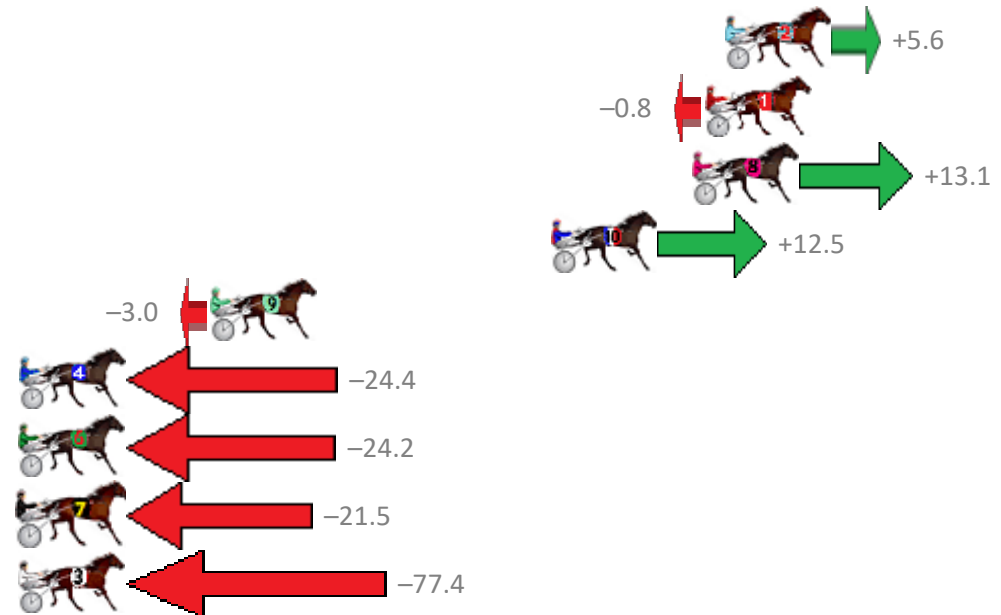

Redcliffe Race 2 Distance 1780m

Thursday, 20 September 2018

Gross Time: 2:12.00 MileRate: 1:59.40 LeadTime: 11.20s First Qtr: 30.10s Second Qtr: 29.10s Third Qtr: 29.80s Fourth Qtr: 31.80s

NoHorse	Plc	Margin	Time	800Time (W)	400 Time (W)
2 IM ROLLING STONED	1	0.0m	2:12.00	61.17s (0)	31.37s (0)
1 ROYAL TAZ	2	0.8m	2:12.06	61.66s (0)	31.86s (0)
8 NOT ALWAYS	3	1.3m	2:12.10	60.59s (1)	30.19s (2)
10 OUR CHAMPION	4	6.9m	2:12.55	60.64s (1)	31.01s (3)
9 CAPTAIN CHARGE OVER	5	20.4m	2:13.62	61.83s (0)	32.07s (0)
4 RAYONG PRINCESS	6	28.2m	2:14.24	63.48s (1)	33.01s (1)
6 LADY ELL AYE	7	32.6m	2:14.59	63.46s (2)	33.26s (2)
7 PONOVER	8	34.1m	2:14.71	63.26s (0)	33.53s (0)
3 OOZINVILLE	9	87.0m	2:18.92	67.56s (1)	36.94s (0)

Finish Position and metres gained from 800m

Sectionals
Powered by

PJ Harness Analyser
Master harness racing with the power of sectionals
Owners, Trainers and Punters - Check out what's new at www.pjdata.com.au

The Racing Queensland Board (trading as Racing Queensland) and provider are not responsible for the completeness or accuracy of any of the information contained herein, and makes no representations about its suitability for any purpose.