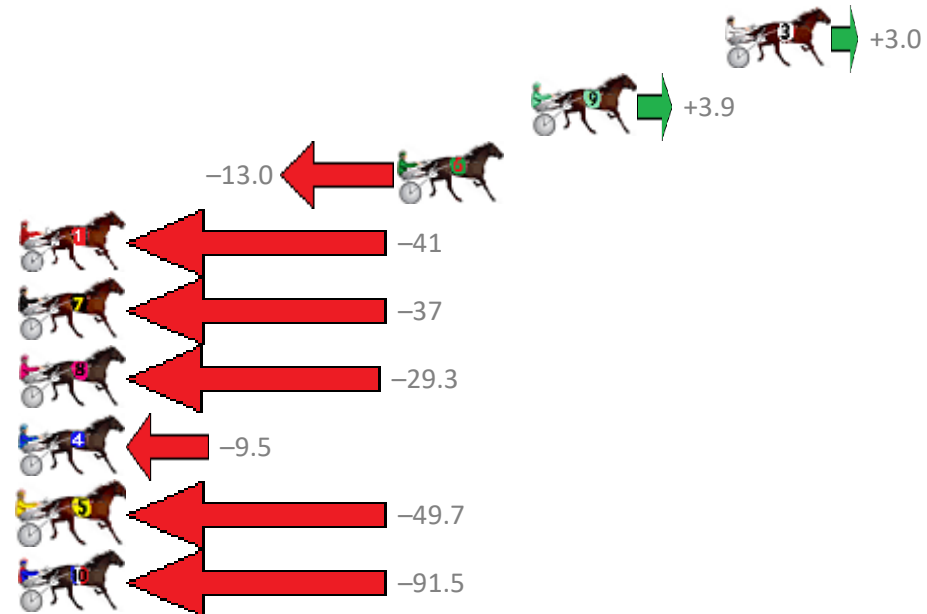

Redcliffe Race 1 Distance 1780m

Thursday, 20 September 2018

Gross Time: 2:11.70 MileRate: 1:59.00 LeadTime: 11.20s First Qtr: 31.00s Second Qtr: 29.90s Third Qtr: 29.30s Fourth Qtr: 30.30s

NoHorse	Plc	Margin	Time	800Time (W)	400 Time (W)
3 KAYJAYS TERROR	1	0.0m	2:11.70	59.38s (1)	30.22s (1)
9 PARKLANE LASS	2	7.7m	2:12.28	59.31s (0)	30.00s (1)
6 IM SANDY BAY	3	13.0m	2:12.68	60.57s (0)	31.28s (0)
1 CUTMEARINHALF	4	46.0m	2:15.18	62.64s (0)	33.01s (0)
7 KID CALVERT	5	50.6m	2:15.53	62.34s (1)	32.74s (1)
8 CURRUMBINKID	6	59.9m	2:16.24	61.78s (1)	32.03s (0)
4 IRRESISTABLE GABBY	7	89.5m	2:18.48	60.31s (0)	31.47s (0)
5 SURREAL DEAL	8	93.7m	2:18.80	63.30s (0)	32.25s (0)
10 MARTHAS VINEYARD	9	118.5m	2:20.68	66.42s (0)	34.73s (0)

Finish Position and metres gained from 800m

Sectionals
Powered by

PJ Harness Analyser
Master harness racing with the power of sectionals
Owners, Trainers and Punters - Check out what's new at www.pjdata.com.au

The Racing Queensland Board (trading as Racing Queensland) and provider are not responsible for the completeness or accuracy of any of the information contained herein, and makes no representations about its suitability for any purpose.