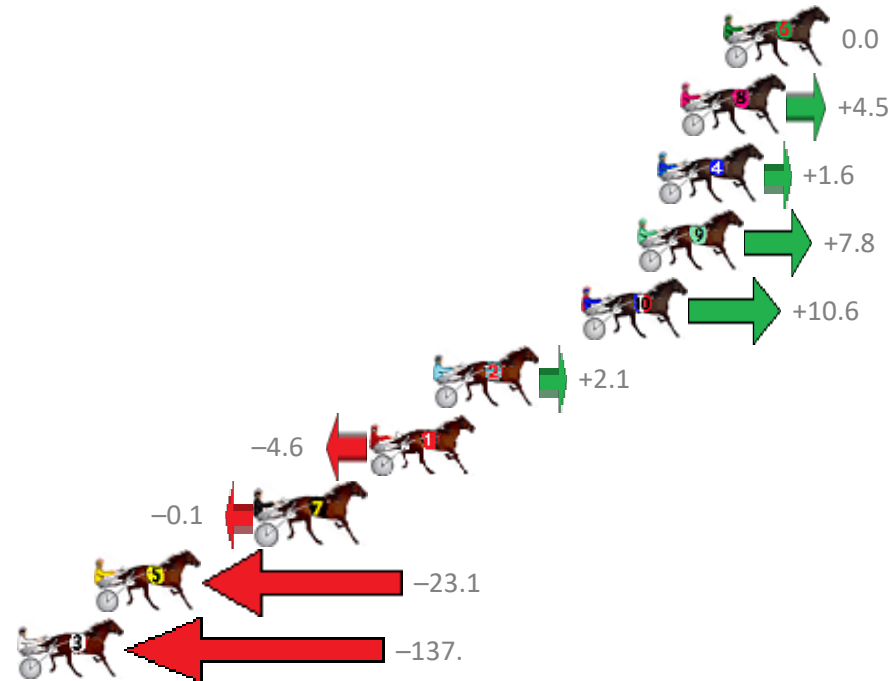

Redcliffe Race 7 Distance 1780m

Thursday, 20 September 2018

Gross Time: 2:12.10 MileRate: 1:59.40 LeadTime: 11.50s First Qtr: 29.00s Second Qtr: 32.10s Third Qtr: 30.30s Fourth Qtr: 29.20s

NoHorse	Plc	Margin	Time	800Time (W)	400 Time (W)
6 PRECIOUS CULLEN	1	0.0m	2:12.10	59.50s (0)	29.20s (0)
8 BIG BEAT	2	1.7m	2:12.22	59.17s (1)	28.67s (2)
4 HEAVENS HINT	3	2.6m	2:12.29	59.38s (0)	29.01s (0)
9 ELMAUR JOY	4	3.4m	2:12.35	58.92s (1)	28.41s (1)
10 EPIRUS BOY	5	5.6m	2:12.51	58.71s (1)	28.22s (1)
2 MISS CATALINA	6	11.5m	2:12.94	59.34s (0)	28.96s (0)
1 RED LUCK	7	14.0m	2:13.12	59.84s (0)	29.45s (0)
7 DARBY BRIGHTS	8	18.5m	2:13.45	59.51s (0)	29.11s (0)
5 ERNIE BARRASSO	9	24.9m	2:13.92	61.22s (1)	30.52s (1)
3 ASHLEYS ANGEL	10	197.1m	2:26.49	69.70s (0)	37.02s (0)

Finish Position and metres gained from 800m

Sectionals
Powered by

PJ Harness Analyser
Master harness racing with the power of sectionals
Owners, Trainers and Punters - Check out what's new at www.pjdata.com.au

The Racing Queensland Board (trading as Racing Queensland) and provider are not responsible for the completeness or accuracy of any of the information contained herein, and makes no representations about its suitability for any purpose.