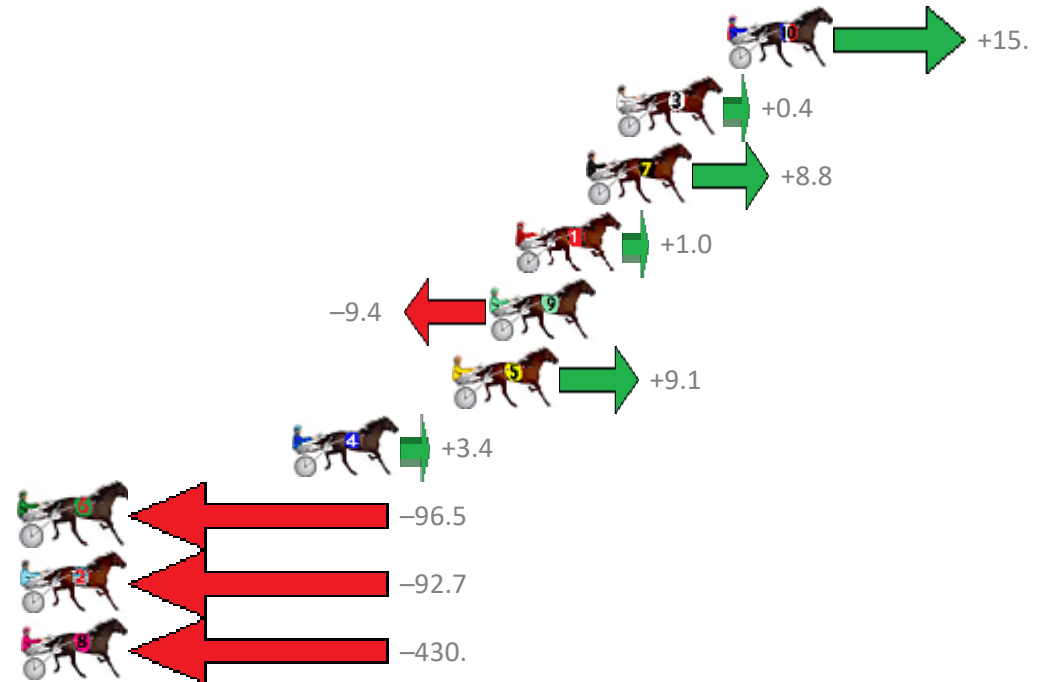

Redcliffe Race 4 Distance 1780m

Thursday, 20 September 2018

Gross Time: 2:10.50 MileRate: 1:58.00 LeadTime: 11.20s First Qtr: 29.10s Second Qtr: 30.30s Third Qtr: 30.10s Fourth Qtr: 29.80s

NoHorse	Plc	Margin	Time	800Time (W)	400 Time (W)
10 YKIKAFIL	1	0.0m	2:10.50	58.76s (1)	29.49s (1)
3 NON PASSARE	2	4.4m	2:10.83	59.87s (0)	29.77s (0)
7 BEEF CITY BLAZE	3	5.6m	2:10.92	59.24s (0)	29.16s (0)
1 HOLDINGNO CURRENCY	4	8.4m	2:11.13	59.83s (0)	29.73s (0)
9 WILLSINTOWN	5	9.4m	2:11.20	60.60s (0)	30.50s (0)
5 JENUFLECTION	6	10.9m	2:11.31	59.22s (1)	29.90s (1)
4 SISTER FEELGOOD	7	17.2m	2:11.78	59.65s (0)	29.98s (1)
6 TACTFILLY MAGIC	8	139.1m	2:20.86	67.13s (0)	34.95s (0)
2 AIM FOR HEAVEN	9	141.5m	2:21.04	66.84s (0)	34.68s (0)
8 BIG RUBY	10	492.9m	2:47.22	92.16s (0)	57.58s (0)

Finish Position and metres gained from 800m

Sectionals
Powered by

PJ Harness Analyser
Master harness racing with the power of sectionals
Owners, Trainers and Punters - Check out what's new at www.pjdata.com.au

The Racing Queensland Board (trading as Racing Queensland) and provider are not responsible for the completeness or accuracy of any of the information contained herein, and makes no representations about its suitability for any purpose.