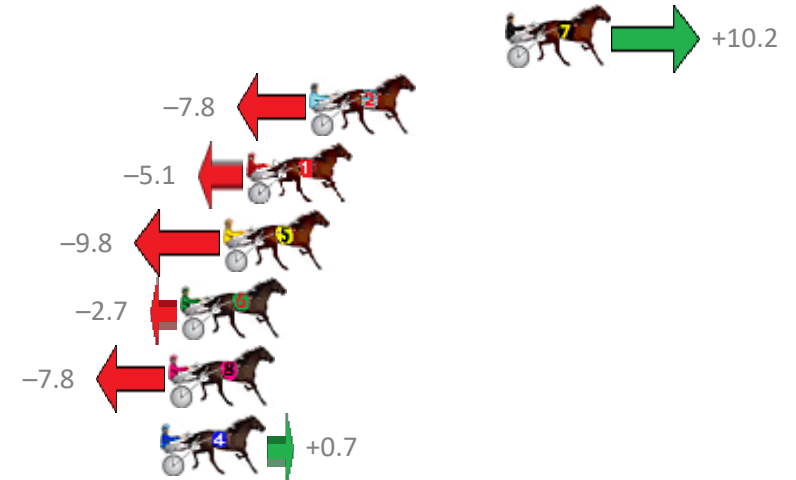

Redcliffe Race 5 Distance 1780m

Wednesday, 10 October 2018

Gross Time: 2:15.90   MileRate: 2:02.80   LeadTime: 12.00s   First Qtr: 30.60s   Second Qtr: 33.70s   Third Qtr: 30.50s   Fourth Qtr: 29.10s

No Horse	Plc	Margin	Time	800Time (W)	400 Time (W)
7 TAKITIMU EXPRESS	1	0.0m	2:15.90	58.84s (1)	28.78s (2)
2 BUKTHSYSTEM	2	7.8m	2:16.47	60.18s (0)	29.67s (0)
1 LADY ELL AYE	3	10.3m	2:16.65	59.98s (0)	29.51s (0)
5 ROYAL TAZ	4	11.2m	2:16.71	60.33s (1)	29.89s (1)
6 MAJORESS JUJON	5	12.9m	2:16.84	59.80s (0)	29.69s (1)
8 MODERN THOUGHT	6	13.4m	2:16.87	60.18s (1)	30.07s (2)
4 STRANGE CONDUCT	7	13.7m	2:16.90	59.55s (1)	29.37s (1)

Finish Position and metres gained from 800m

Sectionals
Powered by

PJ Harness Analyser
Master harness racing with the power of sectionals
Owners, Trainers and Punters - Check out what's new at www.pjdata.com.au

The Racing Queensland Board (trading as Racing Queensland) and provider are not responsible for the completeness or accuracy of any of the information contained herein, and makes no representations about its suitability for any purpose.