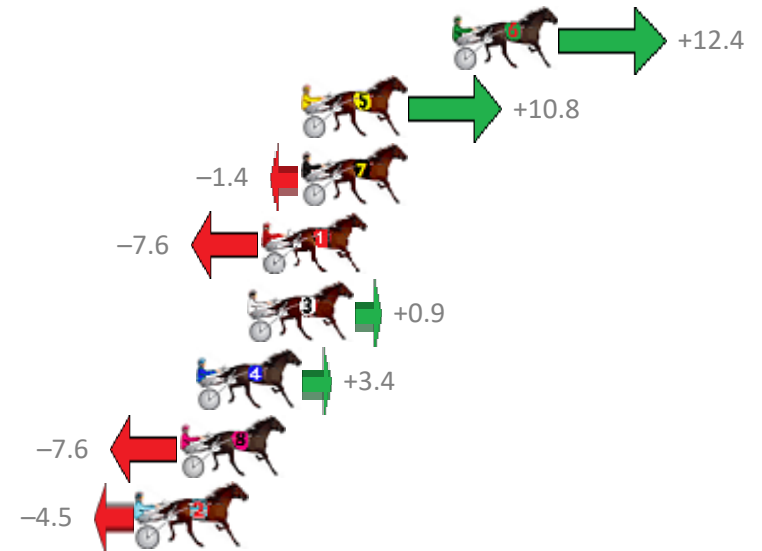

Redcliffe Race 6 Distance 1780m

Wednesday, 10 October 2018

Gross Time: 2:15.00 MileRate: 2:02.00 LeadTime: 12.30s First Qtr: 31.40s Second Qtr: 31.80s Third Qtr: 29.50s Fourth Qtr: 30.00s

No Horse	Plc	Margin	Time	800Time (W)	400 Time (W)
6 BLUE EYED CREATION	1	0.0m	2:15.00	58.58s (1)	29.25s (2)
5 KEARNEY LANE	2	6.0m	2:15.45	58.70s (1)	29.43s (3)
7 TASCOTT LADY	3	6.0m	2:15.45	59.60s (0)	30.03s (0)
1 SCOTT TOM	4	7.6m	2:15.57	60.07s (0)	30.57s (0)
3 FUI FUI	5	8.1m	2:15.61	59.43s (0)	29.80s (0)
4 WECANONLYHOPE	6	10.2m	2:15.76	59.25s (0)	29.64s (1)
8 CONTRARY COURAGE	7	10.8m	2:15.81	60.07s (1)	30.70s (1)
2 FLASHING GOOD TIME	8	12.5m	2:15.94	59.83s (1)	30.31s (1)

Finish Position and metres gained from 800m

Sectionals
Powered by

PJ Harness Analyser
Master harness racing with the power of sectionals
Owners, Trainers and Punters - Check out what's new at www.pjdata.com.au

The Racing Queensland Board (trading as Racing Queensland) and provider are not responsible for the completeness or accuracy of any of the information contained herein, and makes no representations about its suitability for any purpose.