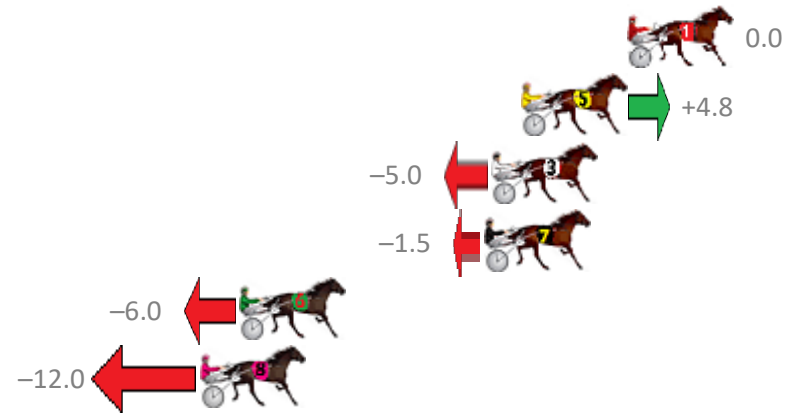

Redcliffe Race 7 Distance 1780m

Wednesday, 10 October 2018

Gross Time: 2:16.40   MileRate: 2:03.30   LeadTime: 12.10s   First Qtr: 32.30s   Second Qtr: 32.40s   Third Qtr: 29.20s   Fourth Qtr: 30.40s

No Horse	Plc	Margin	Time	800Time (W)	400 Time (W)
1 BERTILS DELIGHT	1	0.0m	2:16.40	59.60s (0)	30.40s (0)
5 ONE TO TANGO	2	4.2m	2:16.72	59.24s (0)	29.99s (0)
3 WILD ABOUT TOWN	3	5.4m	2:16.81	59.97s (1)	30.51s (1)
7 PRIVATE JUJON	4	5.7m	2:16.83	59.71s (0)	30.47s (0)
6 GRINYDONTCHA	5	15.4m	2:17.57	60.05s (1)	30.93s (1)
8 TELL THE FUTURE	6	17.0m	2:17.69	60.49s (1)	30.98s (2)

Finish Position and metres gained from 800m

Sectionals
Powered by

PJ Harness Analyser
Master harness racing with the power of sectionals
Owners, Trainers and Punters - Check out what's new at www.pjdata.com.au

The Racing Queensland Board (trading as Racing Queensland) and provider are not responsible for the completeness or accuracy of any of the information contained herein, and makes no representations about its suitability for any purpose.