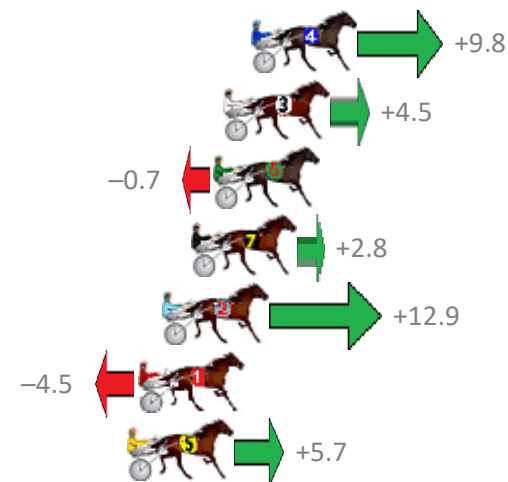

Redcliffe Race 4 Distance 2040m

Wednesday, 10 October 2018

Gross Time: 2:33.10 MileRate: 2:00.80 LeadTime: 32.90s First Qtr: 30.90s Second Qtr: 30.20s Third Qtr: 28.50s Fourth Qtr: 30.60s

No Horse	Plc	Margin	Time	800Time (W)	400 Time (W)
4 RORY MACH	1	0.0m	2:33.10	58.38s (0)	29.90s (0)
3 DRIVE THE DREAM	2	1.1m	2:33.18	58.77s (1)	30.21s (1)
6 HOT DOGMA	3	1.5m	2:33.21	59.15s (1)	30.62s (1)
7 THE GOLDEN CROSS	4	2.4m	2:33.28	58.89s (0)	30.42s (0)
2 DUKE OF ALBANY	5	3.5m	2:33.37	58.15s (1)	30.04s (3)
1 MAGOOGAN	6	4.5m	2:33.44	59.43s (0)	30.94s (0)
5 IMA SEA STORM	7	4.9m	2:33.47	58.68s (1)	30.19s (2)

Finish Position and metres gained from 800m

Sectionals
Powered by

PJ Harness Analyser
Master harness racing with the power of sectionals
Owners, Trainers and Punters - Check out what's new at www.pjdata.com.au

The Racing Queensland Board (trading as Racing Queensland) and provider are not responsible for the completeness or accuracy of any of the information contained herein, and makes no representations about its suitability for any purpose.