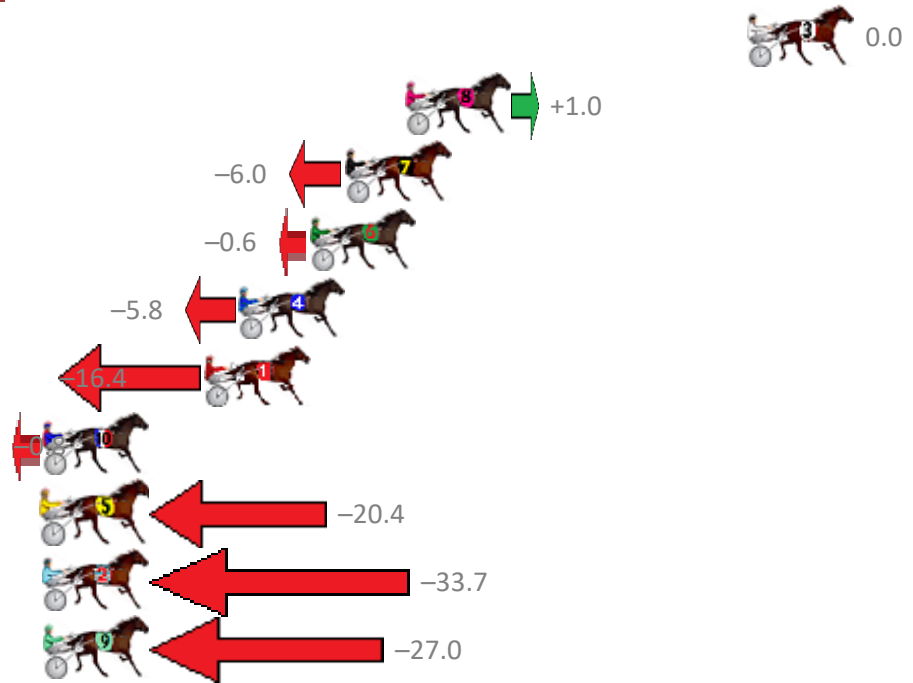

Redcliffe Race 1 Distance 1780m

Wednesday, 10 October 2018

Gross Time: 2:09.20 MileRate: 1:56.80 LeadTime: 11.20s First Qtr: 29.40s Second Qtr: 29.10s Third Qtr: 29.30s Fourth Qtr: 30.20s

No Horse	Plc	Margin	Time	800Time (W)	400 Time (W)
3 MIGHT AND MAIN	1	0.0m	2:09.20	59.50s (0)	30.20s (0)
8 RIVERLEIGH WILLIAM	2	13.6m	2:10.23	59.43s (0)	30.12s (0)
7 ONE MANS PASS	3	16.0m	2:10.41	59.95s (0)	30.64s (0)
6 ELLIOTT BROMAC	4	17.4m	2:10.51	59.54s (2)	31.02s (2)
4 JAX NAVARO	5	20.2m	2:10.73	59.93s (1)	30.80s (2)
1 JUSTA DALE	6	21.6m	2:10.83	60.72s (0)	31.42s (0)
10 THUNDER MAC	7	28.0m	2:11.31	59.56s (1)	30.94s (1)
5 MACH SAM	8	39.6m	2:12.19	61.02s (0)	31.91s (2)
2 SPONDOOLEY	9	43.1m	2:12.45	62.01s (1)	32.79s (1)
9 ROCKNROLL AMBER	10	49.2m	2:12.91	61.51s (1)	32.60s (3)

Finish Position and metres gained from 800m

Sectionals
Powered by

PJ Harness Analyser
Master harness racing with the power of sectionals
Owners, Trainers and Punters - Check out what's new at www.pjdata.com.au

The Racing Queensland Board (trading as Racing Queensland) and provider are not responsible for the completeness or accuracy of any of the information contained herein, and makes no representations about its suitability for any purpose.