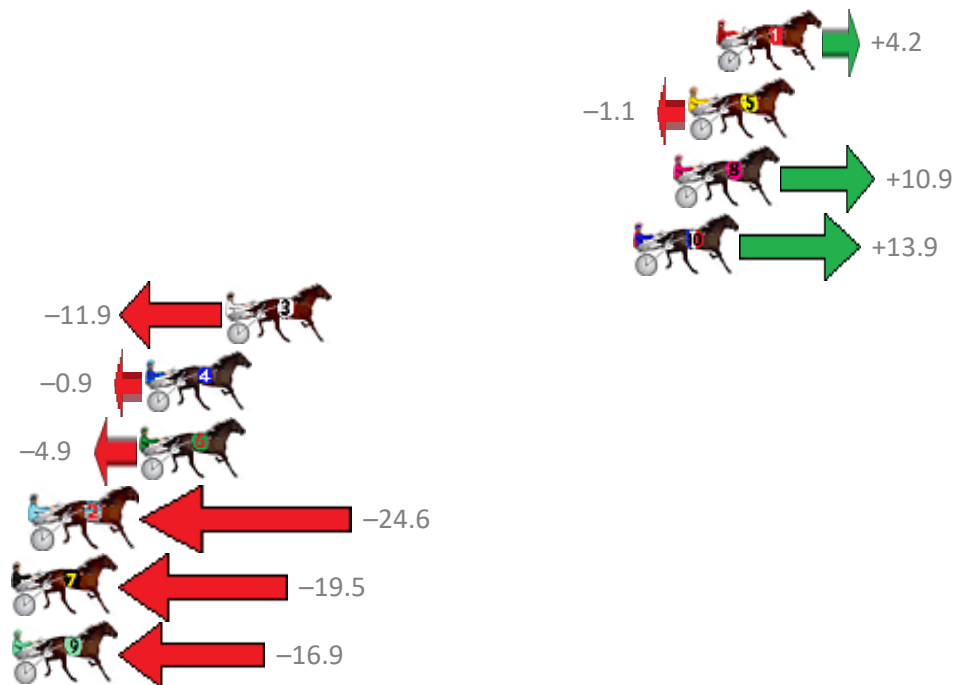

Redcliffe Race 2 Distance 2040m

Wednesday, 10 October 2018

Gross Time: 2:33.10 MileRate: 2:00.80 LeadTime: 30.40s First Qtr: 32.20s Second Qtr: 31.60s Third Qtr: 28.90s Fourth Qtr: 30.00s

No Horse	Plc	Margin	Time	800Time (W)	400 Time (W)
1 FRANKS FORTUNE	1	0.0m	2:33.10	58.59s (0)	29.66s (0)
5 FEEL THE REIGN	2	1.1m	2:33.18	58.98s (0)	30.08s (0)
8 IM NORMA JEAN	3	1.7m	2:33.23	58.10s (1)	29.21s (2)
10 GLENFERRIE DUSTER	4	3.3m	2:33.35	57.88s (1)	28.96s (2)
3 MISTERRIODEJANEIRO	5	19.5m	2:34.56	59.78s (1)	30.94s (2)
4 ONYAJANS	6	22.7m	2:34.80	58.97s (1)	30.07s (2)
6 RAFFERTY DELIGHTS	7	22.9m	2:34.82	59.26s (0)	30.19s (1)
2 WAIKARI FIRE	8	27.2m	2:35.14	60.71s (1)	31.40s (1)
7 BROADWATER	9	28.3m	2:35.22	60.34s (0)	31.30s (0)
9 CAESAR COURT	10	30.3m	2:35.37	60.14s (0)	31.03s (0)

Finish Position and metres gained from 800m

Sectionals
Powered by

PJ Harness Analyser
Master harness racing with the power of sectionals
Owners, Trainers and Punters - Check out what's new at www.pjdata.com.au

The Racing Queensland Board (trading as Racing Queensland) and provider are not responsible for the completeness or accuracy of any of the information contained herein, and makes no representations about its suitability for any purpose.