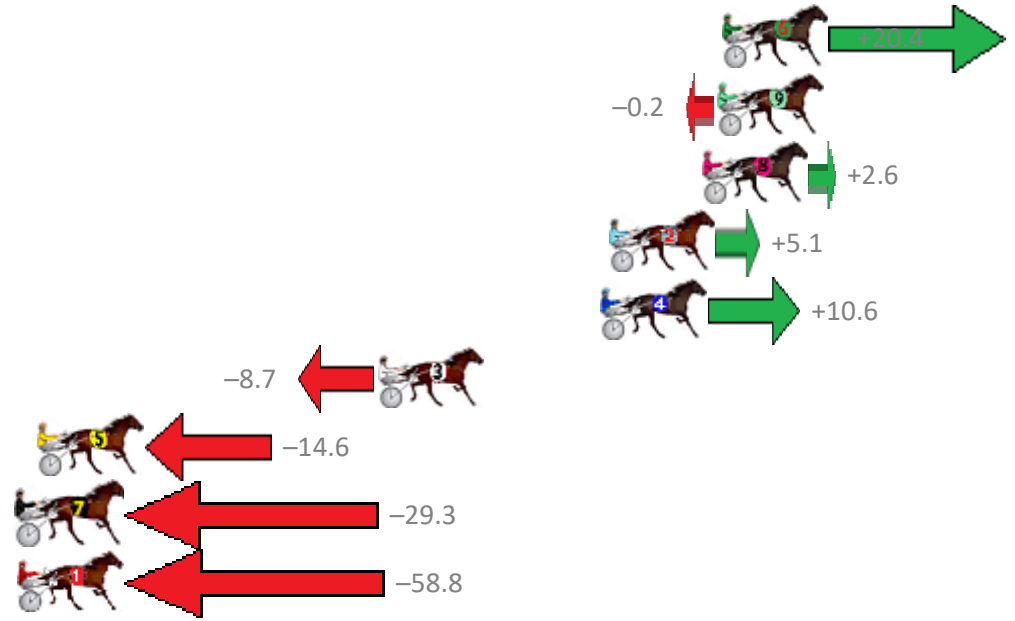

Redcliffe Race 3 Distance 1780m

Wednesday, 10 October 2018

Gross Time: 2:12.60 MileRate: 1:59.90 LeadTime: 11.90s First Qtr: 29.50s Second Qtr: 30.00s Third Qtr: 28.70s Fourth Qtr: 32.50s

No Horse	Plc	Margin	Time	800Time (W)	400 Time (W)
6 THE FORMULA ONE	1	0.0m	2:12.60	59.64s (1)	30.65s (1)
9 REAL KNUCKY	2	0.2m	2:12.62	61.22s (0)	32.52s (0)
8 SNAKES N LADDERS	3	0.8m	2:12.67	61.00s (1)	32.24s (1)
2 JACKS GAMBIT	4	4.5m	2:12.97	60.81s (1)	31.48s (1)
4 UNDERTHEKILT	5	4.8m	2:12.99	60.39s (1)	31.41s (0)
3 OSCARS GLORY	6	13.7m	2:13.71	61.87s (0)	32.72s (0)
5 WEASEL	7	27.2m	2:14.81	62.32s (2)	32.19s (1)
7 MIRACLESDOAPPEN	8	57.5m	2:17.27	63.44s (0)	33.99s (0)
1 DA POWER BOLT	9	74.6m	2:18.66	65.70s (0)	36.01s (0)

Finish Position and metres gained from 800m

Sectionals
Powered by

PJ Harness Analyser
Master harness racing with the power of sectionals
Owners, Trainers and Punters - Check out what's new at www.pjdata.com.au

The Racing Queensland Board (trading as Racing Queensland) and provider are not responsible for the completeness or accuracy of any of the information contained herein, and makes no representations about its suitability for any purpose.