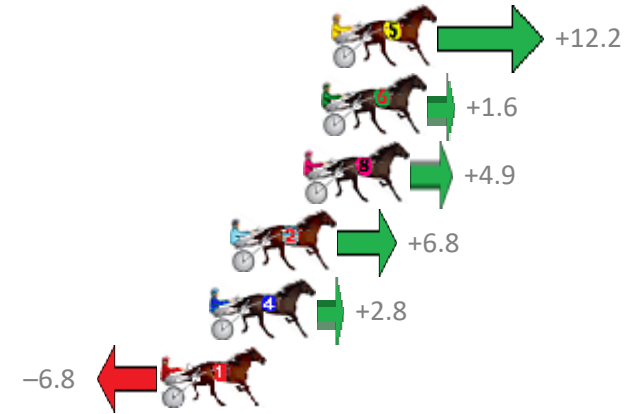

Redcliffe Race 8 Distance 1780m

Wednesday, 10 October 2018

Gross Time: 2:19.70 MileRate: 2:06.30 LeadTime: 12.50s First Qtr: 32.70s Second Qtr: 32.50s Third Qtr: 30.60s Fourth Qtr: 31.40s

No Horse	Plc	Margin	Time	800Time (W)	400 Time (W)
5 AROONA	1	0.0m	2:19.70	61.05s (1)	30.58s (2)
6 MARTHAS VINEYARD	2	0.4m	2:19.73	61.88s (1)	31.42s (1)
8 KID CALVERT	3	1.1m	2:19.79	61.62s (0)	31.09s (0)
2 SURREAL DEAL	4	4.0m	2:20.01	61.47s (0)	30.93s (0)
4 WHATA STRIDE	5	4.8m	2:20.08	61.78s (1)	31.21s (1)
1 TORQUE TO THE MAX	6	6.8m	2:20.23	62.53s (0)	31.93s (0)

Finish Position and metres gained from 800m

Sectionals
Powered by

PJ Harness Analyser
Master harness racing with the power of sectionals
Owners, Trainers and Punters - Check out what's new at www.pjdata.com.au

The Racing Queensland Board (trading as Racing Queensland) and provider are not responsible for the completeness or accuracy of any of the information contained herein, and makes no representations about its suitability for any purpose.