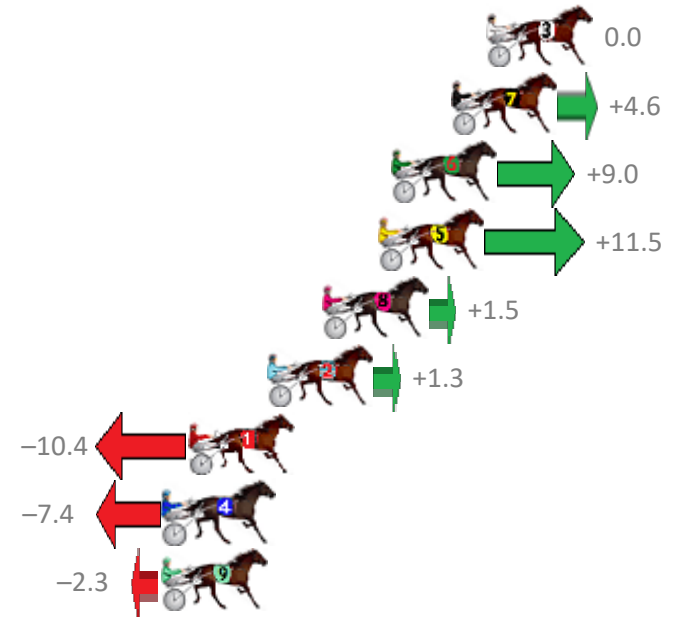

Redcliffe Race 4 Distance 1780m

Friday, 12 October 2018

Gross Time: 2:13.30 MileRate: 2:00.50 LeadTime: 11.30s First Qtr: 31.10s Second Qtr: 31.30s Third Qtr: 29.40s Fourth Qtr: 30.20s

No Horse	Plc	Margin	Time	800Time (W)	400 Time (W)
3 JUST ROKIN	1	0.0m	2:13.30	59.60s (1)	30.20s (1)
7 MUCH BETTOR	2	1.4m	2:13.41	59.26s (0)	29.81s (0)
6 MY MAGIC MERLIN	3	3.8m	2:13.59	58.93s (2)	29.73s (2)
5 DATTITUDE	4	4.3m	2:13.62	58.74s (0)	29.30s (1)
8 HUNTER RED	5	6.5m	2:13.79	59.49s (2)	30.27s (2)
2 MAYTHEHORSEBWITU	6	8.7m	2:13.96	59.50s (1)	30.19s (1)
1 ULTIMATE AD	7	11.8m	2:14.19	60.37s (0)	30.94s (0)
4 BETTOR WATCH HIM	8	12.8m	2:14.27	60.15s (1)	30.83s (1)
9 BETTERTHAN TORQUE	9	12.9m	2:14.27	59.77s (0)	30.22s (0)

Finish Position and metres gained from 800m

Sectionals
Powered by

PJ Harness Analyser
Master harness racing with the power of sectionals
Owners, Trainers and Punters - Check out what's new at www.pjdata.com.au

The Racing Queensland Board (trading as Racing Queensland) and provider are not responsible for the completeness or accuracy of any of the information contained herein, and makes no representations about its suitability for any purpose.