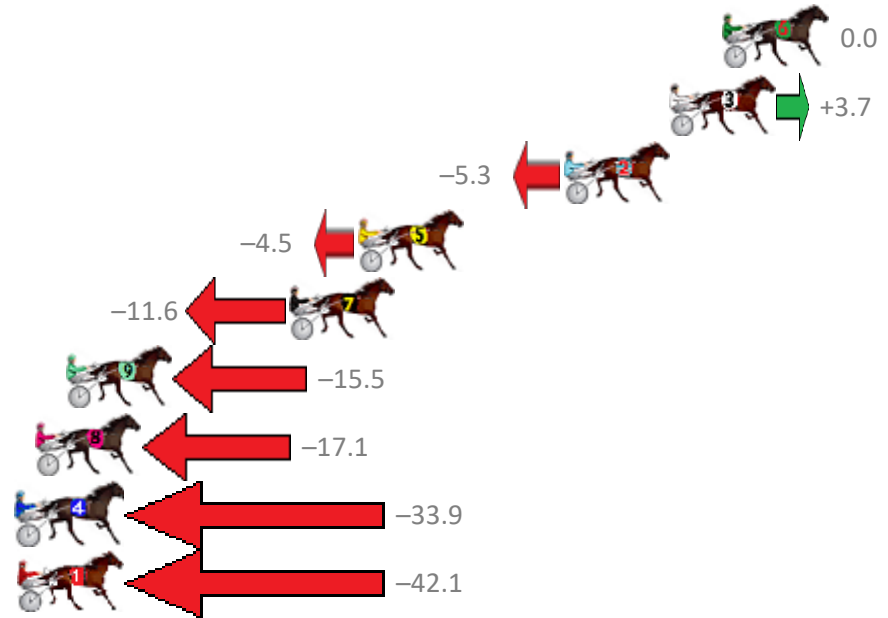

Redcliffe Race 3 Distance 1780m

Friday, 12 October 2018

Gross Time: 2:12.30 MileRate: 1:59.60 LeadTime: 11.30s First Qtr: 31.50s Second Qtr: 30.80s Third Qtr: 28.90s Fourth Qtr: 29.80s

No Horse	Plc	Margin	Time	800Time (W)	400 Time (W)
6 MATT BELFORD	1	0.0m	2:12.30	58.70s (1)	29.77s (1)
3 BEEF CITY BLAZE	2	2.1m	2:12.46	58.43s (0)	29.60s (0)
2 MERRYMACH	3	6.3m	2:12.77	59.09s (0)	30.27s (0)
5 MAYWYN NO REGRETS	4	14.5m	2:13.38	59.03s (0)	29.75s (0)
7 ARCH EMPRESS	5	17.2m	2:13.58	59.55s (1)	30.50s (1)
9 ANN MATTGREGOR	6	26.1m	2:14.24	59.84s (2)	29.63s (2)
8 SIXPENNY RED	7	27.3m	2:14.33	59.95s (1)	30.60s (1)
4 FEEL THE CHARM	8	39.9m	2:15.27	61.19s (2)	30.95s (1)
1 CANT CON A CON	9	57.5m	2:16.58	61.79s (1)	31.89s (0)

Finish Position and metres gained from 800m

Sectionals
Powered by

PJ Harness Analyser
Master harness racing with the power of sectionals
Owners, Trainers and Punters - Check out what's new at www.pjdata.com.au

The Racing Queensland Board (trading as Racing Queensland) and provider are not responsible for the completeness or accuracy of any of the information contained herein, and makes no representations about its suitability for any purpose.