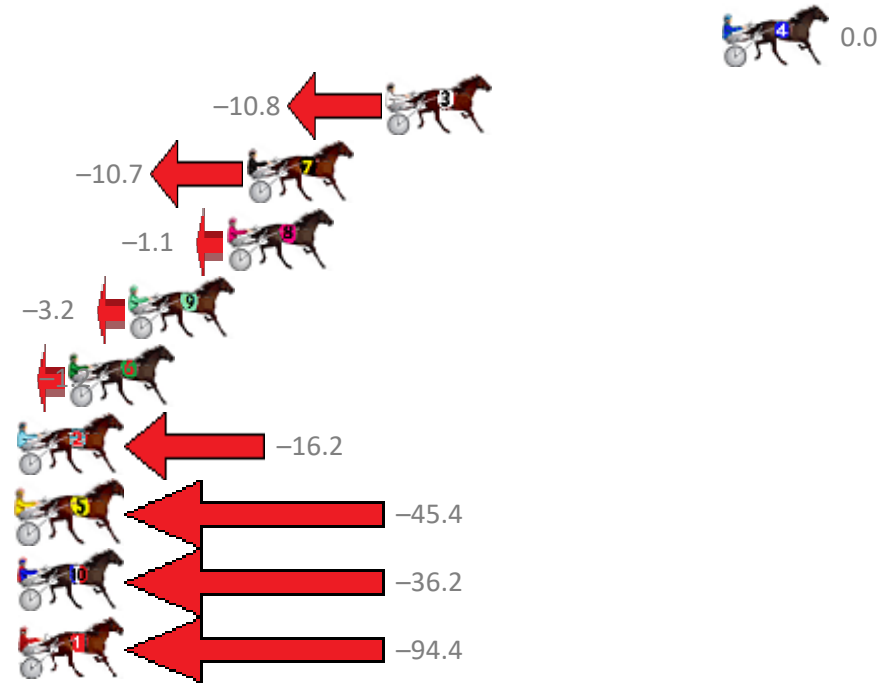

Redcliffe Race 5 Distance 2040m

Friday, 12 October 2018

Gross Time: 2:28.20 MileRate: 1:56.90 LeadTime: 30.40s First Qtr: 28.50s Second Qtr: 31.00s Third Qtr: 29.70s Fourth Qtr: 28.60s

No Horse	Plc	Margin	Time	800Time (W)	400 Time (W)
4 MR KALYPSO	1	0.0m	2:28.20	58.30s (0)	28.60s (0)
3 OHOKA SQUIRE	2	13.4m	2:29.16	59.09s (1)	29.32s (1)
7 GOD SAKE	3	18.9m	2:29.55	59.08s (1)	29.37s (1)
8 FRANCO TOTEM	4	19.7m	2:29.61	58.38s (1)	28.78s (2)
9 GOODTIME STRIDE	5	23.6m	2:29.89	58.53s (2)	29.74s (2)
6 SPRING CAMPAIGN	6	26.0m	2:30.06	58.39s (2)	29.59s (2)
2 DRIVE THE DREAM	7	29.4m	2:30.30	59.48s (1)	29.73s (1)
5 JUST SEDUCE ME	8	50.2m	2:31.79	61.61s (0)	31.32s (0)
10 FRENCH GLOBE	9	51.4m	2:31.88	60.94s (0)	30.93s (1)
1 CHEERS KATHY	10	105.0m	2:35.71	65.18s (0)	34.35s (0)

Finish Position and metres gained from 800m

Sectionals
Powered by

PJ Harness Analyser
Master harness racing with the power of sectionals
Owners, Trainers and Punters - Check out what's new at www.pjdata.com.au

The Racing Queensland Board (trading as Racing Queensland) and provider are not responsible for the completeness or accuracy of any of the information contained herein, and makes no representations about its suitability for any purpose.