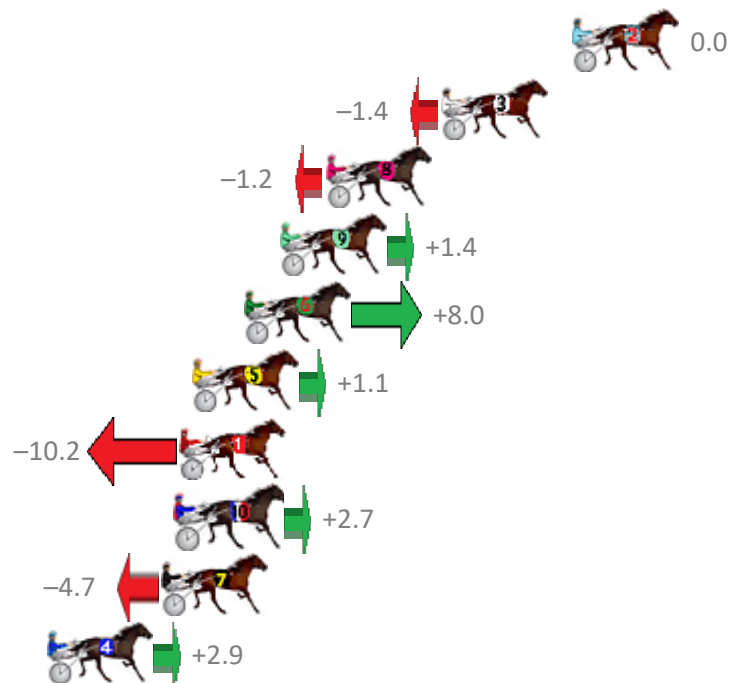

Redcliffe Race 8 Distance 2040m

Friday, 12 October 2018

Gross Time: 2:37.60 MileRate: 2:04.30 LeadTime: 33.40s First Qtr: 33.90s Second Qtr: 32.40s Third Qtr: 30.00s Fourth Qtr: 27.90s

No Horse	Plc	Margin	Time	800Time (W)	400 Time (W)
2 TOM ME GUN	1	0.0m	2:37.60	57.90s (0)	27.90s (0)
3 VADER	2	5.2m	2:37.96	58.00s (1)	28.05s (1)
8 THATS HOW WEROLL	3	9.8m	2:38.28	57.99s (1)	28.08s (2)
9 SOME EXCUSESOMEW	4	11.6m	2:38.41	57.80s (1)	27.98s (3)
6 MISTER HART	5	13.0m	2:38.51	57.32s (0)	28.08s (1)
5 PRINCE OF ZANZIBAR	6	15.1m	2:38.65	57.82s (0)	27.82s (1)
1 LOORRIM LAD	7	15.6m	2:38.69	58.64s (0)	28.53s (0)
10 SPEEDIE MCARDLE	8	15.7m	2:38.70	57.70s (1)	27.85s (3)
7 UNTITLED	9	16.3m	2:38.74	58.24s (0)	28.24s (0)
4 MACHIN OUT	10	20.9m	2:39.06	57.69s (1)	27.96s (2)

Finish Position and metres gained from 800m

Sectionals
Powered by

PJ Harness Analyser
Master harness racing with the power of sectionals
Owners, Trainers and Punters - Check out what's new at www.pjdata.com.au

The Racing Queensland Board (trading as Racing Queensland) and provider are not responsible for the completeness or accuracy of any of the information contained herein, and makes no representations about its suitability for any purpose.