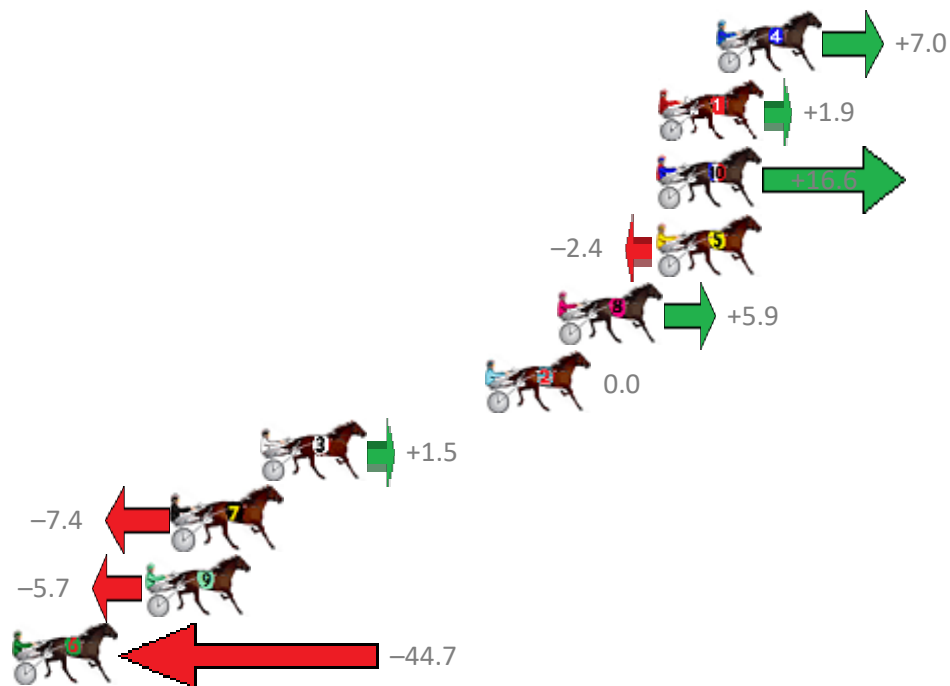

Redcliffe Race 9 Distance 1780m

Friday, 12 October 2018

Gross Time: 2:11.00 MileRate: 1:58.40 LeadTime: 11.10s First Qtr: 30.20s Second Qtr: 30.10s Third Qtr: 29.40s Fourth Qtr: 30.20s

No Horse	Plc	Margin	Time	800Time (W)	400 Time (W)
4 IMA MORVEN LAD	1	0.0m	2:11.00	59.08s (1)	29.41s (1)
1 SICILIAN SLUMBER	2	2.3m	2:11.17	59.46s (0)	30.06s (0)
10 OUR MELS DREAM	3	2.4m	2:11.18	58.36s (2)	30.12s (2)
5 COMPLY OR DIE	4	2.4m	2:11.18	59.78s (0)	30.38s (0)
8 THREO	5	6.3m	2:11.48	59.16s (1)	29.97s (2)
2 BLACK BELT	6	9.2m	2:11.69	59.60s (0)	30.22s (0)
3 DOLLARBILL	7	18.1m	2:12.37	59.49s (0)	30.42s (1)
7 PLATINUM ART	8	21.6m	2:12.63	60.15s (0)	30.77s (0)
9 EPIRUS BOY	9	22.7m	2:12.71	60.02s (1)	30.80s (2)
6 EXCEPTIONAL MACH	10	46.9m	2:14.54	62.93s (1)	33.27s (1)

Finish Position and metres gained from 800m

Sectionals
Powered by

PJ Harness Analyser
Master harness racing with the power of sectionals
Owners, Trainers and Punters - Check out what's new at www.pjdata.com.au

The Racing Queensland Board (trading as Racing Queensland) and provider are not responsible for the completeness or accuracy of any of the information contained herein, and makes no representations about its suitability for any purpose.