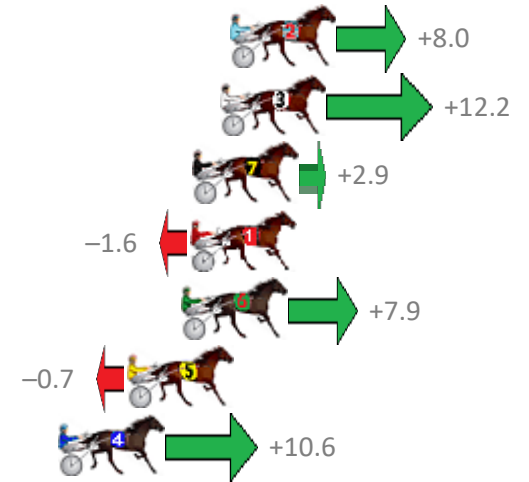

Redcliffe Race 6 Distance 2040m

Friday, 12 October 2018

Gross Time: 2:30.60   MileRate: 1:58.80   LeadTime: 31.70s   First Qtr: 30.40s   Second Qtr: 30.30s   Third Qtr: 29.00s   Fourth Qtr: 29.20s

No Horse	Plc	Margin	Time	800Time (W)	400 Time (W)
2 ROCK WITH SAM	1	0.0m	2:30.60	57.62s (1)	28.92s (2)
3 ITS JUST KENNY	2	0.4m	2:30.63	57.31s (1)	28.53s (1)
7 JERRYS JET	3	1.5m	2:30.71	57.99s (0)	28.96s (0)
1 NONE BETTOR	4	1.6m	2:30.72	58.32s (0)	29.32s (0)
6 MAKO BANNER	5	1.9m	2:30.74	57.63s (0)	28.64s (0)
5 BELLS BEACH HOUSE	6	4.1m	2:30.90	58.25s (1)	29.31s (1)
4 ALWAYS MY MATE	7	6.8m	2:31.10	57.43s (1)	28.94s (2)

Finish Position and metres gained from 800m

Sectionals
Powered by

PJ Harness Analyser
Master harness racing with the power of sectionals
Owners, Trainers and Punters - Check out what's new at www.pjdata.com.au

The Racing Queensland Board (trading as Racing Queensland) and provider are not responsible for the completeness or accuracy of any of the information contained herein, and makes no representations about its suitability for any purpose.