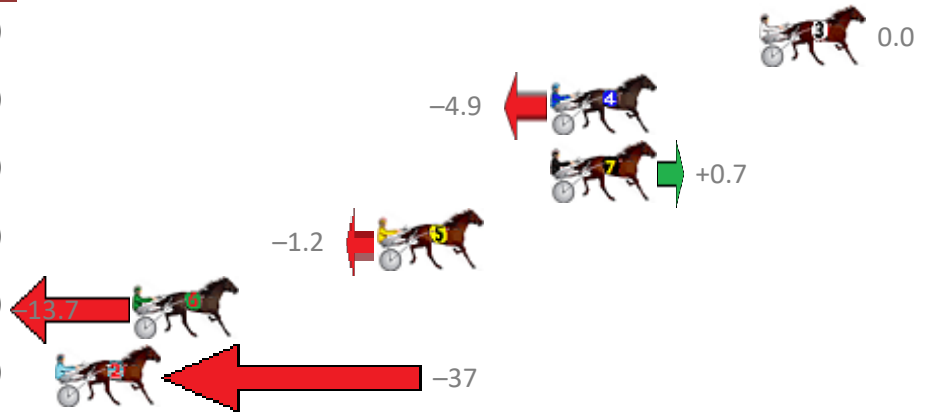

Finish Position and metres gained from 800m

Sectionals
Powered by

PJ Harness Analyser
Master harness racing with the power of sectionals
Owners, Trainers and Punters - Check out what's new at www.pjdata.com.au