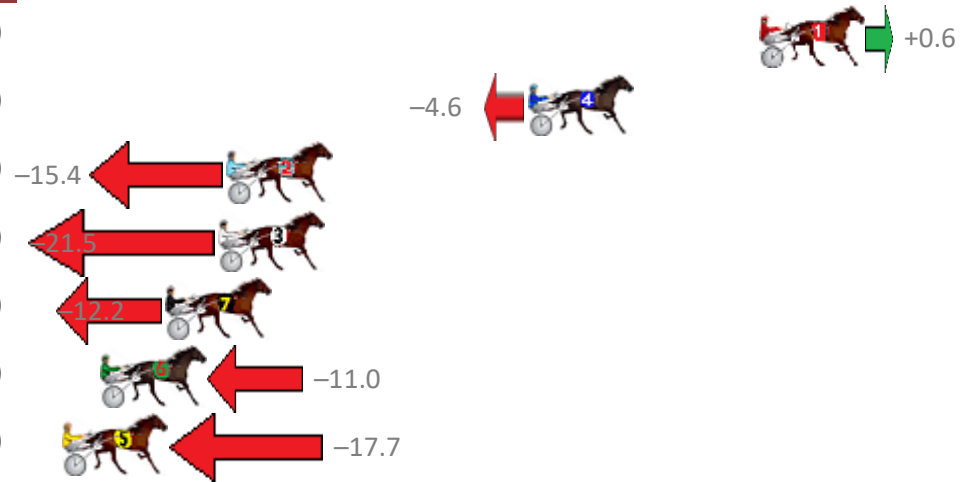

Redcliffe Race 2 Distance 1780m

Friday, 12 October 2018

Gross Time: 2:10.90 MileRate: 1:58.30 LeadTime: 11.40s First Qtr: 30.90s Second Qtr: 30.80s Third Qtr: 28.90s Fourth Qtr: 28.90s

No Horse	Plc	Margin	Time	800Time (W)	400 Time (W)
1 BACK PAGE NEWS	1	0.0m	2:10.90	57.76s (0)	28.90s (0)
4 OUR MEMPHIS MAC	2	9.2m	2:11.56	58.13s (1)	29.13s (1)
2 MINI MIRACLE	3	21.2m	2:12.43	58.91s (0)	29.88s (0)
3 WRITEABOUTCHELSEA	4	21.5m	2:12.45	59.35s (1)	30.41s (1)
7 JOHNNYCAKE	5	23.6m	2:12.61	58.68s (0)	29.51s (0)
6 ROCKWITH THEDEVIL	6	26.2m	2:12.79	58.59s (1)	29.55s (2)
5 DOOLITTLE DOOFY	7	27.7m	2:12.90	59.08s (1)	29.95s (1)

Finish Position and metres gained from 800m

Sectionals
Powered by

PJ Harness Analyser
Master harness racing with the power of sectionals
Owners, Trainers and Punters - Check out what's new at www.pjdata.com.au

The Racing Queensland Board (trading as Racing Queensland) and provider are not responsible for the completeness or accuracy of any of the information contained herein, and makes no representations about its suitability for any purpose.