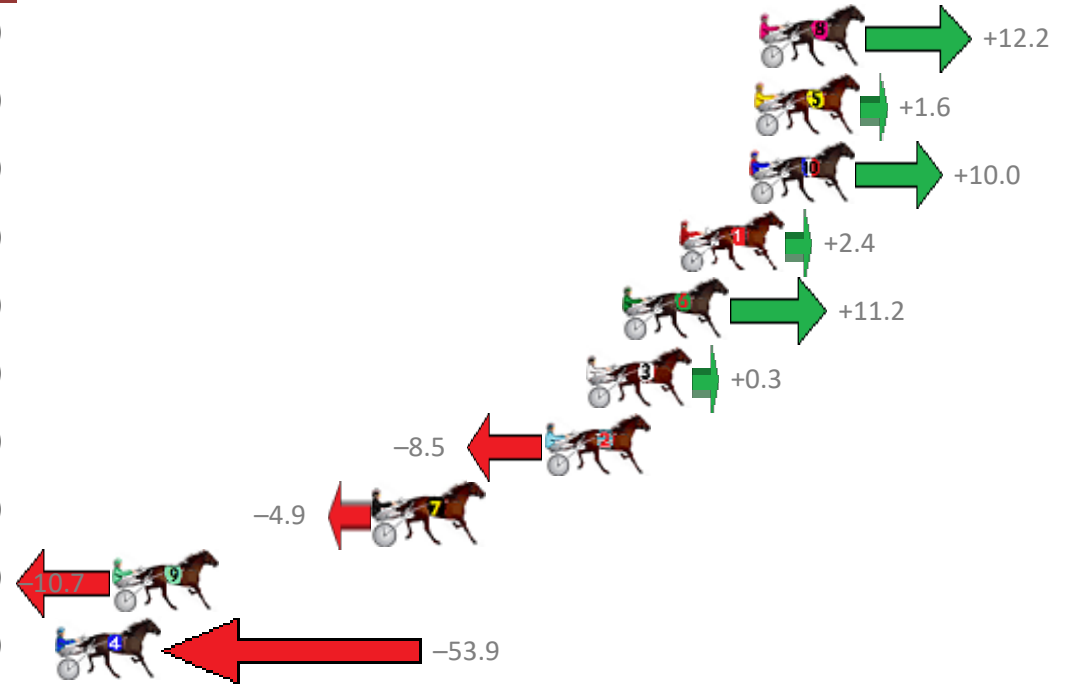

Redcliffe Race 7 Distance 2040m

Friday, 12 October 2018

Gross Time: 2:32.70 MileRate: 2:00.50 LeadTime: 29.60s First Qtr: 32.30s Second Qtr: 30.90s Third Qtr: 29.30s Fourth Qtr: 30.60s

No Horse	Plc	Margin	Time	800Time (W)	400 Time (W)
8 HARD TO HEAR	1	0.0m	2:32.70	58.99s (1)	30.17s (1)
5 OUR MAJOR DAY	2	0.2m	2:32.72	59.78s (1)	30.52s (1)
10 SHILAH	3	0.4m	2:32.73	59.15s (2)	30.26s (2)
1 ITSMEGS	4	3.2m	2:32.94	59.72s (0)	30.46s (0)
6 TOOK YOUR TIME	5	5.4m	2:33.11	59.06s (2)	30.29s (3)
3 MAJOR GENERALJUJON	6	6.9m	2:33.23	59.88s (1)	30.39s (2)
2 MATRON JUJON	7	8.5m	2:33.35	60.54s (0)	31.25s (0)
7 VANTO HANOVER	8	15.3m	2:33.87	60.27s (0)	31.02s (0)
9 ITS ALL TORQUE	9	25.7m	2:34.67	60.70s (0)	31.30s (0)
4 DIABOLO STAR	10	72.3m	2:38.23	63.94s (1)	34.34s (0)

Finish Position and metres gained from 800m

Sectionals
Powered by

PJ Harness Analyser
Master harness racing with the power of sectionals
Owners, Trainers and Punters - Check out what's new at www.pjdata.com.au

The Racing Queensland Board (trading as Racing Queensland) and provider are not responsible for the completeness or accuracy of any of the information contained herein, and makes no representations about its suitability for any purpose.