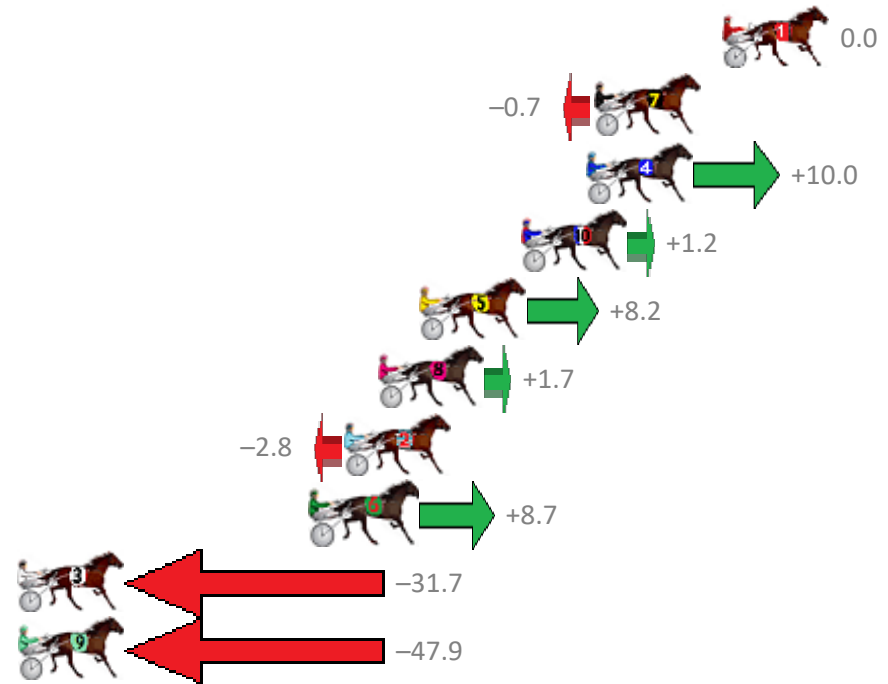

Redcliffe Race 8 Distance 2040m

Thursday, 22 November 2018

Gross Time: 2:32.00 MileRate: 1:59.90 LeadTime: 31.20s First Qtr: 28.30s Second Qtr: 30.30s Third Qtr: 30.40s Fourth Qtr: 31.80s

No Horse	Plc	Margin	Time	800Time (W)	400 Time (W)
1 WERELIVINGTHEDREA	1	0.0m	2:32.00	62.20s (0)	31.80s (0)
7 BEEF CITY BLAZE	2	5.1m	2:32.41	62.25s (0)	31.82s (0)
4 TASSINI	3	5.4m	2:32.43	61.42s (0)	30.96s (0)
10 RAFFERTY DELIGHTS	4	8.0m	2:32.64	62.11s (0)	31.56s (0)
5 FIRE AND ICE	5	12.0m	2:32.95	61.56s (2)	31.47s (3)
8 COREY WILLIAM	6	13.7m	2:33.09	62.07s (2)	31.98s (2)
2 LETHAL STAR	7	15.0m	2:33.19	62.42s (1)	31.45s (2)
6 JAX NAVARO	8	16.3m	2:33.30	61.52s (1)	31.43s (3)
3 SHILAH	9	39.5m	2:35.14	64.66s (1)	34.37s (1)
9 BIG IN AMERICA	10	51.3m	2:36.08	65.92s (1)	34.64s (1)

Finish Position and metres gained from 800m

Sectionals
Powered by

PJ Harness Analyser
Master harness racing with the power of sectionals
Owners, Trainers and Punters - Check out what's new at www.pjdata.com.au

The Racing Queensland Board (trading as Racing Queensland) and provider are not responsible for the completeness or accuracy of any of the information contained herein, and makes no representations about its suitability for any purpose.