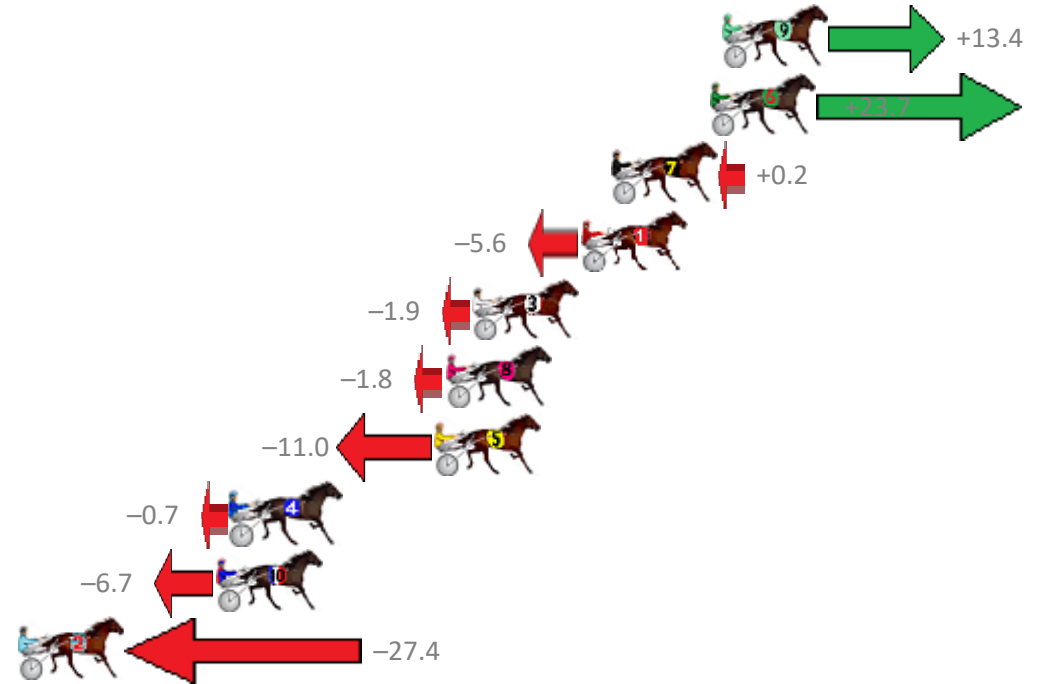

Redcliffe Race 6 Distance 1780m

Thursday, 22 November 2018

Gross Time: 2:11.80 MileRate: 1:59.20 LeadTime: 11.40s First Qtr: 29.80s Second Qtr: 31.00s Third Qtr: 28.70s Fourth Qtr: 30.90s

No Horse	Plc	Margin	Time	800Time (W)	400 Time (W)
9 THE GUN ROCKSTAR	1	0.0m	2:11.80	58.60s (2)	30.10s (2)
6 OCEANS PREDATOR	2	0.5m	2:11.84	57.83s (1)	29.24s (2)
7 CIRCLE LINE	3	4.4m	2:12.14	59.59s (0)	30.75s (0)
1 CROWNING GLORY	4	5.6m	2:12.23	60.02s (0)	31.33s (0)
3 MISTER JOGALONG	5	9.9m	2:12.56	59.74s (2)	31.49s (2)
8 RUATO BAY	6	11.0m	2:12.65	59.73s (0)	30.85s (0)
5 THE GOLDEN CROSS	7	11.4m	2:12.68	60.42s (1)	31.70s (1)
4 ONYAJANS	8	19.5m	2:13.31	59.65s (2)	31.05s (2)
10 DONNY JONES	9	20.1m	2:13.35	60.10s (1)	31.29s (1)
2 MISTER FANTANGLES	10	32.2m	2:14.29	61.64s (1)	32.57s (1)

Finish Position and metres gained from 800m

Sectionals
Powered by

PJ Harness Analyser
Master harness racing with the power of sectionals
Owners, Trainers and Punters - Check out what's new at www.pjdata.com.au

The Racing Queensland Board (trading as Racing Queensland) and provider are not responsible for the completeness or accuracy of any of the information contained herein, and makes no representations about its suitability for any purpose.