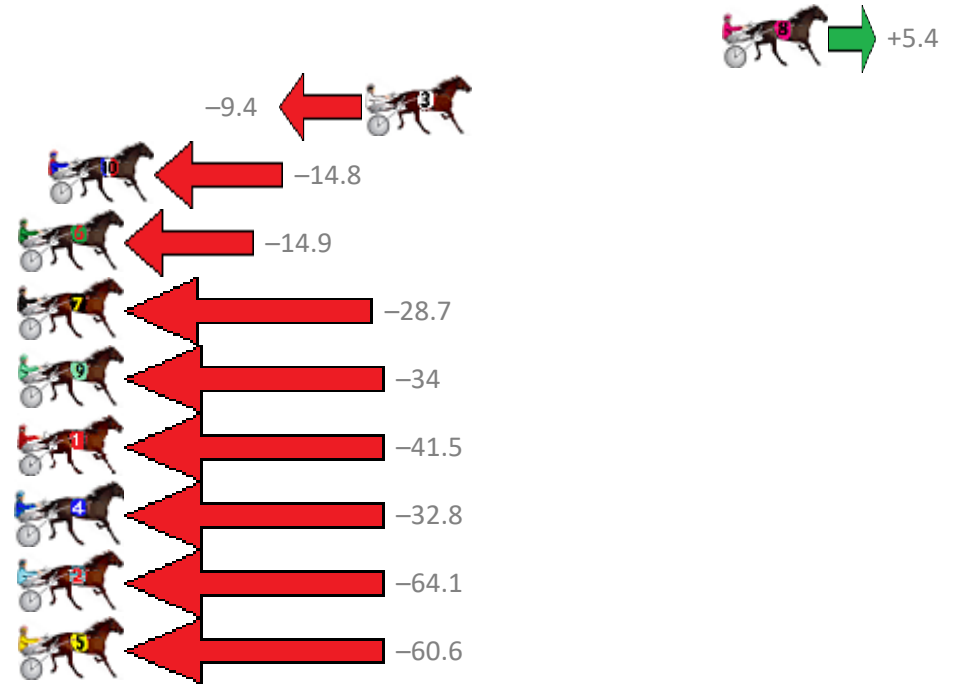

Redcliffe Race 4 Distance 2040m

Thursday, 22 November 2018

Gross Time: 2:33.50 MileRate: 2:01.10 LeadTime: 31.90s First Qtr: 30.20s Second Qtr: 33.00s Third Qtr: 28.30s Fourth Qtr: 30.10s

No Horse	Plc	Margin	Time	800Time (W)	400 Time (W)
8 GOALKICKER	1	0.0m	2:33.50	58.01s (2)	30.10s (2)
3 FORTES IN FIDE	2	14.2m	2:34.57	59.09s (0)	30.69s (1)
10 ARK PATROL	3	26.8m	2:35.52	59.48s (2)	30.58s (1)
6 HEADWIN	4	31.1m	2:35.84	59.49s (1)	30.30s (1)
7 GOTOTHEMOON	5	33.1m	2:35.99	60.50s (1)	31.31s (0)
9 VELOCE BELLA	6	33.6m	2:36.03	60.84s (1)	32.48s (1)
1 GIZZMO	7	41.5m	2:36.62	61.43s (0)	32.80s (0)
4 COAST WARNING	8	42.2m	2:36.68	60.79s (0)	31.54s (0)
2 THANKHEAVNFORGIRLS	9	73.3m	2:39.02	63.08s (1)	32.47s (0)
5 KID CALVERT	10	74.6m	2:39.11	62.82s (0)	33.50s (0)

Finish Position and metres gained from 800m

Sectionals
Powered by

PJ Harness Analyser
Master harness racing with the power of sectionals
Owners, Trainers and Punters - Check out what's new at www.pjdata.com.au

The Racing Queensland Board (trading as Racing Queensland) and provider are not responsible for the completeness or accuracy of any of the information contained herein, and makes no representations about its suitability for any purpose.