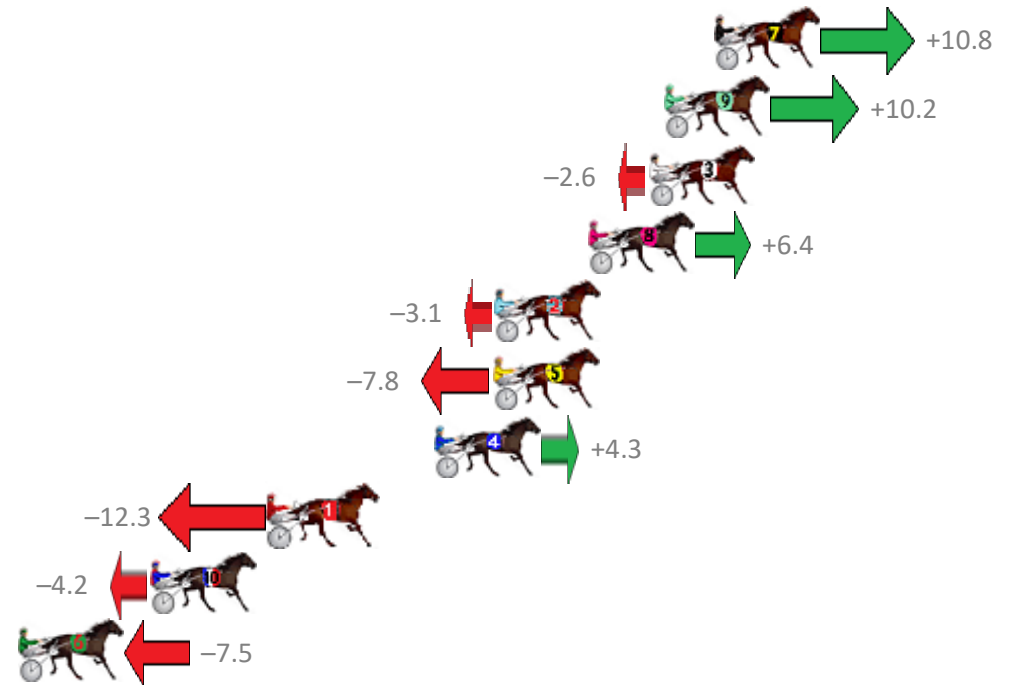

Redcliffe Race 7 Distance 1780m

Thursday, 22 November 2018

Gross Time: 2:11.70 MileRate: 1:59.10 LeadTime: 11.70s First Qtr: 29.90s Second Qtr: 31.40s Third Qtr: 28.30s Fourth Qtr: 30.40s

No Horse	Plc	Margin	Time	800Time (W)	400 Time (W)
7 COMPLY OR DIE	1	0.0m	2:11.70	57.91s (0)	29.32s (0)
9 OUR MELS DREAM	2	2.0m	2:11.85	57.95s (2)	30.20s (2)
3 RORY MACH	3	2.6m	2:11.90	58.89s (0)	30.60s (0)
8 SHEZABONNYGEM	4	5.0m	2:12.08	58.23s (1)	29.85s (1)
2 SICILIAN SLUMBER	5	8.7m	2:12.36	58.93s (1)	30.45s (1)
5 CHRISTIAN TORADO	6	8.8m	2:12.37	59.27s (1)	30.84s (1)
4 RAESAWINNER	7	11.1m	2:12.54	58.38s (0)	29.83s (0)
1 THREO	8	17.7m	2:13.05	59.60s (0)	31.00s (0)
10 CLASSY GUY	9	22.4m	2:13.40	59.01s (2)	30.40s (2)
6 KARLOO MAC	10	27.7m	2:13.81	59.25s (1)	30.65s (1)

Finish Position and metres gained from 800m

Sectionals
Powered by

PJ Harness Analyser
Master harness racing with the power of sectionals
Owners, Trainers and Punters - Check out what's new at www.pjdata.com.au

The Racing Queensland Board (trading as Racing Queensland) and provider are not responsible for the completeness or accuracy of any of the information contained herein, and makes no representations about its suitability for any purpose.