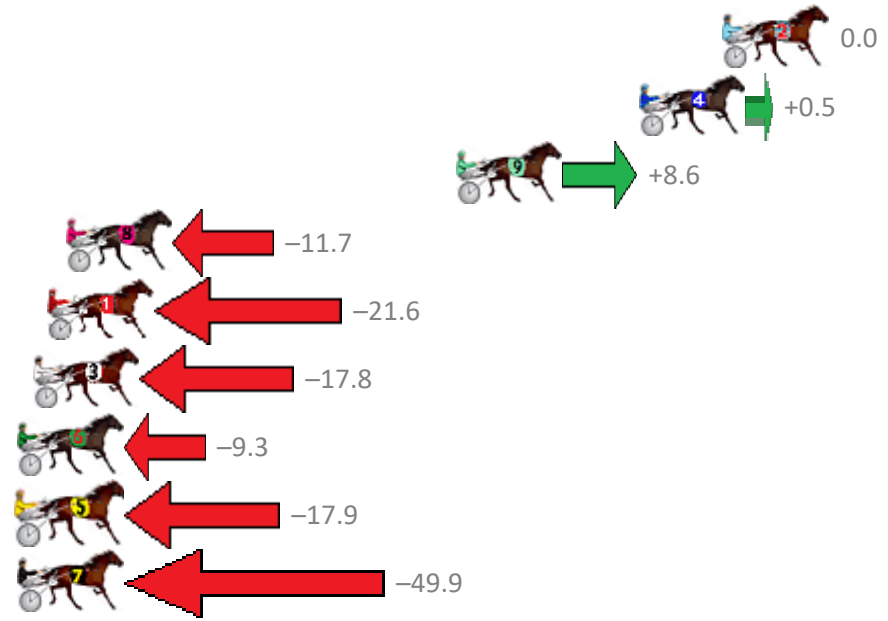

Redcliffe Race 5 Distance 1780m

Thursday, 22 November 2018

Gross Time: 2:11.40 MileRate: 1:58.80 LeadTime: 11.70s First Qtr: 28.90s Second Qtr: 30.70s Third Qtr: 28.90s Fourth Qtr: 31.20s

No Horse	Plc	Margin	Time	800Time (W)	400 Time (W)
2 MISTERRIODEJANEIRO	1	0.0m	2:11.40	60.10s (0)	31.20s (0)
4 LETHAL PROMISE	2	3.3m	2:11.66	60.06s (1)	30.85s (1)
9 ROWDYS ACE	3	10.6m	2:12.23	59.45s (1)	30.01s (2)
8 FAMOUS SHOES	4	26.1m	2:13.44	60.98s (1)	31.63s (2)
1 MODERN THOUGHT	5	26.8m	2:13.49	61.72s (0)	32.25s (0)
3 OSCARS GLORY	6	27.4m	2:13.54	61.44s (1)	31.79s (1)
6 KAA NAPALI	7	33.1m	2:13.98	60.80s (0)	31.64s (0)
5 FLASH UNDER FIRE	8	33.3m	2:14.00	61.44s (0)	31.86s (1)
7 MAJOR STRIKE	9	60.5m	2:16.12	63.85s (0)	34.22s (0)

Finish Position and metres gained from 800m

Sectionals
Powered by

PJ Harness Analyser
Master harness racing with the power of sectionals
Owners, Trainers and Punters - Check out what's new at www.pjdata.com.au

The Racing Queensland Board (trading as Racing Queensland) and provider are not responsible for the completeness or accuracy of any of the information contained herein, and makes no representations about its suitability for any purpose.