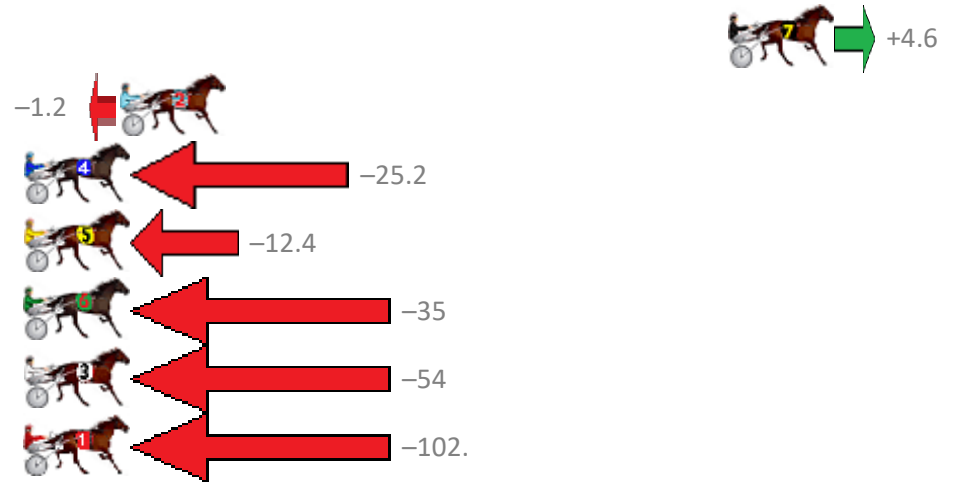

Redcliffe Race 1 Distance 2280m

Thursday, 22 November 2018

Gross Time: 2:59.30 MileRate: 2:04.40 LeadTime: 55.50s First Qtr: 29.70s Second Qtr: 31.70s Third Qtr: 31.40s Fourth Qtr: 31.00s

No Horse	Plc	Margin	Time	800Time (W)	400 Time (W)
7 SPIRIT WALKER	1	0.0m	2:59.30	62.04s (0)	31.00s (1)
2 MISS INVASION	2	24.2m	3:01.18	62.49s (0)	31.28s (0)
4 SCORCHED	3	37.6m	3:02.21	64.37s (0)	33.06s (0)
5 MISTER OZ	4	48.0m	3:03.02	63.37s (0)	33.20s (1)
6 DAENERYS STORMBOR	5	52.9m	3:03.40	65.06s (0)	33.83s (0)
3 GO AHEAD MAKEMYDA	6	53.6m	3:03.45	66.58s (0)	34.83s (0)
1 OUR DIVA	7	160.9m	3:11.77	70.40s (0)	33.78s (0)

Finish Position and metres gained from 800m

Sectionals
Powered by

PJ Harness Analyser
Master harness racing with the power of sectionals
Owners, Trainers and Punters - Check out what's new at www.pjdata.com.au

The Racing Queensland Board (trading as Racing Queensland) and provider are not responsible for the completeness or accuracy of any of the information contained herein, and makes no representations about its suitability for any purpose.