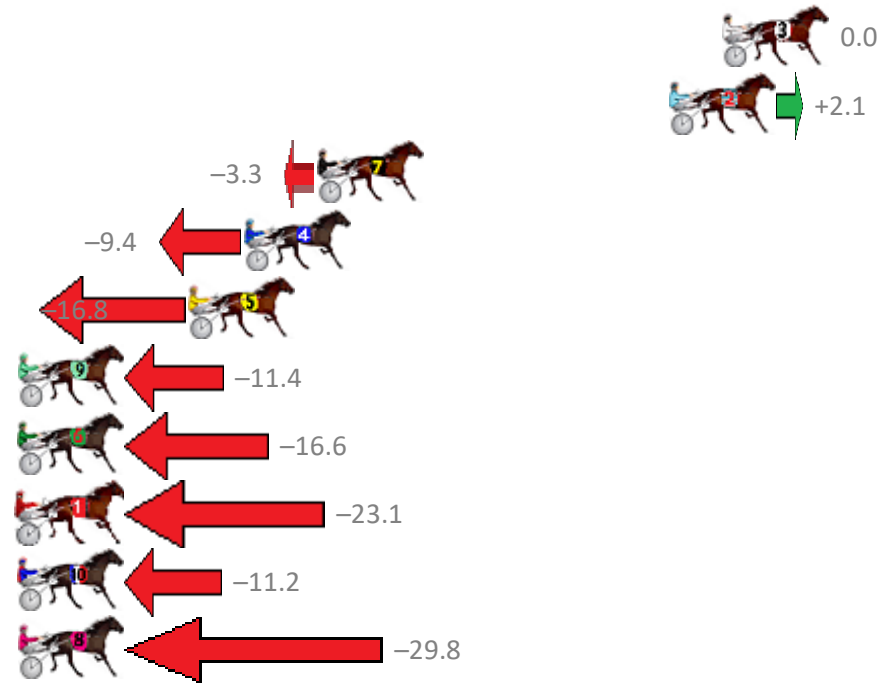

Redcliffe Race 3 Distance 1780m

Thursday, 22 November 2018

Gross Time: 2:12.90 MileRate: 2:00.10 LeadTime: 11.50s First Qtr: 30.10s Second Qtr: 32.80s Third Qtr: 29.80s Fourth Qtr: 28.70s

No Horse	Plc	Margin	Time	800Time (W)	400 Time (W)
3 ONE OFF	1	0.0m	2:12.90	58.50s (0)	28.70s (0)
2 TAKITIMU EXPRESS	2	2.1m	2:13.05	58.35s (0)	28.55s (0)
7 BLUE EYED CREATION	3	16.1m	2:14.06	58.74s (0)	28.89s (1)
4 SUBTLE ADVICE	4	19.0m	2:14.26	59.19s (1)	29.43s (1)
5 CAESARS ASTRUM	5	21.2m	2:14.42	59.73s (1)	30.03s (1)
9 TAFFY BOY	6	30.6m	2:15.10	59.33s (1)	29.78s (2)
6 TASCOTT LADY	7	31.0m	2:15.12	59.71s (1)	30.18s (2)
1 WECANONLYHOPE	8	31.7m	2:15.17	60.19s (0)	30.21s (0)
10 LIKES TO ROCK	9	36.0m	2:15.48	59.32s (1)	29.83s (2)
8 SCOTT TOM	10	47.2m	2:16.29	60.68s (0)	30.68s (0)

Finish Position and metres gained from 800m

Sectionals
Powered by

PJ Harness Analyser
Master harness racing with the power of sectionals
Owners, Trainers and Punters - Check out what's new at www.pjdata.com.au

The Racing Queensland Board (trading as Racing Queensland) and provider are not responsible for the completeness or accuracy of any of the information contained herein, and makes no representations about its suitability for any purpose.