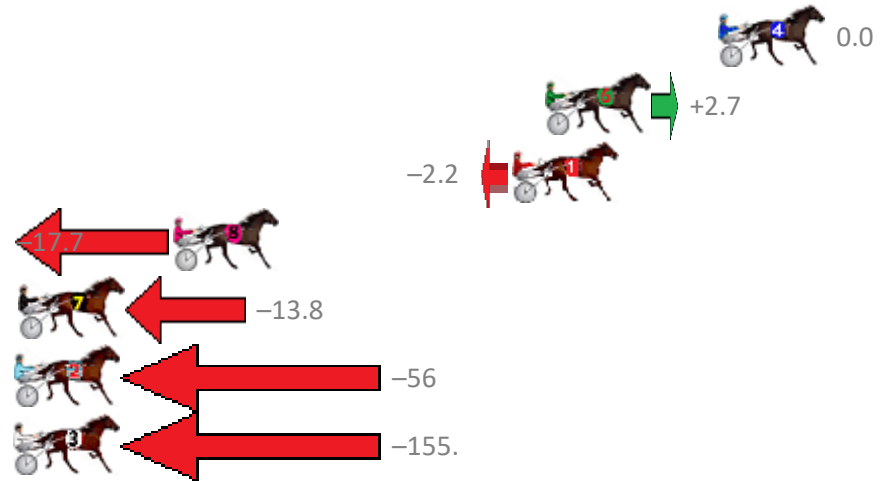

Redcliffe Race 2 Distance 1780m

Thursday, 22 November 2018

Gross Time: 2:13.90 MileRate: 2:01.10 LeadTime: 11.70s First Qtr: 31.30s Second Qtr: 30.90s Third Qtr: 29.30s Fourth Qtr: 30.70s

No Horse	Plc	Margin	Time	800Time (W)	400 Time (W)
4 LETS DIG IT	1	0.0m	2:13.90	60.00s (0)	30.70s (0)
6 LITTLE ARROWS	2	6.9m	2:14.43	59.80s (1)	30.12s (1)
1 MYSTERY EDGE	3	8.2m	2:14.53	60.17s (0)	30.75s (0)
8 KWASII	4	21.7m	2:15.57	61.33s (1)	31.64s (1)
7 MAYWYN TOUGH	5	27.8m	2:16.03	61.03s (1)	31.38s (1)
2 BUTCHERFEELGOOD	6	67.6m	2:19.09	64.20s (0)	34.81s (0)
3 ELLE JAY	7	179.3m	2:27.66	71.63s (0)	41.50s (0)

Finish Position and metres gained from 800m

Sectionals
Powered by

PJ Harness Analyser
Master harness racing with the power of sectionals
Owners, Trainers and Punters - Check out what's new at www.pjdata.com.au

The Racing Queensland Board (trading as Racing Queensland) and provider are not responsible for the completeness or accuracy of any of the information contained herein, and makes no representations about its suitability for any purpose.