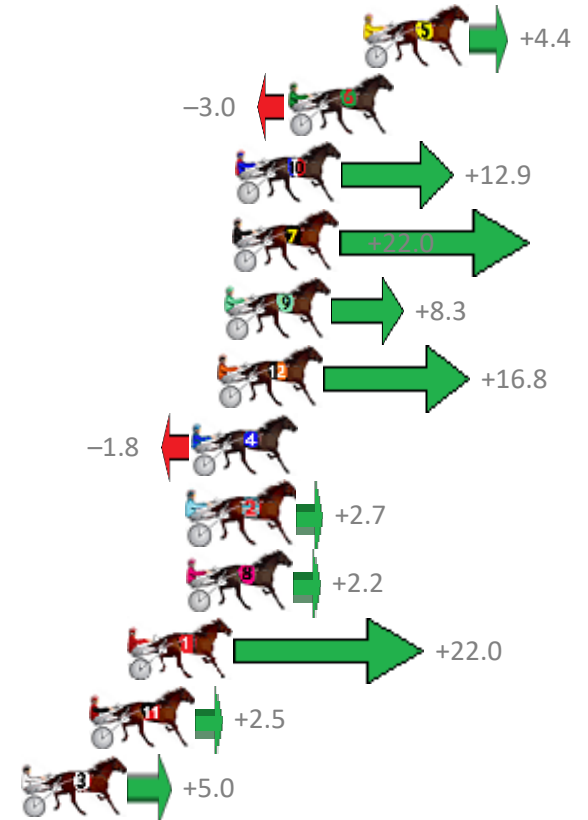

Albion Park Race 3 Distance 1660m

Saturday, 8 December 2018

Gross Time: 2:01.10 MileRate: 1:57.40 LeadTime: 3.40s First Qtr: 28.10s Second Qtr: 31.90s Third Qtr: 29.50s Fourth Qtr: 28.20s

No Horse	Plc	Margin	Time	800Time (W)	400 Time (W)
5 FRANCO TOTEM	1	0.0m	2:01.10	57.38s (0)	27.90s (0)
6 CHAPTER ONE	2	3.0m	2:01.31	57.92s (0)	28.41s (0)
10 SIR JULIAN	3	5.1m	2:01.46	56.77s (2)	28.19s (2)
7 NUI TOC TIEN	4	5.2m	2:01.47	56.11s (2)	27.58s (2)
9 TYGAR	5	5.5m	2:01.49	57.10s (1)	27.83s (1)
12 SLICE OF HEAVEN	6	5.8m	2:01.51	56.49s (2)	27.92s (2)
4 EVERYTHING	7	6.8m	2:01.58	57.83s (1)	28.51s (1)
2 BET IM SPECIAL	8	6.9m	2:01.59	57.51s (1)	28.22s (1)
8 MAJOR SCORE	9	7.0m	2:01.59	57.54s (0)	28.09s (0)
1 BEAU CISHLOM	10	9.4m	2:01.76	56.11s (2)	27.58s (2)
11 BALLYMORE BOY	11	10.9m	2:01.87	57.52s (0)	28.07s (0)
3 DARBY BRIGHTS	12	13.6m	2:02.06	57.34s (0)	28.09s (1)

Finish Position and metres gained from 800m

Sectionals
Powered by

PJ Harness Analyser
Master harness racing with the power of sectionals
Owners, Trainers and Punters - Check out what's new at www.pjdata.com.au

The Racing Queensland Board (trading as Racing Queensland) and provider are not responsible for the completeness or accuracy of any of the information contained herein, and makes no representations about its suitability for any purpose.