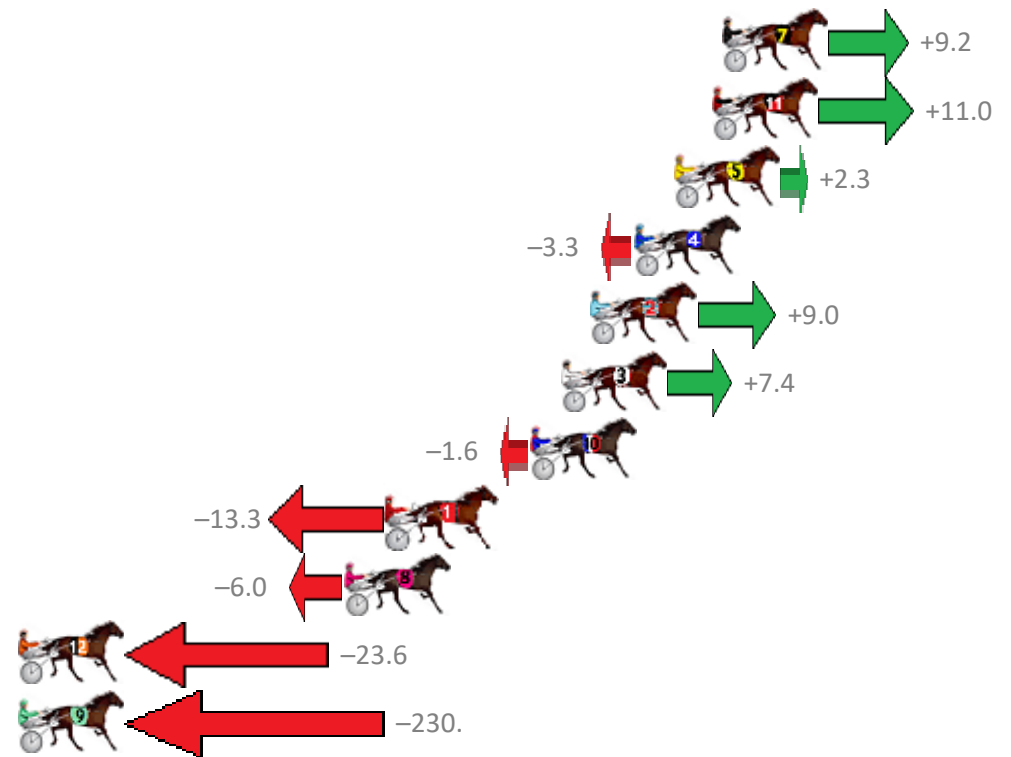

Albion Park Race 8 Distance 2138m

Saturday, 8 December 2018

Gross Time: 2:35.90 MileRate: 1:57.30 LeadTime: 35.70s First Qtr: 30.50s Second Qtr: 31.60s Third Qtr: 28.20s Fourth Qtr: 29.90s

No Horse	Plc	Margin	Time	800Time (W)	400 Time (W)
7 SPORTS BOUNTY	1	0.0m	2:35.90	57.43s (2)	28.93s (2)
11 MACHEASY	2	0.4m	2:35.93	57.30s (1)	29.44s (2)
5 SQUIRE	3	1.9m	2:36.04	57.93s (0)	29.73s (0)
4 TOP FLIGHT CRUIZE	4	3.5m	2:36.16	58.34s (1)	30.16s (1)
2 MISTER HART	5	5.2m	2:36.29	57.45s (0)	29.21s (0)
3 CONDAFEW	6	6.4m	2:36.38	57.56s (2)	29.42s (1)
10 JACK FARTHING	7	7.6m	2:36.47	58.22s (1)	30.32s (2)
1 PATERNITY SUIT	8	13.3m	2:36.89	59.07s (0)	30.89s (0)
8 THE DEMOCRAT	9	15.0m	2:37.02	58.54s (0)	30.30s (0)
12 HOSIER LANE	10	28.6m	2:38.04	59.81s (2)	31.26s (3)
9 FRANCO TARIQ	11	295.3m	2:57.97	74.83s (0)	41.51s (0)

Finish Position and metres gained from 800m

Sectionals
Powered by

PJ Harness Analyser
Master harness racing with the power of sectionals
Owners, Trainers and Punters - Check out what's new at www.pjdata.com.au

The Racing Queensland Board (trading as Racing Queensland) and provider are not responsible for the completeness or accuracy of any of the information contained herein, and makes no representations about its suitability for any purpose.