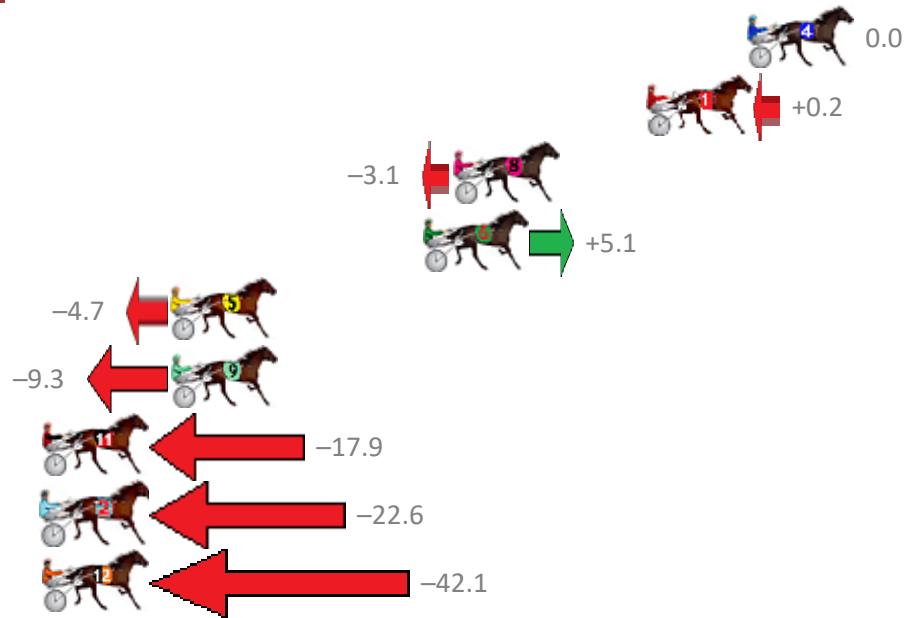

Albion Park Race 2 Distance 2138m

Saturday, 8 December 2018

Gross Time: 2:32.00 MileRate: 1:54.40 LeadTime: 37.60s First Qtr: 28.50s Second Qtr: 29.40s Third Qtr: 28.40s Fourth Qtr: 28.10s

No Horse	Plc	Margin	Time	800Time (W)	400 Time (W)
4 BODHI TREE	1	0.0m	2:32.00	56.50s (0)	28.10s (0)
1 DARK ENERGY	2	4.0m	2:32.28	56.49s (0)	28.07s (0)
8 JACKAROO BROMAC	3	11.7m	2:32.82	56.72s (0)	28.29s (0)
6 MATCH POINT	4	12.9m	2:32.91	56.14s (0)	28.04s (0)
5 WITHALOTOFLUCK	5	22.9m	2:33.61	56.83s (1)	28.63s (2)
9 SPARKLING COLLECT	6	22.9m	2:33.61	57.16s (1)	28.95s (2)
11 REMEMBER THEM	7	31.3m	2:34.20	57.76s (0)	29.26s (1)
2 CLARKEY	8	31.6m	2:34.22	58.10s (1)	29.88s (2)
12 UNDER WORKED	9	46.7m	2:35.28	59.47s (1)	30.72s (1)

Finish Position and metres gained from 800m

Sectionals
Powered by

PJ Harness Analyser
Master harness racing with the power of sectionals
Owners, Trainers and Punters - Check out what's new at www.pjdata.com.au

The Racing Queensland Board (trading as Racing Queensland) and provider are not responsible for the completeness or accuracy of any of the information contained herein, and makes no representations about its suitability for any purpose.