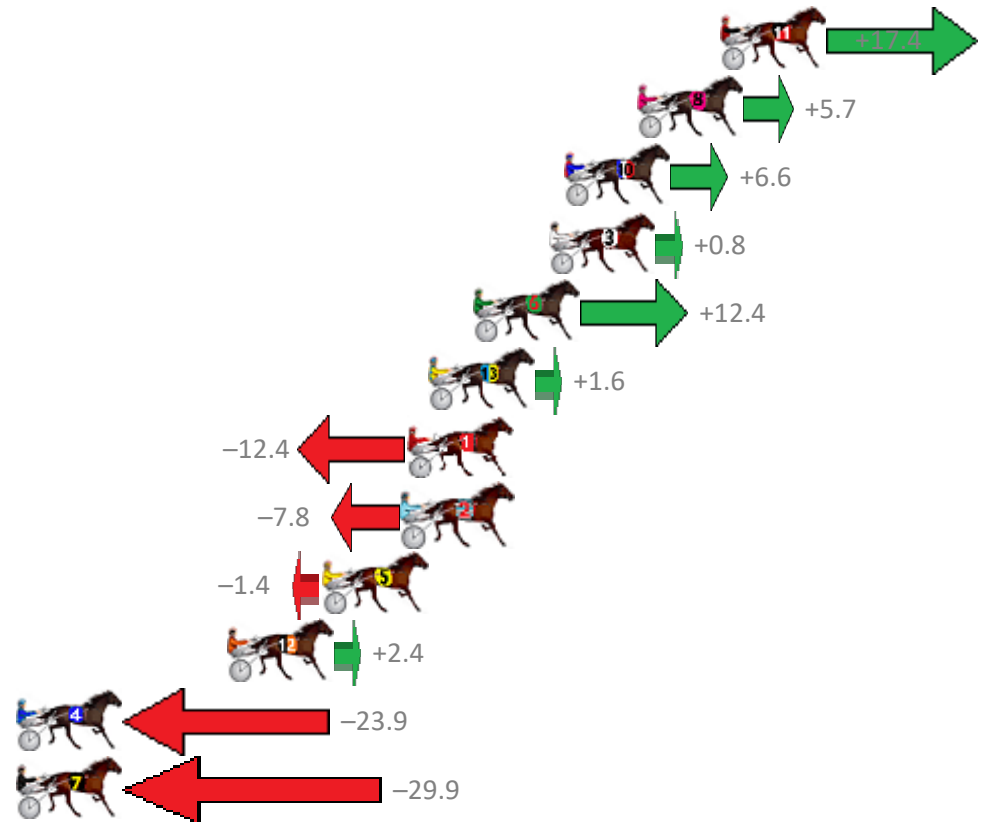

Albion Park Race 6 Distance 2680m

Saturday, 8 December 2018

Gross Time: 3:13.80 MileRate: 1:56.40 LeadTime: 77.50s First Qtr: 28.80s Second Qtr: 30.00s Third Qtr: 29.10s Fourth Qtr: 28.40s

No Horse	Plc	Margin	Time	800Time (W)	400 Time (W)
11 COLT THIRTY ONE	1	0.0m	3:13.80	56.25s (2)	27.48s (2)
8 AZTEC BROMAC	2	3.3m	3:14.03	57.09s (0)	27.91s (0)
10 ALLELUIA	3	6.2m	3:14.24	57.03s (2)	28.24s (2)
3 OHOKA PUNTER	4	6.8m	3:14.28	57.44s (2)	28.61s (2)
6 WATCH PULP FICTION	5	9.8m	3:14.50	56.61s (1)	27.75s (1)
13 OUR HI JINX	6	11.6m	3:14.62	57.38s (0)	28.20s (0)
1 AVONNOVA	7	12.4m	3:14.68	58.39s (0)	29.28s (0)
2 FRANKIE ROCKS	8	12.6m	3:14.69	58.06s (0)	28.87s (0)
5 THE SPACE INVADER	9	15.8m	3:14.92	57.60s (1)	28.47s (1)
12 BLAZIN N CULLEN	10	19.6m	3:15.19	57.33s (2)	28.44s (2)
4 MACH ALERT	11	30.3m	3:15.95	59.22s (1)	29.81s (1)
7 GANGSTER BOY	12	31.7m	3:16.05	59.65s (1)	30.22s (1)

Finish Position and metres gained from 800m

Sectionals
Powered by

PJ Harness Analyser
Master harness racing with the power of sectionals
Owners, Trainers and Punters - Check out what's new at www.pjdata.com.au

The Racing Queensland Board (trading as Racing Queensland) and provider are not responsible for the completeness or accuracy of any of the information contained herein, and makes no representations about its suitability for any purpose.