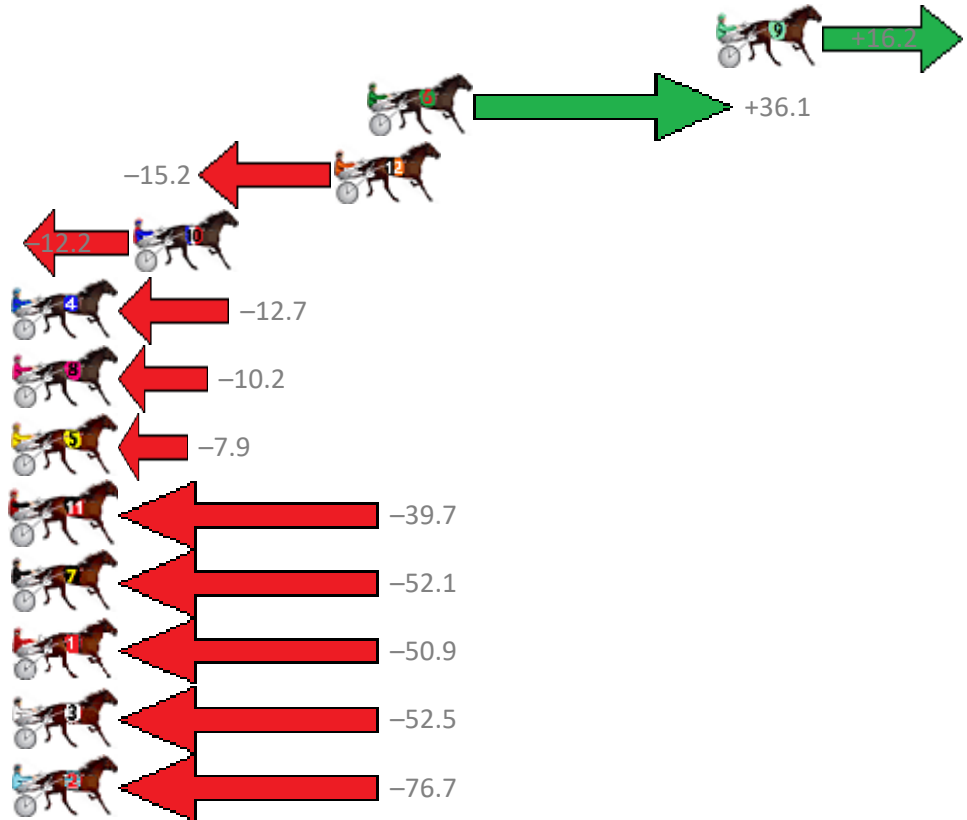

Albion Park Race 10 Distance 2138m

Saturday, 8 December 2018

Gross Time: 2:41.60 MileRate: 2:01.60 LeadTime: 38.80s First Qtr: 30.30s Second Qtr: 30.80s Third Qtr: 30.40s Fourth Qtr: 31.30s

No Horse	Plc	Margin	Time	800Time (W)	400 Time (W)
9 JUSTABITCOCO	1	0.0m	2:41.60	60.45s (2)	30.31s (1)
6 ARNOLD	2	13.9m	2:42.69	58.92s (0)	28.63s (2)
12 STONED AGAIN	3	15.2m	2:42.79	62.87s (0)	32.49s (0)
10 REDRIVERDEBBA	4	23.2m	2:43.42	62.64s (2)	32.25s (0)
4 DAY TOURER	5	28.9m	2:43.86	62.68s (1)	31.53s (1)
8 GHENT	6	42.4m	2:44.92	62.49s (0)	31.28s (1)
5 MISS INVASION	7	44.7m	2:45.10	62.31s (0)	31.14s (1)
11 MONORAIL	8	61.1m	2:46.38	64.76s (0)	33.14s (0)
7 EL SWAVO	9	63.5m	2:46.57	65.72s (1)	34.23s (0)
1 SCHIPPERS	10	67.5m	2:46.88	65.63s (0)	34.02s (1)
3 NO TRANSACTIONS	11	73.9m	2:47.38	65.75s (1)	34.19s (1)
2 GALAXY HUNTER	12	87.9m	2:48.48	67.62s (0)	35.61s (0)

Finish Position and metres gained from 800m

Sectionals
Powered by

PJ Harness Analyser
Master harness racing with the power of sectionals
Owners, Trainers and Punters - Check out what's new at www.pjdata.com.au

The Racing Queensland Board (trading as Racing Queensland) and provider are not responsible for the completeness or accuracy of any of the information contained herein, and makes no representations about its suitability for any purpose.