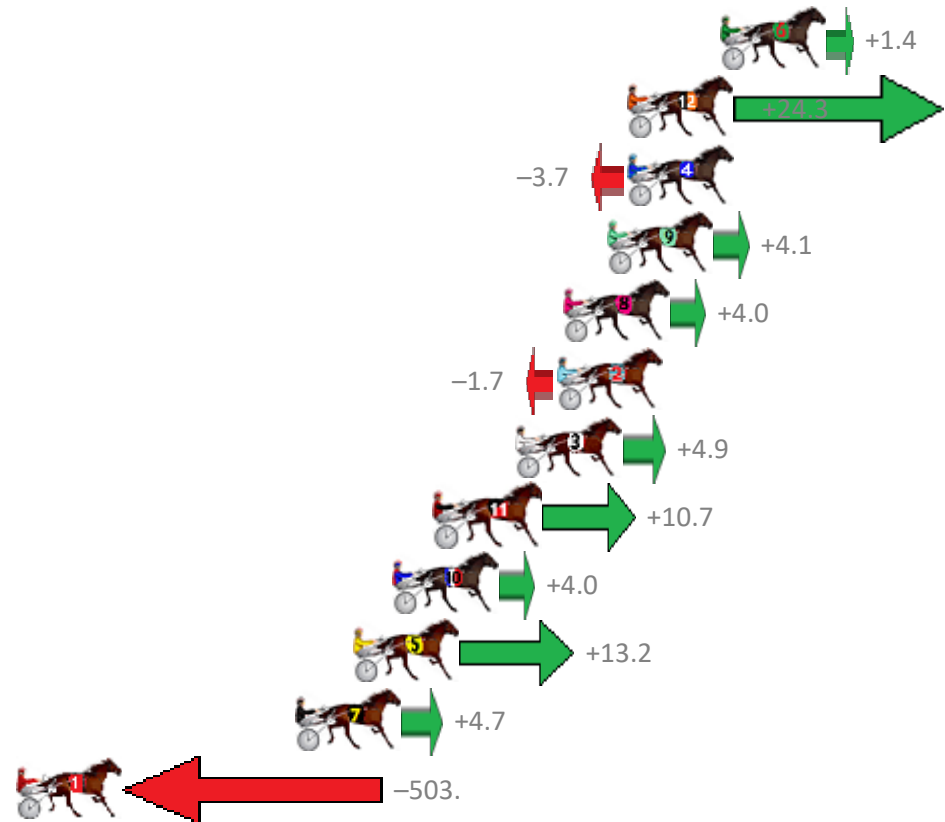

Albion Park Race 4 Distance 1660m

Saturday, 8 December 2018

Gross Time: 1:59.70 MileRate: 1:56.10 LeadTime: 3.40s First Qtr: 28.60s Second Qtr: 29.80s Third Qtr: 28.40s Fourth Qtr: 29.50s

No Horse	Plc	Margin	Time	800Time (W)	400 Time (W)
6 SHARDS HALO	1	0.0m	1:59.70	57.80s (1)	29.50s (1)
12 ARGYLE BEACH	2	3.7m	1:59.97	56.14s (1)	29.05s (2)
4 JUST ROKIN	3	3.7m	1:59.97	58.17s (0)	29.65s (0)
9 KOTARE KASAI	4	4.5m	2:00.03	57.60s (1)	29.32s (1)
8 ROCKNROLL EMMA	5	6.2m	2:00.16	57.61s (0)	29.09s (0)
2 DIAMONDSFROMHEAV	6	6.5m	2:00.18	58.02s (0)	29.46s (0)
3 MISS CATALINA	7	8.1m	2:00.30	57.55s (1)	29.26s (1)
11 VALTONA	8	11.3m	2:00.53	57.13s (0)	29.23s (2)
10 LETHAL STAR	9	13.0m	2:00.66	57.61s (0)	29.23s (1)
5 MAHALO	10	14.6m	2:00.78	56.94s (0)	28.91s (0)
7 OUR AMERICAN PRINCE	11	16.9m	2:00.95	57.56s (1)	30.33s (2)
1 FEEL THE CHARM	12	573.3m	2:41.98	94.33s (0)	59.98s (0)

Finish Position and metres gained from 800m

Sectionals
Powered by

PJ Harness Analyser
Master harness racing with the power of sectionals
Owners, Trainers and Punters - Check out what's new at www.pjdata.com.au

The Racing Queensland Board (trading as Racing Queensland) and provider are not responsible for the completeness or accuracy of any of the information contained herein, and makes no representations about its suitability for any purpose.