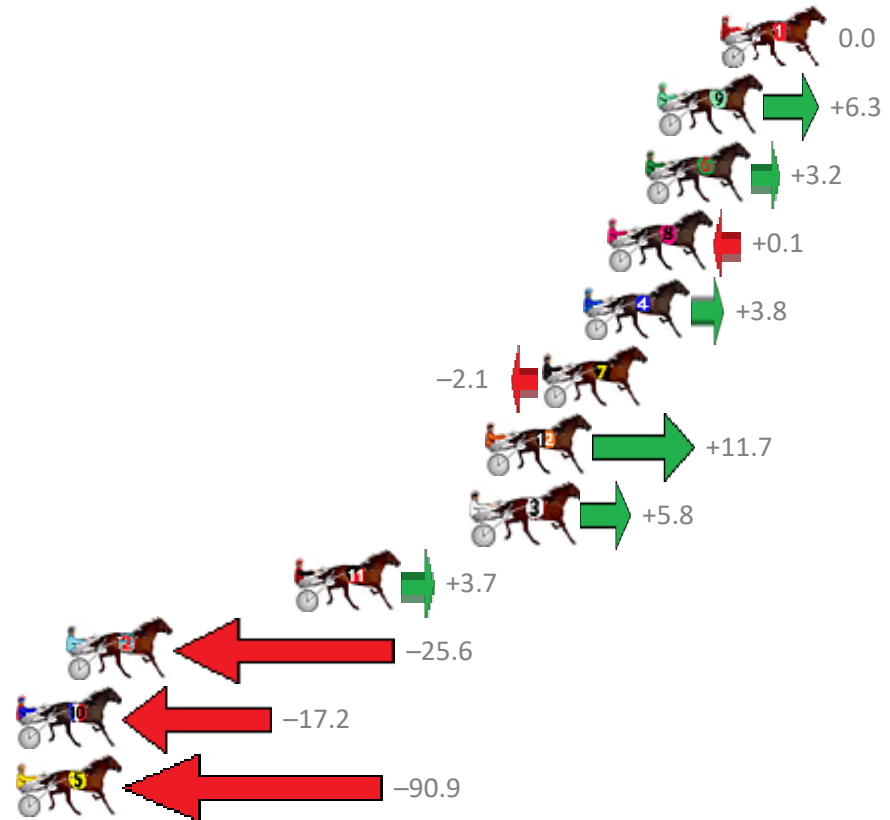

Albion Park Race 7 Distance 2138m

Saturday, 8 December 2018

Gross Time: 2:38.70 MileRate: 1:59.50 LeadTime: 37.80s First Qtr: 31.60s Second Qtr: 30.40s Third Qtr: 29.20s Fourth Qtr: 29.70s

No Horse	Plc	Margin	Time	800Time (W)	400 Time (W)
1 CAESARS ASTRUM	1	0.0m	2:38.70	58.90s (0)	29.70s (0)
9 SHADOW HUNTER	2	2.5m	2:38.89	58.44s (0)	29.23s (0)
6 FEELINGFORAMIRACLE	3	3.0m	2:38.92	58.66s (2)	29.74s (2)
8 WEE JIMMY	4	4.5m	2:39.03	58.89s (0)	29.71s (0)
4 ALWAYS AT NIGHT	5	5.4m	2:39.10	58.62s (1)	29.61s (2)
7 HE GETS IT	6	7.1m	2:39.23	59.05s (1)	29.65s (1)
12 OUR DIAMOND EDITON	7	9.3m	2:39.39	58.04s (1)	29.34s (1)
3 CALL ME YOURS	8	9.8m	2:39.43	58.47s (2)	29.52s (2)
11 BRONZE ECSTASY	9	16.9m	2:39.95	58.63s (2)	29.69s (2)
2 WEASEL	10	26.0m	2:40.63	60.78s (1)	31.38s (1)
10 CONCENTRATION	11	28.0m	2:40.78	60.17s (2)	31.19s (3)
5 SUBTLE ADVICE	12	136.9m	2:48.86	65.59s (0)	35.26s (0)

Finish Position and metres gained from 800m

Sectionals
Powered by

PJ Harness Analyser
Master harness racing with the power of sectionals
Owners, Trainers and Punters - Check out what's new at www.pjdata.com.au

The Racing Queensland Board (trading as Racing Queensland) and provider are not responsible for the completeness or accuracy of any of the information contained herein, and makes no representations about its suitability for any purpose.