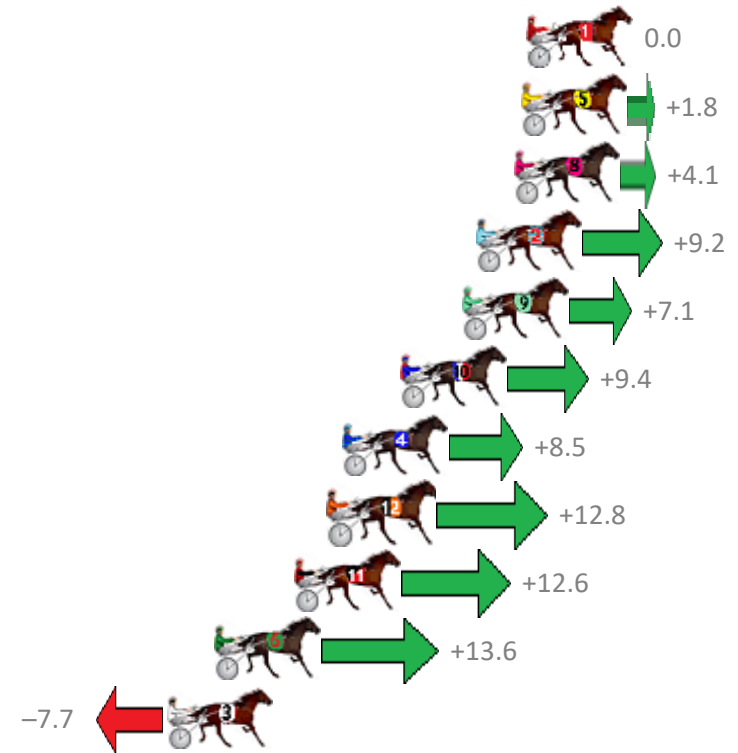

Albion Park Race 1 Distance 1660m

Saturday, 8 December 2018

Gross Time: 2:01.40 MileRate: 1:57.70 LeadTime: 3.40s First Qtr: 27.60s Second Qtr: 33.30s Third Qtr: 29.40s Fourth Qtr: 27.70s

No Horse	Plc	Margin	Time	800Time (W)	400 Time (W)
1 BATTLE BORN	1	0.0m	2:01.40	57.10s (0)	27.70s (0)
5 SPIKE BROMAC	2	0.2m	2:01.41	56.97s (1)	27.63s (1)
8 SECRET JACK	3	0.5m	2:01.43	56.81s (0)	27.35s (0)
2 WHISKEY BLAZE	4	2.0m	2:01.54	56.44s (1)	27.04s (1)
9 FIOKI	5	2.5m	2:01.57	56.59s (0)	27.15s (0)
10 LOTS MORE ART	6	5.0m	2:01.75	56.43s (0)	26.99s (0)
4 SUBTLE DELIGHT	7	7.3m	2:01.91	56.49s (1)	27.06s (2)
12 WITH AUTHORITY	8	7.8m	2:01.94	56.19s (1)	26.97s (1)
11 FAT PROPHET	9	9.2m	2:02.04	56.20s (0)	26.98s (0)
6 MAFUTA VAUTIN	10	12.4m	2:02.26	56.13s (1)	26.83s (1)
3 BRYCE COOPER	11	14.3m	2:02.39	57.65s (1)	28.25s (1)

Finish Position and metres gained from 800m

Sectionals
Powered by

PJ Harness Analyser
Master harness racing with the power of sectionals
Owners, Trainers and Punters - Check out what's new at www.pjdata.com.au

The Racing Queensland Board (trading as Racing Queensland) and provider are not responsible for the completeness or accuracy of any of the information contained herein, and makes no representations about its suitability for any purpose.