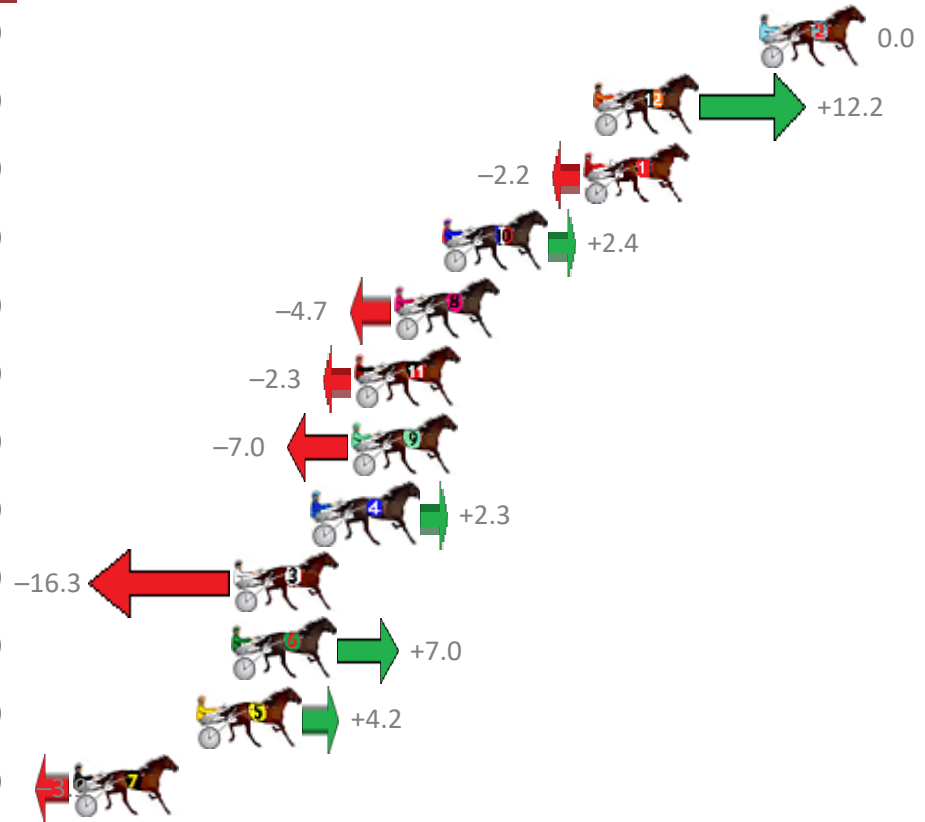

Albion Park Race 5 Distance 1660m

Saturday, 8 December 2018

Gross Time: 1:59.30 MileRate: 1:55.70 LeadTime: 3.40s First Qtr: 27.80s Second Qtr: 31.90s Third Qtr: 28.20s Fourth Qtr: 28.00s

No Horse	Plc	Margin	Time	800Time (W)	400 Time (W)
2 SOMEMONDOSOMEW	1	0.0m	1:59.30	56.20s (0)	28.00s (0)
12 LIFEONTHEBEACH	2	6.6m	1:59.76	55.34s (1)	27.69s (2)
1 THE GOLDEN CROSS	3	7.0m	1:59.79	56.35s (0)	28.07s (0)
10 THATS HOW WEROLL	4	12.6m	2:00.18	56.03s (0)	27.68s (0)
8 RIVERLEIGH JEFF	5	14.5m	2:00.32	56.53s (0)	28.16s (0)
11 ZALTA	6	16.1m	2:00.43	56.36s (1)	27.70s (1)
9 MAKOA	7	16.2m	2:00.43	56.69s (1)	28.04s (1)
4 BIG BEAT	8	17.7m	2:00.54	56.04s (0)	27.70s (0)
3 CELTIC CRUZA	9	20.9m	2:00.76	57.35s (1)	28.78s (1)
6 PRINCE OF ZANZIBAR	10	21.0m	2:00.77	55.71s (1)	27.65s (1)
5 TED WEST	11	22.4m	2:00.87	55.90s (0)	28.08s (2)
7 CC JONES	12	27.3m	2:01.21	56.47s (1)	28.27s (3)

Finish Position and metres gained from 800m

Sectionals
Powered by

PJ Harness Analyser
Master harness racing with the power of sectionals
Owners, Trainers and Punters - Check out what's new at www.pjdata.com.au

The Racing Queensland Board (trading as Racing Queensland) and provider are not responsible for the completeness or accuracy of any of the information contained herein, and makes no representations about its suitability for any purpose.