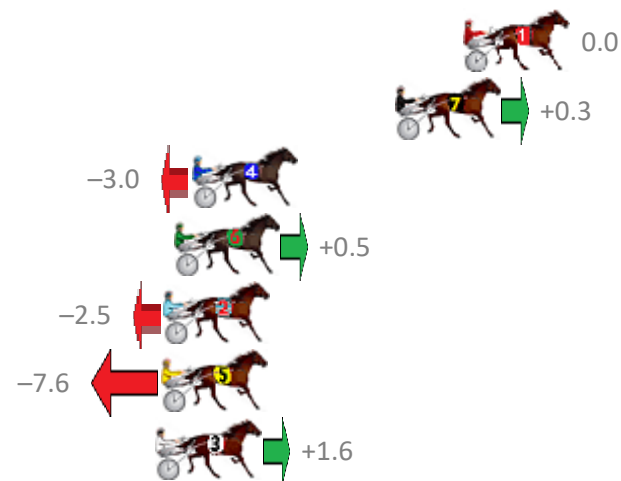

Albion Park Race 9 Distance 1660m

Saturday, 8 December 2018

Gross Time: 1:59.30 MileRate: 1:55.70 LeadTime: 3.40s First Qtr: 28.60s Second Qtr: 32.10s Third Qtr: 28.50s Fourth Qtr: 26.70s

No Horse	Plc	Margin	Time	800Time (W)	400 Time (W)
1 SMOOTH SHOWGIRL	1	0.0m	1:59.30	55.20s (0)	26.70s (0)
7 ELENIARK	2	2.7m	1:59.48	55.18s (1)	26.72s (1)
4 ANNIKA MAGIC	3	10.8m	2:00.02	55.41s (1)	26.85s (1)
6 OUR MILLWOOD MAIZI	4	11.5m	2:00.07	55.17s (1)	26.57s (1)
2 SWEET AS	5	11.9m	2:00.09	55.37s (0)	26.75s (0)
5 JUST SEDUCE ME	6	12.0m	2:00.10	55.72s (0)	27.11s (0)
3 GRINVIL	7	12.2m	2:00.11	55.09s (0)	26.41s (0)

Finish Position and metres gained from 800m

Sectionals
Powered by

PJ Harness Analyser
Master harness racing with the power of sectionals
Owners, Trainers and Punters - Check out what's new at www.pjdata.com.au

The Racing Queensland Board (trading as Racing Queensland) and provider are not responsible for the completeness or accuracy of any of the information contained herein, and makes no representations about its suitability for any purpose.