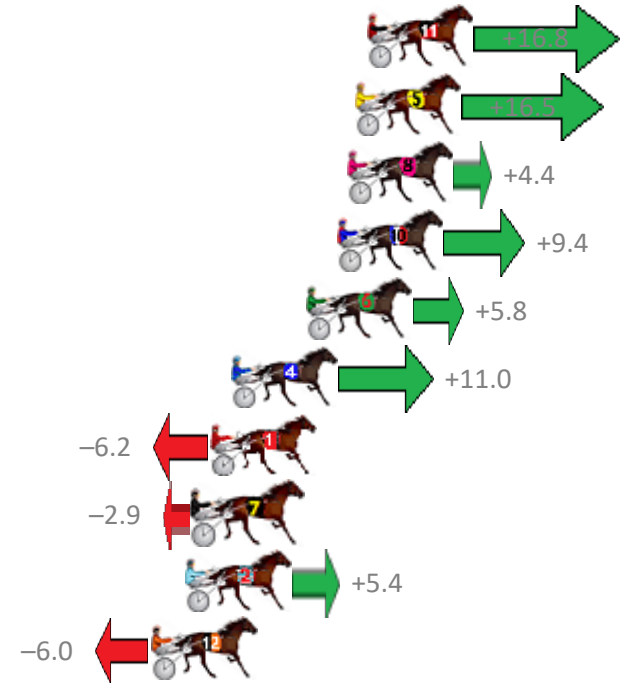

Albion Park Race 5 Distance 1660m

Saturday, 22 December 2018

Gross Time: 1:57.40 MileRate: 1:53.80 LeadTime: 3.60s First Qtr: 27.70s Second Qtr: 30.00s Third Qtr: 27.20s Fourth Qtr: 28.90s

No Horse	Plc	Margin	Time	800Time (W)	400 Time (W)
11 GLENFERRIE HOOD	1	0.0m	1:57.40	54.92s (1)	27.87s (2)
5 WATCH PULP FICTION	2	0.5m	1:57.44	54.94s (2)	28.21s (2)
8 THE SPACE INVADER	3	0.8m	1:57.46	55.79s (0)	28.60s (0)
10 FRANKIE ROCKS	4	1.2m	1:57.49	55.44s (0)	28.22s (0)
6 BODHI TREE	5	2.4m	1:57.57	55.69s (1)	28.78s (2)
4 THE SHADY ONE	6	5.4m	1:57.79	55.33s (0)	28.18s (0)
1 ADMIRAL BRONSKI	7	6.2m	1:57.85	56.53s (0)	29.35s (0)
7 SMOOTH SHOWGIRL	8	6.9m	1:57.90	56.30s (1)	28.82s (1)
2 YOUNG AMERICAN	9	7.2m	1:57.92	55.72s (2)	28.50s (1)
12 AVONNOVA	10	8.6m	1:58.02	56.52s (2)	29.33s (1)

Finish Position and metres gained from 800m

Sectionals
Powered by

PJ Harness Analyser
Master harness racing with the power of sectionals
Owners, Trainers and Punters - Check out what's new at www.pjdata.com.au

The Racing Queensland Board (trading as Racing Queensland) and provider are not responsible for the completeness or accuracy of any of the information contained herein, and makes no representations about its suitability for any purpose.