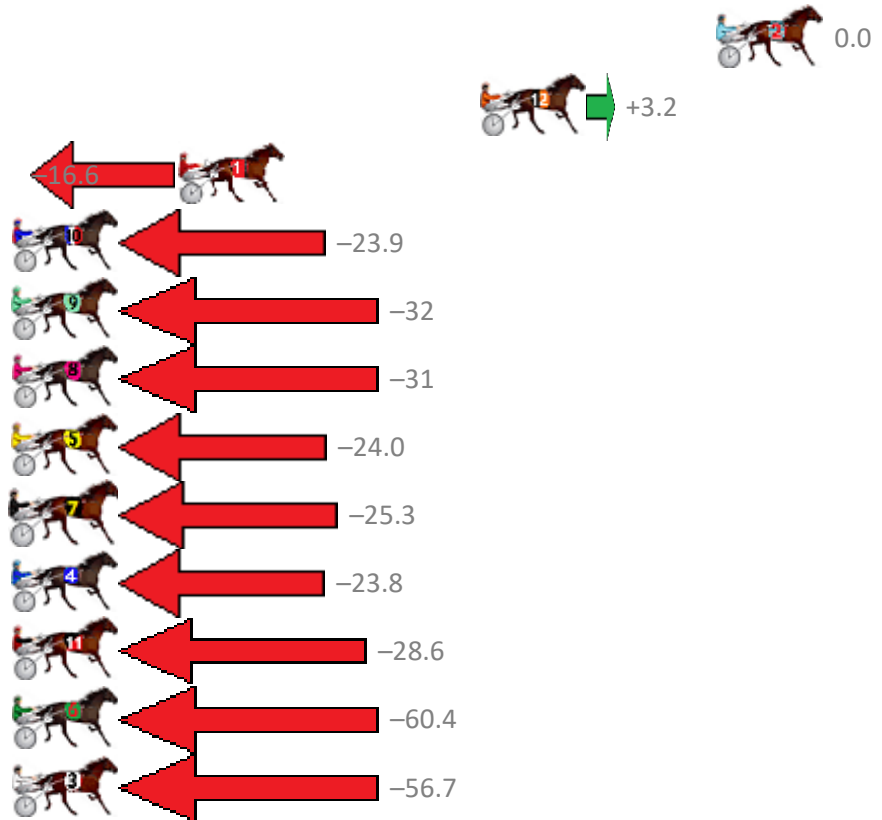

Albion Park Race 8 Distance 2138m

Saturday, 22 December 2018

Gross Time: 2:35.10 MileRate: 1:56.70 LeadTime: 38.20s First Qtr: 29.70s Second Qtr: 31.10s Third Qtr: 28.20s Fourth Qtr: 27.90s

No Horse	Plc	Margin	Time	800Time (W)	400 Time (W)
2 RED CHARMER	1	0.0m	2:35.10	56.10s (0)	27.90s (0)
12 ARGYLE BEACH	2	9.4m	2:35.76	55.88s (2)	28.37s (1)
1 OUR DIAMOND EDITON	3	21.4m	2:36.59	57.26s (0)	28.88s (0)
10 FARRAHFOWLER	4	36.5m	2:37.65	57.78s (1)	29.26s (2)
9 COLOMBIAN GOLD	5	39.0m	2:37.82	58.29s (1)	29.78s (2)
8 CAESARS ASTRUM	6	39.6m	2:37.86	58.23s (0)	29.63s (0)
5 ROCKNROLL EMMA	7	41.6m	2:38.00	57.78s (2)	29.73s (3)
7 KOTARE KASAI	8	42.7m	2:38.08	57.87s (1)	29.27s (1)
4 INVITE ONLY	9	43.0m	2:38.10	57.77s (0)	29.16s (0)
11 WERELIVINGTHEDREA	10	43.0m	2:38.10	58.11s (0)	29.53s (0)
6 JUST ROKIN	11	62.6m	2:39.47	60.34s (1)	31.67s (1)
3 MISS CATALINA	12	64.9m	2:39.63	60.08s (2)	30.86s (2)

Finish Position and metres gained from 800m

Sectionals
Powered by

PJ Harness Analyser
Master harness racing with the power of sectionals
Owners, Trainers and Punters - Check out what's new at www.pjdata.com.au

The Racing Queensland Board (trading as Racing Queensland) and provider are not responsible for the completeness or accuracy of any of the information contained herein, and makes no representations about its suitability for any purpose.