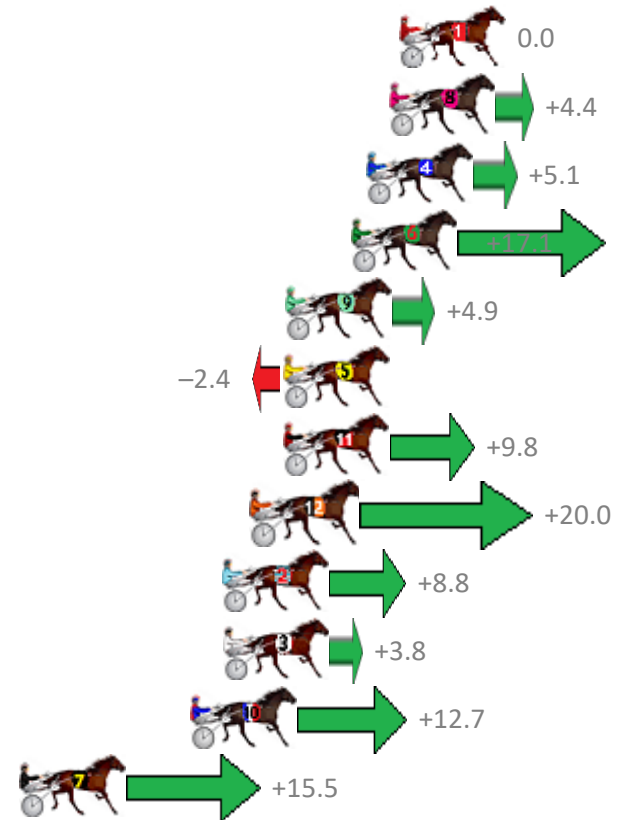

Albion Park Race 7 Distance 2138m

Saturday, 22 December 2018

Gross Time: 2:37.10 MileRate: 1:58.30 LeadTime: 37.90s First Qtr: 32.30s Second Qtr: 29.40s Third Qtr: 28.50s Fourth Qtr: 29.00s

No Horse	Plc	Margin	Time	800Time (W)	400 Time (W)
1 SOMEMONDOSOMEW	1	0.0m	2:37.10	57.50s (0)	29.00s (0)
8 SKYFELLA CAM	2	0.4m	2:37.13	57.18s (0)	28.71s (0)
4 GOTTA GOOD REASON	3	1.3m	2:37.19	57.13s (1)	28.62s (1)
6 MR MEDDLE	4	1.9m	2:37.24	56.27s (0)	27.80s (0)
9 PARISIAN ROCKSTAR	5	4.5m	2:37.43	57.15s (0)	28.69s (0)
5 THE BOYS GNP	6	4.6m	2:37.43	57.67s (1)	29.15s (1)
11 BALLYMORE BOY	7	4.6m	2:37.43	56.80s (0)	28.35s (0)
12 FRANCO TARIQ	8	5.8m	2:37.52	56.06s (1)	27.61s (1)
2 MACHEASY	9	7.0m	2:37.61	56.87s (1)	28.38s (1)
3 TOP FLIGHT CRUIZE	10	7.0m	2:37.61	57.23s (1)	28.72s (1)
10 MONIVAE	11	8.3m	2:37.70	56.59s (1)	28.11s (1)
7 BACK PAGE NEWS	12	15.1m	2:38.19	56.39s (1)	27.98s (0)

Finish Position and metres gained from 800m

Sectionals
Powered by

PJ Harness Analyser
Master harness racing with the power of sectionals
Owners, Trainers and Punters - Check out what's new at www.pjdata.com.au

The Racing Queensland Board (trading as Racing Queensland) and provider are not responsible for the completeness or accuracy of any of the information contained herein, and makes no representations about its suitability for any purpose.