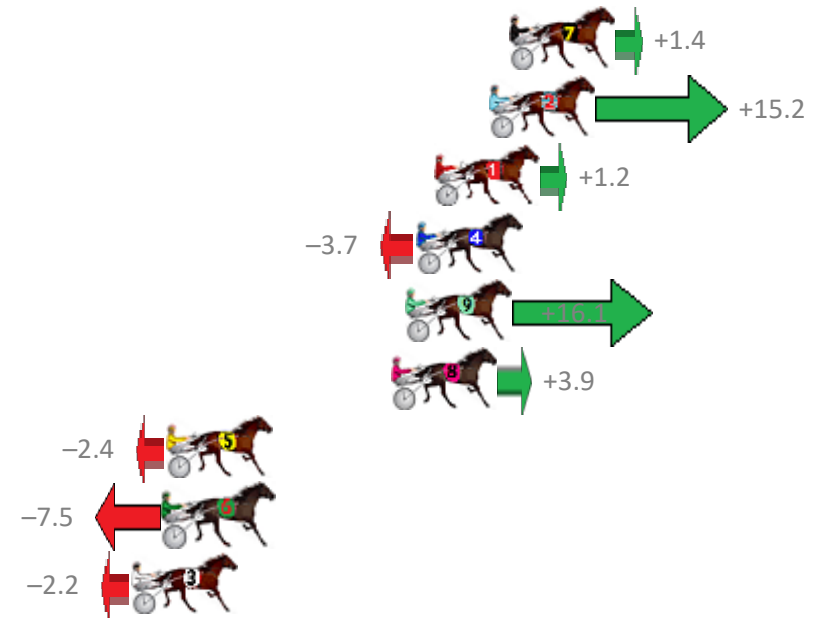

Albion Park Race 4 Distance 1660m

Saturday, 22 December 2018

Gross Time: 1:59.00 MileRate: 1:55.40 LeadTime: 3.50s First Qtr: 28.20s Second Qtr: 30.10s Third Qtr: 28.60s Fourth Qtr: 28.60s

No Horse	Plc	Margin	Time	800Time (W)	400 Time (W)
7 CHANGE OF MIND	1	0.0m	1:59.00	57.10s (1)	28.60s (1)
2 OUR MELS DREAM	2	0.8m	1:59.06	56.11s (1)	28.51s (2)
1 RORY MACH	3	3.0m	1:59.21	57.11s (0)	28.39s (0)
4 EXCEPTIONAL MACH	4	3.7m	1:59.26	57.46s (0)	28.82s (0)
9 KETUT	5	4.1m	1:59.29	56.05s (1)	28.42s (2)
8 COMPLY OR DIE	6	4.7m	1:59.34	56.92s (0)	28.11s (0)
5 KARLOO MAC	7	13.6m	1:59.97	57.37s (1)	28.51s (1)
6 LONG TERM FELLA	8	13.7m	1:59.98	57.74s (1)	28.99s (1)
3 OHOKA SQUIRE	9	15.0m	2:00.07	57.36s (0)	28.39s (0)

Finish Position and metres gained from 800m

Sectionals
Powered by

PJ Harness Analyser
Master harness racing with the power of sectionals
Owners, Trainers and Punters - Check out what's new at www.pjdata.com.au

The Racing Queensland Board (trading as Racing Queensland) and provider are not responsible for the completeness or accuracy of any of the information contained herein, and makes no representations about its suitability for any purpose.