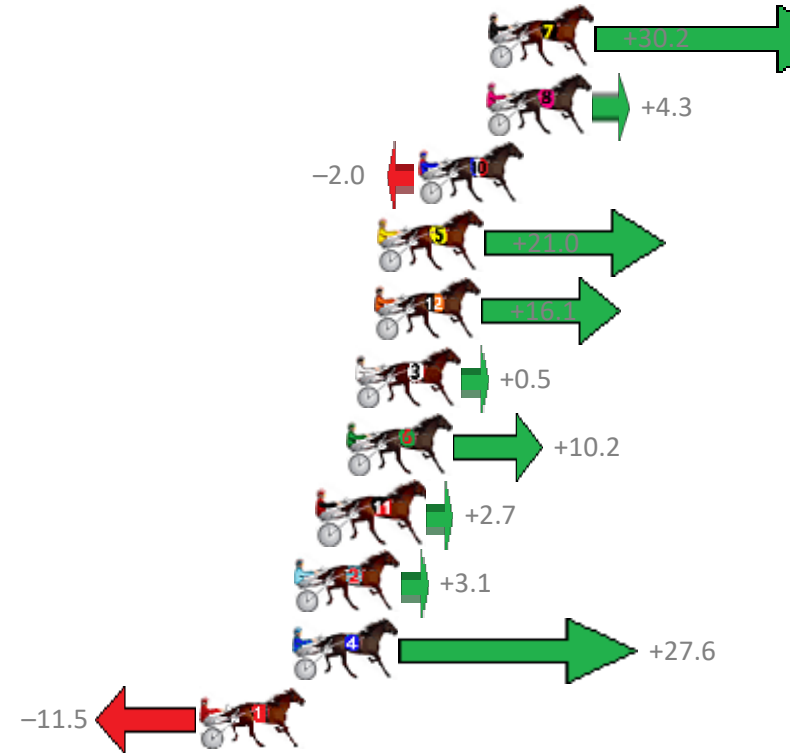

Albion Park Race 1 Distance 1660m

Saturday, 22 December 2018

Gross Time: 1:58.40 MileRate: 1:54.80 LeadTime: 3.40s First Qtr: 27.00s Second Qtr: 29.30s Third Qtr: 28.80s Fourth Qtr: 29.90s

No Horse	Plc	Margin	Time	800Time (W)	400 Time (W)
7 NUI TOC TIEN	1	0.0m	1:58.40	56.48s (1)	28.29s (2)
8 COLD IDEAL	2	0.1m	1:58.41	58.38s (0)	29.58s (0)
10 EXPRESSIONIST	3	2.8m	1:58.61	58.85s (1)	30.11s (1)
5 CLARKEY	4	4.4m	1:58.73	57.16s (1)	28.87s (1)
12 WITHALOTOFLUCK	5	4.5m	1:58.74	57.52s (1)	28.98s (2)
3 SPARKLING CULLECT	6	5.3m	1:58.80	58.66s (1)	29.92s (1)
6 LIVING AGAIN	7	5.6m	1:58.82	57.95s (1)	29.41s (2)
11 MAJESTIC MAJOR	8	6.7m	1:58.90	58.50s (0)	29.70s (0)
2 BELLS BEACH HOUSE	9	7.7m	1:58.98	58.47s (1)	29.86s (2)
4 ITS JUST KENNY	10	7.8m	1:58.98	56.67s (1)	29.26s (0)
1 BRYCE COOPER	11	11.5m	1:59.26	59.54s (0)	30.74s (0)

Finish Position and metres gained from 800m

Sectionals
Powered by

PJ Harness Analyser
Master harness racing with the power of sectionals
Owners, Trainers and Punters - Check out what's new at www.pjdata.com.au

The Racing Queensland Board (trading as Racing Queensland) and provider are not responsible for the completeness or accuracy of any of the information contained herein, and makes no representations about its suitability for any purpose.