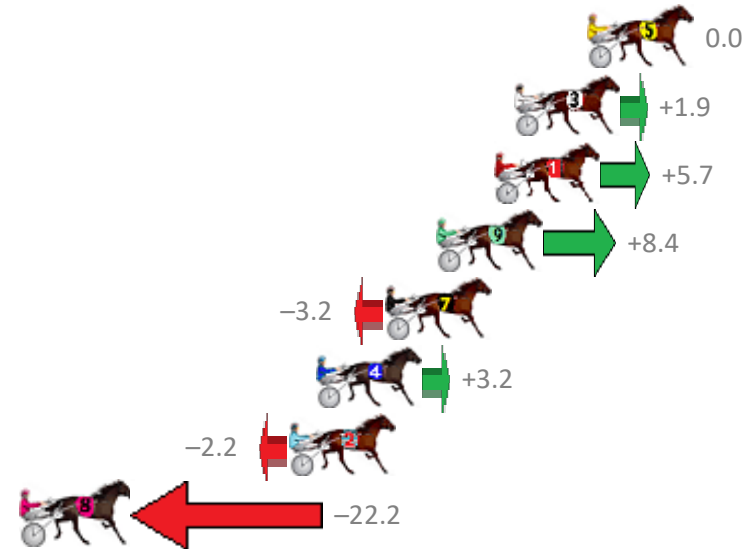

Albion Park Race 10 Distance 2647m

Saturday, 22 December 2018

Gross Time: 3:24.40   MileRate: 2:04.30   LeadTime: 82.00s   First Qtr: 31.80s   Second Qtr: 31.40s   Third Qtr: 29.90s   Fourth Qtr: 29.30s

No Horse	Plc	Margin	Time	800Time (W)	400 Time (W)
5 MAYBETOTHEMAX	1	0.0m	3:24.40	59.20s (0)	29.30s (0)
3 LANSBURY	2	2.9m	3:24.61	59.06s (0)	29.13s (0)
1 QUIETLY SPOKEN	3	3.7m	3:24.67	58.78s (1)	28.87s (2)
9 OUR OVERANOVA	4	6.0m	3:24.84	58.58s (1)	28.70s (2)
7 ASTRAL RULER	5	8.0m	3:24.99	59.44s (1)	29.52s (1)
4 SOUTHERN ALPS	6	10.8m	3:25.19	58.96s (0)	29.08s (1)
2 EL SWAVO	7	11.8m	3:25.26	59.36s (0)	29.40s (0)
8 MISTER GUNSEN	8	22.4m	3:26.04	60.84s (1)	30.91s (1)

Finish Position and metres gained from 800m

Sectionals
Powered by

PJ Harness Analyser
Master harness racing with the power of sectionals
Owners, Trainers and Punters - Check out what's new at www.pjdata.com.au

The Racing Queensland Board (trading as Racing Queensland) and provider are not responsible for the completeness or accuracy of any of the information contained herein, and makes no representations about its suitability for any purpose.