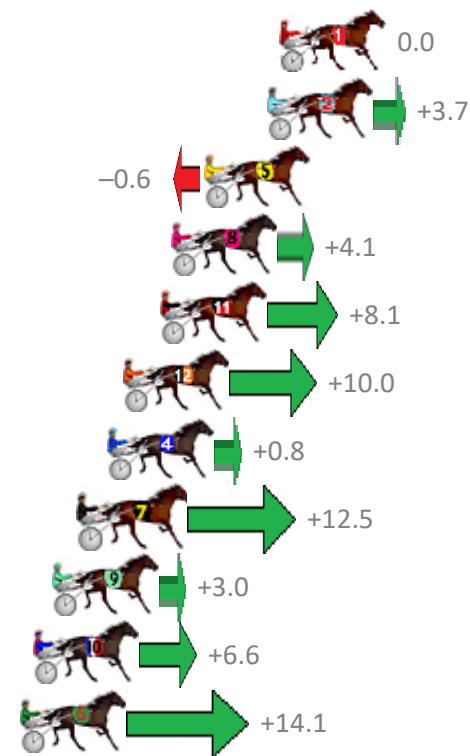

Albion Park Race 2 Distance 1660m

Saturday, 22 December 2018

Gross Time: 2:00.60 MileRate: 1:56.90 LeadTime: 3.40s First Qtr: 27.90s Second Qtr: 32.00s Third Qtr: 29.30s Fourth Qtr: 28.00s

No Horse	Plc	Margin	Time	800Time (W)	400 Time (W)
1 KOTARE YORK	1	0.0m	2:00.60	57.30s (0)	28.00s (0)
2 RICH VIRGIN	2	0.5m	2:00.64	57.03s (0)	27.73s (0)
5 EVERYTHING	3	3.0m	2:00.81	57.34s (1)	28.13s (1)
8 LANCELOT BROMAC	4	4.3m	2:00.90	57.01s (0)	27.68s (0)
11 ROCKING	5	4.7m	2:00.93	56.72s (0)	27.42s (0)
12 SIR JULIAN	6	6.2m	2:01.03	56.58s (2)	27.78s (2)
4 GASMONKEY	7	6.8m	2:01.08	57.24s (1)	28.06s (1)
7 MY MASTERCRAFTSMA	8	7.9m	2:01.15	56.40s (2)	27.60s (2)
9 CHAPTER ONE	9	9.0m	2:01.23	57.09s (1)	28.35s (2)
10 SPEEDIE MCARDLE	10	9.8m	2:01.29	56.83s (1)	27.93s (1)
6 SPORTS BOUNTY	11	10.3m	2:01.32	56.29s (1)	27.64s (1)

Finish Position and metres gained from 800m

Sectionals
Powered by

PJ Harness Analyser
Master harness racing with the power of sectionals
Owners, Trainers and Punters - Check out what's new at www.pjdata.com.au

The Racing Queensland Board (trading as Racing Queensland) and provider are not responsible for the completeness or accuracy of any of the information contained herein, and makes no representations about its suitability for any purpose.