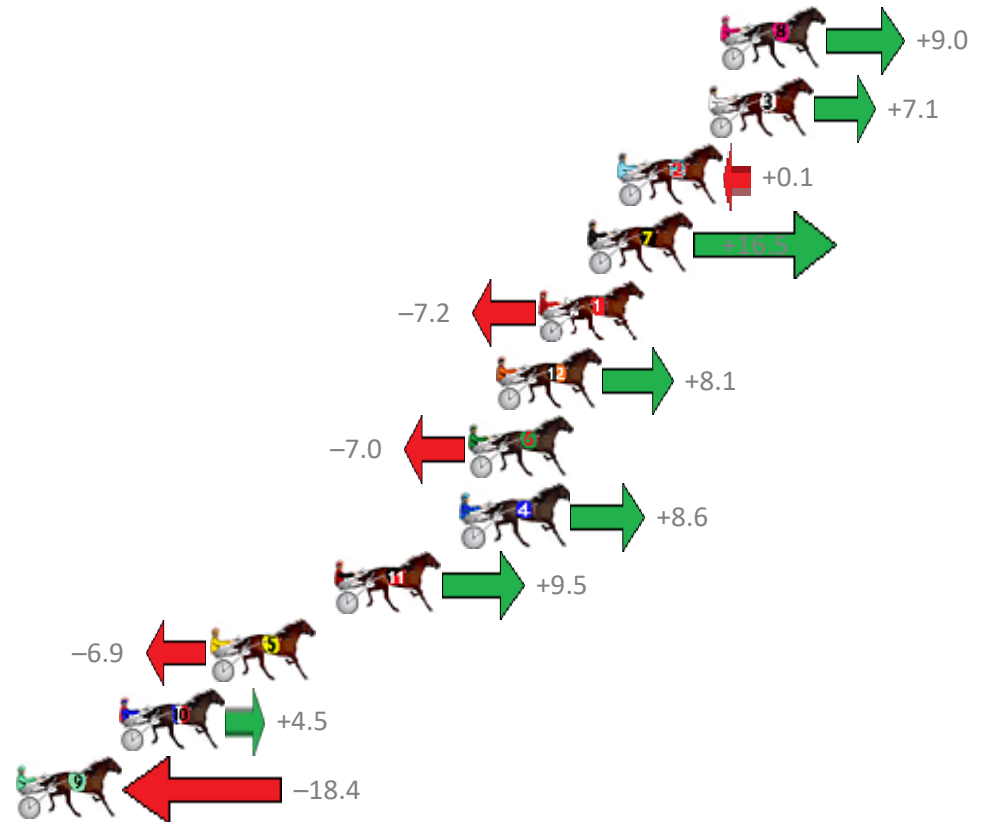

Albion Park Race 3 Distance 1660m

Saturday, 22 December 2018

Gross Time: 1:57.50 MileRate: 1:53.90 LeadTime: 3.40s First Qtr: 27.30s Second Qtr: 29.60s Third Qtr: 28.10s Fourth Qtr: 29.10s

No Horse	Plc	Margin	Time	800Time (W)	400 Time (W)
8 MANDY KRIDEN	1	0.0m	1:57.50	56.56s (0)	28.42s (0)
3 DARKERSHADEOFFPALE	2	0.5m	1:57.54	56.69s (1)	28.71s (1)
2 GRINVIL	3	4.1m	1:57.80	57.19s (0)	29.09s (0)
7 SWEET AS	4	5.3m	1:57.89	56.02s (0)	28.15s (0)
1 JUST SEDUCE ME	5	7.2m	1:58.02	57.71s (0)	29.62s (0)
12 SUMMERTIME LIZZIE	6	8.9m	1:58.15	56.62s (0)	28.71s (0)
6 SHARDS HALO	7	10.0m	1:58.23	57.70s (1)	29.71s (1)
4 NERIO	8	10.2m	1:58.24	56.59s (1)	28.61s (1)
11 DARBY BRIGHTS	9	15.3m	1:58.61	56.52s (1)	28.64s (2)
5 SOMEROSESOMEWHER	10	20.3m	1:58.98	57.69s (1)	29.65s (1)
10 ANNIKA MAGIC	11	23.9m	1:59.24	56.88s (2)	29.44s (3)
9 NOVENA ROSE	12	41.4m	2:00.51	58.52s (2)	30.88s (2)

Finish Position and metres gained from 800m

Sectionals
Powered by

PJ Harness Analyser
Master harness racing with the power of sectionals
Owners, Trainers and Punters - Check out what's new at www.pjdata.com.au

The Racing Queensland Board (trading as Racing Queensland) and provider are not responsible for the completeness or accuracy of any of the information contained herein, and makes no representations about its suitability for any purpose.