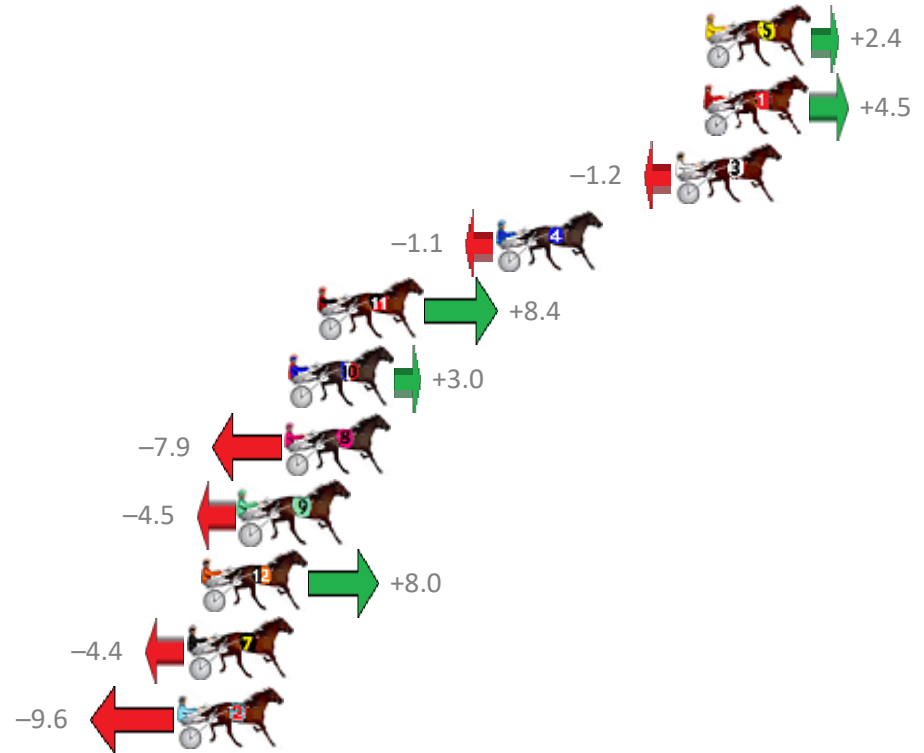

Albion Park Race 6 Distance 1660m

Saturday, 22 December 2018

Gross Time: 1:57.90 MileRate: 1:54.30 LeadTime: 3.50s First Qtr: 28.10s Second Qtr: 30.90s Third Qtr: 27.50s Fourth Qtr: 27.90s

No Horse	Plc	Margin	Time	800Time (W)	400 Time (W)
5 COREY WILLIAM	1	0.0m	1:57.90	55.23s (1)	27.76s (1)
1 CASINO GRIN	2	0.1m	1:57.91	55.09s (0)	27.57s (0)
3 COURAGEOUS LEO	3	1.2m	1:57.98	55.48s (0)	27.98s (0)
4 STEVIE DEE	4	8.3m	1:58.48	55.48s (1)	27.93s (1)
11 HOSIER LANE	5	15.4m	1:58.97	54.82s (2)	27.58s (2)
10 CELTIC CRUZA	6	16.6m	1:59.06	55.19s (2)	28.05s (2)
8 CONDAFEW	7	16.7m	1:59.06	55.95s (0)	28.34s (0)
9 HEZ RAZOR SHARP	8	18.5m	1:59.19	55.71s (0)	28.07s (0)
12 MISTER JOGALONG	9	20.0m	1:59.29	54.85s (1)	27.62s (1)
7 JUSTARUMOUR	10	20.6m	1:59.34	55.70s (1)	27.98s (1)
2 READILY	11	21.0m	1:59.36	56.06s (1)	28.36s (1)

Finish Position and metres gained from 800m

Sectionals
Powered by

PJ Harness Analyser
Master harness racing with the power of sectionals
Owners, Trainers and Punters - Check out what's new at www.pjdata.com.au

The Racing Queensland Board (trading as Racing Queensland) and provider are not responsible for the completeness or accuracy of any of the information contained herein, and makes no representations about its suitability for any purpose.