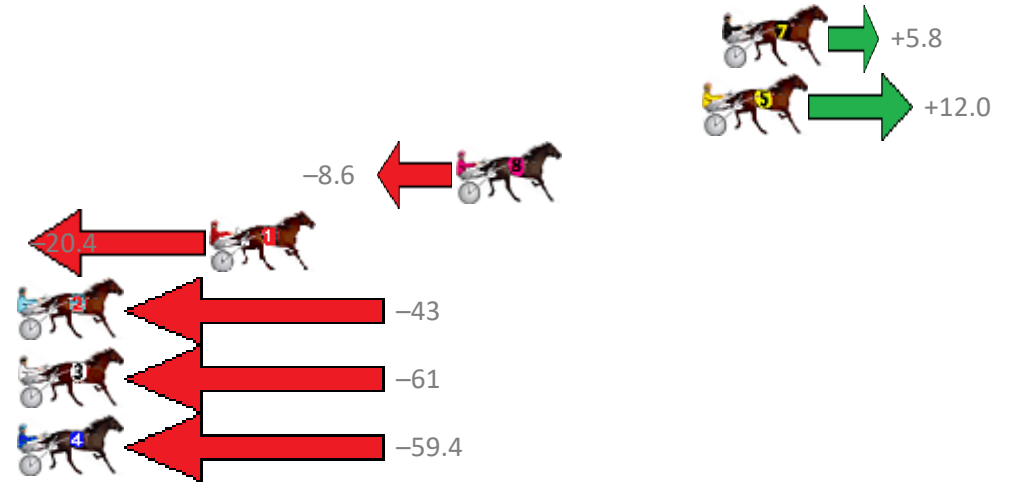

Redcliffe Race 6 Distance 2040m

Wednesday, 26 December 2018

Gross Time: 2:34.20 MileRate: 2:01.70 LeadTime: 33.90s First Qtr: 31.20s Second Qtr: 29.80s Third Qtr: 28.90s Fourth Qtr: 30.40s

No Horse	Plc	Margin	Time	800Time (W)	400 Time (W)
7 HIPSTAR	1	0.0m	2:34.20	58.87s (0)	29.97s (0)
5 SEA HAWKE	2	0.8m	2:34.26	58.41s (1)	29.26s (1)
8 ALOT OF COST	3	10.6m	2:35.01	59.94s (1)	31.08s (1)
1 MAYWYN TOUGH	4	20.4m	2:35.75	60.81s (0)	31.95s (0)
2 OUR DOUG	5	49.9m	2:37.99	62.42s (1)	33.11s (0)
3 ROSSNIC ANNA	6	71.5m	2:39.63	63.77s (0)	34.21s (0)
4 GRANDLARCENY	7	77.8m	2:40.11	63.70s (0)	33.94s (0)

Finish Position and metres gained from 800m

Sectionals
Powered by

PJ Harness Analyser
Master harness racing with the power of sectionals
Owners, Trainers and Punters - Check out what's new at www.pjdata.com.au

The Racing Queensland Board (trading as Racing Queensland) and provider are not responsible for the completeness or accuracy of any of the information contained herein, and makes no representations about its suitability for any purpose.