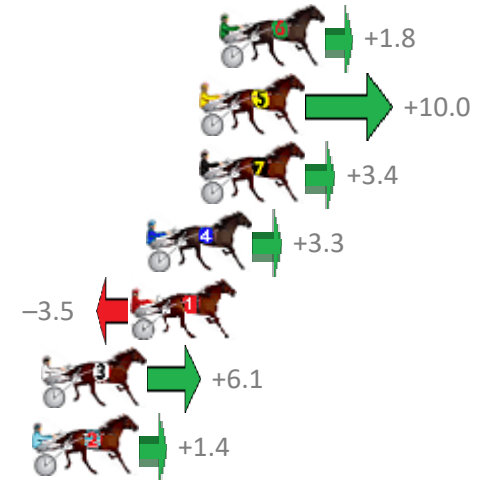

Redcliffe Race 4 Distance 2040m

Wednesday, 26 December 2018

Gross Time: 2:35.10   MileRate: 2:02.30   LeadTime: 34.10s   First Qtr: 31.70s   Second Qtr: 31.80s   Third Qtr: 29.20s   Fourth Qtr: 28.30s

No Horse	Plc	Margin	Time	800Time (W)	400 Time (W)
6 SIR JULIAN	1	0.0m	2:35.10	57.37s (1)	28.20s (1)
5 WATTLEBANK FLYER	2	0.8m	2:35.16	56.78s (1)	27.56s (1)
7 VANDE VELDE	2	0.8m	2:35.16	57.26s (0)	28.06s (0)
4 HOT DOGMA	4	2.9m	2:35.31	57.26s (1)	28.07s (1)
1 BETTOR BE LUCKY	5	3.5m	2:35.35	57.75s (0)	28.55s (0)
3 VADER	6	7.1m	2:35.60	57.06s (0)	27.83s (0)
2 ZAC MAC	7	7.4m	2:35.62	57.40s (0)	28.19s (0)

Finish Position and metres gained from 800m

Sectionals
Powered by

PJ Harness Analyser
Master harness racing with the power of sectionals
Owners, Trainers and Punters - Check out what's new at www.pjdata.com.au

The Racing Queensland Board (trading as Racing Queensland) and provider are not responsible for the completeness or accuracy of any of the information contained herein, and makes no representations about its suitability for any purpose.