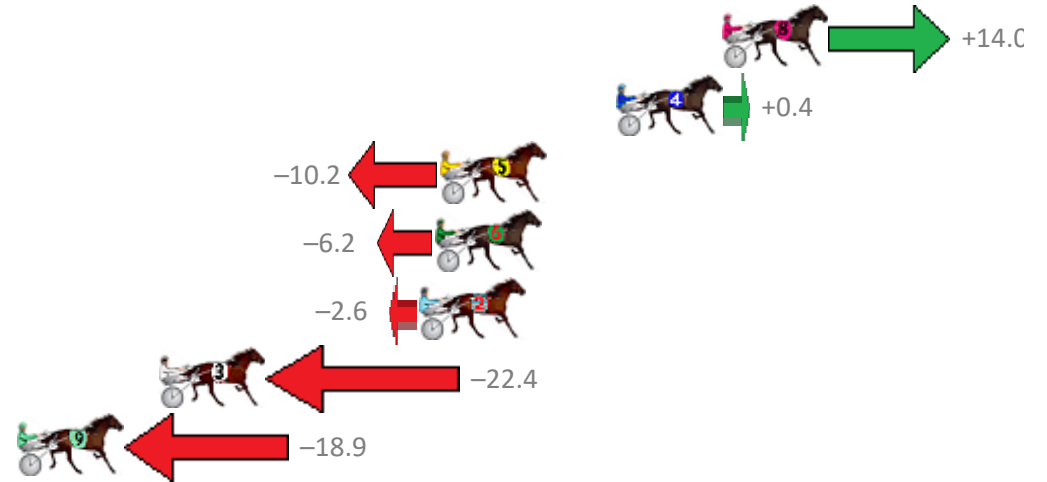

Redcliffe Race 2 Distance 1780m

Wednesday, 26 December 2018

Gross Time: 2:11.10 MileRate: 1:58.60 LeadTime: 11.00s First Qtr: 29.10s Second Qtr: 31.20s Third Qtr: 29.40s Fourth Qtr: 30.40s

No Horse	Plc	Margin	Time	800Time (W)	400 Time (W)
8 ROWDYS ACE	1	0.0m	2:11.10	58.75s (0)	29.53s (2)
4 LIFEINHEAVEN	2	4.2m	2:11.42	59.77s (0)	30.34s (0)
5 HERITAGE BEACH	3	11.2m	2:11.95	60.56s (1)	31.11s (1)
6 ANNAS BEST	4	11.4m	2:11.97	60.26s (1)	30.78s (1)
2 FALCON VISTA	5	12.0m	2:12.01	59.99s (0)	30.55s (0)
3 THERESACHANCE	6	22.4m	2:12.80	61.47s (0)	32.10s (0)
9 RARING TO GO	7	28.9m	2:13.30	61.21s (1)	31.12s (1)

Finish Position and metres gained from 800m

Sectionals
Powered by

PJ Harness Analyser
Master harness racing with the power of sectionals
Owners, Trainers and Punters - Check out what's new at www.pjdata.com.au

The Racing Queensland Board (trading as Racing Queensland) and provider are not responsible for the completeness or accuracy of any of the information contained herein, and makes no representations about its suitability for any purpose.