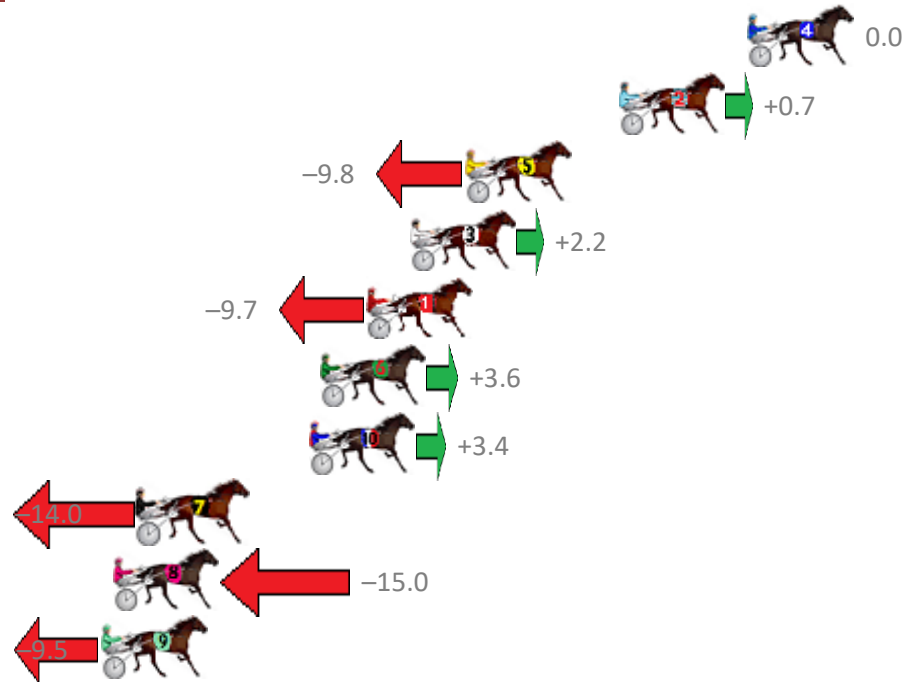

Finish Position and metres gained from 800m

Sectionals  
Powered by

**PJ Harness Analyser**  
Master harness racing with the power of sectionals  
Owners, Trainers and Punters - Check out what's new at [www.pjdata.com.au](http://www.pjdata.com.au)