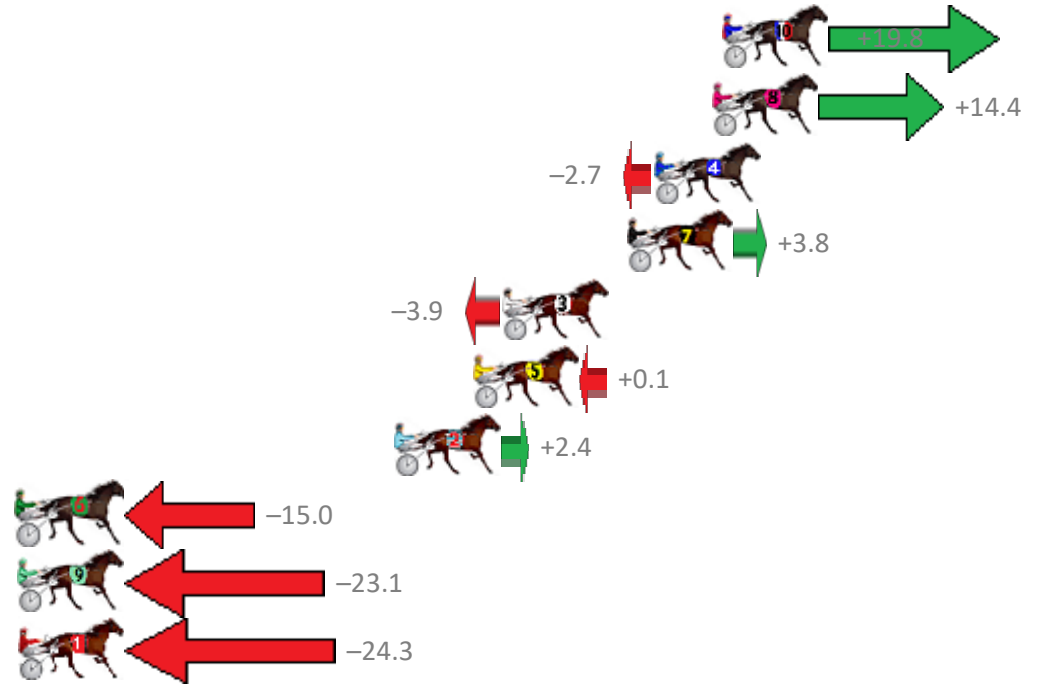

Redcliffe Race 5 Distance 1780m

Wednesday, 26 December 2018

Gross Time: 2:12.80 MileRate: 2:00.00 LeadTime: 11.20s First Qtr: 30.00s Second Qtr: 30.60s Third Qtr: 29.80s Fourth Qtr: 31.20s

No Horse	Plc	Margin	Time	800Time (W)	400 Time (W)
10 FAMOUS SHOES	1	0.0m	2:12.80	59.49s (1)	30.45s (1)
8 TASCOTT LADY	2	0.4m	2:12.83	59.90s (0)	30.81s (0)
4 CHEYENNE AUTUMN	3	2.7m	2:13.01	61.21s (0)	31.41s (0)
7 COAST WARNING	4	3.8m	2:13.10	60.71s (1)	31.39s (2)
3 TAFFY BOY	5	8.7m	2:13.48	61.30s (0)	31.88s (1)
5 MANWITHTHEESKI	6	9.9m	2:13.57	60.99s (0)	31.64s (1)
2 ARCHIECANO	7	13.0m	2:13.81	60.82s (1)	31.48s (2)
6 THE LINEMASTER	8	39.6m	2:15.89	62.14s (1)	32.76s (1)
9 GUILTY PLEASURE	9	45.7m	2:16.36	62.76s (2)	33.84s (3)
1 BERTILS DELIGHT	10	46.9m	2:16.46	62.85s (0)	33.30s (0)

Finish Position and metres gained from 800m

Sectionals
Powered by

PJ Harness Analyser
Master harness racing with the power of sectionals
Owners, Trainers and Punters - Check out what's new at www.pjdata.com.au

The Racing Queensland Board (trading as Racing Queensland) and provider are not responsible for the completeness or accuracy of any of the information contained herein, and makes no representations about its suitability for any purpose.