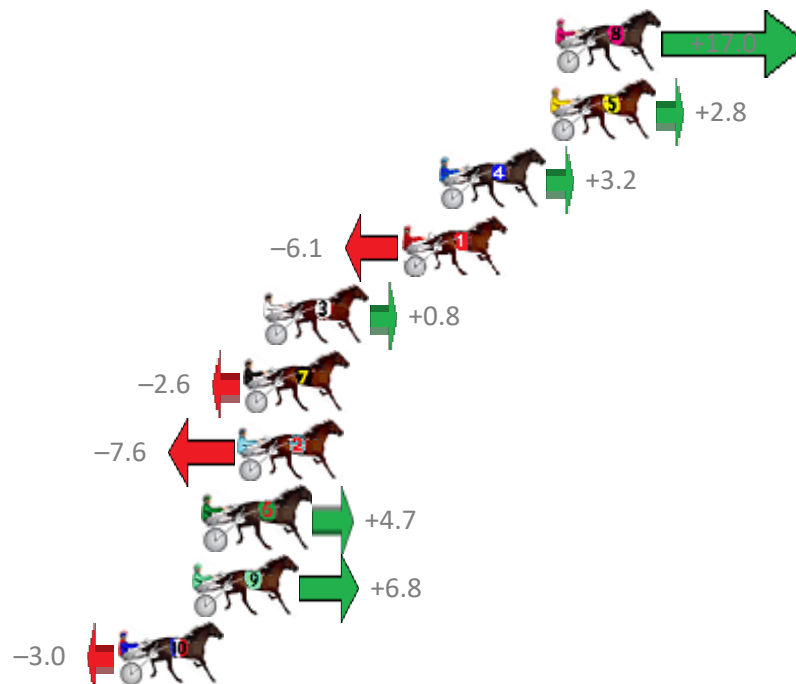

Redcliffe Race 3 Distance 1780m

Wednesday, 26 December 2018

Gross Time: 2:13.10 MileRate: 2:00.30 LeadTime: 11.70s First Qtr: 31.30s Second Qtr: 30.90s Third Qtr: 29.30s Fourth Qtr: 29.90s

No Horse	Plc	Margin	Time	800Time (W)	400 Time (W)
8 BANGKOK BRAVADO	1	0.0m	2:13.10	57.94s (1)	29.39s (2)
5 WEASEL	2	0.2m	2:13.11	58.99s (1)	29.72s (1)
4 UNDERTHEKILT	3	4.6m	2:13.44	58.96s (1)	29.69s (1)
1 SCOTT TOM	4	6.1m	2:13.56	59.65s (0)	30.36s (0)
3 FLASHING GOOD TIME	5	11.6m	2:13.97	59.14s (1)	29.78s (1)
7 HERES MY NUMBER	6	12.4m	2:14.03	59.39s (0)	30.08s (0)
2 MISS ROB ROY	7	12.6m	2:14.04	59.76s (0)	30.45s (0)
6 JENUFLECTION	8	13.9m	2:14.14	58.85s (0)	29.55s (1)
9 COWGIRLCHICK	9	14.4m	2:14.18	58.70s (1)	29.96s (2)
10 MYBELLA ROSE	10	17.4m	2:14.40	59.42s (0)	30.08s (0)

Finish Position and metres gained from 800m

Sectionals
Powered by

PJ Harness Analyser
Master harness racing with the power of sectionals
Owners, Trainers and Punters - Check out what's new at www.pjdata.com.au

The Racing Queensland Board (trading as Racing Queensland) and provider are not responsible for the completeness or accuracy of any of the information contained herein, and makes no representations about its suitability for any purpose.