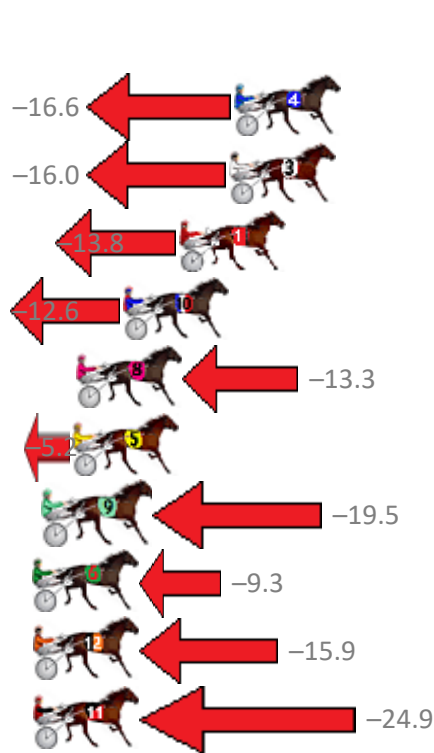

Albion Park Race 10 Distance 1660m

Saturday, 29 December 2018

Gross Time: 2:00.20 MileRate: 1:56.50 LeadTime: 3.40s First Qtr: 28.90s Second Qtr: 31.70s Third Qtr: 28.60s Fourth Qtr: 27.60s

No Horse	Plc	Margin	Time	800Time (W)	400 Time (W)
2 MIDNIGHT BENDER	1	0.0m	2:00.20	56.20s (0)	27.60s (0)
4 JACKS GAMBIT	2	20.0m	2:01.58	57.37s (1)	28.70s (1)
3 VILLAGE CRUISER	3	20.2m	2:01.59	57.32s (0)	28.65s (0)
1 LIVE IN STYLE	4	22.2m	2:01.73	57.17s (0)	28.41s (0)
10 DIAMONDSFROMHEAV	5	24.4m	2:01.88	57.09s (2)	28.77s (2)
8 ROYAL TAZ	6	26.3m	2:02.01	57.13s (0)	28.35s (0)
5 ELZBOY	7	26.4m	2:02.02	56.57s (2)	28.18s (2)
9 TORQUE TO THE MAX	8	27.5m	2:02.10	57.57s (1)	28.77s (1)
6 OUR CHAMPION	9	28.7m	2:02.18	56.85s (1)	28.46s (1)
12 LIGHTHORSE	10	32.3m	2:02.43	57.32s (2)	29.00s (2)
11 MANOFLISA	11	42.1m	2:03.10	57.95s (0)	28.96s (0)

Finish Position and metres gained from 800m

Sectionals
Powered by

PJ Harness Analyser
Master harness racing with the power of sectionals
Owners, Trainers and Punters - Check out what's new at www.pjdata.com.au

The Racing Queensland Board (trading as Racing Queensland) and provider are not responsible for the completeness or accuracy of any of the information contained herein, and makes no representations about its suitability for any purpose.