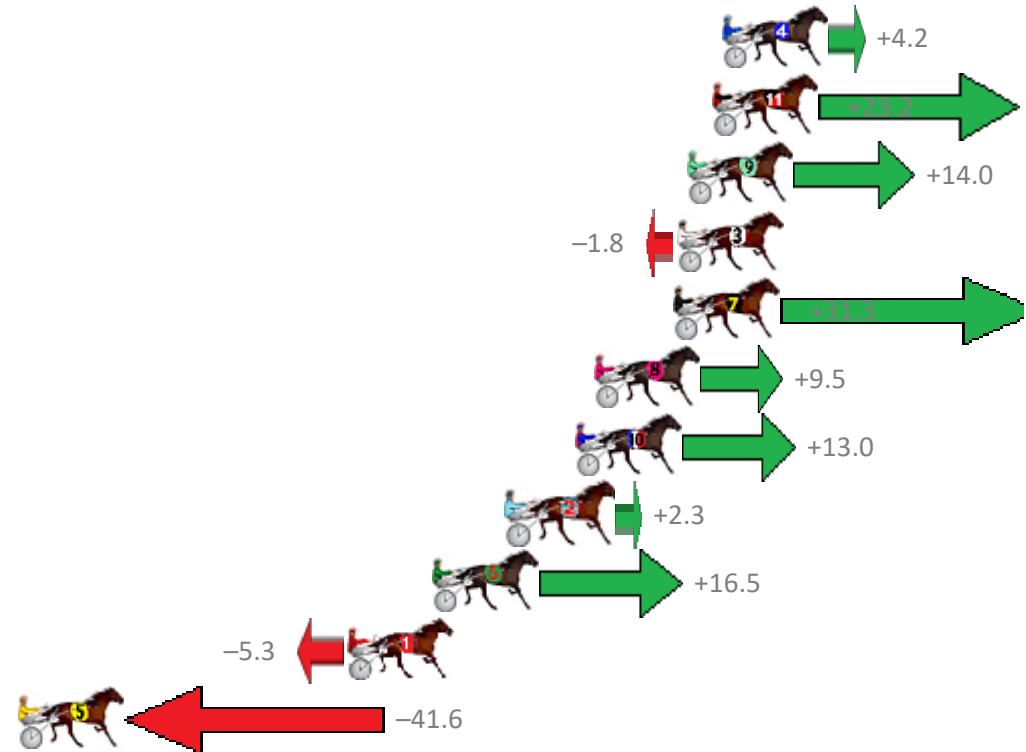

Albion Park Race 4 Distance 1660m

Saturday, 29 December 2018

Gross Time: 1:58.50 MileRate: 1:54.90 LeadTime: 3.50s First Qtr: 27.40s Second Qtr: 30.40s Third Qtr: 28.30s Fourth Qtr: 28.90s

No Horse	Plc	Margin	Time	800Time (W)	400 Time (W)
4 WEEDONS EXPRESS	1	0.0m	1:58.50	56.90s (0)	28.55s (0)
11 FRANCO TARIQ	2	0.4m	1:58.53	55.54s (2)	28.61s (2)
9 MR MEDDLE	3	1.4m	1:58.60	56.20s (1)	28.06s (2)
3 MARETTI	4	1.8m	1:58.63	57.33s (0)	29.03s (0)
7 TOMEARA	5	1.9m	1:58.64	54.96s (1)	27.71s (2)
8 MONIVAE	6	5.1m	1:58.87	56.52s (0)	28.10s (1)
10 THE BOYS GNP	7	5.8m	1:58.92	56.27s (2)	29.16s (1)
2 FIERY BLUE CHIP	8	8.5m	1:59.11	57.04s (1)	28.88s (1)
6 BLUE MOON RISING	9	11.5m	1:59.33	56.02s (2)	28.65s (3)
1 BUCKHORN EXCHANGE	10	14.9m	1:59.58	57.58s (0)	28.95s (0)
5 LYNN SANITY	11	74.6m	2:03.89	60.17s (2)	32.05s (1)

Finish Position and metres gained from 800m

Sectionals
Powered by

PJ Harness Analyser
Master harness racing with the power of sectionals
Owners, Trainers and Punters - Check out what's new at www.pjdata.com.au

The Racing Queensland Board (trading as Racing Queensland) and provider are not responsible for the completeness or accuracy of any of the information contained herein, and makes no representations about its suitability for any purpose.