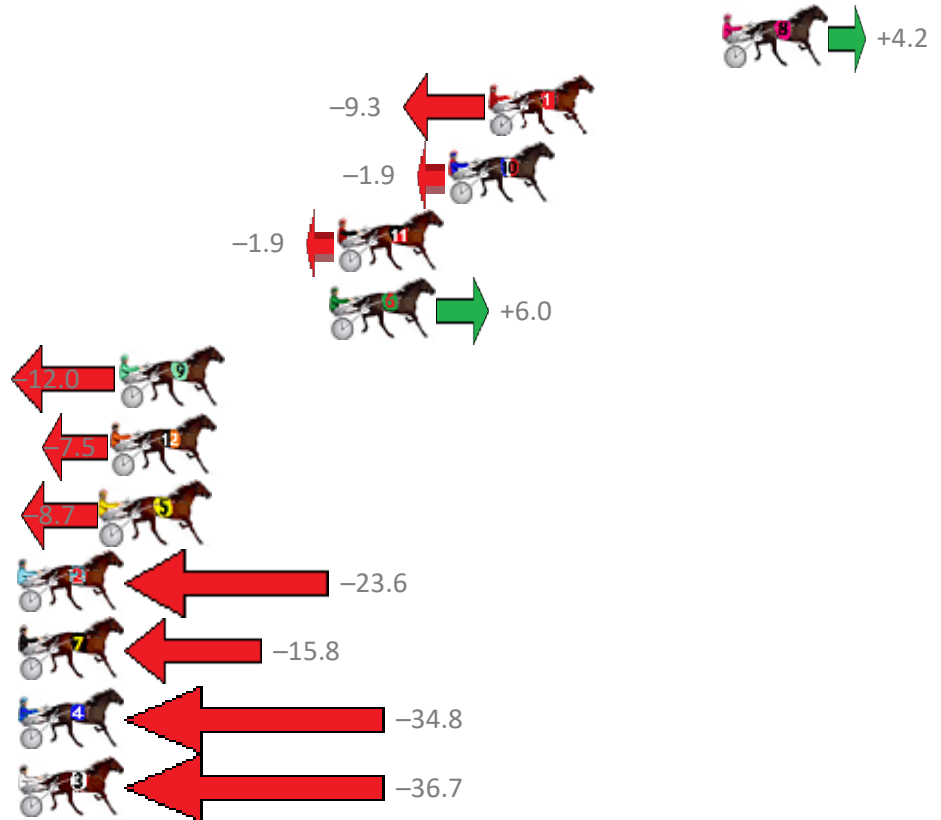

Albion Park Race 1 Distance 2138m

Saturday, 29 December 2018

Gross Time: 2:32.40 MileRate: 1:54.70 LeadTime: 36.80s First Qtr: 28.40s Second Qtr: 30.50s Third Qtr: 28.80s Fourth Qtr: 27.90s

No Horse	Plc	Margin	Time	800Time (W)	400 Time (W)
8 LENNY THE LEGEND	1	0.0m	2:32.40	56.40s (0)	27.57s (0)
1 CLINTAL DO	2	9.3m	2:33.05	57.36s (0)	28.55s (0)
10 ANNIKA MAGIC	3	10.9m	2:33.16	56.83s (0)	27.96s (0)
11 SIR JULIAN	4	15.3m	2:33.47	56.83s (0)	27.93s (0)
6 LIVING AGAIN	5	15.6m	2:33.49	56.27s (1)	28.11s (2)
9 LEXUS ON THE BEACH	6	24.0m	2:34.07	57.55s (2)	29.32s (2)
12 CHANGE OF MIND	7	24.3m	2:34.09	57.23s (2)	29.04s (2)
5 SWEET AS	8	24.7m	2:34.12	57.32s (1)	28.45s (2)
2 WHISKEY BLAZE	9	34.6m	2:34.81	58.37s (1)	29.14s (1)
7 VETTEL	10	35.4m	2:34.87	57.82s (0)	28.99s (0)
4 SECRET JACK	11	36.6m	2:34.95	59.17s (1)	30.23s (1)
3 GRINVIL	12	42.9m	2:35.39	59.30s (1)	30.06s (1)

Finish Position and metres gained from 800m

Sectionals
Powered by

PJ Harness Analyser
Master harness racing with the power of sectionals
Owners, Trainers and Punters - Check out what's new at www.pjdata.com.au

The Racing Queensland Board (trading as Racing Queensland) and provider are not responsible for the completeness or accuracy of any of the information contained herein, and makes no representations about its suitability for any purpose.