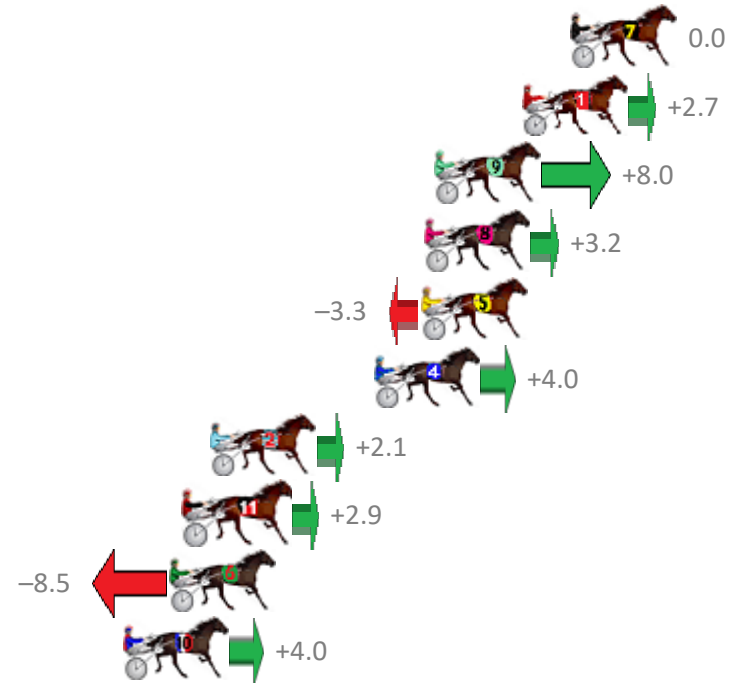

Albion Park Race 3 Distance 1660m

Saturday, 29 December 2018

Gross Time: 1:59.30 MileRate: 1:55.70 LeadTime: 3.40s First Qtr: 27.90s Second Qtr: 31.60s Third Qtr: 28.70s Fourth Qtr: 27.70s

No Horse	Plc	Margin	Time	800Time (W)	400 Time (W)
7 COURAGEOUS LEO	1	0.0m	1:59.30	56.40s (0)	27.70s (0)
1 THATS HOW WEROLL	2	1.9m	1:59.43	56.21s (0)	27.53s (0)
9 HES NOVAK	3	5.4m	1:59.67	55.84s (0)	27.09s (0)
8 MAKOA	4	5.8m	1:59.70	56.17s (0)	27.42s (0)
5 BALLYMORE BOY	5	5.9m	1:59.71	56.63s (1)	27.86s (1)
4 TED WEST	6	7.8m	1:59.84	56.12s (1)	27.49s (1)
2 ONE MANS PASS	7	14.3m	2:00.29	56.25s (1)	27.60s (1)
11 OUR MAJOR DAY	8	15.3m	2:00.36	56.20s (2)	27.87s (2)
6 MISTER HART	9	15.9m	2:00.40	57.00s (1)	28.29s (2)
10 HOSIER LANE	10	17.8m	2:00.53	56.12s (1)	27.71s (2)

Finish Position and metres gained from 800m

Sectionals
Powered by

PJ Harness Analyser
Master harness racing with the power of sectionals
Owners, Trainers and Punters - Check out what's new at www.pjdata.com.au

The Racing Queensland Board (trading as Racing Queensland) and provider are not responsible for the completeness or accuracy of any of the information contained herein, and makes no representations about its suitability for any purpose.