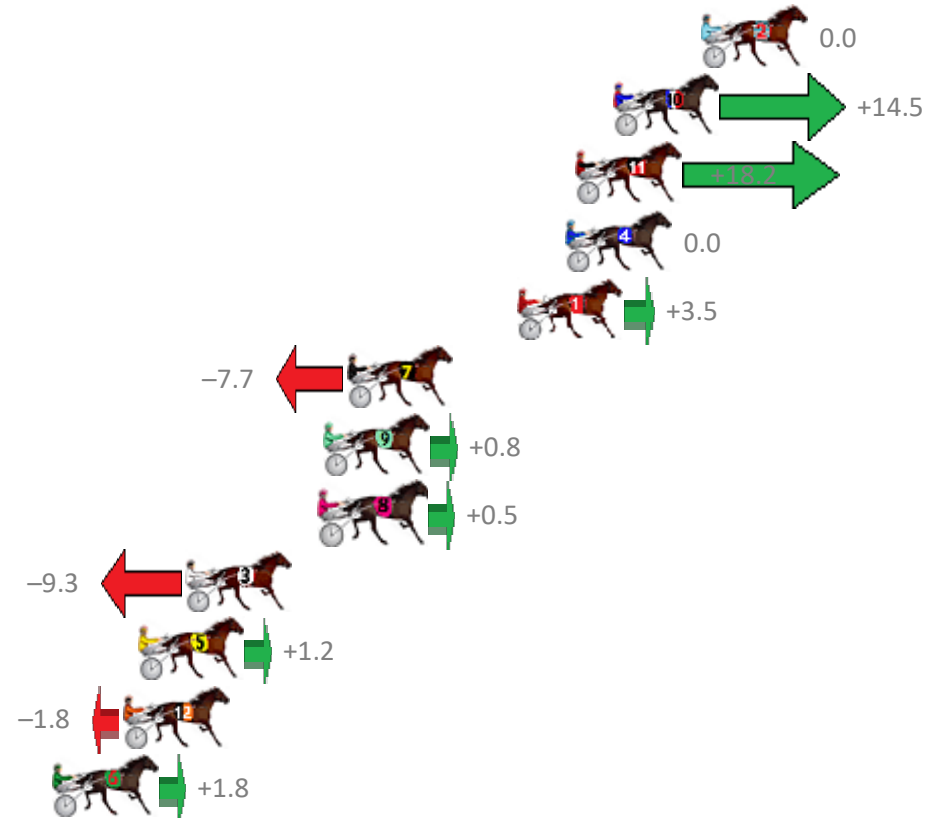

Albion Park Race 8 Distance 2138m

Saturday, 29 December 2018

Gross Time: 2:37.80 MileRate: 1:58.80 LeadTime: 37.60s First Qtr: 30.60s Second Qtr: 30.90s Third Qtr: 29.30s Fourth Qtr: 29.40s

No Horse	Plc	Margin	Time	800Time (W)	400 Time (W)
2 QUIETLY SPOKEN	1	0.0m	2:37.80	58.70s (0)	29.40s (0)
10 NEEDLE	2	3.5m	2:38.06	57.64s (2)	28.95s (2)
11 OUR OVERANOVA	3	5.0m	2:38.17	57.36s (2)	28.72s (2)
4 SHADY SADIE	4	5.4m	2:38.20	58.70s (0)	29.44s (0)
1 SCORCHED	5	7.3m	2:38.34	58.44s (0)	29.23s (0)
7 MAYBETOTHEMAX	6	14.1m	2:38.84	59.26s (1)	29.98s (1)
9 MATATOKI	7	15.0m	2:38.90	58.64s (1)	29.27s (1)
8 JETER	8	15.1m	2:38.91	58.66s (0)	29.45s (0)
3 LANSBURY	9	20.5m	2:39.31	59.38s (1)	30.02s (1)
5 ASTRAL RULER	10	22.4m	2:39.45	58.61s (0)	29.64s (0)
12 SOUTHERN ALPS	11	23.0m	2:39.49	58.83s (1)	29.50s (1)
6 SPUD	12	25.8m	2:39.70	58.57s (2)	29.86s (2)

Finish Position and metres gained from 800m

Sectionals
Powered by

PJ Harness Analyser
Master harness racing with the power of sectionals
Owners, Trainers and Punters - Check out what's new at www.pjdata.com.au

The Racing Queensland Board (trading as Racing Queensland) and provider are not responsible for the completeness or accuracy of any of the information contained herein, and makes no representations about its suitability for any purpose.