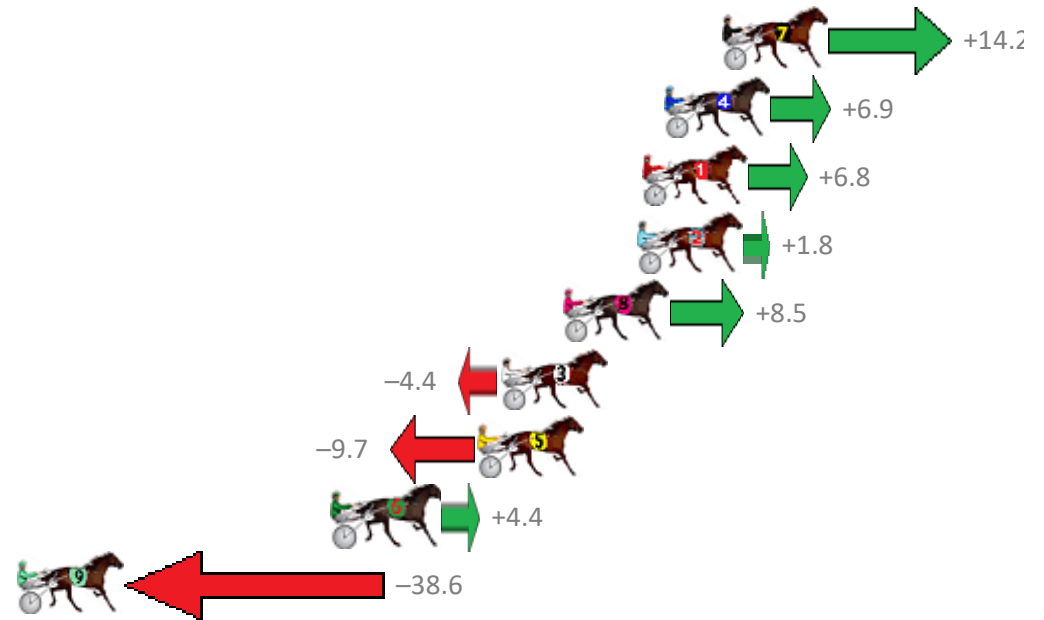

Albion Park Race 7 Distance 1660m

Saturday, 29 December 2018

Gross Time: 1:58.30 MileRate: 1:54.70 LeadTime: 3.40s First Qtr: 27.50s Second Qtr: 31.00s Third Qtr: 28.00s Fourth Qtr: 28.40s

No Horse	Plc	Margin	Time	800Time (W)	400 Time (W)
7 SAMS A CHAMP	1	0.0m	1:58.30	55.40s (1)	27.49s (1)
4 COLD IDEAL	2	2.3m	1:58.46	55.91s (1)	28.01s (2)
1 CLARKEY	3	3.2m	1:58.53	55.92s (0)	27.99s (0)
2 MAJESTIC MAJOR	4	3.4m	1:58.54	56.27s (0)	28.34s (0)
8 FLAMING HERO	5	6.3m	1:58.75	55.80s (0)	27.84s (0)
3 SPARKLING COLLECT	6	8.8m	1:58.92	56.71s (1)	28.75s (1)
5 EXPRESSIONIST	7	9.7m	1:58.99	57.08s (0)	29.09s (0)
6 REMEMBER THEM	8	15.4m	1:59.39	56.09s (0)	28.13s (0)
9 KOTARE YORK	9	138.6m	2:08.14	59.12s (0)	30.43s (0)

Finish Position and metres gained from 800m

Sectionals
Powered by

PJ Harness Analyser
Master harness racing with the power of sectionals
Owners, Trainers and Punters - Check out what's new at www.pjdata.com.au

The Racing Queensland Board (trading as Racing Queensland) and provider are not responsible for the completeness or accuracy of any of the information contained herein, and makes no representations about its suitability for any purpose.