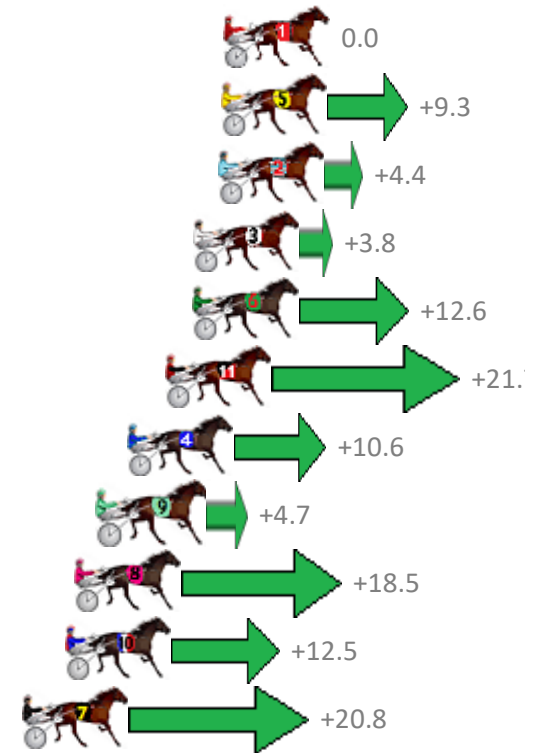

Albion Park Race 9 Distance 1660m

Saturday, 29 December 2018

Gross Time: 2:00.80 MileRate: 1:57.10 LeadTime: 3.60s First Qtr: 27.50s Second Qtr: 31.70s Third Qtr: 29.00s Fourth Qtr: 29.00s

No Horse	Plc	Margin	Time	800Time (W)	400 Time (W)
1 VALTONA	1	0.0m	2:00.80	58.00s (0)	29.00s (0)
5 JUST ROKIN	2	0.1m	2:00.81	57.33s (1)	28.47s (1)
2 MIGHT AND MAIN	3	0.2m	2:00.81	57.68s (0)	28.71s (0)
3 IMA KENNEDY TWO	4	1.2m	2:00.89	57.72s (1)	28.88s (1)
6 LETHAL STAR	5	1.2m	2:00.89	57.09s (1)	28.22s (1)
11 OUR DIAMOND EDITON	6	2.3m	2:00.97	56.43s (1)	28.05s (2)
4 MISS CATALINA	7	3.8m	2:01.08	57.23s (0)	28.16s (0)
9 CAESARS ASTRUM	8	4.9m	2:01.16	57.66s (0)	28.57s (0)
8 ROCKNROLL EMMA	9	5.9m	2:01.23	56.66s (0)	28.14s (1)
10 STEVIE DEE	10	6.3m	2:01.26	57.09s (1)	28.85s (2)
7 KOTARE KASAI	11	8.0m	2:01.38	56.49s (1)	28.07s (2)

Finish Position and metres gained from 800m

Sectionals
Powered by

PJ Harness Analyser
Master harness racing with the power of sectionals
Owners, Trainers and Punters - Check out what's new at www.pjdata.com.au

The Racing Queensland Board (trading as Racing Queensland) and provider are not responsible for the completeness or accuracy of any of the information contained herein, and makes no representations about its suitability for any purpose.