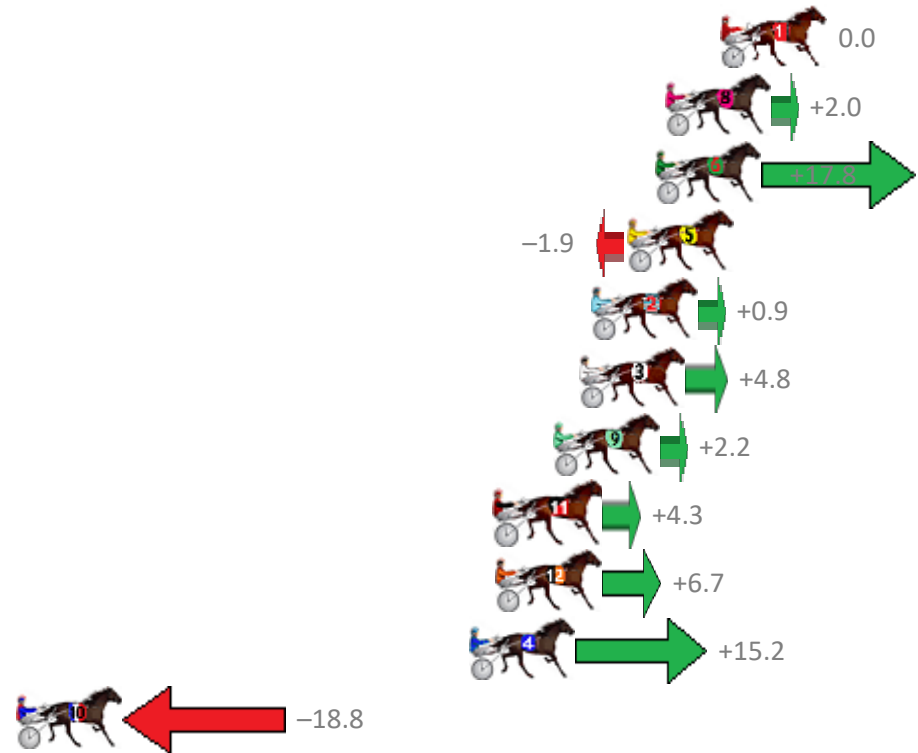

Albion Park Race 2 Distance 1660m

Saturday, 29 December 2018

Gross Time: 1:57.90 MileRate: 1:54.30 LeadTime: 3.40s First Qtr: 27.50s Second Qtr: 28.80s Third Qtr: 29.40s Fourth Qtr: 28.80s

No Horse	Plc	Margin	Time	800Time (W)	400 Time (W)
1 PARISIAN ROCKSTAR	1	0.0m	1:57.90	58.20s (0)	28.80s (0)
8 JUST SEDUCE ME	2	2.2m	1:58.06	58.05s (0)	28.63s (0)
6 MY MASTERCRAFTSMA	3	2.6m	1:58.09	56.91s (1)	28.17s (2)
5 OUTLAW FELLA	4	3.7m	1:58.17	58.34s (1)	28.91s (1)
2 EVERYTHING	5	5.1m	1:58.27	58.13s (1)	28.71s (1)
3 IMA GRUMPY POSSUM	6	5.6m	1:58.30	57.85s (1)	28.38s (1)
9 LUCIFERS LEGEND	7	6.6m	1:58.38	58.04s (0)	28.60s (0)
11 COMIGAL	8	8.9m	1:58.54	57.89s (0)	28.32s (0)
12 ROCKING	9	8.9m	1:58.54	57.71s (1)	28.27s (1)
4 SOHO SHANGHAI	10	10.0m	1:58.62	57.09s (1)	27.89s (1)
10 ANOTHER BROADWAY	11	37.2m	2:00.58	59.57s (2)	29.64s (0)

Finish Position and metres gained from 800m

Sectionals
Powered by

PJ Harness Analyser
Master harness racing with the power of sectionals
Owners, Trainers and Punters - Check out what's new at www.pjdata.com.au

The Racing Queensland Board (trading as Racing Queensland) and provider are not responsible for the completeness or accuracy of any of the information contained herein, and makes no representations about its suitability for any purpose.