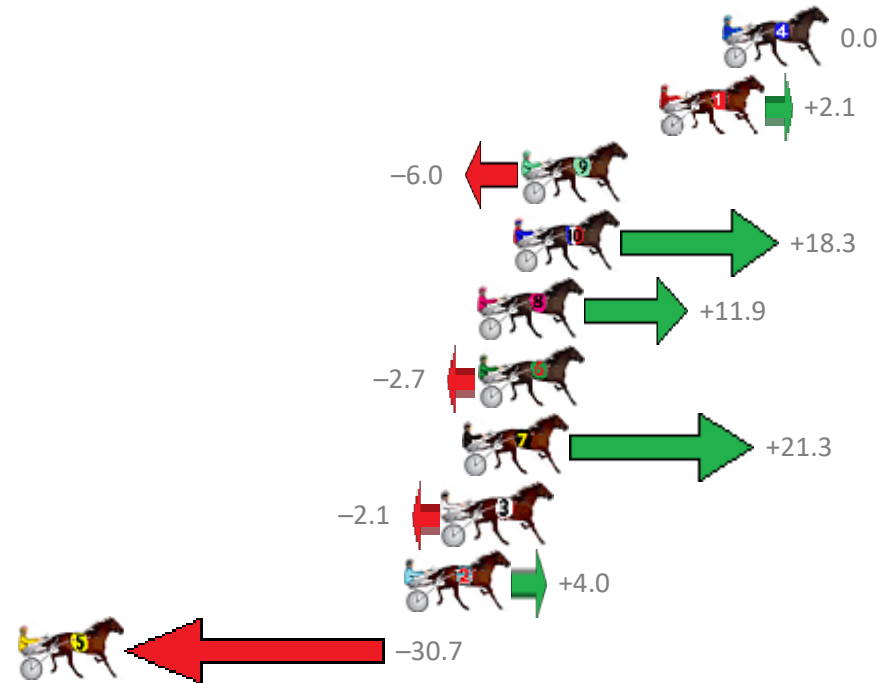

Albion Park Race 5 Distance 2138m

Saturday, 29 December 2018

Gross Time: 2:32.40 MileRate: 1:54.70 LeadTime: 36.90s First Qtr: 29.30s Second Qtr: 30.60s Third Qtr: 28.10s Fourth Qtr: 27.50s

No Horse	Plc	Margin	Time	800Time (W)	400 Time (W)
4 BODHI TREE	1	0.0m	2:32.40	55.60s (0)	27.50s (0)
1 OUR MILLWOOD MAIZI	2	2.5m	2:32.57	55.45s (0)	27.34s (0)
9 OHOKA PUNTER	3	8.0m	2:32.95	56.02s (1)	27.82s (1)
10 GLENFERRIE HOOD	4	8.3m	2:32.97	54.33s (1)	26.63s (2)
8 FRANKIE ROCKS	5	9.7m	2:33.07	54.77s (1)	27.03s (2)
6 ALLELUIA	6	9.7m	2:33.07	55.79s (1)	27.58s (1)
7 MACH ALERT	7	10.3m	2:33.11	54.12s (1)	26.65s (0)
3 WITHALOTOFLUCK	8	11.1m	2:33.16	55.75s (0)	27.60s (0)
2 THE SPACE INVADER	9	12.6m	2:33.27	55.32s (1)	27.00s (1)
5 SMOOTH SHOWGIRL	10	42.5m	2:35.32	57.73s (1)	29.21s (0)

Finish Position and metres gained from 800m

Sectionals
Powered by

PJ Harness Analyser
Master harness racing with the power of sectionals
Owners, Trainers and Punters - Check out what's new at www.pjdata.com.au

The Racing Queensland Board (trading as Racing Queensland) and provider are not responsible for the completeness or accuracy of any of the information contained herein, and makes no representations about its suitability for any purpose.