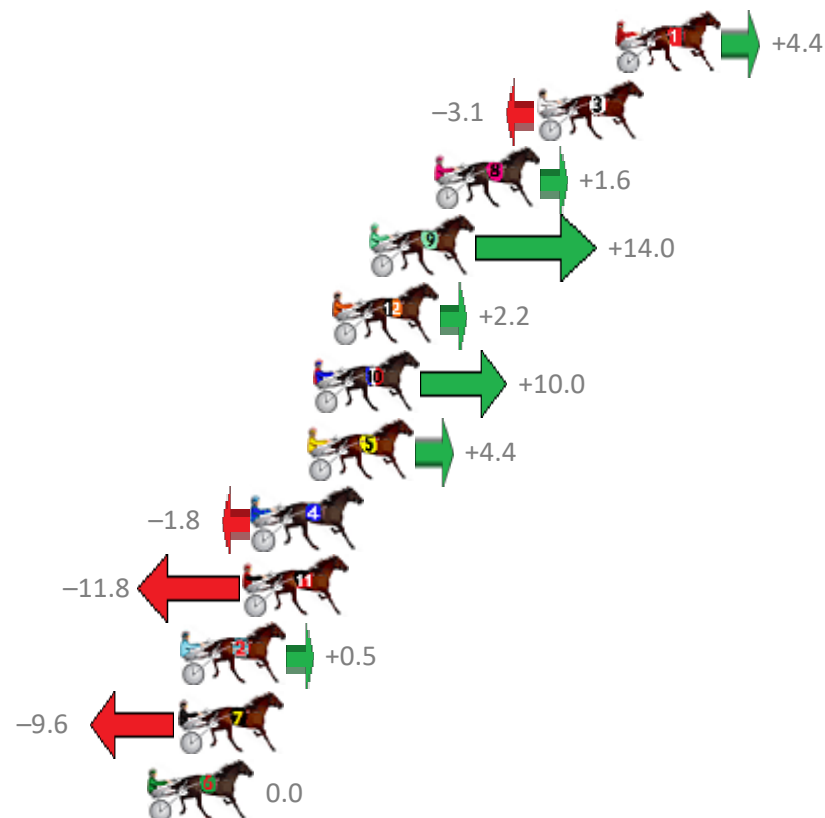

Albion Park Race 6 Distance 1660m

Saturday, 29 December 2018

Gross Time: 2:00.80 MileRate: 1:57.10 LeadTime: 3.50s First Qtr: 27.30s Second Qtr: 32.20s Third Qtr: 29.00s Fourth Qtr: 28.80s

No Horse	Plc	Margin	Time	800Time (W)	400 Time (W)
1 OFFICIANADO	1	0.0m	2:00.80	57.48s (0)	28.50s (0)
3 ROCKNROLL MUSIC	2	3.1m	2:01.02	58.02s (0)	29.02s (0)
8 READILY	3	7.2m	2:01.32	57.68s (0)	28.71s (0)
9 HEZ RAZOR SHARP	4	9.8m	2:01.51	56.79s (1)	28.45s (2)
12 CONDAFEW	5	11.2m	2:01.61	57.64s (0)	28.68s (0)
10 JUSTARUMOUR	6	12.0m	2:01.66	57.08s (2)	28.94s (3)
5 OLIVER WINKLE	7	12.2m	2:01.68	57.48s (2)	29.32s (2)
4 GHOST GUM	8	14.4m	2:01.84	57.93s (1)	29.15s (2)
11 HAVANA MOON	9	14.8m	2:01.87	58.65s (1)	29.69s (1)
2 PERFECT JESSE	10	17.3m	2:02.05	57.76s (1)	29.04s (1)
7 FLASH UNDER FIRE	11	17.4m	2:02.05	58.49s (1)	29.53s (1)
6 RIVERLEIGH JEFF	12	18.6m	2:02.14	57.80s (0)	28.74s (0)

Finish Position and metres gained from 800m

Sectionals
Powered by

PJ Harness Analyser
Master harness racing with the power of sectionals
Owners, Trainers and Punters - Check out what's new at www.pjdata.com.au

The Racing Queensland Board (trading as Racing Queensland) and provider are not responsible for the completeness or accuracy of any of the information contained herein, and makes no representations about its suitability for any purpose.