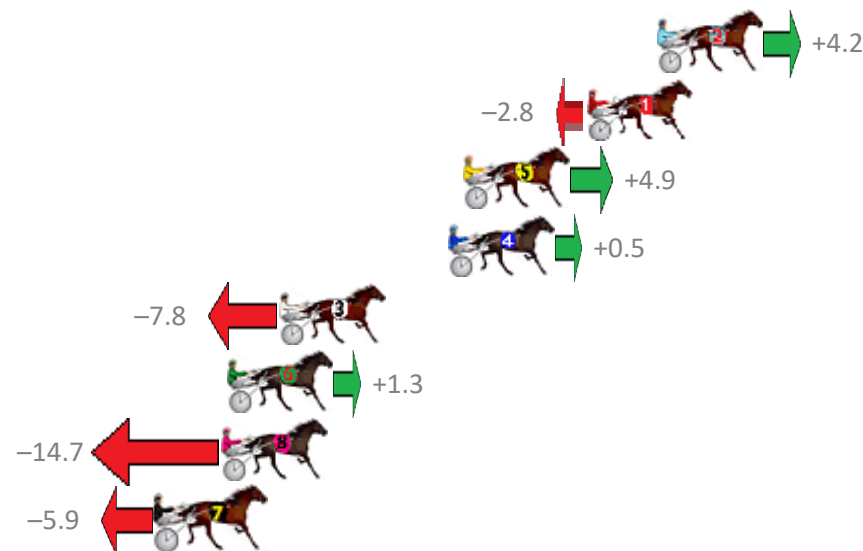

Redcliffe Race 5 Distance 1780m

Thursday, 10 January 2019

Gross Time: 2:10.80 MileRate: 1:58.30 LeadTime: 11.30s First Qtr: 29.00s Second Qtr: 30.00s Third Qtr: 30.10s Fourth Qtr: 30.40s

No Horse	Plc	Margin	Time	800Time (W)	400 Time (W)
2 JUMPING JOLT	1	0.0m	2:10.80	60.18s (0)	30.08s (0)
1 DESTINY WARRIOR	2	2.8m	2:11.01	60.71s (0)	30.61s (0)
5 ONLY ONE PROMISE	3	7.7m	2:11.39	60.13s (1)	30.41s (2)
4 IFOUNDTHEBEACH	4	8.3m	2:11.43	60.46s (0)	30.38s (0)
3 BLUE EYED CREATION	5	15.0m	2:11.94	61.09s (1)	31.14s (1)
6 FEEL THE REIGN	6	17.1m	2:12.10	60.40s (1)	30.56s (2)
8 PACIFIC COIN	7	17.3m	2:12.11	61.61s (1)	31.64s (1)
7 MISS CATALINA	8	19.9m	2:12.31	60.95s (0)	30.85s (1)

Finish Position and metres gained from 800m

Sectionals
Powered by

PJ Harness Analyser
Master harness racing with the power of sectionals
Owners, Trainers and Punters - Check out what's new at www.pjdata.com.au

The Racing Queensland Board (trading as Racing Queensland) and provider are not responsible for the completeness or accuracy of any of the information contained herein, and makes no representations about its suitability for any purpose.