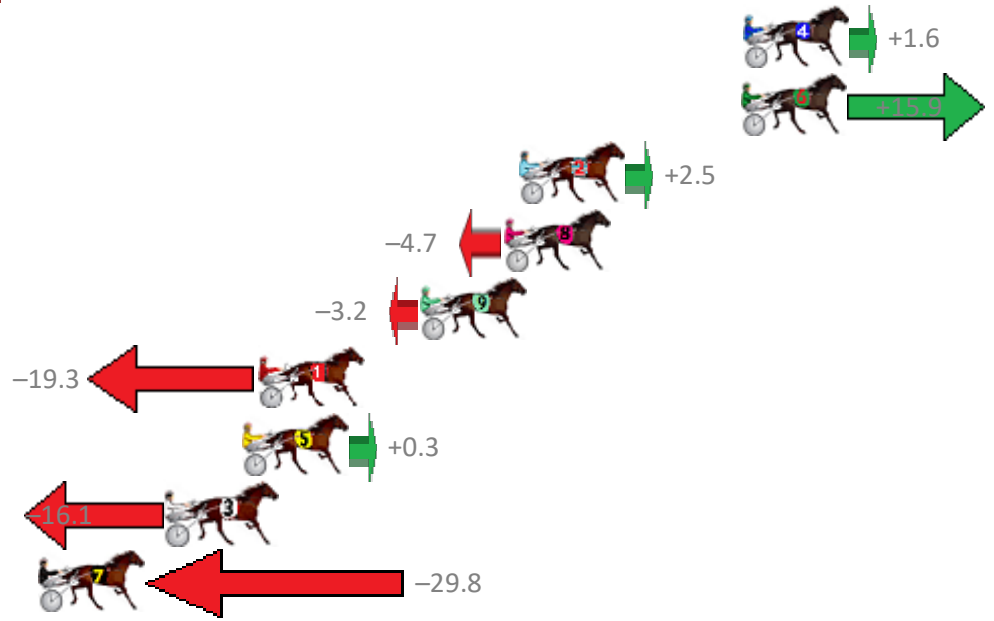

Redcliffe Race 7 Distance 1780m

Thursday, 10 January 2019

Gross Time: 2:10.30 MileRate: 1:57.80 LeadTime: 11.10s First Qtr: 28.50s Second Qtr: 29.50s Third Qtr: 30.30s Fourth Qtr: 30.90s

No Horse	Plc	Margin	Time	800Time (W)	400 Time (W)
4 PRECIOUS CULLEN	1	0.0m	2:10.30	61.08s (1)	30.90s (1)
6 PROJECTILE	2	0.1m	2:10.31	59.98s (1)	30.29s (2)
2 DOOLITTLE DANDY	3	8.9m	2:10.99	61.01s (1)	31.36s (2)
8 GOODTIME STRIDE	4	9.5m	2:11.03	61.56s (0)	31.17s (0)
9 RUHTREBO	5	12.8m	2:11.29	61.44s (0)	31.09s (0)
1 ELMAUR JOY	6	19.3m	2:11.79	62.68s (0)	32.28s (0)
5 HEZ RAZOR SHARP	7	19.9m	2:11.84	61.18s (0)	31.65s (1)
3 MO JARNEY	8	22.9m	2:12.07	62.43s (1)	32.27s (1)
7 JUSTA DALE	9	109.8m	2:18.78	63.48s (0)	33.97s (0)

Finish Position and metres gained from 800m

Sectionals
Powered by

PJ Harness Analyser
Master harness racing with the power of sectionals
Owners, Trainers and Punters - Check out what's new at www.pjdata.com.au

The Racing Queensland Board (trading as Racing Queensland) and provider are not responsible for the completeness or accuracy of any of the information contained herein, and makes no representations about its suitability for any purpose.