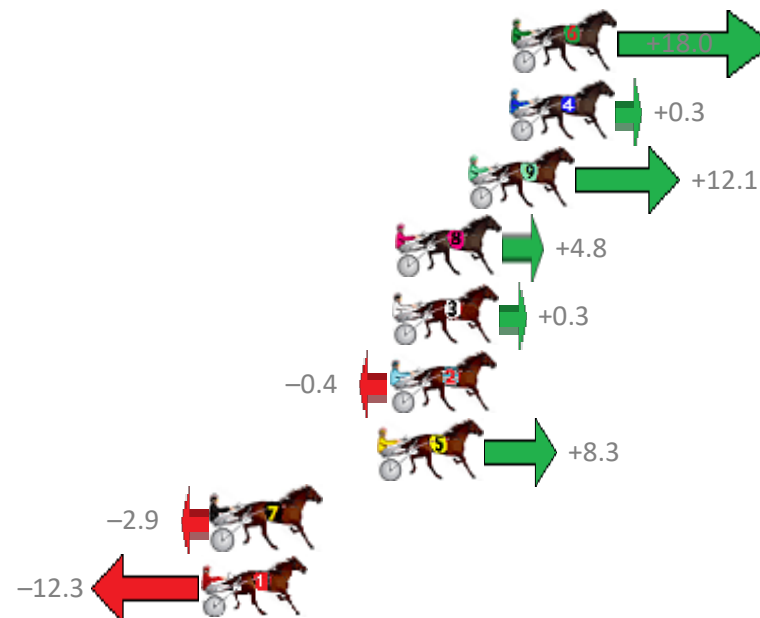

Redcliffe Race 6 Distance 1780m

Thursday, 10 January 2019

Gross Time: 2:13.00 MileRate: 2:00.20 LeadTime: 11.20s First Qtr: 30.90s Second Qtr: 31.80s Third Qtr: 29.20s Fourth Qtr: 29.90s

No Horse	Plc	Margin	Time	800Time (W)	400 Time (W)
6 JAX NAVARO	1	0.0m	2:13.00	57.77s (2)	29.80s (2)
4 TELL THE FUTURE	2	0.1m	2:13.01	59.08s (1)	29.86s (1)
9 SHERIFF JUJON	3	1.7m	2:13.13	58.21s (1)	29.46s (2)
8 SPLASH OF GOLD	4	4.6m	2:13.34	58.75s (1)	29.44s (1)
3 RITCHIE BEE	5	4.7m	2:13.35	59.08s (1)	29.82s (1)
2 THERESACHANCE	6	4.8m	2:13.36	59.13s (0)	29.90s (0)
5 UNASSUMING CHAMP	7	5.3m	2:13.40	58.49s (0)	29.38s (2)
7 PLATINUM ART	8	11.9m	2:13.89	59.31s (0)	30.00s (0)
1 DONNY JONES	9	12.3m	2:13.92	60.01s (0)	30.82s (0)

Finish Position and metres gained from 800m

Sectionals
Powered by

PJ Harness Analyser
Master harness racing with the power of sectionals
Owners, Trainers and Punters - Check out what's new at www.pjdata.com.au

The Racing Queensland Board (trading as Racing Queensland) and provider are not responsible for the completeness or accuracy of any of the information contained herein, and makes no representations about its suitability for any purpose.