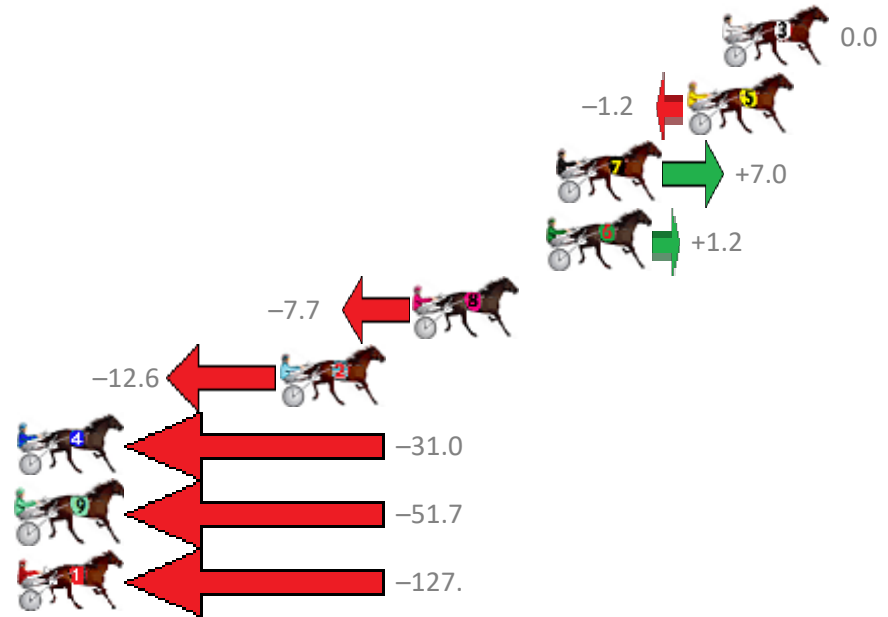

Redcliffe Race 2 Distance 2040m

Thursday, 10 January 2019

Gross Time: 2:31.50 MileRate: 1:59.50 LeadTime: 30.90s First Qtr: 29.80s Second Qtr: 31.10s Third Qtr: 29.50s Fourth Qtr: 30.20s

No Horse	Plc	Margin	Time	800Time (W)	400 Time (W)
3 FUTURE FUN	1	0.0m	2:31.50	59.70s (0)	30.20s (0)
5 SAINT KILDA BEACH	2	1.4m	2:31.61	59.79s (1)	30.26s (1)
7 MACH TORQUE	3	6.6m	2:32.00	59.18s (2)	30.02s (2)
6 MY ULTIMATE JOE	4	7.0m	2:32.03	59.61s (2)	30.44s (2)
8 ALL GOOD WALLY	5	12.3m	2:32.43	60.27s (1)	30.62s (1)
2 PARKLANE LASS	6	17.6m	2:32.83	60.64s (0)	31.03s (0)
4 BEYONSKI	7	50.0m	2:35.27	62.01s (1)	32.30s (1)
9 FAVOURITE MISS	8	60.7m	2:36.08	63.56s (1)	33.57s (1)
1 ROSSNIC ANNA	9	137.9m	2:41.91	69.21s (0)	37.15s (0)

Finish Position and metres gained from 800m

Sectionals
Powered by

PJ Harness Analyser
Master harness racing with the power of sectionals
Owners, Trainers and Punters - Check out what's new at www.pjdata.com.au

The Racing Queensland Board (trading as Racing Queensland) and provider are not responsible for the completeness or accuracy of any of the information contained herein, and makes no representations about its suitability for any purpose.