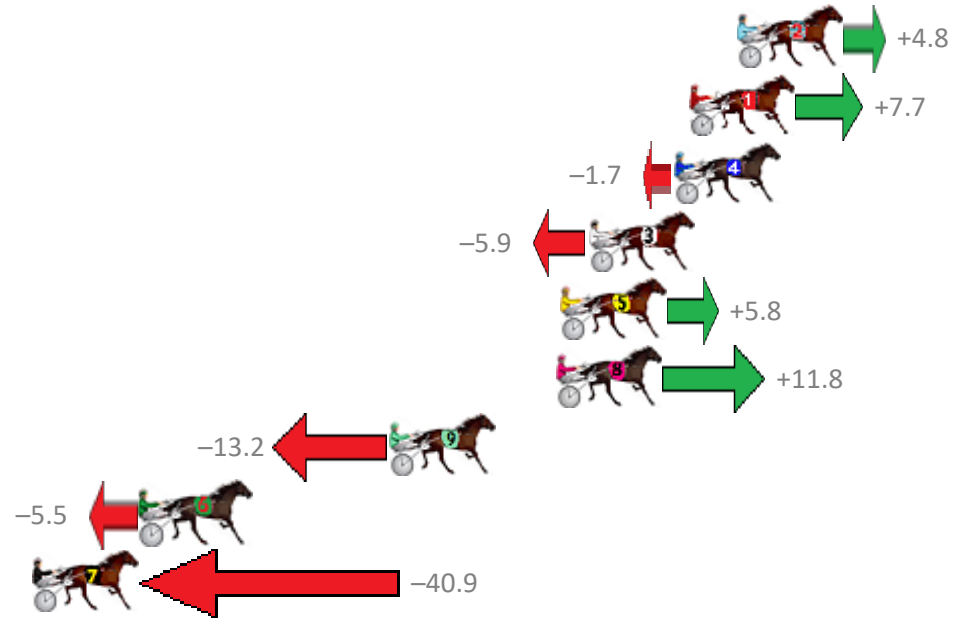

Redcliffe Race 3 Distance 2040m

Thursday, 10 January 2019

Gross Time: 2:33.80 MileRate: 2:01.30 LeadTime: 29.90s First Qtr: 32.40s Second Qtr: 30.70s Third Qtr: 29.40s Fourth Qtr: 31.40s

No Horse	Plc	Margin	Time	800Time (W)	400 Time (W)
2 ROCKNROLL PROMISE	1	0.0m	2:33.80	60.44s (0)	31.07s (0)
1 MONTEREY JACK	2	1.9m	2:33.95	60.21s (0)	30.70s (2)
4 WEASEL	3	2.5m	2:34.00	60.93s (1)	31.47s (1)
3 ELZBOY	4	5.9m	2:34.26	61.25s (0)	31.86s (0)
5 MICKEE CULLEN	5	7.0m	2:34.35	60.36s (1)	31.43s (2)
8 SCOTT TOM	6	7.2m	2:34.37	59.90s (0)	30.85s (0)
9 COAST WARNING	7	13.8m	2:34.88	61.80s (2)	32.29s (2)
6 GLASSCUTTERSPIRIT	8	23.7m	2:35.66	61.22s (1)	32.08s (1)
7 MYBELLA ROSE	9	47.5m	2:37.53	63.91s (1)	34.56s (1)

Finish Position and metres gained from 800m

Sectionals
Powered by

PJ Harness Analyser
Master harness racing with the power of sectionals
Owners, Trainers and Punters - Check out what's new at www.pjdata.com.au

The Racing Queensland Board (trading as Racing Queensland) and provider are not responsible for the completeness or accuracy of any of the information contained herein, and makes no representations about its suitability for any purpose.