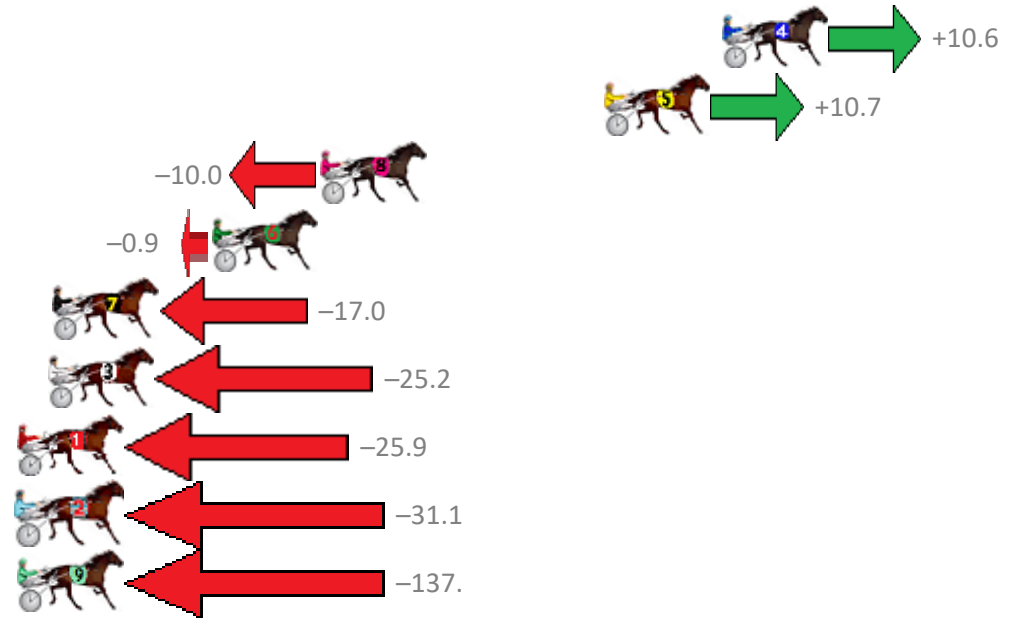

Redcliffe Race 1 Distance 2040m

Thursday, 10 January 2019

Gross Time: 2:32.50 MileRate: 2:00.30 LeadTime: 30.80s First Qtr: 30.50s Second Qtr: 31.10s Third Qtr: 29.80s Fourth Qtr: 30.30s

No Horse	Plc	Margin	Time	800Time (W)	400 Time (W)
4 GOTTA GO RALPHIE	1	0.0m	2:32.50	59.30s (1)	30.30s (2)
5 FAMOUS SHOES	2	4.7m	2:32.86	59.30s (1)	30.22s (2)
8 MODERN THOUGHT	3	16.0m	2:33.71	60.85s (1)	31.44s (1)
6 HERES MY NUMBER	4	20.3m	2:34.04	60.17s (2)	30.43s (1)
7 TAFFY BOY	5	26.6m	2:34.51	61.38s (0)	31.33s (1)
3 CHEYENNE AUTUMN	6	26.8m	2:34.53	61.99s (1)	31.72s (1)
1 GRINYDONTCHA	7	30.9m	2:34.84	62.05s (0)	31.96s (0)
2 MISS ROB ROY	8	31.1m	2:34.86	62.44s (0)	32.38s (0)
9 LUCKY NED PEPPER	9	317.6m	2:56.56	70.44s (0)	39.21s (0)

Finish Position and metres gained from 800m

Sectionals
Powered by

PJ Harness Analyser
Master harness racing with the power of sectionals
Owners, Trainers and Punters - Check out what's new at www.pjdata.com.au

The Racing Queensland Board (trading as Racing Queensland) and provider are not responsible for the completeness or accuracy of any of the information contained herein, and makes no representations about its suitability for any purpose.