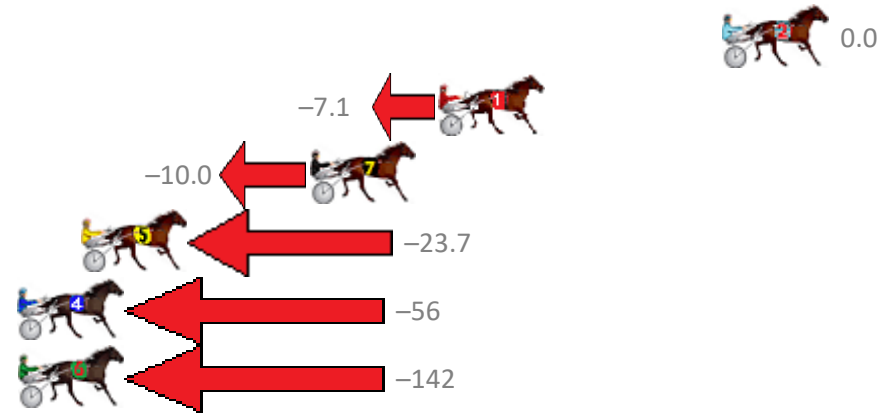

Redcliffe Race 4 Distance 2040m

Thursday, 10 January 2019

Gross Time: 2:34.50 MileRate: 2:01.80 LeadTime: 32.10s First Qtr: 31.70s Second Qtr: 30.40s Third Qtr: 30.20s Fourth Qtr: 30.10s

No Horse	Plc	Margin	Time	800Time (W)	400 Time (W)
2 RAINBOW ATOMIC	1	0.0m	2:34.50	60.30s (0)	30.10s (0)
1 THANKHEAVNFORGIRLS	2	11.3m	2:35.35	60.84s (0)	30.63s (0)
7 KIWI SOLDIER	3	16.4m	2:35.73	61.05s (1)	30.85s (2)
5 SCHOOPY	4	25.5m	2:36.42	62.09s (1)	31.64s (1)
4 EVERY THINGS ROSEY	5	155.4m	2:46.19	64.48s (0)	32.76s (0)
6 ENARMoured	6	271.4m	2:54.92	70.96s (0)	39.99s (0)

Finish Position and metres gained from 800m

Sectionals
Powered by

PJ Harness Analyser
Master harness racing with the power of sectionals
Owners, Trainers and Punters - Check out what's new at www.pjdata.com.au

The Racing Queensland Board (trading as Racing Queensland) and provider are not responsible for the completeness or accuracy of any of the information contained herein, and makes no representations about its suitability for any purpose.