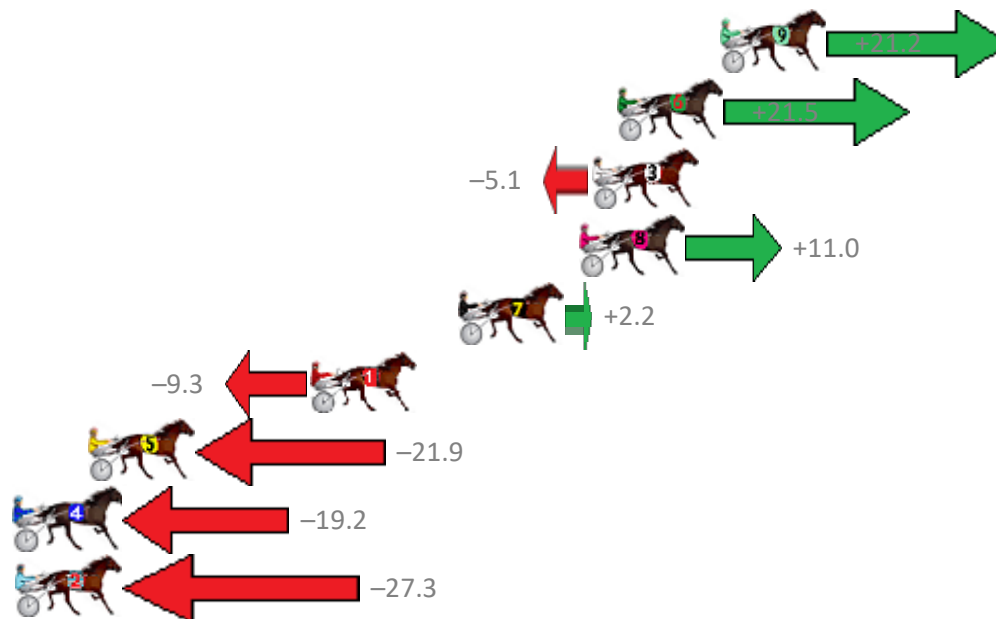

Redcliffe Race 8 Distance 2040m

Thursday, 10 January 2019

Gross Time: 2:31.90 MileRate: 1:59.80 LeadTime: 31.40s First Qtr: 30.30s Second Qtr: 29.50s Third Qtr: 29.50s Fourth Qtr: 31.20s

No Horse	Plc	Margin	Time	800Time (W)	400 Time (W)
9 ZED CODE	1	0.0m	2:31.90	59.09s (1)	30.20s (2)
6 TOO GOOD FOR YOU	2	4.1m	2:32.22	59.07s (1)	30.43s (1)
3 FAKEROCKNROLL	3	5.1m	2:32.30	61.09s (0)	31.60s (0)
8 LIVE IN STYLE	4	5.6m	2:32.34	59.87s (1)	31.06s (2)
7 TRAIN WRECK	5	10.4m	2:32.71	60.53s (0)	31.03s (0)
1 UNDERTHEKILT	6	16.3m	2:33.17	61.41s (0)	31.86s (0)
5 GOTOHEMOON	7	25.1m	2:33.86	62.36s (1)	32.89s (1)
4 PRETTYCOMPACT	8	36.8m	2:34.77	62.16s (0)	32.68s (0)
2 COWGIRLCHICK	9	37.7m	2:34.84	62.77s (1)	33.38s (1)

Finish Position and metres gained from 800m

Sectionals
Powered by

PJ Harness Analyser
Master harness racing with the power of sectionals
Owners, Trainers and Punters - Check out what's new at www.pjdata.com.au

The Racing Queensland Board (trading as Racing Queensland) and provider are not responsible for the completeness or accuracy of any of the information contained herein, and makes no representations about its suitability for any purpose.