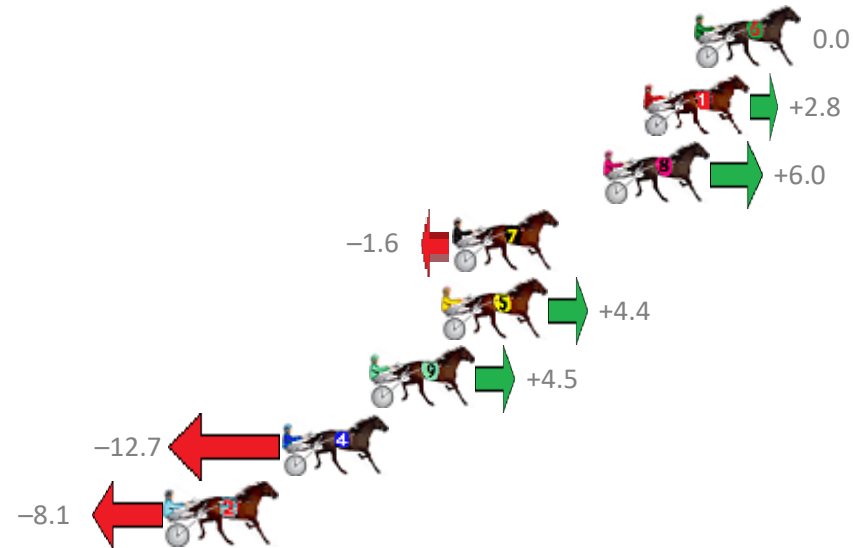

Albion Park Race 10 Distance 1660m

Saturday, 26 January 2019

Gross Time: 1:59.10   MileRate: 1:55.50   LeadTime: 3.30s   First Qtr: 28.60s   Second Qtr: 31.10s   Third Qtr: 28.60s   Fourth Qtr: 27.50s

NoHorse	Plc	Margin	Time	800Time (W)	400 Time (W)
6 ZARAS DELIGHT	1	0.0m	1:59.10	56.10s (0)	27.50s (0)
1 THE MUSE	2	2.0m	1:59.24	55.90s (0)	27.29s (0)
8 ANNIKA MAGIC	3	3.6m	1:59.35	55.68s (0)	27.07s (0)
7 GRINVIL	4	9.6m	1:59.76	56.21s (1)	27.58s (1)
5 GOODTIME STRIDE	5	10.0m	1:59.79	55.79s (0)	27.21s (0)
9 DARBY BRIGHTS	6	12.9m	1:59.99	55.78s (1)	27.25s (2)
4 MISS KENNY	7	16.3m	2:00.22	56.99s (1)	28.39s (1)
2 SACHE GIRL	8	20.9m	2:00.54	56.67s (1)	27.96s (1)

Finish Position and metres gained from 800m

Sectionals
Powered by

PJ Harness Analyser
Master harness racing with the power of sectionals
Owners, Trainers and Punters - Check out what's new at www.pjdata.com.au

The Racing Queensland Board (trading as Racing Queensland) and provider are not responsible for the completeness or accuracy of any of the information contained herein, and makes no representations about its suitability for any purpose.