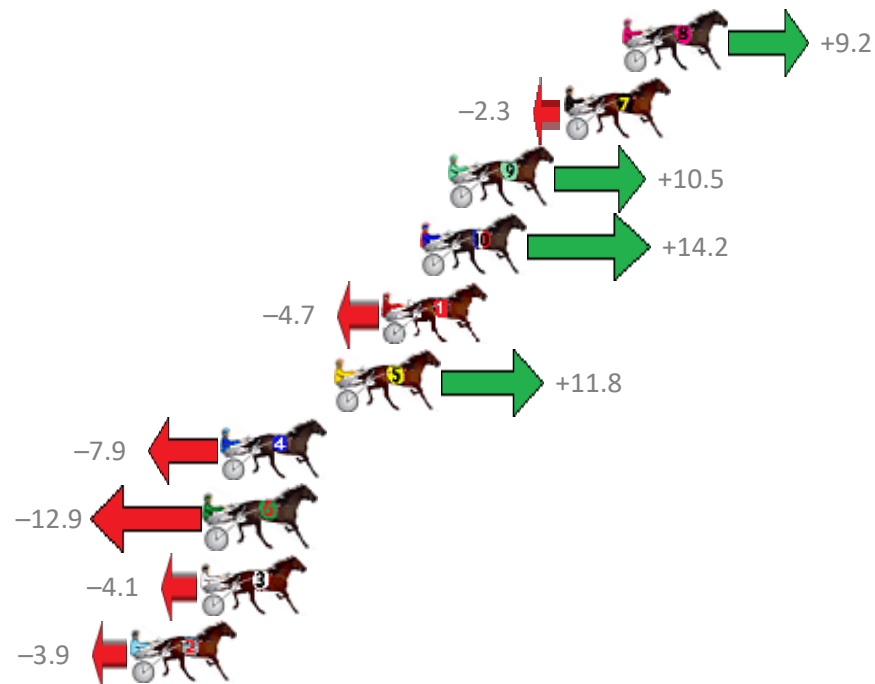

Albion Park Race 6 Distance 1660m

Saturday, 26 January 2019

Gross Time: 1:56.30 MileRate: 1:52.80 LeadTime: 3.30s First Qtr: 27.10s Second Qtr: 29.20s Third Qtr: 28.60s Fourth Qtr: 28.10s

No	Horse	Plc	Margin	Time	800Time (W)	400 Time (W)
8	GLENFERRIE HOOD	1	0.0m	1:56.30	56.05s (0)	27.43s (0)
7	MACH ALERT	2	2.3m	1:56.46	56.86s (0)	28.26s (0)
9	OHOKA PUNTER	3	6.9m	1:56.78	55.96s (1)	27.69s (2)
10	FRANKIE ROCKS	4	8.0m	1:56.86	55.69s (1)	27.44s (2)
1	KOTARE YORK	5	9.5m	1:56.97	57.03s (0)	28.40s (0)
5	INVINCIBLE LOXTON	6	11.4m	1:57.10	55.86s (2)	27.40s (1)
4	REMEMBER THEM	7	15.9m	1:57.42	57.26s (1)	28.43s (1)
6	GANGSTER BOY	8	16.5m	1:57.46	57.61s (1)	28.80s (1)
3	THE SPACE INVADER	9	16.7m	1:57.47	56.99s (1)	28.71s (2)
2	WATTLEBANK FLYER	10	19.5m	1:57.67	56.98s (0)	28.42s (0)

Finish Position and metres gained from 800m

Sectionals
Powered by

PJ Harness Analyser
Master harness racing with the power of sectionals
Owners, Trainers and Punters - Check out what's new at www.pjdata.com.au

The Racing Queensland Board (trading as Racing Queensland) and provider are not responsible for the completeness or accuracy of any of the information contained herein, and makes no representations about its suitability for any purpose.