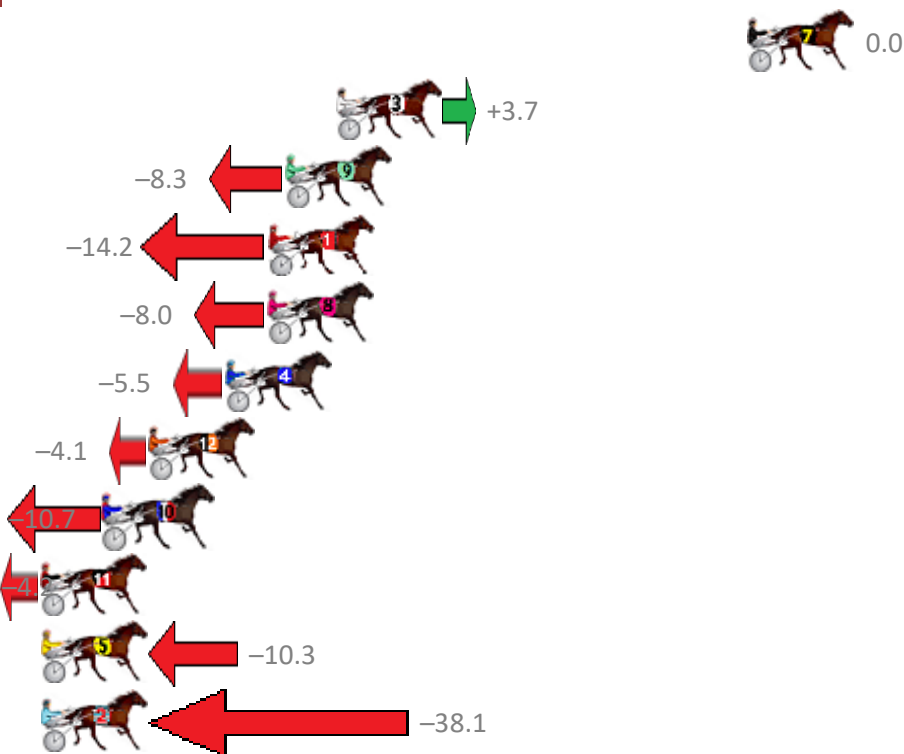

Albion Park Race 5 Distance 2138m

Saturday, 26 January 2019

Gross Time: 2:31.70 MileRate: 1:54.20 LeadTime: 36.60s First Qtr: 29.10s Second Qtr: 29.40s Third Qtr: 28.70s Fourth Qtr: 27.90s

NoHorse	Plc	Margin	Time	800Time (W)	400 Time (W)
7 MARETTI	1	0.0m	2:31.70	56.60s (0)	27.90s (0)
3 BUNDABURRA	2	16.3m	2:32.84	56.34s (1)	28.23s (2)
9 LENNY THE LEGEND	3	18.3m	2:32.98	57.19s (0)	28.42s (0)
1 SPIKE BROMAC	4	19.0m	2:33.03	57.60s (0)	28.83s (0)
8 CLINTAL DO	4	19.0m	2:33.03	57.17s (1)	29.09s (1)
4 OUR MILLWOOD MAIZI	6	20.7m	2:33.14	56.99s (1)	28.66s (1)
12 ROCK WITH SAM	7	23.7m	2:33.35	56.89s (0)	28.06s (1)
10 EVERYTHING	8	25.5m	2:33.48	57.36s (0)	28.55s (0)
11 WITH AUTHORITY	9	28.4m	2:33.68	56.90s (1)	28.70s (2)
5 CANKICKATARGET	10	34.9m	2:34.13	57.33s (0)	28.70s (2)
2 LEXUS ON THE BEACH	11	44.3m	2:34.79	59.30s (1)	29.83s (1)

Finish Position and metres gained from 800m

Sectionals
Powered by

PJ Harness Analyser
Master harness racing with the power of sectionals
Owners, Trainers and Punters - Check out what's new at www.pjdata.com.au

The Racing Queensland Board (trading as Racing Queensland) and provider are not responsible for the completeness or accuracy of any of the information contained herein, and makes no representations about its suitability for any purpose.