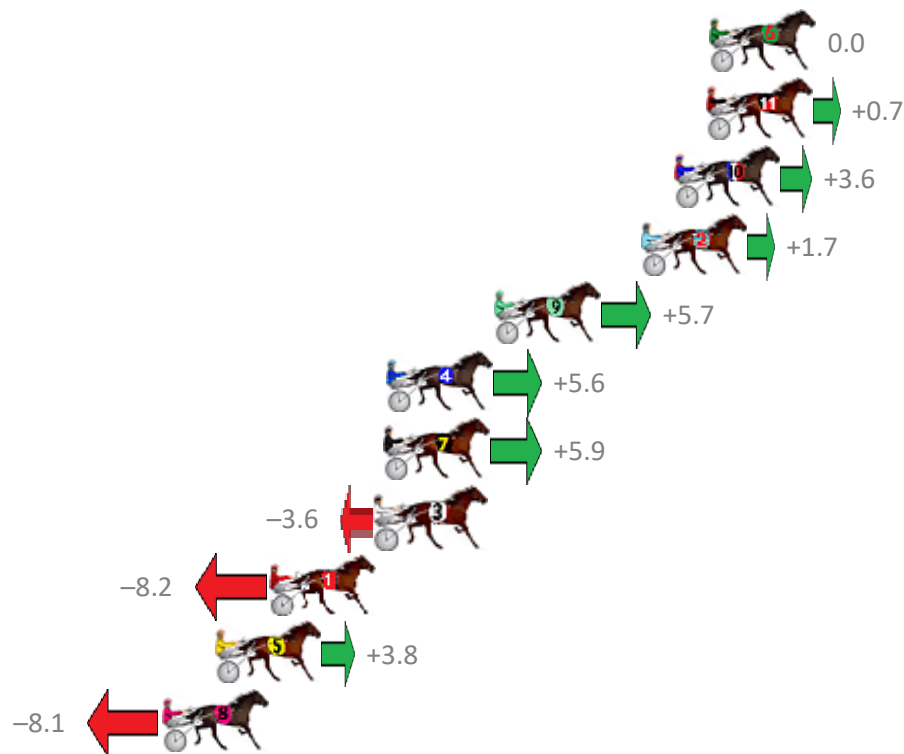

Albion Park Race 7 Distance 2138m

Saturday, 26 January 2019

Gross Time: 2:36.00 MileRate: 1:57.40 LeadTime: 38.20s First Qtr: 31.30s Second Qtr: 31.50s Third Qtr: 28.70s Fourth Qtr: 26.30s

NoHorse	Plc	Margin	Time	800Time (W)	400 Time (W)
6 SLICE OF HEAVEN	1	0.0m	2:36.00	55.00s (0)	26.30s (0)
11 COLT THIRTY ONE	2	0.1m	2:36.01	54.95s (1)	26.19s (1)
10 LILAC FLASH	3	1.4m	2:36.09	54.75s (1)	25.94s (1)
2 CLARKEY	4	2.7m	2:36.18	54.88s (0)	26.14s (0)
9 WATCH PULP FICTION	5	8.5m	2:36.56	54.61s (1)	26.42s (2)
4 MANDY KRIDEN	6	12.8m	2:36.84	54.62s (0)	26.05s (1)
7 SHARDS HALO	7	12.9m	2:36.85	54.59s (1)	26.41s (2)
3 TOP TRIO	8	13.2m	2:36.87	55.25s (1)	26.42s (1)
1 CASINO TOMMY	9	17.4m	2:37.14	55.56s (0)	26.71s (0)
5 COLD IDEAL	10	19.6m	2:37.29	54.74s (1)	26.55s (2)
8 SIR JULIAN	11	21.7m	2:37.43	55.56s (0)	26.69s (0)

Finish Position and metres gained from 800m

Sectionals
Powered by

PJ Harness Analyser
Master harness racing with the power of sectionals
Owners, Trainers and Punters - Check out what's new at www.pjdata.com.au

The Racing Queensland Board (trading as Racing Queensland) and provider are not responsible for the completeness or accuracy of any of the information contained herein, and makes no representations about its suitability for any purpose.