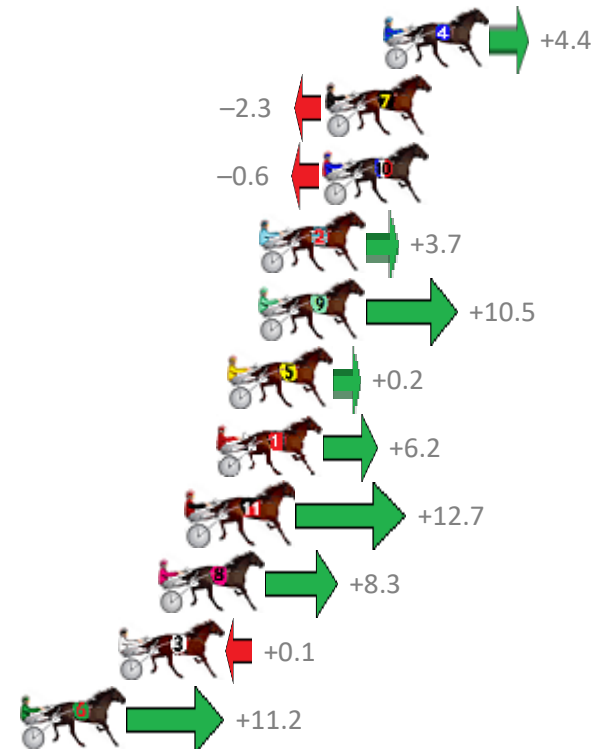

Finish Position and metres gained from 800m

Sectionals
Powered by

PJ Harness Analyser
Master harness racing with the power of sectionals
Owners, Trainers and Punters - Check out what's new at www.pjdata.com.au