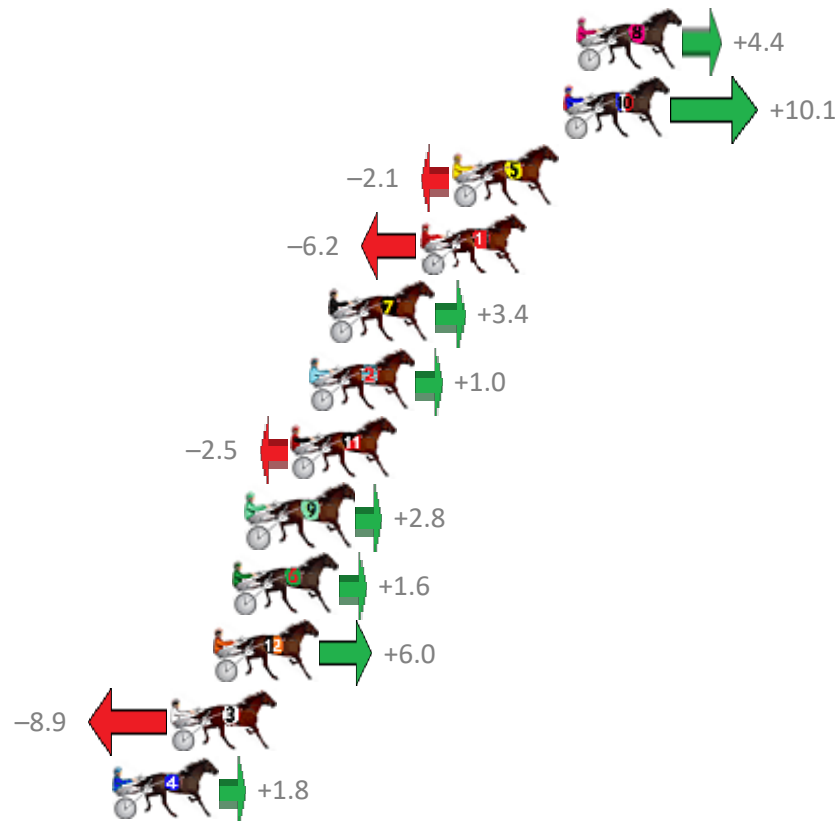

Albion Park Race 2 Distance 1660m

Saturday, 26 January 2019

Gross Time: 1:58.40 MileRate: 1:54.80 LeadTime: 3.30s First Qtr: 27.60s Second Qtr: 30.60s Third Qtr: 28.80s Fourth Qtr: 28.10s

NoHorse	Plc	Margin	Time	800Time (W)	400 Time (W)
8 PARISIAN ROCKSTAR	1	0.0m	1:58.40	56.59s (0)	27.80s (0)
10 GOTTA GOOD REASON	2	0.5m	1:58.44	56.18s (2)	27.98s (2)
5 OUR MAJOR DAY	3	4.9m	1:58.74	57.05s (1)	28.28s (1)
1 TED WEST	4	6.2m	1:58.84	57.34s (0)	28.54s (0)
7 ONE WISE MAN	5	9.8m	1:59.09	56.66s (0)	27.76s (0)
2 MACHEASY	6	10.6m	1:59.14	56.83s (1)	27.97s (1)
11 LYNNSANITY	7	11.3m	1:59.19	57.08s (0)	28.23s (0)
9 IMA TOP TYCOON	8	13.0m	1:59.31	56.70s (1)	27.85s (1)
6 OFFICIANADO	9	13.6m	1:59.36	56.79s (2)	28.20s (2)
12 ONE MANS PASS	10	14.4m	1:59.41	56.47s (0)	27.62s (0)
3 TIWANAKU	11	16.1m	1:59.53	57.53s (1)	28.65s (1)
4 CIRCLE LINE	12	18.4m	1:59.69	56.77s (1)	28.17s (2)

Finish Position and metres gained from 800m

Sectionals
Powered by

PJ Harness Analyser
Master harness racing with the power of sectionals
Owners, Trainers and Punters - Check out what's new at www.pjdata.com.au

The Racing Queensland Board (trading as Racing Queensland) and provider are not responsible for the completeness or accuracy of any of the information contained herein, and makes no representations about its suitability for any purpose.