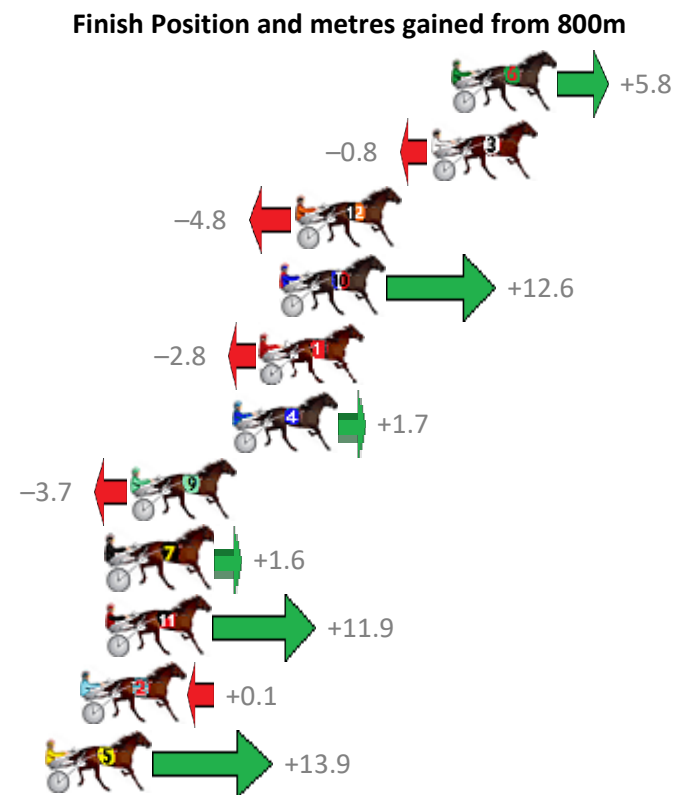

Albion Park Race 3 Distance 1660m

Saturday, 26 January 2019

Gross Time: 1:59.00 MileRate: 1:55.40 LeadTime: 3.30s First Qtr: 27.00s Second Qtr: 30.80s Third Qtr: 29.40s Fourth Qtr: 28.50s

NoHorse	Plc	Margin	Time	800Time (W)	400 Time (W)
6 FAME ASSURED	1	0.0m	1:59.00	57.48s (1)	28.37s (2)
3 TOM ME GUN	2	0.8m	1:59.06	57.96s (0)	28.56s (0)
12 TENNYSON BROMAC	3	6.2m	1:59.44	58.25s (1)	28.81s (1)
10 AQUA MISS	4	6.8m	1:59.48	56.99s (1)	28.44s (2)
1 GUNRNEEDABIGRBOAT	5	7.6m	1:59.54	58.10s (0)	28.67s (0)
4 PACIFIC DRUMS	6	8.7m	1:59.62	57.78s (1)	28.65s (1)
9 BLINGITTOHEMAX	7	12.7m	1:59.90	58.17s (0)	28.72s (0)
7 RED CHARMER	8	13.6m	1:59.97	57.78s (0)	28.44s (0)
11 LIFEONTHEBEACH	9	13.7m	1:59.98	57.04s (1)	28.56s (2)
2 ZED CODE	10	14.7m	2:00.05	57.89s (1)	28.74s (1)
5 PINUP BOY	11	16.1m	2:00.15	56.89s (0)	28.36s (2)

Sectionals
Powered by

PJ Harness Analyser
Master harness racing with the power of sectionals
Owners, Trainers and Punters - Check out what's new at www.pjdata.com.au

The Racing Queensland Board (trading as Racing Queensland) and provider are not responsible for the completeness or accuracy of any of the information contained herein, and makes no representations about its suitability for any purpose.