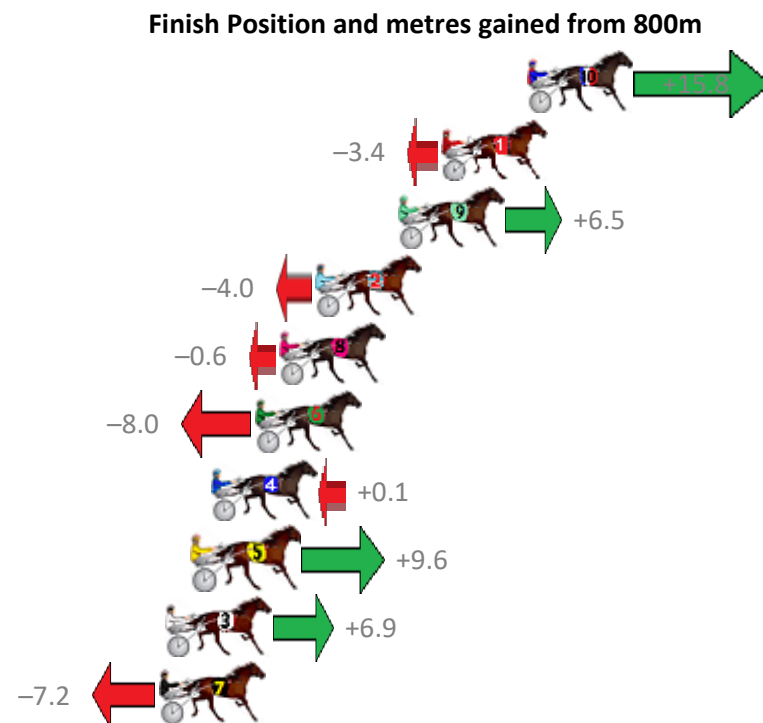

Albion Park Race 4 Distance 1660m

Saturday, 26 January 2019

Gross Time: 2:00.60 MileRate: 1:56.90 LeadTime: 3.30s First Qtr: 27.70s Second Qtr: 31.80s Third Qtr: 29.80s Fourth Qtr: 28.00s

NoHorse	Plc	Margin	Time	800Time (W)	400 Time (W)
10 MR MEDDLE	1	0.0m	2:00.60	56.66s (2)	27.58s (2)
1 BACK PAGE NEWS	2	3.4m	2:00.84	58.05s (0)	28.24s (0)
9 ALPHA STYX	3	5.1m	2:00.96	57.33s (2)	28.26s (2)
2 FIERY BLUE CHIP	4	8.4m	2:01.19	58.09s (0)	28.21s (0)
8 BROADWATER	5	9.8m	2:01.29	57.84s (0)	27.96s (0)
6 THE GOLDEN CROSS	6	10.8m	2:01.36	58.38s (1)	28.62s (1)
4 FLASH UNDER FIRE	7	12.5m	2:01.47	57.79s (1)	28.13s (1)
5 JAX NAVARO	8	13.2m	2:01.52	57.11s (1)	27.86s (0)
3 PLAYNSERIOUS	9	14.3m	2:01.60	57.30s (2)	28.16s (2)
7 ZALTA	10	14.6m	2:01.62	58.32s (1)	28.59s (1)