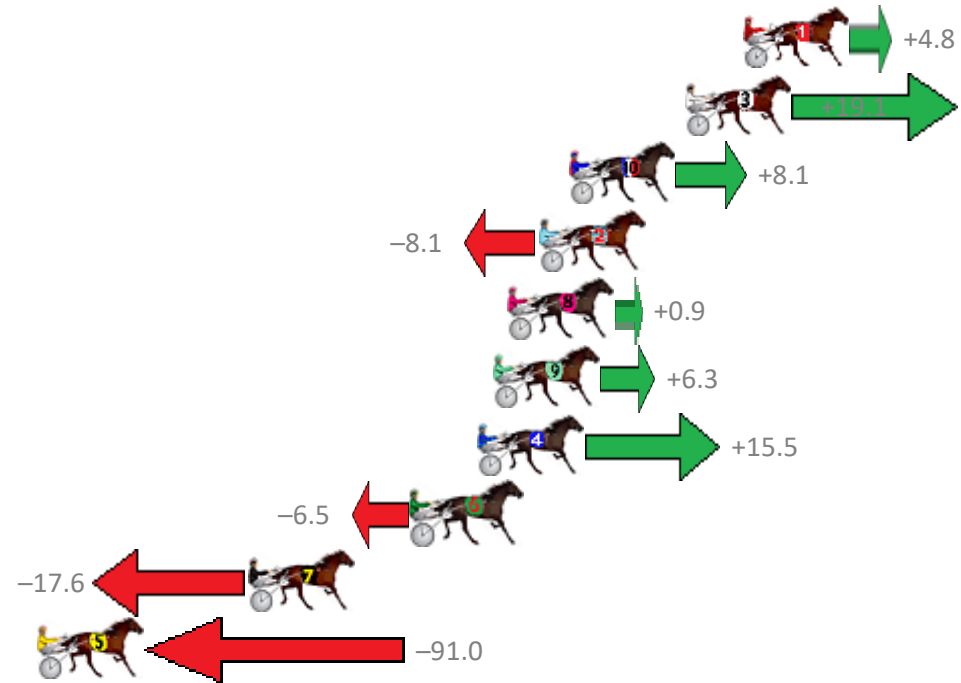

Albion Park Race 9 Distance 1660m

Saturday, 26 January 2019

Gross Time: 1:59.60 MileRate: 1:55.90 LeadTime: 3.20s First Qtr: 27.00s Second Qtr: 30.50s Third Qtr: 29.50s Fourth Qtr: 29.40s

NoHorse	Plc	Margin	Time	800Time (W)	400 Time (W)
1 OYSTER STRIDE	1	0.0m	1:59.60	58.55s (0)	29.08s (0)
3 ROCKNROLL EMMA	2	2.3m	1:59.77	57.49s (1)	28.45s (1)
10 KURAHAUPO GAMBLER	3	6.9m	2:00.11	58.30s (0)	28.91s (0)
2 OCEANS PREDATOR	4	8.1m	2:00.20	59.50s (0)	30.00s (0)
8 ERNIE BARRASSO	5	9.3m	2:00.28	58.83s (0)	29.41s (0)
9 CROWNING GLORY	6	9.9m	2:00.33	58.44s (1)	29.35s (1)
4 ARBIT MAJOR	7	10.5m	2:00.37	57.76s (1)	28.78s (0)
6 JACKS AT THE BEACH	8	13.1m	2:00.56	59.38s (1)	29.97s (2)
7 SON OF MARA	9	19.6m	2:01.04	60.20s (1)	30.58s (1)
5 PERFECT JESSE	10	102.4m	2:07.13	65.60s (1)	36.10s (2)

Finish Position and metres gained from 800m

Sectionals
Powered by

PJ Harness Analyser
Master harness racing with the power of sectionals
Owners, Trainers and Punters - Check out what's new at www.pjdata.com.au

The Racing Queensland Board (trading as Racing Queensland) and provider are not responsible for the completeness or accuracy of any of the information contained herein, and makes no representations about its suitability for any purpose.