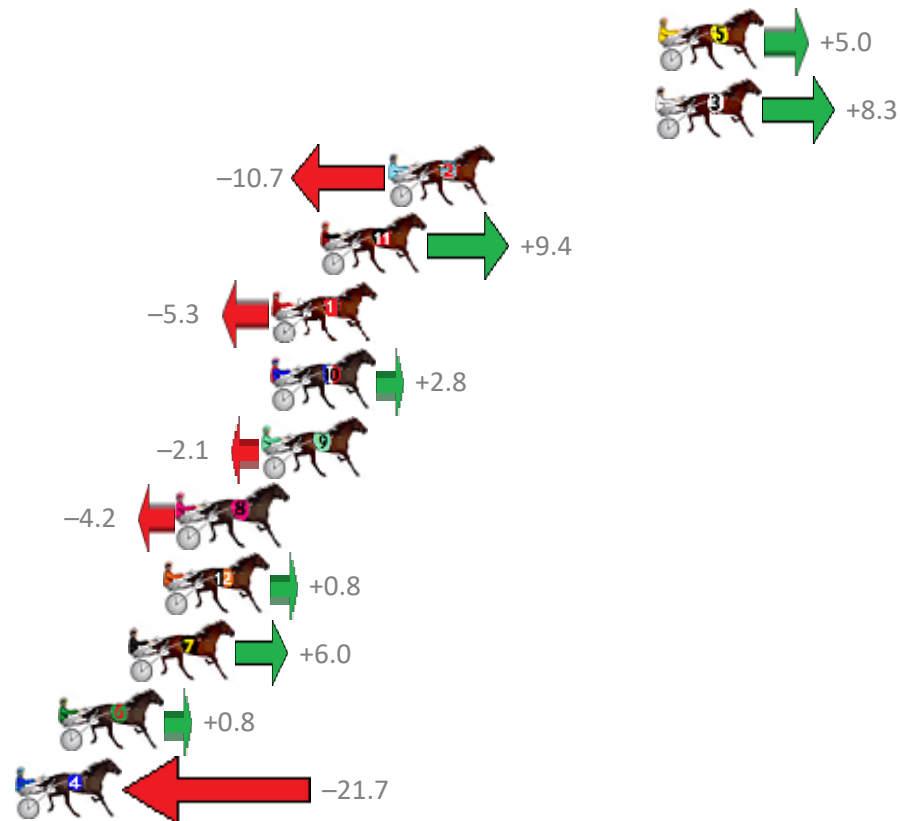

Albion Park Race 8 Distance 1660m

Saturday, 26 January 2019

Gross Time: 1:57.90 MileRate: 1:54.30 LeadTime: 3.40s First Qtr: 28.10s Second Qtr: 29.30s Third Qtr: 28.30s Fourth Qtr: 28.80s

NoHorse	Plc	Margin	Time	800Time (W)	400 Time (W)
5 WERELIVINGTHEDREA	1	0.0m	1:57.90	56.74s (0)	28.47s (0)
3 CHARLYSE	2	0.1m	1:57.91	56.51s (1)	28.40s (2)
2 BIG IN AMERICA	3	10.7m	1:58.67	57.86s (0)	29.57s (0)
11 JOSSIE JAMES	4	13.4m	1:58.86	56.43s (1)	28.51s (2)
1 CAESARS ASTRUM	5	15.3m	1:59.00	57.48s (0)	29.02s (0)
10 CHLOES CLOUD	6	15.4m	1:59.01	56.90s (1)	28.96s (2)
9 MIGHT AND MAIN	7	15.7m	1:59.03	57.25s (1)	29.33s (3)
8 LIFEINHEAVEN	8	19.0m	1:59.27	57.40s (0)	29.22s (1)
12 JUST ROKIN	9	19.6m	1:59.31	57.04s (0)	28.99s (0)
7 CALL ME YOURS	10	21.0m	1:59.41	56.67s (1)	28.80s (1)
6 MISS CATALINA	11	23.8m	1:59.61	57.04s (0)	28.99s (0)
4 KOTARE KASAI	12	25.5m	1:59.74	58.65s (1)	30.39s (1)

Finish Position and metres gained from 800m

Sectionals
Powered by

PJ Harness Analyser
Master harness racing with the power of sectionals
Owners, Trainers and Punters - Check out what's new at www.pjdata.com.au

The Racing Queensland Board (trading as Racing Queensland) and provider are not responsible for the completeness or accuracy of any of the information contained herein, and makes no representations about its suitability for any purpose.