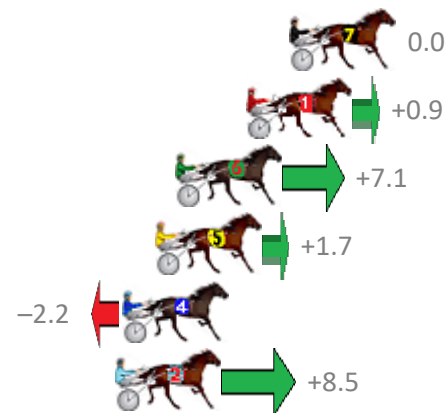

Albion Park Race 11 Distance 2647m

Saturday, 26 January 2019

Gross Time: 3:24.50   MileRate: 2:03.90   LeadTime: 84.00s   First Qtr: 32.20s   Second Qtr: 30.60s   Third Qtr: 29.30s   Fourth Qtr: 28.40s

NoHorse	Plc	Margin	Time	800Time (W)	400 Time (W)
7 MISTER GUNSEN	1	0.0m	3:24.50	57.70s (0)	28.40s (0)
1 QUIETLY SPOKEN	2	1.7m	3:24.62	57.64s (1)	28.31s (1)
6 MIRACLE RISING	3	4.5m	3:24.82	57.19s (1)	27.85s (1)
5 SOUTHERN ALPS	4	5.3m	3:24.88	57.58s (1)	28.24s (1)
4 IVANOV	5	6.6m	3:24.97	57.86s (0)	28.49s (0)
2 ASTRAL RULER	6	6.9m	3:24.99	57.09s (0)	27.95s (0)

Finish Position and metres gained from 800m

Sectionals
Powered by

PJ Harness Analyser
Master harness racing with the power of sectionals
Owners, Trainers and Punters - Check out what's new at www.pjdata.com.au

The Racing Queensland Board (trading as Racing Queensland) and provider are not responsible for the completeness or accuracy of any of the information contained herein, and makes no representations about its suitability for any purpose.