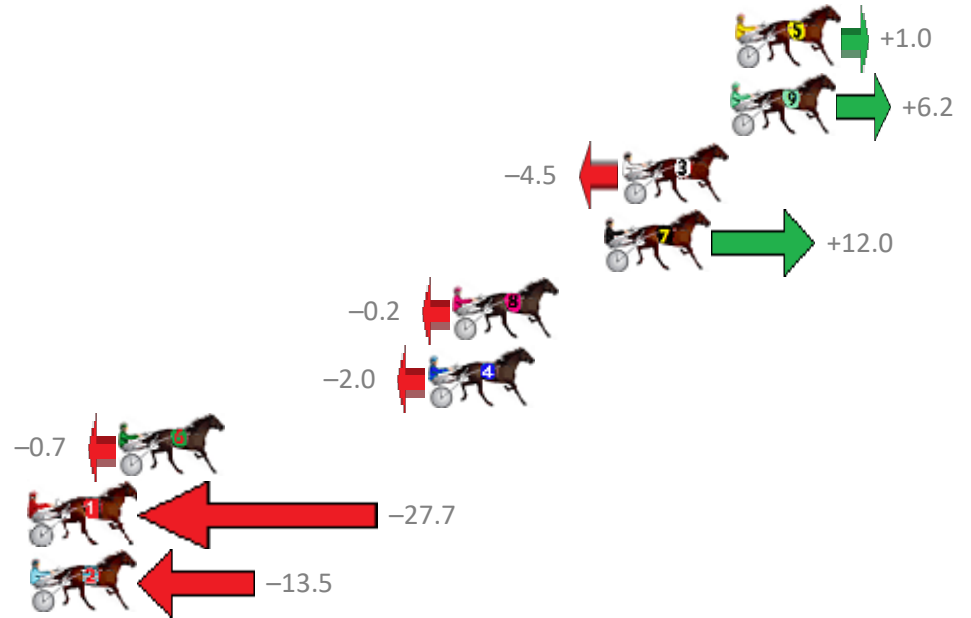

Redcliffe Race 4 Distance 1780m

Thursday, 31 January 2019

Gross Time: 2:12.40 MileRate: 1:59.70 LeadTime: 10.90s First Qtr: 31.80s Second Qtr: 29.60s Third Qtr: 29.70s Fourth Qtr: 30.40s

No Horse	Plc	Margin	Time	800Time (W)	400 Time (W)
5 MY ULTIMATE JOE	1	0.0m	2:12.40	60.02s (1)	30.40s (1)
9 DONT BE JEALOUS	2	0.2m	2:12.42	59.63s (1)	30.05s (1)
3 MAYWYN A JUG ORTW	3	4.5m	2:12.74	60.44s (0)	30.74s (0)
7 JUST JOSHIN	4	5.2m	2:12.80	59.20s (1)	29.64s (1)
8 GROOVY MISS ANNIE	5	11.2m	2:13.25	60.12s (1)	30.48s (1)
4 BETTERTHAN TORQUE	6	12.2m	2:13.33	60.25s (0)	30.55s (0)
6 GIGANTIC JASPER	7	24.5m	2:14.26	60.15s (1)	30.65s (1)
1 COULDNTNOKHIMBAK	8	33.1m	2:14.92	62.18s (0)	32.52s (0)
2 EVERY THINGS ROSEY	9	33.5m	2:14.95	61.11s (0)	31.41s (0)

Finish Position and metres gained from 800m

Sectionals
Powered by

PJ Harness Analyser
Master harness racing with the power of sectionals
Owners, Trainers and Punters - Check out what's new at www.pjdata.com.au

The Racing Queensland Board (trading as Racing Queensland) and provider are not responsible for the completeness or accuracy of any of the information contained herein, and makes no representations about its suitability for any purpose.