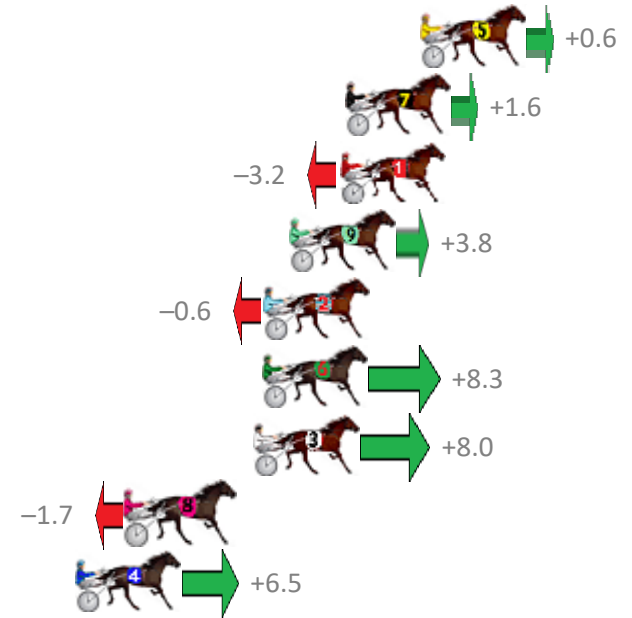

Redcliffe Race 9 Distance 2040m

Thursday, 31 January 2019

Gross Time: 2:34.00 MileRate: 2:01.50 LeadTime: 32.40s First Qtr: 31.70s Second Qtr: 31.90s Third Qtr: 28.70s Fourth Qtr: 29.30s

No Horse	Plc	Margin	Time	800Time (W)	400 Time (W)
5 CHLOES CLOUD	1	0.0m	2:34.00	57.96s (1)	29.23s (1)
7 THE HARLEM HAMMER	2	3.0m	2:34.22	57.88s (0)	29.20s (0)
1 SPLASH OF GOLD	3	3.2m	2:34.23	58.23s (0)	29.53s (0)
9 OLIVER WINKLE	4	5.2m	2:34.38	57.72s (0)	29.01s (0)
2 YKIKAFIL	5	6.2m	2:34.45	58.04s (1)	29.33s (1)
6 ELMS CREEK	6	6.3m	2:34.46	57.40s (0)	28.75s (0)
3 EPIRUS BOY	7	6.6m	2:34.48	57.42s (1)	28.73s (1)
8 GUTS	8	11.7m	2:34.86	58.12s (1)	29.47s (2)
4 THE GUN ROCKSTAR	9	13.7m	2:35.00	57.53s (1)	28.88s (1)

Finish Position and metres gained from 800m

Sectionals
Powered by

PJ Harness Analyser
Master harness racing with the power of sectionals
Owners, Trainers and Punters - Check out what's new at www.pjdata.com.au

The Racing Queensland Board (trading as Racing Queensland) and provider are not responsible for the completeness or accuracy of any of the information contained herein, and makes no representations about its suitability for any purpose.