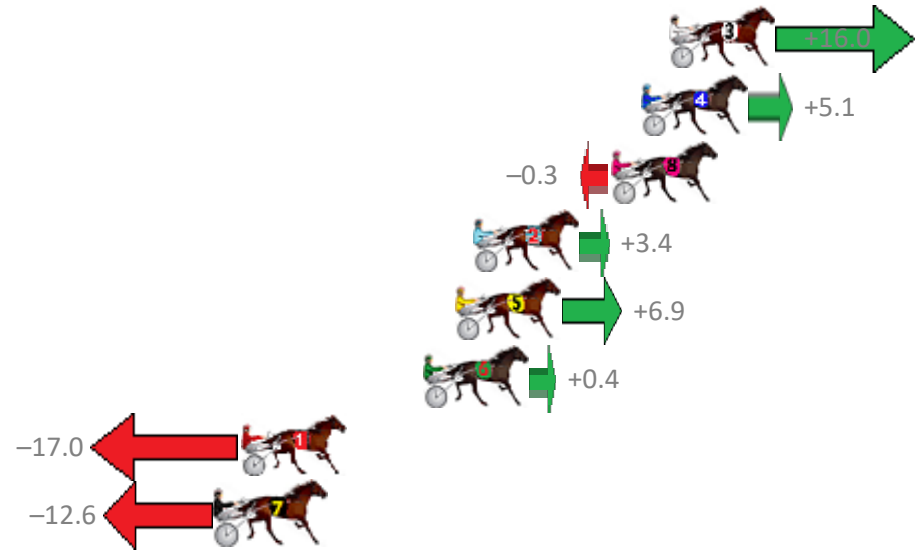

Redcliffe Race 3 Distance 1780m

Thursday, 31 January 2019

Gross Time: 2:11.60 MileRate: 1:59.00 LeadTime: 10.90s First Qtr: 29.60s Second Qtr: 30.50s Third Qtr: 29.80s Fourth Qtr: 30.80s

No Horse	Plc	Margin	Time	800Time (W)	400 Time (W)
3 ULTIMATE AD	1	0.0m	2:11.60	59.39s (1)	29.57s (1)
4 FEEL THE REIGN	2	1.1m	2:11.68	60.21s (1)	30.42s (1)
8 VELOCE BELLA	3	2.3m	2:11.78	60.62s (1)	30.98s (1)
2 DALACOS EMPRESS	4	7.8m	2:12.20	60.34s (1)	30.55s (1)
5 MACS CHOICE	5	8.5m	2:12.25	60.08s (0)	30.25s (0)
6 ROWDYS ACE	6	9.8m	2:12.35	60.57s (0)	30.69s (0)
1 RED LUCK	7	17.0m	2:12.91	61.89s (0)	31.89s (0)
7 SHERIFF JUJON	8	18.0m	2:12.99	61.55s (0)	31.65s (0)

Finish Position and metres gained from 800m

Sectionals
Powered by

PJ Harness Analyser
Master harness racing with the power of sectionals
Owners, Trainers and Punters - Check out what's new at www.pjdata.com.au

The Racing Queensland Board (trading as Racing Queensland) and provider are not responsible for the completeness or accuracy of any of the information contained herein, and makes no representations about its suitability for any purpose.