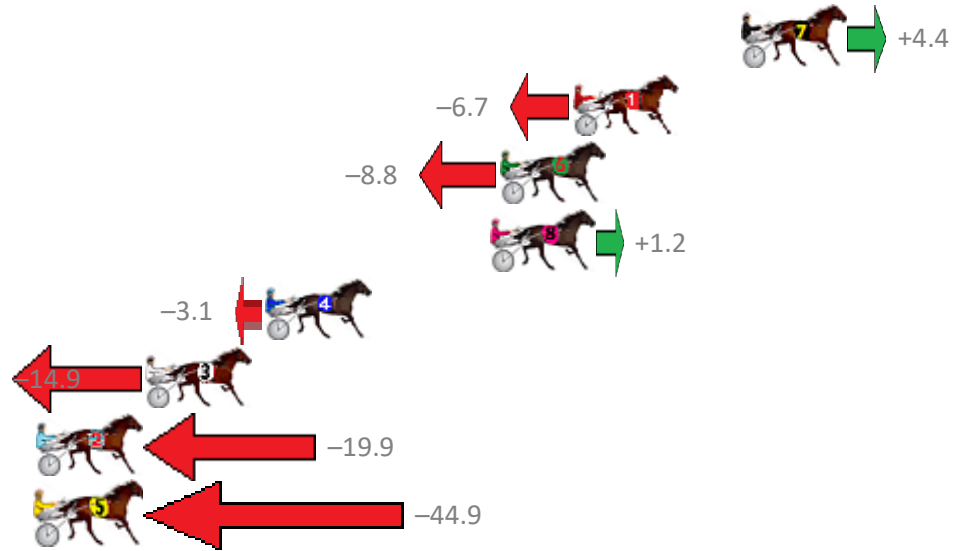

Redcliffe Race 6 Distance 2040m

Thursday, 31 January 2019

Gross Time: 2:31.30 MileRate: 1:59.30 LeadTime: 29.80s First Qtr: 31.50s Second Qtr: 31.80s Third Qtr: 28.40s Fourth Qtr: 29.80s

No Horse	Plc	Margin	Time	800Time (W)	400 Time (W)
7 THE NEXT STAR	1	0.0m	2:31.30	57.88s (0)	29.49s (0)
1 BONNIE JUJON	2	6.7m	2:31.80	58.69s (0)	30.30s (0)
6 PRECIOUS CULLEN	3	9.6m	2:32.02	58.84s (1)	30.43s (1)
8 SPRINGFIELD SPIRIT	4	10.0m	2:32.04	58.11s (1)	30.05s (1)
4 DOLLARBILL	5	18.9m	2:32.71	58.43s (1)	30.25s (2)
3 IFOUNDTHEBEACH	6	23.7m	2:33.07	59.28s (0)	30.73s (0)
2 MAHALO	7	34.1m	2:33.84	59.65s (0)	30.78s (0)
5 WILLSINTOWN	8	51.5m	2:35.14	61.47s (1)	32.68s (1)

Finish Position and metres gained from 800m

Sectionals
Powered by

PJ Harness Analyser
Master harness racing with the power of sectionals
Owners, Trainers and Punters - Check out what's new at www.pjdata.com.au

The Racing Queensland Board (trading as Racing Queensland) and provider are not responsible for the completeness or accuracy of any of the information contained herein, and makes no representations about its suitability for any purpose.