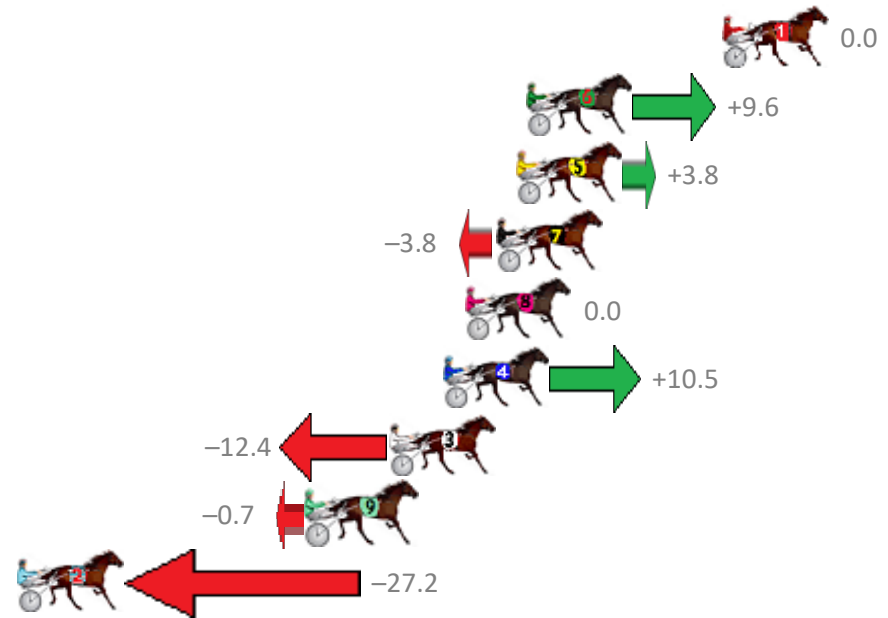

Redcliffe Race 1 Distance 1780m

Thursday, 31 January 2019

Gross Time: 2:09.20 MileRate: 1:56.80 LeadTime: 11.20s First Qtr: 30.10s Second Qtr: 29.80s Third Qtr: 28.60s Fourth Qtr: 29.50s

No Horse	Plc	Margin	Time	800Time (W)	400 Time (W)
1 SHEZA GALVINATOR	1	0.0m	2:09.20	58.10s (0)	29.50s (0)
6 HERITAGE BEACH	2	7.8m	2:09.78	57.40s (1)	28.95s (1)
5 FORTES IN FIDE	3	8.2m	2:09.80	57.82s (1)	29.57s (2)
7 SWAFFHAM WATER	4	9.0m	2:09.86	58.38s (0)	29.75s (0)
8 JACKS GAMBIT	5	10.2m	2:09.95	58.10s (0)	29.47s (0)
4 INVITE ONLY	6	11.1m	2:10.02	57.34s (1)	29.36s (2)
3 FAKEROCKNROLL	7	13.2m	2:10.17	59.00s (1)	30.34s (1)
9 THERESACHANCE	8	16.5m	2:10.42	58.15s (0)	29.61s (0)
2 ALWAYS A JEWEL	9	33.8m	2:11.69	60.08s (1)	31.23s (1)

Finish Position and metres gained from 800m

Sectionals
Powered by

PJ Harness Analyser
Master harness racing with the power of sectionals
Owners, Trainers and Punters - Check out what's new at www.pjdata.com.au

The Racing Queensland Board (trading as Racing Queensland) and provider are not responsible for the completeness or accuracy of any of the information contained herein, and makes no representations about its suitability for any purpose.