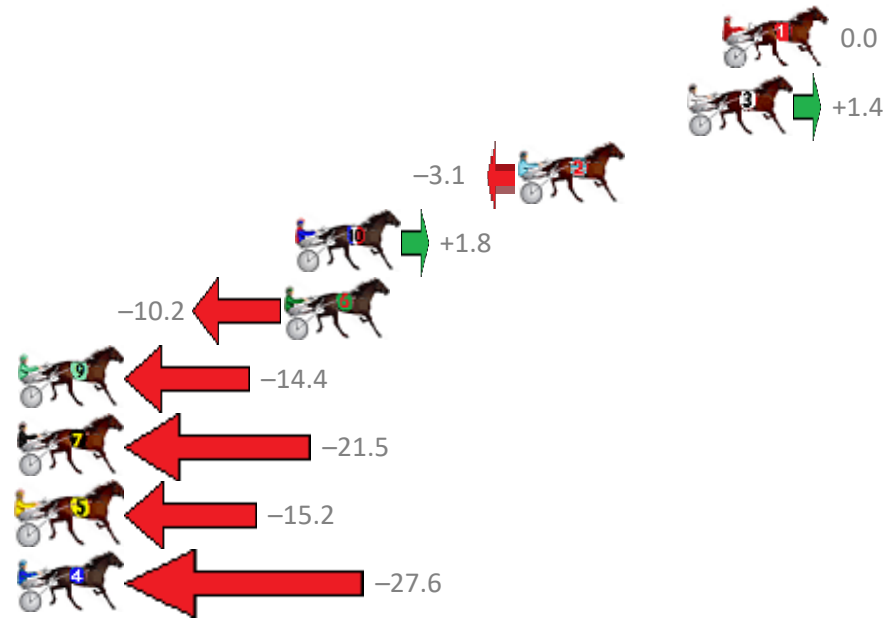

Redcliffe Race 5 Distance 1780m

Thursday, 31 January 2019

Gross Time: 2:12.90 MileRate: 2:00.20 LeadTime: 11.50s First Qtr: 31.10s Second Qtr: 31.00s Third Qtr: 29.40s Fourth Qtr: 29.90s

No Horse	Plc	Margin	Time	800Time (W)	400 Time (W)
1 HALF MOON BEACH	1	0.0m	2:12.90	59.30s (0)	29.90s (0)
3 MAYWYN TOUGH	2	1.4m	2:13.00	59.20s (1)	29.87s (1)
2 IMMYS IDOL	3	8.1m	2:13.51	59.53s (0)	30.06s (0)
10 CALL ME TRISH	4	17.0m	2:14.17	59.17s (1)	29.97s (2)
6 OVERCOMMITTED	5	17.4m	2:14.20	60.06s (1)	30.44s (1)
9 WHEREYAGOINBABE	6	28.8m	2:15.05	60.37s (0)	30.90s (1)
7 THANKHEAVNFORGIRLS	7	31.5m	2:15.25	60.89s (0)	31.24s (0)
5 TACTFILLY MAGIC	8	34.8m	2:15.50	60.43s (0)	30.84s (0)
4 TORQUE AND REACT	9	39.8m	2:15.88	61.35s (1)	32.05s (2)

Finish Position and metres gained from 800m

Sectionals
Powered by

PJ Harness Analyser
Master harness racing with the power of sectionals
Owners, Trainers and Punters - Check out what's new at www.pjdata.com.au

The Racing Queensland Board (trading as Racing Queensland) and provider are not responsible for the completeness or accuracy of any of the information contained herein, and makes no representations about its suitability for any purpose.