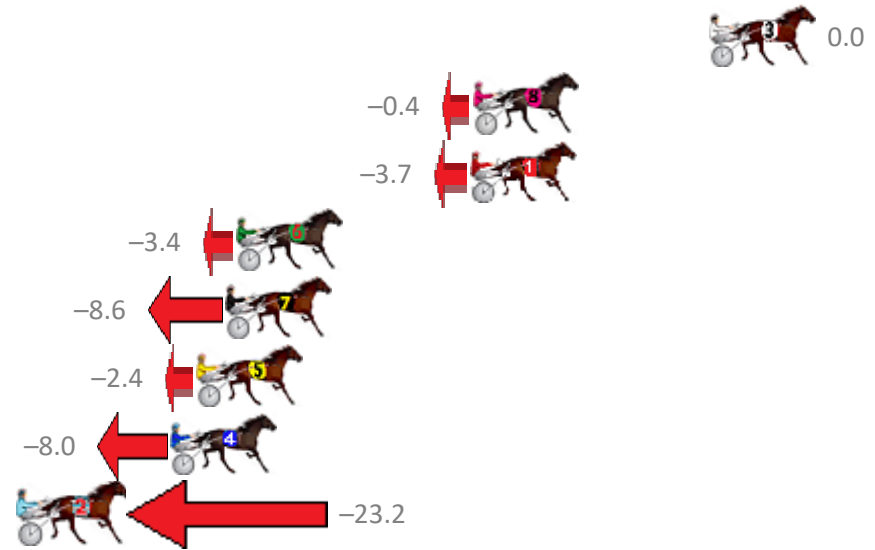

Redcliffe Race 8 Distance 2040m

Thursday, 31 January 2019

Gross Time: 2:30.40 MileRate: 1:58.60 LeadTime: 31.90s First Qtr: 30.50s Second Qtr: 29.60s Third Qtr: 28.40s Fourth Qtr: 30.00s

No Horse	Plc	Margin	Time	800Time (W)	400 Time (W)
3 CHIRPY CHUCKLES	1	0.0m	2:30.40	58.40s (0)	30.00s (0)
8 RUATO BAY	2	9.4m	2:31.10	58.43s (1)	29.81s (2)
1 CORPORAL LUNA	3	9.5m	2:31.11	58.67s (0)	30.10s (0)
6 FRENCH GLOBE	4	18.8m	2:31.81	58.65s (0)	30.00s (0)
7 ADRIFT	5	19.2m	2:31.84	59.03s (0)	30.43s (0)
5 DESTINY WARRIOR	6	20.4m	2:31.93	58.58s (1)	30.19s (2)
4 LYNN SANITY	7	21.4m	2:32.00	58.98s (1)	30.56s (3)
2 OUR BUSCEMI	8	27.4m	2:32.45	60.09s (1)	31.42s (1)

Finish Position and metres gained from 800m

Sectionals
Powered by

PJ Harness Analyser
Master harness racing with the power of sectionals
Owners, Trainers and Punters - Check out what's new at www.pjdata.com.au

The Racing Queensland Board (trading as Racing Queensland) and provider are not responsible for the completeness or accuracy of any of the information contained herein, and makes no representations about its suitability for any purpose.