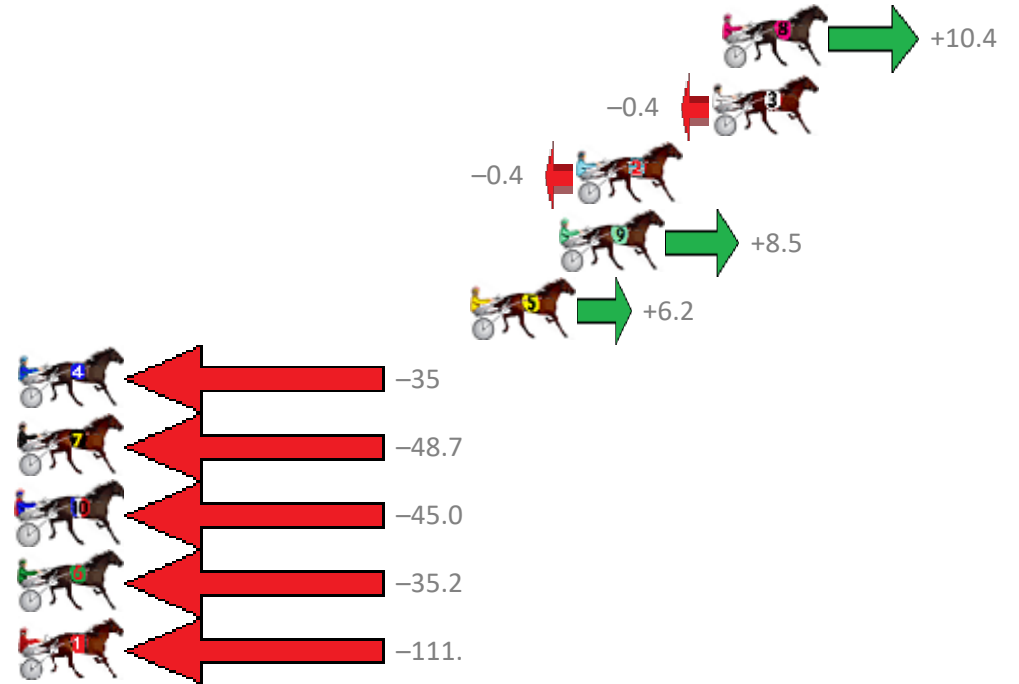

Redcliffe Race 7 Distance 1780m

Thursday, 31 January 2019

Gross Time: 2:10.50 MileRate: 1:58.00 LeadTime: 11.10s First Qtr: 30.20s Second Qtr: 29.40s Third Qtr: 29.20s Fourth Qtr: 30.60s

No Horse	Plc	Margin	Time	800Time (W)	400 Time (W)
8 JUST ROKIN	1	0.0m	2:10.50	59.02s (1)	29.99s (2)
3 MONTEREY JACK	2	0.4m	2:10.53	59.83s (0)	30.63s (0)
2 RITCHIE BEE	3	5.8m	2:10.94	59.83s (1)	30.65s (0)
9 JUSTA DALE	4	6.5m	2:11.00	59.16s (1)	30.13s (2)
5 BIG BEAT	5	10.0m	2:11.26	59.34s (0)	28.70s (0)
4 MAJOR GENERALJUJON	6	34.8m	2:13.16	62.39s (1)	32.93s (1)
7 GOTTA GO RALPHIE	7	59.9m	2:15.08	63.44s (0)	30.67s (0)
10 MONTANA EXPRESS	8	64.2m	2:15.41	63.16s (1)	32.39s (1)
6 TRAIN WRECK	9	67.8m	2:15.69	62.43s (0)	31.20s (0)
1 LADY ELL AYE	10	117.0m	2:19.45	68.13s (0)	35.42s (0)

Finish Position and metres gained from 800m

Sectionals
Powered by

PJ Harness Analyser
Master harness racing with the power of sectionals
Owners, Trainers and Punters - Check out what's new at www.pjdata.com.au

The Racing Queensland Board (trading as Racing Queensland) and provider are not responsible for the completeness or accuracy of any of the information contained herein, and makes no representations about its suitability for any purpose.