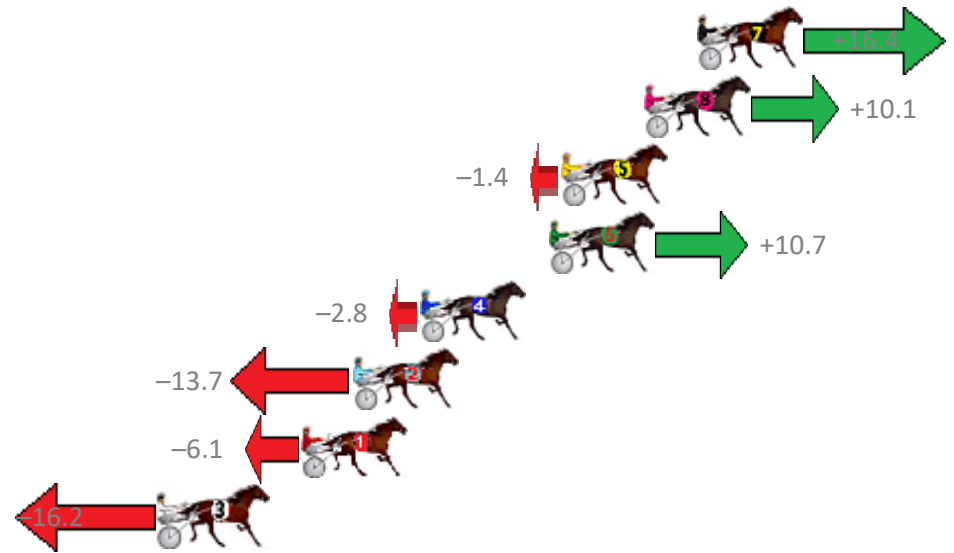

Redcliffe Race 2 Distance 2040m

Thursday, 31 January 2019

Gross Time: 2:33.80 MileRate: 2:01.30 LeadTime: 30.60s First Qtr: 30.90s Second Qtr: 31.20s Third Qtr: 29.80s Fourth Qtr: 31.30s

No Horse	Plc	Margin	Time	800Time (W)	400 Time (W)
7 FLASHING GOOD TIME	1	0.0m	2:33.80	59.85s (1)	30.45s (1)
8 GUILTY PLEASURE	2	2.1m	2:33.96	60.33s (2)	31.39s (2)
5 MY MAGIC MERLIN	3	5.4m	2:34.22	61.21s (1)	31.64s (1)
6 SAND SAFARI	4	5.9m	2:34.26	60.28s (2)	31.25s (2)
4 MODERN THOUGHT	5	11.0m	2:34.66	61.31s (1)	31.68s (1)
2 TOTAL DELIRIUM	6	13.7m	2:34.87	62.15s (0)	32.37s (0)
1 THE LINEMASTER	7	15.7m	2:35.03	61.57s (0)	31.42s (0)
3 TORQUE TO THE MAX	8	21.4m	2:35.47	62.34s (0)	32.25s (0)

Finish Position and metres gained from 800m

Sectionals
Powered by

PJ Harness Analyser
Master harness racing with the power of sectionals
Owners, Trainers and Punters - Check out what's new at www.pjdata.com.au

The Racing Queensland Board (trading as Racing Queensland) and provider are not responsible for the completeness or accuracy of any of the information contained herein, and makes no representations about its suitability for any purpose.