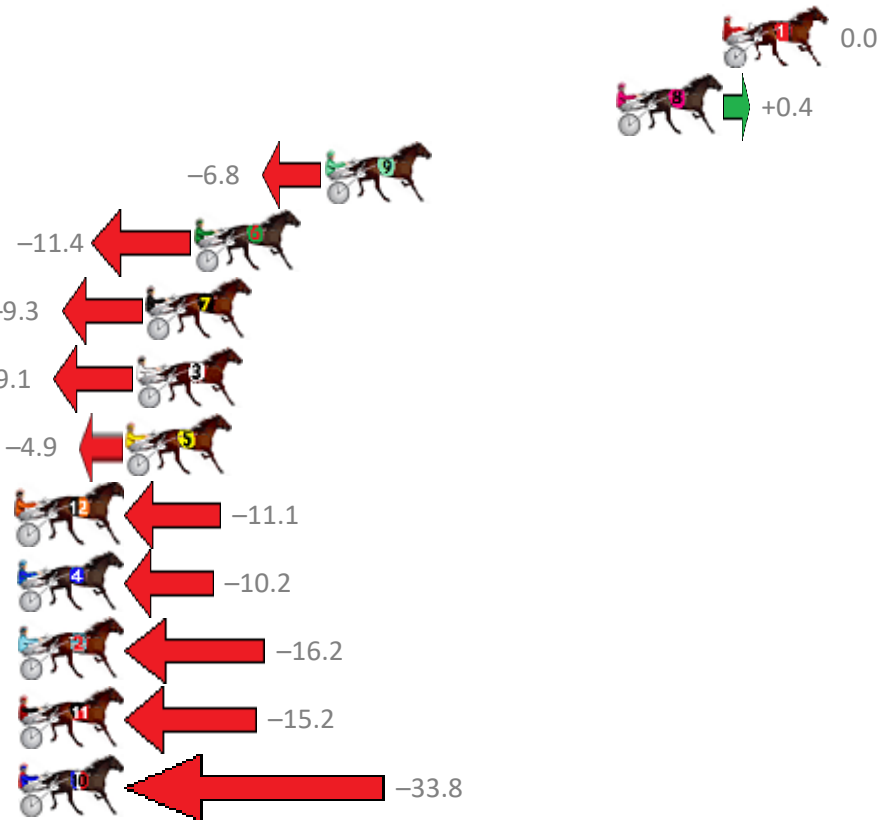

Albion Park Race 10 Distance 2138m

Saturday, 16 February 2019

Gross Time: 2:36.60 MileRate: 1:57.90 LeadTime: 38.60s First Qtr: 31.20s Second Qtr: 30.30s Third Qtr: 28.70s Fourth Qtr: 27.80s

No Horse	Plc	Margin	Time	800Time (W)	400 Time (W)
1 LINCOLN ROAD	1	0.0m	2:36.60	56.50s (0)	27.80s (0)
8 MR MEDDLE	2	4.2m	2:36.89	56.47s (0)	27.76s (0)
9 JOHNNYCAKE	3	15.8m	2:37.70	56.98s (0)	28.20s (0)
6 OUR BONDI BEACH	4	21.0m	2:38.06	57.31s (1)	28.79s (1)
7 OUR BUSCEMI	5	22.9m	2:38.19	57.16s (0)	28.40s (0)
3 IMA TOP TYCOON	6	23.3m	2:38.22	57.14s (1)	28.64s (1)
5 THE BOYS GNP	7	23.7m	2:38.25	56.85s (1)	28.34s (1)
12 BACK PAGE NEWS	8	29.9m	2:38.68	57.28s (0)	28.47s (0)
4 CONCENTRATION	9	33.2m	2:38.91	57.22s (0)	28.30s (0)
2 GOTTA GOOD REASON	10	36.2m	2:39.12	57.64s (2)	29.59s (2)
11 OUR MAJOR DAY	11	39.6m	2:39.35	57.57s (2)	29.40s (2)
10 CHIRPY CHUCKLES	12	88.8m	2:42.77	58.89s (0)	29.45s (0)

Finish Position and metres gained from 800m

Sectionals
Powered by

PJ Harness Analyser
Master harness racing with the power of sectionals
Owners, Trainers and Punters - Check out what's new at www.pjdata.com.au

The Racing Queensland Board (trading as Racing Queensland) and provider are not responsible for the completeness or accuracy of any of the information contained herein, and makes no representations about its suitability for any purpose.