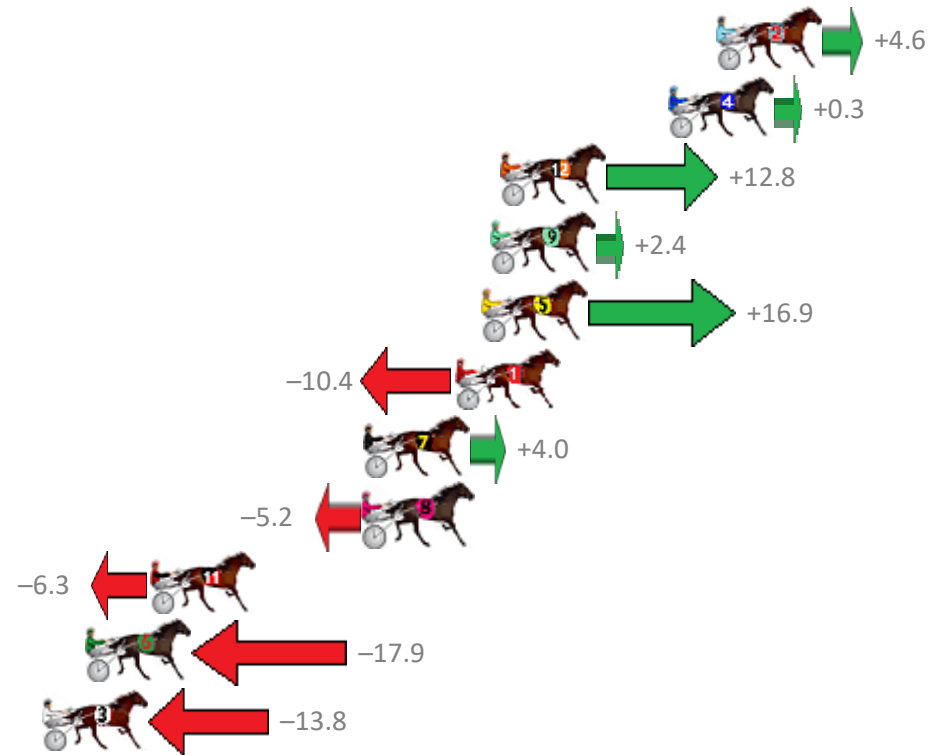

Albion Park Race 1 Distance 1660m

Saturday, 16 February 2019

Gross Time: 1:57.10 MileRate: 1:53.50 LeadTime: 3.50s First Qtr: 27.10s Second Qtr: 30.10s Third Qtr: 27.70s Fourth Qtr: 28.70s

No Horse	Plc	Margin	Time	800Time (W)	400 Time (W)
2 CLINTAL DO	1	0.0m	1:57.10	56.08s (0)	28.31s (0)
4 SECRET JACK	2	1.9m	1:57.24	56.38s (1)	28.84s (1)
12 SPIKE BROMAC	3	8.6m	1:57.72	55.50s (1)	28.30s (2)
9 CRACKA STRIDE	4	9.0m	1:57.75	56.23s (1)	28.67s (2)
5 KETUT	5	9.3m	1:57.77	55.21s (1)	28.03s (2)
1 PARISIAN ROCKSTAR	6	10.4m	1:57.85	57.13s (0)	29.39s (0)
7 MY MASTERCRAFTSMA	7	14.0m	1:58.10	56.12s (0)	28.27s (1)
8 LANCELOT BROMAC	8	14.0m	1:58.10	56.77s (0)	28.94s (0)
11 WITH AUTHORITY	9	22.5m	1:58.71	56.84s (1)	29.22s (1)
6 MAKOA	10	25.1m	1:58.90	57.66s (1)	29.80s (1)
3 MISS KENNY	11	26.8m	1:59.02	57.37s (0)	29.33s (0)

Finish Position and metres gained from 800m

Sectionals
Powered by

PJ Harness Analyser
Master harness racing with the power of sectionals
Owners, Trainers and Punters - Check out what's new at www.pjdata.com.au

The Racing Queensland Board (trading as Racing Queensland) and provider are not responsible for the completeness or accuracy of any of the information contained herein, and makes no representations about its suitability for any purpose.