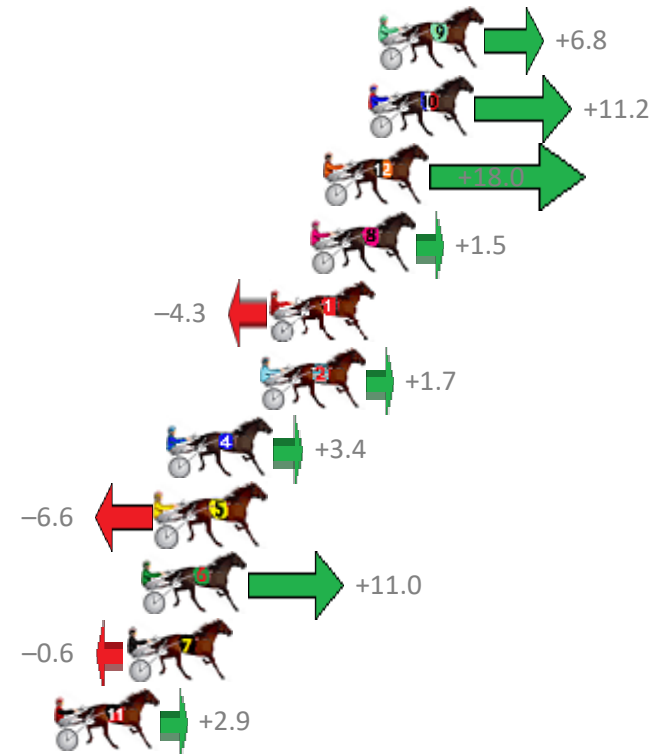

Albion Park Race 5 Distance 1660m

Saturday, 16 February 2019

Gross Time: 1:59.90 MileRate: 1:56.30 LeadTime: 3.30s First Qtr: 28.10s Second Qtr: 31.60s Third Qtr: 28.30s Fourth Qtr: 28.60s

No Horse	Plc	Margin	Time	800Time (W)	400 Time (W)
9 ROCKNROLL EMMA	1	0.0m	1:59.90	56.42s (2)	28.31s (2)
10 CHARLYSE	2	0.4m	1:59.93	56.10s (2)	28.03s (2)
12 JOSSIE JAMES	3	2.2m	2:00.06	55.62s (2)	27.50s (2)
8 BIG IN AMERICA	4	2.7m	2:00.09	56.79s (0)	28.46s (0)
1 VELOCE BELLA	5	4.3m	2:00.21	57.21s (0)	28.91s (0)
2 INVITE ONLY	6	4.7m	2:00.24	56.78s (1)	28.55s (1)
4 OUR DIAMOND EDITON	7	8.4m	2:00.50	56.66s (1)	28.34s (1)
5 JUST ROKIN	8	8.8m	2:00.53	57.37s (1)	29.17s (1)
6 PAY ME INTEREST	9	9.4m	2:00.57	56.12s (0)	28.26s (0)
7 MIGHT AND MAIN	10	10.0m	2:00.61	56.94s (0)	28.63s (0)
11 CHLOES CLOUD	11	12.9m	2:00.82	56.69s (2)	28.58s (2)

Finish Position and metres gained from 800m

Sectionals
Powered by

PJ Harness Analyser
Master harness racing with the power of sectionals
Owners, Trainers and Punters - Check out what's new at www.pjdata.com.au

The Racing Queensland Board (trading as Racing Queensland) and provider are not responsible for the completeness or accuracy of any of the information contained herein, and makes no representations about its suitability for any purpose.