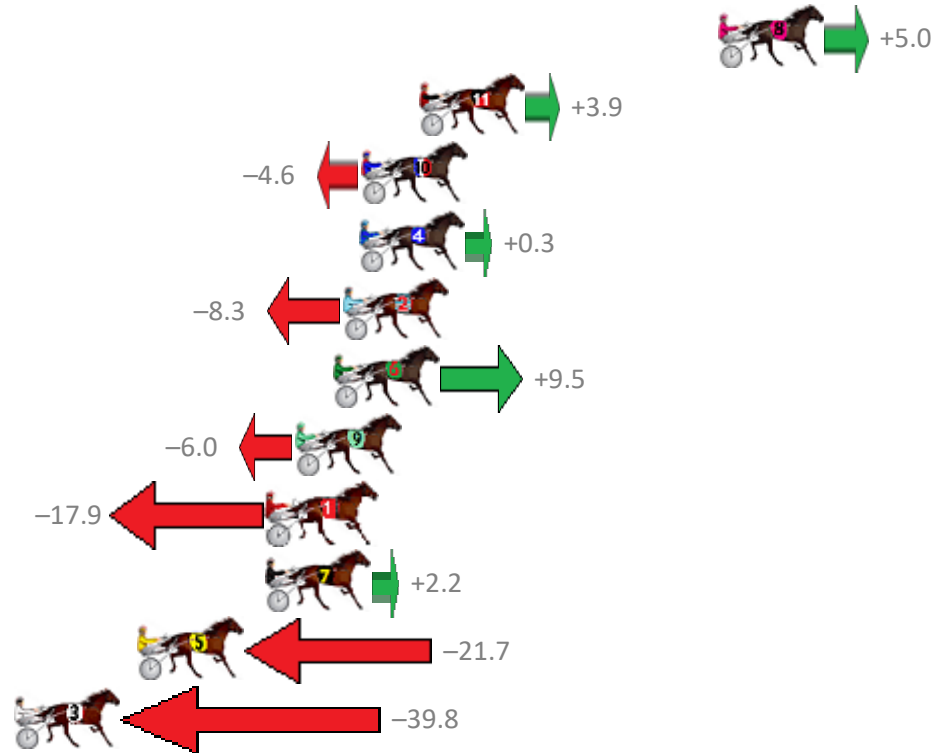

Albion Park Race 3 Distance 1660m

Saturday, 16 February 2019

Gross Time: 1:59.50 MileRate: 1:55.90 LeadTime: 3.30s First Qtr: 28.20s Second Qtr: 30.10s Third Qtr: 28.30s Fourth Qtr: 29.60s

No Horse	Plc	Margin	Time	800Time (W)	400 Time (W)
8 OCEANS PREDATOR	1	0.0m	1:59.50	57.54s (0)	29.26s (0)
11 ZALTA	2	11.9m	2:00.38	57.62s (1)	30.04s (2)
10 MO JARNEY	3	14.2m	2:00.55	58.23s (0)	29.96s (0)
4 EARL JUJON	4	14.3m	2:00.56	57.88s (0)	29.62s (0)
2 OLIVER WINKLE	5	14.9m	2:00.60	58.50s (1)	30.27s (1)
6 RIVERLEIGH JEFF	6	15.3m	2:00.63	57.21s (1)	29.42s (2)
9 HERITAGE BEACH	7	16.8m	2:00.74	58.33s (1)	30.07s (1)
1 ITSADANCEOFF	8	17.9m	2:00.82	59.20s (0)	30.92s (0)
7 THE GOLDEN CROSS	9	18.0m	2:00.83	57.74s (0)	29.67s (1)
5 FASTER BLASTER	10	23.1m	2:01.21	59.47s (1)	31.27s (1)
3 FRENCH GLOBE	11	60.0m	2:03.94	60.78s (1)	33.24s (2)

Finish Position and metres gained from 800m

Sectionals
Powered by

PJ Harness Analyser
Master harness racing with the power of sectionals
Owners, Trainers and Punters - Check out what's new at www.pjdata.com.au

The Racing Queensland Board (trading as Racing Queensland) and provider are not responsible for the completeness or accuracy of any of the information contained herein, and makes no representations about its suitability for any purpose.