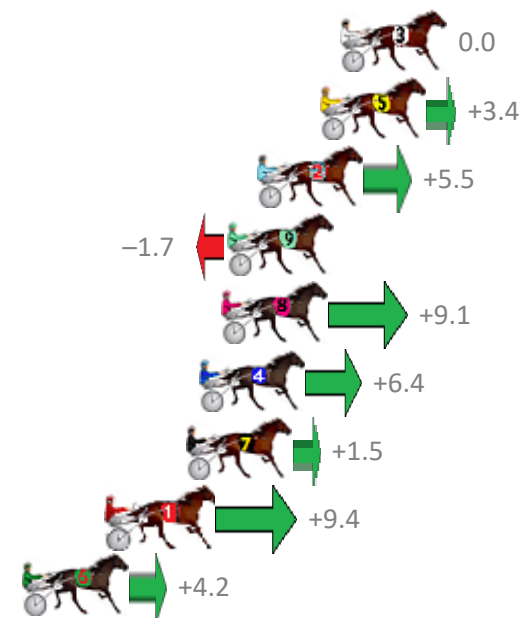

Albion Park Race 9 Distance 2138m

Saturday, 16 February 2019

Gross Time: 2:37.10 MileRate: 1:58.30 LeadTime: 36.80s First Qtr: 31.40s Second Qtr: 30.80s Third Qtr: 30.00s Fourth Qtr: 28.10s

No Horse	Plc	Margin	Time	800Time (W)	400 Time (W)
3 ANNIKA MAGIC	1	0.0m	2:37.10	58.10s (0)	28.10s (0)
5 FARRAHFOWLER	2	0.8m	2:37.16	57.85s (0)	27.80s (0)
2 DARBY BRIGHTS	3	3.3m	2:37.33	57.70s (0)	27.66s (0)
9 TRILIGHT BRIGADE	4	4.5m	2:37.42	58.22s (1)	28.22s (1)
8 GRINVIL	5	4.7m	2:37.43	57.44s (0)	27.42s (0)
4 THE NEXT STAR	6	5.6m	2:37.49	57.64s (1)	27.69s (1)
7 WERELIVINGTHEDREA	7	6.1m	2:37.53	57.99s (1)	28.04s (1)
1 THE MUSE	8	9.2m	2:37.75	57.42s (0)	27.40s (0)
6 NOVENA ROSE	9	12.6m	2:37.99	57.79s (1)	27.89s (1)

Finish Position and metres gained from 800m

Sectionals
Powered by

PJ Harness Analyser
Master harness racing with the power of sectionals
Owners, Trainers and Punters - Check out what's new at www.pjdata.com.au

The Racing Queensland Board (trading as Racing Queensland) and provider are not responsible for the completeness or accuracy of any of the information contained herein, and makes no representations about its suitability for any purpose.