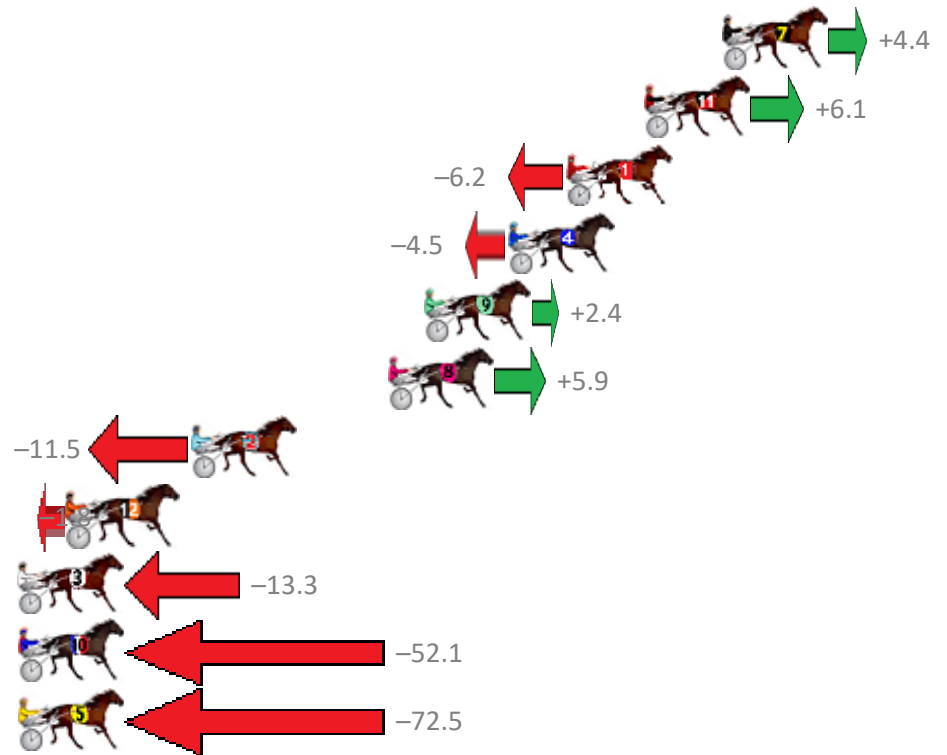

Albion Park Race 7 Distance 2138m

Saturday, 16 February 2019

Gross Time: 2:41.50 MileRate: 2:01.60 LeadTime: 40.60s First Qtr: 29.80s Second Qtr: 31.40s Third Qtr: 29.20s Fourth Qtr: 30.50s

No Horse	Plc	Margin	Time	800Time (W)	400 Time (W)
7 SHADY SADIE	1	0.0m	2:41.50	59.37s (0)	30.09s (0)
11 MISTER GUNSEN	2	3.1m	2:41.74	59.24s (1)	30.71s (1)
1 IVANOV	3	6.2m	2:41.97	60.16s (0)	30.97s (0)
4 QUIETLY SPOKEN	4	8.5m	2:42.15	60.04s (1)	30.54s (1)
9 SPUD	5	11.8m	2:42.40	59.52s (1)	30.48s (2)
8 NORTHERN MUSCLE	6	13.3m	2:42.51	59.26s (1)	30.11s (1)
2 WHATABOYZ	7	21.1m	2:43.11	60.56s (0)	31.22s (0)
12 EMPIRE BAY	8	26.0m	2:43.48	59.83s (1)	30.44s (1)
3 ASTRAL RULER	9	29.3m	2:43.73	60.69s (0)	31.13s (0)
10 SOUTHERN ALPS	10	107.1m	2:49.67	63.59s (0)	32.57s (0)
5 SPIRIT WALKER	11	152.5m	2:53.13	65.11s (0)	34.50s (0)

Finish Position and metres gained from 800m

Sectionals
Powered by

PJ Harness Analyser
Master harness racing with the power of sectionals
Owners, Trainers and Punters - Check out what's new at www.pjdata.com.au

The Racing Queensland Board (trading as Racing Queensland) and provider are not responsible for the completeness or accuracy of any of the information contained herein, and makes no representations about its suitability for any purpose.