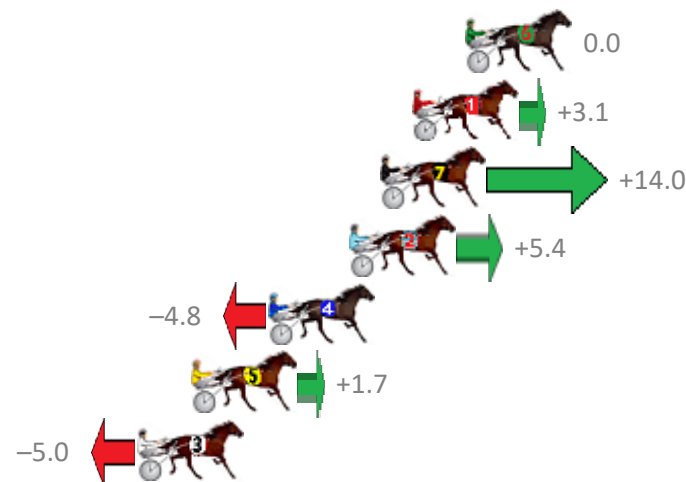

Albion Park Race 8 Distance 1660m

Saturday, 16 February 2019

Gross Time: 1:57.20 MileRate: 1:53.60 LeadTime: 3.30s First Qtr: 28.00s Second Qtr: 30.30s Third Qtr: 27.40s Fourth Qtr: 28.20s

No Horse	Plc	Margin	Time	800Time (W)	400 Time (W)
6 GLENFERRIE HOOD	1	0.0m	1:57.20	55.60s (0)	28.20s (0)
1 INVINCIBLE LOXTON	2	2.1m	1:57.35	55.38s (0)	28.04s (0)
7 MACH ALERT	3	3.4m	1:57.44	54.63s (1)	27.26s (1)
2 NUI TOC TIEN	4	4.6m	1:57.52	55.22s (0)	27.89s (0)
4 GANGSTER BOY	5	7.8m	1:57.75	55.93s (1)	28.51s (1)
5 SMOOTH SHOWGIRL	6	10.9m	1:57.97	55.48s (1)	28.11s (1)
3 THE SPACE INVADER	7	13.0m	1:58.12	55.95s (1)	28.57s (1)

Finish Position and metres gained from 800m

Sectionals
Powered by

PJ Harness Analyser
Master harness racing with the power of sectionals
Owners, Trainers and Punters - Check out what's new at www.pjdata.com.au

The Racing Queensland Board (trading as Racing Queensland) and provider are not responsible for the completeness or accuracy of any of the information contained herein, and makes no representations about its suitability for any purpose.