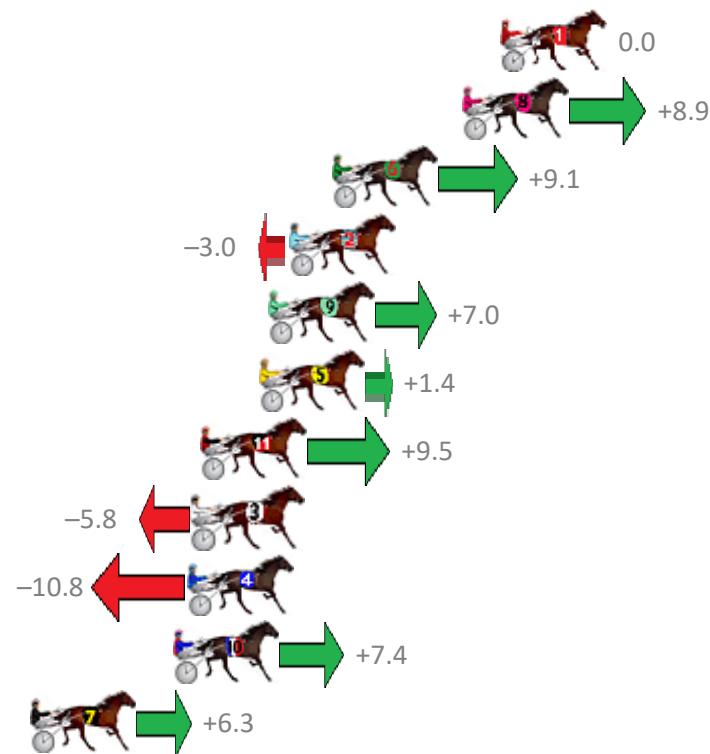

Albion Park Race 4 Distance 1660m

Saturday, 16 February 2019

Gross Time: 2:01.50 MileRate: 1:57.80 LeadTime: 3.30s First Qtr: 29.70s Second Qtr: 30.90s Third Qtr: 27.70s Fourth Qtr: 29.90s

No Horse	Plc	Margin	Time	800Time (W)	400 Time (W)
1 RIVERLEIGH ROCKET	1	0.0m	2:01.50	57.60s (0)	29.90s (0)
8 KURAHAUPO GAMBLER	2	1.5m	2:01.61	56.96s (0)	29.07s (0)
6 BROADWATER	3	6.7m	2:02.00	56.94s (1)	28.92s (2)
2 TRENTLEIGH	4	8.4m	2:02.13	57.82s (0)	29.91s (0)
9 ONE OFF	5	9.2m	2:02.19	57.10s (0)	29.14s (0)
5 ARBIT MAJOR	6	9.6m	2:02.22	57.50s (1)	29.45s (2)
11 CALL ME YOURS	7	11.9m	2:02.39	56.92s (0)	28.97s (0)
3 CIRCLE LINE	8	12.2m	2:02.41	58.02s (1)	29.94s (1)
4 ITS ALL GO	9	12.4m	2:02.43	58.38s (1)	30.29s (1)
10 IM TOOT	10	13.0m	2:02.47	57.07s (1)	29.14s (1)
7 ERNIE BARRASSO	11	18.7m	2:02.90	57.15s (1)	29.26s (1)

Finish Position and metres gained from 800m

Sectionals
Powered by

PJ Harness Analyser
Master harness racing with the power of sectionals
Owners, Trainers and Punters - Check out what's new at www.pjdata.com.au

The Racing Queensland Board (trading as Racing Queensland) and provider are not responsible for the completeness or accuracy of any of the information contained herein, and makes no representations about its suitability for any purpose.