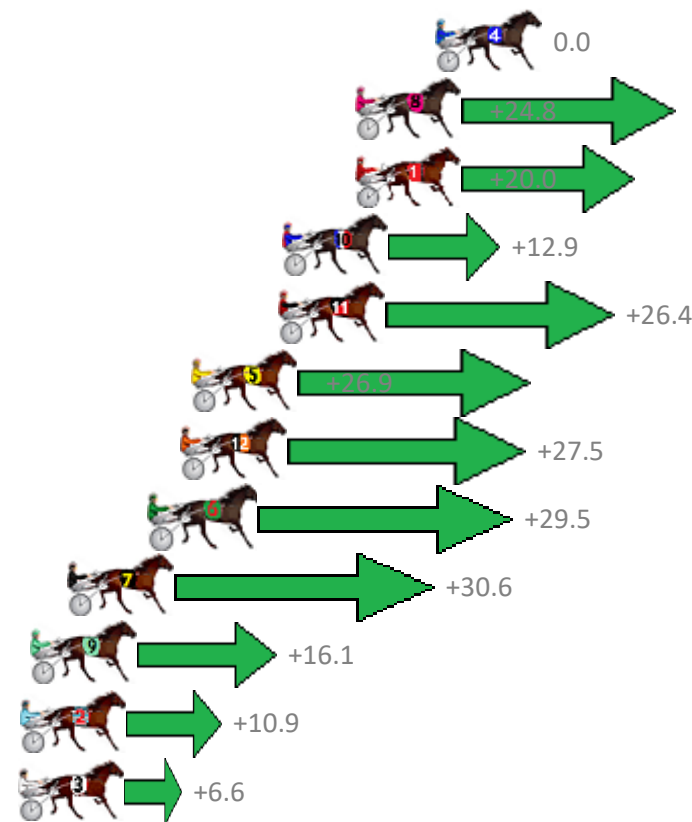

Albion Park Race 2 Distance 1660m

Saturday, 16 February 2019

Gross Time: 1:58.40 MileRate: 1:54.70 LeadTime: 3.30s First Qtr: 28.30s Second Qtr: 30.20s Third Qtr: 27.90s Fourth Qtr: 28.70s

No Horse	Plc	Margin	Time	800Time (W)	400 Time (W)
4 COMPLY OR DIE	1	0.0m	1:58.40	56.60s (0)	28.70s (0)
8 SIR JULIAN	2	3.2m	1:58.63	54.85s (0)	28.18s (0)
1 WEEDONS EXPRESS	3	3.2m	1:58.63	55.18s (0)	28.50s (0)
10 LEXUS ON THE BEACH	4	6.1m	1:58.84	55.69s (1)	28.92s (1)
11 OUTLAW FELLA	5	6.2m	1:58.84	54.73s (0)	28.01s (0)
5 FRANCO TARIQ	6	9.7m	1:59.10	54.70s (1)	27.70s (2)
12 BEAU CISHLOM	7	10.1m	1:59.12	54.65s (0)	28.02s (1)
6 LOTS MORE ART	8	11.3m	1:59.21	54.51s (1)	27.49s (1)
7 SPEEDIE MCARDLE	9	14.6m	1:59.45	54.44s (1)	27.94s (0)
9 WHISKEY BLAZE	10	16.1m	1:59.56	55.46s (1)	28.46s (2)
2 ZAC MAC	11	16.5m	1:59.58	55.83s (1)	28.85s (2)
3 MACHIN OUT	12	16.6m	1:59.59	56.13s (1)	29.10s (1)

Finish Position and metres gained from 800m

Sectionals
Powered by

PJ Harness Analyser
Master harness racing with the power of sectionals
Owners, Trainers and Punters - Check out what's new at www.pjdata.com.au

The Racing Queensland Board (trading as Racing Queensland) and provider are not responsible for the completeness or accuracy of any of the information contained herein, and makes no representations about its suitability for any purpose.