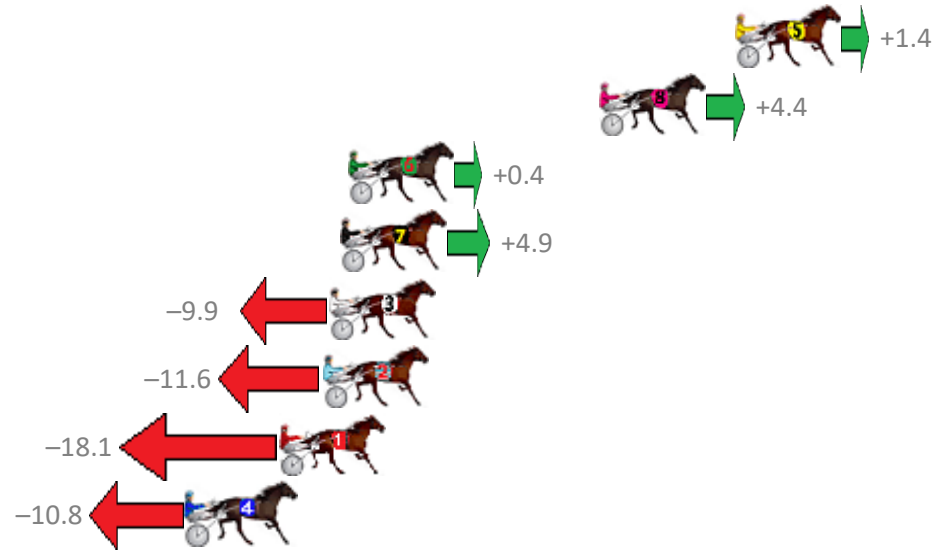

Albion Park Race 6 Distance 1660m

Saturday, 16 February 2019

Gross Time: 1:56.20 MileRate: 1:52.60 LeadTime: 3.30s First Qtr: 27.90s Second Qtr: 29.60s Third Qtr: 27.30s Fourth Qtr: 28.10s

No Horse	Plc	Margin	Time	800Time (W)	400 Time (W)
5 BEAVER	1	0.0m	1:56.20	55.30s (1)	28.10s (1)
8 MANDY KRIDEN	2	5.4m	1:56.58	55.10s (0)	27.47s (1)
6 SHARDS HALO	3	15.4m	1:57.28	55.37s (1)	27.96s (2)
7 ITS JUST KENNY	4	15.7m	1:57.30	55.06s (1)	27.64s (1)
3 THE SHADY ONE	5	16.1m	1:57.33	56.09s (1)	28.63s (1)
2 KOTARE YORK	6	16.4m	1:57.35	56.20s (0)	28.68s (0)
1 REMEMBER THEM	7	18.1m	1:57.47	56.65s (0)	29.12s (0)
4 WITHALOTOFLUCK	8	21.8m	1:57.73	56.15s (1)	28.84s (2)

Finish Position and metres gained from 800m

Sectionals
Powered by

PJ Harness Analyser
Master harness racing with the power of sectionals
Owners, Trainers and Punters - Check out what's new at www.pjdata.com.au

The Racing Queensland Board (trading as Racing Queensland) and provider are not responsible for the completeness or accuracy of any of the information contained herein, and makes no representations about its suitability for any purpose.