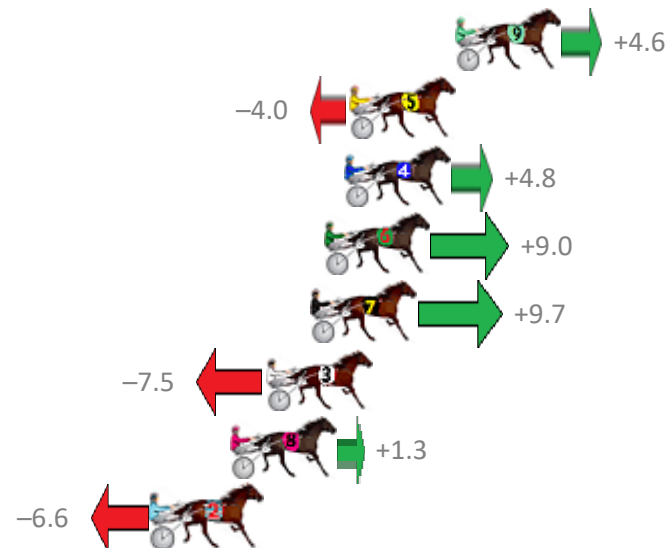

Albion Park Race 7 Distance 1660m

Saturday, 23 February 2019

Gross Time: 1:57.20 MileRate: 1:53.60 LeadTime: 3.20s First Qtr: 27.80s Second Qtr: 30.40s Third Qtr: 27.20s Fourth Qtr: 28.60s

NoHorse	Plc	Margin	Time	800Time (W)	400 Time (W)
9 GLENFERRIE HOOD	1	0.0m	1:57.20	55.48s (1)	28.14s (1)
5 MACH ALERT	2	4.2m	1:57.50	56.08s (0)	28.89s (0)
4 BODHI TREE	3	4.4m	1:57.51	55.47s (1)	28.14s (1)
6 SMOOTH SHOWGIRL	4	5.2m	1:57.57	55.17s (1)	27.87s (1)
7 NUI TOC TIEN	5	5.7m	1:57.61	55.12s (0)	27.61s (0)
3 WATCH PULP FICTION	6	7.5m	1:57.74	56.32s (1)	28.99s (1)
8 INVINCIBLE LOXTON	7	8.9m	1:57.84	55.71s (0)	28.22s (0)
2 GANGSTER BOY	8	12.0m	1:58.06	56.26s (0)	28.79s (0)

Finish Position and metres gained from 800m

Sectionals
Powered by

PJ Harness Analyser
Master harness racing with the power of sectionals
Owners, Trainers and Punters - Check out what's new at www.pjdata.com.au

The Racing Queensland Board (trading as Racing Queensland) and provider are not responsible for the completeness or accuracy of any of the information contained herein, and makes no representations about its suitability for any purpose.