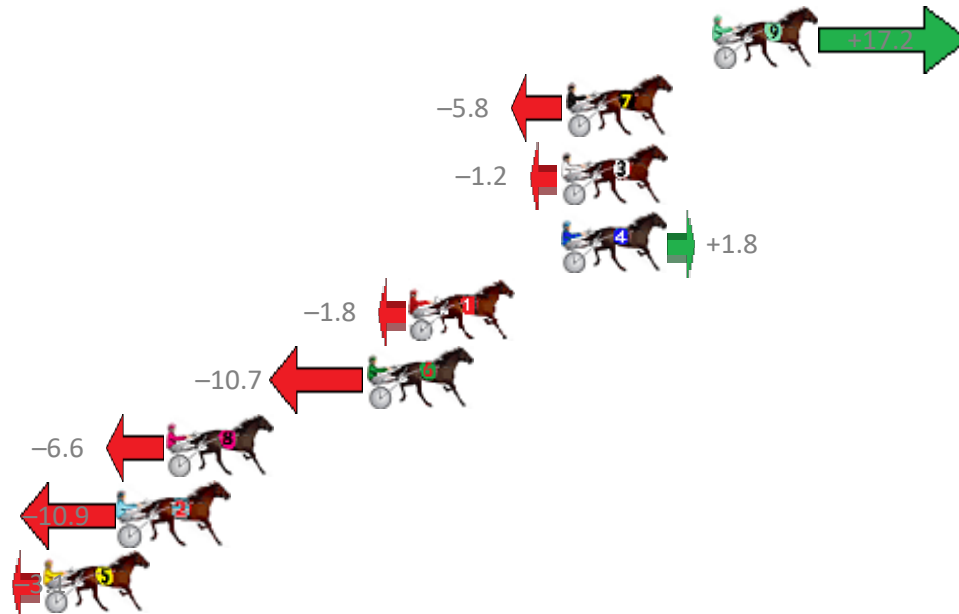

Albion Park Race 6 Distance 2138m

Saturday, 23 February 2019

Gross Time: 2:32.80 MileRate: 1:55.00 LeadTime: 36.70s First Qtr: 29.90s Second Qtr: 29.30s Third Qtr: 28.10s Fourth Qtr: 28.80s

NoHorse	Plc	Margin	Time	800Time (W)	400 Time (W)
9 LILAC FLASH	1	0.0m	2:32.80	55.68s (1)	27.91s (2)
7 MATTGREGOR	2	5.8m	2:33.22	57.31s (0)	29.22s (0)
3 ITS JUST KENNY	3	6.0m	2:33.23	56.99s (0)	28.89s (0)
4 SHARDS HALO	3	6.0m	2:33.23	56.77s (1)	28.66s (2)
1 THE SHADY ONE	5	12.0m	2:33.66	57.03s (0)	28.93s (0)
6 MARETTI	6	13.7m	2:33.79	57.66s (1)	29.48s (1)
8 MAKOA	7	21.6m	2:34.36	57.37s (0)	29.20s (0)
2 JERRYS JET	8	23.5m	2:34.49	57.68s (1)	29.53s (1)
5 CLINTAL DO	9	26.5m	2:34.71	57.12s (0)	28.76s (0)

Finish Position and metres gained from 800m

Sectionals
Powered by

PJ Harness Analyser
Master harness racing with the power of sectionals
Owners, Trainers and Punters - Check out what's new at www.pjdata.com.au

The Racing Queensland Board (trading as Racing Queensland) and provider are not responsible for the completeness or accuracy of any of the information contained herein, and makes no representations about its suitability for any purpose.