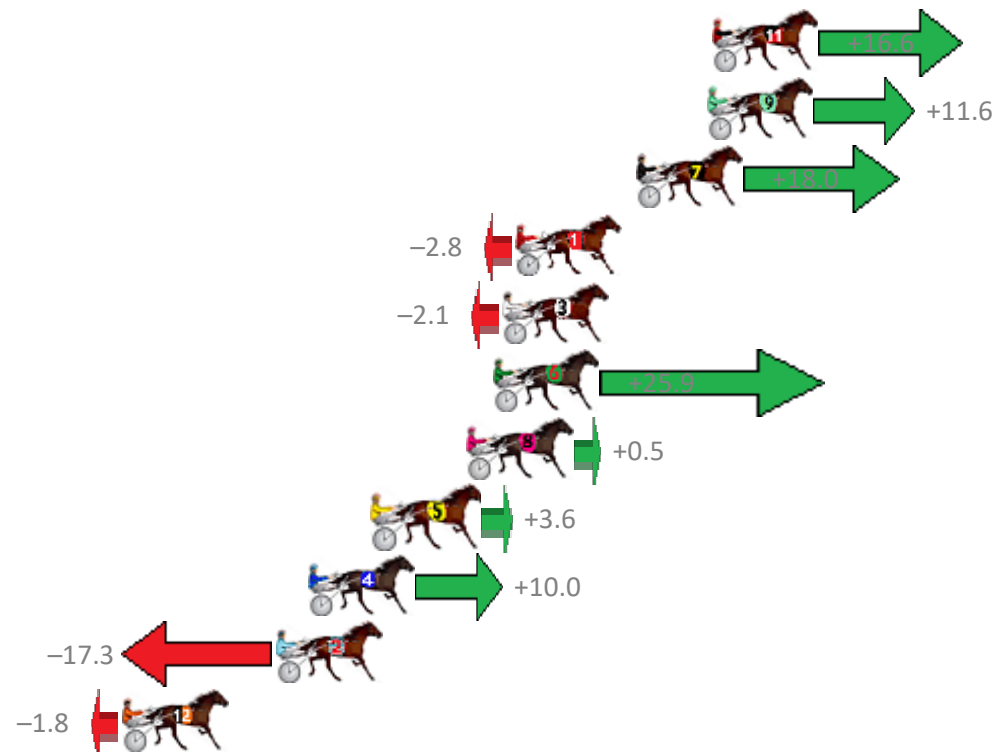

Albion Park Race 8 Distance 1660m

Saturday, 23 February 2019

Gross Time: 2:00.50 MileRate: 1:56.80 LeadTime: 3.20s First Qtr: 28.30s Second Qtr: 29.90s Third Qtr: 28.20s Fourth Qtr: 30.90s

NoHorse	Plc	Margin	Time	800Time (W)	400 Time (W)
11 FASTER BLASTER	1	0.0m	2:00.50	57.87s (2)	30.48s (2)
9 BANGKOK BRAVADO	2	0.2m	2:00.52	58.24s (1)	30.19s (1)
7 CALL ME YOURS	3	3.0m	2:00.73	57.77s (1)	30.08s (1)
1 ARBIT MAJOR	4	7.8m	2:01.10	59.31s (0)	31.15s (0)
3 ROCKNROLL MUSIC	5	8.3m	2:01.14	59.26s (1)	31.19s (1)
6 THE GOLDEN CROSS	6	8.7m	2:01.17	57.19s (1)	29.93s (1)
8 RIVERLEIGH JEFF	7	9.7m	2:01.25	59.06s (0)	30.92s (0)
5 ROWDYS ACE	8	13.4m	2:01.54	58.83s (0)	30.87s (0)
4 READILY	9	16.0m	2:01.74	58.36s (1)	30.42s (0)
2 SON OF MARA	10	17.3m	2:01.84	60.38s (0)	32.24s (0)
12 ROLLING ALONG	11	23.4m	2:02.31	59.23s (2)	31.73s (2)

Finish Position and metres gained from 800m

Sectionals
Powered by

PJ Harness Analyser
Master harness racing with the power of sectionals
Owners, Trainers and Punters - Check out what's new at www.pjdata.com.au

The Racing Queensland Board (trading as Racing Queensland) and provider are not responsible for the completeness or accuracy of any of the information contained herein, and makes no representations about its suitability for any purpose.