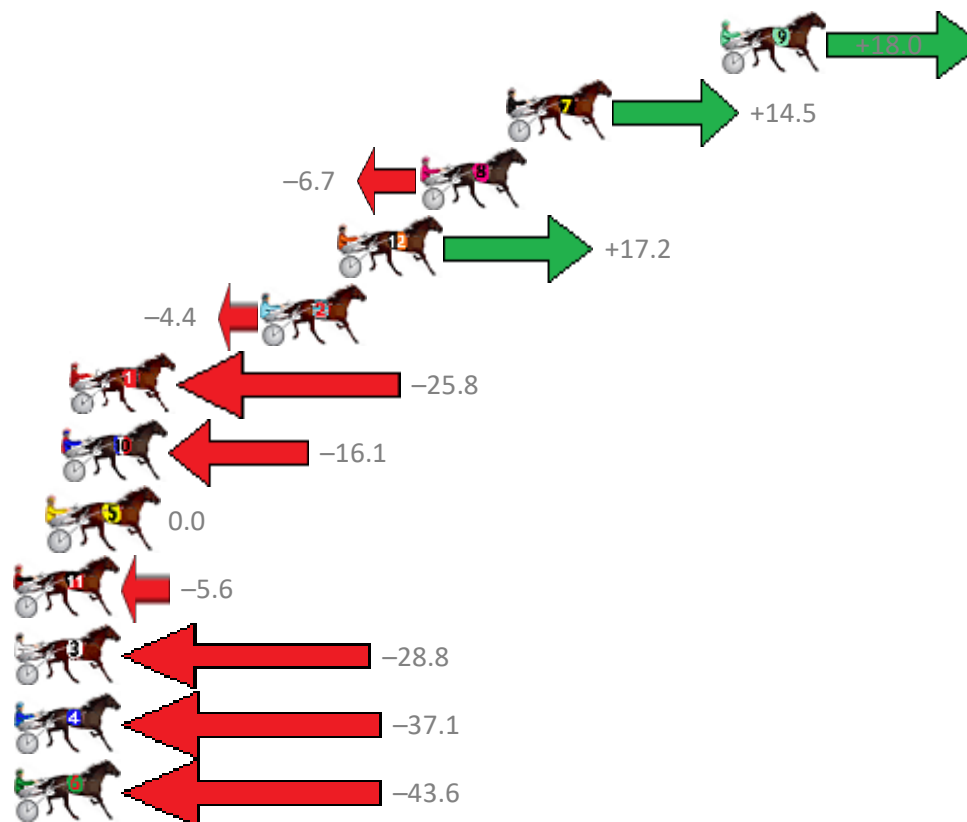

Albion Park Race 9 Distance 1660m

Saturday, 23 February 2019

Gross Time: 1:59.10 MileRate: 1:55.40 LeadTime: 3.40s First Qtr: 27.90s Second Qtr: 29.60s Third Qtr: 29.10s Fourth Qtr: 29.10s

NoHorse	Plc	Margin	Time	800Time (W)	400 Time (W)
9 JOSSIE JAMES	1	0.0m	1:59.10	56.89s (1)	28.45s (2)
7 PAY ME INTEREST	2	8.5m	1:59.72	57.15s (1)	28.73s (2)
8 CHARLYSE	3	11.9m	1:59.97	58.69s (0)	29.63s (0)
12 TASSINI	4	15.2m	2:00.21	56.95s (1)	29.06s (3)
2 CHLOES CLOUD	5	18.2m	2:00.42	58.52s (1)	30.10s (2)
1 BURNING AMBITION	6	25.8m	2:00.98	60.08s (0)	30.98s (0)
10 ANNAS BEST	7	26.1m	2:01.00	59.37s (0)	30.31s (0)
5 VELOCE BELLA	8	26.6m	2:01.04	58.20s (0)	30.03s (1)
11 IM WITH LEXY	9	33.4m	2:01.53	58.61s (1)	30.12s (1)
3 JUST ROKIN	10	38.0m	2:01.86	60.30s (1)	31.28s (1)
4 MIGHT AND MAIN	11	39.1m	2:01.94	60.90s (1)	31.77s (1)
6 BIG IN AMERICA	12	61.2m	2:03.55	61.37s (0)	32.30s (0)

Finish Position and metres gained from 800m

Sectionals
Powered by

PJ Harness Analyser
Master harness racing with the power of sectionals
Owners, Trainers and Punters - Check out what's new at www.pjdata.com.au

The Racing Queensland Board (trading as Racing Queensland) and provider are not responsible for the completeness or accuracy of any of the information contained herein, and makes no representations about its suitability for any purpose.