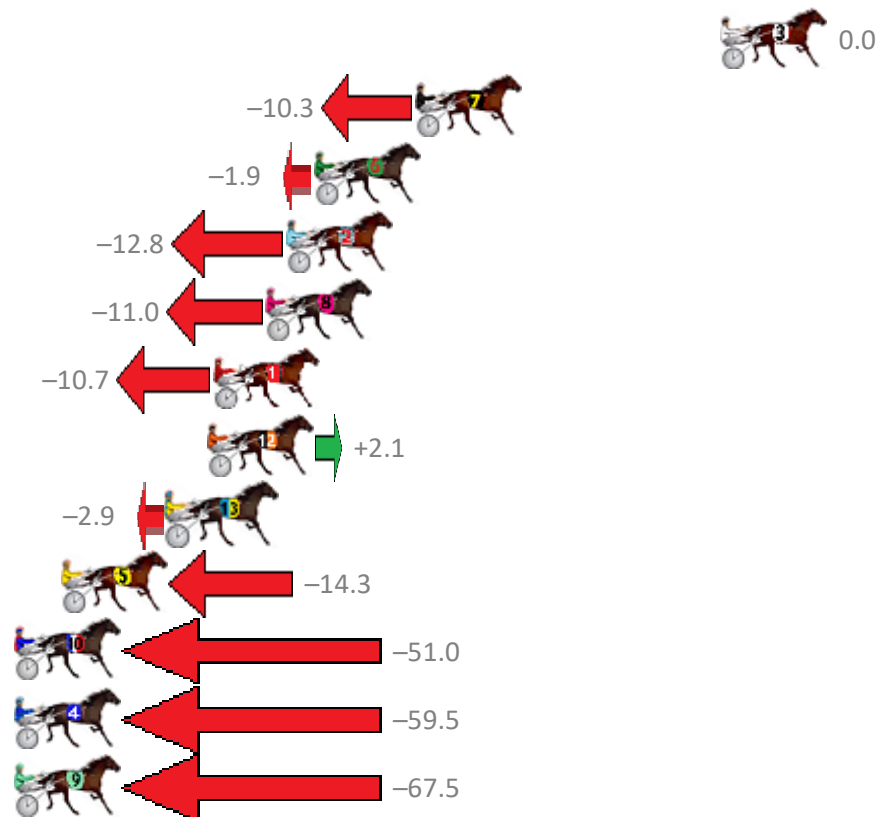

Albion Park Race 10 Distance 2647m

Saturday, 23 February 2019

Gross Time: 3:24.20 MileRate: 2:04.10 LeadTime: 83.50s First Qtr: 32.10s Second Qtr: 31.60s Third Qtr: 28.40s Fourth Qtr: 28.60s

No	Horse	Plc	Margin	Time	800Time (W)	400 Time (W)
3	NEEDLE	1	0.0m	3:24.20	57.00s (0)	28.60s (0)
7	MIRACLE RISING	2	12.1m	3:25.07	57.73s (1)	29.35s (1)
6	GEE UP NEDDY	3	16.1m	3:25.35	57.14s (0)	28.55s (0)
2	IVANOV	4	17.2m	3:25.43	57.91s (0)	29.37s (0)
8	QUIETLY SPOKEN	5	18.0m	3:25.49	57.78s (1)	29.56s (2)
1	JETER	6	20.1m	3:25.64	57.76s (0)	29.21s (0)
12	MISTER GUNSEN	7	20.3m	3:25.65	56.85s (2)	28.56s (1)
13	OUR OVERANOVA	8	21.9m	3:25.77	57.21s (1)	29.05s (1)
5	NORTHERN MUSCLE	9	26.1m	3:26.07	58.02s (1)	29.72s (2)
10	EMPIRE BAY	10	67.8m	3:29.05	60.63s (2)	32.72s (1)
4	SOUTHERN ALPS	11	82.3m	3:30.08	61.24s (0)	32.05s (0)
9	SPRINGBANK EDEN	12	84.7m	3:30.26	61.81s (3)	33.45s (2)

Finish Position and metres gained from 800m

Sectionals
Powered by

PJ Harness Analyser
Master harness racing with the power of sectionals
Owners, Trainers and Punters - Check out what's new at www.pjdata.com.au

The Racing Queensland Board (trading as Racing Queensland) and provider are not responsible for the completeness or accuracy of any of the information contained herein, and makes no representations about its suitability for any purpose.