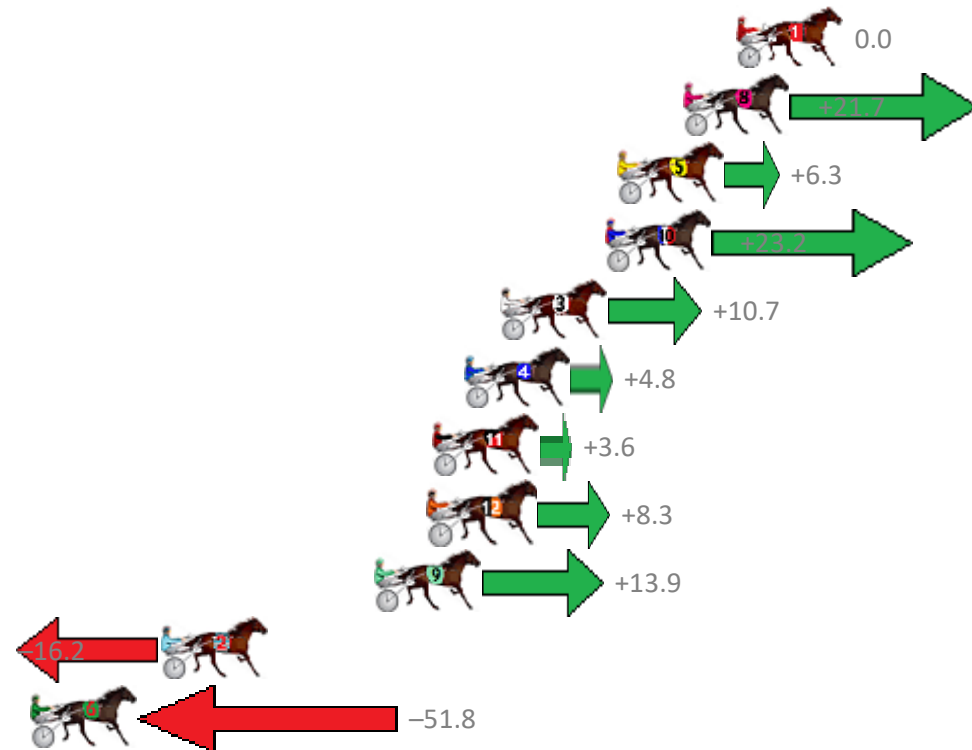

Albion Park Race 1 Distance 2138m

Saturday, 23 February 2019

Gross Time: 2:34.60 MileRate: 1:56.40 LeadTime: 35.30s First Qtr: 30.20s Second Qtr: 30.40s Third Qtr: 29.10s Fourth Qtr: 29.60s

NoHorse	Plc	Margin	Time	800Time (W)	400 Time (W)
1 SECRET JACK	1	0.0m	2:34.60	58.70s (0)	29.60s (0)
8 GASMONKEY	2	2.1m	2:34.76	57.11s (2)	29.36s (2)
5 SIR JULIAN	3	4.7m	2:34.95	58.24s (0)	29.44s (1)
10 ANNIKA MAGIC	4	5.2m	2:34.98	57.00s (2)	29.11s (2)
3 BEAU CISHLOM	5	9.3m	2:35.29	57.91s (1)	28.99s (2)
4 ROCK WITH SAM	6	10.8m	2:35.40	58.35s (2)	30.24s (1)
11 SOMEMONDOSOMEW	7	12.0m	2:35.49	58.44s (0)	29.54s (1)
12 ZARAS DELIGHT	8	12.1m	2:35.50	58.09s (0)	29.27s (0)
9 WHISKEY BLAZE	9	14.3m	2:35.66	57.68s (1)	29.28s (3)
2 PARISIAN ROCKSTAR	10	22.8m	2:36.29	59.89s (0)	30.71s (0)
6 WEEDONS EXPRESS	11	63.4m	2:39.29	62.50s (1)	32.87s (1)

Finish Position and metres gained from 800m

Sectionals
Powered by

PJ Harness Analyser
Master harness racing with the power of sectionals
Owners, Trainers and Punters - Check out what's new at www.pjdata.com.au

The Racing Queensland Board (trading as Racing Queensland) and provider are not responsible for the completeness or accuracy of any of the information contained herein, and makes no representations about its suitability for any purpose.