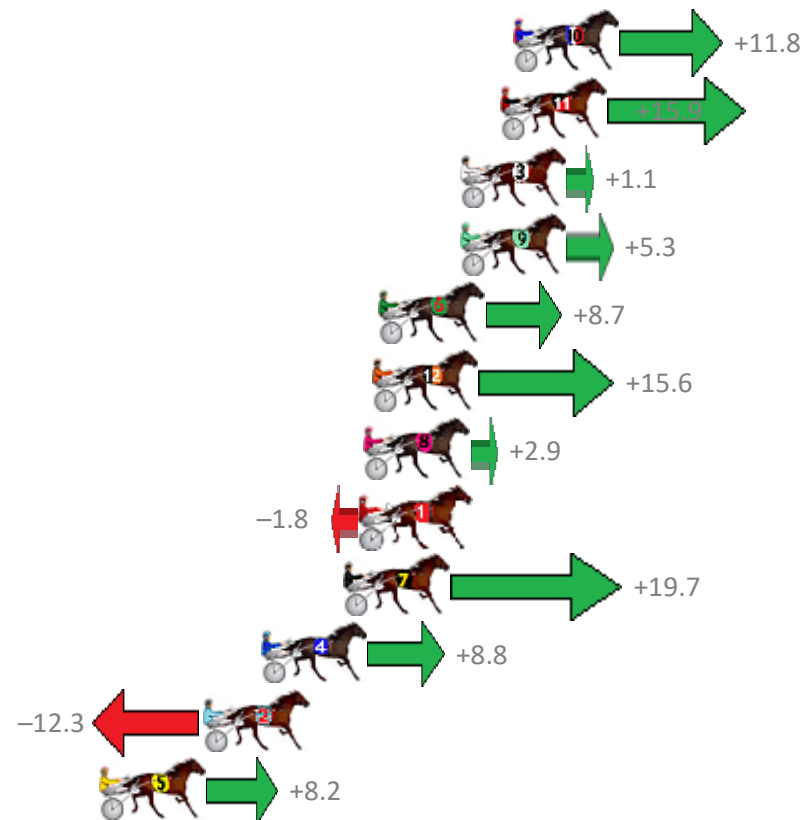

Albion Park Race 2 Distance 1660m

Saturday, 23 February 2019

Gross Time: 2:00.10 MileRate: 1:56.40 LeadTime: 3.40s First Qtr: 28.00s Second Qtr: 30.90s Third Qtr: 28.50s Fourth Qtr: 29.30s

NoHorse	Plc	Margin	Time	800Time (W)	400 Time (W)
10 IMTHE GOLDEN CHILD	1	0.0m	2:00.10	56.95s (1)	28.61s (2)
11 GRINVIL	2	0.5m	2:00.14	56.65s (1)	28.30s (2)
3 LONG TERM FELLA	3	2.1m	2:00.25	57.72s (1)	29.40s (1)
9 MY MASTERCRAFTSMA	4	2.1m	2:00.25	57.42s (1)	29.10s (2)
6 EVERYTHING	5	5.3m	2:00.49	57.17s (0)	28.66s (1)
12 CRACKA STRIDE	6	5.6m	2:00.51	56.67s (1)	28.36s (2)
8 LURAH	7	5.9m	2:00.53	57.59s (0)	29.06s (1)
1 WERELIVINGTHEDREA	8	6.0m	2:00.54	57.93s (0)	29.42s (0)
7 LANCELOT BROMAC	9	6.7m	2:00.59	56.38s (1)	28.12s (1)
4 LOTS MORE ART	10	10.0m	2:00.83	57.16s (0)	28.66s (0)
2 TOP TRIO	11	12.3m	2:01.00	58.69s (0)	30.20s (0)
5 MARK OF INTEGRITY	12	16.4m	2:01.30	57.21s (2)	28.73s (0)

Finish Position and metres gained from 800m

Sectionals
Powered by

PJ Harness Analyser
Master harness racing with the power of sectionals
Owners, Trainers and Punters - Check out what's new at www.pjdata.com.au

The Racing Queensland Board (trading as Racing Queensland) and provider are not responsible for the completeness or accuracy of any of the information contained herein, and makes no representations about its suitability for any purpose.