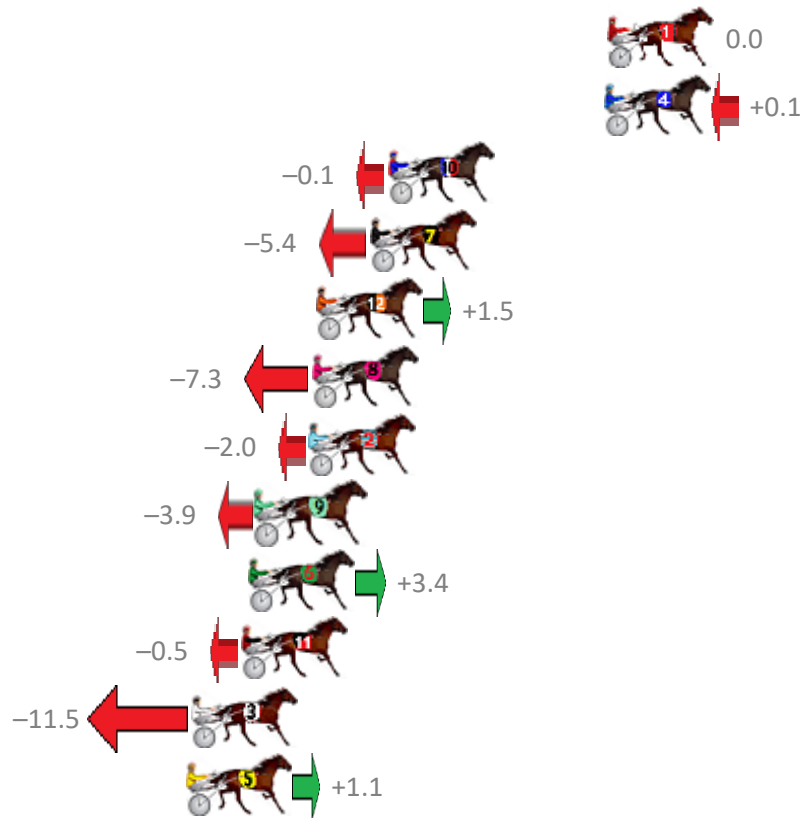

Albion Park Race 4 Distance 1660m

Saturday, 23 February 2019

Gross Time: 2:00.80 MileRate: 1:57.10 LeadTime: 3.30s First Qtr: 28.50s Second Qtr: 29.90s Third Qtr: 28.90s Fourth Qtr: 30.20s

NoHorse	Plc	Margin	Time	800Time (W)	400 Time (W)
1 MATT BELFORD	1	0.0m	2:00.80	59.10s (0)	30.20s (0)
4 OUR DIAMOND EDITON	2	0.1m	2:00.81	59.09s (1)	30.06s (1)
10 SHILAH	3	8.7m	2:01.46	59.11s (0)	29.92s (0)
7 BETTING BARON	4	9.4m	2:01.51	59.50s (2)	30.59s (2)
12 HE GETS IT	5	11.5m	2:01.67	58.99s (0)	29.81s (0)
8 WEE JIMMY	6	11.7m	2:01.68	59.64s (0)	30.48s (0)
2 OUR MEMPHIS MAC	7	11.8m	2:01.69	59.25s (1)	30.20s (1)
9 SIR SEMPER FIDELIS	8	13.9m	2:01.85	59.39s (2)	30.54s (2)
6 SHADOW HUNTER	9	14.2m	2:01.87	58.85s (2)	30.02s (1)
11 RIVERLEIGH WILLIAM	10	14.5m	2:01.89	59.14s (1)	30.27s (2)
3 DOOLITTLE DANDY	11	16.5m	2:02.05	59.95s (1)	30.90s (1)
5 MY ULTIMATE HELL	12	16.7m	2:02.06	59.02s (0)	29.86s (0)

Finish Position and metres gained from 800m

Sectionals
Powered by

PJ Harness Analyser
Master harness racing with the power of sectionals
Owners, Trainers and Punters - Check out what's new at www.pjdata.com.au

The Racing Queensland Board (trading as Racing Queensland) and provider are not responsible for the completeness or accuracy of any of the information contained herein, and makes no representations about its suitability for any purpose.