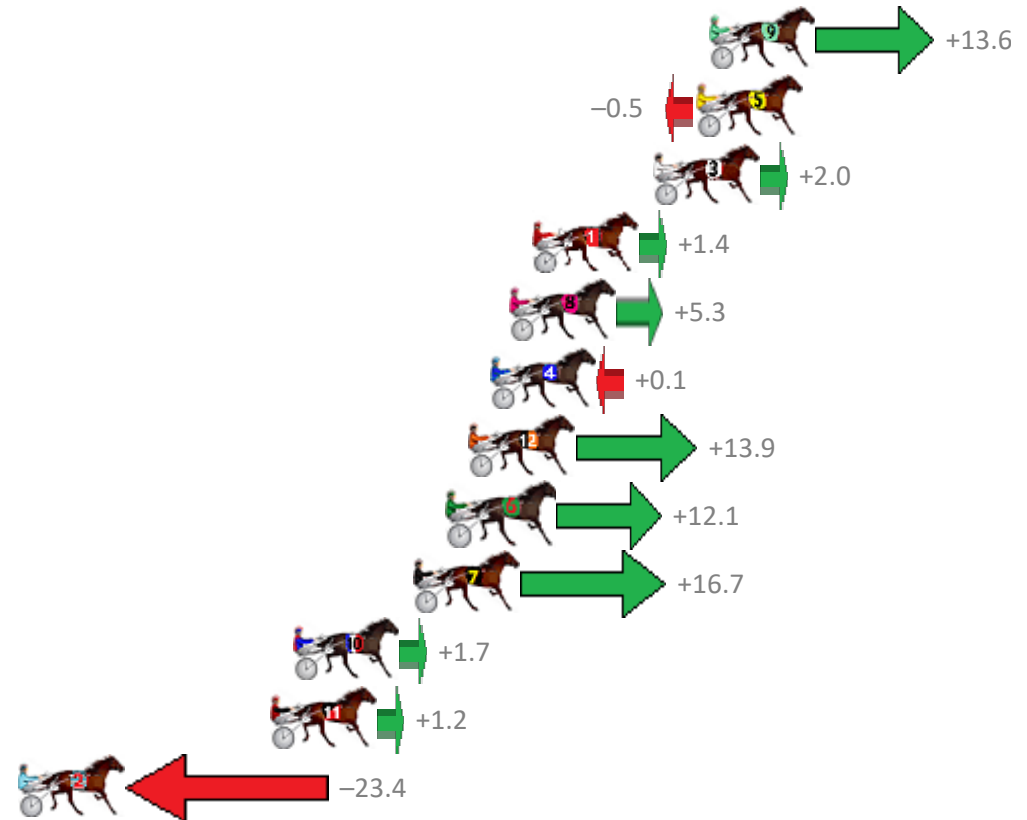

Albion Park Race 5 Distance 1660m

Saturday, 23 February 2019

Gross Time: 2:00.00 MileRate: 1:56.30 LeadTime: 3.40s First Qtr: 26.60s Second Qtr: 30.40s Third Qtr: 29.80s Fourth Qtr: 29.80s

NoHorse	Plc	Margin	Time	800Time (W)	400 Time (W)
9 DESTINY WARRIOR	1	0.0m	2:00.00	58.59s (1)	29.43s (2)
5 BIG BRUCE	2	0.5m	2:00.04	59.64s (0)	29.84s (0)
3 RIVERLEIGH ROCKET	3	2.2m	2:00.16	59.45s (0)	29.65s (0)
1 JOHNNYCAKE	4	7.0m	2:00.52	59.50s (0)	29.62s (0)
8 IMA TOP TYCOON	5	7.9m	2:00.59	59.21s (0)	29.29s (0)
4 BROADWATER	6	8.7m	2:00.65	59.59s (1)	29.69s (2)
12 ZALTA	7	9.5m	2:00.71	58.56s (1)	29.20s (3)
6 TOP FLIGHT CRUIZE	8	10.3m	2:00.77	58.70s (0)	29.48s (2)
7 RUATO BAY	9	11.7m	2:00.87	58.36s (1)	29.23s (1)
10 BACK PAGE NEWS	10	16.5m	2:01.23	59.47s (0)	29.57s (0)
11 OUR BUSCEMI	11	17.4m	2:01.30	59.51s (1)	30.19s (3)
2 OYSTER STRIDE	12	27.4m	2:02.04	61.34s (1)	31.35s (1)

Finish Position and metres gained from 800m

Sectionals
Powered by

PJ Harness Analyser
Master harness racing with the power of sectionals
Owners, Trainers and Punters - Check out what's new at www.pjdata.com.au

The Racing Queensland Board (trading as Racing Queensland) and provider are not responsible for the completeness or accuracy of any of the information contained herein, and makes no representations about its suitability for any purpose.