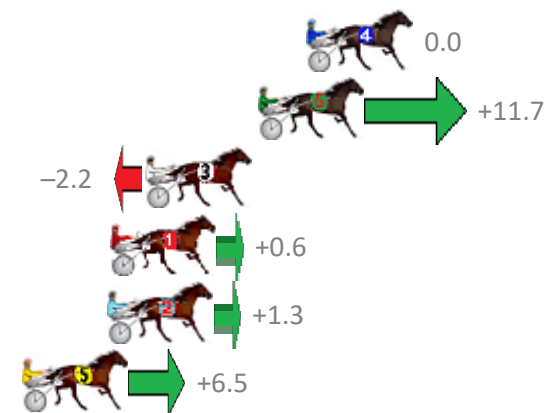

Albion Park Race 2 Distance 1660m

Friday, 22 March 2019

Gross Time: 1:57.10   MileRate: 1:53.50   LeadTime: 3.40s   First Qtr: 27.40s   Second Qtr: 30.40s   Third Qtr: 28.10s   Fourth Qtr: 27.80s

No Horse	Plc	Margin	Time	800Time (W)	400 Time (W)
4 COMPLY OR DIE	1	0.0m	1:57.10	55.90s (0)	27.80s (0)
6 OUR MELS DREAM	2	1.9m	1:57.23	55.08s (1)	27.15s (1)
3 THREO	3	6.4m	1:57.54	56.05s (0)	27.94s (0)
1 RORY MACH	4	7.8m	1:57.64	55.86s (0)	27.74s (0)
2 STIRLING WILLIAM	5	7.9m	1:57.65	55.81s (1)	27.90s (1)
5 MAYWYNS BEST	6	11.3m	1:57.89	55.45s (1)	27.49s (1)

Finish Position and metres gained from 800m

Sectionals
Powered by

PJ Harness Analyser
Master harness racing with the power of sectionals
Owners, Trainers and Punters - Check out what's new at www.pjdata.com.au

The Racing Queensland Board (trading as Racing Queensland) and provider are not responsible for the completeness or accuracy of any of the information contained herein, and makes no representations about its suitability for any purpose.