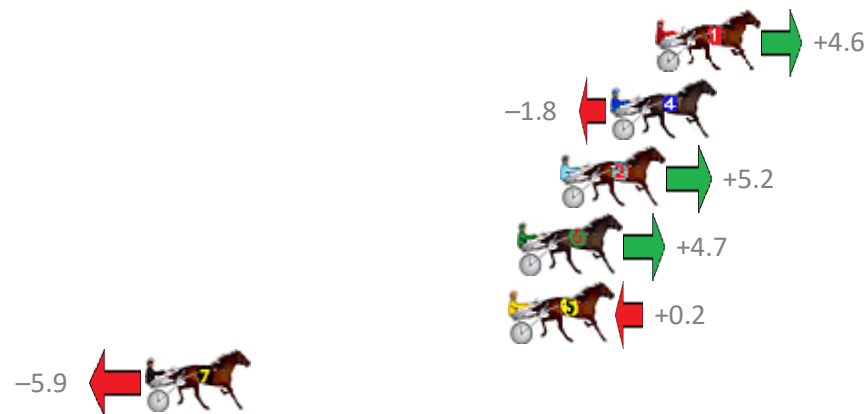

Albion Park Race 7 Distance 1660m

Friday, 22 March 2019

Gross Time: 1:59.40 MileRate: 1:55.80 LeadTime: 3.30s First Qtr: 29.60s Second Qtr: 31.40s Third Qtr: 28.00s Fourth Qtr: 27.10s

No Horse	Plc	Margin	Time	800Time (W)	400 Time (W)
1 CLARRY	1	0.0m	1:59.40	54.78s (0)	26.75s (0)
4 INNOCENT CROCKER	2	1.8m	1:59.52	55.22s (0)	27.22s (0)
2 MAMMALS MAGIC	3	3.8m	1:59.66	54.74s (0)	26.59s (0)
6 HARD TO HEAR	4	5.5m	1:59.77	54.78s (1)	26.69s (1)
5 RED CHARMER	5	5.8m	1:59.79	55.09s (1)	27.01s (1)
7 MISTER HART	6	20.3m	2:00.78	55.51s (1)	27.34s (1)

Finish Position and metres gained from 800m

Sectionals
Powered by

PJ Harness Analyser
Master harness racing with the power of sectionals
Owners, Trainers and Punters - Check out what's new at www.pjdata.com.au

The Racing Queensland Board (trading as Racing Queensland) and provider are not responsible for the completeness or accuracy of any of the information contained herein, and makes no representations about its suitability for any purpose.