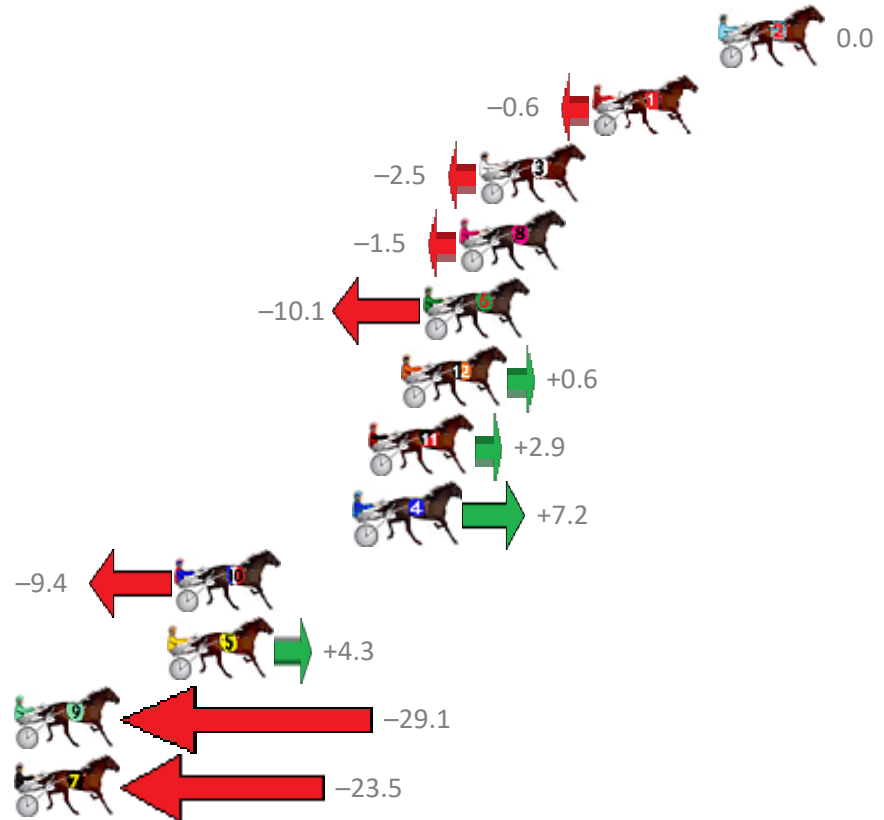

Albion Park Race 8 Distance 1660m

Friday, 22 March 2019

Gross Time: 1:59.20 MileRate: 1:55.50 LeadTime: 3.50s First Qtr: 28.80s Second Qtr: 31.80s Third Qtr: 27.20s Fourth Qtr: 27.90s

No Horse	Plc	Margin	Time	800Time (W)	400 Time (W)
2 ROYAL LINCOLN	1	0.0m	1:59.20	55.10s (0)	27.90s (0)
1 TRAIN WRECK	2	5.0m	1:59.55	55.14s (0)	27.90s (0)
3 JUST ROKIN	3	9.5m	1:59.86	55.27s (1)	28.03s (1)
8 MACHIN OUT	4	10.3m	1:59.92	55.20s (0)	27.95s (0)
6 RENEE DALE	5	11.7m	2:00.02	55.80s (1)	28.51s (1)
12 BETTOR ATOM	6	12.6m	2:00.08	55.06s (0)	27.89s (1)
11 HEAVENS HURRICANE	7	13.9m	2:00.17	54.90s (1)	27.74s (2)
4 GOALKICKER	8	14.4m	2:00.20	54.60s (1)	27.77s (0)
10 BEEF CITY BLAZE	9	21.6m	2:00.71	55.75s (1)	28.54s (3)
5 ARK PATROL	10	21.9m	2:00.73	54.80s (1)	27.89s (1)
9 OUR MEMPHIS MAC	11	33.3m	2:01.52	57.10s (2)	29.66s (2)
7 FORTES IN FIDE	12	43.1m	2:02.21	56.72s (0)	28.24s (0)

Finish Position and metres gained from 800m

Sectionals
Powered by

PJ Harness Analyser
Master harness racing with the power of sectionals
Owners, Trainers and Punters - Check out what's new at www.pjdata.com.au

The Racing Queensland Board (trading as Racing Queensland) and provider are not responsible for the completeness or accuracy of any of the information contained herein, and makes no representations about its suitability for any purpose.