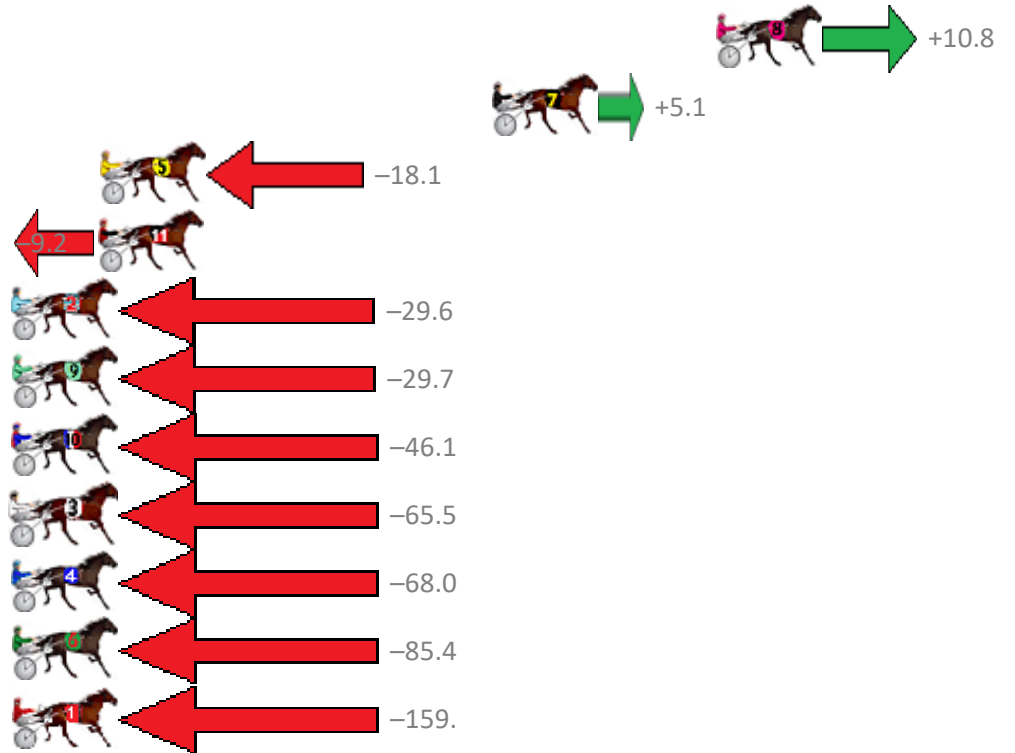

Albion Park Race 3 Distance 2138m

Friday, 22 March 2019

Gross Time: 2:34.40 MileRate: 1:56.20 LeadTime: 37.60s First Qtr: 28.70s Second Qtr: 30.10s Third Qtr: 29.10s Fourth Qtr: 28.90s

No Horse	Plc	Margin	Time	800Time (W)	400 Time (W)
8 TROJAN BANNER	1	0.0m	2:34.40	57.22s (1)	28.90s (0)
7 HIPSTAR	2	8.9m	2:35.04	57.63s (0)	28.50s (2)
5 SAINT KILDA BEACH	3	24.5m	2:36.17	59.31s (1)	29.64s (1)
11 SEA HAWKE	4	24.6m	2:36.18	58.67s (1)	30.01s (2)
2 TAXI METER	5	29.6m	2:36.54	60.15s (0)	30.59s (0)
9 MAYWYN NO REGRETS	6	38.7m	2:37.20	60.15s (0)	30.34s (1)
10 VICTREE MIKAYLA	7	65.5m	2:39.13	61.34s (1)	32.06s (2)
3 ITZ MAJOR LOOK	8	67.9m	2:39.31	62.75s (1)	33.08s (1)
4 BEEF CITY STARZZZ	9	86.4m	2:40.64	62.93s (0)	33.29s (0)
6 THATS BETTOR	10	109.4m	2:42.30	64.19s (0)	34.35s (0)
1 THE RAGNBONE MAN	11	164.1m	2:46.26	69.55s (0)	39.53s (0)

Finish Position and metres gained from 800m

Sectionals
Powered by

PJ Harness Analyser
Master harness racing with the power of sectionals
Owners, Trainers and Punters - Check out what's new at www.pjdata.com.au

The Racing Queensland Board (trading as Racing Queensland) and provider are not responsible for the completeness or accuracy of any of the information contained herein, and makes no representations about its suitability for any purpose.