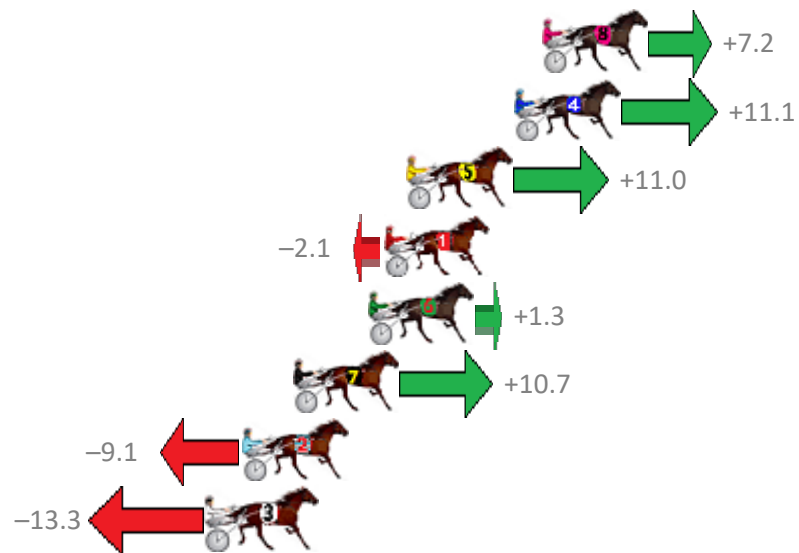

Albion Park Race 6 Distance 1660m

Friday, 22 March 2019

Gross Time: 1:57.40 MileRate: 1:53.80 LeadTime: 3.30s First Qtr: 27.30s Second Qtr: 30.50s Third Qtr: 28.40s Fourth Qtr: 27.90s

No Horse	Plc	Margin	Time	800Time (W)	400 Time (W)
8 OUR CHITTYBANGBANG	1	0.0m	1:57.40	55.79s (1)	27.63s (2)
4 SPEEDIE MCARDLE	2	1.1m	1:57.48	55.52s (1)	27.38s (1)
5 PLATINUM ROULETTE	3	5.4m	1:57.78	55.53s (1)	27.50s (2)
1 JANIES GOT A GUN	4	6.3m	1:57.84	56.45s (0)	28.03s (0)
6 LIFEINHEAVEN	5	6.9m	1:57.88	56.21s (0)	27.78s (0)
7 IM FREE FALLING	6	9.9m	1:58.09	55.55s (1)	27.50s (2)
2 TOPNOTCH MACH	7	11.9m	1:58.23	56.94s (1)	28.55s (1)
3 GREGS LEGACY	8	13.3m	1:58.33	57.24s (0)	28.83s (0)

Finish Position and metres gained from 800m

Sectionals
Powered by

PJ Harness Analyser
Master harness racing with the power of sectionals
Owners, Trainers and Punters - Check out what's new at www.pjdata.com.au

The Racing Queensland Board (trading as Racing Queensland) and provider are not responsible for the completeness or accuracy of any of the information contained herein, and makes no representations about its suitability for any purpose.