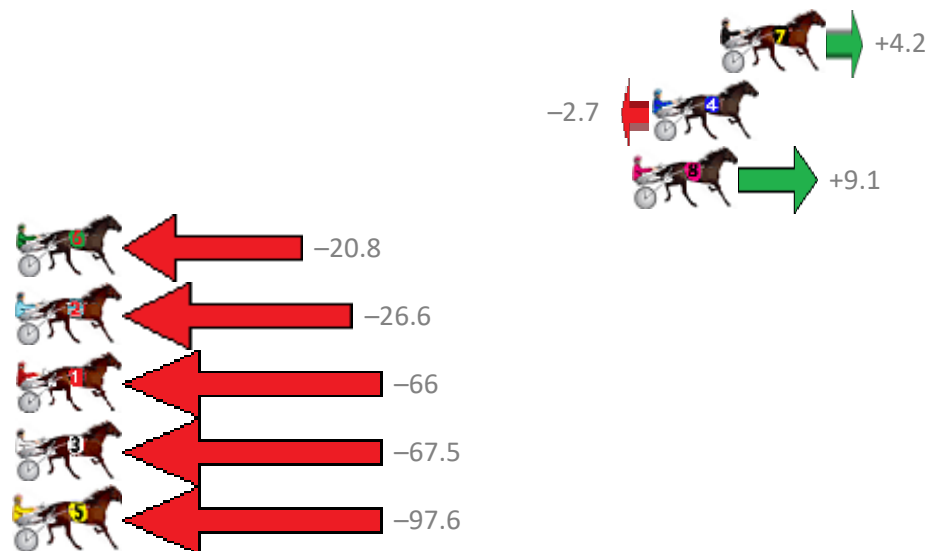

Albion Park Race 1 Distance 2138m

Friday, 22 March 2019

Gross Time: 2:43.90 MileRate: 2:03.30 LeadTime: 39.00s First Qtr: 32.10s Second Qtr: 32.10s Third Qtr: 30.60s Fourth Qtr: 30.10s

No Horse	Plc	Margin	Time	800Time (W)	400 Time (W)
7 MISS INVASION	1	0.0m	2:43.90	60.38s (0)	29.75s (0)
4 DAY TOURER	2	2.7m	2:44.10	60.90s (0)	30.30s (0)
8 MISTER OZ	3	3.5m	2:44.16	60.01s (0)	29.34s (0)
6 NORAHS FLING	4	28.0m	2:46.01	62.28s (1)	31.59s (1)
2 SOH TWISTED	5	29.0m	2:46.08	62.72s (1)	32.16s (1)
1 GARLAND GREENE	6	74.0m	2:49.47	65.68s (0)	34.99s (0)
3 BOURBONONTHEROCK	7	79.3m	2:49.87	65.82s (1)	35.07s (1)
5 MAJESTIC SIMON	8	257.6m	3:03.28	68.11s (0)	34.43s (0)

Finish Position and metres gained from 800m

Sectionals
Powered by

PJ Harness Analyser
Master harness racing with the power of sectionals
Owners, Trainers and Punters - Check out what's new at www.pjdata.com.au

The Racing Queensland Board (trading as Racing Queensland) and provider are not responsible for the completeness or accuracy of any of the information contained herein, and makes no representations about its suitability for any purpose.