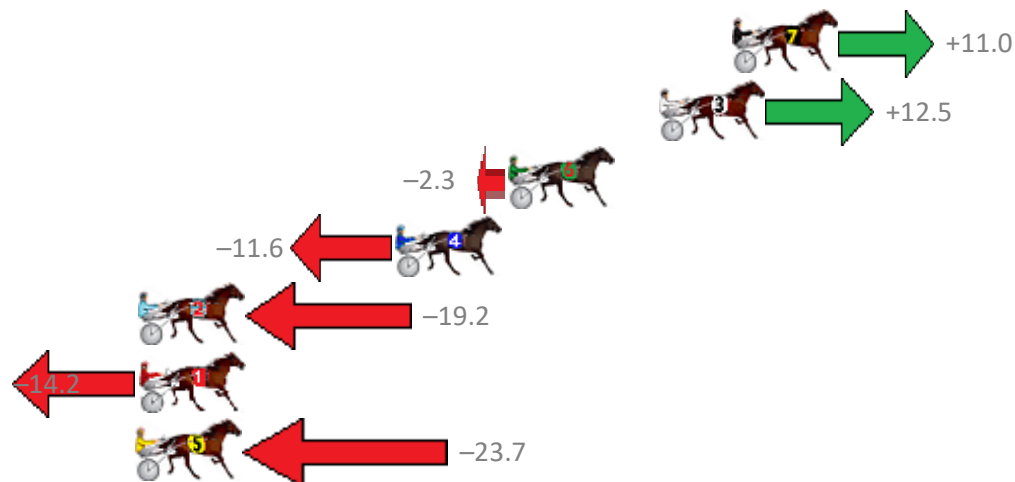

Albion Park Race 4 Distance 2138m

Friday, 22 March 2019

Gross Time: 2:32.80 MileRate: 1:55.00 LeadTime: 35.90s First Qtr: 29.60s Second Qtr: 30.00s Third Qtr: 28.20s Fourth Qtr: 29.10s

No Horse	Plc	Margin	Time	800Time (W)	400 Time (W)
7 ZARAS DELIGHT	1	0.0m	2:32.80	56.51s (1)	28.05s (2)
3 ILLAWONG DREAMTIM	2	2.9m	2:33.01	56.40s (1)	27.97s (1)
6 ITS JUST KENNY	3	8.9m	2:33.45	57.46s (1)	29.03s (2)
4 THE MUSE	4	13.4m	2:33.77	58.13s (1)	29.71s (1)
2 NERIO	5	23.6m	2:34.52	58.68s (0)	30.31s (0)
1 FARRAHFOWLER	6	23.6m	2:34.52	58.32s (0)	29.96s (0)
5 COREY WILLIAM	7	23.7m	2:34.52	59.00s (0)	30.82s (0)

Finish Position and metres gained from 800m

Sectionals
Powered by

PJ Harness Analyser
Master harness racing with the power of sectionals
Owners, Trainers and Punters - Check out what's new at www.pjdata.com.au

The Racing Queensland Board (trading as Racing Queensland) and provider are not responsible for the completeness or accuracy of any of the information contained herein, and makes no representations about its suitability for any purpose.