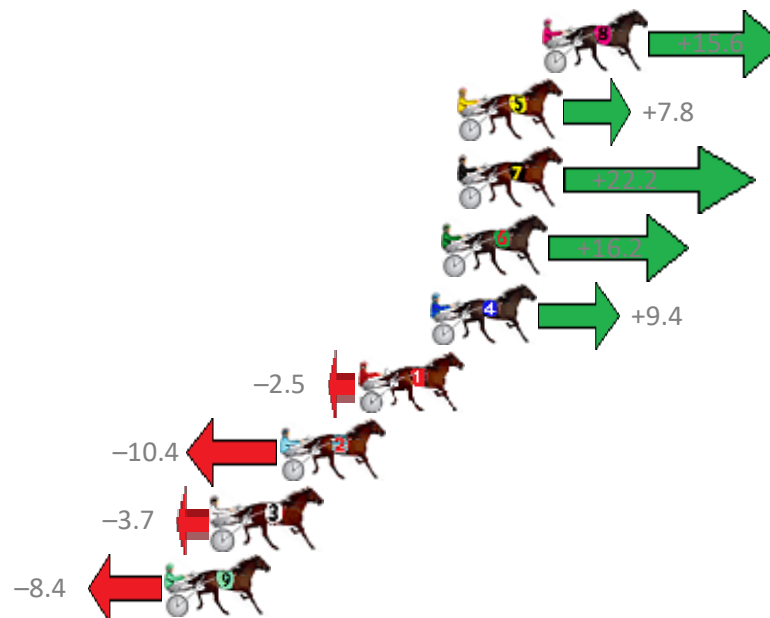

Albion Park Race 5 Distance 1660m

Friday, 22 March 2019

Gross Time: 1:58.50 MileRate: 1:54.90 LeadTime: 3.30s First Qtr: 27.60s Second Qtr: 29.50s Third Qtr: 28.60s Fourth Qtr: 29.50s

No Horse	Plc	Margin	Time	800Time (W)	400 Time (W)
8 VINTAGE DREAM	1	0.0m	1:58.50	56.97s (1)	28.53s (1)
5 TORQUE FEELS GOOD	2	3.4m	1:58.75	57.53s (1)	29.10s (1)
7 SHERIFF JUJON	2	3.4m	1:58.75	56.49s (1)	28.11s (1)
6 MICKEE CULLEN	4	4.0m	1:58.79	56.92s (1)	28.50s (1)
4 DYNAMIC DEEJAY	5	4.4m	1:58.82	57.42s (0)	28.88s (0)
1 ITZ SPORTZ TORQUE	6	7.3m	1:59.04	58.28s (0)	29.71s (0)
2 GOOD BOY OLIVER	7	10.4m	1:59.27	58.86s (0)	30.27s (0)
3 MO JARNEY	8	13.1m	1:59.47	58.37s (0)	29.82s (0)
9 DOOLITTLE DANDY	9	15.0m	1:59.61	58.71s (1)	30.27s (1)

Finish Position and metres gained from 800m

Sectionals
Powered by

PJ Harness Analyser
Master harness racing with the power of sectionals
Owners, Trainers and Punters - Check out what's new at www.pjdata.com.au

The Racing Queensland Board (trading as Racing Queensland) and provider are not responsible for the completeness or accuracy of any of the information contained herein, and makes no representations about its suitability for any purpose.