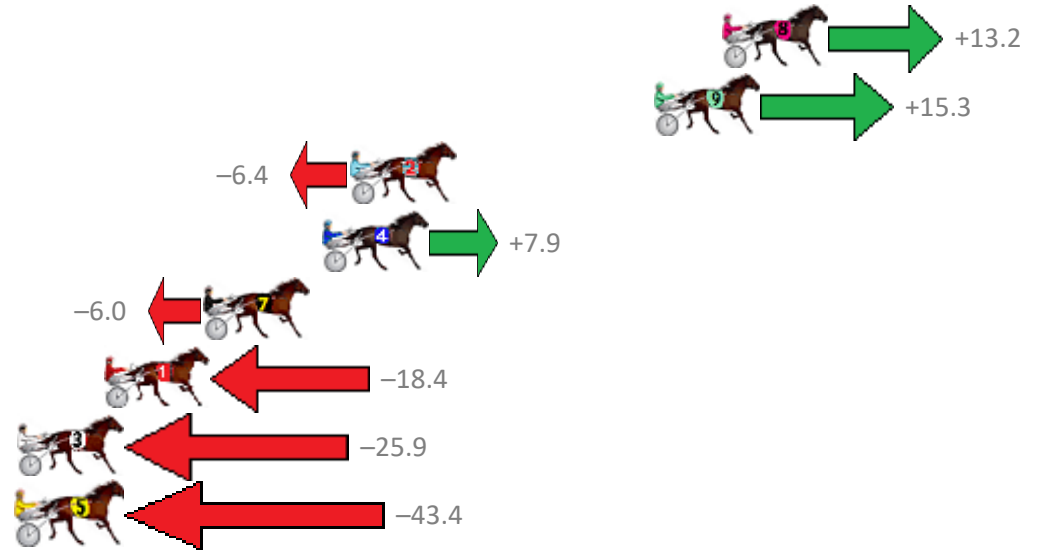

Redcliffe Race 3 Distance 1780m

Sunday, 24 March 2019

Gross Time: 2:12.70 MileRate: 2:00.00 LeadTime: 11.10s First Qtr: 29.00s Second Qtr: 31.60s Third Qtr: 30.20s Fourth Qtr: 30.80s

No Horse	Plc	Margin	Time	800Time (W)	400 Time (W)
8 PRIVATE JUJON	1	0.0m	2:12.70	59.99s (1)	30.62s (2)
9 PURE MADNESS	2	2.7m	2:12.91	59.83s (1)	30.53s (1)
2 CHANG	3	14.8m	2:13.84	61.49s (1)	31.94s (1)
4 ARCHIECANO	4	15.9m	2:13.92	60.40s (1)	31.12s (2)
7 AROONA	5	20.6m	2:14.29	61.46s (0)	31.37s (0)
1 KID CALVERT	6	24.6m	2:14.59	62.40s (0)	32.31s (0)
3 DARTESIAN	7	36.5m	2:15.51	62.97s (0)	32.90s (0)
5 HALF MOON BEACH	8	43.4m	2:16.04	64.31s (0)	34.14s (0)

Finish Position and metres gained from 800m

Sectionals
Powered by

PJ Harness Analyser
Master harness racing with the power of sectionals
Owners, Trainers and Punters - Check out what's new at www.pjdata.com.au

The Racing Queensland Board (trading as Racing Queensland) and provider are not responsible for the completeness or accuracy of any of the information contained herein, and makes no representations about its suitability for any purpose.