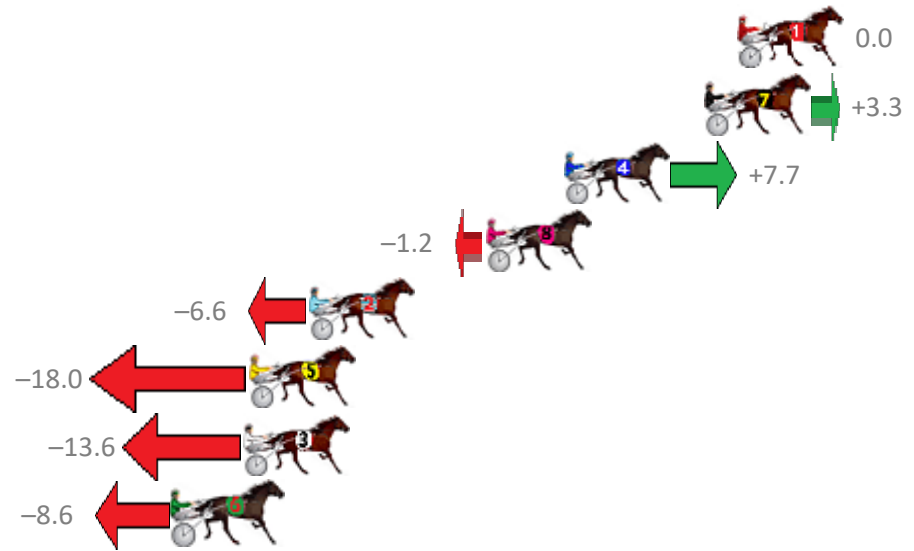

Redcliffe Race 2 Distance 2040m

Sunday, 24 March 2019

Gross Time: 2:32.90 MileRate: 2:00.60 LeadTime: 31.70s First Qtr: 31.00s Second Qtr: 30.90s Third Qtr: 29.60s Fourth Qtr: 29.70s

No Horse	Plc	Margin	Time	800Time (W)	400 Time (W)
1 GRINYDONTCHA	1	0.0m	2:32.90	59.30s (0)	29.70s (0)
7 BUKTHSYSTEM	2	1.3m	2:33.00	59.06s (0)	29.44s (0)
4 TORQUE TO THE MAX	3	6.9m	2:33.41	58.73s (1)	30.15s (2)
8 WILD ABOUT TOWN	4	10.0m	2:33.64	59.39s (0)	29.76s (0)
2 CHANGE THE NATION	5	17.0m	2:34.16	59.79s (1)	30.15s (1)
5 WAVEDANCER	6	19.4m	2:34.34	60.63s (1)	30.89s (1)
3 ITS YOU NOT ME	7	19.6m	2:34.36	60.31s (1)	30.62s (2)
6 HOLDINGNO CURRENCY	8	22.4m	2:34.56	59.94s (0)	30.43s (2)

Finish Position and metres gained from 800m

Sectionals
Powered by

PJ Harness Analyser
Master harness racing with the power of sectionals
Owners, Trainers and Punters - Check out what's new at www.pjdata.com.au

The Racing Queensland Board (trading as Racing Queensland) and provider are not responsible for the completeness or accuracy of any of the information contained herein, and makes no representations about its suitability for any purpose.