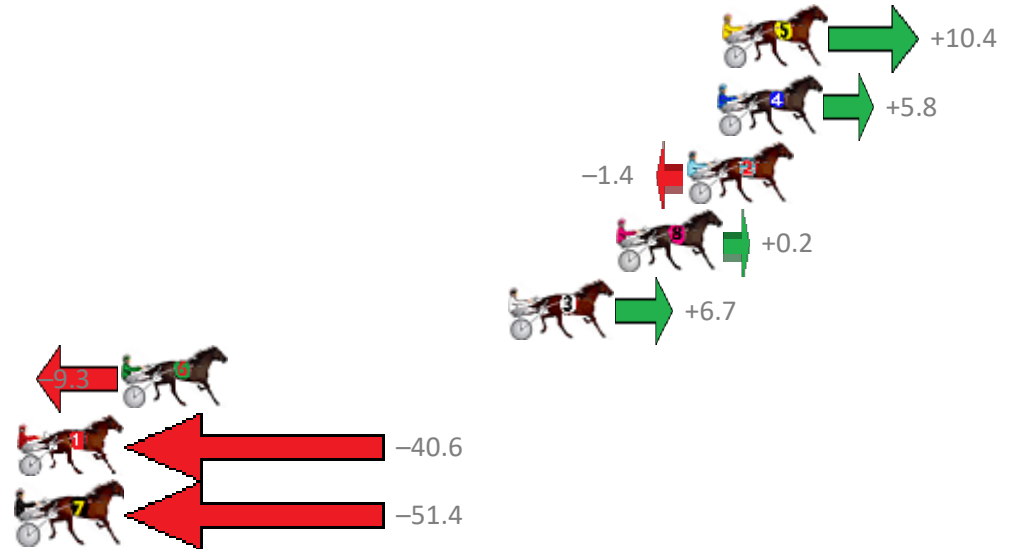

Redcliffe Race 1 Distance 2040m

Sunday, 24 March 2019

Gross Time: 2:29.20 MileRate: 1:57.70 LeadTime: 30.00s First Qtr: 30.40s Second Qtr: 29.60s Third Qtr: 29.20s Fourth Qtr: 30.00s

No Horse	Plc	Margin	Time	800Time (W)	400 Time (W)
5 DRIVE THE DREAM	1	0.0m	2:29.20	58.43s (1)	29.63s (1)
4 DARBY BRIGHTS	2	0.2m	2:29.21	58.77s (1)	29.99s (1)
2 WEONA LUKE	3	1.4m	2:29.30	59.30s (0)	30.10s (0)
8 THE HARLEM HAMMER	4	4.2m	2:29.51	59.19s (0)	29.99s (0)
3 WILLS	5	8.5m	2:29.84	58.70s (1)	29.89s (1)
6 VANDE VELDE	6	23.9m	2:30.99	59.89s (0)	30.67s (1)
1 WILLSINTOWN	7	49.6m	2:32.92	62.20s (0)	32.91s (0)
7 LOMBO RANMILES	8	72.6m	2:34.65	63.00s (0)	32.44s (0)

Finish Position and metres gained from 800m

Sectionals
Powered by

PJ Harness Analyser
Master harness racing with the power of sectionals
Owners, Trainers and Punters - Check out what's new at www.pjdata.com.au