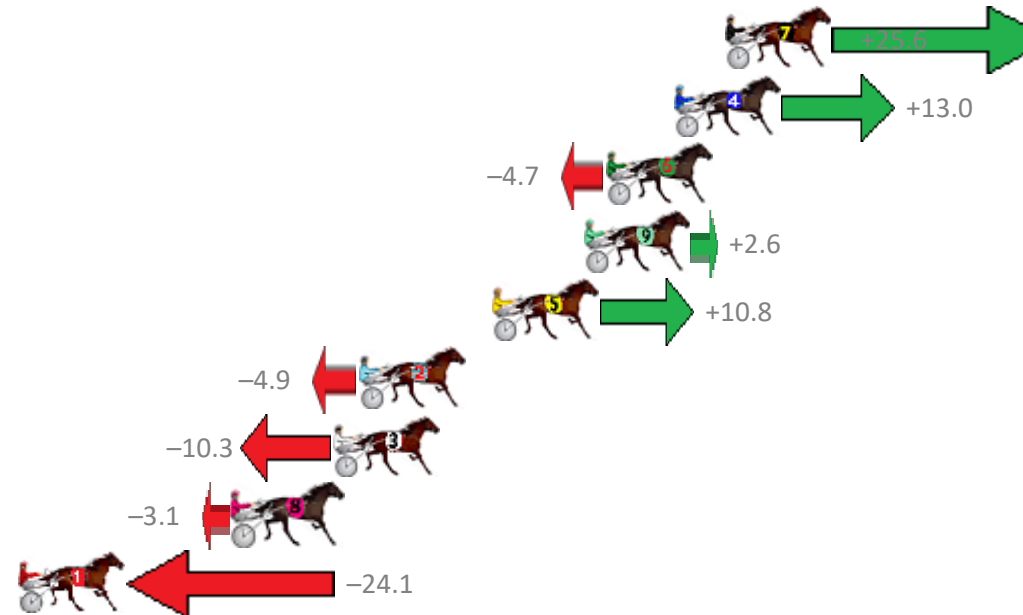

Albion Park Race 5 Distance 1660m

Tuesday, 2 April 2019

Gross Time: 1:59.70 MileRate: 1:56.00 LeadTime: 3.40s First Qtr: 28.00s Second Qtr: 31.10s Third Qtr: 28.10s Fourth Qtr: 29.10s

NoHorse	Plc	Margin	Time	800Time (W)	400 Time (W)
7 HIPSTAR	1	0.0m	1:59.70	55.37s (1)	27.67s (1)
4 TUAPEKA LIGHT	2	2.0m	1:59.85	56.27s (1)	28.30s (1)
6 BOULDER CITY	3	4.7m	2:00.04	57.54s (0)	29.44s (0)
9 SPORTS STORY	4	5.6m	2:00.11	57.01s (0)	28.81s (0)
5 GODDESS JUJON	5	9.2m	2:00.37	56.43s (1)	28.49s (0)
2 VICTREE MIKAYLA	6	14.5m	2:00.75	57.55s (1)	29.51s (1)
3 MAYWYN NO REGRETS	7	15.5m	2:00.83	57.94s (1)	29.92s (1)
8 MISS BLUE GLORY	8	19.5m	2:01.12	57.42s (0)	28.80s (0)
1 MINION GIRL	9	28.3m	2:01.76	58.92s (0)	30.78s (0)

Finish Position and metres gained from 800m

Sectionals
Powered by

PJ Harness Analyser
Master harness racing with the power of sectionals
Owners, Trainers and Punters - Check out what's new at www.pjdata.com.au

The Racing Queensland Board (trading as Racing Queensland) and provider are not responsible for the completeness or accuracy of any of the information contained herein, and makes no representations about its suitability for any purpose.