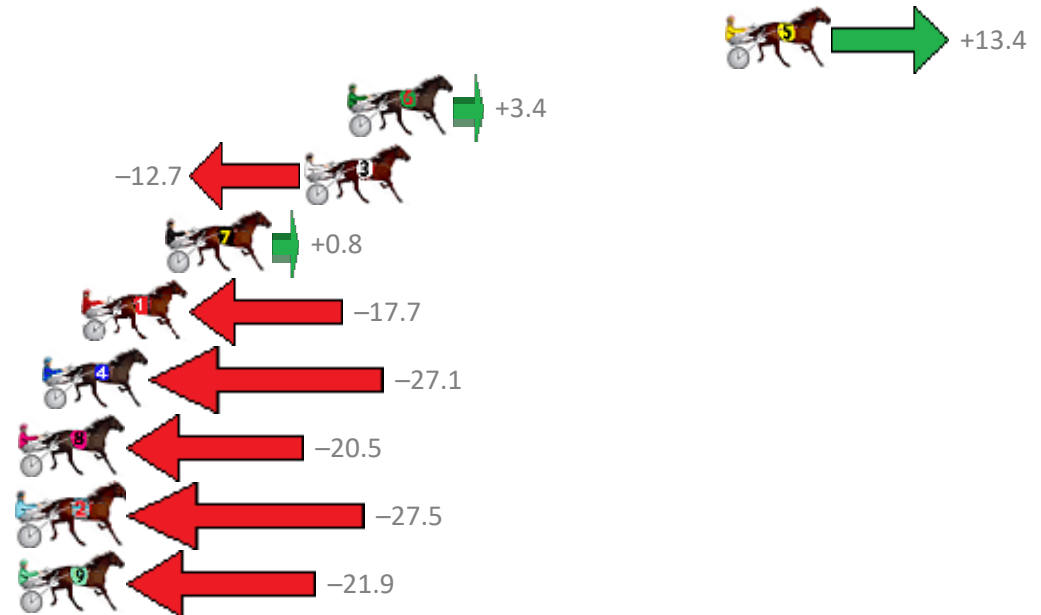

Albion Park Race 7 Distance 1660m

Tuesday, 2 April 2019

Gross Time: 1:56.80 MileRate: 1:53.20 LeadTime: 3.40s First Qtr: 27.10s Second Qtr: 29.50s Third Qtr: 29.20s Fourth Qtr: 27.60s

NoHorse	Plc	Margin	Time	800Time (W)	400 Time (W)
5 JUMPING JOLT	1	0.0m	1:56.80	55.85s (1)	27.60s (0)
6 MAKOA	2	15.0m	1:57.84	56.56s (1)	27.92s (2)
3 OUR CHITTYBANGBANG	3	16.7m	1:57.95	57.70s (0)	27.73s (1)
7 OFFTHETOPOFMYHEAD	4	22.2m	1:58.33	56.74s (1)	27.81s (1)
1 NERIO	5	25.5m	1:58.56	58.06s (0)	28.34s (0)
4 THE MUSE	6	27.1m	1:58.67	58.72s (0)	28.79s (0)
8 MISS KENNY	7	32.5m	1:59.04	58.26s (0)	28.09s (0)
2 ALPHA STYX	8	37.1m	1:59.36	58.75s (1)	29.44s (1)
9 WERELIVINGTHEDREA	9	37.9m	1:59.42	58.35s (0)	28.09s (0)

Finish Position and metres gained from 800m

Sectionals
Powered by

PJ Harness Analyser
Master harness racing with the power of sectionals
Owners, Trainers and Punters - Check out what's new at www.pjdata.com.au

The Racing Queensland Board (trading as Racing Queensland) and provider are not responsible for the completeness or accuracy of any of the information contained herein, and makes no representations about its suitability for any purpose.