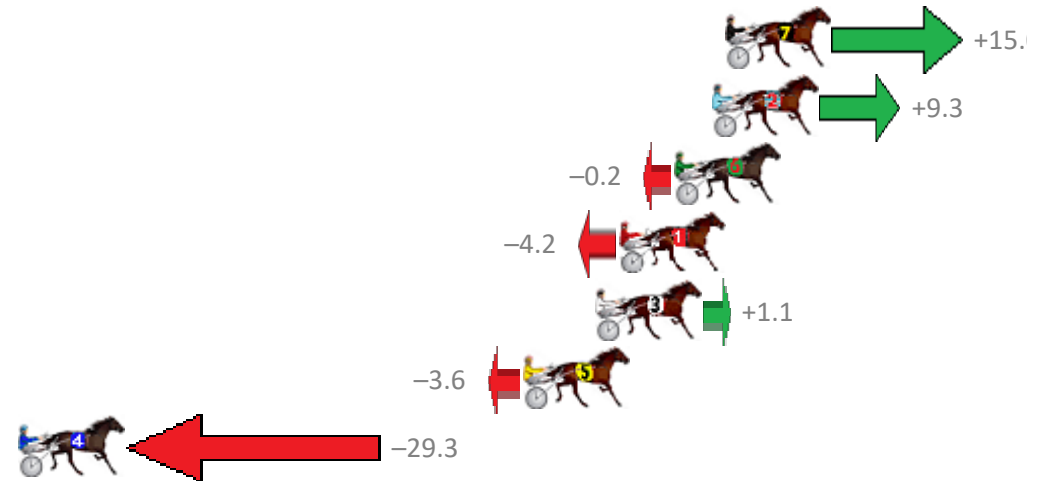

Albion Park Race 1 Distance 1660m

Tuesday, 2 April 2019

Gross Time: 2:01.70 MileRate: 1:58.00 LeadTime: 3.40s First Qtr: 27.90s Second Qtr: 31.10s Third Qtr: 29.30s Fourth Qtr: 30.00s

NoHorse	Plc	Margin	Time	800Time (W)	400 Time (W)
7 BLACKSADANCE	1	0.0m	2:01.70	58.19s (1)	29.85s (2)
2 MIND OF MY OWN	2	0.5m	2:01.74	58.61s (0)	29.17s (0)
6 SIR JUJON	3	2.0m	2:01.85	59.31s (1)	30.15s (1)
1 LEFT A HURRIKANE	4	4.2m	2:02.01	59.61s (0)	30.19s (0)
3 MAYWYNS JEWEL	5	5.1m	2:02.08	59.22s (1)	29.87s (1)
5 IMA BEACH BABE	6	8.0m	2:02.30	59.57s (0)	30.14s (0)
4 BETTER THAN BRIE	7	40.1m	2:04.71	61.47s (1)	31.81s (1)

Finish Position and metres gained from 800m

Sectionals
Powered by

PJ Harness Analyser
Master harness racing with the power of sectionals
Owners, Trainers and Punters - Check out what's new at www.pjdata.com.au

The Racing Queensland Board (trading as Racing Queensland) and provider are not responsible for the completeness or accuracy of any of the information contained herein, and makes no representations about its suitability for any purpose.