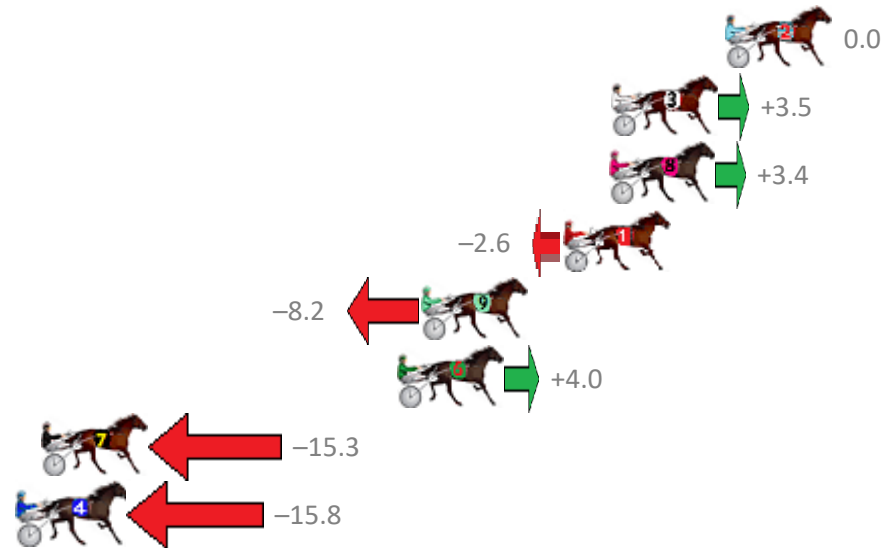

Albion Park Race 6 Distance 2138m

Tuesday, 2 April 2019

Gross Time: 2:34.00 MileRate: 1:55.90 LeadTime: 36.00s First Qtr: 30.00s Second Qtr: 31.50s Third Qtr: 28.80s Fourth Qtr: 27.70s

NoHorse	Plc	Margin	Time	800Time (W)	400 Time (W)
2 SMART AS CAMM BE	1	0.0m	2:34.00	56.50s (0)	27.70s (0)
3 JUST DEAL IT	2	4.5m	2:34.31	56.25s (1)	27.26s (1)
8 WHERE'S THE SPIRIT	3	4.6m	2:34.32	56.26s (0)	27.41s (0)
1 LEFT A TERROR	4	6.4m	2:34.44	56.68s (0)	27.87s (1)
9 SOMWHEREOVARAINB	5	12.0m	2:34.83	57.08s (1)	28.05s (2)
6 INVITE ONLY	6	13.0m	2:34.90	56.22s (1)	27.48s (1)
7 ALWAYS AT NIGHT	7	27.1m	2:35.88	57.58s (0)	28.65s (0)
4 ROYAL LINCOLN	8	28.0m	2:35.94	57.62s (1)	28.84s (2)

Finish Position and metres gained from 800m

Sectionals
Powered by

PJ Harness Analyser
Master harness racing with the power of sectionals
Owners, Trainers and Punters - Check out what's new at www.pjdata.com.au

The Racing Queensland Board (trading as Racing Queensland) and provider are not responsible for the completeness or accuracy of any of the information contained herein, and makes no representations about its suitability for any purpose.