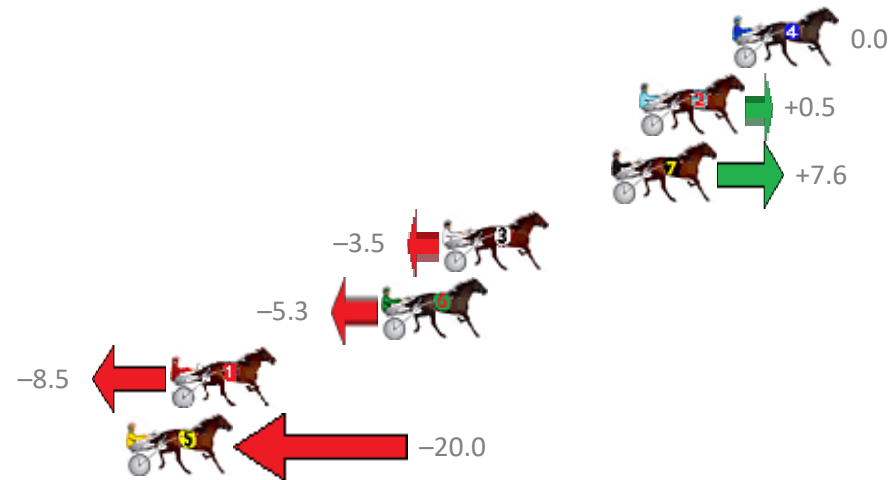

Finish Position and metres gained from 800m

Sectionals  
Powered by

**PJ Harness Analyser**  
Master harness racing with the power of sectionals  
Owners, Trainers and Punters - Check out what's new at [www.pjdata.com.au](http://www.pjdata.com.au)