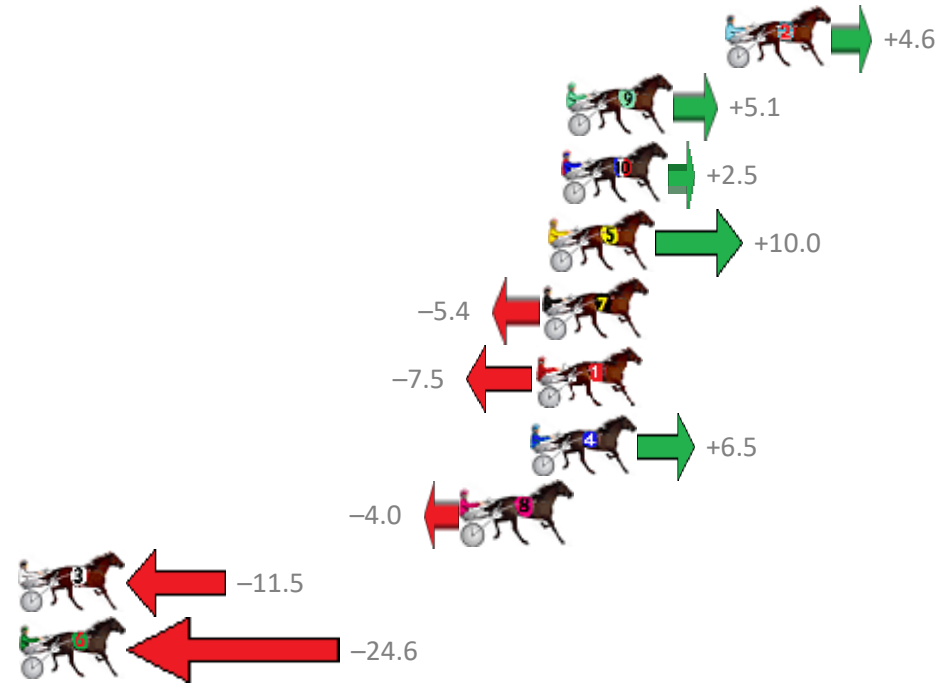

Albion Park Race 4 Distance 2138m

Tuesday, 2 April 2019

Gross Time: 2:44.10 MileRate: 2:03.50 LeadTime: 42.90s First Qtr: 32.60s Second Qtr: 30.40s Third Qtr: 28.40s Fourth Qtr: 29.80s

NoHorse	Plc	Margin	Time	800Time (W)	400 Time (W)
2 SCORCHED	1	0.0m	2:44.10	57.87s (0)	29.44s (0)
9 REDRIVERDEBBA	2	6.3m	2:44.57	57.83s (1)	29.57s (1)
10 MIRACLE	3	6.5m	2:44.58	58.02s (0)	29.57s (0)
5 SKYFLYER	4	7.0m	2:44.62	57.47s (1)	29.26s (1)
7 SHADY SADIE	5	7.2m	2:44.64	58.59s (1)	30.34s (1)
1 JUSTABITLIKEMUM	6	7.5m	2:44.66	58.75s (0)	30.33s (0)
4 MELPARK MAGIC	7	7.7m	2:44.67	57.73s (0)	29.27s (0)
8 MATATOKI	8	10.4m	2:44.87	58.49s (1)	30.23s (1)
3 JEDDY R YA READY	9	51.5m	2:47.94	59.04s (0)	30.81s (0)
6 JETER	10	79.6m	2:50.03	59.99s (0)	31.26s (0)

Finish Position and metres gained from 800m

Sectionals
Powered by

PJ Harness Analyser
Master harness racing with the power of sectionals
Owners, Trainers and Punters - Check out what's new at www.pjdata.com.au

The Racing Queensland Board (trading as Racing Queensland) and provider are not responsible for the completeness or accuracy of any of the information contained herein, and makes no representations about its suitability for any purpose.