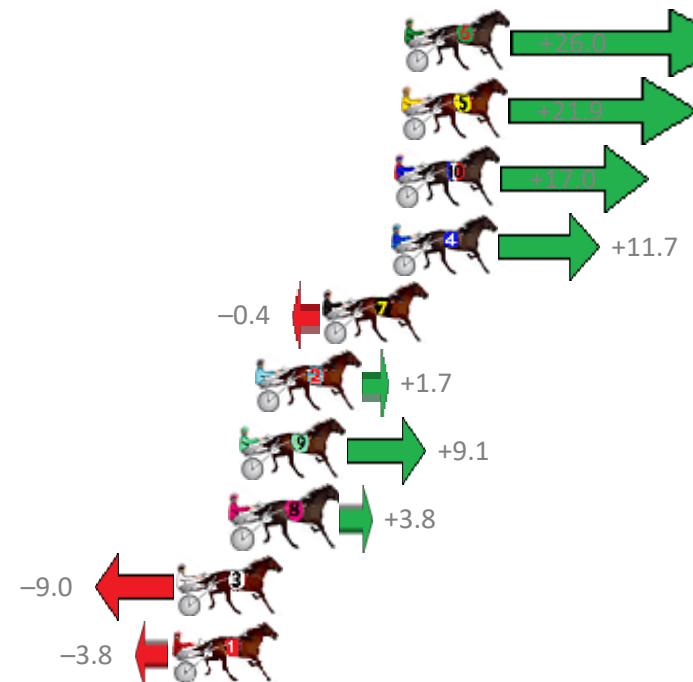

Albion Park Race 8 Distance 1660m

Tuesday, 2 April 2019

Gross Time: 1:59.70 MileRate: 1:56.00 LeadTime: 3.50s First Qtr: 28.80s Second Qtr: 29.80s Third Qtr: 27.90s Fourth Qtr: 29.70s

NoHorse	Plc	Margin	Time	800Time (W)	400 Time (W)
6 CIRCLE LINE	1	0.0m	1:59.70	55.73s (1)	28.24s (2)
5 TOPNOTCH MACH	2	0.1m	1:59.71	56.02s (1)	28.31s (1)
10 TELL THE LINESMEN	3	0.4m	1:59.73	56.38s (1)	28.62s (2)
4 ELMAUR JOY	4	0.5m	1:59.74	56.76s (1)	28.95s (1)
7 GREGS LEGACY	5	3.2m	1:59.94	57.63s (1)	29.94s (1)
2 ELMS CREEK	6	5.9m	2:00.14	57.48s (1)	29.69s (1)
9 NEWMERELLA SHARKIE	7	6.5m	2:00.18	56.94s (0)	28.92s (0)
8 THATS HOW WEROLL	8	6.8m	2:00.20	57.33s (0)	29.28s (0)
3 SMILING ARMADA	9	9.0m	2:00.37	58.25s (0)	30.10s (0)
1 MACHSASWINGER	10	9.2m	2:00.38	57.87s (0)	29.79s (0)

Finish Position and metres gained from 800m

Sectionals
Powered by

PJ Harness Analyser
Master harness racing with the power of sectionals
Owners, Trainers and Punters - Check out what's new at www.pjdata.com.au

The Racing Queensland Board (trading as Racing Queensland) and provider are not responsible for the completeness or accuracy of any of the information contained herein, and makes no representations about its suitability for any purpose.