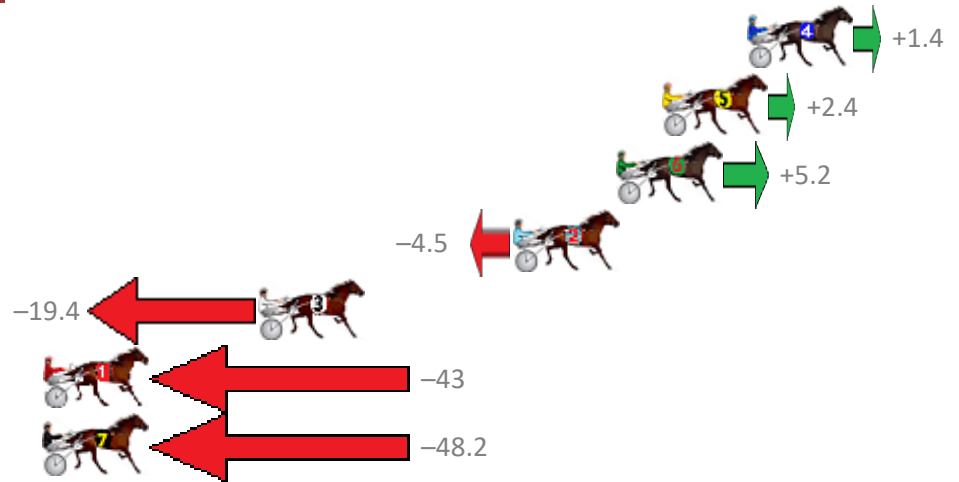

Redcliffe Race 1 Distance 2040m

Thursday, 4 April 2019

Gross Time: 2:29.70 MileRate: 1:58.10 LeadTime: 30.00s First Qtr: 29.90s Second Qtr: 30.40s Third Qtr: 29.30s Fourth Qtr: 30.10s

No Horse	Plc	Margin	Time	800Time (W)	400 Time (W)
4 SUBTLE ADVICE	1	0.0m	2:29.70	59.30s (1)	30.10s (1)
5 MICKEE CULLEN	2	3.4m	2:29.96	59.22s (1)	30.02s (2)
6 GOTOTHEMOON	3	5.2m	2:30.09	59.01s (1)	29.98s (1)
2 FAMOUS SHOES	4	9.3m	2:30.40	59.73s (0)	30.38s (0)
3 ROYAL TAZ	5	19.4m	2:31.16	60.84s (0)	31.45s (0)
1 WECANONLYHOPE	6	52.3m	2:33.64	62.53s (0)	32.67s (0)
7 WHOSTOLEMYPIGEON	7	80.2m	2:35.74	62.98s (0)	32.97s (0)

Finish Position and metres gained from 800m

Sectionals
Powered by

PJ Harness Analyser
Master harness racing with the power of sectionals
Owners, Trainers and Punters - Check out what's new at www.pjdata.com.au

The Racing Queensland Board (trading as Racing Queensland) and provider are not responsible for the completeness or accuracy of any of the information contained herein, and makes no representations about its suitability for any purpose.