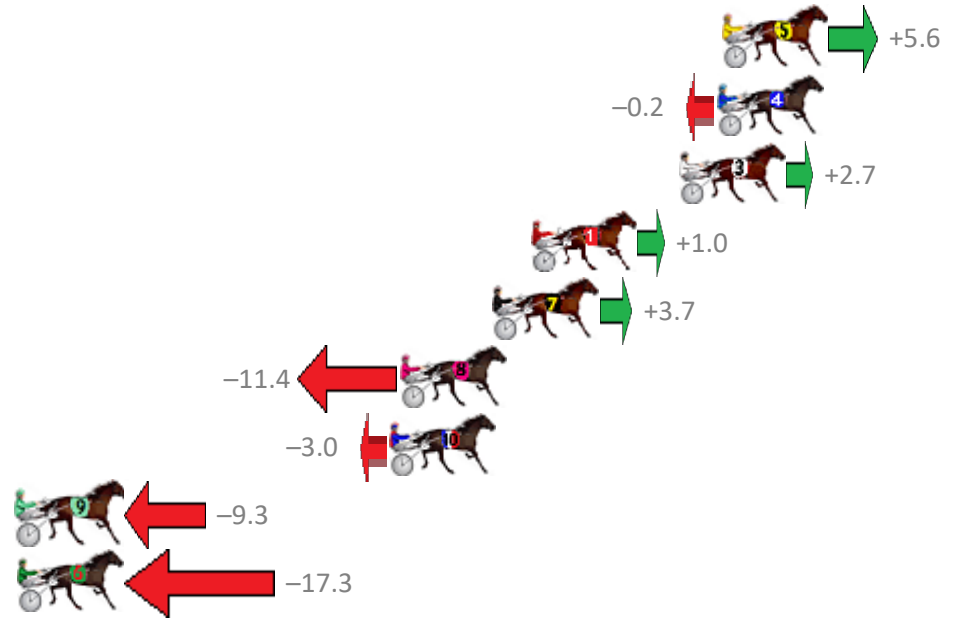

Redcliffe Race 4 Distance 1780m

Thursday, 4 April 2019

Gross Time: 2:13.40 MileRate: 2:00.60 LeadTime: 11.50s First Qtr: 31.30s Second Qtr: 30.80s Third Qtr: 30.50s Fourth Qtr: 29.30s

No Horse	Plc	Margin	Time	800Time (W)	400 Time (W)
5 STUDLEIGH SONNY	1	0.0m	2:13.40	59.38s (1)	28.74s (1)
4 MADAMOISELLE JUJON	2	0.2m	2:13.41	59.81s (0)	29.31s (0)
3 LITTLE ARROWS	3	1.7m	2:13.52	59.60s (0)	29.12s (0)
1 OUR MASQUERADE	4	7.6m	2:13.96	59.73s (0)	29.24s (0)
7 ROLL ONA RAINBOW	5	9.1m	2:14.07	59.52s (0)	29.04s (0)
8 MISTER FAHRENHEIT	6	12.8m	2:14.34	60.65s (1)	29.99s (1)
10 VIC HUNTER	7	13.2m	2:14.37	60.02s (1)	29.37s (1)
9 RUM AND SCHOTZ	8	28.5m	2:15.49	60.50s (0)	30.10s (0)
6 KAMEKONA	9	32.1m	2:15.75	61.09s (1)	30.32s (1)

Finish Position and metres gained from 800m

Sectionals
Powered by

PJ Harness Analyser
Master harness racing with the power of sectionals
Owners, Trainers and Punters - Check out what's new at www.pjdata.com.au

The Racing Queensland Board (trading as Racing Queensland) and provider are not responsible for the completeness or accuracy of any of the information contained herein, and makes no representations about its suitability for any purpose.