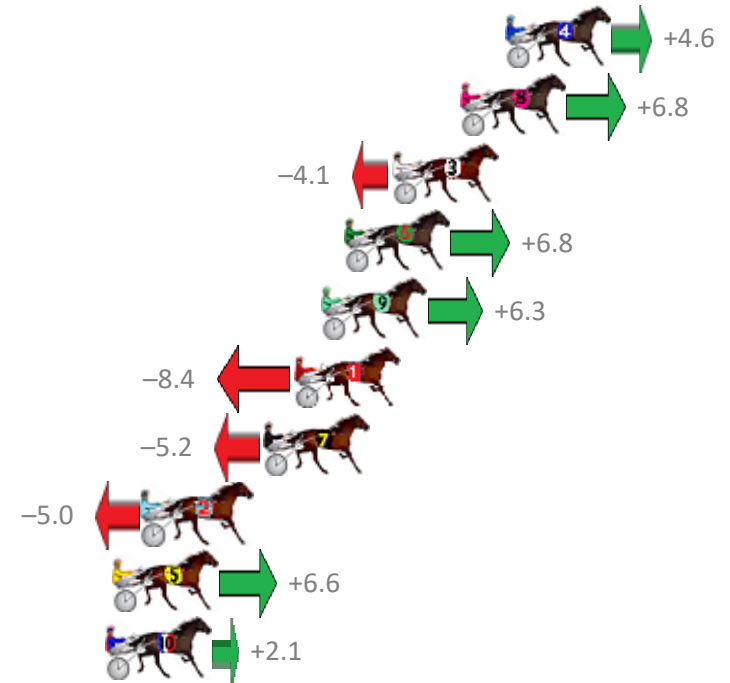

Redcliffe Race 8 Distance 2040m

Thursday, 4 April 2019

Gross Time: 2:31.10 MileRate: 1:59.20 LeadTime: 31.60s First Qtr: 30.30s Second Qtr: 29.80s Third Qtr: 29.50s Fourth Qtr: 29.90s

No Horse	Plc	Margin	Time	800Time (W)	400 Time (W)
4 COLOMBIAN GOLD	1	0.0m	2:31.10	59.06s (1)	29.54s (1)
8 JANIES GOT A GUN	2	1.8m	2:31.23	58.90s (0)	29.36s (1)
3 PROJECTILE	3	4.5m	2:31.44	59.70s (1)	30.19s (1)
6 LURAH	4	6.4m	2:31.58	58.90s (0)	29.39s (0)
9 COULDNTBETOLD	5	7.3m	2:31.65	58.93s (1)	29.19s (1)
1 JUSTA DALE	6	8.4m	2:31.73	60.02s (0)	30.53s (0)
7 SPLASH OF GOLD	7	9.6m	2:31.82	59.79s (0)	30.24s (0)
2 KOTARE KASAI	8	14.4m	2:32.18	59.77s (1)	30.05s (2)
5 LETHAL STAR	9	15.6m	2:32.27	58.91s (1)	30.05s (3)
10 BETTOR ATOM	10	15.9m	2:32.29	59.24s (1)	30.42s (3)

Finish Position and metres gained from 800m

Sectionals
Powered by

PJ Harness Analyser
Master harness racing with the power of sectionals
Owners, Trainers and Punters - Check out what's new at www.pjdata.com.au

The Racing Queensland Board (trading as Racing Queensland) and provider are not responsible for the completeness or accuracy of any of the information contained herein, and makes no representations about its suitability for any purpose.