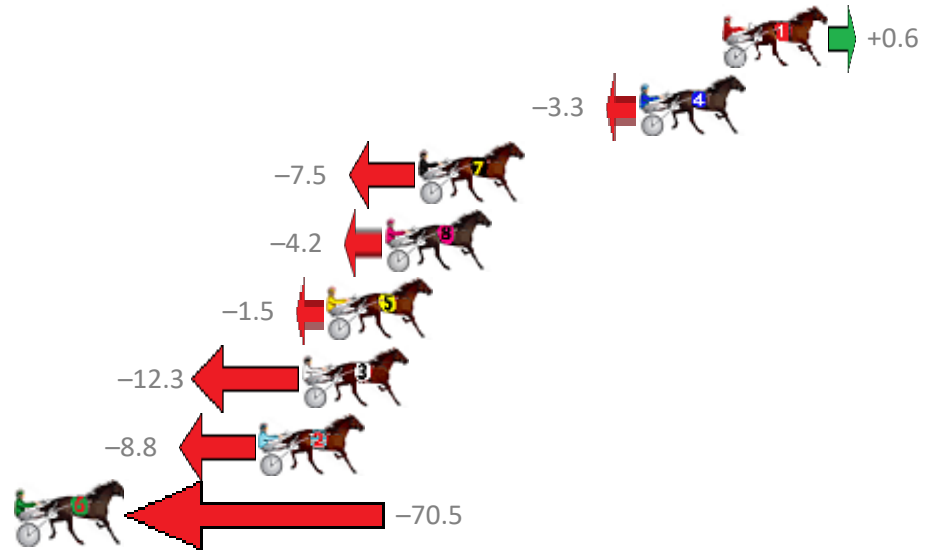

Redcliffe Race 2 Distance 1780m

Thursday, 4 April 2019

Gross Time: 2:12.20 MileRate: 1:59.50 LeadTime: 11.80s First Qtr: 30.50s Second Qtr: 31.40s Third Qtr: 29.80s Fourth Qtr: 28.70s

No Horse	Plc	Margin	Time	800Time (W)	400 Time (W)
1 GRIZZLY MONTANA	1	0.0m	2:12.20	58.46s (0)	28.70s (0)
4 ZARAS ALL GOOD	2	3.3m	2:12.44	58.74s (1)	28.82s (1)
7 TELLELLA	3	12.1m	2:13.07	59.05s (0)	29.18s (0)
8 MISS MIA	4	13.4m	2:13.16	58.81s (0)	28.92s (0)
5 NON PASSARE	5	15.7m	2:13.33	58.61s (1)	28.98s (2)
3 TACTFILLY MAGIC	6	16.7m	2:13.40	59.40s (1)	29.47s (1)
2 WHATA STRIDE	7	18.4m	2:13.52	59.14s (1)	29.16s (1)
6 STARZZZINTHE CROSS	8	83.9m	2:18.22	63.66s (0)	33.59s (0)

Finish Position and metres gained from 800m

Sectionals
Powered by

PJ Harness Analyser
Master harness racing with the power of sectionals
Owners, Trainers and Punters - Check out what's new at www.pjdata.com.au

The Racing Queensland Board (trading as Racing Queensland) and provider are not responsible for the completeness or accuracy of any of the information contained herein, and makes no representations about its suitability for any purpose.