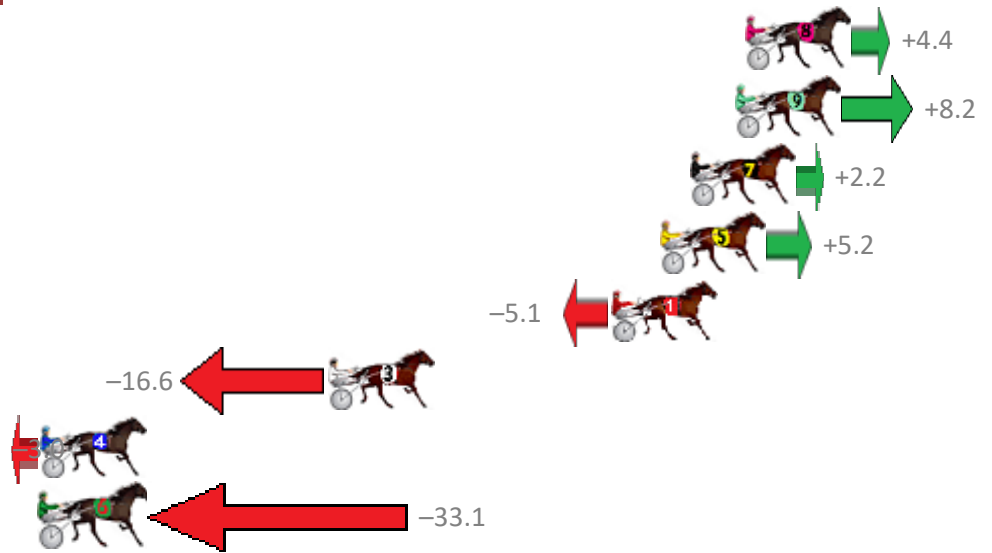

Redcliffe Race 7 Distance 2040m

Thursday, 4 April 2019

Gross Time: 2:30.40 MileRate: 1:58.60 LeadTime: 31.00s First Qtr: 29.40s Second Qtr: 30.20s Third Qtr: 30.00s Fourth Qtr: 29.80s

No Horse	Plc	Margin	Time	800Time (W)	400 Time (W)
8 CHLOES CLOUD	1	0.0m	2:30.40	59.47s (1)	29.56s (2)
9 STEVIE DEE	2	0.4m	2:30.43	59.19s (0)	29.19s (0)
7 RAFFERTY DELIGHTS	3	2.2m	2:30.56	59.64s (0)	29.64s (0)
5 DARBY BRIGHTS	4	3.4m	2:30.65	59.41s (1)	29.37s (1)
1 EARL JUJON	5	5.3m	2:30.79	60.18s (0)	30.19s (0)
3 KARLOO MAC	6	16.6m	2:31.64	61.04s (1)	30.83s (1)
4 SON OF MARA	7	31.0m	2:32.71	60.02s (0)	30.25s (0)
6 SOHO SHANGHAI	8	34.3m	2:32.96	62.27s (2)	31.12s (1)

Finish Position and metres gained from 800m

Sectionals
Powered by

PJ Harness Analyser
Master harness racing with the power of sectionals
Owners, Trainers and Punters - Check out what's new at www.pjdata.com.au

The Racing Queensland Board (trading as Racing Queensland) and provider are not responsible for the completeness or accuracy of any of the information contained herein, and makes no representations about its suitability for any purpose.