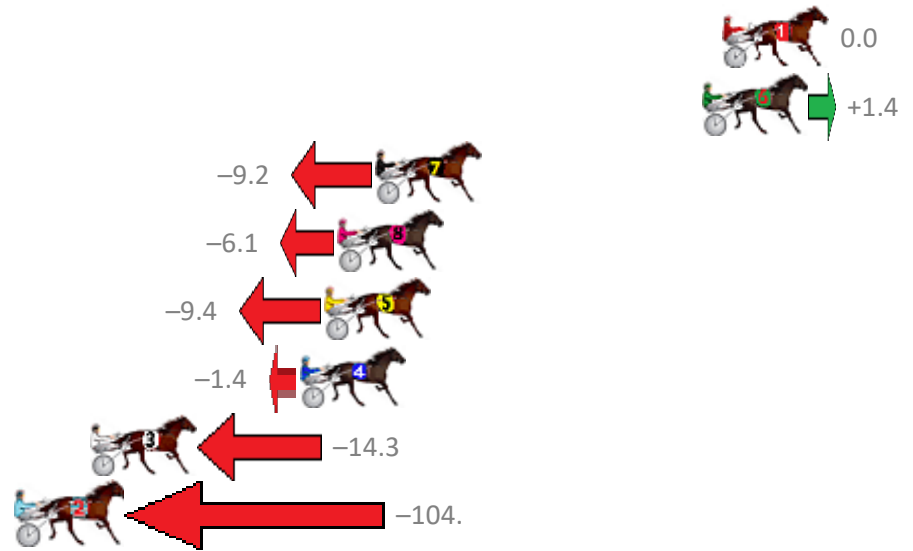

Redcliffe Race 3 Distance 1780m

Thursday, 4 April 2019

Gross Time: 2:12.70 MileRate: 2:00.00 LeadTime: 11.50s First Qtr: 32.40s Second Qtr: 31.20s Third Qtr: 28.90s Fourth Qtr: 28.70s

No Horse	Plc	Margin	Time	800Time (W)	400 Time (W)
1 MEGIDDO	1	0.0m	2:12.70	57.60s (0)	28.70s (0)
6 NEWMERELLA LADYKAY	2	0.8m	2:12.76	57.50s (1)	28.57s (1)
7 THANKHEAVNFORGIRLS	3	13.8m	2:13.69	58.26s (0)	29.30s (0)
8 KYLIE BROMAC	4	15.3m	2:13.80	58.04s (0)	29.05s (0)
5 POINT OH FIVE	5	15.8m	2:13.83	58.28s (1)	29.19s (1)
4 TORQUE TO THE MAX	6	16.8m	2:13.91	57.70s (1)	28.74s (1)
3 BARBOO	7	25.1m	2:14.50	58.63s (1)	29.35s (0)
2 BEEF CITY STARZZZ	8	204.9m	2:27.40	65.15s (0)	36.23s (0)

Finish Position and metres gained from 800m

Sectionals
Powered by

PJ Harness Analyser
Master harness racing with the power of sectionals
Owners, Trainers and Punters - Check out what's new at www.pjdata.com.au

The Racing Queensland Board (trading as Racing Queensland) and provider are not responsible for the completeness or accuracy of any of the information contained herein, and makes no representations about its suitability for any purpose.