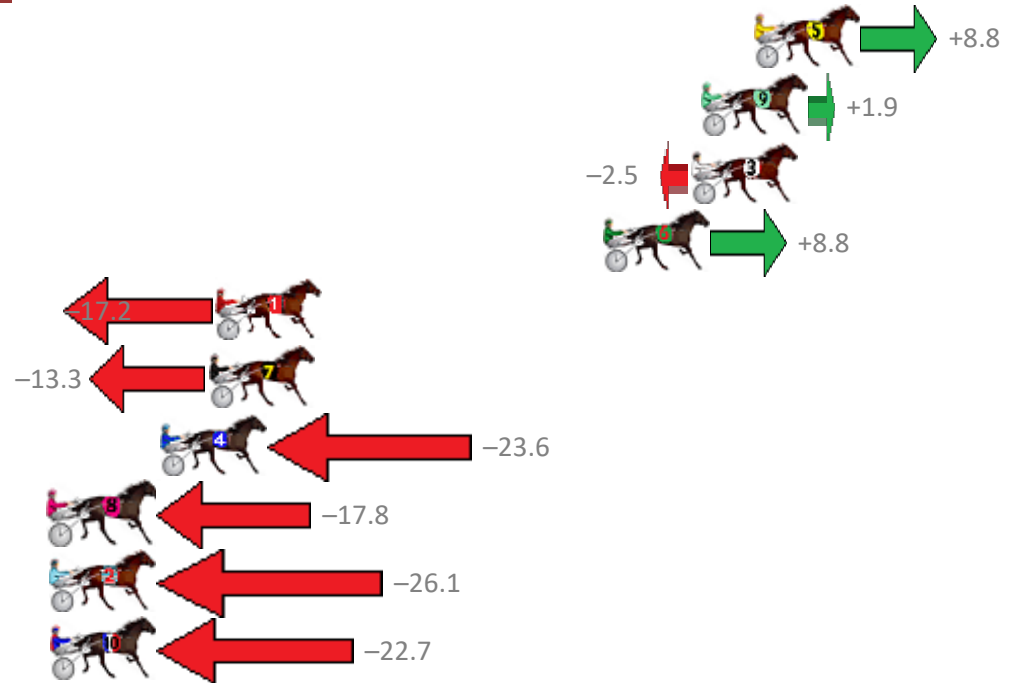

Redcliffe Race 5 Distance 2040m

Thursday, 4 April 2019

Gross Time: 2:31.80 MileRate: 1:59.70 LeadTime: 30.70s First Qtr: 31.30s Second Qtr: 30.90s Third Qtr: 29.00s Fourth Qtr: 29.90s

No Horse	Plc	Margin	Time	800Time (W)	400 Time (W)
5 ARBIT MAJOR	1	0.0m	2:31.80	58.25s (2)	29.47s (2)
9 ROLLING ALONG	2	2.1m	2:31.96	58.76s (2)	29.94s (1)
3 TASCOTT LADY	3	2.5m	2:31.99	59.08s (0)	30.09s (0)
6 ZED CODE	4	6.0m	2:32.25	58.25s (2)	29.50s (2)
1 OUR CHAMPION	5	21.4m	2:33.40	60.17s (0)	31.02s (0)
7 KEARNEY LANE	6	21.7m	2:33.42	59.88s (0)	30.73s (0)
4 ENARMoured	7	23.6m	2:33.56	60.64s (1)	31.19s (1)
8 STRANGE CONDUCT	8	29.6m	2:34.01	60.21s (1)	30.89s (1)
2 ARCHIECANO	9	30.3m	2:34.06	60.82s (1)	31.33s (1)
10 LEORYAN	10	39.1m	2:34.72	60.57s (0)	31.43s (0)

Finish Position and metres gained from 800m

Sectionals
Powered by

PJ Harness Analyser
Master harness racing with the power of sectionals
Owners, Trainers and Punters - Check out what's new at www.pjdata.com.au

The Racing Queensland Board (trading as Racing Queensland) and provider are not responsible for the completeness or accuracy of any of the information contained herein, and makes no representations about its suitability for any purpose.