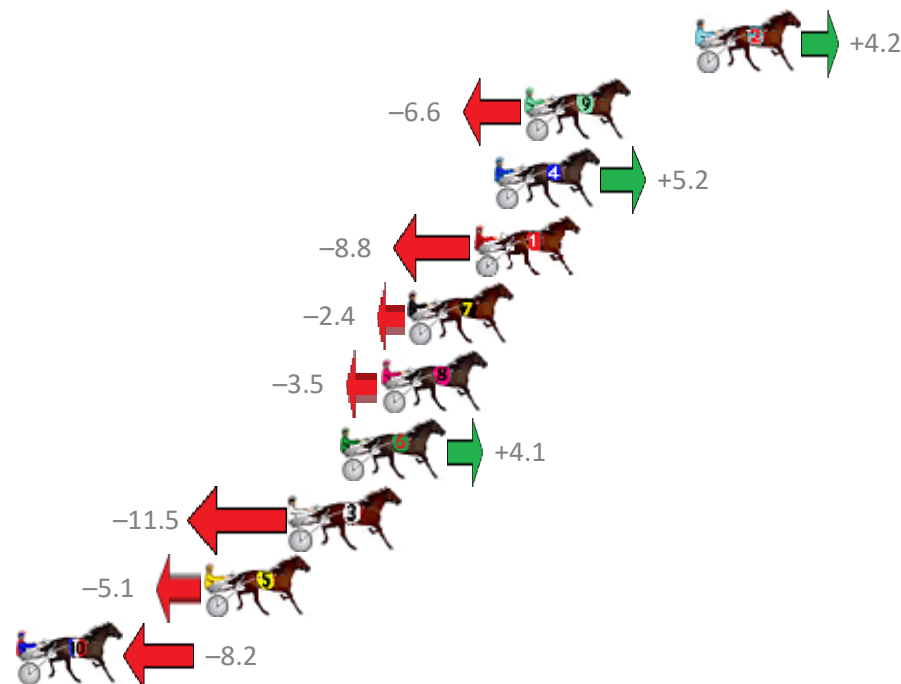

Redcliffe Race 6 Distance 2040m

Thursday, 4 April 2019

Gross Time: 2:30.90 MileRate: 1:59.00 LeadTime: 30.50s First Qtr: 31.30s Second Qtr: 30.20s Third Qtr: 28.70s Fourth Qtr: 30.20s

No Horse	Plc	Margin	Time	800Time (W)	400 Time (W)
2 VINTAGE DREAM	1	0.0m	2:30.90	58.59s (0)	29.85s (0)
9 ON THAT DAY	2	6.8m	2:31.41	59.39s (1)	30.62s (1)
4 UNDERTHEKILT	3	8.0m	2:31.50	58.52s (1)	29.91s (3)
1 MAJOR GENERALJUJON	4	8.8m	2:31.56	59.55s (0)	30.86s (0)
7 SCOTT TOM	5	11.4m	2:31.76	59.08s (0)	30.38s (0)
8 FLASHING GOOD TIME	6	12.5m	2:31.84	59.16s (1)	30.46s (2)
6 BERTILS DELIGHT	7	14.1m	2:31.96	58.60s (1)	30.19s (2)
3 SO BOBS YOUR UNCLE	8	16.1m	2:32.12	59.75s (1)	30.99s (1)
5 OSCARS GLORY	9	19.5m	2:32.37	59.28s (0)	30.62s (0)
10 HE GETS IT	10	27.0m	2:32.94	59.50s (0)	31.23s (1)

Finish Position and metres gained from 800m

Sectionals
Powered by

PJ Harness Analyser
Master harness racing with the power of sectionals
Owners, Trainers and Punters - Check out what's new at www.pjdata.com.au

The Racing Queensland Board (trading as Racing Queensland) and provider are not responsible for the completeness or accuracy of any of the information contained herein, and makes no representations about its suitability for any purpose.