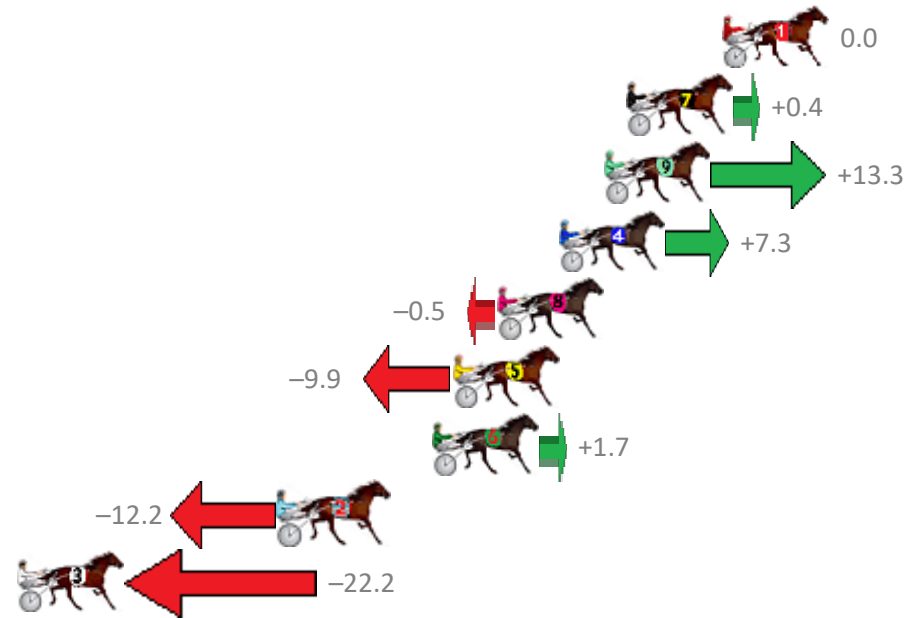

Redcliffe Race 1 Distance 1780m

Wednesday, 24 April 2019

Gross Time: 2:10.20 MileRate: 1:57.70 LeadTime: 11.40s First Qtr: 29.80s Second Qtr: 31.20s Third Qtr: 29.60s Fourth Qtr: 28.20s

No Horse	Plc	Margin	Time	800Time (W)	400 Time (W)
1 NO CONFESSION	1	0.0m	2:10.20	57.80s (0)	28.20s (0)
7 THE GOLDEN CROSS	2	3.8m	2:10.47	57.77s (0)	28.16s (0)
9 IMA TOP TYCOON	3	4.7m	2:10.53	56.84s (1)	28.32s (2)
4 SPRINGFIELD SPIRIT	4	6.5m	2:10.66	57.27s (1)	28.08s (2)
8 RUATO BAY	5	8.9m	2:10.83	57.84s (0)	28.19s (0)
5 PRECIOUS CULLEN	6	10.7m	2:10.95	58.52s (1)	28.86s (1)
6 MISTER HART	7	11.5m	2:11.01	57.68s (0)	28.02s (0)
2 JAX NAVARO	8	17.6m	2:11.44	58.68s (1)	28.93s (1)
3 VANDE VELDE	9	31.8m	2:12.44	59.40s (1)	29.50s (1)

Finish Position and metres gained from 800m

Sectionals
Powered by

PJ Harness Analyser
Master harness racing with the power of sectionals
Owners, Trainers and Punters - Check out what's new at www.pjdata.com.au

The Racing Queensland Board (trading as Racing Queensland) and provider are not responsible for the completeness or accuracy of any of the information contained herein, and makes no representations about its suitability for any purpose.