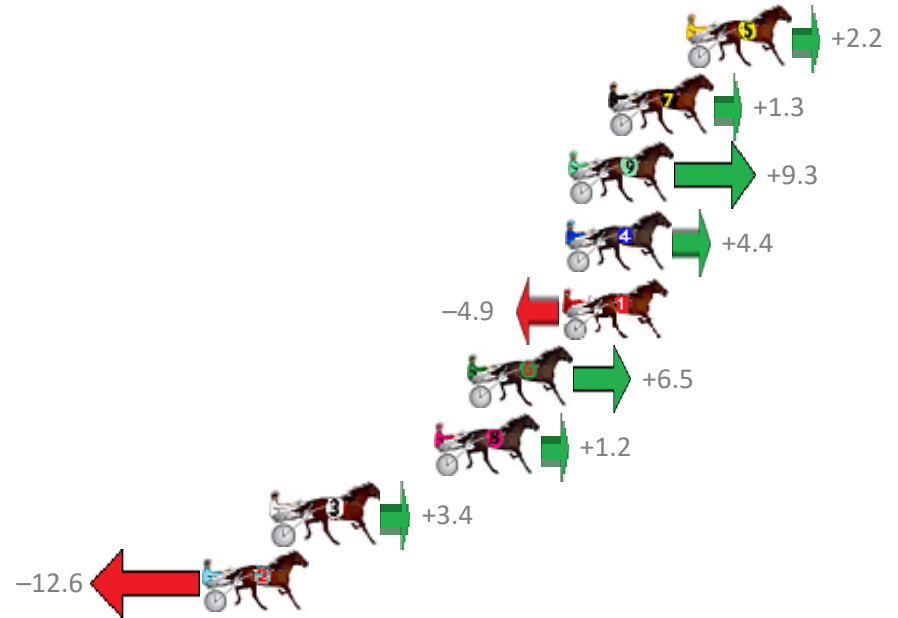

Redcliffe Race 8 Distance 1780m

Wednesday, 24 April 2019

Gross Time: 2:13.80 MileRate: 2:01.00 LeadTime: 11.50s First Qtr: 30.70s Second Qtr: 31.80s Third Qtr: 30.10s Fourth Qtr: 29.70s

No Horse	Plc	Margin	Time	800Time (W)	400 Time (W)
5 DOOLITTLE DANDY	1	0.0m	2:13.80	59.64s (1)	29.64s (1)
7 ZED EXPRESS	2	3.1m	2:14.03	59.70s (0)	29.62s (0)
9 BUKTHSYSTEM	3	4.7m	2:14.15	59.10s (0)	29.16s (1)
4 HOLDINGNO CURRENCY	4	4.8m	2:14.16	59.47s (0)	29.36s (0)
1 CHEYENNE AUTUMN	5	4.9m	2:14.16	60.17s (0)	30.06s (0)
6 GUTS	6	8.7m	2:14.45	59.31s (1)	29.26s (2)
8 CHANG	7	10.0m	2:14.54	59.71s (1)	29.67s (2)
3 ARCHIECANO	8	16.4m	2:15.02	59.55s (1)	29.60s (0)
2 DATSGOOD	9	19.2m	2:15.23	60.74s (1)	30.62s (1)

Finish Position and metres gained from 800m

Sectionals
Powered by

PJ Harness Analyser
Master harness racing with the power of sectionals
Owners, Trainers and Punters - Check out what's new at www.pjdata.com.au

The Racing Queensland Board (trading as Racing Queensland) and provider are not responsible for the completeness or accuracy of any of the information contained herein, and makes no representations about its suitability for any purpose.