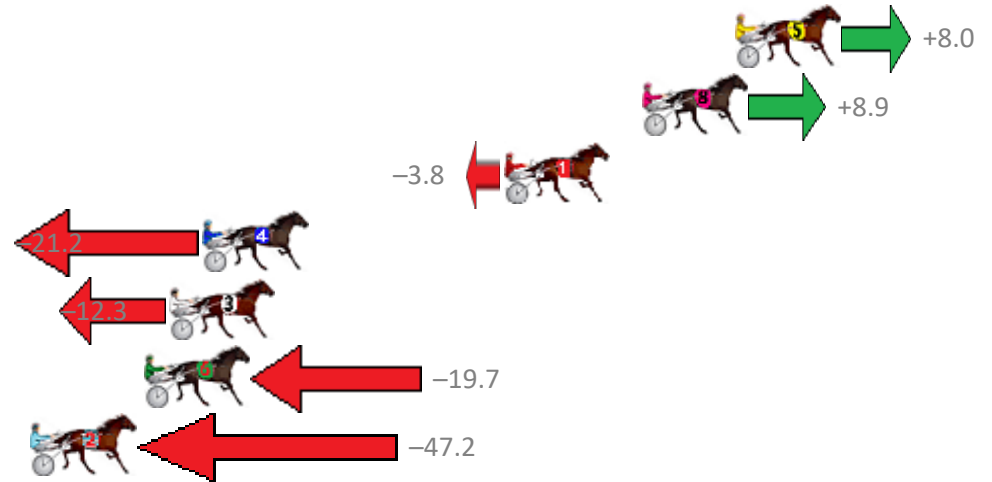

Redcliffe Race 3 Distance 2040m

Wednesday, 24 April 2019

Gross Time: 2:30.30 MileRate: 1:58.50 LeadTime: 30.90s First Qtr: 30.30s Second Qtr: 29.60s Third Qtr: 29.40s Fourth Qtr: 30.10s

No Horse	Plc	Margin	Time	800Time (W)	400 Time (W)
5 KARLOO MAC	1	0.0m	2:30.30	58.90s (1)	30.02s (1)
8 ONE WISE MAN	2	3.7m	2:30.58	58.84s (1)	30.21s (2)
1 EPIRUS BOY	3	9.2m	2:30.99	59.78s (0)	30.43s (0)
4 IDEAL SITUATION	4	21.2m	2:31.90	61.08s (0)	31.70s (0)
3 BLUCOLLA MOON	5	22.5m	2:31.99	60.41s (0)	31.12s (0)
6 SURFACE TO AIR	6	23.5m	2:32.07	60.97s (1)	31.25s (1)
2 CLOCKON DOC LOMBO	7	62.0m	2:34.97	63.01s (0)	33.67s (1)

Finish Position and metres gained from 800m

Sectionals
Powered by

PJ Harness Analyser
Master harness racing with the power of sectionals
Owners, Trainers and Punters - Check out what's new at www.pjdata.com.au

The Racing Queensland Board (trading as Racing Queensland) and provider are not responsible for the completeness or accuracy of any of the information contained herein, and makes no representations about its suitability for any purpose.