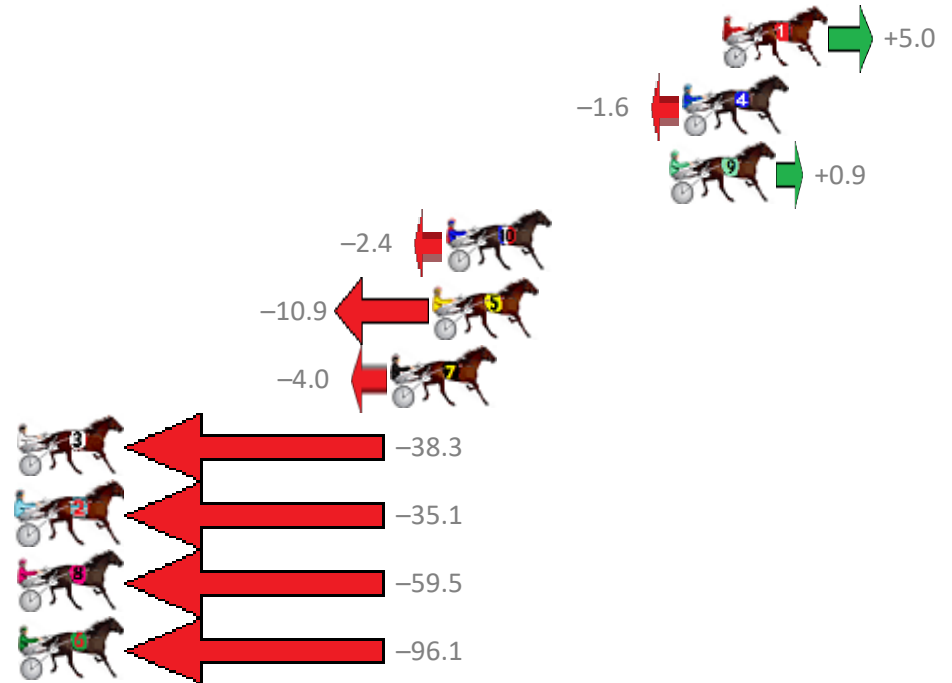

Redcliffe Race 6 Distance 1780m

Wednesday, 24 April 2019

Gross Time: 2:14.60 MileRate: 2:01.70 LeadTime: 11.80s First Qtr: 31.20s Second Qtr: 33.00s Third Qtr: 29.60s Fourth Qtr: 29.00s

No Horse	Plc	Margin	Time	800Time (W)	400 Time (W)
1 MUCHO GUAPA	1	0.0m	2:14.60	58.23s (0)	28.59s (0)
4 TORQUE IS MY GIRL	2	1.6m	2:14.72	58.72s (0)	29.12s (0)
9 MADAMOISELLE JUJON	3	2.1m	2:14.75	58.53s (2)	29.05s (2)
10 VALIANT GEM	4	11.0m	2:15.40	58.78s (2)	29.15s (2)
5 SHESFEELINPRECIOUS	5	11.5m	2:15.43	59.40s (1)	29.76s (1)
7 ROLL ONA RAINBOW	6	13.2m	2:15.56	58.89s (0)	29.23s (0)
3 STUDLEIGH PATCH	7	43.3m	2:17.74	61.41s (1)	31.53s (1)
2 NEVASANO	8	44.9m	2:17.86	61.17s (1)	31.31s (1)
8 BUTCHERFEELGOOD	9	72.9m	2:19.89	62.96s (0)	32.72s (0)
6 LITTLE ARROWS	10	110.7m	2:22.63	65.64s (1)	35.11s (1)

Finish Position and metres gained from 800m

Sectionals
Powered by

PJ Harness Analyser
Master harness racing with the power of sectionals
Owners, Trainers and Punters - Check out what's new at www.pjdata.com.au

The Racing Queensland Board (trading as Racing Queensland) and provider are not responsible for the completeness or accuracy of any of the information contained herein, and makes no representations about its suitability for any purpose.