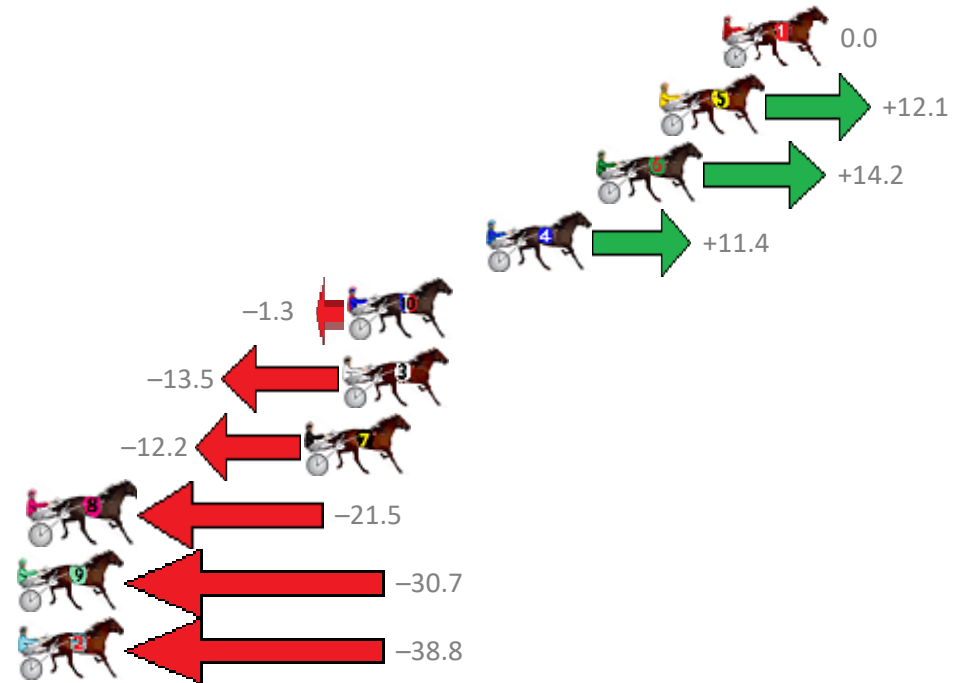

Redcliffe Race 2 Distance 2040m

Wednesday, 24 April 2019

Gross Time: 2:29.50 MileRate: 1:57.90 LeadTime: 30.10s First Qtr: 29.80s Second Qtr: 30.10s Third Qtr: 28.80s Fourth Qtr: 30.70s

No Horse	Plc	Margin	Time	800Time (W)	400 Time (W)
1 BURNING AMBITION	1	0.0m	2:29.50	59.50s (0)	30.70s (0)
5 LURAH	2	2.5m	2:29.69	58.60s (1)	30.14s (0)
6 JANIES GOT A GUN	3	5.0m	2:29.88	58.44s (1)	30.02s (1)
4 PROJECTILE	4	9.4m	2:30.22	58.65s (0)	29.73s (1)
10 TOPNOTCH MACH	5	14.9m	2:30.64	59.60s (0)	30.08s (0)
3 OUR PEPPERJACK	6	15.1m	2:30.66	60.50s (1)	31.35s (1)
7 KANAPALI	7	16.6m	2:30.77	60.41s (0)	31.57s (0)
8 ERNIE BARRASSO	8	27.5m	2:31.61	61.10s (1)	31.95s (2)
9 MIRACLESDOAPPEN	9	40.7m	2:32.62	61.78s (2)	32.14s (2)
2 UNDERTHEKILT	10	48.0m	2:33.18	62.39s (0)	32.94s (0)

Finish Position and metres gained from 800m

Sectionals
Powered by

PJ Harness Analyser
Master harness racing with the power of sectionals
Owners, Trainers and Punters - Check out what's new at www.pjdata.com.au

The Racing Queensland Board (trading as Racing Queensland) and provider are not responsible for the completeness or accuracy of any of the information contained herein, and makes no representations about its suitability for any purpose.