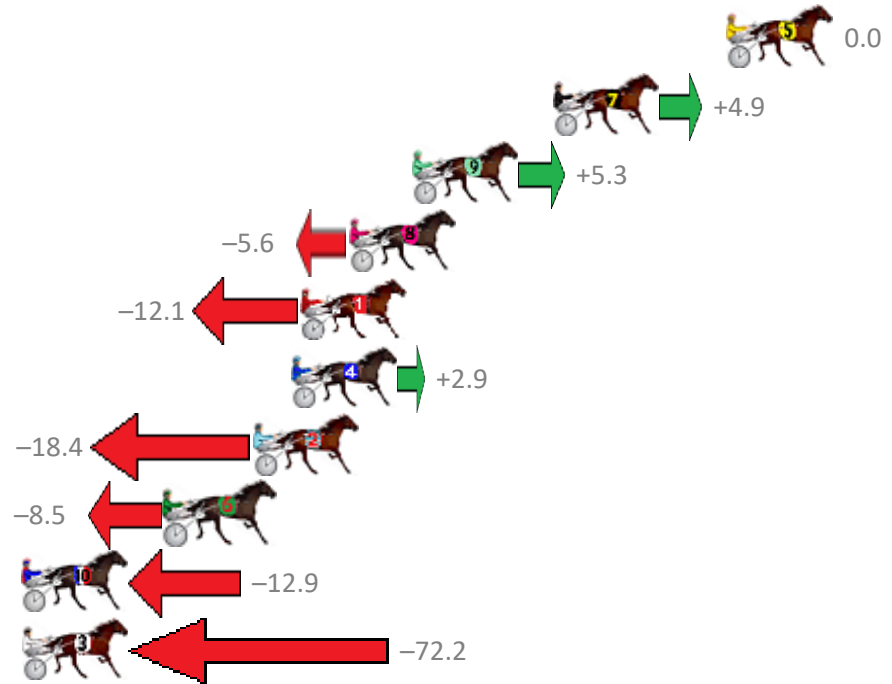

Redcliffe Race 7 Distance 1780m

Wednesday, 24 April 2019

Gross Time: 2:10.30 MileRate: 1:57.80 LeadTime: 11.40s First Qtr: 29.80s Second Qtr: 29.50s Third Qtr: 29.40s Fourth Qtr: 30.20s

No Horse	Plc	Margin	Time	800Time (W)	400 Time (W)
5 DATTITUDE	1	0.0m	2:10.30	59.60s (1)	30.18s (1)
7 PRESLEYBEGOOD	2	6.9m	2:10.82	59.23s (1)	30.39s (2)
9 CANDYFLOSS	3	12.5m	2:11.24	59.21s (2)	30.48s (2)
8 TACTFILLY MAGIC	4	15.0m	2:11.43	60.02s (0)	30.65s (0)
1 THANKHEAVNFORGIRLS	5	16.9m	2:11.58	60.50s (0)	31.13s (0)
4 STYLISH FEELING	6	17.3m	2:11.61	59.38s (0)	30.15s (0)
2 IM SUGAR COATED	7	18.8m	2:11.72	60.97s (0)	31.62s (0)
6 PRIVATE JUJON	8	22.3m	2:11.98	60.23s (0)	30.86s (0)
10 NIGHT NINJA	9	36.7m	2:13.07	60.56s (1)	31.91s (1)
3 ELUSIVE PROMISE	10	88.2m	2:16.96	64.98s (1)	34.22s (0)

Finish Position and metres gained from 800m

Sectionals
Powered by

PJ Harness Analyser
Master harness racing with the power of sectionals
Owners, Trainers and Punters - Check out what's new at www.pjdata.com.au

The Racing Queensland Board (trading as Racing Queensland) and provider are not responsible for the completeness or accuracy of any of the information contained herein, and makes no representations about its suitability for any purpose.