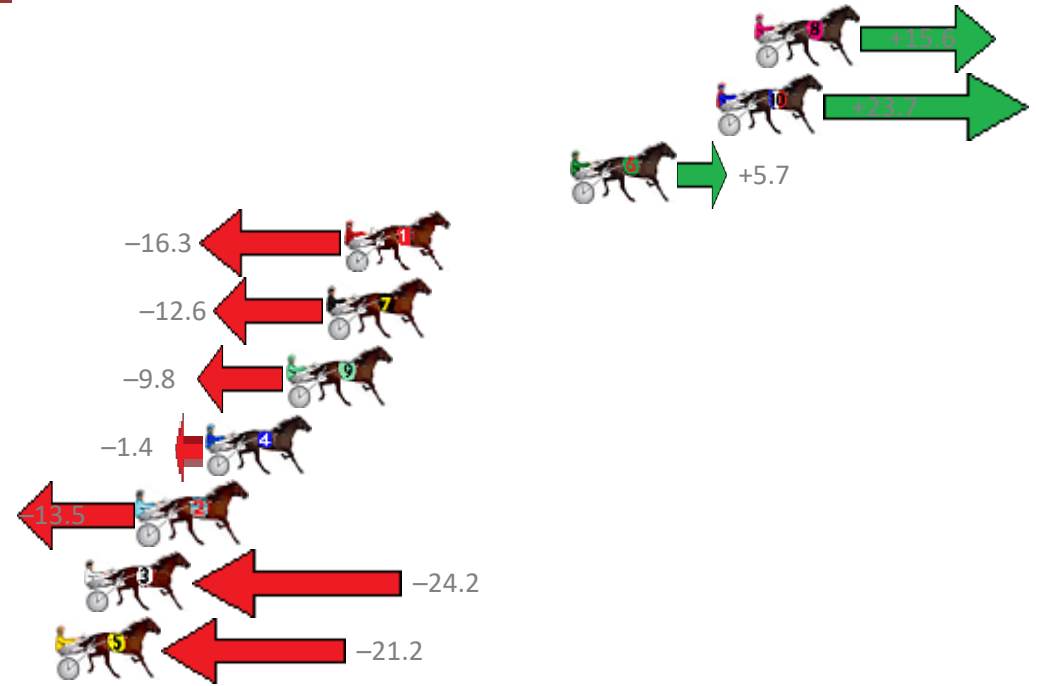

Redcliffe Race 5 Distance 1780m

Wednesday, 24 April 2019

Gross Time: 2:11.60 MileRate: 1:59.00 LeadTime: 11.40s First Qtr: 30.00s Second Qtr: 31.10s Third Qtr: 30.00s Fourth Qtr: 29.10s

No Horse	Plc	Margin	Time	800Time (W)	400 Time (W)
8 MATRON JUJON	1	0.0m	2:11.60	57.95s (1)	29.10s (2)
10 TAXI METER	2	1.5m	2:11.71	57.35s (1)	28.41s (3)
6 MEGIDDO	3	7.3m	2:12.13	58.68s (0)	28.55s (1)
1 SCOTT TOM	4	16.3m	2:12.79	60.30s (0)	30.18s (0)
7 FAMOUS SHOES	5	17.0m	2:12.84	60.03s (0)	29.86s (0)
9 SPONDOOLEY	6	18.6m	2:12.95	59.82s (0)	29.54s (0)
4 ROWDYS ACE	7	21.8m	2:13.19	59.20s (1)	30.18s (2)
2 MO JARNEY	8	24.5m	2:13.38	60.10s (1)	30.13s (1)
3 HAMMERHOFF	9	26.6m	2:13.54	60.89s (1)	30.96s (1)
5 FLASHING GOOD TIME	10	27.8m	2:13.62	60.67s (1)	30.70s (1)

Finish Position and metres gained from 800m

Sectionals
Powered by

PJ Harness Analyser
Master harness racing with the power of sectionals
Owners, Trainers and Punters - Check out what's new at www.pjdata.com.au

The Racing Queensland Board (trading as Racing Queensland) and provider are not responsible for the completeness or accuracy of any of the information contained herein, and makes no representations about its suitability for any purpose.