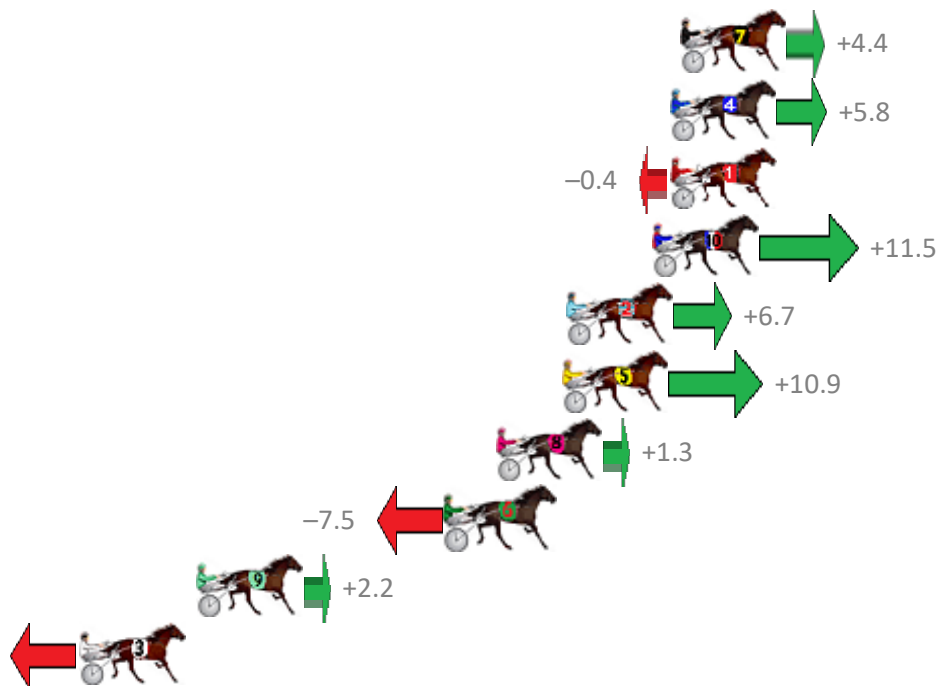

Redcliffe Race 4 Distance 2040m

Wednesday, 24 April 2019

Gross Time: 2:32.90 MileRate: 2:00.60 LeadTime: 30.70s First Qtr: 31.60s Second Qtr: 31.50s Third Qtr: 29.80s Fourth Qtr: 29.30s

No Horse	Plc	Margin	Time	800Time (W)	400 Time (W)
7 RIVERLEIGH WILLIAM	1	0.0m	2:32.90	58.77s (0)	28.99s (0)
4 GOODTIME STRIDE	2	0.4m	2:32.93	58.67s (1)	29.02s (2)
1 OSCARS GLORY	3	0.4m	2:32.93	59.13s (0)	29.33s (0)
10 SONNY ORLANDO	4	1.1m	2:32.98	58.25s (0)	28.43s (0)
2 SPLASH OF GOLD	5	4.5m	2:33.23	58.61s (1)	28.90s (1)
5 TAKITIMU EXPRESS	6	4.7m	2:33.24	58.29s (1)	29.22s (3)
8 LETHAL STAR	7	7.3m	2:33.43	59.00s (0)	29.22s (0)
6 COLOMBIAN GOLD	8	9.3m	2:33.58	59.65s (1)	29.78s (1)
9 WILLSINTOWN	9	19.2m	2:34.31	58.94s (1)	29.90s (2)
3 WEASEL	10	23.9m	2:34.65	59.65s (0)	29.75s (0)

Finish Position and metres gained from 800m

Sectionals
Powered by

PJ Harness Analyser
Master harness racing with the power of sectionals
Owners, Trainers and Punters - Check out what's new at www.pjdata.com.au

The Racing Queensland Board (trading as Racing Queensland) and provider are not responsible for the completeness or accuracy of any of the information contained herein, and makes no representations about its suitability for any purpose.