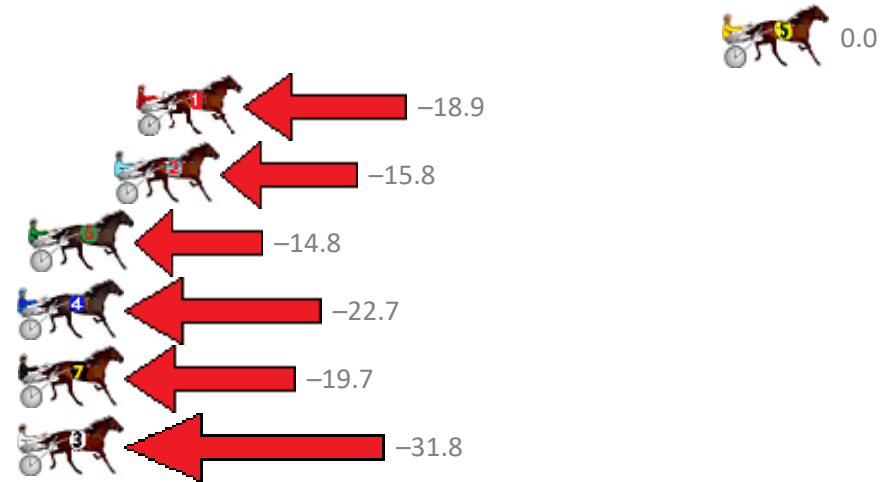

Albion Park Race 2 Distance 1660m

Friday, 26 April 2019

Gross Time: 1:56.80 MileRate: 1:53.30 LeadTime: 3.40s First Qtr: 28.00s Second Qtr: 29.50s Third Qtr: 28.50s Fourth Qtr: 27.40s

No Horse	Plc	Margin	Time	800Time (W)	400 Time (W)
5 PELOSI	1	0.0m	1:56.80	55.90s (0)	27.40s (0)
1 TOANUI SPIRIT	2	23.3m	1:58.40	57.22s (0)	28.71s (0)
2 VOUCHERS	3	24.2m	1:58.46	57.00s (0)	28.50s (0)
6 MERAUIGLIA	4	27.6m	1:58.69	56.93s (0)	28.47s (2)
4 MAYWYNS JEWEL	5	30.7m	1:58.90	57.49s (1)	29.04s (1)
7 A RAINBOW DELIGHT	6	32.7m	1:59.04	57.28s (1)	29.16s (2)
3 MIND OF MY OWN	7	34.6m	1:59.17	58.12s (1)	29.61s (1)

Finish Position and metres gained from 800m

Sectionals
Powered by

PJ Harness Analyser
Master harness racing with the power of sectionals
Owners, Trainers and Punters - Check out what's new at www.pjdata.com.au

The Racing Queensland Board (trading as Racing Queensland) and provider are not responsible for the completeness or accuracy of any of the information contained herein, and makes no representations about its suitability for any purpose.