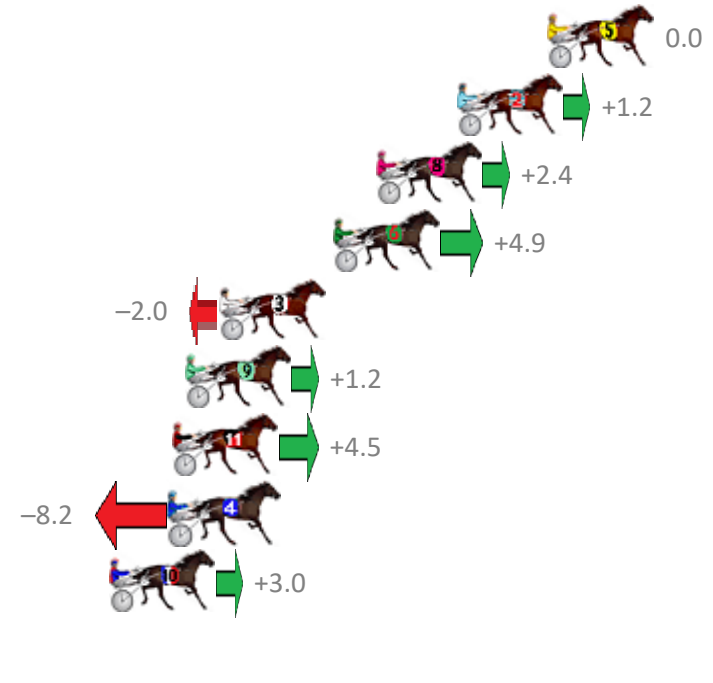

Albion Park Race 9 Distance 1660m

Friday, 26 April 2019

Gross Time: 1:57.40 MileRate: 1:53.80 LeadTime: 3.50s First Qtr: 29.30s Second Qtr: 29.30s Third Qtr: 27.80s Fourth Qtr: 27.50s

No Horse	Plc	Margin	Time	800Time (W)	400 Time (W)
5 ASHKII	1	0.0m	1:57.40	55.30s (0)	27.50s (0)
2 GREGS LEGACY	2	3.6m	1:57.65	55.22s (0)	27.40s (0)
8 IM WITH LEXY	3	6.8m	1:57.87	55.13s (0)	27.32s (0)
6 GOD SAKE	4	8.5m	1:57.98	54.96s (0)	27.12s (0)
3 SPEEDIE MCARDLE	5	13.0m	1:58.29	55.44s (1)	27.69s (1)
9 PAY ME INTEREST	6	14.4m	1:58.39	55.22s (1)	27.50s (1)
11 MUCHO MACHO MAN	7	14.9m	1:58.42	54.99s (0)	27.16s (0)
4 RED CHARMER	8	15.0m	1:58.43	55.87s (1)	28.12s (1)
10 BEE GEES BANDIT	9	17.4m	1:58.60	55.09s (1)	27.39s (1)
7 OUR BONDI BEACH	10	27.5m	1:59.29	55.58s (2)	28.57s (2)

Finish Position and metres gained from 800m

Sectionals
Powered by

PJ Harness Analyser
Master harness racing with the power of sectionals
Owners, Trainers and Punters - Check out what's new at www.pjdata.com.au

The Racing Queensland Board (trading as Racing Queensland) and provider are not responsible for the completeness or accuracy of any of the information contained herein, and makes no representations about its suitability for any purpose.