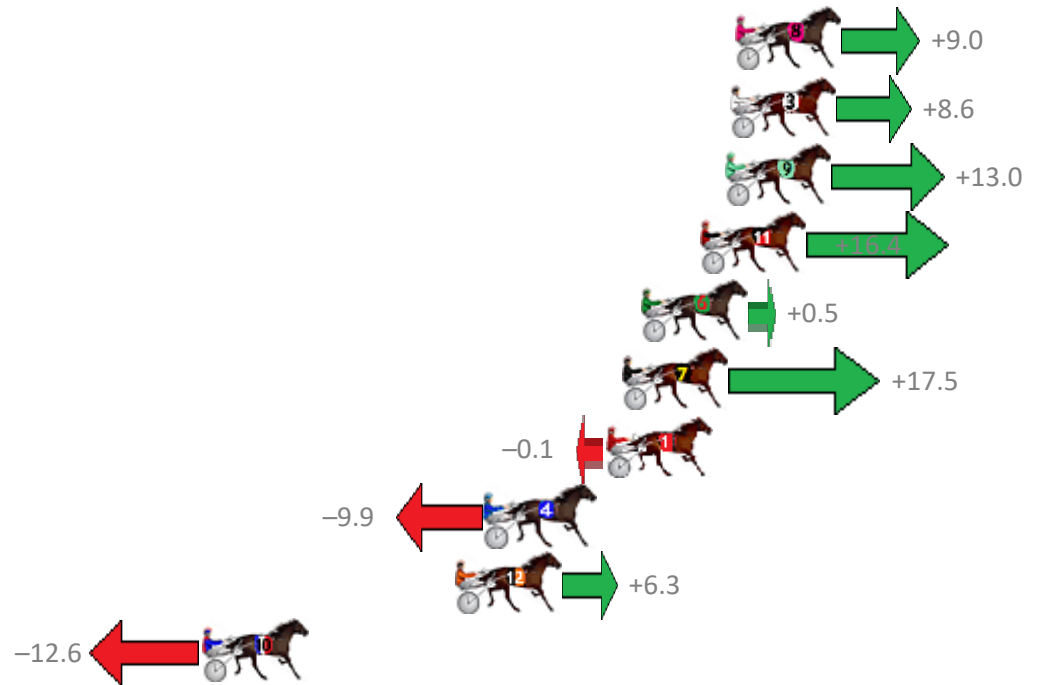

Albion Park Race 8 Distance 1660m

Friday, 26 April 2019

Gross Time: 1:57.30 MileRate: 1:53.70 LeadTime: 3.40s First Qtr: 27.60s Second Qtr: 28.40s Third Qtr: 28.90s Fourth Qtr: 29.00s

No Horse	Plc	Margin	Time	800Time (W)	400 Time (W)
8 IM FREE FALLING	1	0.0m	1:57.30	57.25s (0)	28.26s (0)
3 WATTLEBANK FLYER	2	0.2m	1:57.31	57.28s (1)	28.70s (1)
9 MONIVAE	3	0.4m	1:57.33	56.96s (1)	28.39s (1)
11 FIOKI	4	1.4m	1:57.40	56.71s (1)	28.12s (1)
6 CASINO TOMMY	5	3.7m	1:57.57	57.86s (1)	29.27s (1)
7 KETUT	6	4.5m	1:57.63	56.63s (2)	27.99s (2)
1 OUR MELS DREAM	7	5.1m	1:57.67	57.91s (0)	28.92s (0)
4 CROWNING GLORY	8	9.9m	1:58.02	58.62s (0)	29.60s (0)
12 TOP TRIO	9	11.1m	1:58.10	57.44s (2)	28.72s (3)
10 DIVAS DELIGHT	10	21.2m	1:58.84	58.81s (2)	29.61s (2)

Finish Position and metres gained from 800m

Sectionals
Powered by

PJ Harness Analyser
Master harness racing with the power of sectionals
Owners, Trainers and Punters - Check out what's new at www.pjdata.com.au

The Racing Queensland Board (trading as Racing Queensland) and provider are not responsible for the completeness or accuracy of any of the information contained herein, and makes no representations about its suitability for any purpose.