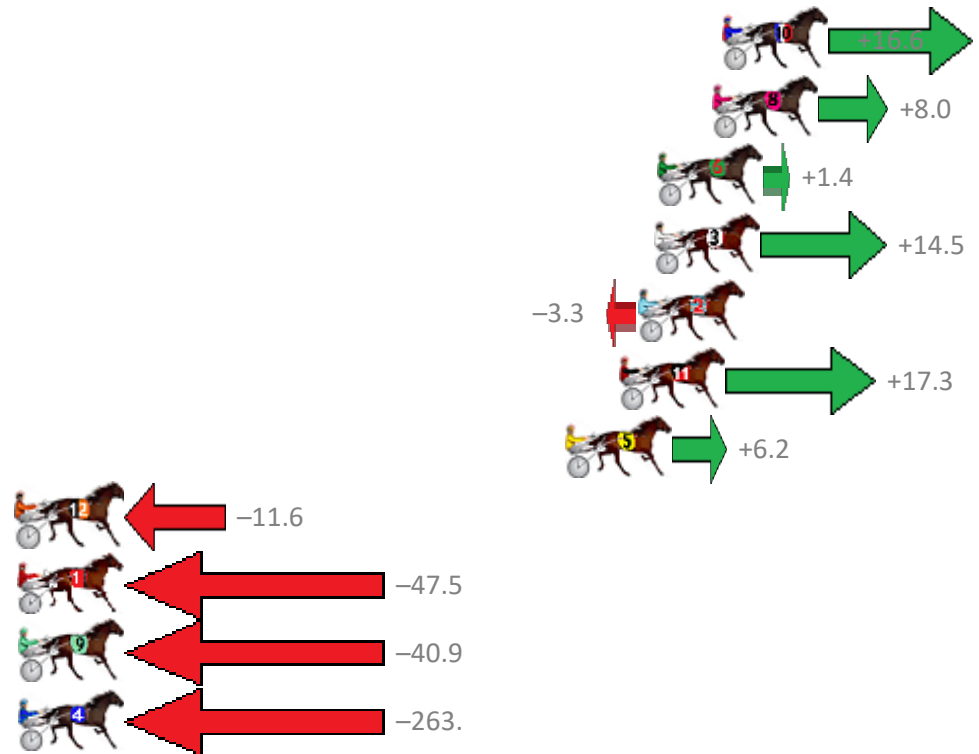

Albion Park Race 5 Distance 1660m

Friday, 26 April 2019

Gross Time: 2:00.40 MileRate: 1:56.70 LeadTime: 3.50s First Qtr: 28.20s Second Qtr: 30.30s Third Qtr: 29.50s Fourth Qtr: 28.90s

No Horse	Plc	Margin	Time	800Time (W)	400 Time (W)
10 JOVIAL JULIE	1	0.0m	2:00.40	57.19s (1)	28.61s (2)
8 VICTREE MIKAYLA	2	0.4m	2:00.43	57.82s (0)	28.22s (0)
6 NIFTY STUDLEIGH	3	2.6m	2:00.59	58.30s (1)	28.97s (1)
3 TELLELLA	4	2.7m	2:00.60	57.34s (0)	28.05s (0)
2 MAJOR SEASCAPE	5	3.3m	2:00.64	58.64s (0)	29.14s (0)
11 SEA HAWKE	6	4.1m	2:00.70	57.14s (1)	28.46s (3)
5 THE MONEY BALL	7	6.2m	2:00.85	57.95s (1)	28.35s (1)
12 HEADWIN	8	37.6m	2:03.12	59.25s (1)	30.50s (2)
1 TORQUE WITH ESTEEM	9	51.7m	2:04.14	61.87s (0)	32.14s (1)
9 BAMBOLE NERE	10	53.9m	2:04.29	61.39s (0)	31.48s (1)
4 THE RAGNBONE MAN	11	271.6m	2:20.02	77.64s (1)	47.84s (2)

Finish Position and metres gained from 800m

Sectionals
Powered by

PJ Harness Analyser
Master harness racing with the power of sectionals
Owners, Trainers and Punters - Check out what's new at www.pjdata.com.au

The Racing Queensland Board (trading as Racing Queensland) and provider are not responsible for the completeness or accuracy of any of the information contained herein, and makes no representations about its suitability for any purpose.