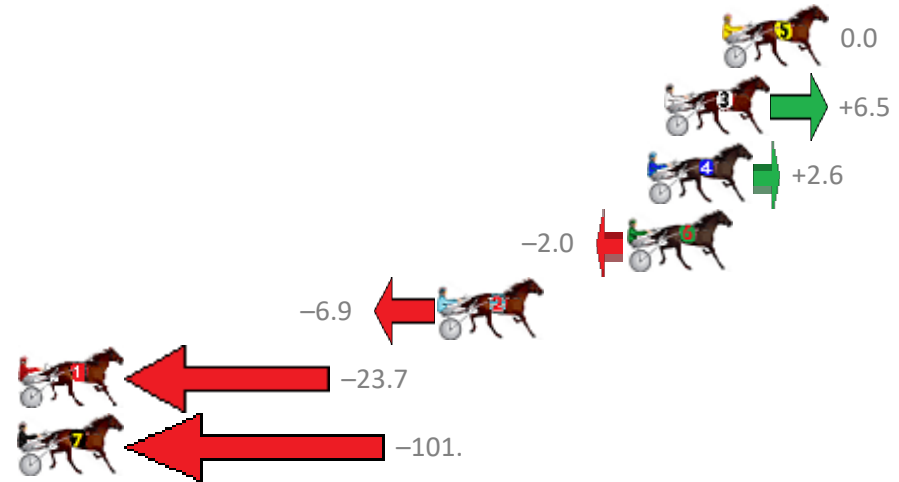

Albion Park Race 4 Distance 1660m

Friday, 26 April 2019

Gross Time: 1:58.20 MileRate: 1:54.60 LeadTime: 3.30s First Qtr: 27.30s Second Qtr: 32.30s Third Qtr: 28.10s Fourth Qtr: 27.20s

No Horse	Plc	Margin	Time	800Time (W)	400 Time (W)
5 LISA LINCOLN	1	0.0m	1:58.20	55.30s (0)	27.20s (0)
3 MAJOR CURRENCY	2	2.3m	1:58.36	54.85s (0)	26.49s (0)
4 BLINGITTOTHEMAX	3	3.0m	1:58.40	55.12s (1)	26.89s (1)
6 HAPPY FEELINGS	4	3.8m	1:58.46	55.44s (1)	27.21s (1)
2 DAPPER	5	11.3m	1:58.97	55.78s (0)	27.42s (0)
1 JOHNNYCAKE	6	33.7m	2:00.49	56.94s (1)	28.25s (1)
7 PARAVANI	7	201.7m	2:11.92	62.33s (0)	31.40s (0)

Finish Position and metres gained from 800m

Sectionals
Powered by

PJ Harness Analyser
Master harness racing with the power of sectionals
Owners, Trainers and Punters - Check out what's new at www.pjdata.com.au

The Racing Queensland Board (trading as Racing Queensland) and provider are not responsible for the completeness or accuracy of any of the information contained herein, and makes no representations about its suitability for any purpose.