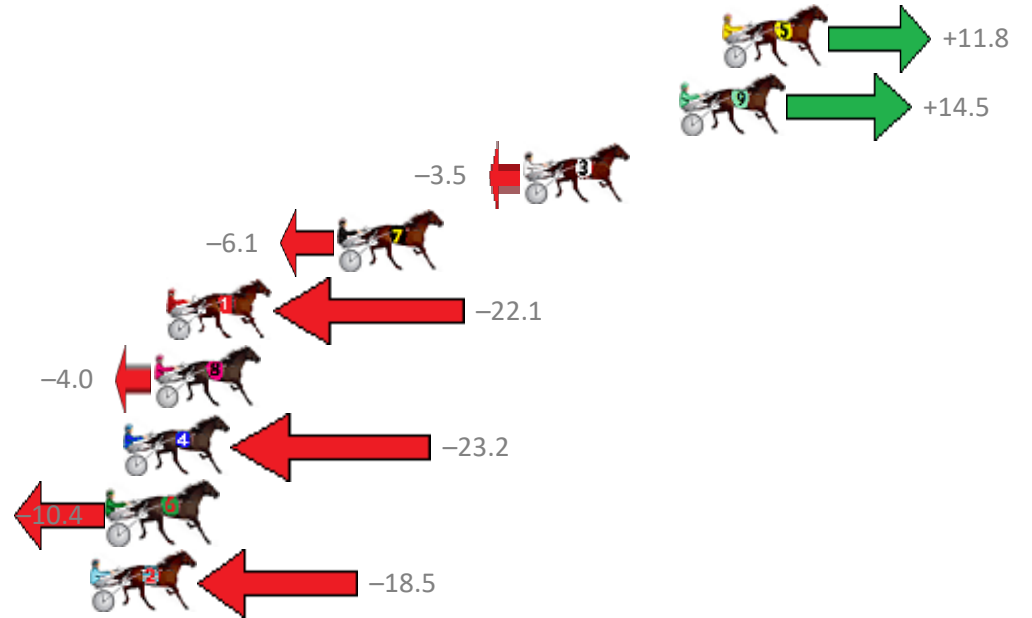

Finish Position and metres gained from 800m

Sectionals  
Powered by

**PJ Harness Analyser**  
Master harness racing with the power of sectionals  
Owners, Trainers and Punters - Check out what's new at [www.pjdata.com.au](http://www.pjdata.com.au)