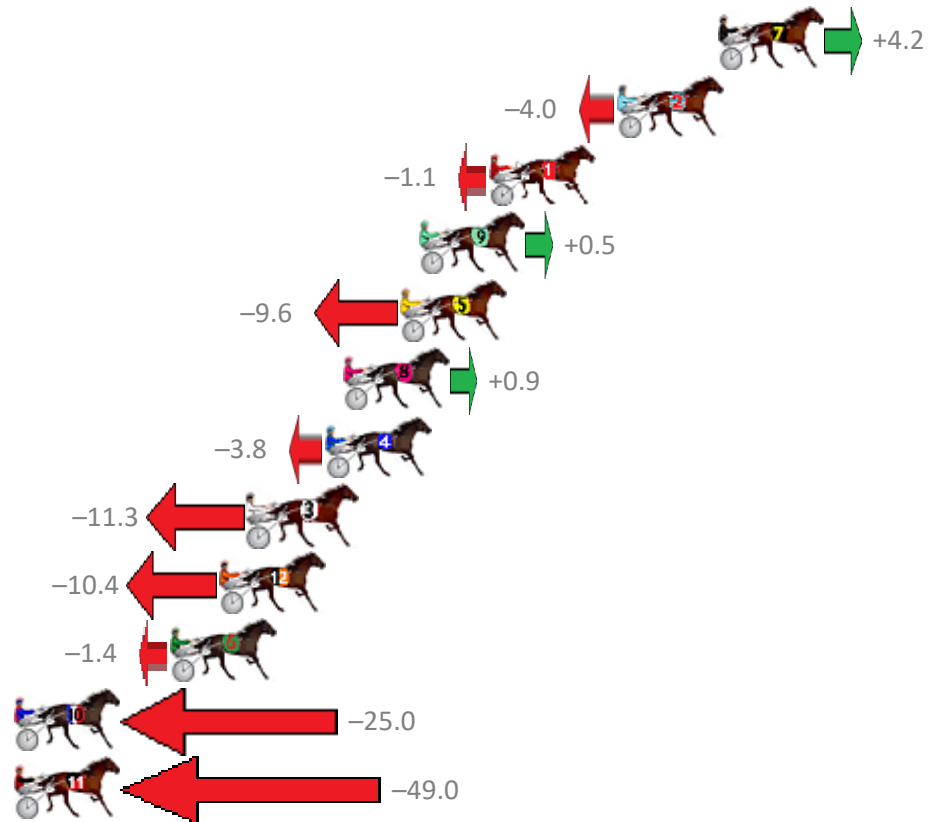

Albion Park Race 7 Distance 2138m

Friday, 26 April 2019

Gross Time: 2:35.30 MileRate: 1:56.90 LeadTime: 36.80s First Qtr: 31.50s Second Qtr: 31.00s Third Qtr: 28.30s Fourth Qtr: 27.70s

No Horse	Plc	Margin	Time	800Time (W)	400 Time (W)
7 MUCH BETTOR	1	0.0m	2:35.30	55.71s (0)	27.40s (0)
2 BANGKOK BRAVADO	2	4.0m	2:35.58	56.28s (0)	27.98s (0)
1 HE GETS IT	3	9.1m	2:35.93	56.08s (0)	27.71s (0)
9 GINA MACH	4	11.9m	2:36.12	55.97s (0)	27.61s (0)
5 TEARAWAY DIAMOND	5	12.6m	2:36.17	56.67s (1)	28.34s (1)
8 TORQUE FEELS GOOD	6	14.9m	2:36.33	55.94s (1)	27.53s (1)
4 WHOSTOLEMYPIGEON	7	15.6m	2:36.38	56.27s (1)	27.88s (1)
3 ARK PATROL	8	18.7m	2:36.59	56.79s (1)	28.40s (1)
12 LEFT A TERROR	9	19.8m	2:36.67	56.73s (2)	28.74s (2)
6 DEADLY ROCKER	10	21.8m	2:36.81	56.10s (1)	28.03s (2)
10 RITCHIE BEE	11	42.4m	2:38.24	57.75s (0)	29.07s (1)
11 MY SECRET TORQUE	12	64.4m	2:39.76	59.43s (2)	31.27s (2)

Finish Position and metres gained from 800m

Sectionals
Powered by

PJ Harness Analyser
Master harness racing with the power of sectionals
Owners, Trainers and Punters - Check out what's new at www.pjdata.com.au

The Racing Queensland Board (trading as Racing Queensland) and provider are not responsible for the completeness or accuracy of any of the information contained herein, and makes no representations about its suitability for any purpose.