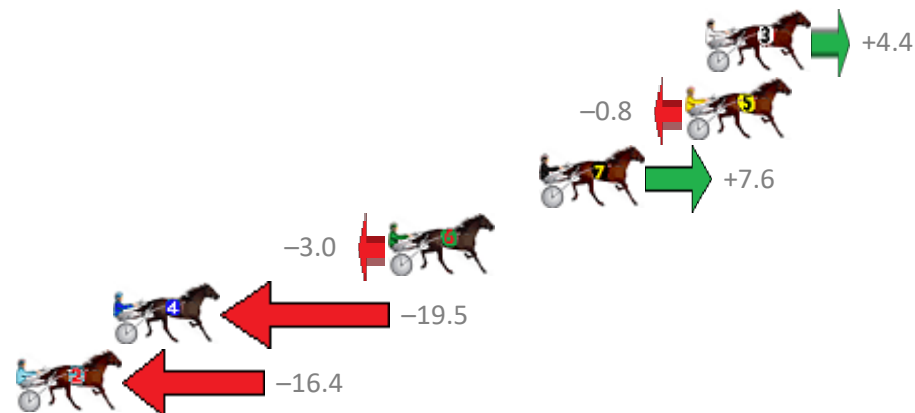

Albion Park Race 3 Distance 1660m

Friday, 26 April 2019

Gross Time: 1:58.10 MileRate: 1:54.50 LeadTime: 3.50s First Qtr: 29.70s Second Qtr: 30.00s Third Qtr: 27.20s Fourth Qtr: 27.70s

No Horse	Plc	Margin	Time	800Time (W)	400 Time (W)
3 CHERRYS THE BEST	1	0.0m	1:58.10	54.60s (0)	27.33s (0)
5 TIMELESS APPEAL	2	0.8m	1:58.16	54.95s (0)	27.76s (0)
7 LINCOLNS GIRL	3	6.6m	1:58.56	54.38s (1)	27.30s (1)
6 NEWMERELLA LADYKAY	4	12.6m	1:58.97	55.11s (1)	27.85s (0)
4 FEEL LIKE DANCIN	5	23.5m	1:59.73	56.24s (1)	28.87s (1)
2 DREAM REACTION	6	27.4m	1:60.00	56.03s (0)	28.42s (0)

Finish Position and metres gained from 800m

Sectionals
Powered by

PJ Harness Analyser
Master harness racing with the power of sectionals
Owners, Trainers and Punters - Check out what's new at www.pjdata.com.au

The Racing Queensland Board (trading as Racing Queensland) and provider are not responsible for the completeness or accuracy of any of the information contained herein, and makes no representations about its suitability for any purpose.