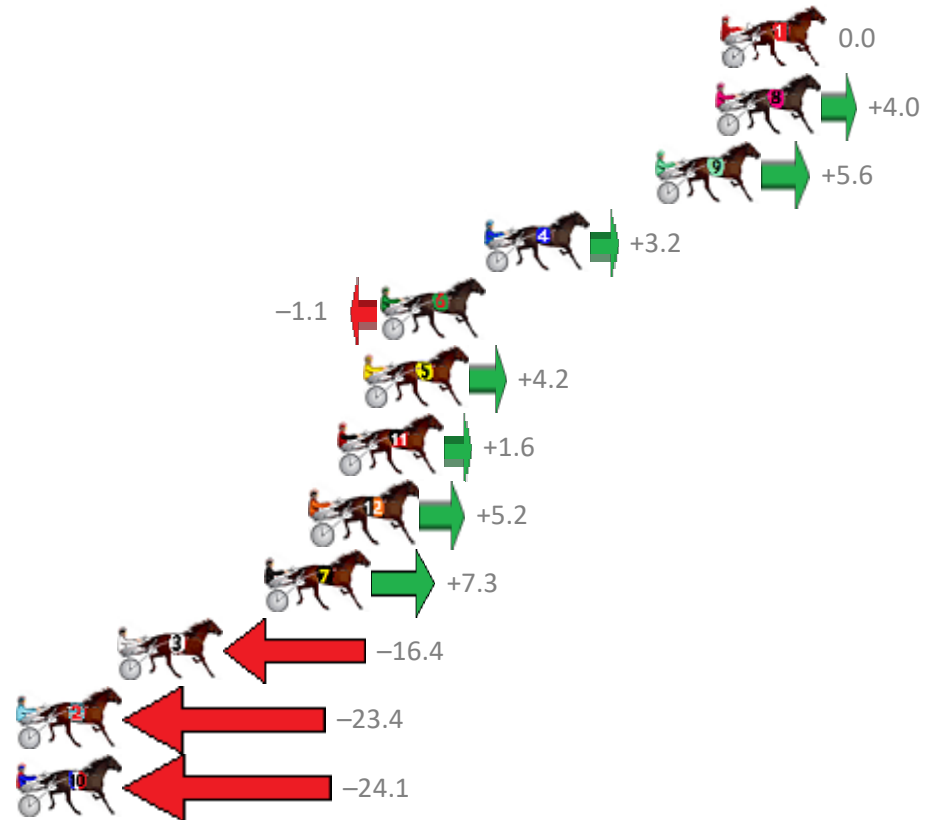

Albion Park Race 6 Distance 1660m

Friday, 26 April 2019

Gross Time: 1:58.70 MileRate: 1:55.00 LeadTime: 3.50s First Qtr: 27.50s Second Qtr: 30.80s Third Qtr: 28.70s Fourth Qtr: 28.20s

No Horse	Plc	Margin	Time	800Time (W)	400 Time (W)
1 SO BOBS YOUR UNCLE	1	0.0m	1:58.70	56.90s (0)	28.20s (0)
8 RAFFERTY DELIGHTS	2	0.2m	1:58.71	56.62s (0)	27.90s (0)
9 ALWAYS AT NIGHT	3	2.6m	1:58.88	56.50s (0)	27.78s (0)
4 KURAHAUPO GAMBLER	4	9.4m	1:59.36	56.67s (1)	28.26s (1)
6 DOLLARBILL	5	13.5m	1:59.65	56.98s (0)	28.22s (0)
5 HEAVENS HURRICANE	6	14.2m	1:59.70	56.60s (2)	27.81s (3)
11 ZALTA	7	15.2m	1:59.77	56.79s (1)	28.34s (1)
12 CAVALRYMAN	8	16.2m	1:59.84	56.53s (1)	28.12s (1)
7 BONNIE JUJON	9	18.1m	1:59.98	56.38s (2)	28.04s (0)
3 REDDY FIRE	10	24.0m	2:00.39	58.07s (1)	29.58s (1)
2 RED LUCK	11	31.6m	2:00.93	58.56s (2)	29.74s (2)
10 ROCKNROLL AMBER	12	37.7m	2:01.36	58.61s (2)	29.70s (2)

Finish Position and metres gained from 800m

Sectionals
Powered by

PJ Harness Analyser
Master harness racing with the power of sectionals
Owners, Trainers and Punters - Check out what's new at www.pjdata.com.au

The Racing Queensland Board (trading as Racing Queensland) and provider are not responsible for the completeness or accuracy of any of the information contained herein, and makes no representations about its suitability for any purpose.