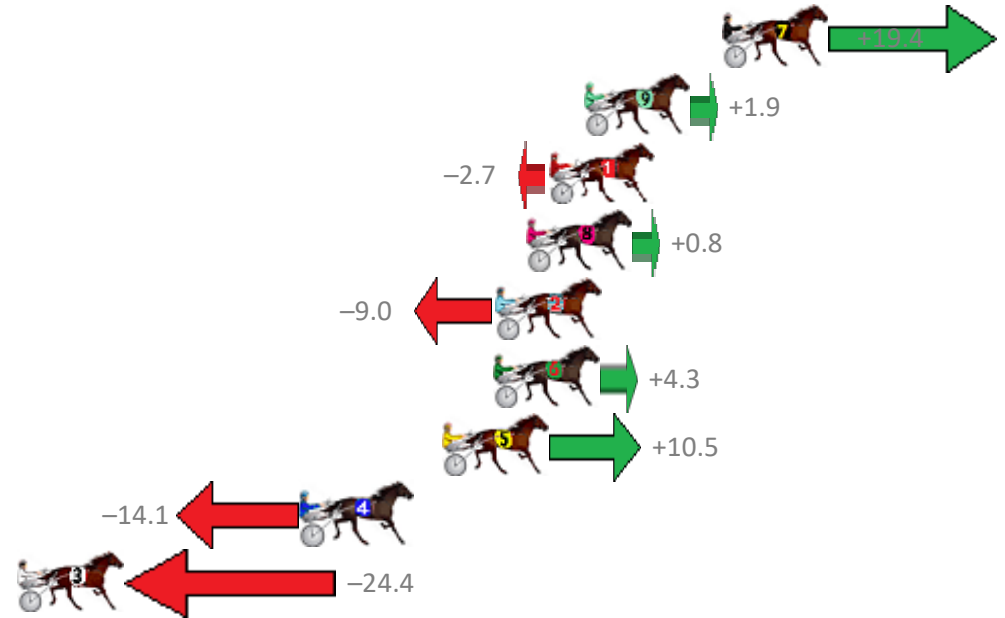

Albion Park Race 4 Distance 1660m

Friday, 10 May 2019

Gross Time: 1:59.00 MileRate: 1:55.30 LeadTime: 3.50s First Qtr: 27.30s Second Qtr: 30.40s Third Qtr: 28.60s Fourth Qtr: 29.20s

No Horse	Plc	Margin	Time	800Time (W)	400 Time (W)
7 OFFTHETOPOFMYHEAD	1	0.0m	1:59.00	56.40s (1)	28.50s (2)
9 HARD TO HEAR	2	5.5m	1:59.40	57.66s (1)	29.60s (2)
1 ZALTA	3	6.9m	1:59.50	58.00s (0)	29.34s (0)
8 KARINYA MULLY	4	7.8m	1:59.57	57.74s (0)	29.10s (0)
2 MISS PATRIOT	5	9.0m	1:59.66	58.45s (0)	29.83s (0)
6 RUTHLESS ARMBRO	6	9.1m	1:59.66	57.49s (1)	29.53s (2)
5 LIVING GRAND	7	11.1m	1:59.81	57.04s (0)	29.03s (1)
4 THUNDER MAC	8	16.7m	2:00.22	58.82s (1)	30.40s (1)
3 MISTER HART	9	33.6m	2:01.45	59.56s (2)	31.21s (1)

Finish Position and metres gained from 800m

Sectionals
Powered by

PJ Harness Analyser
Master harness racing with the power of sectionals
Owners, Trainers and Punters - Check out what's new at www.pjdata.com.au

The Racing Queensland Board (trading as Racing Queensland) and provider are not responsible for the completeness or accuracy of any of the information contained herein, and makes no representations about its suitability for any purpose.