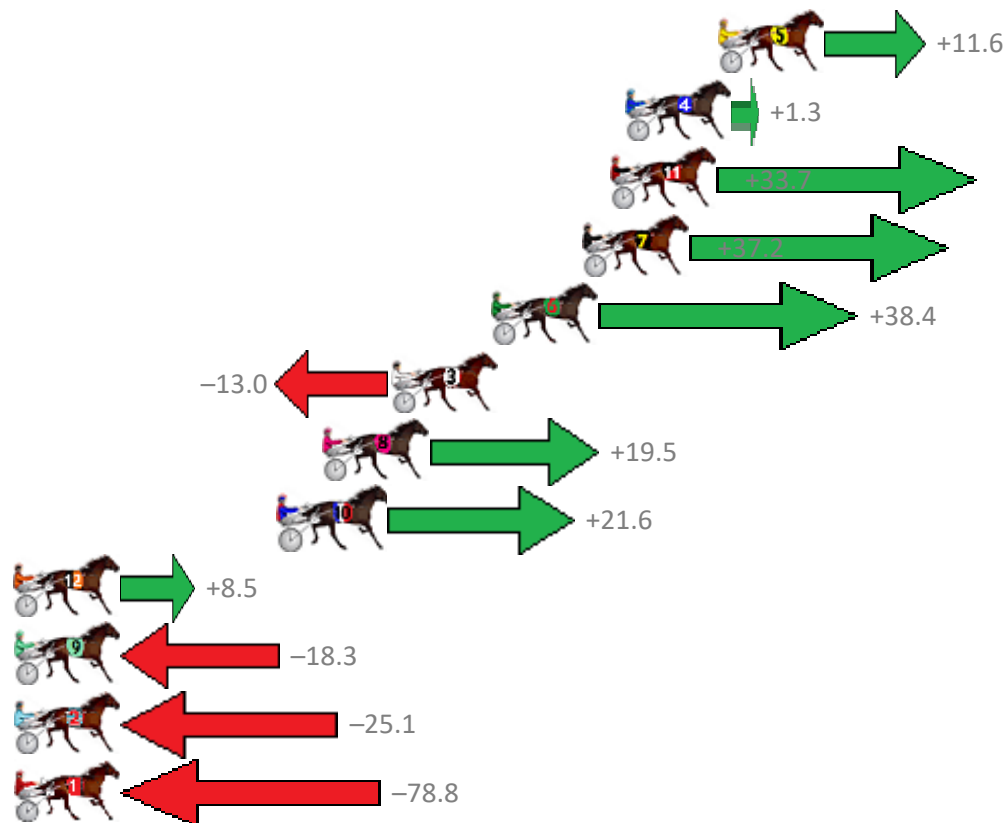

Albion Park Race 1 Distance 2138m

Friday, 10 May 2019

Gross Time: 2:31.90 MileRate: 1:54.30 LeadTime: 35.30s First Qtr: 28.20s Second Qtr: 28.90s Third Qtr: 29.30s Fourth Qtr: 30.20s

No Horse	Plc	Margin	Time	800Time (W)	400 Time (W)
5 SOMWHEREOVARAINB	1	0.0m	2:31.90	58.64s (0)	29.48s (0)
4 MAJOR CURRENCY	2	3.7m	2:32.18	59.40s (0)	30.10s (0)
11 MUCH BETTOR	3	4.3m	2:32.22	56.99s (1)	29.20s (0)
7 TUESDAYS FELLA	4	5.4m	2:32.31	56.73s (1)	28.63s (1)
6 MACHIN OUT	5	9.0m	2:32.58	56.64s (1)	28.48s (1)
3 VASARI	6	13.0m	2:32.88	60.47s (0)	31.18s (0)
8 BLINGITTOTHEMAX	7	15.7m	2:33.09	58.05s (0)	28.05s (2)
10 SHILAH	8	17.4m	2:33.21	57.89s (0)	28.80s (1)
12 SUR LE FEU	9	35.3m	2:34.57	58.87s (0)	29.74s (1)
9 TAYLAH STUDLEIGH	10	52.3m	2:35.85	60.86s (1)	31.54s (0)
2 DONNY JONES	11	54.5m	2:36.01	61.37s (1)	32.22s (0)
1 HEAVENS HURRICANE	12	110.0m	2:40.20	65.36s (0)	33.98s (0)

Finish Position and metres gained from 800m

Sectionals
Powered by

PJ Harness Analyser
Master harness racing with the power of sectionals
Owners, Trainers and Punters - Check out what's new at www.pjdata.com.au

The Racing Queensland Board (trading as Racing Queensland) and provider are not responsible for the completeness or accuracy of any of the information contained herein, and makes no representations about its suitability for any purpose.