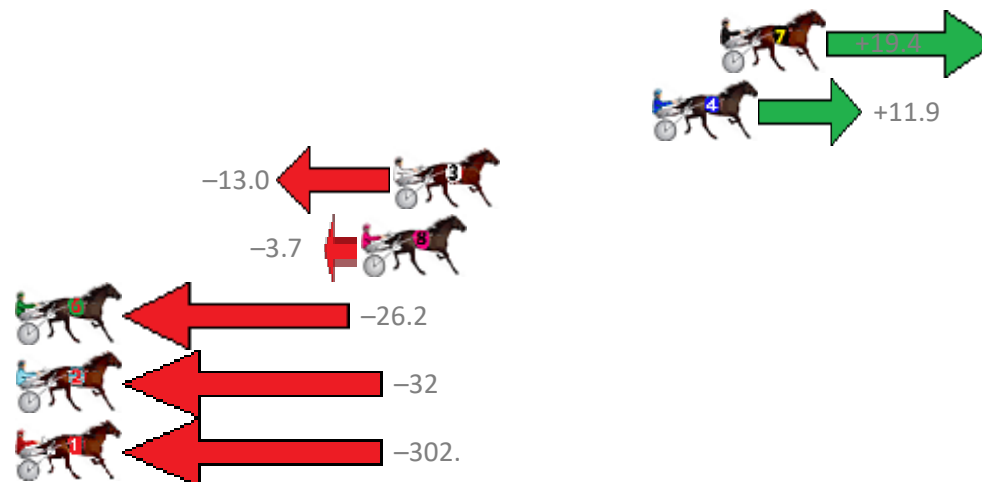

Albion Park Race 5 Distance 1660m

Friday, 10 May 2019

Gross Time: 1:58.60 MileRate: 1:55.00 LeadTime: 3.40s First Qtr: 27.50s Second Qtr: 30.00s Third Qtr: 29.20s Fourth Qtr: 28.50s

No Horse	Plc	Margin	Time	800Time (W)	400 Time (W)
7 PSYCHEDELIC	1	0.0m	1:58.60	56.30s (1)	28.50s (1)
4 SAMS CAM	2	2.7m	1:58.79	56.84s (1)	28.12s (2)
3 JUSTARUMOUR	3	13.0m	1:59.53	58.64s (0)	29.24s (0)
8 IM WITH LEXY	4	14.3m	1:59.62	57.97s (1)	28.56s (1)
6 MY ULTIMATE FELLA	5	28.4m	2:00.62	59.59s (1)	30.07s (1)
2 OFFICIANADO	6	38.5m	2:01.34	60.00s (1)	30.50s (0)
1 ELFONZO	7	307.3m	2:20.50	79.50s (0)	39.71s (0)

Finish Position and metres gained from 800m

Sectionals
Powered by

PJ Harness Analyser
Master harness racing with the power of sectionals
Owners, Trainers and Punters - Check out what's new at www.pjdata.com.au

The Racing Queensland Board (trading as Racing Queensland) and provider are not responsible for the completeness or accuracy of any of the information contained herein, and makes no representations about its suitability for any purpose.