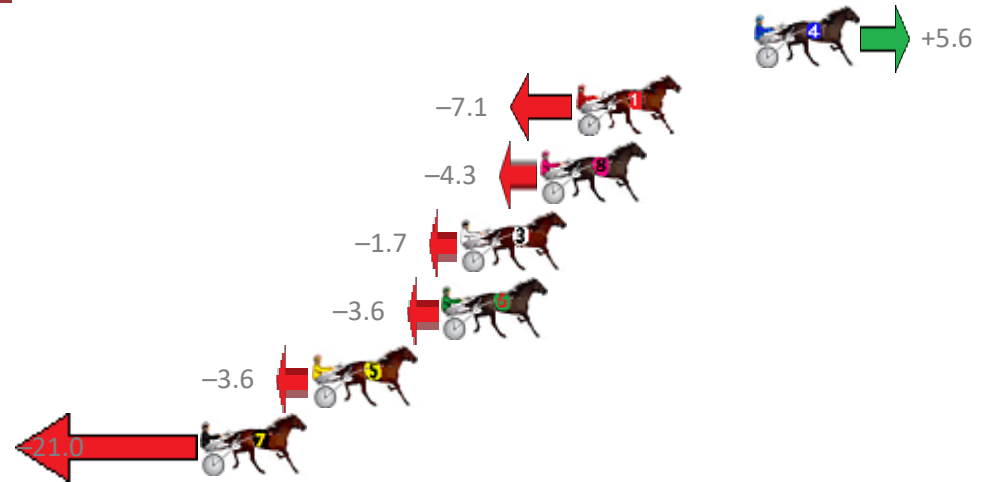

Albion Park Race 8 Distance 1660m

Friday, 10 May 2019

Gross Time: 2:01.80   MileRate: 1:58.10   LeadTime: 3.70s   First Qtr: 29.10s   Second Qtr: 30.60s   Third Qtr: 29.90s   Fourth Qtr: 28.50s

No Horse	Plc	Margin	Time	800Time (W)	400 Time (W)
4 WHOSTOLEMYPIGEON	1	0.0m	2:01.80	57.99s (1)	28.47s (2)
1 MY ULTIMATE HELL	2	7.1m	2:02.31	58.92s (0)	29.01s (0)
8 MONUMENTAL	3	8.5m	2:02.41	58.71s (0)	28.75s (0)
3 COAST WARNING	4	11.7m	2:02.63	58.52s (1)	28.83s (2)
6 WEE JIMMY	5	12.4m	2:02.68	58.66s (0)	28.74s (0)
5 HE GETS IT	6	17.6m	2:03.05	58.66s (1)	28.94s (2)
7 IM TOOT	7	22.0m	2:03.37	59.93s (1)	29.87s (1)

Finish Position and metres gained from 800m

Sectionals
Powered by

PJ Harness Analyser
Master harness racing with the power of sectionals
Owners, Trainers and Punters - Check out what's new at www.pjdata.com.au

The Racing Queensland Board (trading as Racing Queensland) and provider are not responsible for the completeness or accuracy of any of the information contained herein, and makes no representations about its suitability for any purpose.