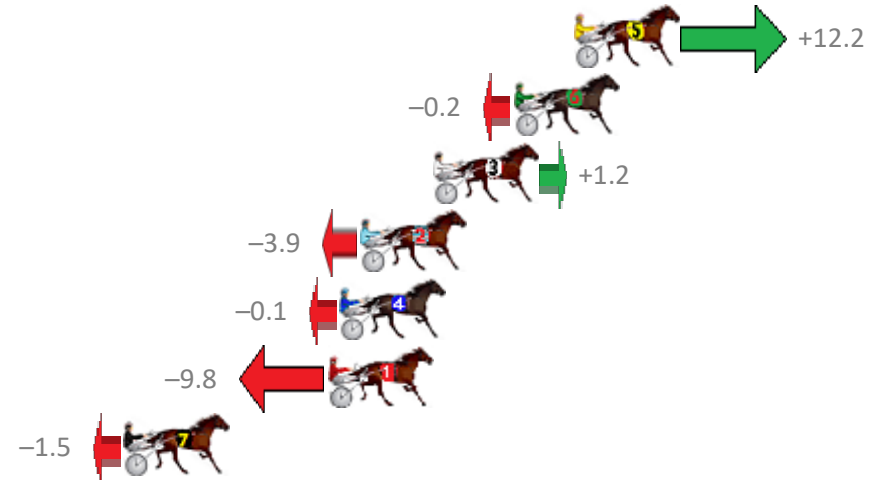

Albion Park Race 9 Distance 1660m

Friday, 10 May 2019

Gross Time: 2:03.80 MileRate: 2:00.10 LeadTime: 3.70s First Qtr: 29.60s Second Qtr: 32.00s Third Qtr: 30.10s Fourth Qtr: 28.40s

No Horse	Plc	Margin	Time	800Time (W)	400 Time (W)
5 MISTER DIAMOND	1	0.0m	2:03.80	57.61s (1)	28.14s (3)
6 CHANCELESS CENTURY	2	2.4m	2:03.97	58.51s (1)	28.49s (1)
3 MAKINMEFEELGOOD	3	5.6m	2:04.20	58.41s (1)	28.31s (2)
2 SPECIAL RESERVE	4	8.5m	2:04.40	58.79s (0)	28.63s (0)
4 COBALT BLUES	5	9.3m	2:04.46	58.51s (0)	28.44s (1)
1 NIFTY STUDLEIGH	6	9.8m	2:04.50	59.22s (0)	29.10s (0)
7 MOLLYS SECRET	7	17.9m	2:05.07	58.61s (1)	29.05s (3)

Finish Position and metres gained from 800m

Sectionals
Powered by

PJ Harness Analyser
Master harness racing with the power of sectionals
Owners, Trainers and Punters - Check out what's new at www.pjdata.com.au

The Racing Queensland Board (trading as Racing Queensland) and provider are not responsible for the completeness or accuracy of any of the information contained herein, and makes no representations about its suitability for any purpose.