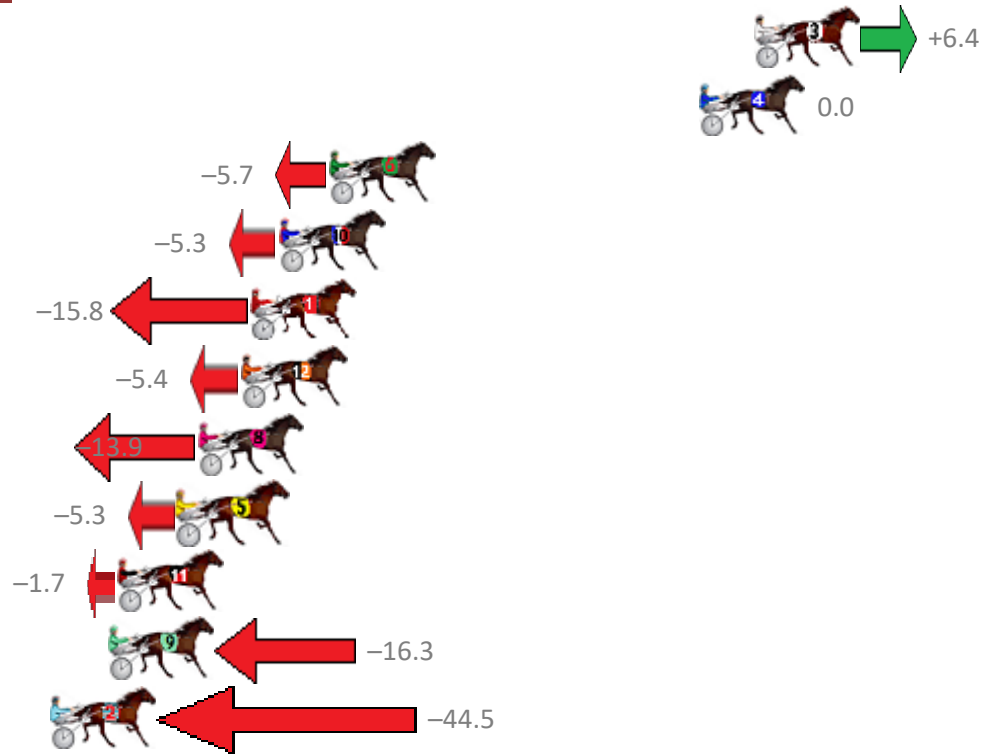

Albion Park Race 2 Distance 2138m

Friday, 10 May 2019

Gross Time: 2:37.10 MileRate: 1:58.20 LeadTime: 38.00s First Qtr: 32.30s Second Qtr: 30.10s Third Qtr: 28.70s Fourth Qtr: 28.00s

No Horse	Plc	Margin	Time	800Time (W)	400 Time (W)
3 ROCKNROLL CLASSIC	1	0.0m	2:37.10	56.25s (1)	27.66s (1)
4 STUDLEIGH SONNY	2	2.2m	2:37.25	56.70s (1)	28.15s (0)
6 ZARAS ALL GOOD	3	16.9m	2:38.28	57.10s (1)	28.37s (1)
10 LINCOLNS GIRL	4	18.9m	2:38.42	57.08s (2)	28.89s (3)
1 SEA HAWKE	5	20.0m	2:38.50	57.82s (0)	28.73s (0)
12 ACE MONTANA	6	20.4m	2:38.53	57.08s (0)	28.22s (1)
8 CHERRYS THE BEST	7	22.1m	2:38.65	57.69s (0)	28.51s (0)
5 KYLIE BROMAC	8	22.9m	2:38.70	57.08s (1)	28.71s (2)
11 ROBINMEGOOD	9	25.3m	2:38.87	56.82s (1)	28.27s (2)
9 BAMBOLE NERE	10	25.7m	2:38.90	57.86s (2)	29.31s (2)
2 MY ULTIMATE ROMEO	11	44.5m	2:40.22	59.85s (0)	30.72s (0)

Finish Position and metres gained from 800m

Sectionals
Powered by

PJ Harness Analyser
Master harness racing with the power of sectionals
Owners, Trainers and Punters - Check out what's new at www.pjdata.com.au

The Racing Queensland Board (trading as Racing Queensland) and provider are not responsible for the completeness or accuracy of any of the information contained herein, and makes no representations about its suitability for any purpose.