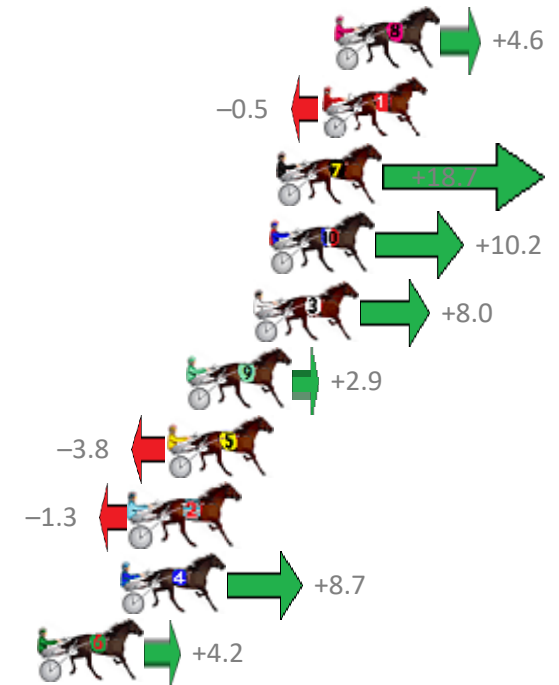

Albion Park Race 3 Distance 2138m

Friday, 10 May 2019

Gross Time: 2:36.80 MileRate: 1:58.10 LeadTime: 37.60s First Qtr: 32.00s Second Qtr: 29.10s Third Qtr: 28.80s Fourth Qtr: 29.30s

No Horse	Plc	Margin	Time	800Time (W)	400 Time (W)
8 HIPSTAR	1	0.0m	2:36.80	57.77s (0)	28.96s (0)
1 BANGKOK BRAVADO	2	0.5m	2:36.84	58.14s (0)	29.34s (0)
7 BRIAN WHO	3	2.3m	2:36.97	56.74s (1)	29.12s (2)
10 CARDLESFROMHEAVEN	4	2.6m	2:36.99	57.36s (0)	28.51s (0)
3 NICSTAR	5	3.2m	2:37.03	57.52s (1)	28.85s (1)
9 TORQUE FEELS GOOD	6	5.9m	2:37.23	57.89s (0)	29.04s (0)
5 FIRST STRING	7	6.6m	2:37.28	58.38s (1)	29.75s (1)
2 JOVIAL JULIE	8	8.1m	2:37.39	58.19s (1)	29.56s (1)
4 BRONZE ECSTASY	9	8.5m	2:37.42	57.47s (0)	28.91s (1)
6 STUDLEIGH STRIDE	10	11.8m	2:37.66	57.79s (1)	29.14s (2)

Finish Position and metres gained from 800m

Sectionals
Powered by

PJ Harness Analyser
Master harness racing with the power of sectionals
Owners, Trainers and Punters - Check out what's new at www.pjdata.com.au

The Racing Queensland Board (trading as Racing Queensland) and provider are not responsible for the completeness or accuracy of any of the information contained herein, and makes no representations about its suitability for any purpose.