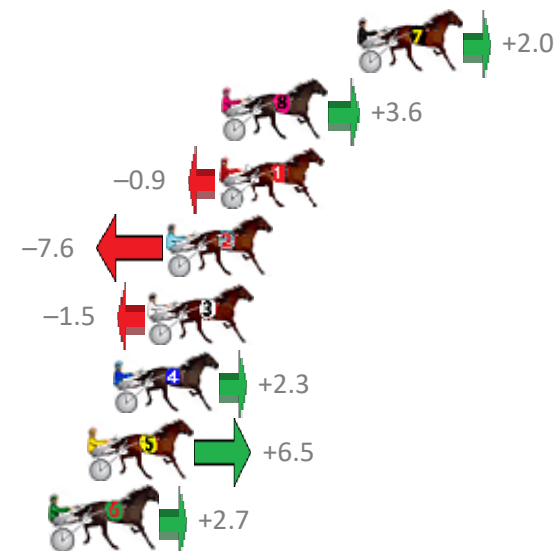

Albion Park Race 6 Distance 1660m

Friday, 10 May 2019

Gross Time: 1:58.70 MileRate: 1:55.10 LeadTime: 3.50s First Qtr: 29.50s Second Qtr: 29.60s Third Qtr: 28.40s Fourth Qtr: 27.70s

No Horse	Plc	Margin	Time	800Time (W)	400 Time (W)
7 HUGHIE GREEN	1	0.0m	1:58.70	55.96s (1)	27.69s (1)
8 HASHTAG	2	5.4m	1:59.07	55.85s (0)	27.42s (0)
1 CLARKEY	3	5.5m	1:59.08	56.16s (0)	27.73s (0)
2 COREY WILLIAM	4	7.6m	1:59.23	56.63s (0)	28.23s (0)
3 HOT ROD HEAVEN	5	8.3m	1:59.27	56.21s (1)	27.90s (1)
4 ROCKNROLL EMMA	6	9.7m	1:59.37	55.94s (1)	27.68s (1)
5 BIG BRUCE	7	10.7m	1:59.44	55.64s (1)	27.42s (1)
6 JERRYS JET	8	12.1m	1:59.54	55.91s (0)	27.57s (0)

Finish Position and metres gained from 800m

Sectionals
Powered by

PJ Harness Analyser
Master harness racing with the power of sectionals
Owners, Trainers and Punters - Check out what's new at www.pjdata.com.au

The Racing Queensland Board (trading as Racing Queensland) and provider are not responsible for the completeness or accuracy of any of the information contained herein, and makes no representations about its suitability for any purpose.