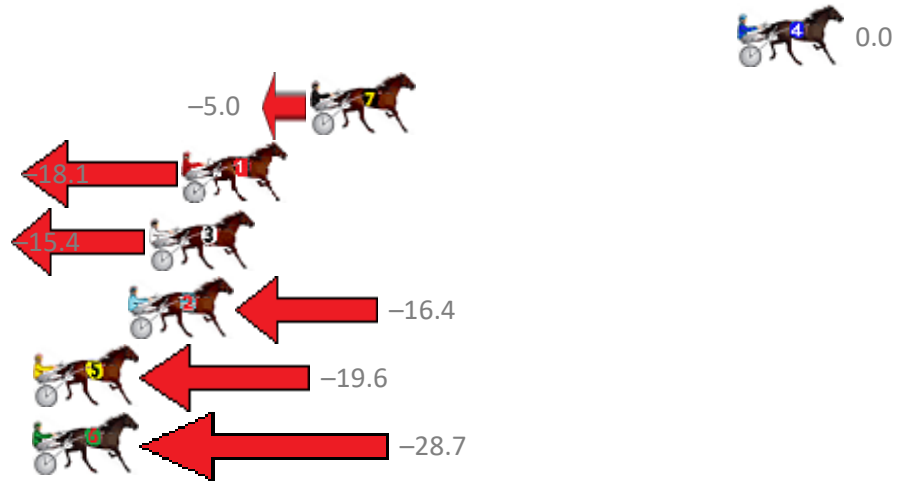

Albion Park Race 7 Distance 2138m

Friday, 10 May 2019

Gross Time: 2:37.00 MileRate: 1:58.20 LeadTime: 38.40s First Qtr: 31.20s Second Qtr: 30.70s Third Qtr: 29.00s Fourth Qtr: 27.70s

No Horse	Plc	Margin	Time	800Time (W)	400 Time (W)
4 FAME ASSURED	1	0.0m	2:37.00	56.70s (0)	27.70s (0)
7 STUDLEIGH KRISTEN	2	17.0m	2:38.18	57.05s (1)	28.10s (1)
1 GOD SAKE	3	22.1m	2:38.53	57.98s (0)	28.83s (0)
3 SPEEDIE MCARDLE	4	23.4m	2:38.62	57.79s (1)	28.82s (1)
2 VADER	5	24.2m	2:38.68	57.86s (0)	28.59s (0)
5 GETOUTNWALK	6	31.8m	2:39.20	58.09s (0)	28.46s (1)
6 HOT DOGMA	7	44.9m	2:40.11	58.73s (0)	29.16s (0)

Finish Position and metres gained from 800m

Sectionals
Powered by

PJ Harness Analyser
Master harness racing with the power of sectionals
Owners, Trainers and Punters - Check out what's new at www.pjdata.com.au

The Racing Queensland Board (trading as Racing Queensland) and provider are not responsible for the completeness or accuracy of any of the information contained herein, and makes no representations about its suitability for any purpose.