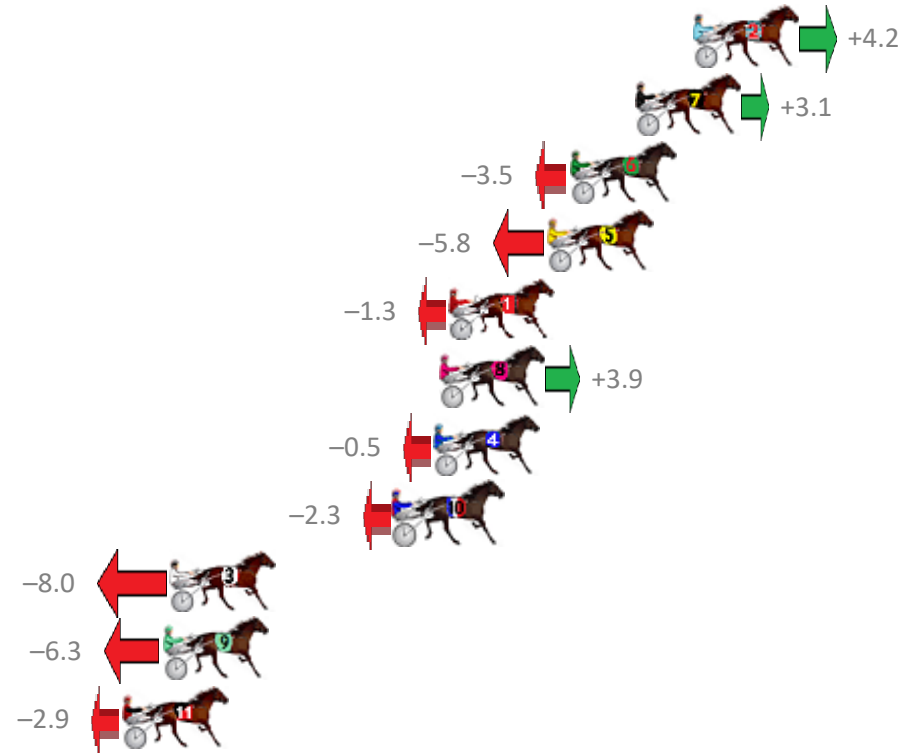

Albion Park Race 7 Distance 1660m

Friday, 24 May 2019

Gross Time: 1:57.60 MileRate: 1:54.00 LeadTime: 3.30s First Qtr: 28.20s Second Qtr: 30.30s Third Qtr: 27.60s Fourth Qtr: 28.20s

No Horse	Plc	Margin	Time	800Time (W)	400 Time (W)
2 ONE WISE MAN	1	0.0m	1:57.60	55.51s (0)	27.81s (0)
7 MONIVAE	2	2.3m	1:57.76	55.58s (1)	28.07s (1)
6 OUR MELS DREAM	3	4.9m	1:57.95	56.04s (1)	28.55s (1)
5 CROWNING GLORY	4	5.8m	1:58.01	56.20s (0)	28.54s (0)
1 IDEAL SITUATION	5	9.7m	1:58.28	55.89s (0)	28.16s (0)
8 WATTLEBANK FLYER	6	10.1m	1:58.31	55.53s (2)	28.09s (2)
4 RORY MACH	7	10.3m	1:58.33	55.83s (1)	28.28s (1)
10 DIVAS DELIGHT	8	11.9m	1:58.44	55.96s (2)	28.55s (2)
3 FARRAHFOWLER	9	20.8m	1:59.07	56.36s (0)	28.58s (0)
9 CHANTREY	10	21.1m	1:59.09	56.24s (1)	28.64s (1)
11 COMPLY OR DIE	11	22.7m	1:59.20	56.00s (1)	28.56s (2)

Finish Position and metres gained from 800m

Sectionals
Powered by

PJ Harness Analyser
Master harness racing with the power of sectionals
Owners, Trainers and Punters - Check out what's new at www.pjdata.com.au

The Racing Queensland Board (trading as Racing Queensland) and provider are not responsible for the completeness or accuracy of any of the information contained herein, and makes no representations about its suitability for any purpose.