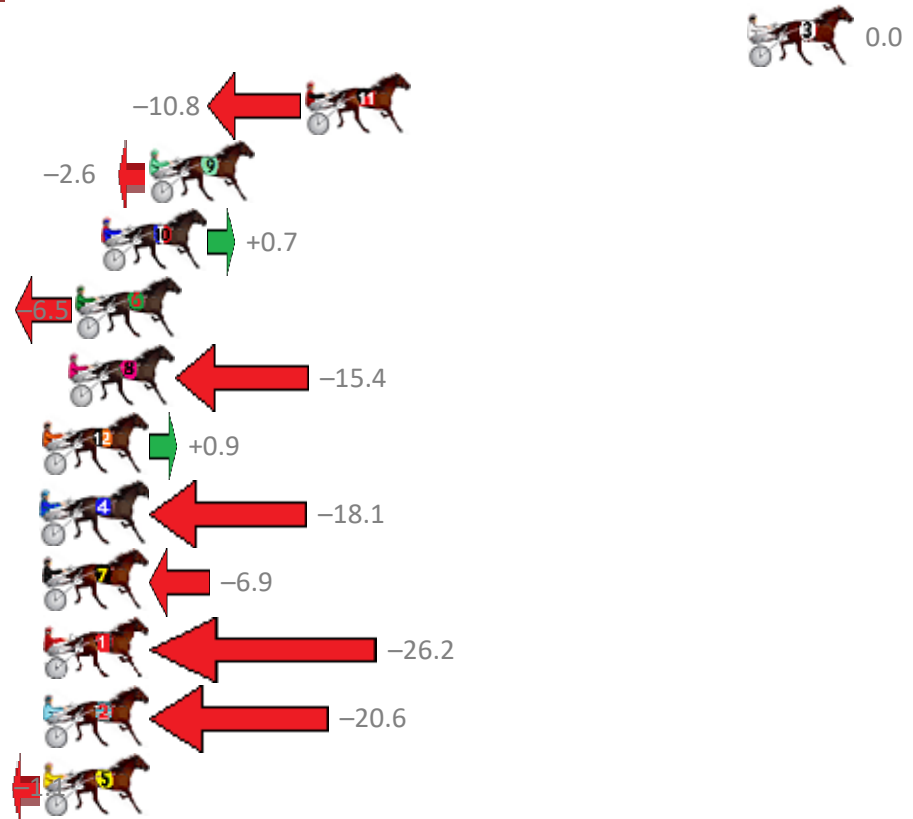

Albion Park Race 9 Distance 1660m

Friday, 24 May 2019

Gross Time: 1:55.50 MileRate: 1:52.00 LeadTime: 3.40s First Qtr: 27.70s Second Qtr: 29.60s Third Qtr: 26.40s Fourth Qtr: 28.40s

No Horse	Plc	Margin	Time	800Time (W)	400 Time (W)
3 VASARI	1	0.0m	1:55.50	54.80s (0)	28.40s (0)
11 PROFICIENT	2	17.6m	1:56.75	55.54s (1)	28.10s (1)
9 MAYWYNS COURAGE	3	23.8m	1:57.19	54.98s (1)	28.02s (1)
10 HARD TO HEAR	4	25.7m	1:57.32	54.75s (1)	27.82s (1)
6 SPEEDIE MCARDLE	5	26.7m	1:57.40	55.25s (0)	28.32s (0)
8 LUCKY LYLA	6	27.0m	1:57.42	55.85s (0)	28.64s (0)
12 PARAVANI	7	29.7m	1:57.61	54.74s (1)	27.94s (0)
4 TUESDAYS FELLA	8	30.1m	1:57.64	56.04s (1)	28.80s (2)
7 IM WITH LEXY	9	31.5m	1:57.74	55.27s (0)	28.38s (0)
1 MAGOOGAN	10	31.6m	1:57.74	56.59s (0)	29.27s (0)
2 SHILAH	11	37.2m	1:58.14	56.21s (1)	28.85s (2)
5 THREE MUGS IN	12	37.9m	1:58.19	54.88s (1)	28.18s (1)

Finish Position and metres gained from 800m

Sectionals
Powered by

PJ Harness Analyser
Master harness racing with the power of sectionals
Owners, Trainers and Punters - Check out what's new at www.pjdata.com.au

The Racing Queensland Board (trading as Racing Queensland) and provider are not responsible for the completeness or accuracy of any of the information contained herein, and makes no representations about its suitability for any purpose.