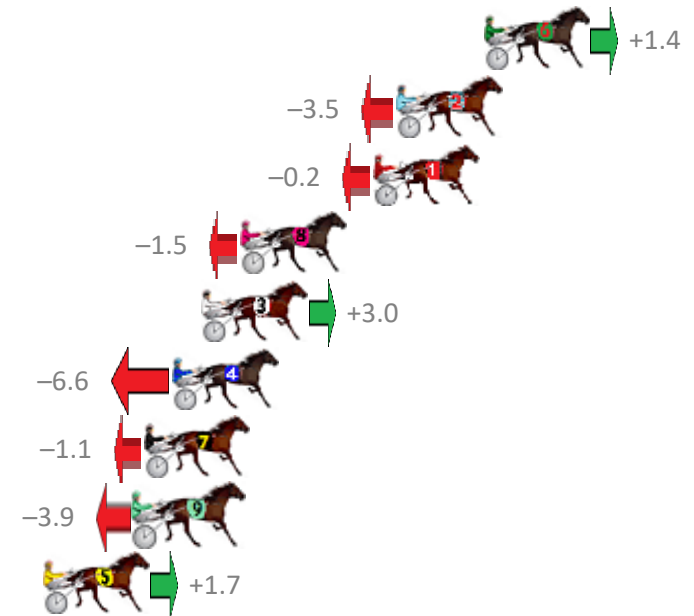

Albion Park Race 2 Distance 1660m

Friday, 24 May 2019

Gross Time: 1:59.20 MileRate: 1:55.50 LeadTime: 3.40s First Qtr: 28.60s Second Qtr: 31.30s Third Qtr: 28.00s Fourth Qtr: 27.90s

No Horse	Plc	Margin	Time	800Time (W)	400 Time (W)
6 KURAHAUPO GAMBLER	1	0.0m	1:59.20	55.80s (1)	27.90s (1)
2 BROADWATER	2	3.5m	1:59.44	56.14s (0)	28.07s (0)
1 WEONA LUKE	3	4.4m	1:59.51	55.91s (0)	27.83s (0)
8 KAA NAPALI	4	9.7m	1:59.88	56.00s (0)	27.87s (0)
3 GUTS	5	11.2m	1:59.98	55.69s (1)	27.77s (1)
4 RITCHIE BEE	6	12.4m	2:00.06	56.36s (1)	28.39s (1)
7 TAYLAH STUDLEIGH	7	13.5m	2:00.14	55.98s (0)	27.75s (0)
9 DAPPER	8	13.9m	2:00.17	56.17s (1)	28.20s (2)
5 HUGHIES SISTER	9	17.5m	2:00.42	55.78s (1)	28.12s (2)

Finish Position and metres gained from 800m

Sectionals
Powered by

PJ Harness Analyser
Master harness racing with the power of sectionals
Owners, Trainers and Punters - Check out what's new at www.pjdata.com.au

The Racing Queensland Board (trading as Racing Queensland) and provider are not responsible for the completeness or accuracy of any of the information contained herein, and makes no representations about its suitability for any purpose.