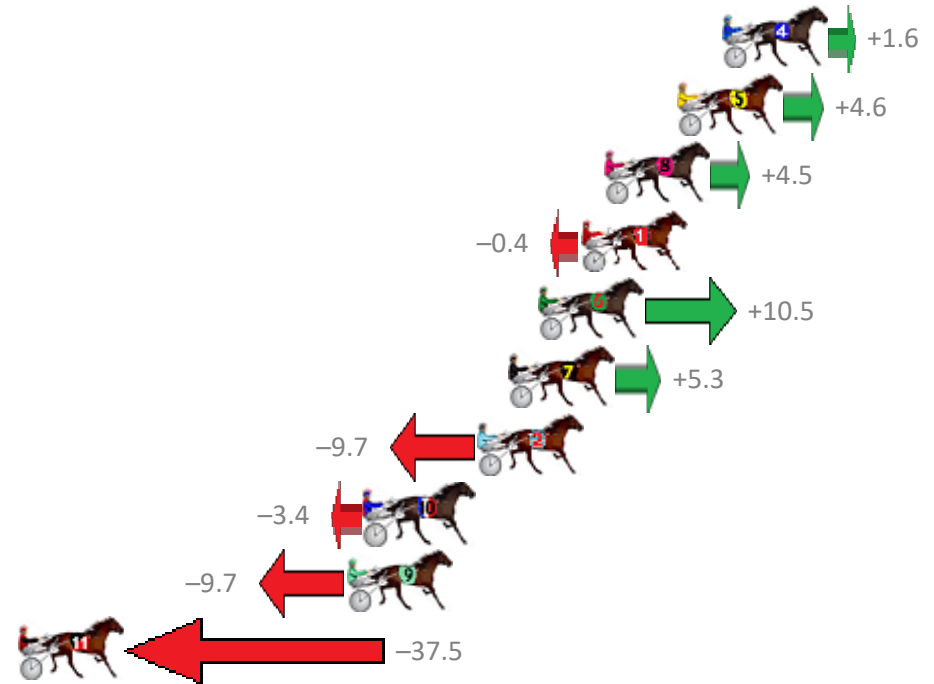

Albion Park Race 3 Distance 1660m

Friday, 24 May 2019

Gross Time: 2:00.20 MileRate: 1:56.50 LeadTime: 3.40s First Qtr: 29.00s Second Qtr: 31.90s Third Qtr: 27.30s Fourth Qtr: 28.60s

No Horse	Plc	Margin	Time	800Time (W)	400 Time (W)
4 IM NO OUTLAW	1	0.0m	2:00.20	55.79s (1)	28.60s (1)
5 MISS MONEYBAGS	2	1.8m	2:00.33	55.58s (1)	28.31s (1)
8 JUST JOSHIN	3	4.7m	2:00.54	55.59s (0)	28.15s (1)
1 HIGH ON MONTANA	4	5.6m	2:00.60	55.93s (0)	28.49s (0)
6 CALL ME TRISH	5	7.3m	2:00.72	55.17s (1)	27.89s (1)
7 MAJOR SEASCAPE	6	8.5m	2:00.81	55.53s (0)	28.06s (0)
2 RAGING INFERNO	7	9.7m	2:00.89	56.58s (0)	29.25s (0)
10 HEADWIN	8	14.2m	2:01.22	56.14s (1)	28.76s (2)
9 STUDLEIGH SONNY	9	14.9m	2:01.27	56.58s (2)	29.54s (2)
11 CHANCELESS CENTURY	10	48.5m	2:03.67	58.52s (2)	30.68s (2)

Finish Position and metres gained from 800m

Sectionals
Powered by

PJ Harness Analyser
Master harness racing with the power of sectionals
Owners, Trainers and Punters - Check out what's new at www.pjdata.com.au

The Racing Queensland Board (trading as Racing Queensland) and provider are not responsible for the completeness or accuracy of any of the information contained herein, and makes no representations about its suitability for any purpose.