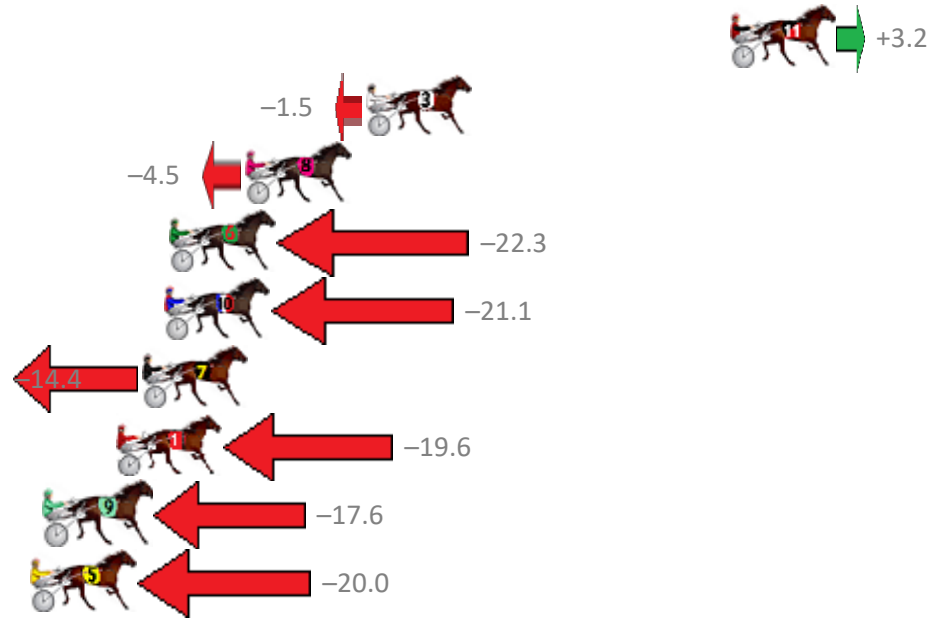

Albion Park Race 4 Distance 1660m

Friday, 24 May 2019

Gross Time: 1:59.20 MileRate: 1:55.60 LeadTime: 3.40s First Qtr: 28.40s Second Qtr: 30.00s Third Qtr: 28.10s Fourth Qtr: 29.30s

No Horse	Plc	Margin	Time	800Time (W)	400 Time (W)
11 GINA MACH	1	0.0m	1:59.20	57.17s (2)	29.30s (0)
3 PURE MADNESS	2	14.5m	2:00.26	57.51s (1)	29.29s (2)
8 ONE TO TANGO	3	19.3m	2:00.61	57.72s (0)	29.28s (2)
6 BE ON THE SLY	4	22.3m	2:00.83	59.00s (0)	30.45s (0)
10 MONTANA MALONE	5	22.5m	2:00.85	58.91s (1)	30.49s (1)
7 CALL ME YOURS	6	23.4m	2:00.91	58.43s (2)	30.41s (2)
1 GOOD BOY OLIVER	7	24.4m	2:00.99	58.81s (0)	30.30s (0)
9 MONUMENTAL	8	27.2m	2:01.19	58.66s (0)	30.08s (1)
5 SHERIFF JUJON	9	27.8m	2:01.24	58.84s (1)	30.44s (1)

Finish Position and metres gained from 800m

Sectionals
Powered by

PJ Harness Analyser
Master harness racing with the power of sectionals
Owners, Trainers and Punters - Check out what's new at www.pjdata.com.au

The Racing Queensland Board (trading as Racing Queensland) and provider are not responsible for the completeness or accuracy of any of the information contained herein, and makes no representations about its suitability for any purpose.