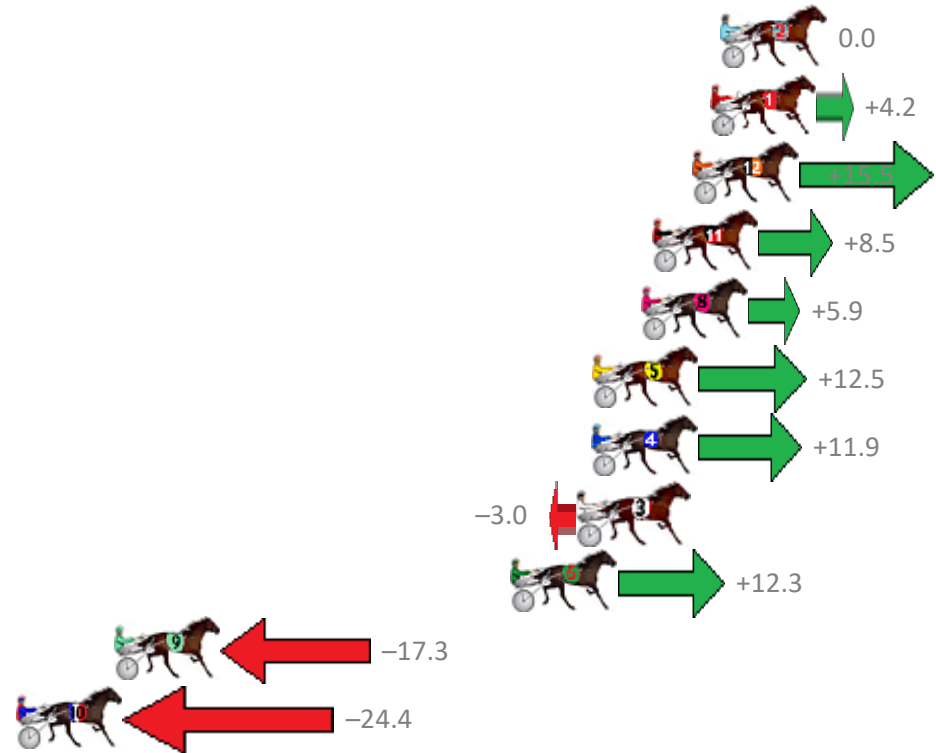

Albion Park Race 5 Distance 1660m

Friday, 24 May 2019

Gross Time: 1:59.20 MileRate: 1:55.60 LeadTime: 3.40s First Qtr: 27.60s Second Qtr: 31.20s Third Qtr: 28.20s Fourth Qtr: 28.80s

No Horse	Plc	Margin	Time	800Time (W)	400 Time (W)
2 KEY LARGO	1	0.0m	1:59.20	57.00s (0)	28.80s (0)
1 TAXI METER	2	0.4m	1:59.23	56.70s (0)	28.48s (0)
12 TEARAWAY DIAMOND	3	1.1m	1:59.28	55.90s (2)	27.71s (2)
11 IMA BIRUBI BOY	4	2.7m	1:59.39	56.39s (1)	28.13s (3)
8 JOVIAL JULIE	5	3.1m	1:59.42	56.58s (0)	28.32s (0)
5 TORI MAY	6	5.1m	1:59.57	56.11s (0)	28.22s (1)
4 MACH TORQUE	7	5.1m	1:59.57	56.15s (1)	28.50s (1)
3 STUDLEIGH WILL	8	5.6m	1:59.60	57.21s (1)	28.86s (1)
6 DEADLY ROCKER	9	8.3m	1:59.80	56.12s (2)	28.04s (1)
9 ELZBOY	10	24.1m	2:00.94	58.23s (1)	29.94s (2)
10 SHADOW HUNTER	11	37.6m	2:01.91	58.74s (0)	30.47s (0)

Finish Position and metres gained from 800m

Sectionals
Powered by

PJ Harness Analyser
Master harness racing with the power of sectionals
Owners, Trainers and Punters - Check out what's new at www.pjdata.com.au

The Racing Queensland Board (trading as Racing Queensland) and provider are not responsible for the completeness or accuracy of any of the information contained herein, and makes no representations about its suitability for any purpose.