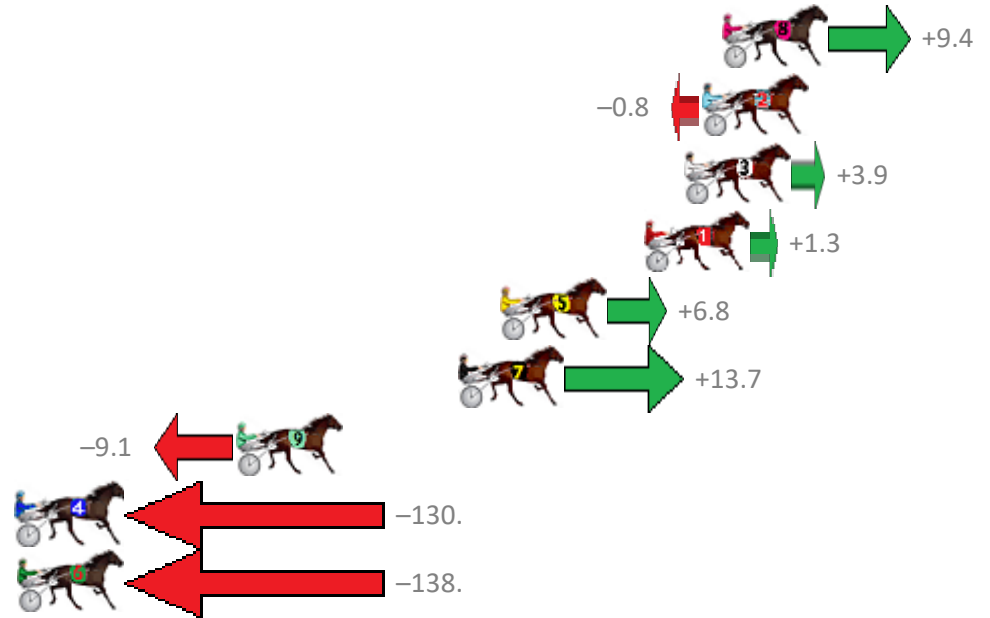

Albion Park Race 6 Distance 1660m

Friday, 24 May 2019

Gross Time: 2:02.50 MileRate: 1:58.70 LeadTime: 3.60s First Qtr: 30.80s Second Qtr: 32.80s Third Qtr: 28.40s Fourth Qtr: 26.90s

No Horse	Plc	Margin	Time	800Time (W)	400 Time (W)
8 MAKOA	1	0.0m	2:02.50	54.65s (0)	26.28s (0)
2 ILLAWONG DREAMTIM	2	0.8m	2:02.55	55.36s (0)	26.95s (0)
3 CASINO GRIN	3	1.5m	2:02.60	55.03s (1)	26.77s (1)
1 OCEANS PREDATOR	4	3.1m	2:02.71	55.21s (0)	26.80s (0)
5 NO CONFESSION	5	8.8m	2:03.09	54.83s (0)	26.60s (0)
7 CROOKWELL JAKE	6	10.5m	2:03.21	54.35s (1)	25.98s (1)
9 LIFEINHEAVEN	7	19.3m	2:03.80	55.93s (1)	27.54s (1)
4 MUCHO MACHO MAN	8	145.0m	2:12.25	64.33s (1)	35.67s (1)
6 HOT ROD HEAVEN	9	158.4m	2:13.15	64.87s (1)	36.21s (1)

Finish Position and metres gained from 800m

Sectionals
Powered by

PJ Harness Analyser
Master harness racing with the power of sectionals
Owners, Trainers and Punters - Check out what's new at www.pjdata.com.au

The Racing Queensland Board (trading as Racing Queensland) and provider are not responsible for the completeness or accuracy of any of the information contained herein, and makes no representations about its suitability for any purpose.