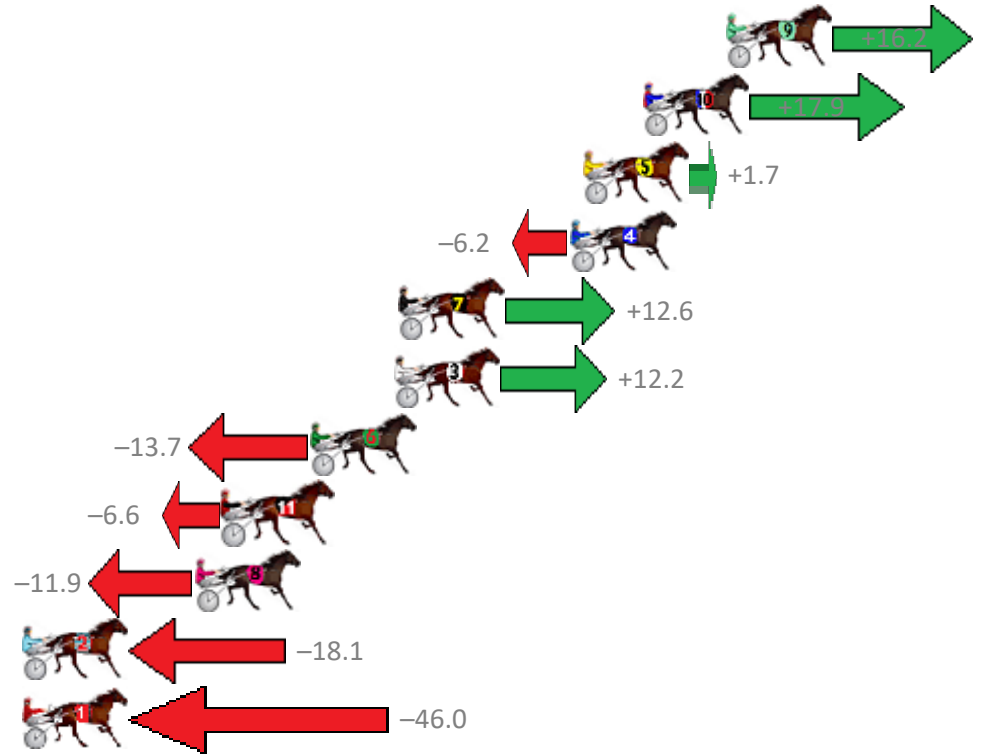

Albion Park Race 1 Distance 1660m

Friday, 24 May 2019

Gross Time: 1:57.80 MileRate: 1:54.20 LeadTime: 3.50s First Qtr: 28.00s Second Qtr: 29.70s Third Qtr: 28.50s Fourth Qtr: 28.10s

No Horse	Plc	Margin	Time	800Time (W)	400 Time (W)
9 LINCOLNS GIRL	1	0.0m	1:57.80	55.45s (1)	27.90s (2)
10 TIMELESS APPEAL	2	3.3m	1:58.03	55.33s (1)	27.83s (2)
5 MISTER DIAMOND	3	5.7m	1:58.20	56.48s (1)	27.98s (1)
4 CHERRYS THE BEST	4	6.2m	1:58.24	57.04s (0)	28.54s (0)
7 DEVOUGED	5	13.0m	1:58.71	55.71s (2)	28.10s (2)
3 KYLIE BROMAC	6	13.2m	1:58.73	55.74s (1)	27.75s (1)
6 ZARAS ALL GOOD	7	16.5m	1:58.96	57.57s (1)	29.03s (1)
11 NIFTY STUDLEIGH	8	20.0m	1:59.21	57.07s (0)	28.23s (0)
8 STAR OF MONTANA	9	21.1m	1:59.28	57.44s (0)	28.58s (0)
2 SPORTSGIRL MYSTIC	10	30.3m	1:59.93	57.88s (1)	29.26s (1)
1 MOLLY MONTANA	11	50.6m	2:01.35	59.85s (0)	30.94s (0)

Finish Position and metres gained from 800m

Sectionals
Powered by

PJ Harness Analyser
Master harness racing with the power of sectionals
Owners, Trainers and Punters - Check out what's new at www.pjdata.com.au

The Racing Queensland Board (trading as Racing Queensland) and provider are not responsible for the completeness or accuracy of any of the information contained herein, and makes no representations about its suitability for any purpose.