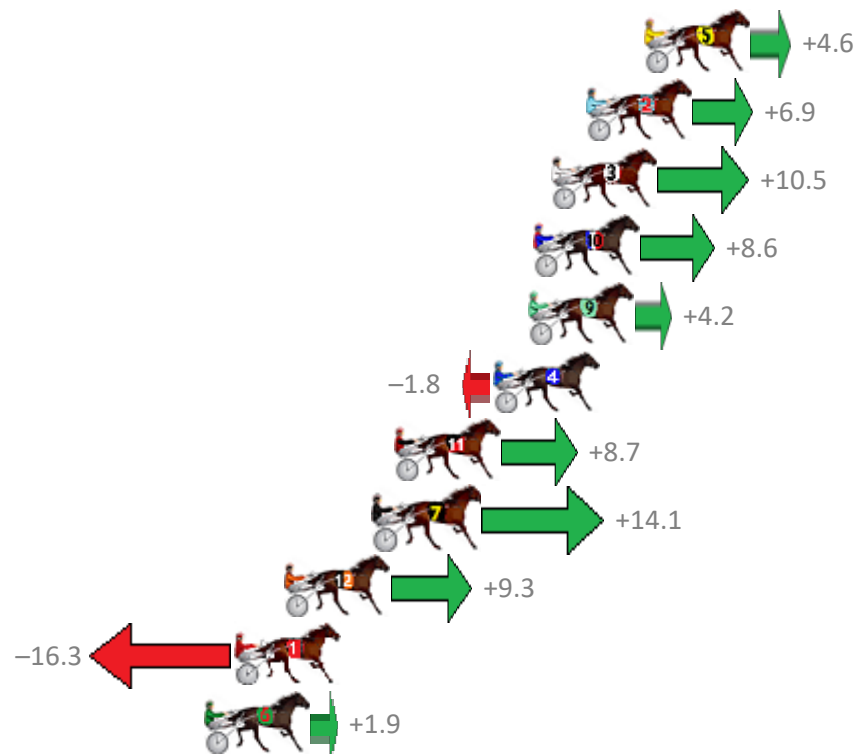

Albion Park Race 8 Distance 1660m

Friday, 24 May 2019

Gross Time: 1:57.90 MileRate: 1:54.30 LeadTime: 3.40s First Qtr: 27.60s Second Qtr: 29.90s Third Qtr: 28.30s Fourth Qtr: 28.70s

No Horse	Plc	Margin	Time	800Time (W)	400 Time (W)
5 MAJOR CURRENCY	1	0.0m	1:57.90	56.67s (1)	28.67s (1)
2 MACHIN OUT	2	2.3m	1:58.07	56.51s (1)	28.51s (1)
3 VINTAGE DREAM	3	3.7m	1:58.17	56.25s (1)	28.32s (1)
10 VADER	4	4.4m	1:58.22	56.39s (0)	28.07s (0)
9 AQUA MISS	5	4.6m	1:58.23	56.70s (0)	28.40s (0)
4 THATS HOW WEROLL	6	6.0m	1:58.33	57.13s (0)	28.83s (0)
11 AINTNOBETTOR	7	9.9m	1:58.61	56.38s (0)	28.12s (0)
7 JUST ROKIN	8	10.7m	1:58.67	56.00s (1)	28.13s (2)
12 THE HARLEM HAMMER	9	14.3m	1:58.93	56.34s (0)	28.12s (1)
1 BIG IN AMERICA	10	16.3m	1:59.07	58.16s (0)	29.87s (0)
6 EPIRUS BOY	11	17.5m	1:59.16	56.86s (1)	28.95s (1)

Finish Position and metres gained from 800m

Sectionals
Powered by

PJ Harness Analyser
Master harness racing with the power of sectionals
Owners, Trainers and Punters - Check out what's new at www.pjdata.com.au

The Racing Queensland Board (trading as Racing Queensland) and provider are not responsible for the completeness or accuracy of any of the information contained herein, and makes no representations about its suitability for any purpose.