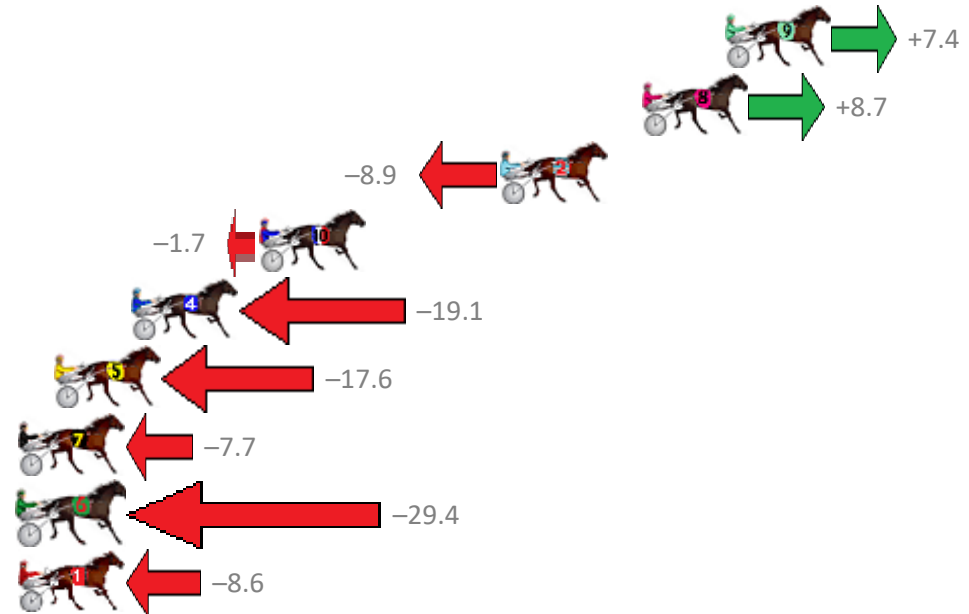

Albion Park Race 2 Distance 1660m

Tuesday, 4 June 2019

Gross Time: 2:01.80 MileRate: 1:58.10 LeadTime: 3.70s First Qtr: 29.30s Second Qtr: 30.60s Third Qtr: 30.30s Fourth Qtr: 27.90s

No	Horse	Plc	Margin	Time	800Time (W)	400 Time (W)
9	MUMMYS BOY	1	0.0m	2:01.80	57.66s (1)	27.90s (1)
8	ANOTHER STATEMENT	2	3.3m	2:02.03	57.57s (1)	27.82s (2)
2	MIND OF MY OWN	3	8.9m	2:02.42	58.85s (0)	28.41s (0)
10	OUR BALOU	4	18.5m	2:03.09	58.32s (1)	28.21s (2)
4	JEWEL OF PEAK	5	23.5m	2:03.44	59.59s (0)	29.08s (0)
5	FAIREACHDAINN	6	26.6m	2:03.66	59.48s (0)	28.92s (0)
7	REMEMBER ME NOW	7	31.7m	2:04.01	58.76s (0)	28.73s (0)
6	FEEL THE THUNDER	8	32.0m	2:04.03	60.34s (1)	29.70s (1)
1	FAVOURITEHIGHLIGHT	9	32.2m	2:04.05	58.83s (1)	28.79s (2)

Finish Position and metres gained from 800m

Sectionals
Powered by

PJ Harness Analyser
Master harness racing with the power of sectionals
Owners, Trainers and Punters - Check out what's new at www.pjdata.com.au

The Racing Queensland Board (trading as Racing Queensland) and provider are not responsible for the completeness or accuracy of any of the information contained herein, and makes no representations about its suitability for any purpose.