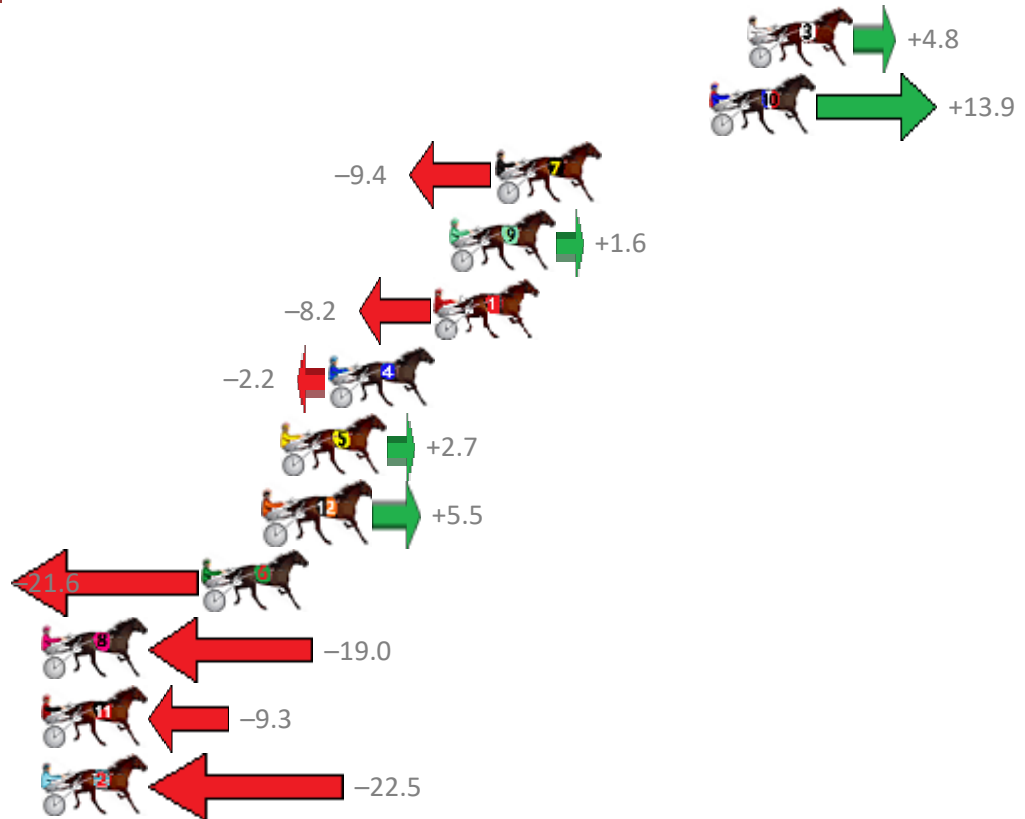

Albion Park Race 6 Distance 1660m

Tuesday, 4 June 2019

Gross Time: 1:59.40 MileRate: 1:55.70 LeadTime: 3.60s First Qtr: 28.10s Second Qtr: 29.50s Third Qtr: 28.70s Fourth Qtr: 29.50s

NoHorse	Plc	Margin	Time	800Time (W)	400 Time (W)
3 HAVANA MOON	1	0.0m	1:59.40	57.85s (1)	29.19s (1)
10 LEFT A TERROR	2	1.5m	1:59.51	57.19s (2)	29.40s (2)
7 GOTTA MOMENT	3	10.0m	2:00.14	58.88s (1)	30.24s (1)
9 CC JONES	4	11.8m	2:00.27	58.08s (1)	29.22s (1)
1 JUSTA DALE	5	12.4m	2:00.31	58.80s (0)	29.84s (0)
4 TORQUE FEELS GOOD	6	16.6m	2:00.62	58.36s (0)	29.49s (0)
5 ROCKNROLL PROMISE	7	18.5m	2:00.76	58.00s (0)	29.39s (1)
12 BALLERINA COURU	8	19.1m	2:00.81	57.80s (1)	30.05s (2)
6 BRIAN WHO	9	21.6m	2:00.99	59.77s (0)	30.84s (0)
8 ZARAS DANCE	10	28.4m	2:01.49	59.58s (0)	30.68s (0)
11 CAPTAIN COSMONAUT	11	29.5m	2:01.58	58.88s (2)	31.14s (2)
2 MACH TORQUE	12	31.7m	2:01.74	59.84s (1)	31.03s (1)

Finish Position and metres gained from 800m

Sectionals
Powered by

PJ Harness Analyser
Master harness racing with the power of sectionals
Owners, Trainers and Punters - Check out what's new at www.pjdata.com.au

The Racing Queensland Board (trading as Racing Queensland) and provider are not responsible for the completeness or accuracy of any of the information contained herein, and makes no representations about its suitability for any purpose.