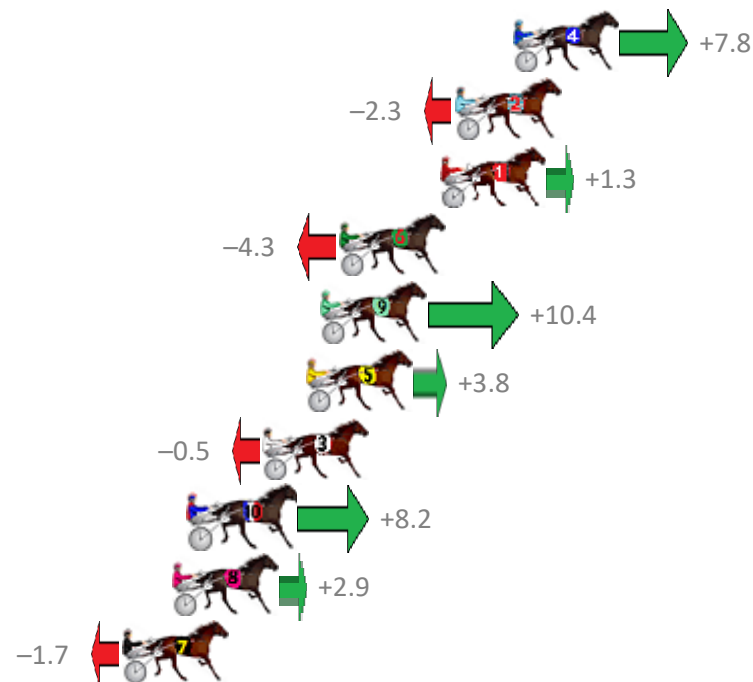

Albion Park Race 4 Distance 2138m

Tuesday, 4 June 2019

Gross Time: 2:44.90 MileRate: 2:04.10 LeadTime: 42.80s First Qtr: 32.20s Second Qtr: 30.90s Third Qtr: 30.30s Fourth Qtr: 28.70s

NoHorse	Plc	Margin	Time	800Time (W)	400 Time (W)
4 GARLAND GREENE	1	0.0m	2:44.90	58.42s (1)	28.37s (2)
2 MELPARK MAGIC	2	2.3m	2:45.07	59.17s (0)	28.87s (0)
1 PATSDELIGHT	3	2.9m	2:45.11	58.90s (0)	28.61s (0)
6 IM THE COMMANDO	4	6.9m	2:45.40	59.32s (1)	29.15s (1)
9 JEDDY R YA READY	5	7.6m	2:45.45	58.23s (0)	28.04s (1)
5 ASTRAL RULER	6	8.2m	2:45.49	58.72s (1)	28.83s (1)
3 JUSTABILIKEMUM	7	9.9m	2:45.61	59.04s (0)	28.71s (0)
10 MATATOKI	8	12.8m	2:45.82	58.40s (1)	28.94s (2)
8 WHATABOYZ	9	13.5m	2:45.87	58.79s (1)	28.78s (1)
7 LANSBURY	10	15.5m	2:46.01	59.13s (0)	28.79s (0)

Finish Position and metres gained from 800m

Sectionals
Powered by

PJ Harness Analyser
Master harness racing with the power of sectionals
Owners, Trainers and Punters - Check out what's new at www.pjdata.com.au

The Racing Queensland Board (trading as Racing Queensland) and provider are not responsible for the completeness or accuracy of any of the information contained herein, and makes no representations about its suitability for any purpose.