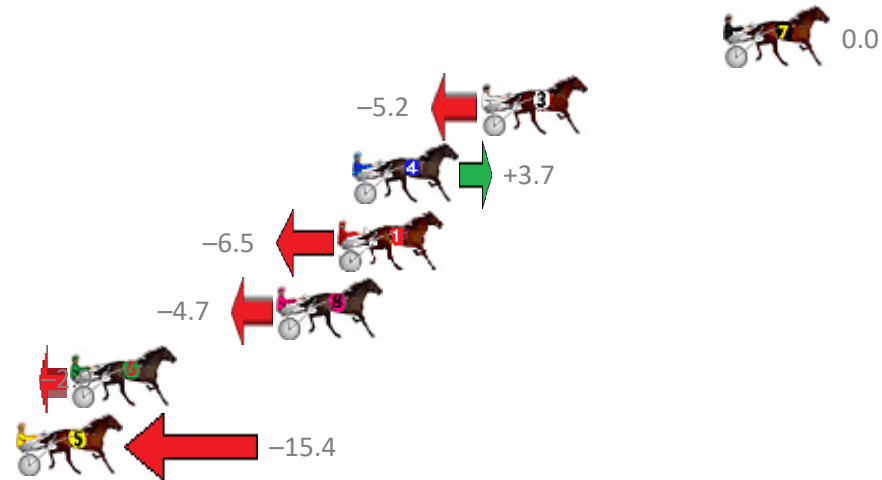

Finish Position and metres gained from 800m

Sectionals
Powered by

PJ Harness Analyser
Master harness racing with the power of sectionals
Owners, Trainers and Punters - Check out what's new at www.pjdata.com.au