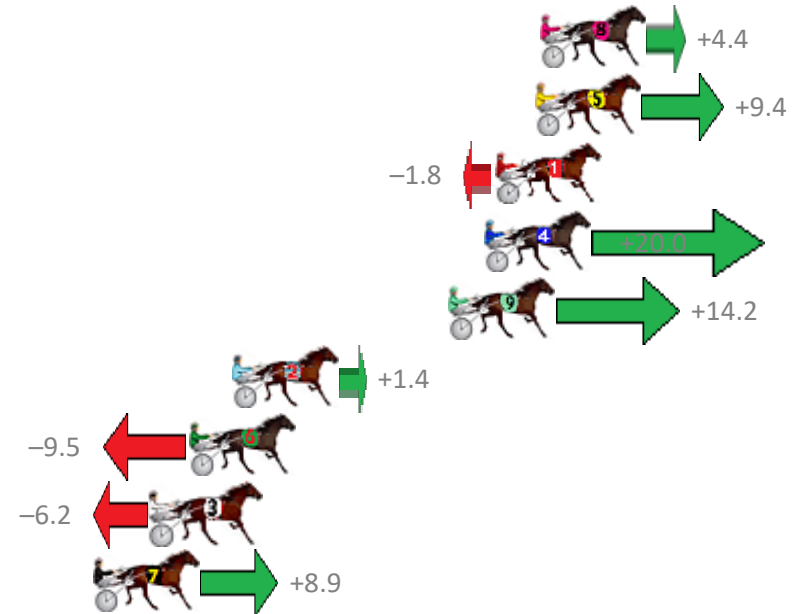

Albion Park Race 8 Distance 1660m

Tuesday, 4 June 2019

Gross Time: 1:58.50 MileRate: 1:54.90 LeadTime: 3.40s First Qtr: 27.50s Second Qtr: 28.70s Third Qtr: 29.30s Fourth Qtr: 29.60s

NoHorse	Plc	Margin	Time	800Time (W)	400 Time (W)
8 SWEET AS	1	0.0m	1:58.50	58.58s (0)	29.27s (0)
5 DRIVE THE DREAM	2	0.2m	1:58.51	58.21s (0)	28.98s (0)
1 SON OF MARA	3	1.8m	1:58.63	59.03s (0)	29.73s (0)
4 BEAU CISHLOM	4	2.2m	1:58.66	57.43s (1)	28.90s (1)
9 SOMEMONDOSOMEW	5	3.6m	1:58.77	57.85s (1)	28.89s (2)
2 WEEDONS EXPRESS	6	12.2m	1:59.40	58.80s (1)	29.84s (3)
6 POLISHED ROCKS	7	13.9m	1:59.53	59.60s (1)	30.13s (1)
3 IDEAL WARRIOR	8	15.4m	1:59.64	59.36s (1)	30.09s (2)
7 SOHO SHANGHAI	9	17.7m	1:59.81	58.24s (1)	29.53s (1)

Finish Position and metres gained from 800m

Sectionals
Powered by

PJ Harness Analyser
Master harness racing with the power of sectionals
Owners, Trainers and Punters - Check out what's new at www.pjdata.com.au

The Racing Queensland Board (trading as Racing Queensland) and provider are not responsible for the completeness or accuracy of any of the information contained herein, and makes no representations about its suitability for any purpose.