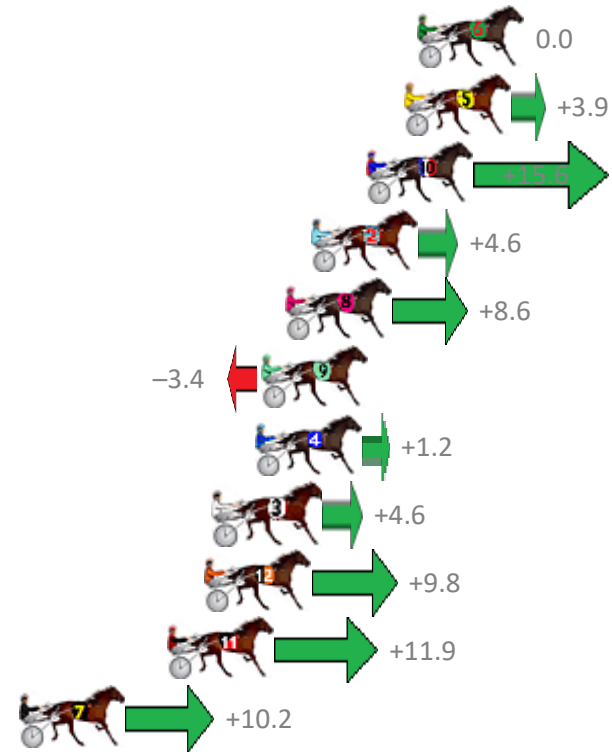

Albion Park Race 7 Distance 1660m

Tuesday, 4 June 2019

Gross Time: 1:59.90 MileRate: 1:56.30 LeadTime: 3.60s First Qtr: 28.70s Second Qtr: 31.00s Third Qtr: 28.30s Fourth Qtr: 28.30s

NoHorse	Plc	Margin	Time	800Time (W)	400 Time (W)
6 MAYWYNS COURAGE	1	0.0m	1:59.90	56.60s (0)	28.30s (0)
5 TUESDAYS FELLA	2	0.5m	1:59.94	56.32s (0)	28.02s (0)
10 THE ANNOUNCER	3	2.0m	2:00.04	55.50s (2)	28.12s (2)
2 BUMPER	4	4.2m	2:00.20	56.27s (0)	27.95s (0)
8 CLASSIE AMERICAN	5	5.2m	2:00.27	55.99s (0)	27.69s (0)
9 KEY LARGO	6	6.2m	2:00.34	56.84s (1)	28.63s (1)
4 NEWPORT DREAMZ	7	6.4m	2:00.35	56.52s (1)	28.29s (1)
3 JUST ROKIN	8	8.0m	2:00.47	56.27s (1)	28.03s (1)
12 RUN BOY RUN	9	8.4m	2:00.49	55.91s (0)	27.65s (1)
11 LANCELOT BROMAC	10	9.9m	2:00.60	55.76s (1)	27.97s (2)
7 FIRE AND ICE	11	15.8m	2:01.02	55.88s (2)	28.68s (2)

Finish Position and metres gained from 800m

Sectionals
Powered by

PJ Harness Analyser
Master harness racing with the power of sectionals
Owners, Trainers and Punters - Check out what's new at www.pjdata.com.au

The Racing Queensland Board (trading as Racing Queensland) and provider are not responsible for the completeness or accuracy of any of the information contained herein, and makes no representations about its suitability for any purpose.