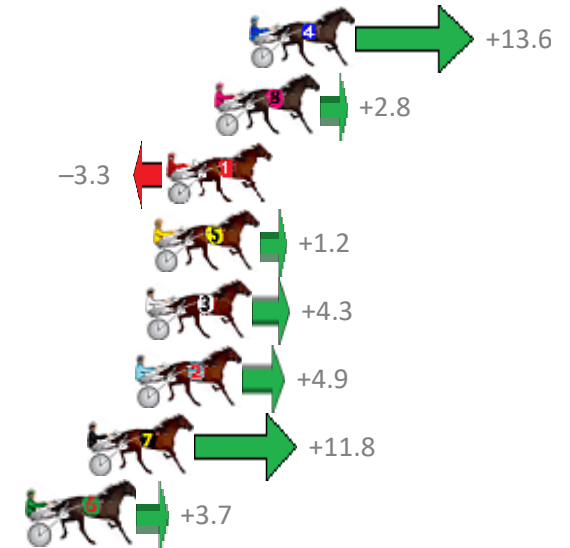

Albion Park Race 3 Distance 1660m

Tuesday, 4 June 2019

Gross Time: 2:01.30 MileRate: 1:57.60 LeadTime: 3.60s First Qtr: 29.50s Second Qtr: 30.60s Third Qtr: 29.10s Fourth Qtr: 28.50s

NoHorse	Plc	Margin	Time	800Time (W)	400 Time (W)
4 JUSTALITTLE TORQUE	1	0.0m	2:01.30	56.62s (1)	27.93s (3)
8 LURAH	2	1.4m	2:01.40	57.40s (0)	28.27s (0)
1 NADEEN FRANCO	3	3.3m	2:01.54	57.84s (0)	28.74s (0)
5 MY SECRET TORQUE	4	3.8m	2:01.57	57.51s (1)	28.69s (1)
3 CAESARS ASTRUM	5	4.1m	2:01.59	57.29s (0)	28.14s (0)
2 LAUGHING EMOJI	6	4.5m	2:01.62	57.25s (1)	28.55s (2)
7 VINTAGE DREAM	7	6.4m	2:01.76	56.75s (1)	28.22s (1)
6 ANNAS BEST	8	8.7m	2:01.92	57.33s (0)	28.17s (0)

Finish Position and metres gained from 800m

Sectionals
Powered by

PJ Harness Analyser
Master harness racing with the power of sectionals
Owners, Trainers and Punters - Check out what's new at www.pjdata.com.au

The Racing Queensland Board (trading as Racing Queensland) and provider are not responsible for the completeness or accuracy of any of the information contained herein, and makes no representations about its suitability for any purpose.