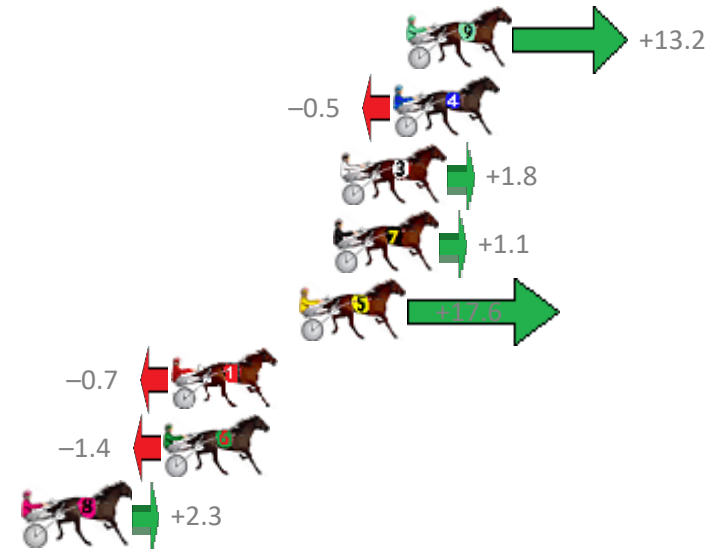

Albion Park Race 9 Distance 1660m

Tuesday, 4 June 2019

Gross Time: 2:00.10 MileRate: 1:56.40 LeadTime: 3.50s First Qtr: 28.00s Second Qtr: 32.00s Third Qtr: 28.80s Fourth Qtr: 27.80s

NoHorse	Plc	Margin	Time	800Time (W)	400 Time (W)
9 TOM ME GUN	1	0.0m	2:00.10	55.67s (1)	26.91s (2)
4 CHAPTER ONE	2	0.5m	2:00.13	56.64s (0)	27.83s (0)
3 MACHIN OUT	3	2.6m	2:00.28	56.47s (0)	27.67s (0)
7 RAYS CHOICE	4	2.9m	2:00.30	56.52s (1)	27.79s (1)
5 WHISKEY BLAZE	5	4.2m	2:00.39	55.35s (1)	27.04s (1)
1 LOCHINVER	6	9.3m	2:00.75	56.65s (0)	27.83s (0)
6 IAMBOOGIE	7	9.6m	2:00.77	56.70s (1)	27.90s (1)
8 CRACKA STRIDE	8	15.1m	2:01.15	56.44s (1)	27.65s (2)

Finish Position and metres gained from 800m

Sectionals
Powered by

PJ Harness Analyser
Master harness racing with the power of sectionals
Owners, Trainers and Punters - Check out what's new at www.pjdata.com.au

The Racing Queensland Board (trading as Racing Queensland) and provider are not responsible for the completeness or accuracy of any of the information contained herein, and makes no representations about its suitability for any purpose.