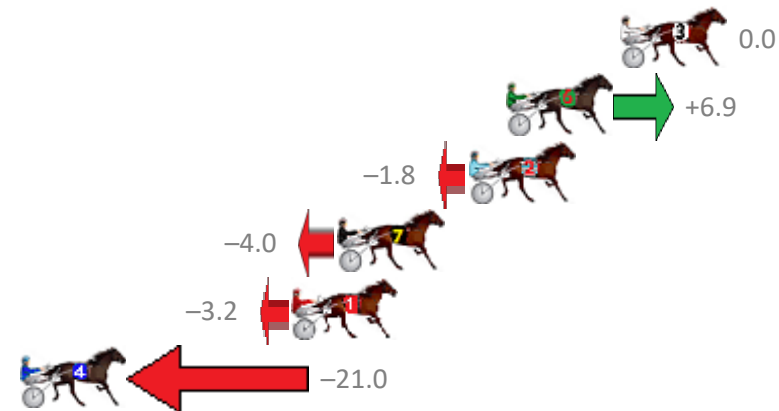

Albion Park Race 5 Distance 2647m

Tuesday, 4 June 2019

Gross Time: 3:17.90 MileRate: 2:00.30 LeadTime: 80.50s First Qtr: 31.00s Second Qtr: 30.80s Third Qtr: 28.50s Fourth Qtr: 27.10s

NoHorse	Plc	Margin	Time	800Time (W)	400 Time (W)
3 MO CASINO	1	0.0m	3:17.90	55.60s (0)	27.10s (0)
6 OHOKA PUNTER	2	4.5m	3:18.20	55.12s (1)	26.88s (2)
2 SIR JULIAN	3	6.0m	3:18.31	55.73s (0)	27.18s (0)
7 THE SHADY ONE	4	11.2m	3:18.66	55.88s (1)	27.60s (1)
1 LEOS BEST	5	13.0m	3:18.78	55.82s (0)	27.30s (0)
4 PROFICIENT	6	23.8m	3:19.51	57.06s (1)	28.13s (1)

Finish Position and metres gained from 800m

Sectionals
Powered by

PJ Harness Analyser
Master harness racing with the power of sectionals
Owners, Trainers and Punters - Check out what's new at www.pjdata.com.au

The Racing Queensland Board (trading as Racing Queensland) and provider are not responsible for the completeness or accuracy of any of the information contained herein, and makes no representations about its suitability for any purpose.