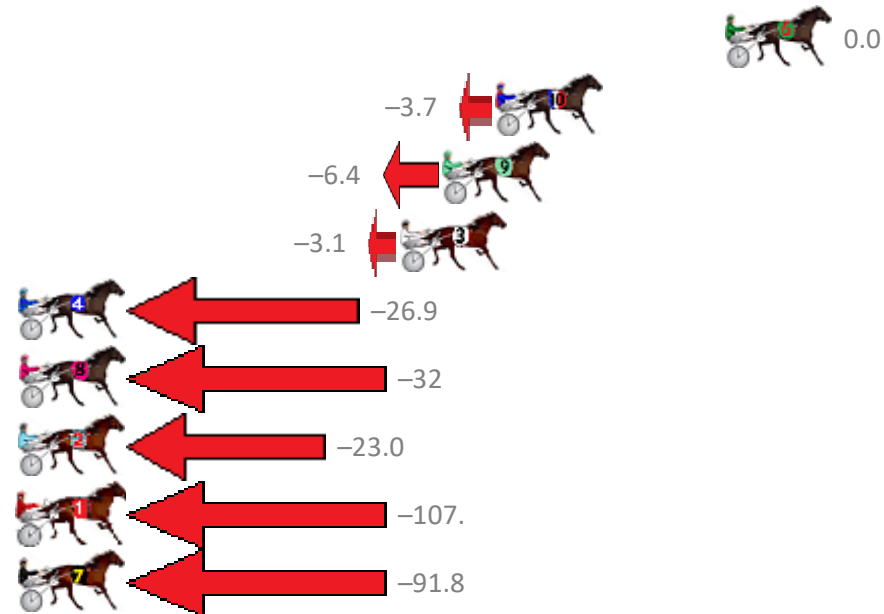

Redcliffe Race 8 Distance 1780m

Wednesday, 5 June 2019

Gross Time: 2:12.40 MileRate: 1:59.70 LeadTime: 11.60s First Qtr: 29.70s Second Qtr: 31.00s Third Qtr: 30.10s Fourth Qtr: 30.00s

NoHorse	Plc	Margin	Time	800Time (W)	400 Time (W)
6 FEELINGFORARAINBOW	1	0.0m	2:12.40	60.10s (0)	30.00s (0)
10 SPORTSGIRL MYSTIC	2	9.1m	2:13.08	60.38s (1)	30.37s (1)
9 CUPCAKESNWHIPCREA	3	11.2m	2:13.24	60.58s (0)	30.48s (0)
3 HADLEY	4	12.9m	2:13.37	60.33s (1)	30.26s (1)
4 DOOLITTLE DAISY	5	42.5m	2:15.59	62.12s (0)	31.34s (1)
8 BARBOO	6	48.9m	2:16.07	62.48s (1)	32.23s (1)
2 BLACKJEWEL	7	59.0m	2:16.82	61.83s (0)	31.42s (0)
1 SIR HASZEM	8	118.1m	2:21.26	68.19s (0)	37.40s (0)
7 REGALIA	9	241.8m	2:30.53	67.00s (0)	35.39s (0)

Finish Position and metres gained from 800m

Sectionals
Powered by

PJ Harness Analyser
Master harness racing with the power of sectionals
Owners, Trainers and Punters - Check out what's new at www.pjdata.com.au

The Racing Queensland Board (trading as Racing Queensland) and provider are not responsible for the completeness or accuracy of any of the information contained herein, and makes no representations about its suitability for any purpose.