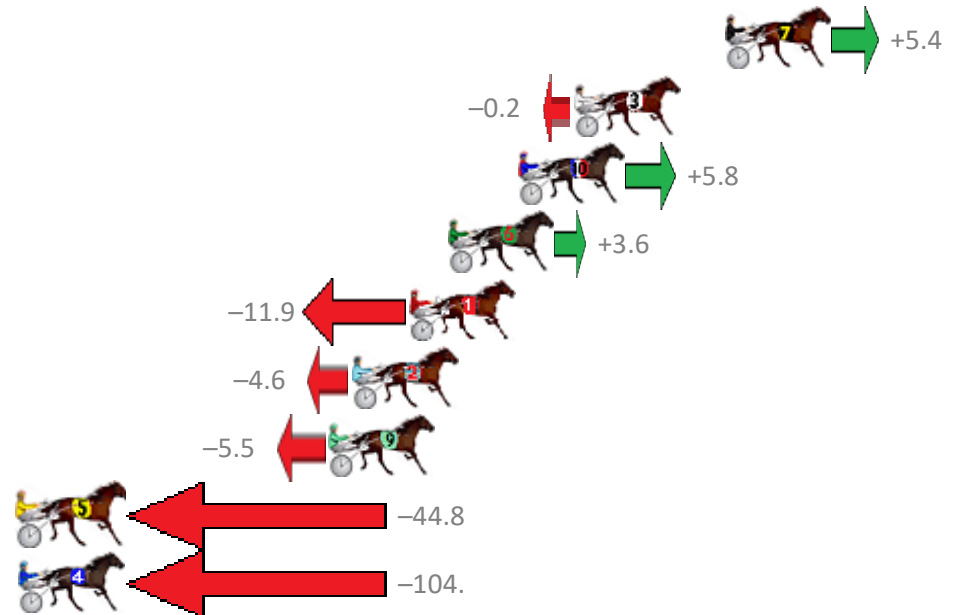

Redcliffe Race 5 Distance 1780m

Wednesday, 5 June 2019

Gross Time: 2:11.50 MileRate: 1:58.90 LeadTime: 11.10s First Qtr: 29.10s Second Qtr: 31.10s Third Qtr: 29.70s Fourth Qtr: 30.50s

NoHorse	Plc	Margin	Time	800Time (W)	400 Time (W)
7 NEWMERELLA LADYKAY	1	0.0m	2:11.50	59.79s (0)	30.16s (0)
3 BETTOR BECAUSE	2	6.0m	2:11.96	60.22s (1)	30.58s (2)
10 MAYWYN NO REGRETS	3	8.2m	2:12.13	59.76s (2)	30.38s (2)
6 TELLELLA	4	11.0m	2:12.34	59.93s (0)	30.35s (0)
1 OVERTHEMOON	5	12.5m	2:12.45	61.10s (0)	31.45s (0)
2 WHATA STRIDE	6	14.8m	2:12.63	60.55s (0)	30.96s (0)
9 ROBINMEGOOD	7	15.7m	2:12.70	60.61s (1)	31.24s (3)
5 POPS CHANGE	8	65.4m	2:16.49	63.57s (1)	34.16s (1)
4 ALOT OF COST	9	104.6m	2:19.48	68.07s (1)	38.28s (1)

Finish Position and metres gained from 800m

Sectionals
Powered by

PJ Harness Analyser
Master harness racing with the power of sectionals
Owners, Trainers and Punters - Check out what's new at www.pjdata.com.au

The Racing Queensland Board (trading as Racing Queensland) and provider are not responsible for the completeness or accuracy of any of the information contained herein, and makes no representations about its suitability for any purpose.