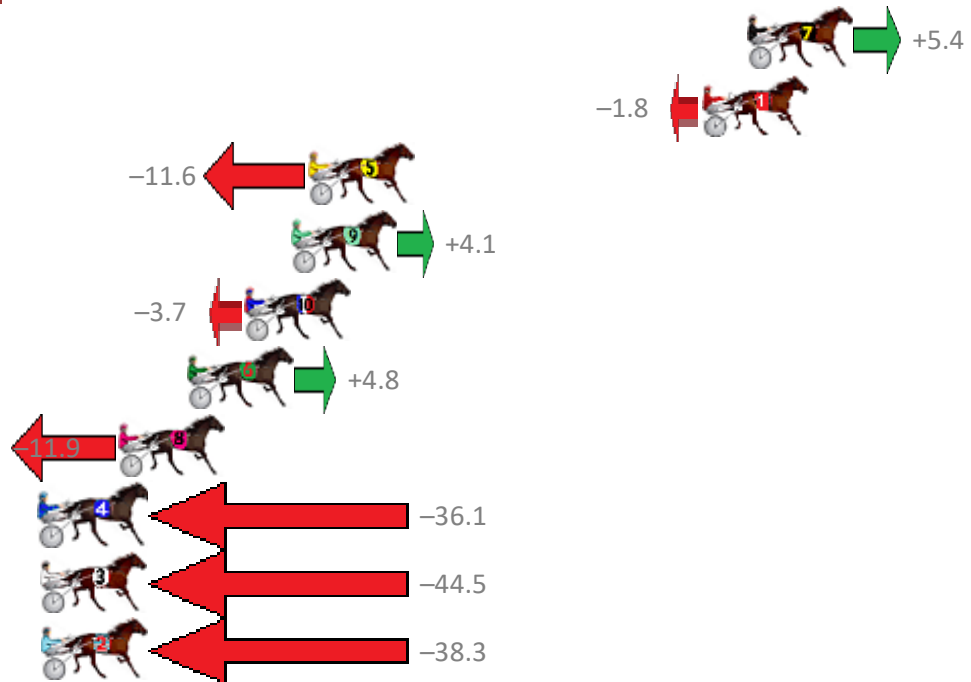

Redcliffe Race 7 Distance 1780m

Wednesday, 5 June 2019

Gross Time: 2:11.60 MileRate: 1:59.00 LeadTime: 11.50s First Qtr: 30.30s Second Qtr: 29.80s Third Qtr: 29.80s Fourth Qtr: 30.20s

No	Horse	Plc	Margin	Time	800Time (W)	400 Time (W)
7	DE VOYAGE	1	0.0m	2:11.60	59.60s (0)	29.84s (0)
1	MAKINMEFEELGOOD	2	1.8m	2:11.74	60.13s (0)	30.34s (0)
5	THE CASUAL GOOSE	3	17.4m	2:12.91	60.87s (1)	31.41s (1)
9	CHANCELESS CENTURY	4	18.1m	2:12.97	59.69s (1)	30.24s (2)
10	VALIANT GEM	5	19.9m	2:13.10	60.28s (1)	30.80s (2)
6	SOMEHOWSOMEWAY	6	22.2m	2:13.28	59.64s (1)	30.50s (1)
8	FEELING THE POWER	7	24.9m	2:13.48	60.89s (0)	31.31s (0)
4	NEVASANO	8	47.7m	2:15.20	62.71s (1)	32.77s (1)
3	TILDALYN	9	64.7m	2:16.48	63.34s (0)	33.77s (0)
2	TRUMP EM BABE	10	103.3m	2:19.40	62.87s (0)	31.96s (0)

Finish Position and metres gained from 800m

Sectionals
Powered by

PJ Harness Analyser
Master harness racing with the power of sectionals
Owners, Trainers and Punters - Check out what's new at www.pjdata.com.au

The Racing Queensland Board (trading as Racing Queensland) and provider are not responsible for the completeness or accuracy of any of the information contained herein, and makes no representations about its suitability for any purpose.