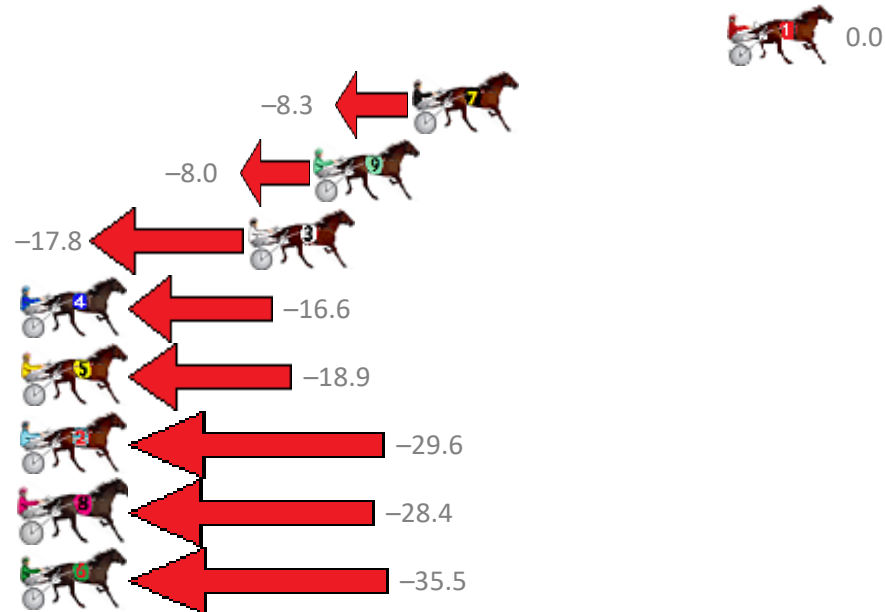

Redcliffe Race 3 Distance 1780m

Wednesday, 5 June 2019

Gross Time: 2:10.40 MileRate: 1:57.90 LeadTime: 11.70s First Qtr: 30.40s Second Qtr: 30.70s Third Qtr: 29.20s Fourth Qtr: 28.40s

No	Horse	Plc	Margin	Time	800Time (W)	400 Time (W)
1	MAJOR GENERALJUJON	1	0.0m	2:10.40	57.60s (0)	28.40s (0)
7	REDDY FIRE	2	12.5m	2:11.29	58.20s (0)	28.96s (0)
9	FLASHING GOOD TIME	3	16.4m	2:11.56	58.18s (0)	28.84s (0)
3	ITSMEGS	4	19.0m	2:11.75	58.88s (1)	29.48s (1)
4	SCOTT TOM	5	29.8m	2:12.52	58.80s (0)	29.45s (0)
5	HOLDINGNO CURRENCY	6	33.5m	2:12.78	58.96s (1)	29.81s (2)
2	WRITEABOUTCHELSEA	7	35.2m	2:12.90	59.73s (1)	30.29s (1)
8	RADAR HILL	8	36.8m	2:13.01	59.64s (2)	30.35s (2)
6	BUKTHSYSTEM	9	37.5m	2:13.06	60.16s (2)	30.71s (2)

Finish Position and metres gained from 800m

Sectionals
Powered by

PJ Harness Analyser
Master harness racing with the power of sectionals
Owners, Trainers and Punters - Check out what's new at www.pjdata.com.au

The Racing Queensland Board (trading as Racing Queensland) and provider are not responsible for the completeness or accuracy of any of the information contained herein, and makes no representations about its suitability for any purpose.