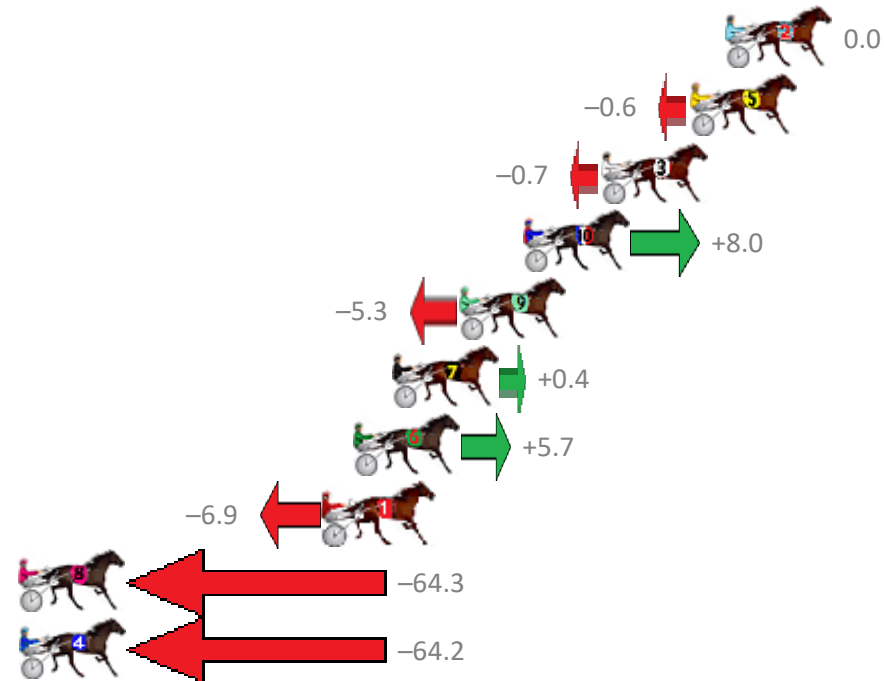

Redcliffe Race 4 Distance 1780m

Wednesday, 5 June 2019

Gross Time: 2:12.20 MileRate: 1:59.50 LeadTime: 12.00s First Qtr: 28.80s Second Qtr: 32.20s Third Qtr: 30.30s Fourth Qtr: 28.90s

NoHorse	Plc	Margin	Time	800Time (W)	400 Time (W)
2 ROCKS OR DIAMONDS	1	0.0m	2:12.20	59.20s (0)	28.90s (0)
5 REDS GOOD TO GO	2	1.4m	2:12.30	59.24s (1)	28.94s (1)
3 TIC TACT	3	4.9m	2:12.55	59.25s (0)	28.95s (0)
10 MEGA STAR	4	8.0m	2:12.78	58.61s (1)	28.86s (1)
9 DATA LDO	5	10.5m	2:12.96	59.59s (1)	29.49s (2)
7 OUR RIDGY DIDGE	6	13.2m	2:13.15	59.17s (0)	28.74s (0)
6 KYRONTA	7	14.7m	2:13.26	58.78s (1)	28.83s (2)
1 HURRIKANE SPECIAL	8	15.9m	2:13.35	59.71s (0)	29.36s (0)
8 I AM TESSALYN	9	75.9m	2:17.68	63.96s (1)	33.30s (1)
4 INDIAN PRINCESS	10	124.2m	2:21.17	63.95s (0)	33.54s (0)

Finish Position and metres gained from 800m

Sectionals
Powered by

PJ Harness Analyser
Master harness racing with the power of sectionals
Owners, Trainers and Punters - Check out what's new at www.pjdata.com.au

The Racing Queensland Board (trading as Racing Queensland) and provider are not responsible for the completeness or accuracy of any of the information contained herein, and makes no representations about its suitability for any purpose.