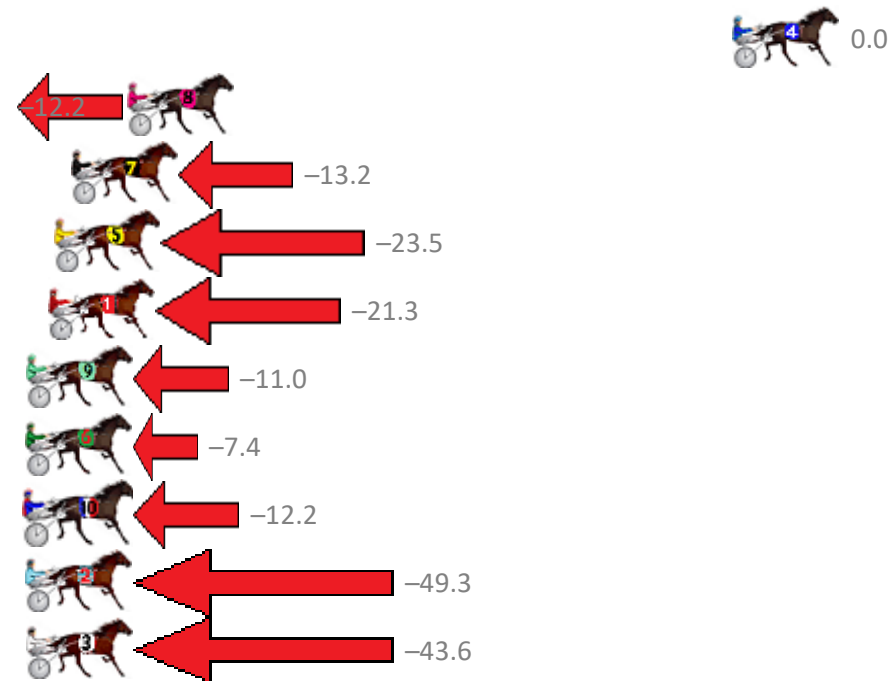

Redcliffe Race 6 Distance 1780m

Wednesday, 5 June 2019

Gross Time: 2:11.30 MileRate: 1:58.70 LeadTime: 11.50s First Qtr: 30.20s Second Qtr: 30.10s Third Qtr: 29.20s Fourth Qtr: 30.30s

No	Horse	Plc	Margin	Time	800Time (W)	400 Time (W)
4	COAST WARNING	1	0.0m	2:11.30	59.50s (0)	30.30s (0)
8	BERTILS DELIGHT	2	24.0m	2:13.12	60.41s (1)	30.91s (1)
7	BE ON THE SLY	3	26.2m	2:13.28	60.48s (0)	30.89s (0)
5	TASCOTT LADY	4	26.9m	2:13.34	61.25s (1)	31.47s (1)
1	DARTESIAN	5	27.1m	2:13.35	61.08s (0)	31.49s (0)
9	AROONA	6	28.6m	2:13.47	60.32s (1)	30.92s (1)
6	MODERN THOUGHT	7	34.6m	2:13.92	60.05s (1)	31.21s (0)
10	NIKALONG HENRY	8	35.0m	2:13.95	60.41s (1)	31.39s (2)
2	MOONLIGHT BUTCHER	9	56.9m	2:15.61	63.17s (1)	33.52s (2)
3	LIGHTHORSE	10	81.6m	2:17.48	62.74s (0)	32.69s (0)

Finish Position and metres gained from 800m

Sectionals
Powered by

PJ Harness Analyser
Master harness racing with the power of sectionals
Owners, Trainers and Punters - Check out what's new at www.pjdata.com.au

The Racing Queensland Board (trading as Racing Queensland) and provider are not responsible for the completeness or accuracy of any of the information contained herein, and makes no representations about its suitability for any purpose.