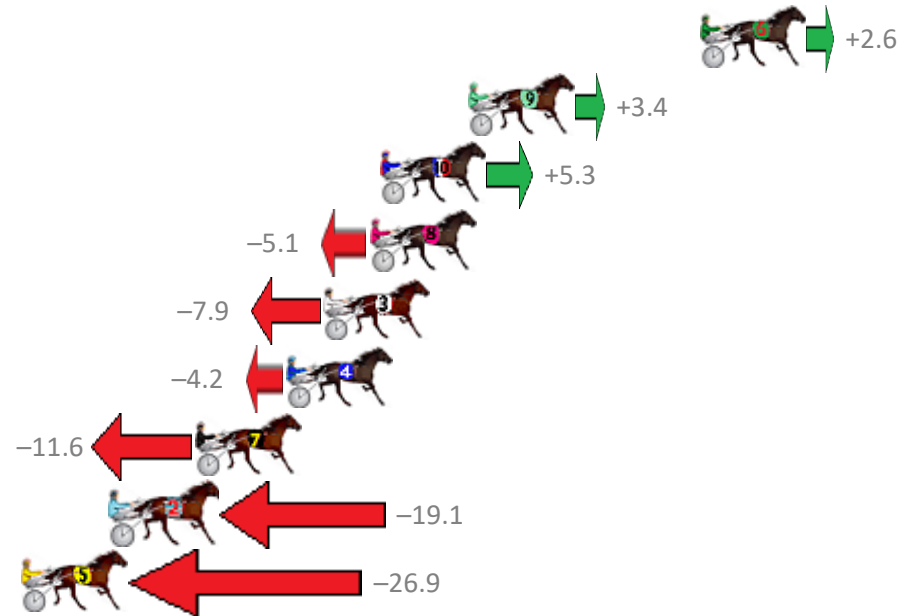

Redcliffe Race 1 Distance 1780m

Wednesday, 5 June 2019

Gross Time: 2:12.00 MileRate: 1:59.40 LeadTime: 11.00s First Qtr: 30.30s Second Qtr: 31.90s Third Qtr: 29.70s Fourth Qtr: 29.10s

No	Horse	Plc	Margin	Time	800Time (W)	400 Time (W)
6	WHOSTOLEMYPIGEON	1	0.0m	2:12.00	58.61s (1)	29.09s (1)
9	SPLASH OF GOLD	2	9.2m	2:12.67	58.55s (2)	29.16s (2)
10	ZED EXPRESS	3	12.7m	2:12.92	58.41s (2)	29.08s (2)
8	VANTO HANOVER	4	13.1m	2:12.95	59.17s (2)	29.78s (2)
3	ONYAJANS	5	14.9m	2:13.08	59.38s (1)	29.81s (1)
4	NICSTAR	6	16.4m	2:13.19	59.11s (1)	29.59s (1)
7	SWAFFHAM WATER	7	20.0m	2:13.46	59.65s (0)	29.90s (0)
2	CHANGE THE NATION	8	23.3m	2:13.70	60.20s (0)	30.47s (0)
5	DASHING HANNAH	9	26.9m	2:13.96	60.78s (0)	31.06s (0)

Finish Position and metres gained from 800m

Sectionals
Powered by

PJ Harness Analyser
Master harness racing with the power of sectionals
Owners, Trainers and Punters - Check out what's new at www.pjdata.com.au

The Racing Queensland Board (trading as Racing Queensland) and provider are not responsible for the completeness or accuracy of any of the information contained herein, and makes no representations about its suitability for any purpose.