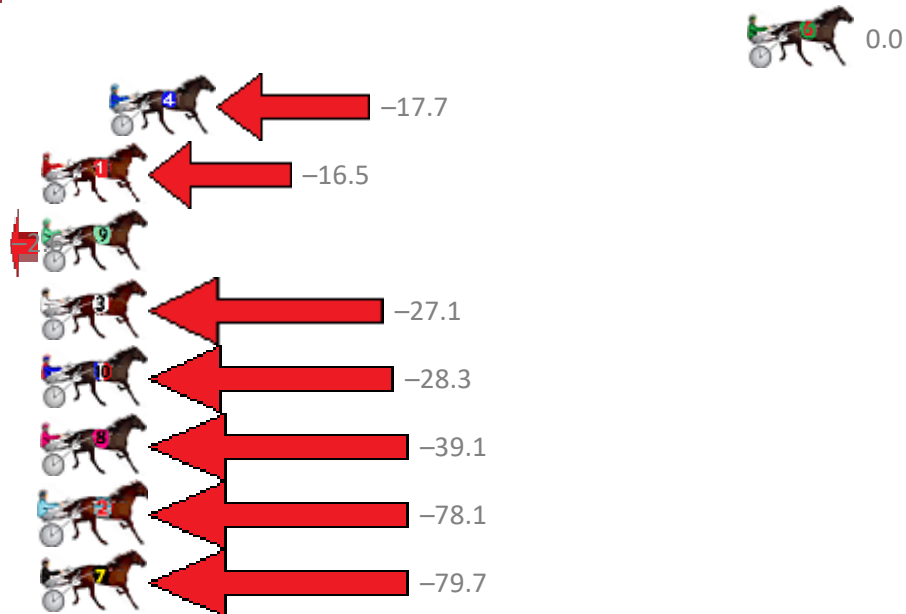

Redcliffe Race 9 Distance 2280m

Wednesday, 5 June 2019

Gross Time: 2:56.30 MileRate: 2:03.90 LeadTime: 54.60s First Qtr: 30.10s Second Qtr: 31.80s Third Qtr: 29.50s Fourth Qtr: 30.30s

No	Horse	Plc	Margin	Time	800Time (W)	400 Time (W)
6	AICHBECHATEAUNOIR	1	0.0m	2:56.30	59.80s (0)	30.30s (0)
4	MAJESTIC WHIZ	2	25.3m	2:58.22	61.12s (0)	31.28s (0)
1	PRINCESS KATERINA	3	30.3m	2:58.60	61.03s (0)	31.66s (1)
9	NORAHS FLING	4	32.0m	2:58.72	59.99s (0)	30.89s (0)
3	HIGH CLOUD LASS	5	46.7m	2:59.84	61.83s (0)	31.99s (1)
10	GO AHEAD MAKEMYDA	6	60.9m	3:00.91	61.92s (1)	32.40s (0)
8	SOMEDASH	7	64.3m	3:01.17	62.72s (0)	32.91s (1)
2	MYRTLE BEACH	8	113.7m	3:04.91	65.64s (0)	35.64s (0)
7	SHADOW HALL	9	122.7m	3:05.59	65.76s (0)	34.29s (0)

Finish Position and metres gained from 800m

Sectionals
Powered by

PJ Harness Analyser
Master harness racing with the power of sectionals
Owners, Trainers and Punters - Check out what's new at www.pjdata.com.au

The Racing Queensland Board (trading as Racing Queensland) and provider are not responsible for the completeness or accuracy of any of the information contained herein, and makes no representations about its suitability for any purpose.