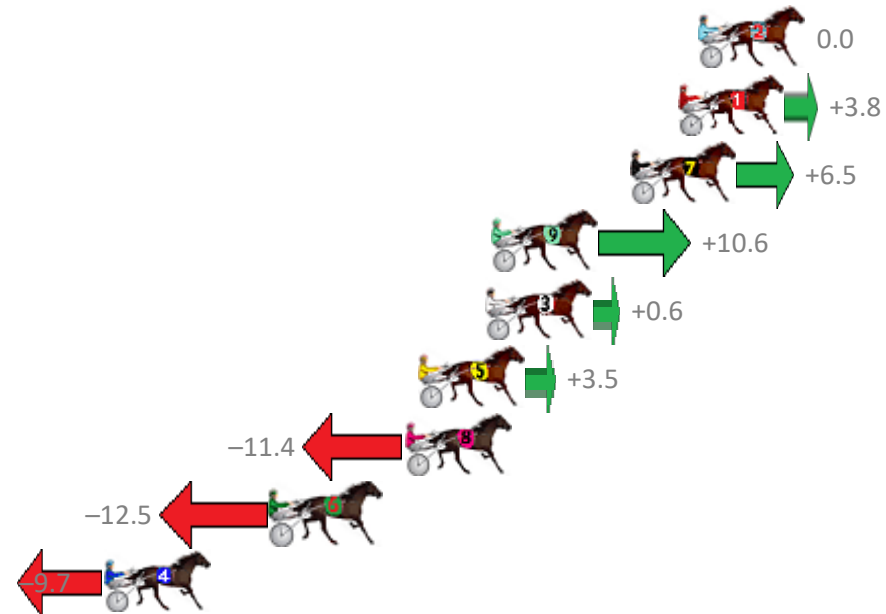

Redcliffe Race 2 Distance 2040m

Wednesday, 5 June 2019

Gross Time: 2:30.60 MileRate: 1:58.80 LeadTime: 31.00s First Qtr: 30.10s Second Qtr: 30.20s Third Qtr: 28.90s Fourth Qtr: 30.40s

NoHorse	Plc	Margin	Time	800Time (W)	400 Time (W)
2 ARK PATROL	1	0.0m	2:30.60	59.30s (0)	30.40s (0)
1 WILLSINTOWN	2	0.8m	2:30.66	59.02s (0)	30.11s (0)
7 TAYLAH STUDLEIGH	3	2.7m	2:30.81	58.82s (0)	29.95s (0)
9 ELMS CREEK	4	8.2m	2:31.22	58.51s (1)	30.02s (2)
3 SPONDOOLEY	5	8.4m	2:31.24	59.26s (1)	30.05s (1)
5 EPIRUS BOY	6	11.1m	2:31.44	59.04s (0)	30.19s (0)
8 GOTOTHEMOON	7	11.6m	2:31.48	60.15s (1)	30.99s (1)
6 RITCHIE BEE	8	16.9m	2:31.88	60.23s (1)	31.03s (1)
4 PITTSWORTH MAN	9	23.5m	2:32.39	60.02s (1)	30.83s (1)

Finish Position and metres gained from 800m

Sectionals
Powered by

PJ Harness Analyser
Master harness racing with the power of sectionals
Owners, Trainers and Punters - Check out what's new at www.pjdata.com.au

The Racing Queensland Board (trading as Racing Queensland) and provider are not responsible for the completeness or accuracy of any of the information contained herein, and makes no representations about its suitability for any purpose.