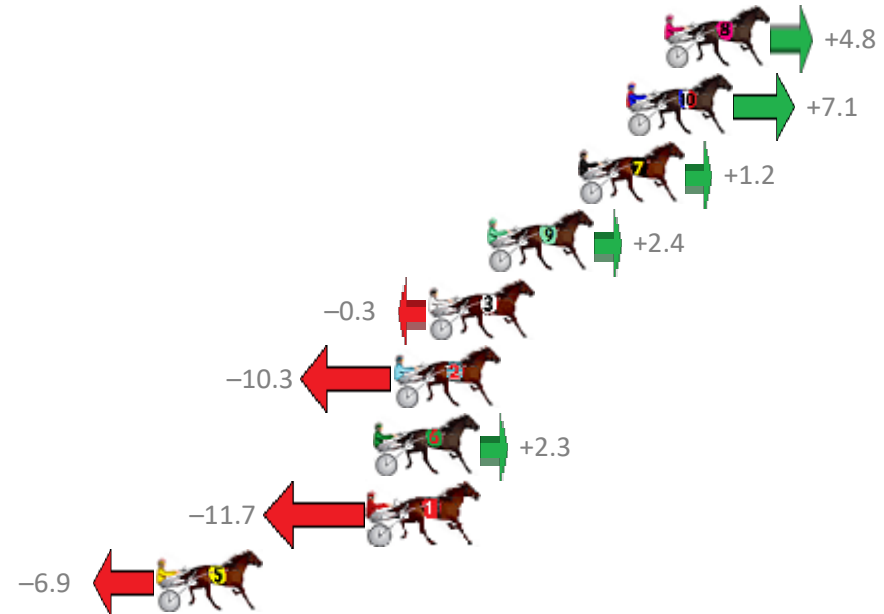

Redcliffe Race 3 Distance 2040m

Saturday, 22 June 2019

Gross Time: 2:29.00 MileRate: 1:57.60 LeadTime: 31.50s First Qtr: 30.30s Second Qtr: 30.00s Third Qtr: 28.10s Fourth Qtr: 29.10s

NoHorse	Plc	Margin	Time	800Time (W)	400 Time (W)
8 IMA TOP TYCOON	1	0.0m	2:29.00	56.86s (1)	28.56s (2)
10 AIR TIME	2	1.5m	2:29.11	56.69s (2)	29.02s (2)
7 INVITE ONLY	3	3.4m	2:29.25	57.11s (0)	29.00s (0)
9 VASARI	4	7.0m	2:29.51	57.03s (0)	28.95s (0)
3 RUATO BAY	5	9.3m	2:29.68	57.22s (1)	28.86s (1)
2 LIVING GRAND	6	10.7m	2:29.78	57.94s (1)	29.49s (1)
6 EARL JUJON	7	11.5m	2:29.84	57.04s (0)	28.87s (0)
1 THUNDER MAC	8	11.7m	2:29.85	58.04s (0)	29.95s (0)
5 IMA BIRUBI BOY	9	20.1m	2:30.46	57.69s (2)	29.53s (2)

Finish Position and metres gained from 800m

Sectionals
Powered by

PJ Harness Analyser
Master harness racing with the power of sectionals
Owners, Trainers and Punters - Check out what's new at www.pjdata.com.au

The Racing Queensland Board (trading as Racing Queensland) and provider are not responsible for the completeness or accuracy of any of the information contained herein, and makes no representations about its suitability for any purpose.