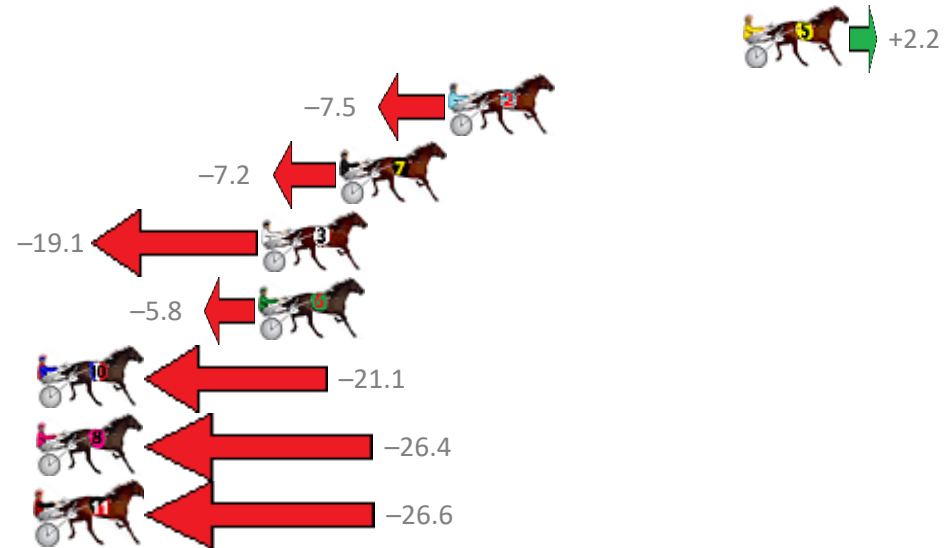

Redcliffe Race 4 Distance 2040m

Saturday, 22 June 2019

Gross Time: 2:30.60 MileRate: 1:58.80 LeadTime: 32.60s First Qtr: 31.90s Second Qtr: 31.10s Third Qtr: 27.40s Fourth Qtr: 27.60s

No	Horse	Plc	Margin	Time	800Time (W)	400 Time (W)
5	SMART AS CAMM BE	1	0.0m	2:30.60	54.85s (1)	27.45s (1)
2	ETERNAL PROMISE	2	11.7m	2:31.41	55.52s (0)	28.03s (0)
7	ARK ME	3	16.0m	2:31.70	55.49s (0)	27.99s (0)
3	TIMELESS APPEAL	4	19.1m	2:31.92	56.31s (0)	28.92s (0)
6	BETTOR BECAUSE	5	19.2m	2:31.92	55.40s (0)	27.83s (0)
10	TORQUE WITH ESTEEM	6	32.9m	2:32.87	56.45s (1)	28.79s (1)
8	NEWMERELLA LADYKAY	7	33.2m	2:32.89	56.81s (1)	29.15s (1)
11	ALLABOUTDREAMS	8	34.0m	2:32.95	56.83s (2)	28.76s (2)

Finish Position and metres gained from 800m

Sectionals
Powered by

PJ Harness Analyser
Master harness racing with the power of sectionals
Owners, Trainers and Punters - Check out what's new at www.pjdata.com.au

The Racing Queensland Board (trading as Racing Queensland) and provider are not responsible for the completeness or accuracy of any of the information contained herein, and makes no representations about its suitability for any purpose.