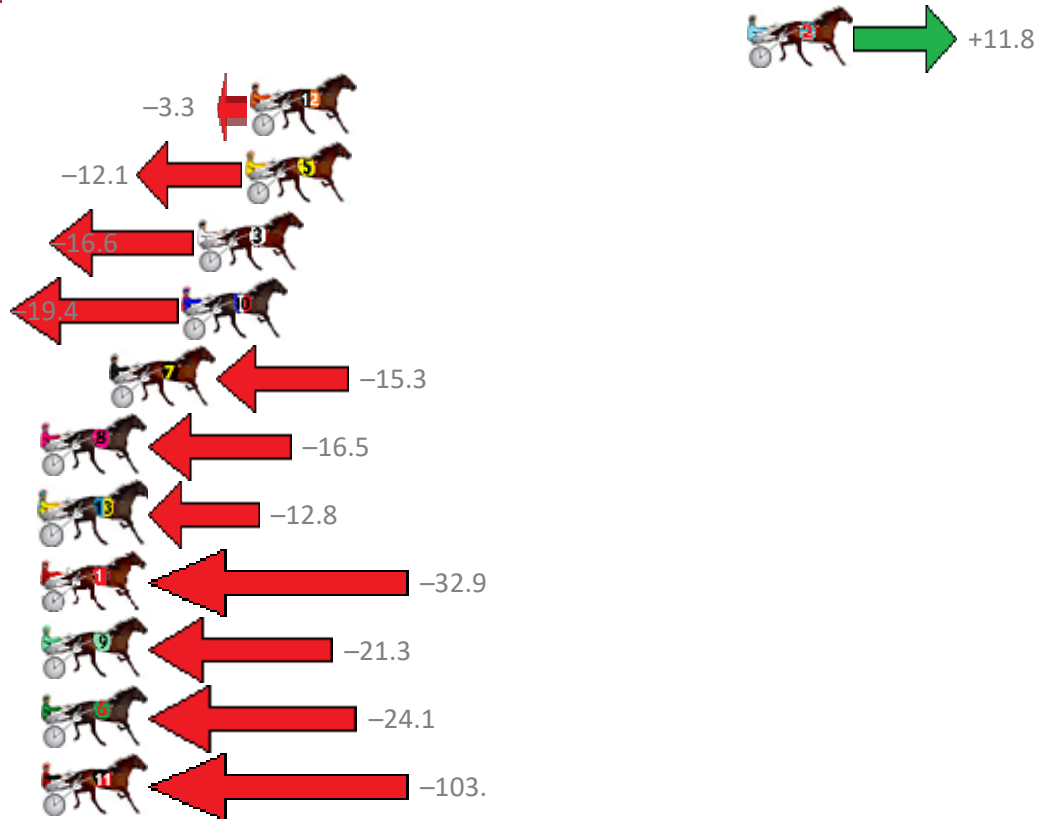

Redcliffe Race 8 Distance 2613m

Saturday, 22 June 2019

Gross Time: 3:16.80 MileRate: 2:01.20 LeadTime: 75.90s First Qtr: 31.10s Second Qtr: 31.20s Third Qtr: 29.50s Fourth Qtr: 29.10s

NoHorse	Plc	Margin	Time	800Time (W)	400 Time (W)
2 EMPIRE BAY	1	0.0m	3:16.80	57.74s (2)	29.10s (2)
12 MAYBETOTHEMAX	2	19.7m	3:18.23	58.84s (2)	29.88s (2)
5 MIRACLE RISING	3	19.9m	3:18.25	59.49s (1)	30.01s (1)
3 LAVROS TEXAS	4	21.8m	3:18.39	59.82s (0)	30.06s (0)
10 MAJESTIC COURTNEY	5	22.4m	3:18.43	60.02s (1)	30.50s (1)
7 JUSTABITNOISY	6	25.3m	3:18.64	59.72s (0)	29.97s (0)
8 JEDDY R YA READY	7	30.7m	3:19.03	59.81s (0)	30.05s (0)
13 OUR OVERANOVA	8	31.4m	3:19.08	59.54s (0)	29.96s (1)
1 SPIRIT WALKER	9	32.9m	3:19.19	61.01s (0)	31.30s (0)
9 SOUTHERN ALPS	10	33.7m	3:19.25	60.16s (1)	30.47s (1)
6 QUIETLY SPOKEN	11	41.1m	3:19.79	60.37s (1)	30.90s (2)
11 GREG THE GREAT	12	152.8m	3:27.92	66.20s (0)	32.94s (0)

Finish Position and metres gained from 800m

Sectionals
Powered by

PJ Harness Analyser
Master harness racing with the power of sectionals
Owners, Trainers and Punters - Check out what's new at www.pjdata.com.au

The Racing Queensland Board (trading as Racing Queensland) and provider are not responsible for the completeness or accuracy of any of the information contained herein, and makes no representations about its suitability for any purpose.