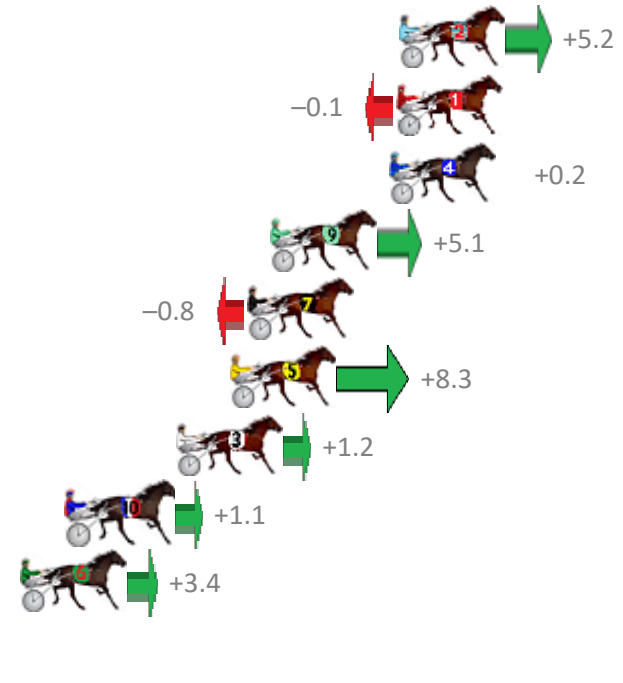

Redcliffe Race 2 Distance 1780m

Saturday, 22 June 2019

Gross Time: 2:08.60 MileRate: 1:56.30 LeadTime: 11.40s First Qtr: 29.30s Second Qtr: 30.30s Third Qtr: 29.40s Fourth Qtr: 28.20s

NoHorse	Plc	Margin	Time	800Time (W)	400 Time (W)
2 OUR WALL STREET WOL	1	0.0m	2:08.60	57.23s (1)	27.83s (1)
1 LIKEALLOFUS	2	0.1m	2:08.61	57.61s (0)	28.21s (0)
4 MAKOA	3	0.4m	2:08.63	57.59s (1)	28.17s (1)
9 TOP TRIO	4	5.1m	2:08.96	57.23s (0)	27.84s (0)
7 PSYCHEDELIC	5	6.0m	2:09.02	57.66s (0)	28.26s (0)
5 KETUT	6	6.7m	2:09.07	57.00s (0)	27.57s (0)
3 PARISIAN ROCKSTAR	7	8.8m	2:09.22	57.51s (1)	28.06s (1)
10 OUR MAJOR DAY	8	13.1m	2:09.52	57.52s (1)	28.05s (2)
6 BELLS BEACH HOUSE	9	15.0m	2:09.66	57.36s (2)	28.52s (2)
8 GOTTA GOOD REASON	10	22.3m	2:10.17	58.36s (2)	29.43s (2)

Finish Position and metres gained from 800m

Sectionals
Powered by

PJ Harness Analyser
Master harness racing with the power of sectionals
Owners, Trainers and Punters - Check out what's new at www.pjdata.com.au

The Racing Queensland Board (trading as Racing Queensland) and provider are not responsible for the completeness or accuracy of any of the information contained herein, and makes no representations about its suitability for any purpose.