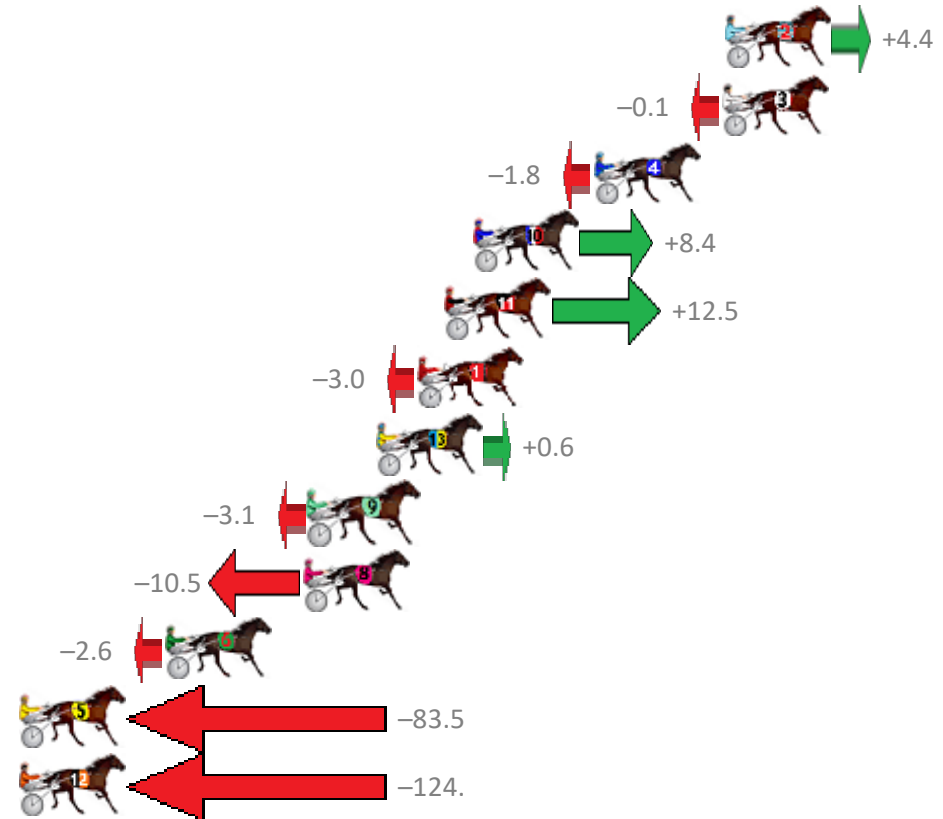

Redcliffe Race 6 Distance 2613m

Saturday, 22 June 2019

Gross Time: 3:13.40 MileRate: 1:59.10 LeadTime: 77.00s First Qtr: 30.10s Second Qtr: 30.00s Third Qtr: 27.90s Fourth Qtr: 28.40s

NoHorse	Plc	Margin	Time	800Time (W)	400 Time (W)
2 CLINTAL DO	1	0.0m	3:13.40	55.99s (0)	28.10s (0)
3 OHOKA PUNTER	2	0.1m	3:13.41	56.31s (0)	28.41s (0)
4 FRANCO TOTEM	3	5.2m	3:13.77	56.43s (1)	28.17s (1)
10 NORTHVIEW HUSTLER	4	10.0m	3:14.11	55.71s (1)	27.52s (1)
11 LILAC FLASH	5	11.1m	3:14.19	55.42s (1)	27.29s (1)
1 MO CASINO	6	12.2m	3:14.27	56.51s (0)	28.64s (0)
13 ALLELUIA	7	13.8m	3:14.38	56.26s (0)	28.44s (0)
9 SALOON PASSAGE	8	16.5m	3:14.57	56.52s (1)	28.29s (1)
8 PRESTONPANS	9	16.7m	3:14.59	57.04s (2)	29.30s (1)
6 SIR JULIAN	10	22.2m	3:14.98	56.48s (0)	28.68s (0)
5 IM ROCKNROLL MAGIC	11	92.1m	3:19.94	62.18s (1)	33.97s (1)
12 SLICE OF HEAVEN	12	166.9m	3:25.25	65.09s (0)	35.28s (0)

Finish Position and metres gained from 800m

Sectionals
Powered by

PJ Harness Analyser
Master harness racing with the power of sectionals
Owners, Trainers and Punters - Check out what's new at www.pjdata.com.au

The Racing Queensland Board (trading as Racing Queensland) and provider are not responsible for the completeness or accuracy of any of the information contained herein, and makes no representations about its suitability for any purpose.