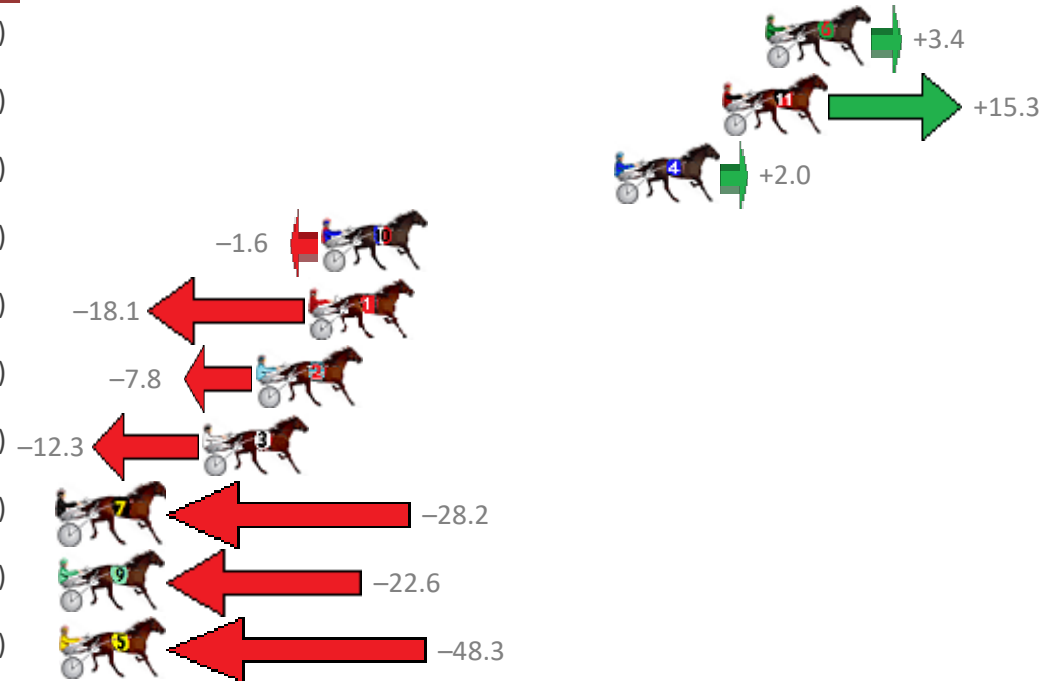

Redcliffe Race 7 Distance 1780m

Saturday, 22 June 2019

Gross Time: 2:09.80 MileRate: 1:57.40 LeadTime: 11.20s First Qtr: 30.00s Second Qtr: 30.50s Third Qtr: 29.30s Fourth Qtr: 28.80s

NoHorse	Plc	Margin	Time	800Time (W)	400 Time (W)
6 GOVERNOR JUJON	1	0.0m	2:09.80	57.85s (1)	28.54s (1)
11 SIGNOR JUJON	2	1.7m	2:09.92	56.99s (1)	28.43s (2)
4 DATALDO	3	6.0m	2:10.23	57.95s (1)	28.64s (1)
10 INNOVATE WHO	4	17.6m	2:11.07	58.22s (0)	28.84s (0)
1 AMAYA BECOMES	5	18.1m	2:11.10	59.41s (0)	30.10s (0)
2 TIC TACT	6	20.2m	2:11.25	58.67s (1)	29.17s (1)
3 A RAINBOW DIAMOND	7	22.3m	2:11.41	58.99s (0)	29.53s (0)
7 KYRONTA	8	33.0m	2:12.18	60.15s (0)	30.66s (0)
9 TAKE IN THE GOLD	9	44.2m	2:12.98	59.74s (0)	30.24s (0)
5 STORM GILBERT	10	70.1m	2:14.85	61.61s (1)	32.58s (2)

Finish Position and metres gained from 800m

Sectionals
Powered by

PJ Harness Analyser
Master harness racing with the power of sectionals
Owners, Trainers and Punters - Check out what's new at www.pjdata.com.au

The Racing Queensland Board (trading as Racing Queensland) and provider are not responsible for the completeness or accuracy of any of the information contained herein, and makes no representations about its suitability for any purpose.