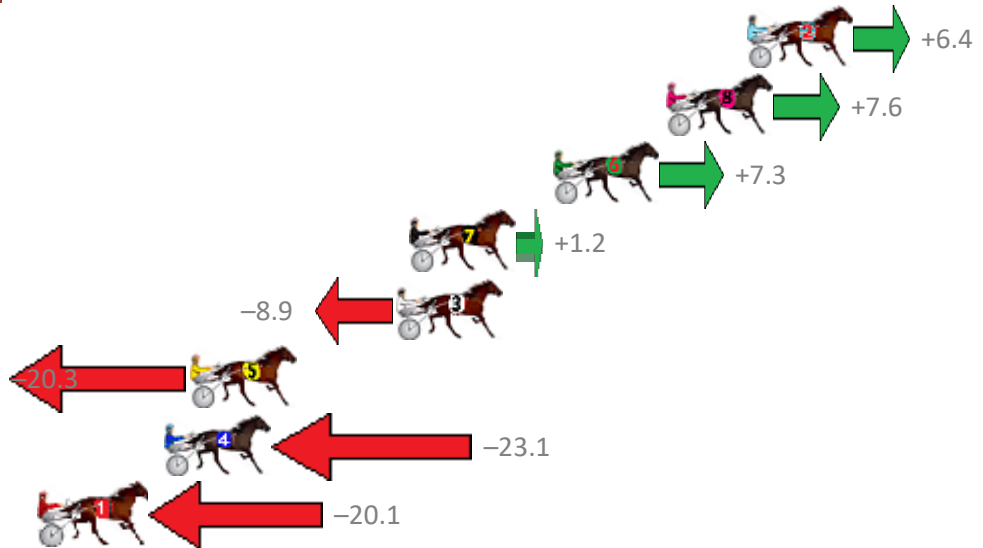

Redcliffe Race 9 Distance 2280m

Saturday, 22 June 2019

Gross Time: 2:46.10 MileRate: 1:57.20 LeadTime: 48.10s First Qtr: 30.70s Second Qtr: 29.90s Third Qtr: 28.80s Fourth Qtr: 28.60s

NoHorse	Plc	Margin	Time	800Time (W)	400 Time (W)
2 CLARKEY	1	0.0m	2:46.10	56.94s (1)	28.53s (2)
8 HOLY CAMP CLIVE	2	3.2m	2:46.33	56.85s (1)	28.41s (2)
6 LEOS BEST	3	7.7m	2:46.65	56.88s (1)	28.28s (2)
7 A GOOD CHANCE	4	13.4m	2:47.06	57.31s (0)	29.00s (1)
3 ROCKNROLL EMMA	5	13.9m	2:47.09	58.04s (0)	29.26s (0)
5 GANGSTER BOY	6	22.1m	2:47.68	58.86s (1)	30.02s (1)
4 SOMEPARTYSOMEWHE	7	23.1m	2:47.75	59.06s (0)	30.25s (0)
1 THE FAITHFUL	8	29.9m	2:48.24	58.84s (0)	30.02s (0)

Finish Position and metres gained from 800m

Sectionals
Powered by

PJ Harness Analyser
Master harness racing with the power of sectionals
Owners, Trainers and Punters - Check out what's new at www.pjdata.com.au

The Racing Queensland Board (trading as Racing Queensland) and provider are not responsible for the completeness or accuracy of any of the information contained herein, and makes no representations about its suitability for any purpose.