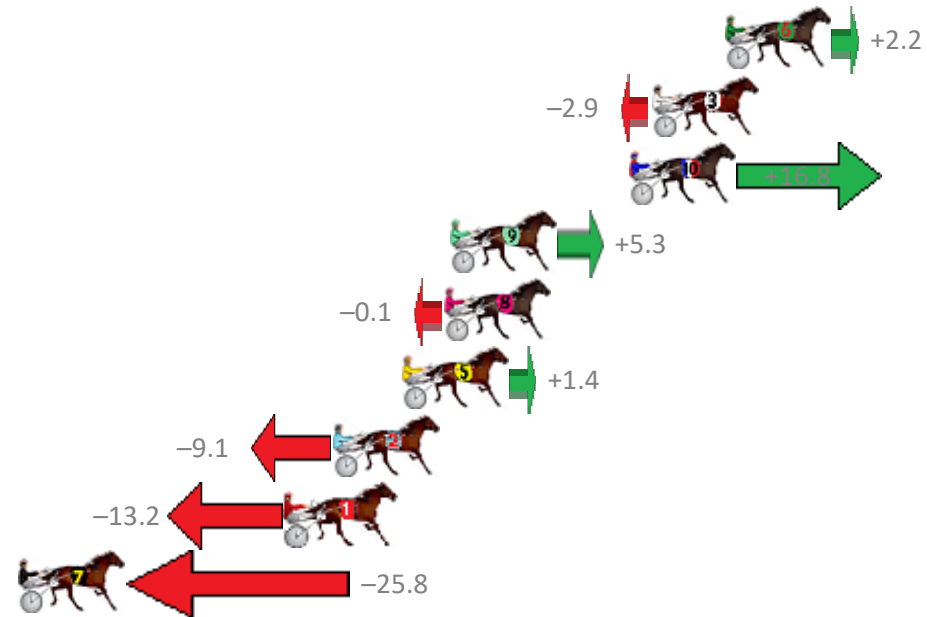

Redcliffe Race 5 Distance 2040m

Saturday, 22 June 2019

Gross Time: 2:28.30 MileRate: 1:57.00 LeadTime: 29.80s First Qtr: 30.80s Second Qtr: 30.50s Third Qtr: 28.70s Fourth Qtr: 28.50s

NoHorse	Plc	Margin	Time	800Time (W)	400 Time (W)
6 MAKE WAY	1	0.0m	2:28.30	57.04s (1)	28.37s (1)
3 DAZZLE ME	2	2.9m	2:28.51	57.41s (0)	28.71s (0)
10 MUCH BETTOR	3	3.8m	2:28.57	56.00s (1)	27.99s (3)
9 BARRETT	4	10.9m	2:29.08	56.82s (1)	28.82s (3)
8 ROCKNROLL CLASSIC	5	11.1m	2:29.09	57.21s (1)	28.34s (2)
5 LIFES BLACK	6	12.8m	2:29.21	57.10s (0)	28.19s (1)
2 REGULUS	7	15.5m	2:29.40	57.85s (1)	29.05s (2)
1 WE SALUTE YOU	8	17.4m	2:29.54	58.14s (0)	29.04s (1)
7 ESCALERA	9	35.2m	2:30.81	59.04s (0)	30.04s (0)

Finish Position and metres gained from 800m

Sectionals
Powered by

PJ Harness Analyser
Master harness racing with the power of sectionals
Owners, Trainers and Punters - Check out what's new at www.pjdata.com.au

The Racing Queensland Board (trading as Racing Queensland) and provider are not responsible for the completeness or accuracy of any of the information contained herein, and makes no representations about its suitability for any purpose.