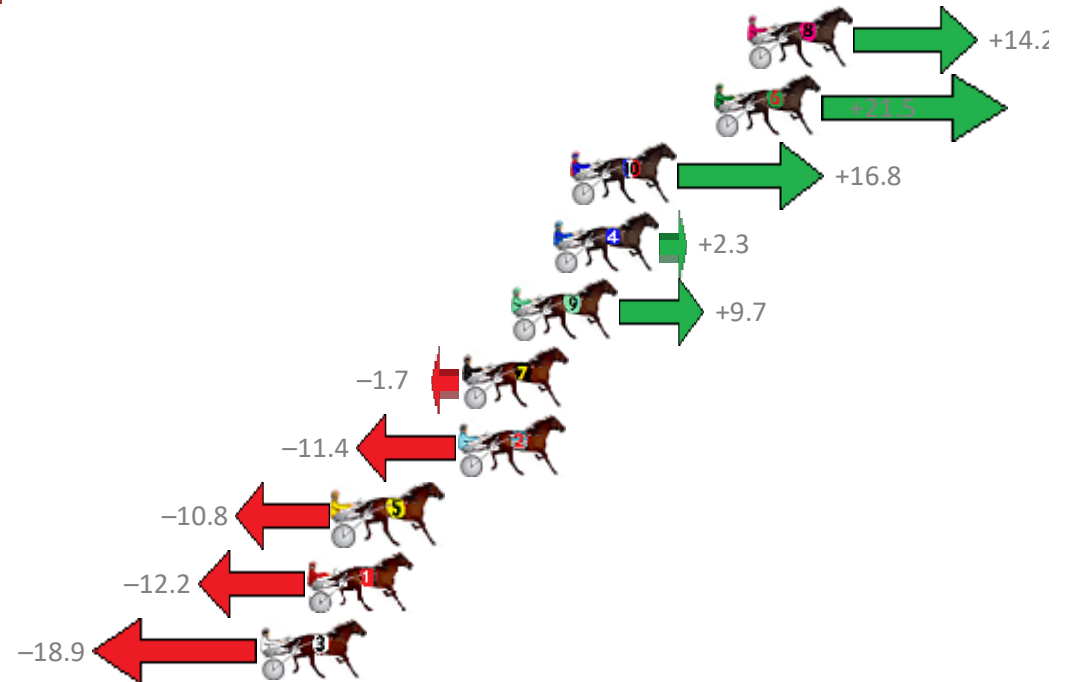

Finish Position and metres gained from 800m

Sectionals
Powered by

PJ Harness Analyser
Master harness racing with the power of sectionals
Owners, Trainers and Punters - Check out what's new at www.pjdata.com.au