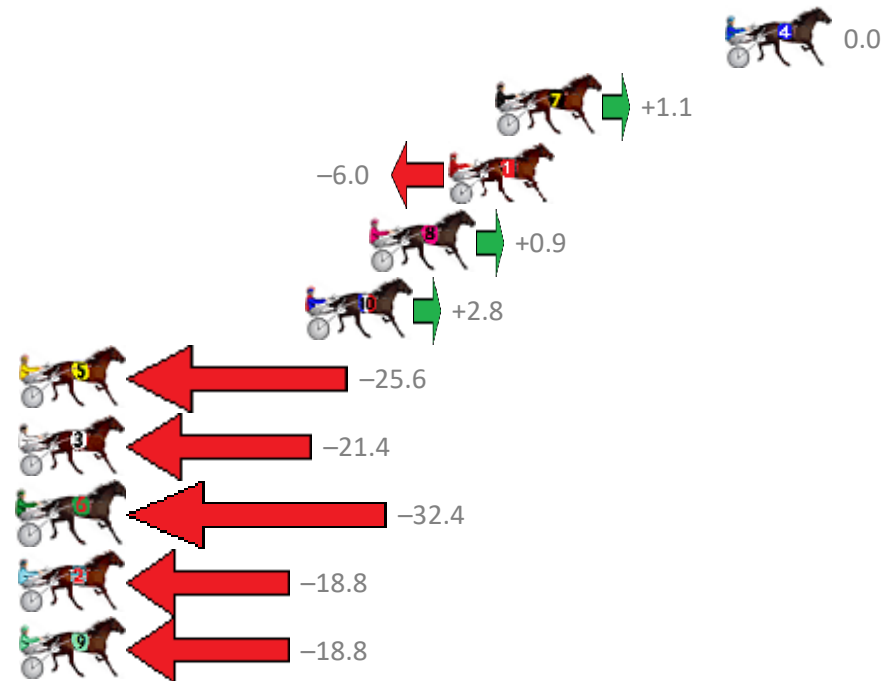

Redcliffe Race 5 Distance 1780m

Wednesday, 26 June 2019

Gross Time: 2:10.10 MileRate: 1:57.70 LeadTime: 11.20s First Qtr: 29.70s Second Qtr: 29.80s Third Qtr: 29.80s Fourth Qtr: 29.60s

NoHorse	Plc	Margin	Time	800Time (W)	400 Time (W)
4 HEZ RAZOR SHARP	1	0.0m	2:10.10	59.40s (0)	29.60s (0)
7 SPONDOOLEY	2	9.1m	2:10.77	59.32s (0)	29.56s (0)
1 STEVIE DEE	3	11.0m	2:10.91	59.85s (0)	30.09s (0)
8 JUST ROKIN	4	14.1m	2:11.14	59.33s (0)	29.74s (2)
10 THE HARLEM HAMMER	5	16.6m	2:11.33	59.19s (0)	29.78s (0)
5 ANNAS BEST	6	32.4m	2:12.50	61.30s (1)	31.35s (1)
3 BIG IN AMERICA	7	33.2m	2:12.56	60.99s (1)	31.02s (3)
6 DATTITUDE	8	33.6m	2:12.59	61.81s (1)	29.94s (1)
2 JETAWAYJO	9	36.2m	2:12.78	60.80s (1)	30.80s (0)
9 WILLSINTOWN	10	41.0m	2:13.13	60.80s (1)	31.11s (1)

Finish Position and metres gained from 800m

Sectionals
Powered by

PJ Harness Analyser
Master harness racing with the power of sectionals
Owners, Trainers and Punters - Check out what's new at www.pjdata.com.au

The Racing Queensland Board (trading as Racing Queensland) and provider are not responsible for the completeness or accuracy of any of the information contained herein, and makes no representations about its suitability for any purpose.