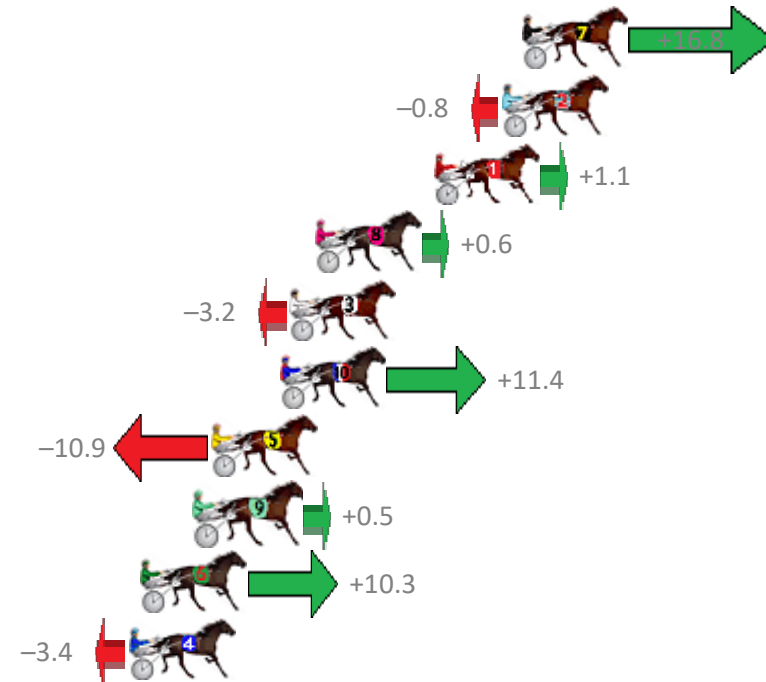

Redcliffe Race 6 Distance 1780m

Wednesday, 26 June 2019

Gross Time: 2:12.10 MileRate: 1:59.40 LeadTime: 11.80s First Qtr: 29.50s Second Qtr: 31.30s Third Qtr: 29.40s Fourth Qtr: 30.10s

NoHorse	Plc	Margin	Time	800Time (W)	400 Time (W)
7 FEELINGFORARAINBOW	1	0.0m	2:12.10	58.25s (1)	29.65s (2)
2 THE CASUAL GOOSE	2	0.8m	2:12.16	59.56s (0)	30.16s (0)
1 SHESFEELINPRECIOUS	3	3.5m	2:12.36	59.42s (0)	29.99s (0)
8 ITZ MAJOR LOOK	4	8.2m	2:12.72	59.46s (0)	29.95s (0)
3 SOMEHOWSOMEWAY	5	9.2m	2:12.79	59.74s (1)	30.37s (1)
10 IMPRESSIVE DIAMOND	6	9.6m	2:12.82	58.65s (1)	29.84s (2)
5 LETS DIG IT	7	12.3m	2:13.03	60.31s (1)	30.92s (1)
9 MUCHO GUAPA	8	12.9m	2:13.07	59.46s (0)	29.84s (0)
6 POINT OH FIVE	9	15.1m	2:13.24	58.73s (1)	29.84s (1)
4 SCHEU CREEK	10	15.6m	2:13.27	59.75s (1)	30.42s (1)

Finish Position and metres gained from 800m

Sectionals
Powered by

PJ Harness Analyser
Master harness racing with the power of sectionals
Owners, Trainers and Punters - Check out what's new at www.pjdata.com.au

The Racing Queensland Board (trading as Racing Queensland) and provider are not responsible for the completeness or accuracy of any of the information contained herein, and makes no representations about its suitability for any purpose.