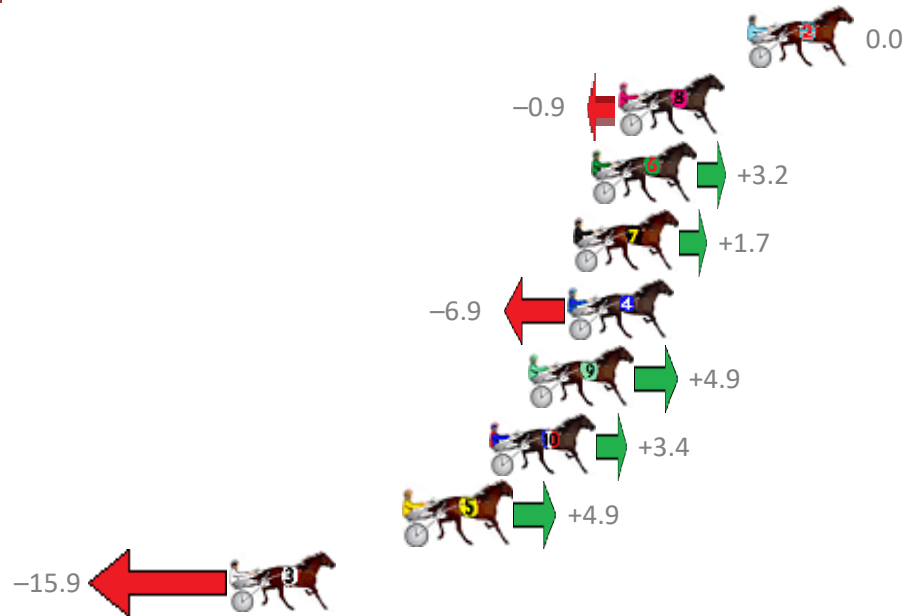

Redcliffe Race 7 Distance 1780m

Wednesday, 26 June 2019

Gross Time: 2:13.30 MileRate: 2:00.50 LeadTime: 11.70s First Qtr: 30.70s Second Qtr: 31.90s Third Qtr: 30.60s Fourth Qtr: 28.40s

NoHorse	Plc	Margin	Time	800Time (W)	400 Time (W)
2 JIGGLE AND JIVE	1	0.0m	2:13.30	59.00s (0)	28.40s (0)
8 FAVOURITEHIGHLIGHT	2	5.1m	2:13.66	59.07s (0)	28.46s (0)
6 BONNIES CAM	3	6.2m	2:13.74	58.76s (1)	28.58s (2)
7 GIRL ON THE GO	4	6.9m	2:13.79	58.87s (0)	28.28s (0)
4 FOND MEMORIES	5	7.1m	2:13.80	59.51s (1)	28.90s (1)
9 TOANUI SPIRIT	6	8.7m	2:13.92	58.64s (1)	28.41s (2)
10 SHADYS DELIGHT	7	10.2m	2:14.02	58.75s (0)	28.14s (0)
5 ROLLONX	8	13.5m	2:14.26	58.64s (1)	28.55s (1)
3 LOVELAINE	9	20.5m	2:14.76	60.17s (1)	29.49s (1)

Finish Position and metres gained from 800m

Sectionals
Powered by

PJ Harness Analyser
Master harness racing with the power of sectionals
Owners, Trainers and Punters - Check out what's new at www.pjdata.com.au

The Racing Queensland Board (trading as Racing Queensland) and provider are not responsible for the completeness or accuracy of any of the information contained herein, and makes no representations about its suitability for any purpose.