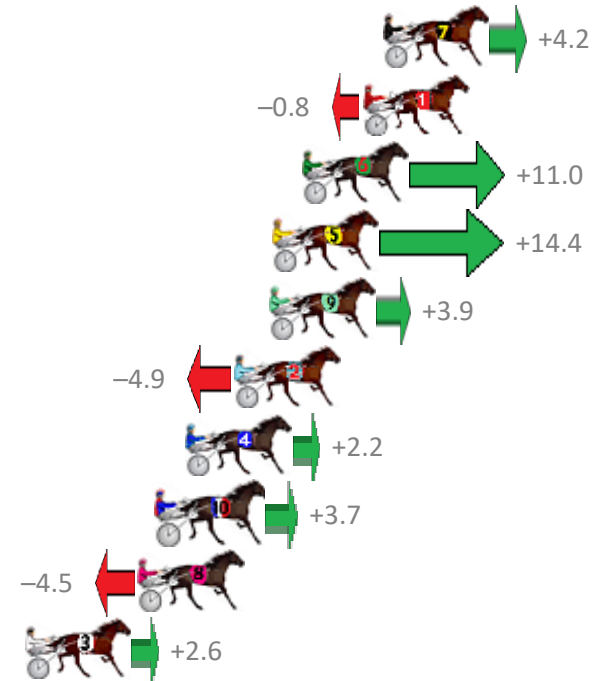

Redcliffe Race 3 Distance 1780m

Wednesday, 26 June 2019

Gross Time: 2:12.80 MileRate: 2:00.10 LeadTime: 11.60s First Qtr: 31.30s Second Qtr: 31.70s Third Qtr: 29.50s Fourth Qtr: 28.70s

NoHorse	Plc	Margin	Time	800Time (W)	400 Time (W)
7 PASS THE SPEIGHTS	1	0.0m	2:12.80	57.89s (0)	28.37s (0)
1 SHEZA GALVINATOR	2	0.8m	2:12.86	58.26s (0)	28.76s (0)
6 MAJOR GENERALJUJON	3	3.2m	2:13.03	57.40s (2)	28.77s (2)
5 HEAVENS HURRICANE	4	4.4m	2:13.12	57.15s (2)	28.53s (2)
9 LETHAL STAR	5	4.5m	2:13.12	57.92s (0)	28.35s (0)
2 TANYAS PAST	6	5.9m	2:13.22	58.56s (1)	29.07s (1)
4 THREE MUGS IN	7	7.8m	2:13.36	58.04s (1)	28.44s (1)
10 TOPNOTCH MACH	8	8.9m	2:13.44	57.93s (0)	28.33s (0)
8 MISTER HART	9	9.7m	2:13.50	58.53s (1)	28.92s (1)
3 MISTERRIODEJANEIRO	10	14.2m	2:13.82	58.01s (0)	28.59s (1)

Finish Position and metres gained from 800m

Sectionals
Powered by

PJ Harness Analyser
Master harness racing with the power of sectionals
Owners, Trainers and Punters - Check out what's new at www.pjdata.com.au

The Racing Queensland Board (trading as Racing Queensland) and provider are not responsible for the completeness or accuracy of any of the information contained herein, and makes no representations about its suitability for any purpose.