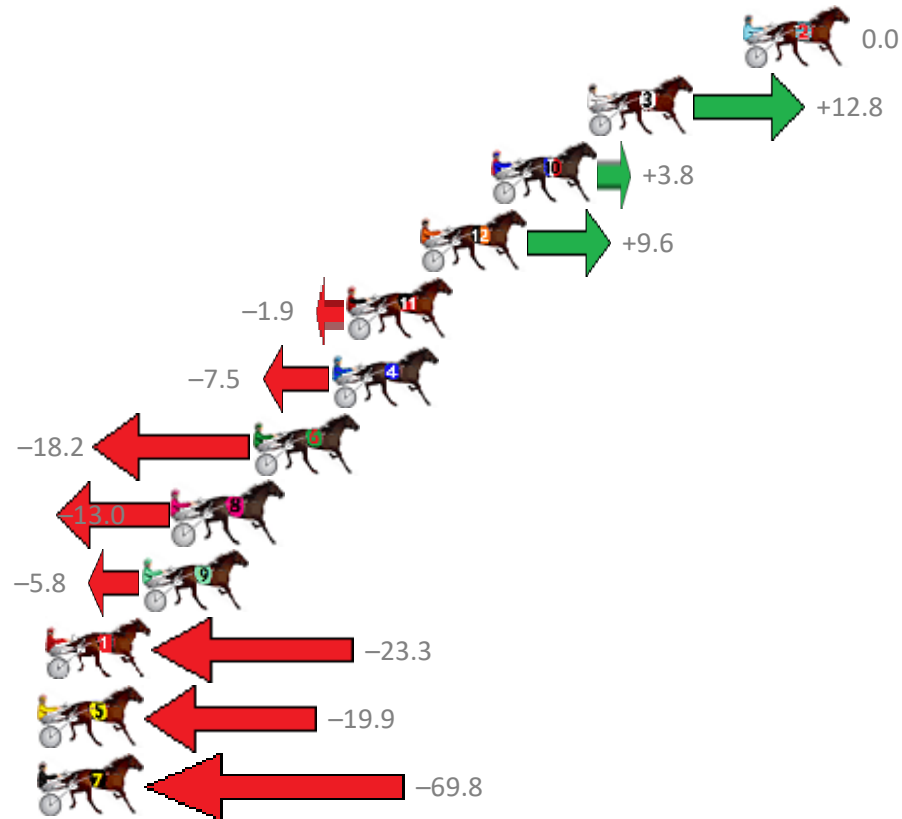

Redcliffe Race 8 Distance 2280m

Wednesday, 26 June 2019

Gross Time: 3:03.10 MileRate: 2:09.20 LeadTime: 56.80s First Qtr: 32.90s Second Qtr: 32.40s Third Qtr: 30.50s Fourth Qtr: 30.50s

NoHorse	Plc	Margin	Time	800Time (W)	400 Time (W)
2 PRINCESS KATERINA	1	0.0m	3:03.10	61.00s (0)	30.50s (0)
3 RUNNING FREE	2	6.2m	3:03.57	60.02s (2)	29.87s (2)
10 GO AHEAD MAKEMYDA	3	10.0m	3:03.86	60.71s (1)	30.61s (2)
12 DAVEYS GIFT	4	12.8m	3:04.08	60.27s (1)	30.09s (3)
11 MISTER OZ	5	15.7m	3:04.30	61.14s (2)	31.01s (4)
4 HIGH CLOUD LASS	6	16.3m	3:04.34	61.57s (0)	31.50s (2)
6 EL SWAVO	7	19.4m	3:04.58	62.39s (1)	31.51s (1)
8 MAJESTIC WHIZ	8	22.6m	3:04.82	61.99s (1)	31.48s (3)
9 DAY TOURER	9	23.8m	3:04.91	61.44s (1)	31.00s (1)
1 SOH TWISTED	10	27.7m	3:05.21	62.78s (0)	31.93s (0)
5 SMOKEY NOVA	11	34.3m	3:05.72	62.52s (0)	32.06s (0)
7 BOURBONONTHEROCK	12	75.2m	3:08.83	66.32s (1)	36.16s (1)

Finish Position and metres gained from 800m

Sectionals
Powered by

PJ Harness Analyser
Master harness racing with the power of sectionals
Owners, Trainers and Punters - Check out what's new at www.pjdata.com.au

The Racing Queensland Board (trading as Racing Queensland) and provider are not responsible for the completeness or accuracy of any of the information contained herein, and makes no representations about its suitability for any purpose.