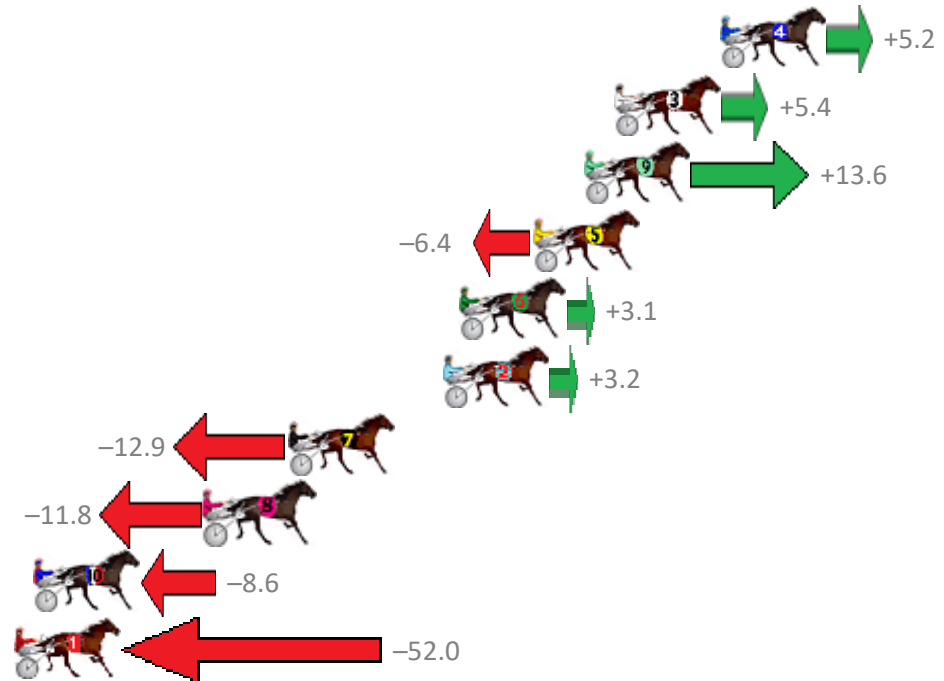

Redcliffe Race 9 Distance 1780m

Wednesday, 26 June 2019

Gross Time: 2:15.90 MileRate: 2:02.90 LeadTime: 11.60s First Qtr: 29.90s Second Qtr: 33.50s Third Qtr: 30.80s Fourth Qtr: 30.10s

No	Horse	Plc	Margin	Time	800Time (W)	400 Time (W)
4	MODERN THOUGHT	1	0.0m	2:15.90	60.50s (1)	29.75s (1)
3	AROONA	2	4.2m	2:16.22	60.49s (1)	29.77s (1)
9	LADY ELL AYE	3	5.4m	2:16.31	59.86s (1)	30.42s (2)
5	CHEYENNE AUTUMN	4	7.4m	2:16.46	61.39s (1)	30.61s (1)
6	LAZY BLAZE	5	10.3m	2:16.68	60.66s (0)	29.85s (0)
2	WECANONLYHOPE	6	11.0m	2:16.73	60.66s (1)	29.90s (1)
7	LIGHTHORSE	7	17.1m	2:17.19	61.88s (0)	31.07s (0)
8	MANOFLISA	8	20.4m	2:17.44	61.80s (0)	31.00s (0)
10	SHADOW SON	9	27.2m	2:17.95	61.55s (0)	31.45s (2)
1	STUUNDER	10	52.0m	2:19.81	64.86s (0)	34.01s (0)

Finish Position and metres gained from 800m

Sectionals
Powered by

PJ Harness Analyser
Master harness racing with the power of sectionals
Owners, Trainers and Punters - Check out what's new at www.pjdata.com.au

The Racing Queensland Board (trading as Racing Queensland) and provider are not responsible for the completeness or accuracy of any of the information contained herein, and makes no representations about its suitability for any purpose.