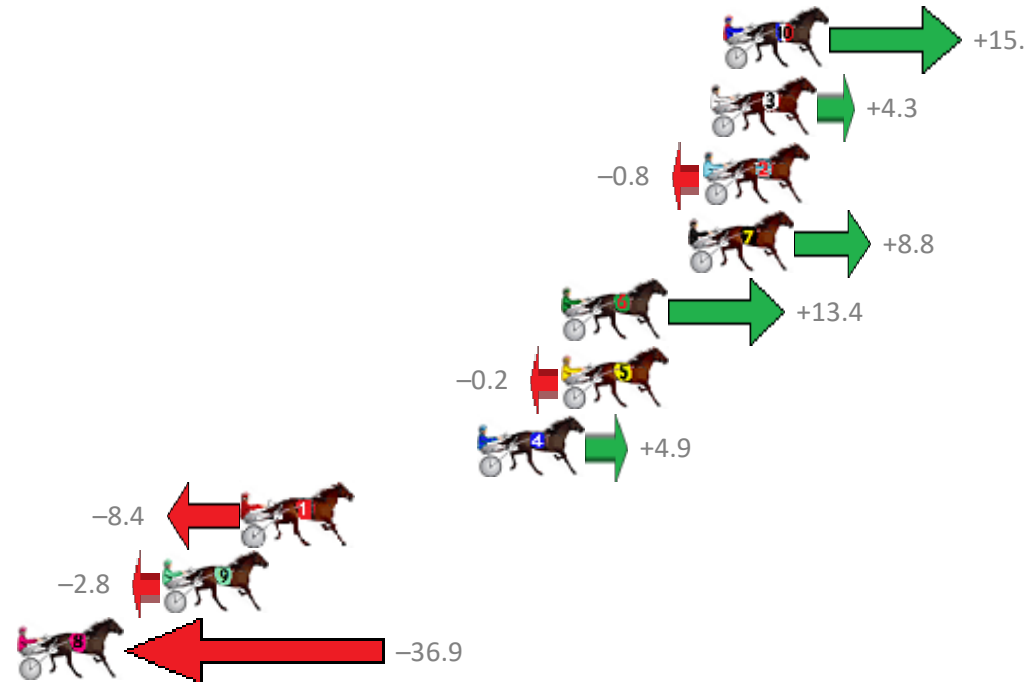

Redcliffe Race 2 Distance 2040m

Wednesday, 26 June 2019

Gross Time: 2:33.90 MileRate: 2:01.40 LeadTime: 31.40s First Qtr: 30.40s Second Qtr: 31.00s Third Qtr: 29.90s Fourth Qtr: 31.20s

No	Horse	Plc	Margin	Time	800Time (W)	400 Time (W)
10	MONTANA CHIEF	1	0.0m	2:33.90	59.94s (1)	29.92s (2)
3	TASCOTT LADY	2	0.5m	2:33.94	60.77s (0)	30.94s (1)
2	TRACES OF TARA	3	0.8m	2:33.96	61.16s (0)	31.26s (0)
7	DAPPER	4	1.4m	2:34.01	60.43s (0)	30.62s (0)
6	BACK PAGE NEWS	5	6.4m	2:34.40	60.08s (1)	30.09s (1)
5	SPLASH OF GOLD	6	6.4m	2:34.40	61.12s (1)	31.14s (2)
4	DEADLY ROCKER	7	9.7m	2:34.66	60.73s (0)	30.94s (1)
1	WEASEL	8	19.0m	2:35.38	61.74s (1)	31.73s (2)
9	MIRACLES DO APPEN	9	22.2m	2:35.63	61.31s (0)	31.48s (0)
8	SWAFFHAM WATER	10	46.5m	2:37.53	63.92s (2)	32.99s (2)

Finish Position and metres gained from 800m

Sectionals
Powered by

PJ Harness Analyser
Master harness racing with the power of sectionals
Owners, Trainers and Punters - Check out what's new at www.pjdata.com.au

The Racing Queensland Board (trading as Racing Queensland) and provider are not responsible for the completeness or accuracy of any of the information contained herein, and makes no representations about its suitability for any purpose.