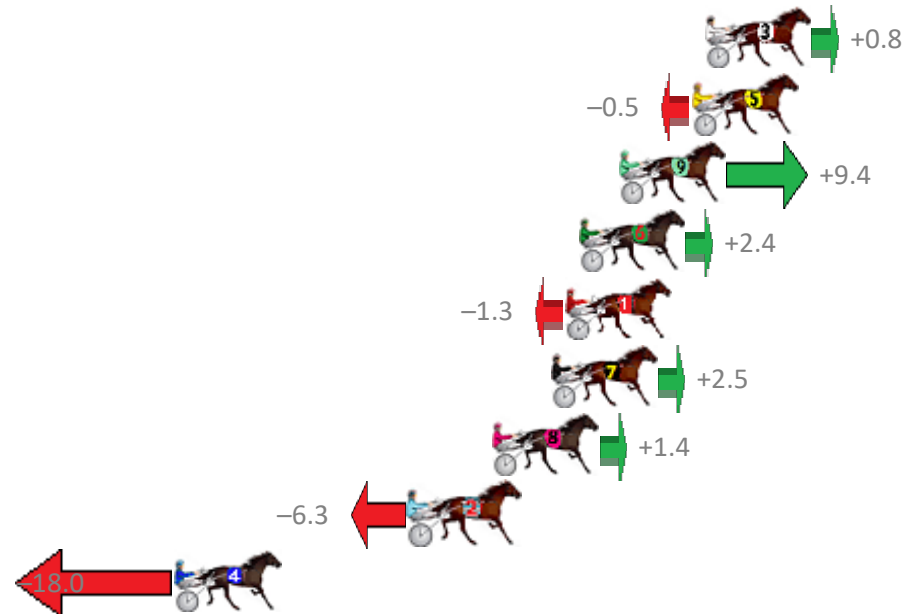

Redcliffe Race 1 Distance 1780m

Wednesday, 26 June 2019

Gross Time: 2:13.00 MileRate: 2:00.30 LeadTime: 11.10s First Qtr: 31.70s Second Qtr: 33.10s Third Qtr: 28.20s Fourth Qtr: 28.90s

NoHorse	Plc	Margin	Time	800Time (W)	400 Time (W)
3 NO CONFESSION	1	0.0m	2:13.00	57.04s (1)	28.90s (1)
5 FEEL THE REIGN	2	0.5m	2:13.04	57.14s (0)	28.92s (0)
9 GREGS LEGACY	3	3.4m	2:13.25	56.43s (0)	28.29s (1)
6 SWEET AS CANDY	4	5.0m	2:13.36	56.93s (2)	28.15s (2)
1 ILLAWONG DREAMTIM	5	5.5m	2:13.40	57.19s (0)	28.94s (0)
7 MISTER BLACKJACK	6	6.1m	2:13.44	56.92s (0)	28.53s (0)
8 ELMS CREEK	7	8.4m	2:13.61	57.00s (1)	28.12s (1)
2 FRENCH GLOBE	8	11.7m	2:13.85	57.55s (1)	29.21s (1)
4 KARLOO MAC	9	21.0m	2:14.52	58.38s (2)	29.61s (2)

Finish Position and metres gained from 800m

Sectionals
Powered by

PJ Harness Analyser
Master harness racing with the power of sectionals
Owners, Trainers and Punters - Check out what's new at www.pjdata.com.au

The Racing Queensland Board (trading as Racing Queensland) and provider are not responsible for the completeness or accuracy of any of the information contained herein, and makes no representations about its suitability for any purpose.