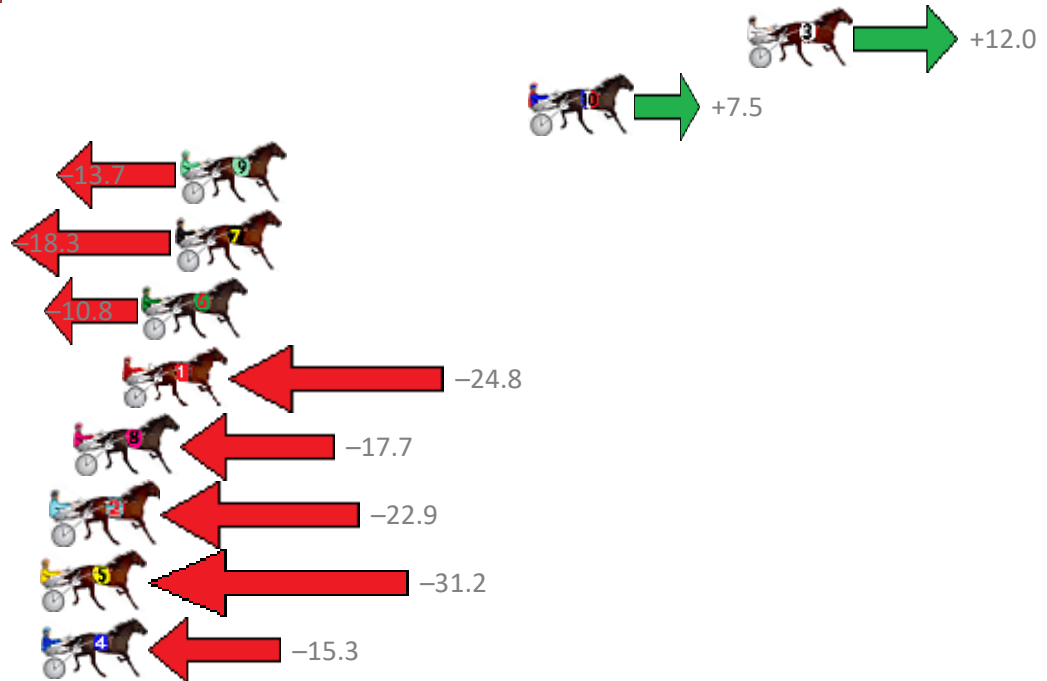

Redcliffe Race 4 Distance 2040m

Wednesday, 26 June 2019

Gross Time: 2:34.00 MileRate: 2:01.50 LeadTime: 33.20s First Qtr: 31.50s Second Qtr: 31.50s Third Qtr: 29.30s Fourth Qtr: 28.50s

NoHorse	Plc	Margin	Time	800Time (W)	400 Time (W)
3 SHERIFF JUJON	1	0.0m	2:34.00	56.93s (2)	28.50s (2)
10 JUST TOMMY	2	8.7m	2:34.62	57.26s (2)	28.79s (2)
9 BUKTHSYSTEM	3	22.5m	2:35.60	58.79s (0)	29.08s (0)
7 HOLDINGNO CURRENCY	4	22.7m	2:35.62	59.12s (0)	29.42s (0)
6 ONYAJANS	5	24.0m	2:35.71	58.58s (0)	28.78s (0)
1 OSCARS GLORY	6	24.8m	2:35.77	59.59s (0)	30.04s (0)
8 GUTS	7	26.7m	2:35.90	59.08s (1)	29.59s (2)
2 LAUGHING EMOJI	8	27.5m	2:35.96	59.45s (1)	29.83s (1)
5 VANTO HANOVER	9	31.6m	2:36.25	60.05s (1)	30.44s (1)
4 FLASHING GOOD TIME	10	32.9m	2:36.34	58.91s (0)	29.65s (1)

Finish Position and metres gained from 800m

Sectionals
Powered by

PJ Harness Analyser
Master harness racing with the power of sectionals
Owners, Trainers and Punters - Check out what's new at www.pjdata.com.au

The Racing Queensland Board (trading as Racing Queensland) and provider are not responsible for the completeness or accuracy of any of the information contained herein, and makes no representations about its suitability for any purpose.