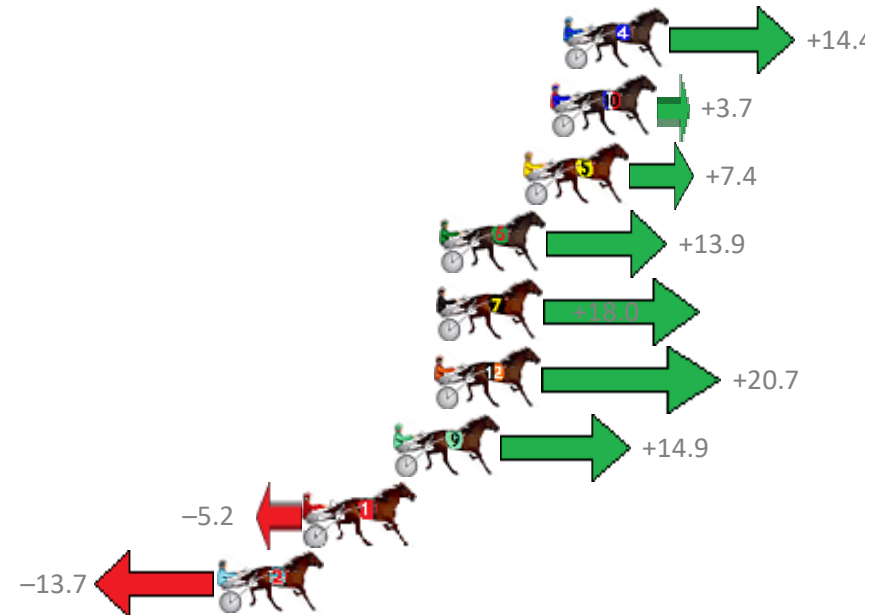

Albion Park Race 1 Distance 2138m

Saturday, 29 June 2019

Gross Time: 2:32.70 MileRate: 1:55.00 LeadTime: 37.00s First Qtr: 29.10s Second Qtr: 30.10s Third Qtr: 28.80s Fourth Qtr: 27.70s

NoHorse	Plc	Margin	Time	800Time (W)	400 Time (W)
4 CRUZ	1	0.0m	2:32.70	55.48s (1)	27.52s (2)
10 GOONLY	2	0.5m	2:32.73	56.24s (1)	27.73s (1)
5 MAKOA	3	1.6m	2:32.81	55.98s (1)	27.46s (1)
6 LITTLE CHANGE	4	4.9m	2:33.04	55.52s (0)	26.77s (0)
7 LIKEALLOFUS	5	5.0m	2:33.05	55.23s (0)	26.98s (1)
12 CHANTREY	6	5.1m	2:33.05	55.04s (2)	27.07s (2)
9 SECRET JACK	7	6.7m	2:33.16	55.45s (2)	27.51s (2)
1 PARISIAN ROCKSTAR	8	10.2m	2:33.41	56.87s (0)	28.07s (0)
2 IAMBOOGIE	9	13.7m	2:33.65	57.47s (0)	28.61s (0)

Finish Position and metres gained from 800m

Sectionals
Powered by

PJ Harness Analyser
Master harness racing with the power of sectionals
Owners, Trainers and Punters - Check out what's new at www.pjdata.com.au

The Racing Queensland Board (trading as Racing Queensland) and provider are not responsible for the completeness or accuracy of any of the information contained herein, and makes no representations about its suitability for any purpose.