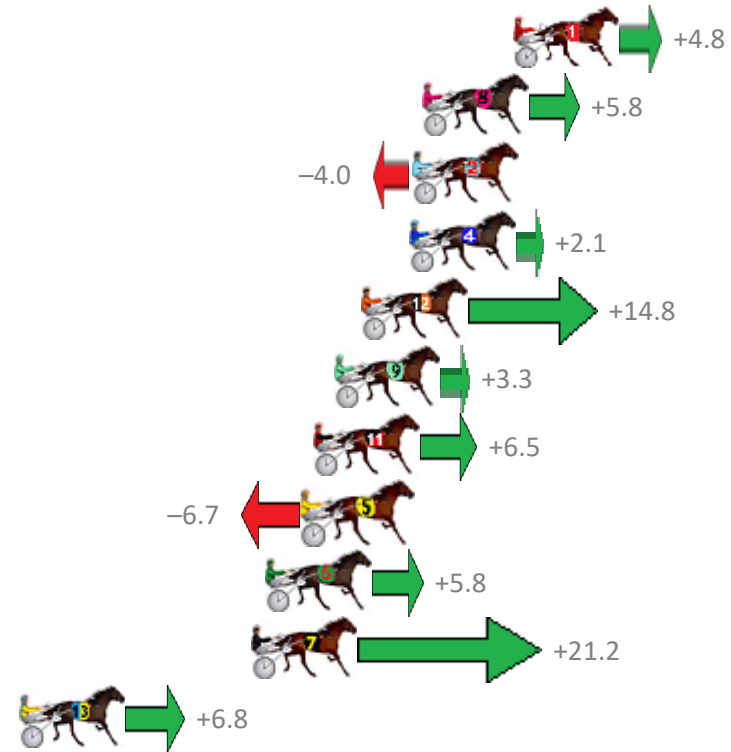

Albion Park Race 5 Distance 1660m

Saturday, 29 June 2019

Gross Time: 1:54.50 MileRate: 1:51.00 LeadTime: 3.50s First Qtr: 27.40s Second Qtr: 28.70s Third Qtr: 26.90s Fourth Qtr: 28.00s

NoHorse	Plc	Margin	Time	800Time (W)	400 Time (W)
1 HOLY CAMP CLIVE	1	0.0m	1:54.50	54.57s (0)	27.69s (0)
8 CLARKEY	2	3.6m	1:54.75	54.50s (0)	27.61s (0)
2 A GOOD CHANCE	3	4.0m	1:54.78	55.17s (0)	28.28s (0)
4 OUR WALL STREET WOL	4	4.1m	1:54.79	54.76s (1)	27.84s (2)
12 BENICIO	5	6.0m	1:54.92	53.88s (1)	27.15s (1)
9 JOSSIE JAMES	6	7.1m	1:55.00	54.67s (1)	27.75s (2)
11 LEOS BEST	7	7.9m	1:55.05	54.45s (0)	27.55s (0)
5 MARETTI	8	8.3m	1:55.08	55.36s (1)	28.41s (1)
6 INVINCIBLE LOXTON	9	9.8m	1:55.19	54.50s (1)	27.65s (2)
7 TULHURST ACE	10	10.4m	1:55.23	53.45s (1)	27.12s (1)
13 HUGHIE GREEN	11	19.6m	1:55.87	54.43s (1)	28.10s (3)

Finish Position and metres gained from 800m

Sectionals
Powered by

PJ Harness Analyser
Master harness racing with the power of sectionals
Owners, Trainers and Punters - Check out what's new at www.pjdata.com.au

The Racing Queensland Board (trading as Racing Queensland) and provider are not responsible for the completeness or accuracy of any of the information contained herein, and makes no representations about its suitability for any purpose.