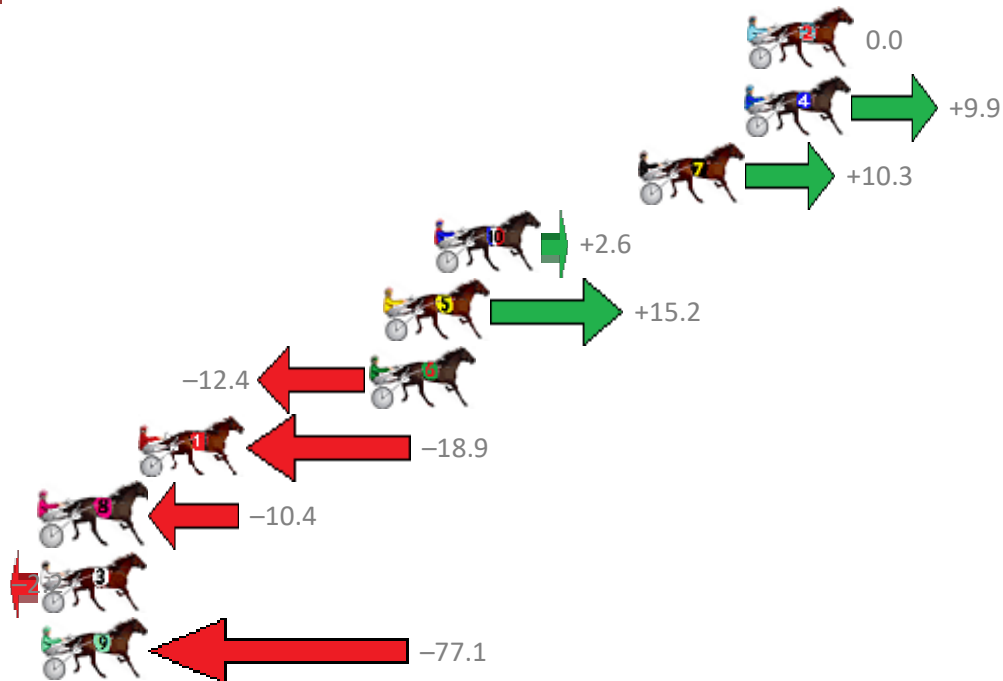

Albion Park Race 8 Distance 2647m

Saturday, 29 June 2019

Gross Time: 3:17.20 MileRate: 1:59.90 LeadTime: 79.10s First Qtr: 29.50s Second Qtr: 30.20s Third Qtr: 29.20s Fourth Qtr: 29.20s

NoHorse	Plc	Margin	Time	800Time (W)	400 Time (W)
2 MAJESTIC COURTNEY	1	0.0m	3:17.20	58.40s (0)	29.20s (0)
4 JUSTABITNOISY	2	0.1m	3:17.21	57.68s (0)	28.59s (1)
7 MIRACLE RISING	3	4.3m	3:17.51	57.65s (0)	28.59s (1)
10 OUR OVERANOVA	4	12.4m	3:18.11	58.21s (1)	28.72s (1)
5 MAYBETOTHEMAX	5	14.4m	3:18.25	57.29s (0)	28.65s (0)
6 NORTHERN MUSCLE	6	15.0m	3:18.29	59.31s (1)	30.02s (1)
1 SPIRIT WALKER	7	24.1m	3:18.96	59.78s (0)	30.43s (0)
8 MASTER HUGH	8	30.4m	3:19.42	59.16s (0)	30.19s (0)
3 JEDDY R YA READY	9	53.8m	3:21.13	58.56s (0)	29.77s (0)
9 MISTER GUNSEN	10	87.5m	3:23.59	64.03s (1)	33.28s (1)

Finish Position and metres gained from 800m

Sectionals
Powered by

PJ Harness Analyser
Master harness racing with the power of sectionals
Owners, Trainers and Punters - Check out what's new at www.pjdata.com.au

The Racing Queensland Board (trading as Racing Queensland) and provider are not responsible for the completeness or accuracy of any of the information contained herein, and makes no representations about its suitability for any purpose.