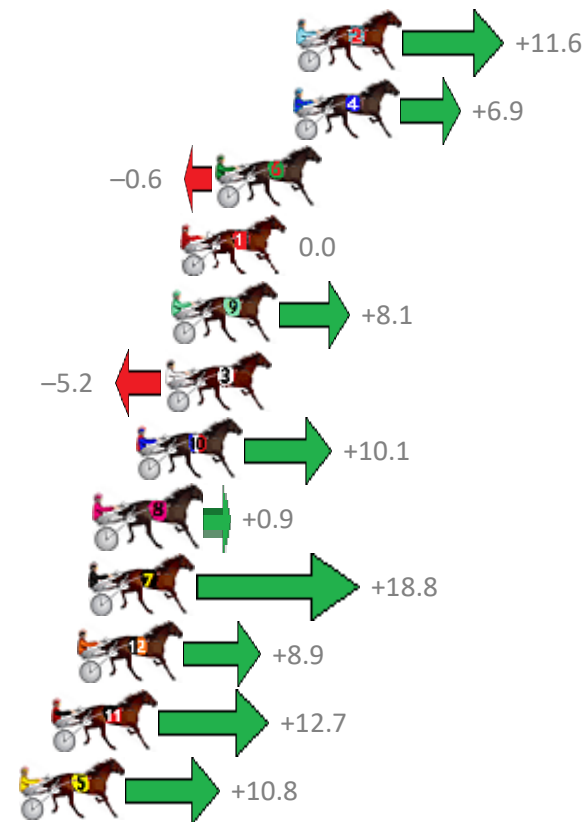

Albion Park Race 4 Distance 1660m

Saturday, 29 June 2019

Gross Time: 1:59.00 MileRate: 1:55.40 LeadTime: 3.60s First Qtr: 29.40s Second Qtr: 30.20s Third Qtr: 27.80s Fourth Qtr: 28.00s

NoHorse	Plc	Margin	Time	800Time (W)	400 Time (W)
2 VINTAGE DREAM	1	0.0m	1:59.00	54.99s (1)	27.17s (1)
4 KINETIC KATE	2	0.1m	1:59.01	55.32s (1)	27.48s (1)
6 LUCKY LYLA	3	3.2m	1:59.22	55.84s (1)	27.99s (1)
1 LARA BAY	4	4.6m	1:59.32	55.80s (0)	28.00s (0)
9 ASHI JETSUN	5	4.9m	1:59.34	55.24s (0)	27.41s (0)
3 SOULWRITER	6	5.2m	1:59.36	56.16s (0)	28.36s (0)
10 IM WITH LEXY	7	6.3m	1:59.44	55.10s (1)	27.32s (1)
8 PERFECT JESSE	8	7.9m	1:59.55	55.74s (0)	27.94s (0)
7 INVITE ONLY	9	8.2m	1:59.57	54.49s (1)	26.81s (1)
12 LIFEINHEAVEN	10	8.7m	1:59.61	55.18s (0)	27.32s (0)
11 MISS PATRIOT	11	9.7m	1:59.68	54.91s (0)	27.03s (0)
5 JANIES GOT A GUN	12	11.0m	1:59.77	55.05s (1)	27.31s (1)

Finish Position and metres gained from 800m

Sectionals
Powered by

PJ Harness Analyser
Master harness racing with the power of sectionals
Owners, Trainers and Punters - Check out what's new at www.pjdata.com.au

The Racing Queensland Board (trading as Racing Queensland) and provider are not responsible for the completeness or accuracy of any of the information contained herein, and makes no representations about its suitability for any purpose.