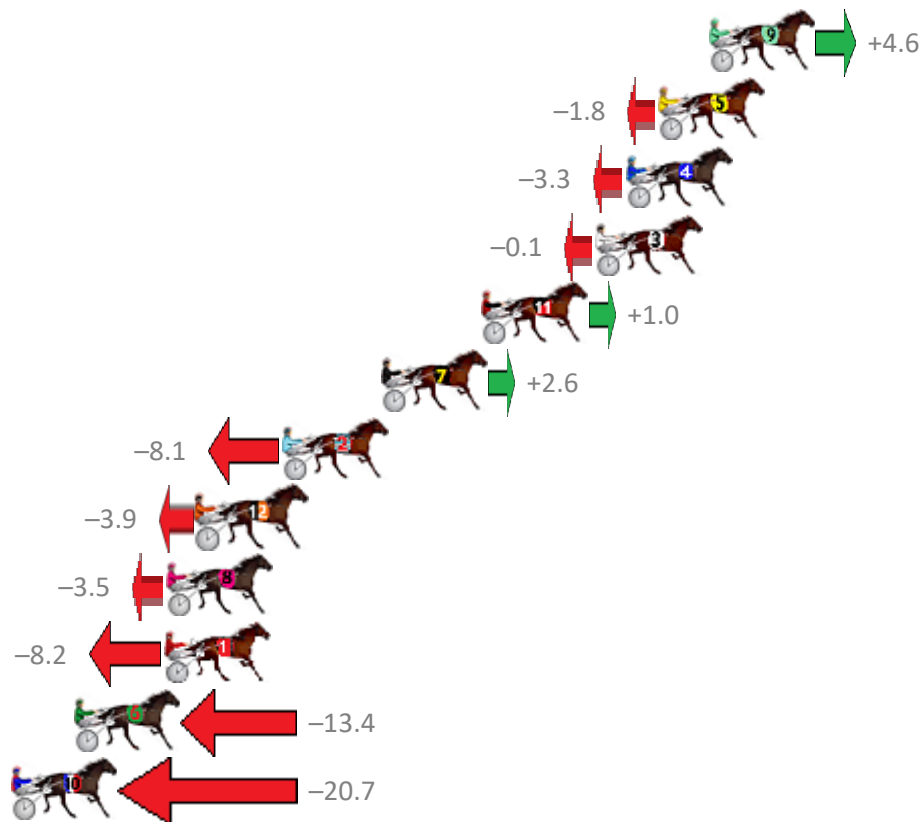

Albion Park Race 7 Distance 1660m

Saturday, 29 June 2019

Gross Time: 1:57.60 MileRate: 1:54.00 LeadTime: 3.40s First Qtr: 27.40s Second Qtr: 30.60s Third Qtr: 28.40s Fourth Qtr: 27.80s

NoHorse	Plc	Margin	Time	800Time (W)	400 Time (W)
9 STAR OF MONTANA	1	0.0m	1:57.60	55.88s (1)	27.47s (1)
5 APHORISM	2	2.0m	1:57.74	56.33s (1)	27.94s (1)
4 RECIPE FOR DREAMING	3	3.3m	1:57.83	56.43s (0)	28.03s (0)
3 ARCACHON	4	4.5m	1:57.91	56.21s (0)	27.81s (0)
11 JUST JOSHIN	5	9.0m	1:58.23	56.13s (1)	27.80s (1)
7 AMILLION PROMISES	6	13.0m	1:58.50	56.02s (1)	27.70s (1)
2 GOLD REACTOR	7	16.9m	1:58.77	56.77s (0)	28.34s (0)
12 GINA MACH	8	20.3m	1:59.01	56.47s (2)	28.06s (2)
8 MONUMENTAL	9	21.5m	1:59.09	56.45s (0)	27.85s (0)
1 CAESARS ASTRUM	10	21.6m	1:59.10	56.78s (0)	28.24s (0)
6 LINCOLNS GIRL	11	25.2m	1:59.35	57.14s (2)	28.72s (2)
10 ZENMACH	12	27.7m	1:59.53	57.65s (2)	29.22s (2)

Finish Position and metres gained from 800m

Sectionals
Powered by

PJ Harness Analyser
Master harness racing with the power of sectionals
Owners, Trainers and Punters - Check out what's new at www.pjdata.com.au

The Racing Queensland Board (trading as Racing Queensland) and provider are not responsible for the completeness or accuracy of any of the information contained herein, and makes no representations about its suitability for any purpose.