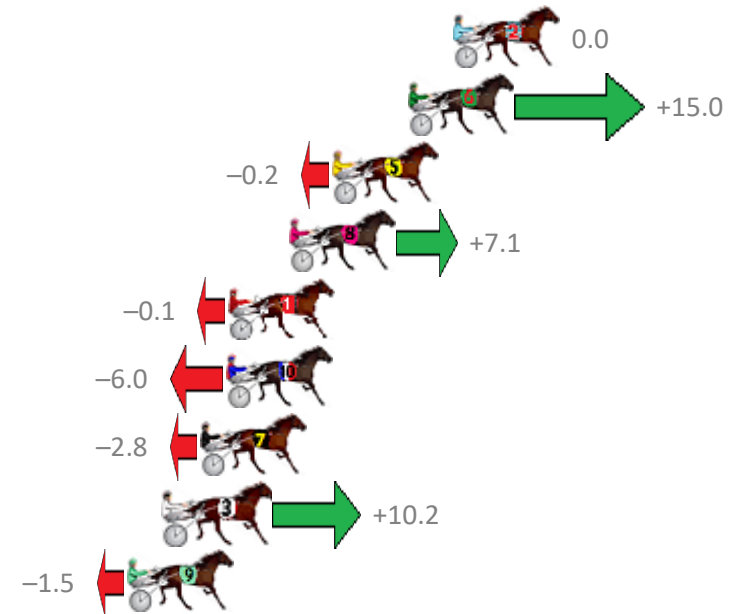

Albion Park Race 10 Distance 1660m

Saturday, 29 June 2019

Gross Time: 1:58.70 MileRate: 1:55.10 LeadTime: 3.60s First Qtr: 27.60s Second Qtr: 30.80s Third Qtr: 28.10s Fourth Qtr: 28.60s

NoHorse	Plc	Margin	Time	800Time (W)	400 Time (W)
2 JACKS AT THE BEACH	1	0.0m	1:58.70	56.70s (0)	28.60s (0)
6 HARD TO HEAR	2	1.8m	1:58.83	55.64s (1)	28.63s (2)
5 LIVING GRAND	3	4.8m	1:59.04	56.71s (0)	28.54s (0)
8 ALWAYS AT NIGHT	4	6.5m	1:59.16	56.20s (0)	27.96s (2)
1 VANDE VELDE	5	8.9m	1:59.34	56.71s (0)	28.42s (0)
10 CIRCLE LINE	6	9.0m	1:59.34	57.13s (1)	29.07s (1)
7 THE GOLDEN CROSS	7	10.0m	1:59.41	56.90s (1)	28.83s (1)
3 BONNIE JUJON	8	11.4m	1:59.52	55.98s (1)	28.67s (2)
9 SONNY ORLANDO	9	12.9m	1:59.62	56.81s (1)	28.74s (1)

Finish Position and metres gained from 800m

Sectionals
Powered by

PJ Harness Analyser
Master harness racing with the power of sectionals
Owners, Trainers and Punters - Check out what's new at www.pjdata.com.au

The Racing Queensland Board (trading as Racing Queensland) and provider are not responsible for the completeness or accuracy of any of the information contained herein, and makes no representations about its suitability for any purpose.