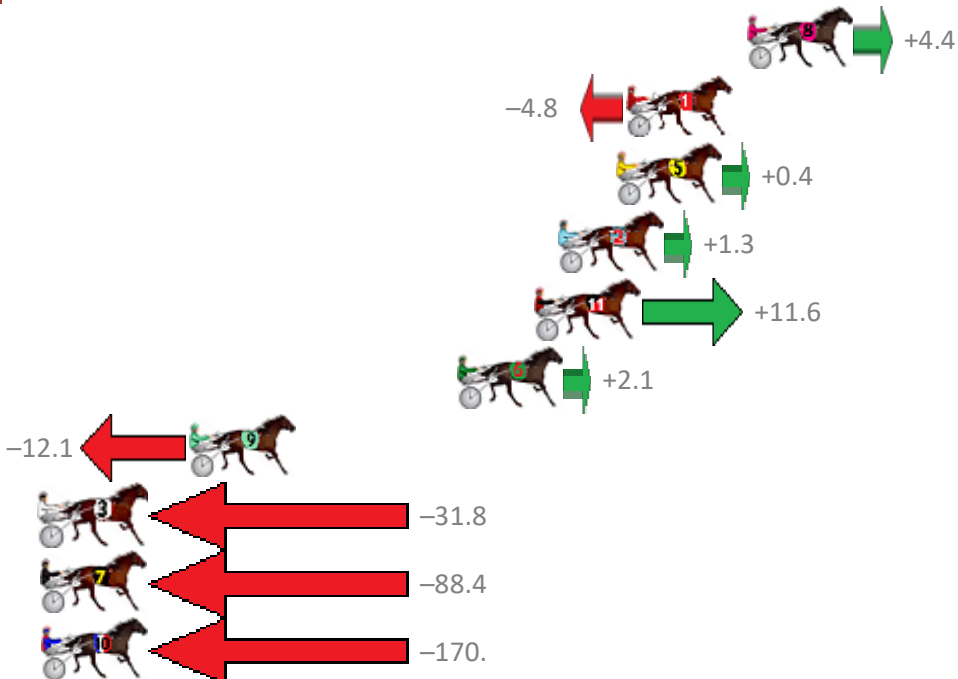

Albion Park Race 3 Distance 1660m

Saturday, 29 June 2019

Gross Time: 1:55.00 MileRate: 1:51.50 LeadTime: 3.60s First Qtr: 27.00s Second Qtr: 28.20s Third Qtr: 28.00s Fourth Qtr: 28.20s

NoHorse	Plc	Margin	Time	800Time (W)	400 Time (W)
8 KETUT	1	0.0m	1:55.00	55.89s (0)	27.82s (0)
1 OUTLAW FELLA	2	4.8m	1:55.34	56.54s (0)	28.48s (0)
5 PSYCHEDELIC	3	5.2m	1:55.37	56.17s (1)	28.57s (1)
2 DRIVE THE DREAM	4	7.5m	1:55.53	56.11s (0)	27.98s (0)
11 ITS JUST KENNY	5	8.4m	1:55.59	55.39s (1)	27.38s (1)
6 LOCHINVER	6	11.5m	1:55.81	56.05s (0)	27.98s (1)
9 LANCELOT BROMAC	7	22.1m	1:56.56	57.05s (1)	29.05s (2)
3 CRACKA STRIDE	8	33.0m	1:57.33	58.43s (1)	30.10s (1)
7 NORTHERN LINE	9	120.6m	2:03.50	62.41s (0)	31.41s (0)
10 SOMEMONDOSOMEW	10	186.1m	2:08.12	68.21s (1)	40.28s (2)

Finish Position and metres gained from 800m

Sectionals
Powered by

PJ Harness Analyser
Master harness racing with the power of sectionals
Owners, Trainers and Punters - Check out what's new at www.pjdata.com.au

The Racing Queensland Board (trading as Racing Queensland) and provider are not responsible for the completeness or accuracy of any of the information contained herein, and makes no representations about its suitability for any purpose.