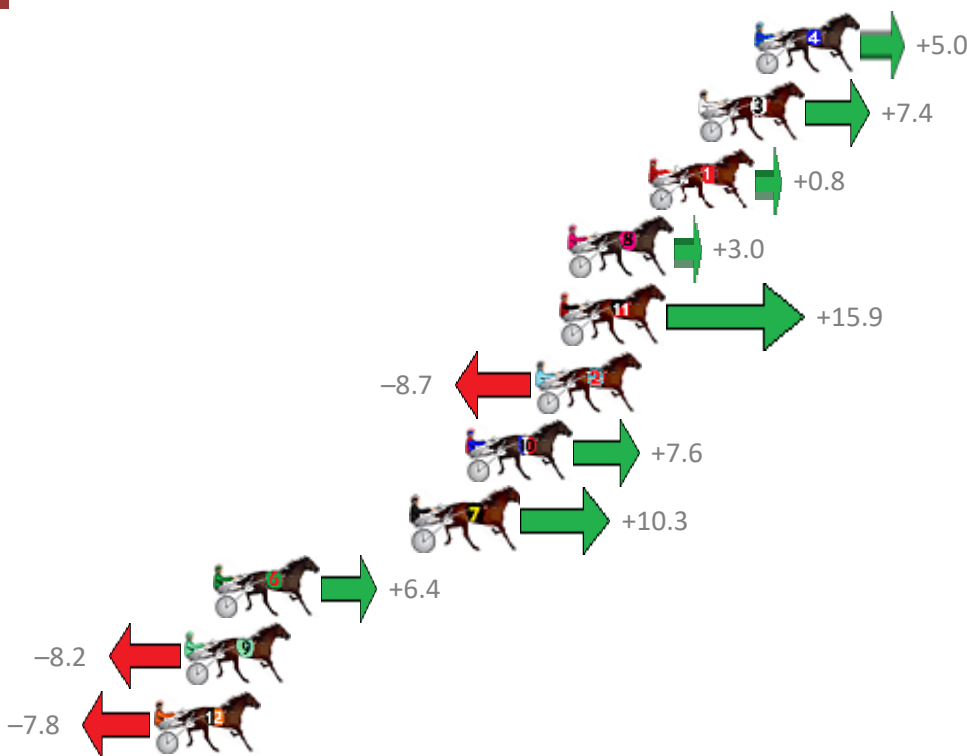

Albion Park Race 6 Distance 1660m

Saturday, 29 June 2019

Gross Time: 1:54.80 MileRate: 1:51.30 LeadTime: 3.60s First Qtr: 27.30s Second Qtr: 29.60s Third Qtr: 27.20s Fourth Qtr: 27.10s

NoHorse	Plc	Margin	Time	800Time (W)	400 Time (W)
4 COLT THIRTY ONE	1	0.0m	1:54.80	53.96s (1)	26.98s (1)
3 OHOKA PUNTER	2	2.2m	1:54.95	53.80s (1)	26.80s (1)
1 ROCK WITH SAM	3	4.2m	1:55.08	54.25s (0)	27.02s (0)
8 MANDY KRIDEN	4	7.4m	1:55.30	54.10s (0)	26.87s (0)
11 NORTHVIEW HUSTLER	5	7.7m	1:55.32	53.22s (1)	27.04s (2)
2 MACH ALERT	6	8.7m	1:55.39	54.89s (0)	27.69s (0)
10 WATCH PULP FICTION	7	11.4m	1:55.57	53.78s (1)	26.77s (1)
7 ELENIARK	8	13.5m	1:55.71	53.60s (0)	26.56s (0)
6 ALLELUIA	9	21.4m	1:56.25	53.87s (1)	27.41s (2)
9 EFFRONTE	10	22.6m	1:56.33	54.86s (1)	27.85s (1)
12 LINCOLN ROAD	11	23.8m	1:56.41	54.83s (0)	27.59s (0)

Finish Position and metres gained from 800m

Sectionals
Powered by

PJ Harness Analyser
Master harness racing with the power of sectionals
Owners, Trainers and Punters - Check out what's new at www.pjdata.com.au

The Racing Queensland Board (trading as Racing Queensland) and provider are not responsible for the completeness or accuracy of any of the information contained herein, and makes no representations about its suitability for any purpose.