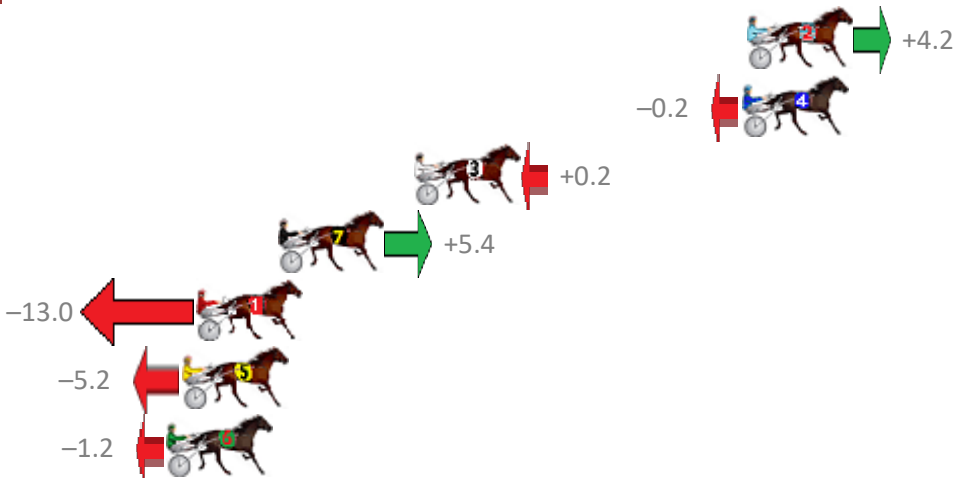

Albion Park Race 9 Distance 2680m

Saturday, 29 June 2019

Gross Time: 3:17.10 MileRate: 1:58.40 LeadTime: 81.80s First Qtr: 30.30s Second Qtr: 31.10s Third Qtr: 27.80s Fourth Qtr: 26.10s

NoHorse	Plc	Margin	Time	800Time (W)	400 Time (W)
2 SELF ASSURED	1	0.0m	3:17.10	53.62s (0)	25.80s (0)
4 JESSE DUKE	2	0.2m	3:17.11	53.91s (0)	26.11s (0)
3 REGULUS	3	13.2m	3:17.96	53.89s (0)	26.39s (0)
7 STUDLEIGH SONNY	4	18.6m	3:18.31	53.54s (0)	26.22s (0)
1 ROCKNROLL CLASSIC	5	21.8m	3:18.52	54.78s (0)	27.26s (1)
5 ESCALERA	6	22.4m	3:18.56	54.25s (1)	26.96s (1)
6 MUCH BETTOR	7	23.0m	3:18.60	53.98s (1)	26.70s (1)

Finish Position and metres gained from 800m

Sectionals
Powered by

PJ Harness Analyser
Master harness racing with the power of sectionals
Owners, Trainers and Punters - Check out what's new at www.pjdata.com.au

The Racing Queensland Board (trading as Racing Queensland) and provider are not responsible for the completeness or accuracy of any of the information contained herein, and makes no representations about its suitability for any purpose.