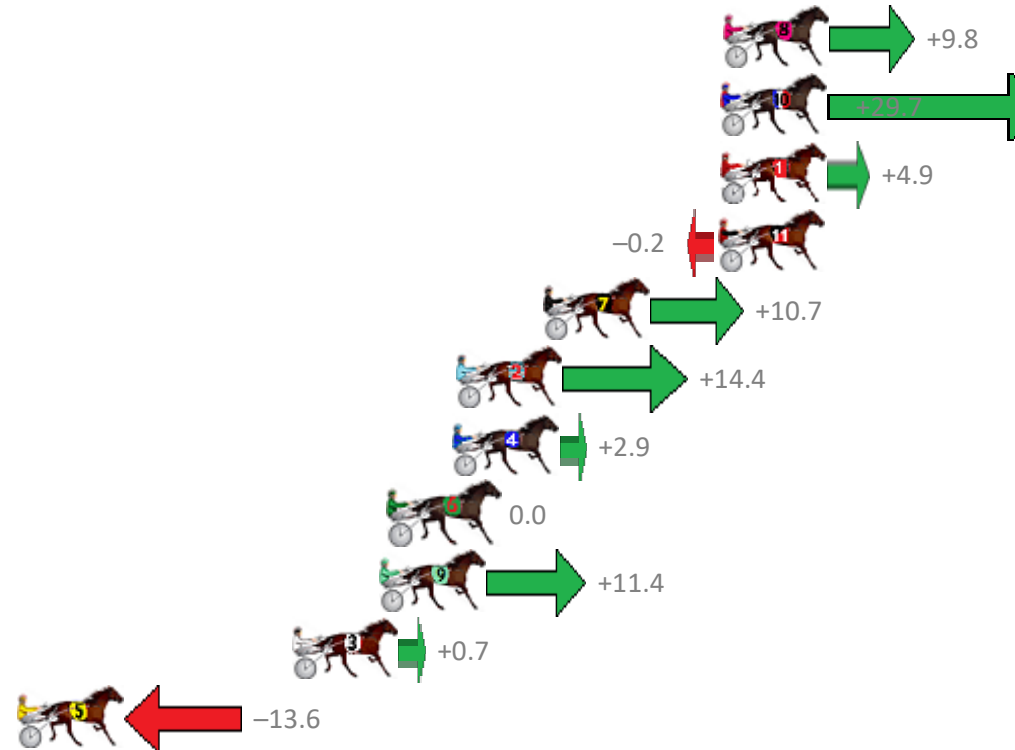

Albion Park Race 2 Distance 1660m

Saturday, 29 June 2019

Gross Time: 1:56.70 MileRate: 1:53.20 LeadTime: 3.50s First Qtr: 27.80s Second Qtr: 28.00s Third Qtr: 28.40s Fourth Qtr: 29.00s

NoHorse	Plc	Margin	Time	800Time (W)	400 Time (W)
8 UNASSUMING CHAMP	1	0.0m	1:56.70	56.70s (0)	28.30s (0)
10 AIR TIME	2	0.1m	1:56.71	55.27s (2)	27.77s (3)
1 SCHOUTEN ISLAND	3	0.1m	1:56.71	57.05s (0)	28.64s (0)
11 PACIFIC DRUMS	4	0.2m	1:56.71	57.41s (0)	29.01s (0)
7 RIVERLEIGH WILLIAM	5	7.1m	1:57.21	56.63s (0)	28.44s (0)
2 SKYFELLA CAM	6	10.6m	1:57.47	56.37s (1)	28.33s (1)
4 EARL JUJON	7	10.7m	1:57.48	57.19s (1)	28.98s (1)
6 OYSTER STRIDE	8	13.2m	1:57.66	57.40s (2)	29.48s (1)
9 VASARI	9	13.6m	1:57.69	56.58s (2)	28.65s (2)
3 RAYS CHOICE	10	17.1m	1:57.94	57.35s (1)	29.14s (1)
5 MAJOR CURRENCY	11	33.0m	1:59.09	58.38s (2)	30.38s (2)

Finish Position and metres gained from 800m

Sectionals
Powered by

PJ Harness Analyser
Master harness racing with the power of sectionals
Owners, Trainers and Punters - Check out what's new at www.pjdata.com.au

The Racing Queensland Board (trading as Racing Queensland) and provider are not responsible for the completeness or accuracy of any of the information contained herein, and makes no representations about its suitability for any purpose.