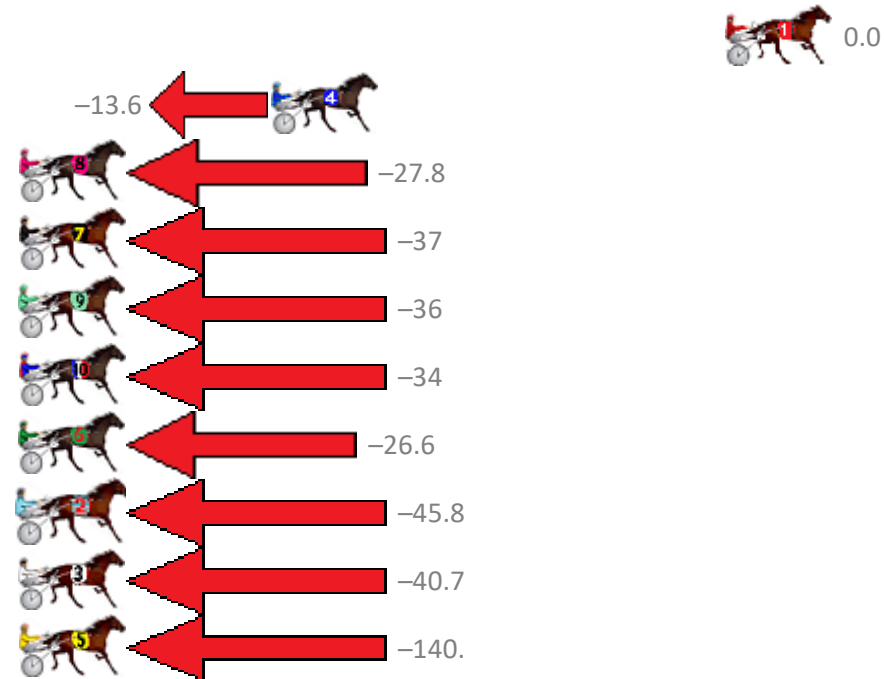

Redcliffe Race 5 Distance 1780m

Thursday, 11 July 2019

Gross Time: 2:07.50 MileRate: 1:55.30 LeadTime: 11.20s First Qtr: 29.10s Second Qtr: 30.20s Third Qtr: 29.50s Fourth Qtr: 27.50s

NoHorse	Plc	Margin	Time	800Time (W)	400 Time (W)
1 STUDLEIGH STRIDE	1	0.0m	2:07.50	57.00s (0)	27.50s (0)
4 SPORTS STORY	2	18.0m	2:08.74	57.97s (0)	28.39s (0)
8 MATRON JUJON	3	43.2m	2:10.47	58.98s (1)	29.27s (2)
7 TASCOTT LADY	4	45.0m	2:10.59	59.59s (0)	29.86s (0)
9 MODERN THOUGHT	5	48.5m	2:10.83	59.54s (0)	29.80s (0)
10 MAJOR SLIP UP	6	53.8m	2:11.20	59.41s (1)	29.69s (3)
6 RITCHIE BEE	7	55.2m	2:11.29	58.90s (1)	29.78s (2)
2 CHEYENNE AUTUMN	8	56.6m	2:11.39	60.26s (1)	30.33s (1)
3 SNAKES N LADDERS	9	64.9m	2:11.96	59.90s (1)	30.49s (0)
5 ITZ MAJOR LOOK	10	146.8m	2:17.59	66.99s (1)	36.20s (1)

Finish Position and metres gained from 800m

Sectionals
Powered by

PJ Harness Analyser
Master harness racing with the power of sectionals
Owners, Trainers and Punters - Check out what's new at www.pjdata.com.au

The Racing Queensland Board (trading as Racing Queensland) and provider are not responsible for the completeness or accuracy of any of the information contained herein, and makes no representations about its suitability for any purpose.