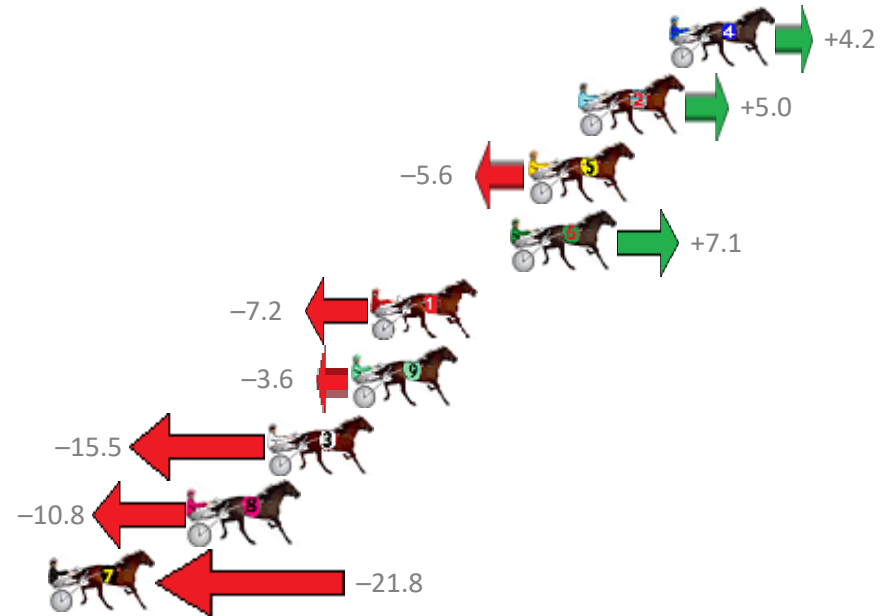

Redcliffe Race 7 Distance 2040m

Thursday, 11 July 2019

Gross Time: 2:30.20 MileRate: 1:58.50 LeadTime: 30.10s First Qtr: 29.90s Second Qtr: 32.10s Third Qtr: 28.60s Fourth Qtr: 29.50s

NoHorse	Plc	Margin	Time	800Time (W)	400 Time (W)
4 SWEET AS	1	0.0m	2:30.20	57.79s (1)	29.15s (1)
2 ZAC MAC	2	3.6m	2:30.47	57.74s (1)	29.06s (1)
5 COMIGAL	3	5.6m	2:30.61	58.51s (1)	29.87s (1)
6 TOP TRIO	4	6.3m	2:30.66	57.58s (2)	28.90s (1)
1 HOT DOGMA	5	11.8m	2:31.07	58.62s (0)	29.93s (0)
9 THE HARLEM HAMMER	6	12.6m	2:31.13	58.36s (0)	29.68s (0)
3 SWEET AS CANDY	7	15.9m	2:31.37	59.23s (0)	30.67s (0)
8 DRIVE THE DREAM	8	19.0m	2:31.60	58.88s (2)	30.08s (2)
7 LOCHINVER	9	24.6m	2:32.01	59.68s (2)	30.80s (2)

Finish Position and metres gained from 800m

Sectionals
Powered by

PJ Harness Analyser
Master harness racing with the power of sectionals
Owners, Trainers and Punters - Check out what's new at www.pjdata.com.au

The Racing Queensland Board (trading as Racing Queensland) and provider are not responsible for the completeness or accuracy of any of the information contained herein, and makes no representations about its suitability for any purpose.