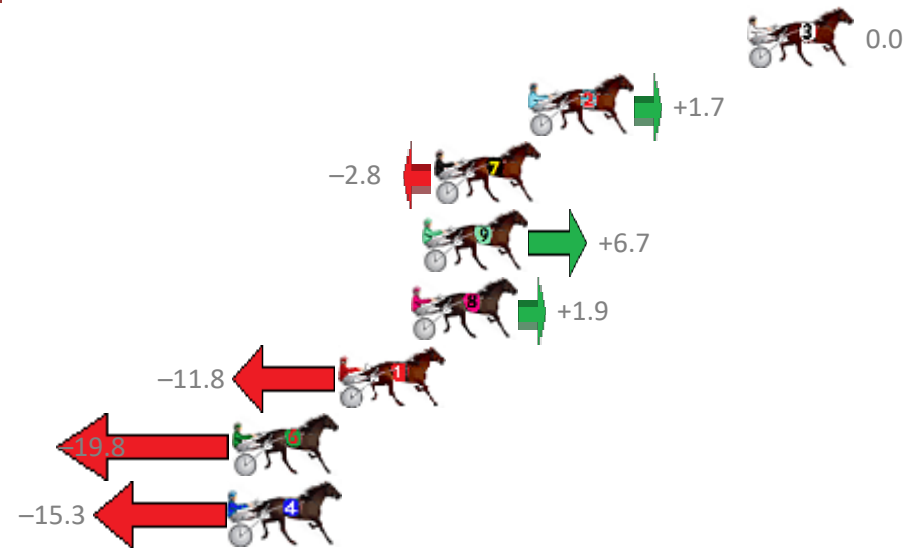

Redcliffe Race 3 Distance 1780m

Thursday, 11 July 2019

Gross Time: 2:13.40 MileRate: 2:00.60 LeadTime: 11.50s First Qtr: 29.70s Second Qtr: 32.70s Third Qtr: 29.60s Fourth Qtr: 29.90s

NoHorse	Plc	Margin	Time	800Time (W)	400 Time (W)
3 SIR JUJON	1	0.0m	2:13.40	59.50s (0)	29.90s (0)
2 BRIGHTON PRINCE	2	8.7m	2:14.05	59.37s (1)	29.80s (2)
7 BROKEN ARK	3	12.4m	2:14.33	59.71s (0)	30.02s (0)
9 ART EGO	4	12.9m	2:14.36	59.00s (1)	29.79s (2)
8 MAYWYNS JEWEL	5	13.3m	2:14.39	59.36s (1)	29.79s (1)
1 HURRIKANE SPECIAL	6	16.2m	2:14.61	60.38s (0)	30.68s (0)
6 SARIE MARAIS	7	20.4m	2:14.92	60.97s (1)	31.29s (1)
4 ABBEY DIADEMA	8	20.5m	2:14.93	60.64s (1)	30.95s (1)

Finish Position and metres gained from 800m

Sectionals
Powered by

PJ Harness Analyser
Master harness racing with the power of sectionals
Owners, Trainers and Punters - Check out what's new at www.pjdata.com.au

The Racing Queensland Board (trading as Racing Queensland) and provider are not responsible for the completeness or accuracy of any of the information contained herein, and makes no representations about its suitability for any purpose.