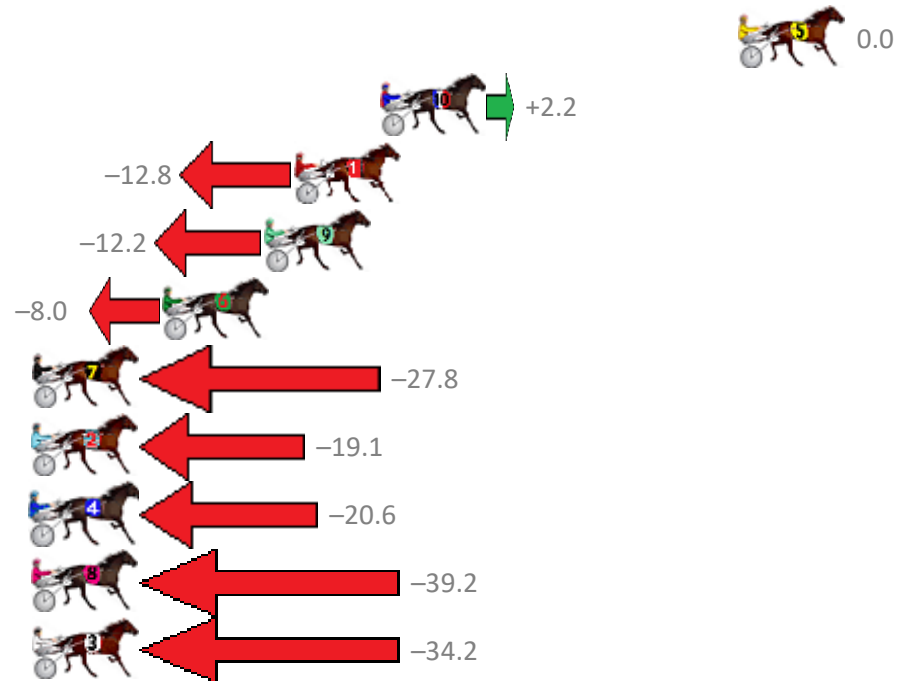

Redcliffe Race 6 Distance 1780m

Thursday, 11 July 2019

Gross Time: 2:11.30 MileRate: 1:58.70 LeadTime: 11.10s First Qtr: 31.10s Second Qtr: 30.10s Third Qtr: 28.60s Fourth Qtr: 30.40s

NoHorse	Plc	Margin	Time	800Time (W)	400 Time (W)
5 HALF MOON BEACH	1	0.0m	2:11.30	59.00s (0)	30.40s (0)
10 MONTANA EXPRESS	2	14.2m	2:12.38	58.84s (1)	30.08s (1)
1 GIGANTIC JASPER	3	17.6m	2:12.64	59.94s (0)	31.08s (0)
9 ZARAS ALL GOOD	4	18.8m	2:12.73	59.90s (1)	30.93s (1)
6 HALLY GUINEVERE	5	22.8m	2:13.03	59.59s (0)	30.58s (0)
7 HADLEY	6	28.8m	2:13.49	61.05s (1)	32.12s (1)
2 DOOLITTLE DAISY	7	29.3m	2:13.53	60.41s (0)	31.46s (0)
4 WECANONLYHOPE	8	41.6m	2:14.46	60.52s (1)	31.19s (1)
8 TORQUE TO THE MAX	9	50.4m	2:15.13	61.89s (1)	32.25s (0)
3 NO ESCAPE	10	84.2m	2:17.70	61.52s (0)	32.24s (0)

Finish Position and metres gained from 800m

Sectionals
Powered by

PJ Harness Analyser
Master harness racing with the power of sectionals
Owners, Trainers and Punters - Check out what's new at www.pjdata.com.au

The Racing Queensland Board (trading as Racing Queensland) and provider are not responsible for the completeness or accuracy of any of the information contained herein, and makes no representations about its suitability for any purpose.