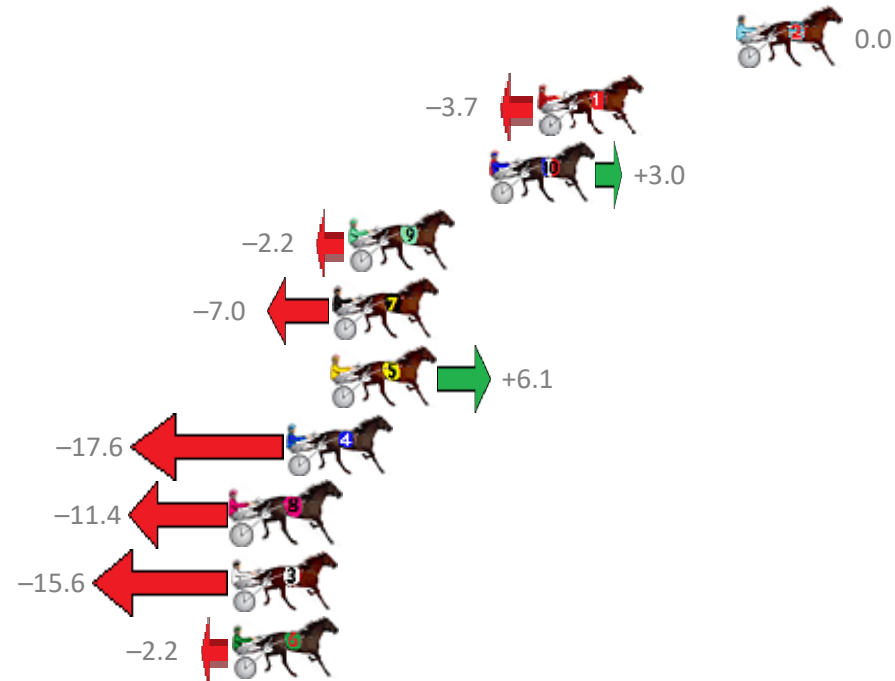

Redcliffe Race 2 Distance 2040m

Thursday, 11 July 2019

Gross Time: 2:31.10 MileRate: 1:59.20 LeadTime: 32.00s First Qtr: 30.60s Second Qtr: 31.00s Third Qtr: 28.60s Fourth Qtr: 28.90s

NoHorse	Plc	Margin	Time	800Time (W)	400 Time (W)
2 LIFES BLACK	1	0.0m	2:31.10	57.50s (0)	28.90s (0)
1 PITTSWORTH MAN	2	7.9m	2:31.67	57.77s (0)	29.11s (0)
10 LURAH	3	9.8m	2:31.81	57.28s (1)	28.94s (2)
9 BROADWATER	4	15.4m	2:32.21	57.66s (0)	28.91s (0)
7 MIRACLE SMILE	5	16.0m	2:32.26	58.00s (0)	29.30s (0)
5 WHOSTOLEMYPIGEON	6	16.1m	2:32.26	57.06s (1)	29.02s (2)
4 HEAVENS HURRICANE	7	17.8m	2:32.39	58.76s (1)	29.94s (1)
8 THREE MUGS IN	8	20.0m	2:32.55	58.32s (1)	29.98s (2)
3 CAVALRYMAN	9	20.0m	2:32.55	58.62s (1)	29.80s (1)
6 BONNIE JUJON	9	20.0m	2:32.55	57.66s (1)	29.17s (1)

Finish Position and metres gained from 800m

Sectionals
Powered by

PJ Harness Analyser
Master harness racing with the power of sectionals
Owners, Trainers and Punters - Check out what's new at www.pjdata.com.au

The Racing Queensland Board (trading as Racing Queensland) and provider are not responsible for the completeness or accuracy of any of the information contained herein, and makes no representations about its suitability for any purpose.