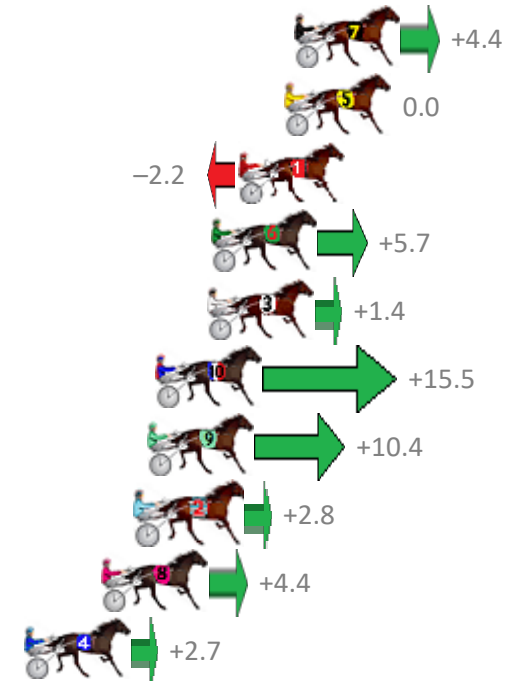

Redcliffe Race 9 Distance 1780m

Thursday, 11 July 2019

Gross Time: 2:10.10 MileRate: 1:57.60 LeadTime: 11.20s First Qtr: 28.90s Second Qtr: 31.30s Third Qtr: 29.10s Fourth Qtr: 29.60s

NoHorse	Plc	Margin	Time	800Time (W)	400 Time (W)
7 BURNING AMBITION	1	0.0m	2:10.10	58.38s (0)	29.27s (0)
5 LISA LINCOLN	2	0.4m	2:10.13	58.70s (1)	29.48s (1)
1 STEVIE DEE	3	2.2m	2:10.26	58.86s (0)	29.76s (0)
6 HEZ RAZOR SHARP	4	3.3m	2:10.34	58.28s (1)	29.05s (1)
3 PAY ME INTEREST	5	3.4m	2:10.35	58.60s (1)	29.36s (1)
10 TROUBLESOME DAVE	6	5.5m	2:10.51	57.56s (1)	28.87s (1)
9 INVITE ONLY	7	5.8m	2:10.53	57.94s (2)	28.61s (2)
2 SUBTLE ADVICE	8	6.2m	2:10.56	58.49s (0)	29.38s (0)
8 MISTER BLACKJACK	9	7.6m	2:10.66	58.38s (2)	29.11s (2)
4 DONNY JONES	10	10.7m	2:10.89	58.50s (0)	29.36s (0)

Finish Position and metres gained from 800m

Sectionals
Powered by

PJ Harness Analyser
Master harness racing with the power of sectionals
Owners, Trainers and Punters - Check out what's new at www.pjdata.com.au

The Racing Queensland Board (trading as Racing Queensland) and provider are not responsible for the completeness or accuracy of any of the information contained herein, and makes no representations about its suitability for any purpose.