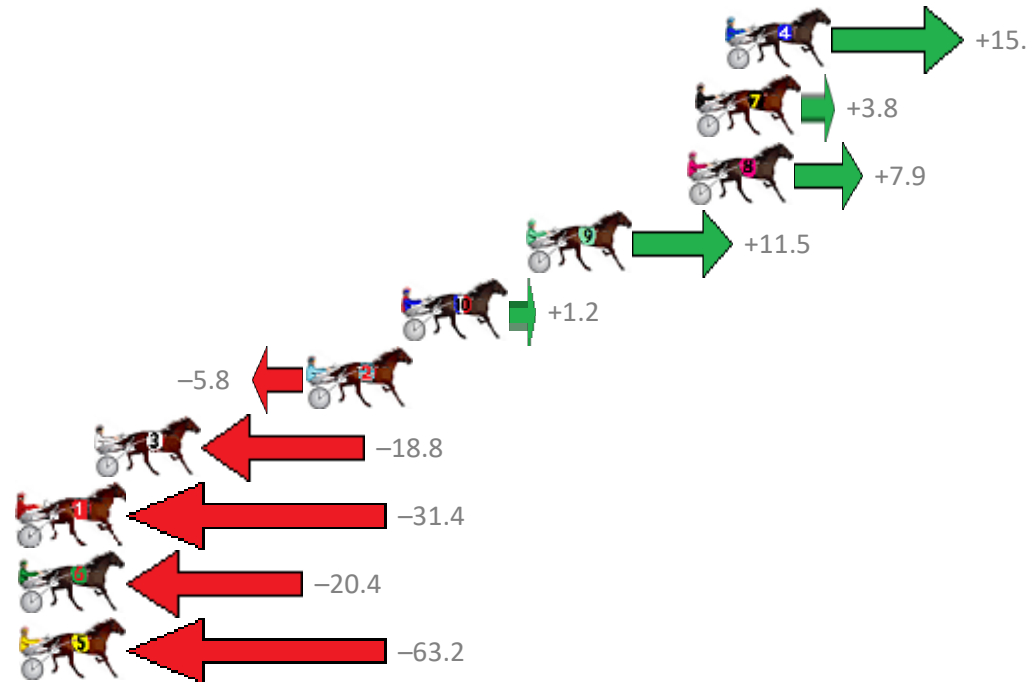

Redcliffe Race 8 Distance 2040m

Thursday, 11 July 2019

Gross Time: 2:30.10 MileRate: 1:58.40 LeadTime: 30.20s First Qtr: 29.40s Second Qtr: 31.00s Third Qtr: 29.50s Fourth Qtr: 30.00s

NoHorse	Plc	Margin	Time	800Time (W)	400 Time (W)
4 ALWAYS AT NIGHT	1	0.0m	2:30.10	58.37s (1)	28.82s (0)
7 JUSTATIC	2	1.2m	2:30.19	59.22s (0)	30.09s (1)
8 JACKS GAMBIT	3	1.5m	2:30.21	58.91s (0)	29.62s (1)
9 LARA BAY	4	7.9m	2:30.69	58.64s (1)	30.11s (3)
10 DOLLARBILL	5	12.8m	2:31.06	59.41s (0)	30.12s (0)
2 FORTES IN FIDE	6	16.6m	2:31.35	59.93s (1)	30.24s (2)
3 TANYAS PAST	7	25.0m	2:31.98	60.90s (1)	30.96s (1)
1 OSCARS GLORY	8	31.4m	2:32.46	61.84s (0)	32.15s (0)
6 KISS CAM	9	36.2m	2:32.82	61.02s (2)	32.22s (2)
5 DYNAMIC DEEJAY	10	64.8m	2:34.96	64.20s (1)	33.45s (1)

Finish Position and metres gained from 800m

Sectionals
Powered by

PJ Harness Analyser
Master harness racing with the power of sectionals
Owners, Trainers and Punters - Check out what's new at www.pjdata.com.au

The Racing Queensland Board (trading as Racing Queensland) and provider are not responsible for the completeness or accuracy of any of the information contained herein, and makes no representations about its suitability for any purpose.