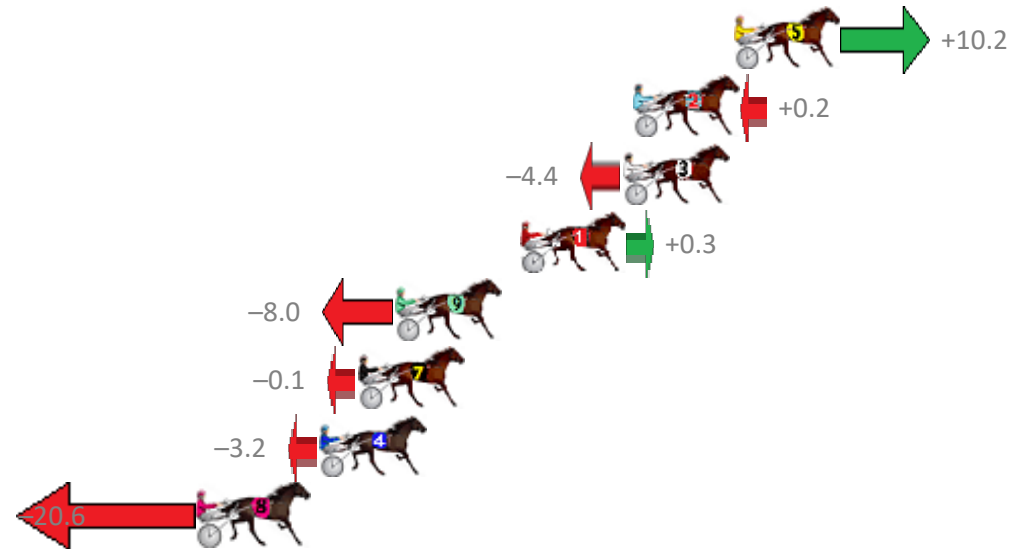

Redcliffe Race 4 Distance 1780m

Thursday, 11 July 2019

Gross Time: 2:11.00 MileRate: 1:58.50 LeadTime: 11.10s First Qtr: 30.30s Second Qtr: 31.40s Third Qtr: 29.00s Fourth Qtr: 29.20s

NoHorse	Plc	Margin	Time	800Time (W)	400 Time (W)
5 ELMAUR JOY	1	0.0m	2:11.00	57.46s (1)	29.02s (2)
2 MEGIDDO	2	4.0m	2:11.29	58.19s (0)	29.19s (0)
3 STUDLEIGH WILL	3	4.4m	2:11.32	58.52s (0)	29.52s (0)
1 TELL THE FUTURE	4	8.5m	2:11.62	58.18s (0)	29.16s (0)
9 FUI FUI	5	13.4m	2:11.98	58.78s (1)	29.71s (1)
7 ARTS PEREGRINE	6	14.9m	2:12.09	58.21s (1)	29.62s (2)
4 FLASHING GOOD TIME	7	16.4m	2:12.20	58.43s (0)	29.54s (1)
8 MIRACLESDOAPPEN	8	21.2m	2:12.55	59.70s (1)	30.63s (1)

Finish Position and metres gained from 800m

Sectionals
Powered by

PJ Harness Analyser
Master harness racing with the power of sectionals
Owners, Trainers and Punters - Check out what's new at www.pjdata.com.au

The Racing Queensland Board (trading as Racing Queensland) and provider are not responsible for the completeness or accuracy of any of the information contained herein, and makes no representations about its suitability for any purpose.