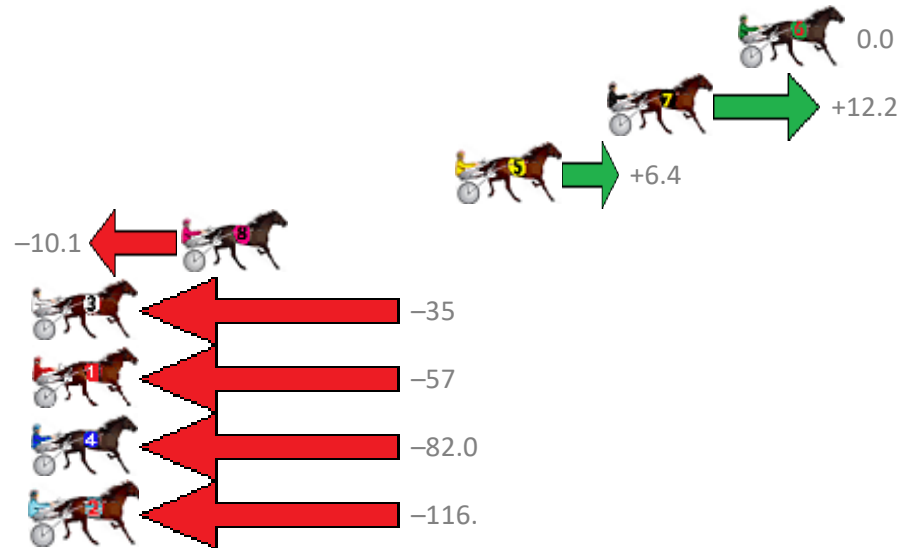

Finish Position and metres gained from 800m

Sectionals
Powered by

PJ Harness Analyser
Master harness racing with the power of sectionals
Owners, Trainers and Punters - Check out what's new at www.pjdata.com.au