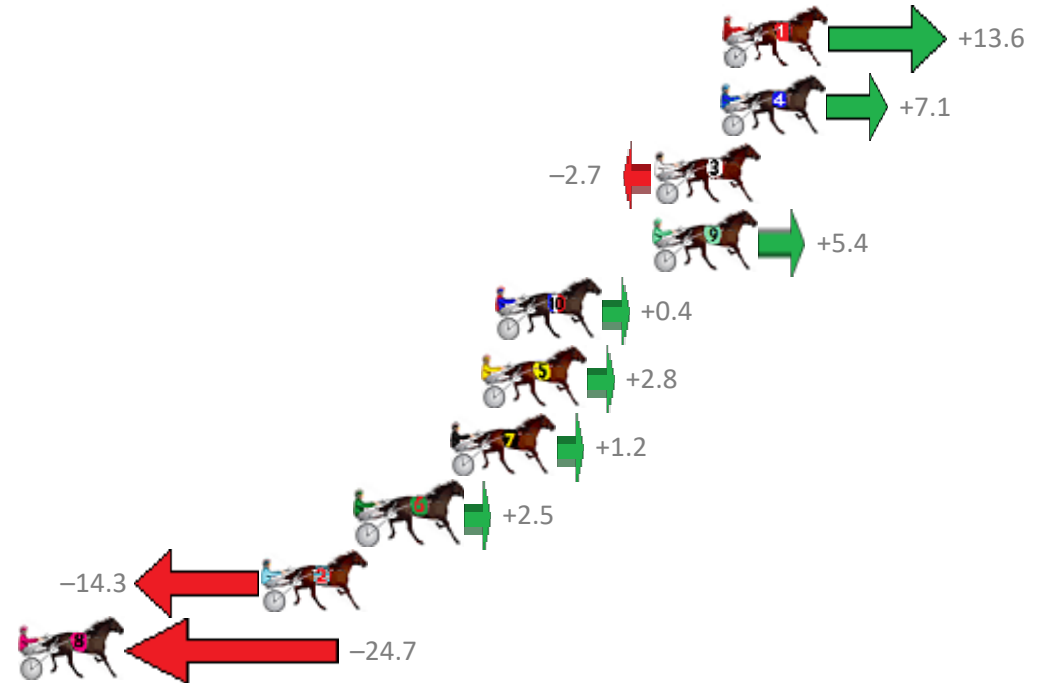

Albion Park Race 4 Distance 2138m

Friday, 12 July 2019

Gross Time: 2:33.10 MileRate: 1:55.20 LeadTime: 36.00s First Qtr: 29.50s Second Qtr: 30.10s Third Qtr: 27.90s Fourth Qtr: 29.60s

No Horse	Plc	Margin	Time	800Time (W)	400 Time (W)
1 IN THE PAPER	1	0.0m	2:33.10	56.52s (0)	28.43s (2)
4 RANDOM TASK	2	0.1m	2:33.11	56.99s (2)	29.56s (2)
3 FEELINGFORAMIRACLE	3	2.7m	2:33.30	57.69s (0)	29.80s (0)
9 SOLDIER OF FORTUNE	4	2.8m	2:33.31	57.11s (1)	29.36s (1)
10 JACKS AT THE BEACH	5	9.0m	2:33.77	57.47s (0)	29.29s (0)
5 SHADOW HUNTER	6	9.6m	2:33.81	57.30s (1)	29.42s (1)
7 LUCKY LYLA	7	10.8m	2:33.90	57.41s (2)	29.70s (2)
6 MORTENSON	8	14.5m	2:34.17	57.32s (2)	28.75s (1)
2 THE IDEAL DANCER	9	18.3m	2:34.45	58.53s (1)	30.85s (1)
8 MISSINMEMATE	10	29.9m	2:35.31	59.28s (0)	31.18s (0)

Finish Position and metres gained from 800m

Sectionals
Powered by

PJ Harness Analyser
Master harness racing with the power of sectionals
Owners, Trainers and Punters - Check out what's new at www.pjdata.com.au

The Racing Queensland Board (trading as Racing Queensland) and provider are not responsible for the completeness or accuracy of any of the information contained herein, and makes no representations about its suitability for any purpose.