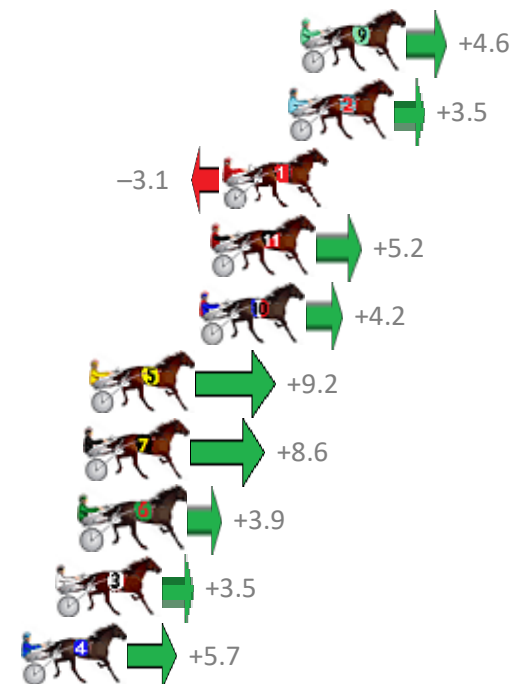

Albion Park Race 3 Distance 1660m

Friday, 12 July 2019

Gross Time: 1:58.60 MileRate: 1:55.00 LeadTime: 3.50s First Qtr: 28.40s Second Qtr: 30.60s Third Qtr: 28.00s Fourth Qtr: 28.10s

No Horse	Plc	Margin	Time	800Time (W)	400 Time (W)
9 THE GOLDEN CROSS	1	0.0m	1:58.60	55.78s (0)	27.80s (0)
2 BRADS LUCK	2	0.5m	1:58.64	55.85s (1)	28.11s (1)
1 ALPHA STYX	3	3.1m	1:58.82	56.32s (0)	28.32s (0)
11 JANIES GOT A GUN	4	3.6m	1:58.85	55.74s (0)	27.76s (0)
10 SPRING CAMPAIGN	5	4.0m	1:58.88	55.81s (1)	28.04s (1)
5 LONG HOT SUMMER	6	8.4m	1:59.19	55.45s (0)	27.69s (1)
7 EARL JUJON	7	8.6m	1:59.20	55.50s (1)	27.68s (2)
6 BEEF CITY BLAZE	8	8.7m	1:59.21	55.83s (1)	28.04s (1)
3 LIFEINHEAVEN	9	9.7m	1:59.28	55.85s (0)	27.87s (0)
4 SON OF MARA	10	11.1m	1:59.38	55.70s (2)	28.19s (2)

Finish Position and metres gained from 800m

Sectionals
Powered by

PJ Harness Analyser
Master harness racing with the power of sectionals
Owners, Trainers and Punters - Check out what's new at www.pjdata.com.au

The Racing Queensland Board (trading as Racing Queensland) and provider are not responsible for the completeness or accuracy of any of the information contained herein, and makes no representations about its suitability for any purpose.