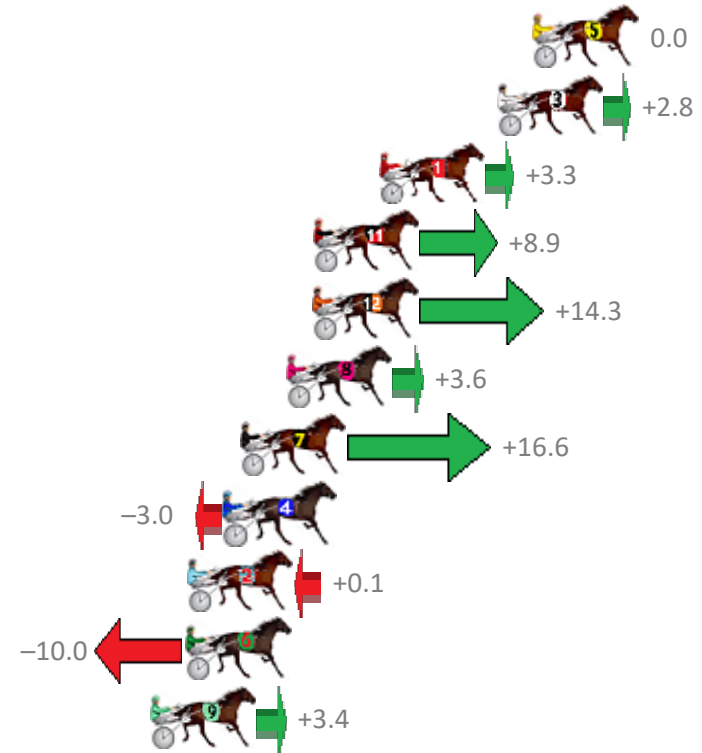

Albion Park Race 1 Distance 1660m

Friday, 12 July 2019

Gross Time: 1:56.40 MileRate: 1:52.80 LeadTime: 3.40s First Qtr: 26.50s Second Qtr: 29.70s Third Qtr: 28.30s Fourth Qtr: 28.50s

No Horse	Plc	Margin	Time	800Time (W)	400 Time (W)
5 JUST SEDUCE ME	1	0.0m	1:56.40	56.80s (0)	28.50s (0)
3 ILLAWONG DREAMTIM	2	1.4m	1:56.50	56.60s (0)	28.29s (0)
1 STITCHED UP	3	6.1m	1:56.83	56.57s (0)	28.24s (1)
11 GETOUTNWALK	4	8.7m	1:57.02	56.17s (0)	27.94s (1)
12 RUTHLESS ARMBRO	5	8.7m	1:57.02	55.78s (1)	27.67s (3)
8 GREGS LEGACY	6	9.8m	1:57.10	56.54s (0)	28.23s (0)
7 RUN BOY RUN	7	11.6m	1:57.23	55.62s (1)	27.69s (2)
4 MACHIN OUT	8	12.2m	1:57.27	57.01s (1)	28.76s (2)
2 PLATINUM ROULETTE	9	13.7m	1:57.38	56.79s (1)	28.56s (2)
6 WITH AUTHORITY	10	13.8m	1:57.38	57.51s (1)	29.21s (1)
9 SPEEDIE MCARDLE	11	15.2m	1:57.48	56.56s (1)	28.34s (2)

Finish Position and metres gained from 800m

Sectionals
Powered by

PJ Harness Analyser
Master harness racing with the power of sectionals
Owners, Trainers and Punters - Check out what's new at www.pjdata.com.au

The Racing Queensland Board (trading as Racing Queensland) and provider are not responsible for the completeness or accuracy of any of the information contained herein, and makes no representations about its suitability for any purpose.