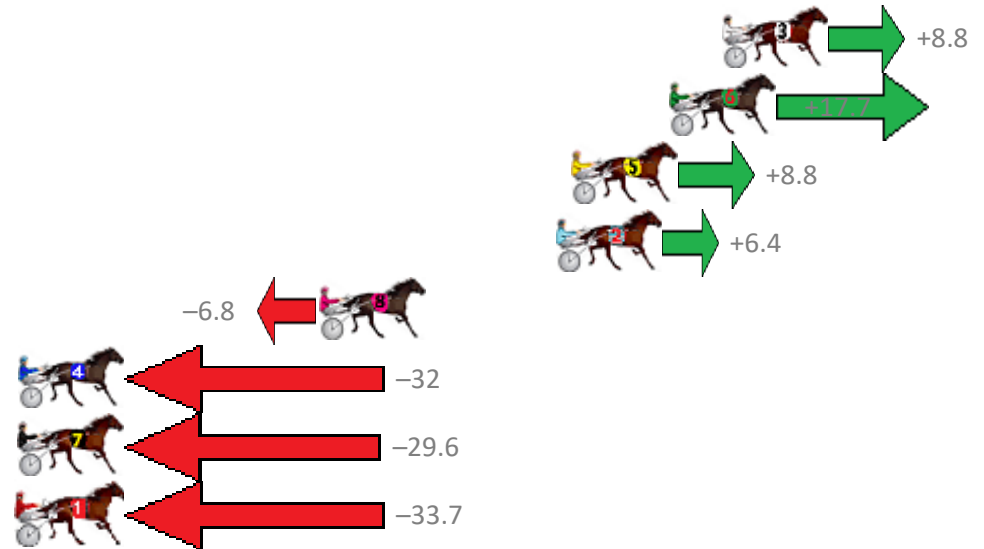

Albion Park Race 5 Distance 2138m

Friday, 12 July 2019

Gross Time: 2:32.50 MileRate: 1:54.80 LeadTime: 35.00s First Qtr: 29.20s Second Qtr: 29.60s Third Qtr: 29.00s Fourth Qtr: 29.70s

No Horse	Plc	Margin	Time	800Time (W)	400 Time (W)
3 ONE WISE MAN	1	0.0m	2:32.50	58.05s (2)	29.70s (0)
6 CASINO TOMMY	2	2.1m	2:32.66	57.40s (2)	29.22s (1)
5 OUR MELS DREAM	3	6.0m	2:32.95	58.05s (2)	29.73s (0)
2 RORY MACH	4	6.6m	2:32.99	58.23s (1)	29.37s (2)
8 CROWNING GLORY	5	16.0m	2:33.69	59.20s (0)	29.46s (0)
4 COMPLY OR DIE	6	31.5m	2:34.84	61.01s (0)	31.27s (0)
7 DIVAS DELIGHT	7	36.6m	2:35.22	60.87s (1)	30.83s (1)
1 FARRAHFOWLER	8	38.7m	2:35.37	61.17s (0)	31.37s (1)

Finish Position and metres gained from 800m

Sectionals
Powered by

PJ Harness Analyser
Master harness racing with the power of sectionals
Owners, Trainers and Punters - Check out what's new at www.pjdata.com.au

The Racing Queensland Board (trading as Racing Queensland) and provider are not responsible for the completeness or accuracy of any of the information contained herein, and makes no representations about its suitability for any purpose.