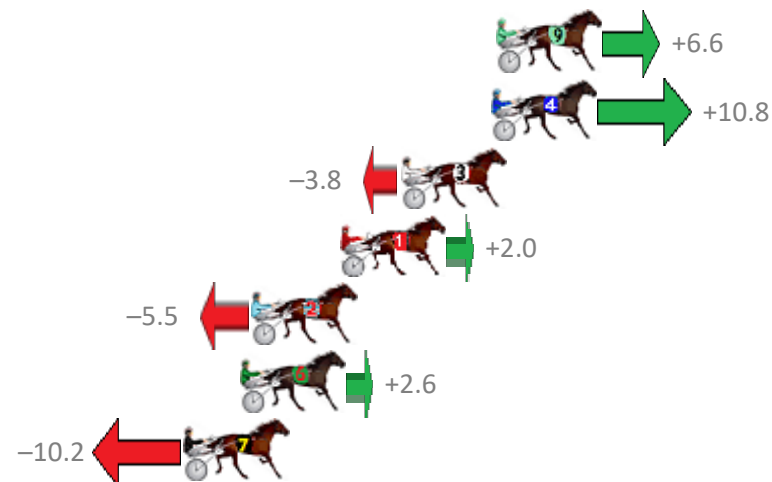

Albion Park Race 7 Distance 1660m

Friday, 12 July 2019

Gross Time: 1:58.30 MileRate: 1:54.70 LeadTime: 3.50s First Qtr: 26.40s Second Qtr: 30.70s Third Qtr: 29.30s Fourth Qtr: 28.40s

No Horse	Plc	Margin	Time	800Time (W)	400 Time (W)
9 SLIPPERY JADE	1	0.0m	1:58.30	57.22s (1)	28.06s (1)
4 KINETIC KATE	2	0.2m	1:58.31	56.92s (1)	27.75s (1)
3 DATTITUDE	3	3.8m	1:58.57	57.97s (0)	28.67s (0)
1 AQUA CRUISER	4	6.2m	1:58.74	57.56s (0)	28.23s (0)
2 ANNAS BEST	5	9.7m	1:58.99	58.10s (0)	28.79s (0)
6 DEVOUGED	6	10.2m	1:59.02	57.51s (0)	28.16s (1)
7 RECIPE FOR DREAMING	7	12.4m	1:59.18	58.44s (1)	29.24s (1)

Finish Position and metres gained from 800m

Sectionals
Powered by

PJ Harness Analyser
Master harness racing with the power of sectionals
Owners, Trainers and Punters - Check out what's new at www.pjdata.com.au

The Racing Queensland Board (trading as Racing Queensland) and provider are not responsible for the completeness or accuracy of any of the information contained herein, and makes no representations about its suitability for any purpose.