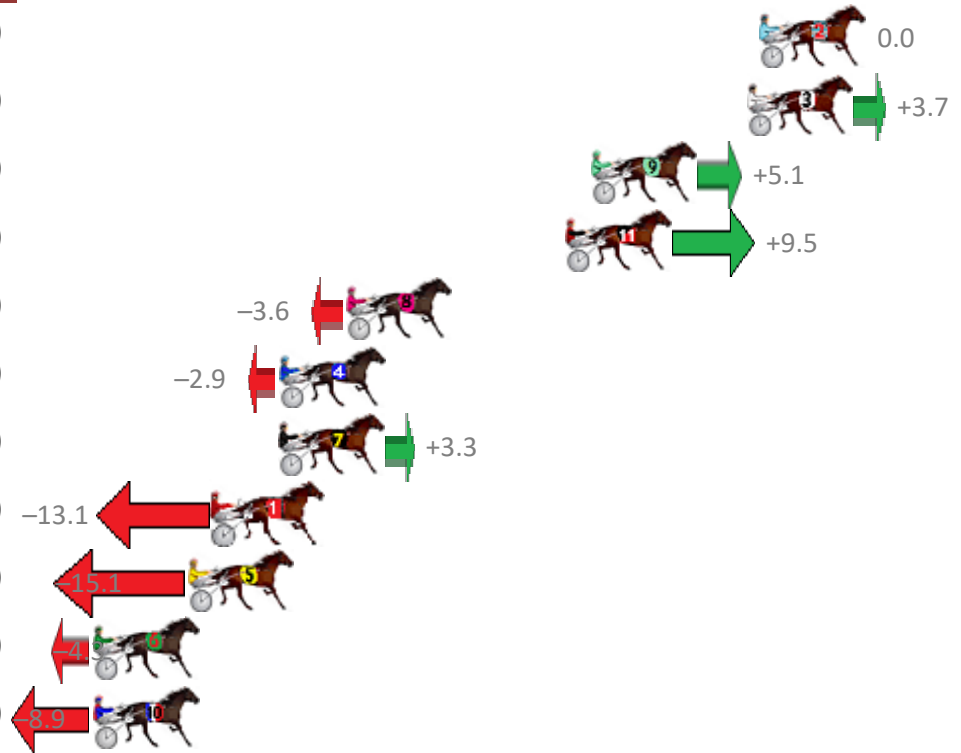

Albion Park Race 6 Distance 1660m

Friday, 12 July 2019

Gross Time: 1:57.90 MileRate: 1:54.30 LeadTime: 3.30s First Qtr: 26.70s Second Qtr: 30.00s Third Qtr: 29.00s Fourth Qtr: 28.90s

No Horse	Plc	Margin	Time	800Time (W)	400 Time (W)
2 PROCUREMENT	1	0.0m	1:57.90	57.90s (0)	28.90s (0)
3 IMPETUOSO	2	0.5m	1:57.94	57.63s (0)	28.63s (0)
9 JUST JOSHIN	3	6.7m	1:58.38	57.53s (1)	28.78s (1)
11 ALLABOUTDREAMS	4	7.7m	1:58.46	57.21s (2)	29.11s (2)
8 THE MONEY BALL	5	16.4m	1:59.08	58.16s (0)	28.94s (0)
4 CAESARS ASTRUM	6	19.1m	1:59.28	58.11s (1)	29.28s (1)
7 RANCHO MAN	7	19.1m	1:59.28	57.66s (1)	28.95s (2)
1 CHANCELESS CENTURY	8	21.7m	1:59.47	58.85s (0)	29.69s (0)
5 FOR ALL WE KNOW	9	22.7m	1:59.54	58.99s (1)	30.24s (1)
6 SIRIUS VICKI	10	26.5m	1:59.81	58.21s (2)	30.11s (2)
10 WHERE'S TASCOTT	11	26.5m	1:59.81	58.54s (0)	29.21s (0)

Finish Position and metres gained from 800m

Sectionals
Powered by

PJ Harness Analyser
Master harness racing with the power of sectionals
Owners, Trainers and Punters - Check out what's new at www.pjdata.com.au

The Racing Queensland Board (trading as Racing Queensland) and provider are not responsible for the completeness or accuracy of any of the information contained herein, and makes no representations about its suitability for any purpose.