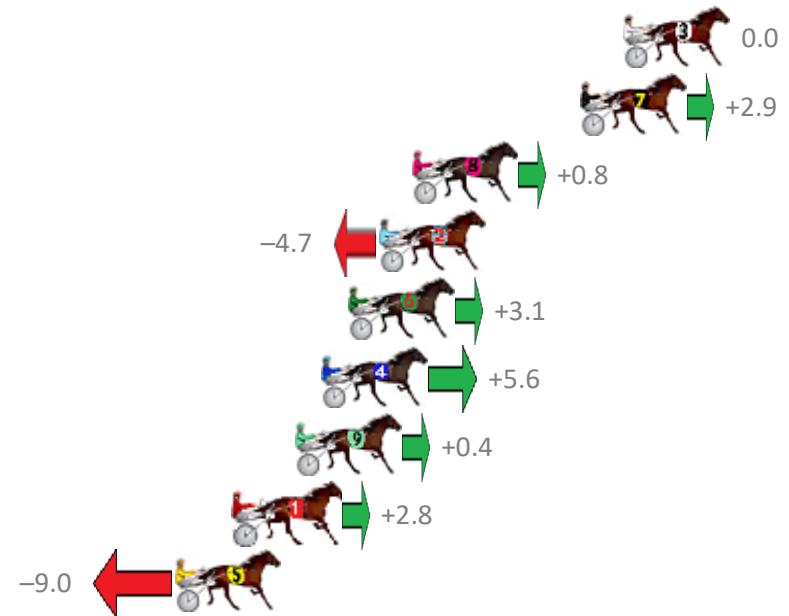

Albion Park Race 8 Distance 1660m

Friday, 12 July 2019

Gross Time: 1:58.30 MileRate: 1:54.60 LeadTime: 3.60s First Qtr: 27.70s Second Qtr: 31.10s Third Qtr: 28.40s Fourth Qtr: 27.50s

No Horse	Plc	Margin	Time	800Time (W)	400 Time (W)
3 TRAIN WRECK	1	0.0m	1:58.30	55.90s (0)	27.50s (0)
7 JILLIBY MAKO	2	1.7m	1:58.42	55.70s (1)	27.30s (1)
8 SCHOUTEN ISLAND	3	8.4m	1:58.88	55.84s (0)	27.35s (0)
2 GOVINNI	4	9.7m	1:58.97	56.23s (0)	27.75s (0)
6 THANKS JACK	5	10.9m	1:59.05	55.68s (0)	27.16s (0)
4 SONNY ORLANDO	6	12.0m	1:59.13	55.51s (1)	27.06s (1)
9 MELANNA BEACH	7	13.0m	1:59.19	55.87s (1)	27.46s (2)
1 TAYLAH STUDLEIGH	8	15.4m	1:59.36	55.70s (0)	27.16s (0)
5 HAPPY FEELINGS	9	17.8m	1:59.52	56.53s (1)	28.06s (1)

Finish Position and metres gained from 800m

Sectionals
Powered by

PJ Harness Analyser
Master harness racing with the power of sectionals
Owners, Trainers and Punters - Check out what's new at www.pjdata.com.au

The Racing Queensland Board (trading as Racing Queensland) and provider are not responsible for the completeness or accuracy of any of the information contained herein, and makes no representations about its suitability for any purpose.