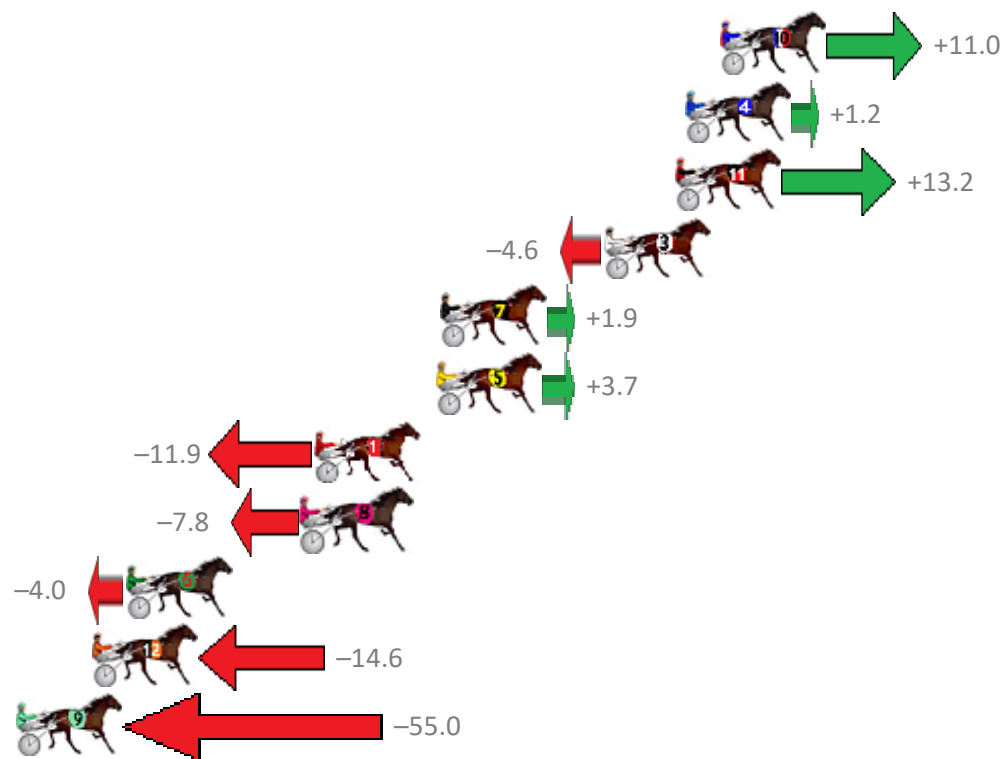

Albion Park Race 2 Distance 2138m

Friday, 12 July 2019

Gross Time: 2:34.50 MileRate: 1:56.30 LeadTime: 37.60s First Qtr: 30.40s Second Qtr: 29.20s Third Qtr: 28.10s Fourth Qtr: 29.20s

No Horse	Plc	Margin	Time	800Time (W)	400 Time (W)
10 CC JONES	1	0.0m	2:34.50	56.51s (1)	28.57s (1)
4 COBBLER LANE	2	1.4m	2:34.60	57.21s (1)	29.30s (1)
11 THE BIG SHOW	3	1.8m	2:34.63	56.35s (1)	28.34s (1)
3 AMILLION PROMISES	4	4.6m	2:34.84	57.63s (0)	29.52s (0)
7 NIFTY STUDLEIGH	5	11.1m	2:35.31	57.16s (0)	28.93s (0)
5 GUNRNEEDABIGRBOAT	6	11.3m	2:35.32	57.03s (2)	29.21s (3)
1 THATS BETTOR	7	16.1m	2:35.68	58.15s (0)	30.01s (0)
8 JOHNNYCAKE	8	16.6m	2:35.71	57.86s (0)	29.64s (0)
6 REGAL NIGHTSHADE	9	23.6m	2:36.22	57.59s (1)	29.78s (2)
12 NADEEN FRANCO	10	25.0m	2:36.32	58.35s (2)	30.54s (2)
9 NICOPOLIS	11	61.8m	2:39.01	61.24s (1)	33.40s (1)

Finish Position and metres gained from 800m

Sectionals
Powered by

PJ Harness Analyser
Master harness racing with the power of sectionals
Owners, Trainers and Punters - Check out what's new at www.pjdata.com.au

The Racing Queensland Board (trading as Racing Queensland) and provider are not responsible for the completeness or accuracy of any of the information contained herein, and makes no representations about its suitability for any purpose.