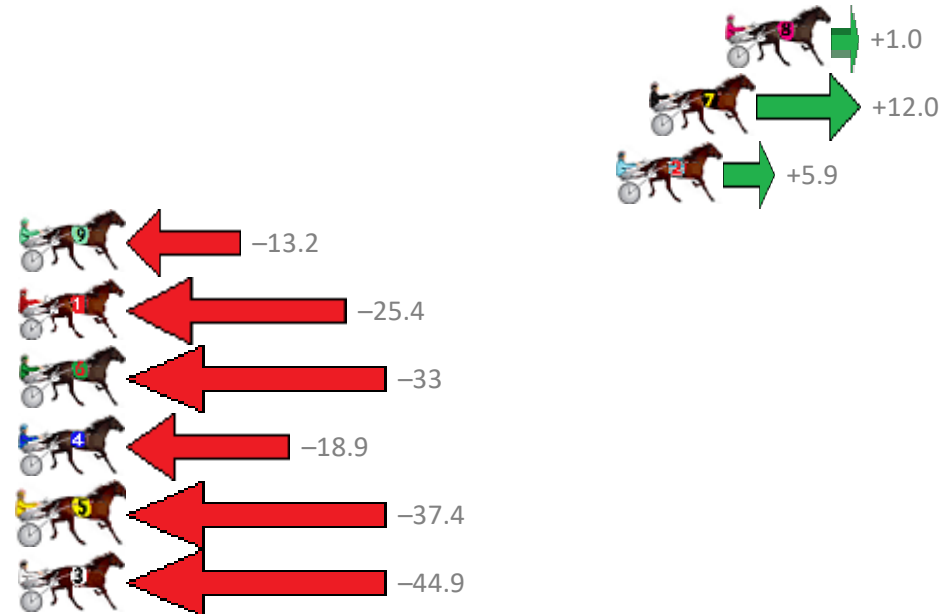

Redcliffe Race 7 Distance 1780m

Thursday, 18 July 2019

Gross Time: 2:08.80 MileRate: 1:56.40 LeadTime: 11.50s First Qtr: 28.10s Second Qtr: 30.60s Third Qtr: 28.80s Fourth Qtr: 29.80s

NoHorse	Plc	Margin	Time	800Time (W)	400 Time (W)
8 ZAC MAC	1	0.0m	2:08.80	58.53s (1)	29.80s (0)
7 SWEET AS CANDY	2	3.0m	2:09.02	57.72s (1)	28.62s (1)
2 LOCHINVER	3	4.3m	2:09.12	58.17s (1)	29.06s (1)
9 LONG TERM FELLA	4	28.8m	2:10.95	59.57s (0)	30.14s (1)
1 STEVEEJAY	5	35.2m	2:11.42	60.46s (0)	30.86s (0)
6 TOP TRIO	6	38.4m	2:11.66	61.00s (1)	31.92s (1)
4 VANDE VELDE	7	40.9m	2:11.85	59.98s (0)	30.82s (0)
5 BLUE POINTER	8	42.4m	2:11.96	61.34s (0)	31.75s (0)
3 HOT DOGMA	9	44.9m	2:12.15	61.89s (0)	32.36s (0)

Finish Position and metres gained from 800m

Sectionals
Powered by

PJ Harness Analyser
Master harness racing with the power of sectionals
Owners, Trainers and Punters - Check out what's new at www.pjdata.com.au

The Racing Queensland Board (trading as Racing Queensland) and provider are not responsible for the completeness or accuracy of any of the information contained herein, and makes no representations about its suitability for any purpose.