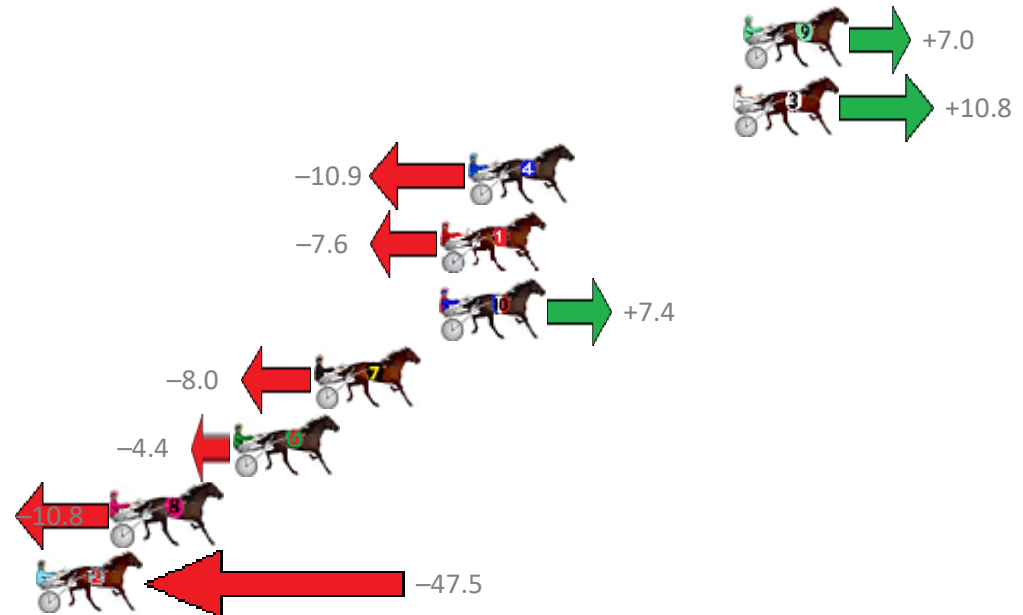

Redcliffe Race 9 Distance 2040m

Thursday, 18 July 2019

Gross Time: 2:30.70 MileRate: 1:58.90 LeadTime: 31.40s First Qtr: 31.00s Second Qtr: 30.40s Third Qtr: 28.60s Fourth Qtr: 29.30s

NoHorse	Plc	Margin	Time	800Time (W)	400 Time (W)
9 ELMAUR JOY	1	0.0m	2:30.70	57.39s (1)	28.90s (2)
3 ALWAYS IN COMMAND	2	0.4m	2:30.73	57.12s (2)	29.33s (2)
4 BARA CHARLOTTE	3	10.9m	2:31.50	58.69s (0)	29.95s (0)
1 PITTSWORTH MAN	4	12.0m	2:31.58	58.45s (0)	29.56s (0)
10 SPONDOOLEY	4	12.0m	2:31.58	57.36s (0)	29.23s (2)
7 BEEF CITY BLAZE	6	17.0m	2:31.95	58.48s (0)	29.59s (0)
6 LURAH	7	20.2m	2:32.18	58.22s (1)	30.18s (3)
8 BIG IN AMERICA	8	25.0m	2:32.53	58.68s (0)	30.19s (1)
2 BARA JAYLA	9	49.7m	2:34.34	61.34s (1)	32.59s (1)

Finish Position and metres gained from 800m

Sectionals
Powered by

PJ Harness Analyser
Master harness racing with the power of sectionals
Owners, Trainers and Punters - Check out what's new at www.pjdata.com.au

The Racing Queensland Board (trading as Racing Queensland) and provider are not responsible for the completeness or accuracy of any of the information contained herein, and makes no representations about its suitability for any purpose.