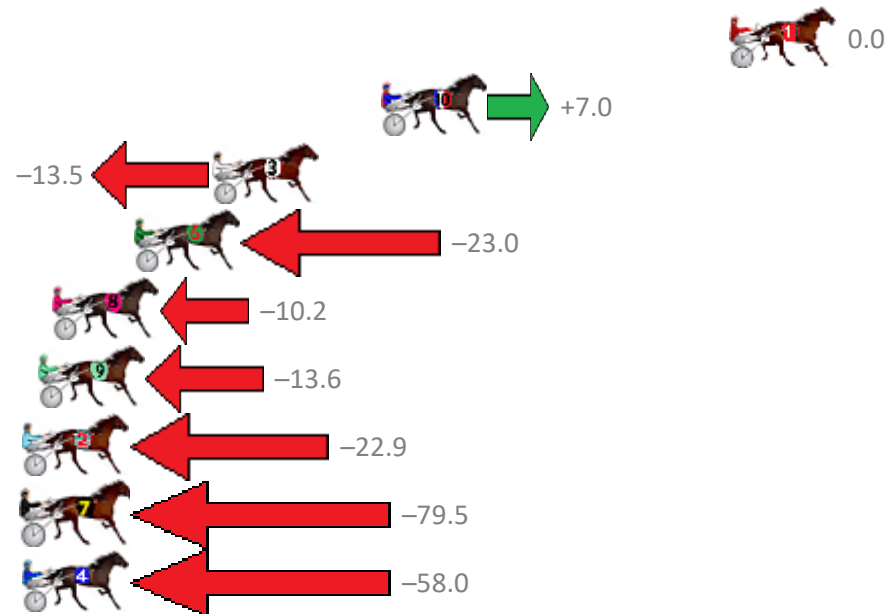

Redcliffe Race 2 Distance 1780m

Thursday, 18 July 2019

Gross Time: 2:11.30 MileRate: 1:58.70 LeadTime: 11.70s First Qtr: 29.50s Second Qtr: 30.80s Third Qtr: 28.60s Fourth Qtr: 30.70s

NoHorse	Plc	Margin	Time	800Time (W)	400 Time (W)
1 HADLEY	1	0.0m	2:11.30	59.30s (0)	30.70s (0)
10 RANCHO MAN	2	13.8m	2:12.36	58.78s (1)	29.64s (1)
3 WHERE'S TASCOTT	3	20.5m	2:12.87	60.30s (1)	30.95s (1)
6 CHANCELESS CENTURY	4	23.6m	2:13.11	61.00s (1)	31.59s (0)
8 OUR MASQUERADE	5	26.8m	2:13.36	60.06s (1)	30.62s (2)
9 ASHLEE NITRO	6	27.4m	2:13.40	60.31s (0)	31.11s (1)
2 ROCK THE HOUSE	7	34.9m	2:13.98	61.00s (1)	31.80s (2)
7 BUTCHERFEELGOOD	8	87.5m	2:18.02	65.19s (0)	35.68s (0)
4 NEVASANO	9	93.0m	2:18.44	63.60s (0)	32.85s (0)

Finish Position and metres gained from 800m

Sectionals
Powered by

PJ Harness Analyser
Master harness racing with the power of sectionals
Owners, Trainers and Punters - Check out what's new at www.pjdata.com.au

The Racing Queensland Board (trading as Racing Queensland) and provider are not responsible for the completeness or accuracy of any of the information contained herein, and makes no representations about its suitability for any purpose.