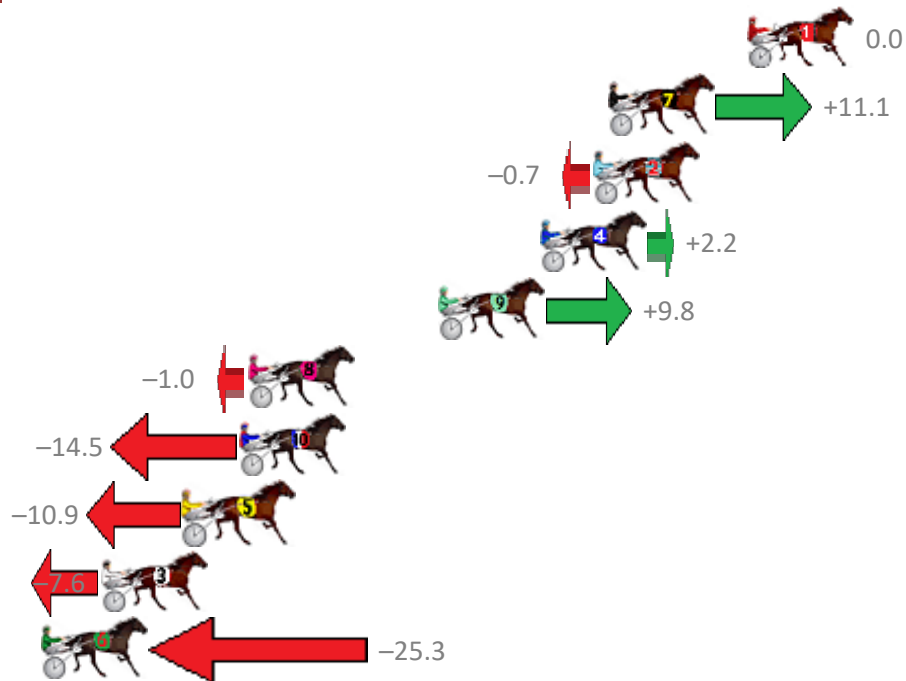

Redcliffe Race 8 Distance 2040m

Thursday, 18 July 2019

Gross Time: 2:29.50 MileRate: 1:58.00 LeadTime: 31.50s First Qtr: 30.60s Second Qtr: 29.60s Third Qtr: 28.40s Fourth Qtr: 29.40s

NoHorse	Plc	Margin	Time	800Time (W)	400 Time (W)
1 MADAME LEZA	1	0.0m	2:29.50	57.80s (0)	29.40s (0)
7 SUBTLE ADVICE	2	5.5m	2:29.90	57.00s (0)	28.79s (0)
2 THE HARLEM HAMMER	3	6.1m	2:29.95	57.85s (0)	29.51s (0)
4 BURNING AMBITION	4	8.2m	2:30.10	57.64s (0)	29.33s (0)
9 BALLATOR THOR	5	12.2m	2:30.40	57.09s (0)	28.94s (0)
8 KARLOO MAC	6	19.8m	2:30.96	57.87s (1)	29.53s (1)
10 RANDOM TASK	7	20.1m	2:30.98	58.85s (1)	30.55s (1)
5 FEEL THE REIGN	8	22.3m	2:31.14	58.59s (1)	30.10s (1)
3 DARBY BRIGHTS	9	25.6m	2:31.38	58.35s (2)	29.68s (2)
6 MUCHO MACHO MAN	10	35.7m	2:32.12	59.63s (2)	31.11s (2)

Finish Position and metres gained from 800m

Sectionals
Powered by

PJ Harness Analyser
Master harness racing with the power of sectionals
Owners, Trainers and Punters - Check out what's new at www.pjdata.com.au

The Racing Queensland Board (trading as Racing Queensland) and provider are not responsible for the completeness or accuracy of any of the information contained herein, and makes no representations about its suitability for any purpose.