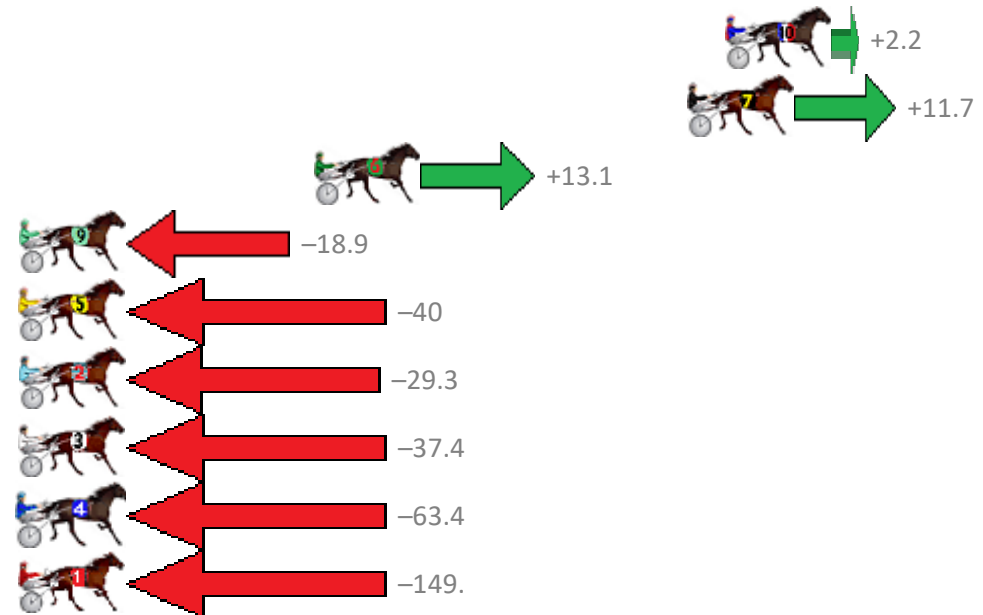

Redcliffe Race 4 Distance 1780m

Thursday, 18 July 2019

Gross Time: 2:10.80 MileRate: 1:58.30 LeadTime: 10.90s First Qtr: 29.70s Second Qtr: 30.50s Third Qtr: 29.70s Fourth Qtr: 30.00s

NoHorse	Plc	Margin	Time	800Time (W)	400 Time (W)
10 MONTANA EXPRESS	1	0.0m	2:10.80	59.54s (1)	30.00s (1)
7 HALLY GUINEVERE	2	1.5m	2:10.91	58.83s (0)	29.77s (1)
6 CHUMP CHOP	3	16.3m	2:12.02	58.72s (1)	29.83s (2)
9 MARTHAS VINEYARD	4	38.1m	2:13.66	61.11s (0)	31.12s (0)
5 ALOT OF COST	5	39.7m	2:13.78	62.66s (0)	32.75s (0)
2 WHATA STRIDE	6	46.7m	2:14.30	61.89s (1)	31.88s (1)
3 MEANT TO BE ME	7	47.6m	2:14.37	62.49s (1)	32.76s (0)
4 AT RANDOM	8	88.4m	2:17.43	64.43s (1)	34.32s (1)
1 LEORYAN	9	158.0m	2:22.65	70.85s (0)	40.44s (0)

Finish Position and metres gained from 800m

Sectionals
Powered by

PJ Harness Analyser
Master harness racing with the power of sectionals
Owners, Trainers and Punters - Check out what's new at www.pjdata.com.au

The Racing Queensland Board (trading as Racing Queensland) and provider are not responsible for the completeness or accuracy of any of the information contained herein, and makes no representations about its suitability for any purpose.