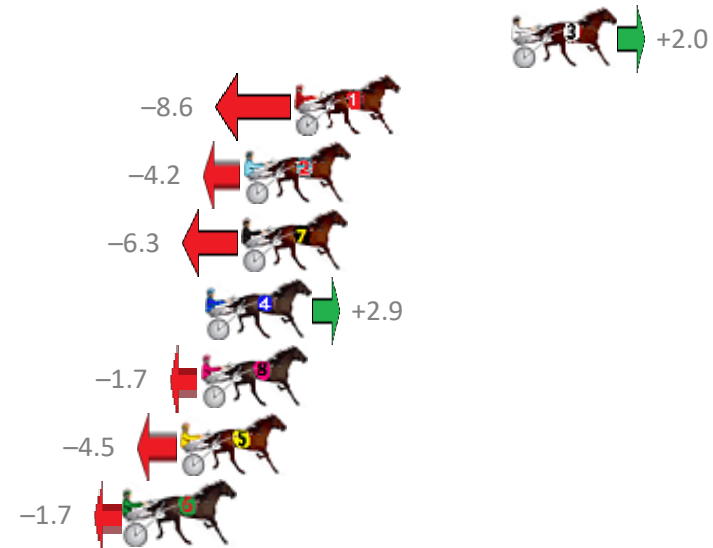

Redcliffe Race 3 Distance 1780m

Thursday, 18 July 2019

Gross Time: 2:11.10 MileRate: 1:58.50 LeadTime: 11.60s First Qtr: 30.00s Second Qtr: 30.90s Third Qtr: 29.40s Fourth Qtr: 29.20s

NoHorse	Plc	Margin	Time	800Time (W)	400 Time (W)
3 KURAHAUPO GAMBLER	1	0.0m	2:11.10	58.45s (1)	29.07s (1)
1 RITCHIE BEE	2	8.6m	2:11.73	59.23s (0)	29.83s (0)
2 IM TOOT	3	10.6m	2:11.87	58.91s (1)	29.54s (1)
7 TANYAS PAST	4	10.7m	2:11.88	59.06s (0)	29.65s (0)
4 CAVALRYMAN	5	12.1m	2:11.98	58.39s (1)	29.37s (2)
8 THREE MUGS IN	6	12.3m	2:12.00	58.72s (1)	29.75s (2)
5 IFOUNDTHEBEACH	7	13.1m	2:12.06	58.93s (0)	29.48s (0)
6 SPLASH OF GOLD	8	15.3m	2:12.22	58.72s (0)	29.34s (1)

Finish Position and metres gained from 800m

Sectionals
Powered by

PJ Harness Analyser
Master harness racing with the power of sectionals
Owners, Trainers and Punters - Check out what's new at www.pjdata.com.au

The Racing Queensland Board (trading as Racing Queensland) and provider are not responsible for the completeness or accuracy of any of the information contained herein, and makes no representations about its suitability for any purpose.