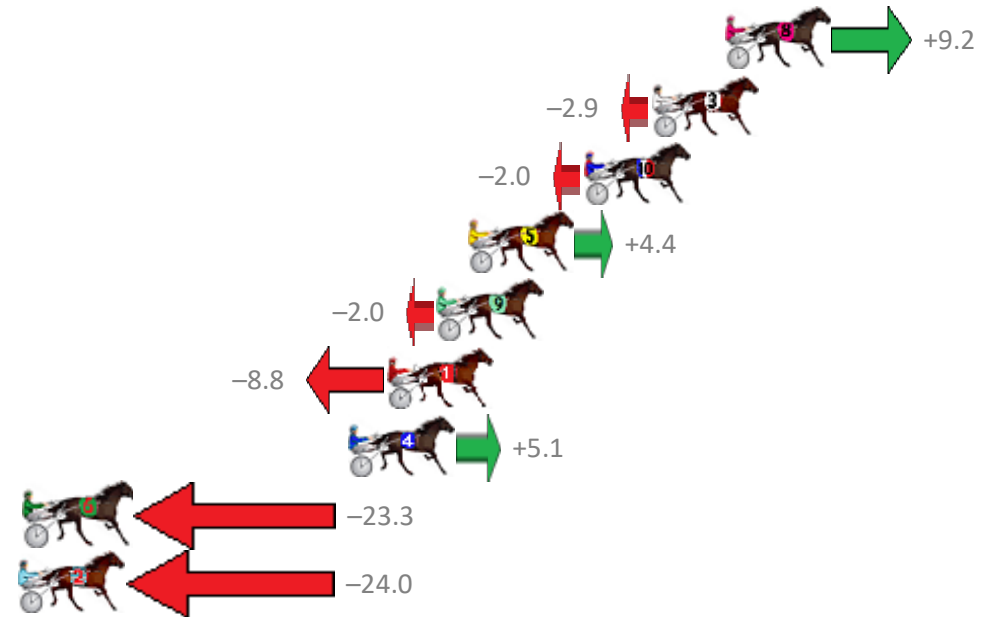

Redcliffe Race 6 Distance 1780m

Thursday, 18 July 2019

Gross Time: 2:11.80 MileRate: 1:59.20 LeadTime: 11.10s First Qtr: 30.50s Second Qtr: 29.80s Third Qtr: 29.20s Fourth Qtr: 31.20s

NoHorse	Plc	Margin	Time	800Time (W)	400 Time (W)
8 FAMOUS SHOES	1	0.0m	2:11.80	59.71s (0)	30.42s (0)
3 NON PASSARE	2	2.9m	2:12.03	60.62s (0)	31.43s (0)
10 JUST JOSHIN	3	5.6m	2:12.24	60.55s (1)	31.32s (1)
5 GHOST GUM	4	10.2m	2:12.60	60.07s (0)	30.89s (0)
9 SCOTT TOM	5	11.4m	2:12.69	60.55s (1)	31.28s (1)
1 DASHING HANNAH	6	13.4m	2:12.85	61.06s (0)	31.81s (0)
4 CROCODILE PRINCESS	7	14.9m	2:12.96	60.01s (1)	31.19s (1)
6 GIVE ME FIFTY	8	27.7m	2:13.96	62.16s (2)	32.71s (2)
2 FEELING CLASSY	9	38.6m	2:14.81	62.21s (1)	33.10s (2)

Finish Position and metres gained from 800m

Sectionals
Powered by

PJ Harness Analyser
Master harness racing with the power of sectionals
Owners, Trainers and Punters - Check out what's new at www.pjdata.com.au

The Racing Queensland Board (trading as Racing Queensland) and provider are not responsible for the completeness or accuracy of any of the information contained herein, and makes no representations about its suitability for any purpose.