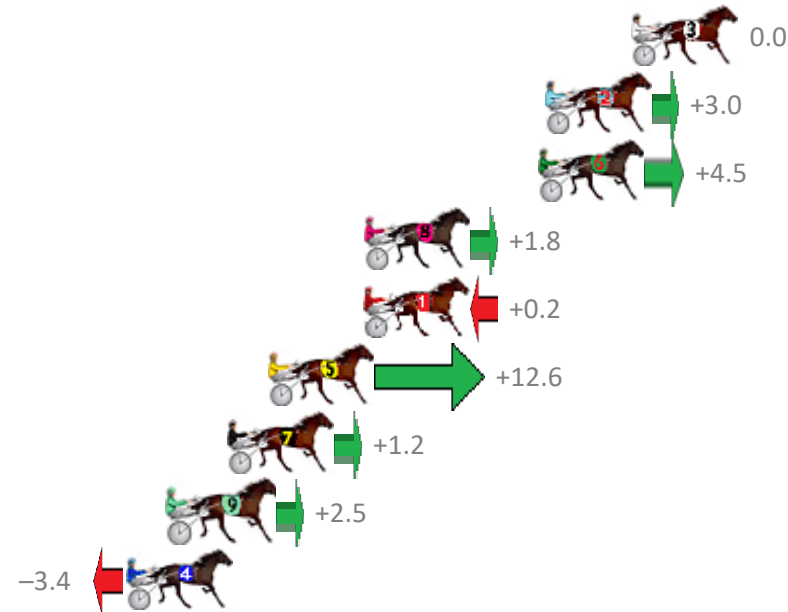

Redcliffe Race 5 Distance 1780m

Thursday, 18 July 2019

Gross Time: 2:10.90 MileRate: 1:58.30 LeadTime: 11.30s First Qtr: 30.80s Second Qtr: 30.80s Third Qtr: 29.60s Fourth Qtr: 28.40s

NoHorse	Plc	Margin	Time	800Time (W)	400 Time (W)
3 BACK PAGE NEWS	1	0.0m	2:10.90	58.00s (0)	28.40s (0)
2 JUSTATIC	2	3.4m	2:11.14	57.78s (0)	28.23s (0)
6 BETTOR BECAUSE	3	3.7m	2:11.16	57.67s (1)	28.17s (1)
8 BROADWATER	4	10.6m	2:11.65	57.87s (1)	28.36s (1)
1 MISS CATALINA	5	10.6m	2:11.65	57.99s (0)	28.43s (0)
5 DATTITUDE	6	14.4m	2:11.92	57.09s (1)	27.92s (1)
7 DYNAMIC DEEJAY	7	16.0m	2:12.04	57.91s (0)	28.44s (0)
9 IMPETUOSO	8	18.3m	2:12.20	57.82s (1)	28.22s (0)
4 ANNAS BEST	9	20.0m	2:12.32	58.25s (1)	28.71s (1)

Finish Position and metres gained from 800m

Sectionals
Powered by

PJ Harness Analyser
Master harness racing with the power of sectionals
Owners, Trainers and Punters - Check out what's new at www.pjdata.com.au

The Racing Queensland Board (trading as Racing Queensland) and provider are not responsible for the completeness or accuracy of any of the information contained herein, and makes no representations about its suitability for any purpose.