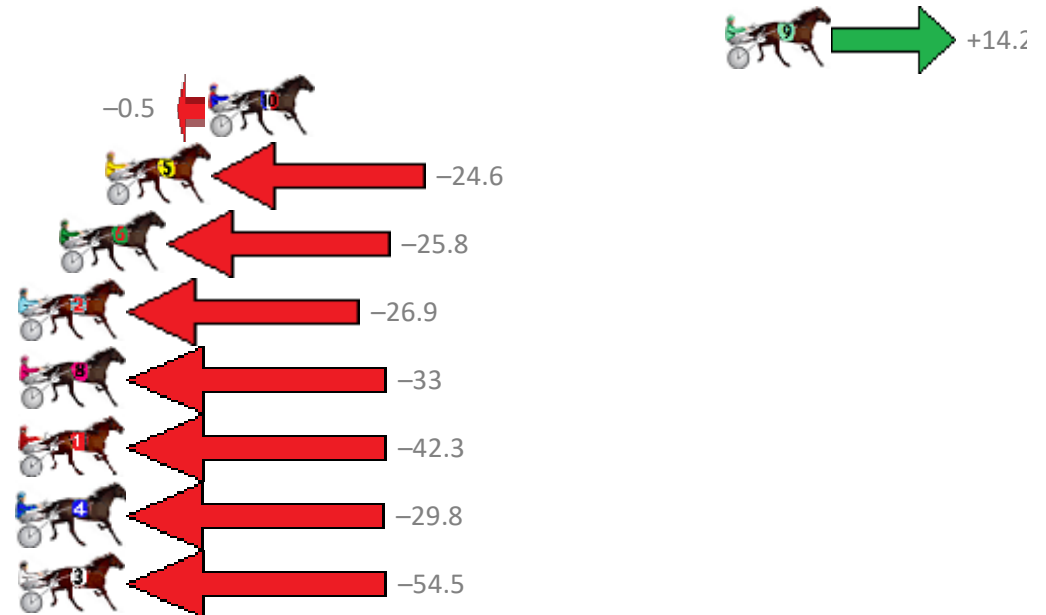

Redcliffe Race 1 Distance 1780m

Thursday, 18 July 2019

Gross Time: 2:10.10 MileRate: 1:57.70 LeadTime: 12.10s First Qtr: 28.70s Second Qtr: 29.40s Third Qtr: 29.50s Fourth Qtr: 30.40s

NoHorse	Plc	Margin	Time	800Time (W)	400 Time (W)
9 SHAZAM SHANNON	1	0.0m	2:10.10	58.84s (1)	29.55s (0)
10 WILD ABOUT TOWN	2	20.5m	2:11.66	59.94s (1)	30.50s (1)
5 THANKHEAVNFORGIRLS	3	24.6m	2:11.97	61.74s (0)	32.27s (0)
6 ALL GOOD WALLY	4	26.4m	2:12.11	61.83s (1)	31.90s (0)
2 MANOFLISA	5	36.9m	2:12.90	61.91s (1)	31.82s (0)
8 ART SUNSET	6	48.1m	2:13.76	62.33s (0)	32.08s (1)
1 FORTYFIVE ROCK	7	53.7m	2:14.18	63.07s (0)	32.67s (0)
4 DOOLITTLE DAISY	8	56.0m	2:14.36	62.13s (1)	32.53s (2)
3 DANCING IN MANOLOS	9	79.7m	2:16.16	63.98s (0)	33.72s (0)

Finish Position and metres gained from 800m

Sectionals
Powered by

PJ Harness Analyser
Master harness racing with the power of sectionals
Owners, Trainers and Punters - Check out what's new at www.pjdata.com.au

The Racing Queensland Board (trading as Racing Queensland) and provider are not responsible for the completeness or accuracy of any of the information contained herein, and makes no representations about its suitability for any purpose.