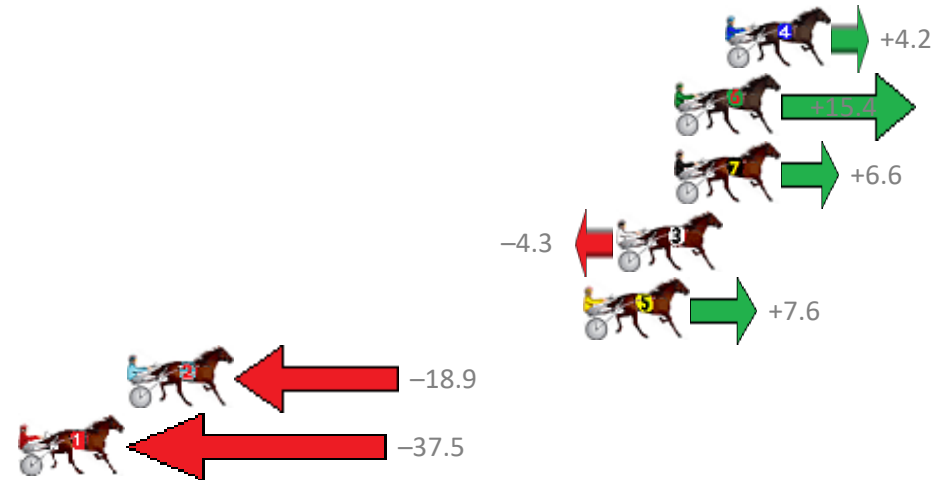

Redcliffe Race 2 Distance 1780m

Thursday, 22 August 2019

Gross Time: 2:12.00 MileRate: 1:59.30 LeadTime: 12.30s First Qtr: 30.00s Second Qtr: 30.50s Third Qtr: 29.60s Fourth Qtr: 29.60s

NoHorse	Plc	Margin	Time	800Time (W)	400 Time (W)
4 GUNNAREIGN	1	0.0m	2:12.00	58.89s (1)	29.32s (1)
6 STEVIE DEE	2	2.0m	2:12.15	58.06s (1)	29.02s (1)
7 LETHAL STAR	2	2.0m	2:12.15	58.71s (1)	29.42s (2)
3 MISS KEESHA	4	4.3m	2:12.32	59.52s (1)	29.92s (0)
5 BIG IN AMERICA	5	5.6m	2:12.41	58.64s (1)	29.27s (2)
2 MEANT TO BE ME	6	23.7m	2:13.75	60.60s (0)	30.66s (0)
1 FLASHING GOOD TIME	7	37.7m	2:14.79	61.98s (0)	32.01s (0)

Finish Position and metres gained from 800m

Sectionals
Powered by

Home of Australian Harness Sectionals

Get your sectionals delivered to your inbox daily

Check out www.pjdata.com.au

The Racing Queensland Board (trading as Racing Queensland) and provider are not responsible for the completeness or accuracy of any of the information contained herein, and makes no representations about its suitability for any purpose.