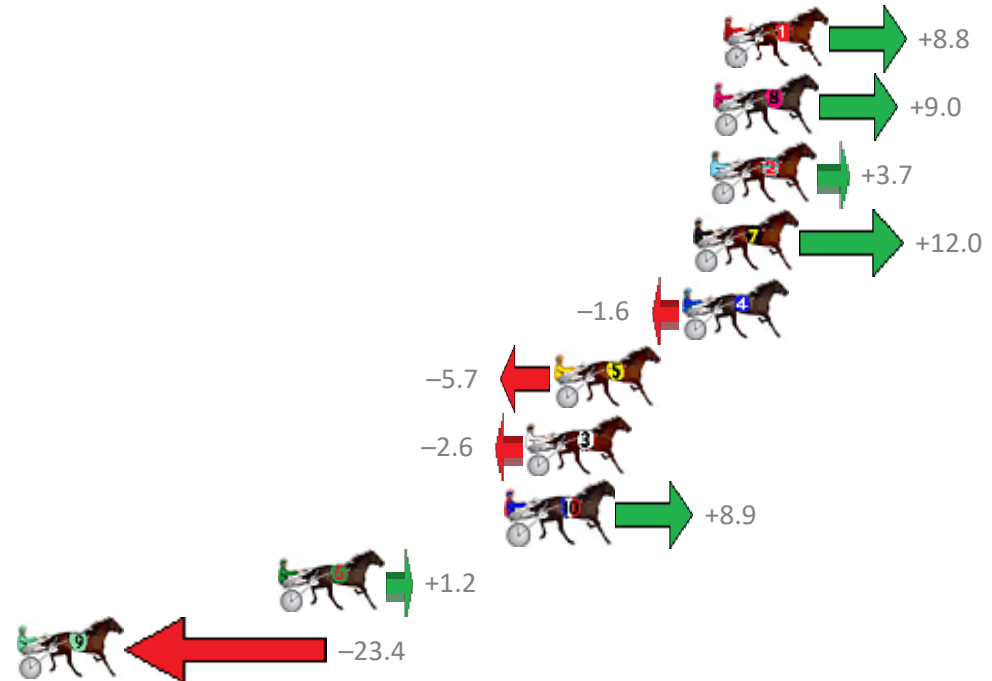

Redcliffe Race 4 Distance 2040m

Thursday, 22 August 2019

Gross Time: 2:32.10 MileRate: 2:00.00 LeadTime: 31.60s First Qtr: 29.80s Second Qtr: 31.00s Third Qtr: 28.60s Fourth Qtr: 31.10s

NoHorse	Plc	Margin	Time	800Time (W)	400 Time (W)
1 PROJECTILE	1	0.0m	2:32.10	59.04s (0)	30.37s (0)
8 RANFURLY RULZ	2	0.4m	2:32.13	59.03s (1)	30.24s (1)
2 COULDNTBETOLD	3	0.5m	2:32.14	59.42s (0)	30.80s (0)
7 OUR UNCLE ALAN	4	1.2m	2:32.19	58.80s (0)	30.12s (0)
4 KISS CAM	5	1.6m	2:32.22	59.82s (0)	31.22s (0)
5 IN THE PAPER	6	6.7m	2:32.62	60.13s (1)	31.59s (1)
3 HEAVENS HURRICANE	7	7.8m	2:32.71	59.89s (1)	31.18s (1)
10 MIDNIGHT BENDER	8	8.5m	2:32.76	59.04s (0)	30.35s (0)
6 MACH TORQUE	9	17.6m	2:33.47	59.61s (1)	30.70s (0)
9 TAKITIMU EXPRESS	10	37.4m	2:35.01	61.45s (1)	32.52s (1)

Finish Position and metres gained from 800m

Sectionals
Powered by

Home of Australian Harness Sectionals

Get your sectionals delivered to your inbox daily

Check out www.pjdata.com.au

The Racing Queensland Board (trading as Racing Queensland) and provider are not responsible for the completeness or accuracy of any of the information contained herein, and makes no representations about its suitability for any purpose.