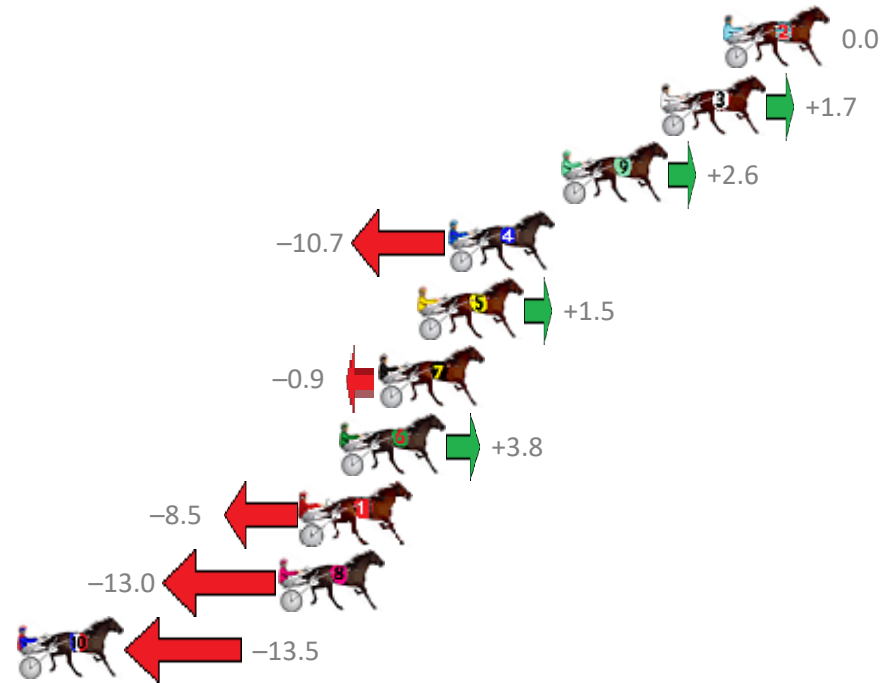

Redcliffe Race 7 Distance 1780m

Thursday, 22 August 2019

Gross Time: 2:11.50 MileRate: 1:58.90 LeadTime: 11.50s First Qtr: 29.50s Second Qtr: 32.70s Third Qtr: 29.80s Fourth Qtr: 28.00s

NoHorse	Plc	Margin	Time	800Time (W)	400 Time (W)
2 CARLOAD	1	0.0m	2:11.50	57.80s (0)	28.00s (0)
3 ILLAWONG DREAMTIM	2	2.5m	2:11.68	57.68s (0)	27.80s (0)
9 PLATINUM ROULETTE	3	6.4m	2:11.95	57.61s (1)	27.80s (2)
4 OYSTER STRIDE	4	10.9m	2:12.26	58.57s (1)	28.54s (1)
5 MAYWYNS BEST	5	12.1m	2:12.35	57.69s (1)	27.87s (2)
7 ZAC MAC	6	13.7m	2:12.46	57.87s (0)	28.01s (1)
6 UNASSUMING CHAMP	7	15.2m	2:12.56	57.53s (1)	27.71s (1)
1 THE HARLEM HAMMER	8	16.7m	2:12.67	58.41s (0)	28.47s (0)
8 THREO	9	17.6m	2:12.73	58.74s (1)	28.64s (1)
10 IMTHE GOLDEN CHILD	10	42.1m	2:14.45	58.78s (1)	28.71s (0)

Finish Position and metres gained from 800m

Sectionals
Powered by

Home of Australian Harness Sectionals

Get your sectionals delivered to your inbox daily

Check out www.pjdata.com.au

The Racing Queensland Board (trading as Racing Queensland) and provider are not responsible for the completeness or accuracy of any of the information contained herein, and makes no representations about its suitability for any purpose.