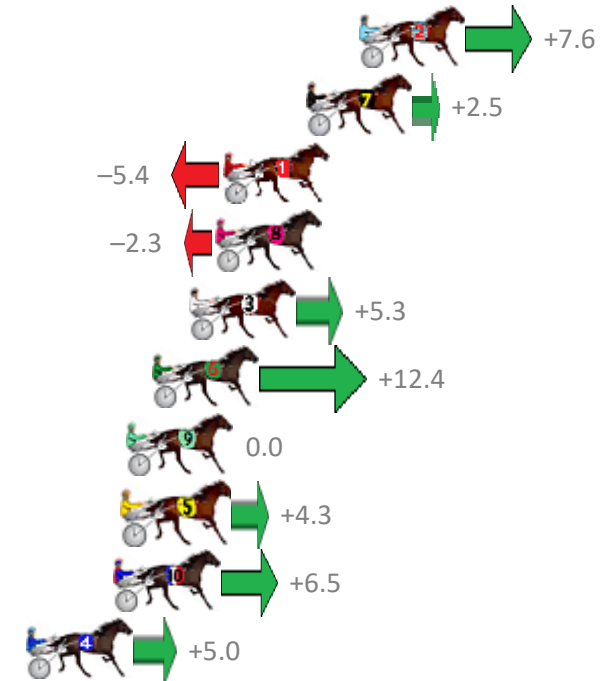

Redcliffe Race 8 Distance 1780m

Thursday, 22 August 2019

Gross Time: 2:10.20 MileRate: 1:57.70 LeadTime: 11.50s First Qtr: 29.20s Second Qtr: 31.00s Third Qtr: 28.70s Fourth Qtr: 29.80s

NoHorse	Plc	Margin	Time	800Time (W)	400 Time (W)
2 IMA BLACK BEAUTY	1	0.0m	2:10.20	57.94s (1)	29.29s (1)
7 IDLE HANDS	2	2.1m	2:10.36	58.32s (0)	29.57s (0)
1 MISSINMEMATE	3	5.4m	2:10.60	58.89s (0)	30.20s (0)
8 ELMS CREEK	4	5.7m	2:10.62	58.67s (1)	30.03s (1)
3 OUR PEPPERJACK	5	6.7m	2:10.70	58.11s (1)	29.46s (1)
6 SPRINGFIELD SPIRIT	6	8.2m	2:10.81	57.59s (1)	28.89s (1)
9 MISTER BLACKJACK	7	9.2m	2:10.89	58.50s (0)	29.70s (0)
5 THE NEXT STAR	8	9.3m	2:10.89	58.19s (0)	29.36s (0)
10 CIRCLE LINE	9	9.7m	2:10.92	58.02s (1)	29.33s (1)
4 BALLATOR THOR	10	13.2m	2:11.18	58.13s (0)	29.29s (0)

Finish Position and metres gained from 800m

Sectionals
Powered by

Home of Australian Harness Sectionals

Get your sectionals delivered to your inbox daily

Check out www.pjdata.com.au

The Racing Queensland Board (trading as Racing Queensland) and provider are not responsible for the completeness or accuracy of any of the information contained herein, and makes no representations about its suitability for any purpose.