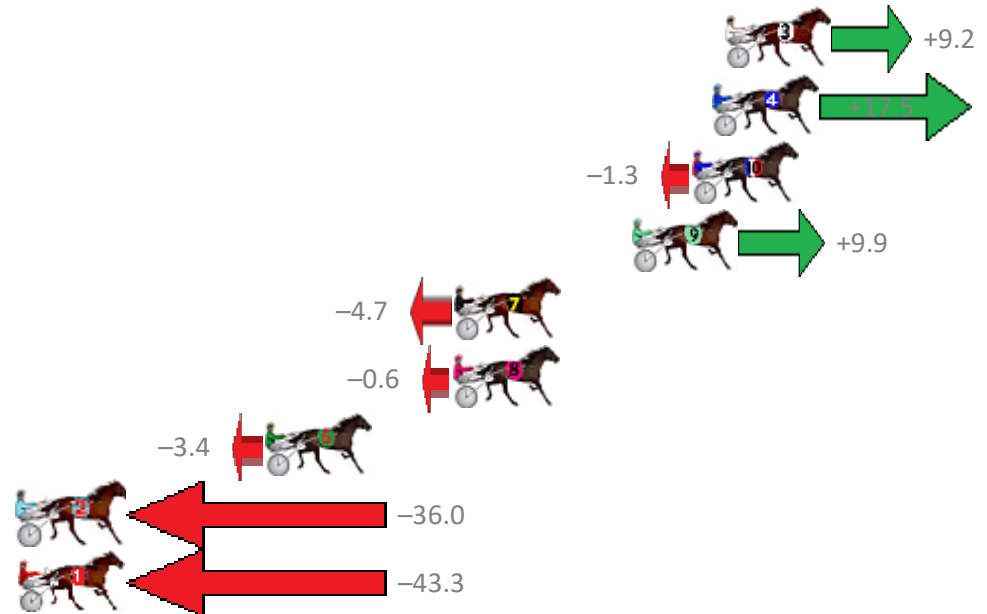

Redcliffe Race 6 Distance 2040m

Thursday, 22 August 2019

Gross Time: 2:33.80 MileRate: 2:01.30 LeadTime: 33.70s First Qtr: 30.00s Second Qtr: 31.00s Third Qtr: 28.80s Fourth Qtr: 30.30s

NoHorse	Plc	Margin	Time	800Time (W)	400 Time (W)
3 JILLIBY JACKPOT	1	0.0m	2:33.80	58.42s (1)	29.78s (2)
4 OUR DOUG	2	0.5m	2:33.84	57.81s (1)	29.00s (2)
10 INDYS APPROVAL	3	1.3m	2:33.90	59.20s (1)	30.40s (0)
9 ARTS PEREGRINE	4	3.7m	2:34.08	58.37s (1)	29.58s (2)
7 LETS DIG IT	5	10.7m	2:34.61	59.45s (0)	30.66s (1)
8 RISKY BUZINESS	6	10.8m	2:34.62	59.14s (0)	30.30s (0)
6 RED LUCK	7	18.2m	2:35.18	59.35s (0)	30.53s (0)
2 CROCODILE PRINCESS	8	40.4m	2:36.86	61.76s (1)	32.22s (1)
1 CHASIN DREAMZ	9	44.9m	2:37.20	62.30s (0)	33.23s (0)

Finish Position and metres gained from 800m

Sectionals
Powered by

Home of Australian Harness Sectionals

Get your sectionals delivered to your inbox daily

Check out www.pjdata.com.au

The Racing Queensland Board (trading as Racing Queensland) and provider are not responsible for the completeness or accuracy of any of the information contained herein, and makes no representations about its suitability for any purpose.