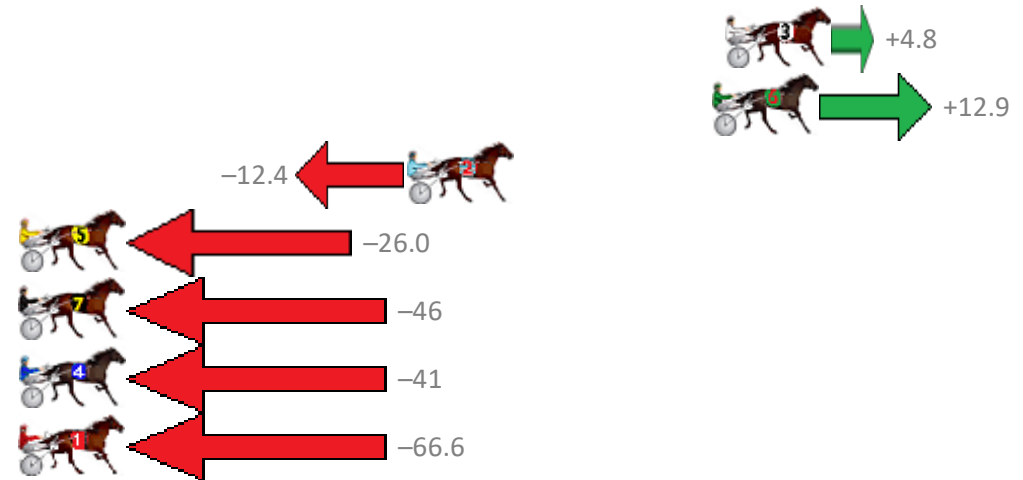

Redcliffe Race 1 Distance 1780m

Thursday, 22 August 2019

Gross Time: 2:15.00 MileRate: 2:02.10 LeadTime: 12.20s First Qtr: 30.20s Second Qtr: 31.50s Third Qtr: 29.80s Fourth Qtr: 31.30s

NoHorse	Plc	Margin	Time	800Time (W)	400 Time (W)
3 COULDNTELLYA	1	0.0m	2:15.00	60.73s (1)	31.10s (2)
6 BEEJAYS DELIGHT	2	0.5m	2:15.04	60.11s (1)	30.29s (3)
2 HOT TORQUE INVEGAS	3	12.6m	2:15.99	62.05s (0)	32.27s (0)
5 CHARAS ACCENT	4	35.2m	2:17.75	63.09s (1)	33.30s (2)
7 LOMBO SKY HAWK	5	45.3m	2:18.54	64.56s (1)	34.44s (1)
4 SOMEWHEREINHEAVEN	6	49.9m	2:18.90	64.18s (0)	34.48s (1)
1 FOREST MAJOR	7	70.8m	2:20.54	66.19s (0)	36.09s (0)

Finish Position and metres gained from 800m

Sectionals
Powered by

Home of Australian Harness Sectionals

Get your sectionals delivered to your inbox daily

Check out www.pjdata.com.au

The Racing Queensland Board (trading as Racing Queensland) and provider are not responsible for the completeness or accuracy of any of the information contained herein, and makes no representations about its suitability for any purpose.