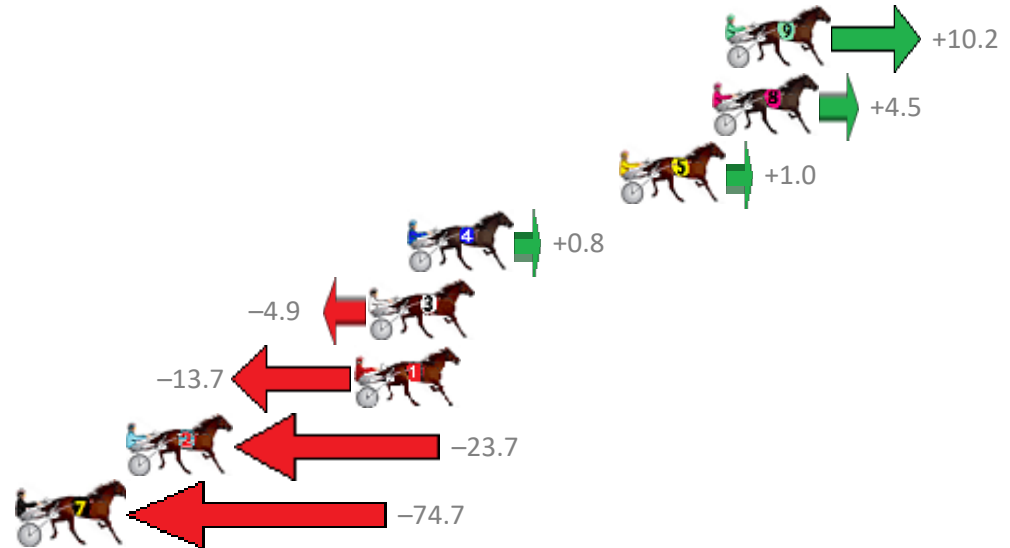

Redcliffe Race 3 Distance 1780m

Thursday, 22 August 2019

Gross Time: 2:14.70 MileRate: 2:01.80 LeadTime: 11.80s First Qtr: 31.20s Second Qtr: 30.60s Third Qtr: 29.50s Fourth Qtr: 31.60s

NoHorse	Plc	Margin	Time	800Time (W)	400 Time (W)
9 NON PASSARE	1	0.0m	2:14.70	60.32s (0)	30.90s (1)
8 HALLY GUINEVERE	2	0.5m	2:14.74	60.76s (1)	31.20s (2)
5 ALL MADNESS	3	4.2m	2:15.03	61.02s (0)	31.58s (0)
4 WHATA STRIDE	4	12.6m	2:15.70	61.04s (1)	31.47s (0)
3 PEGGY STARDUST	5	14.1m	2:15.81	61.47s (1)	31.97s (2)
1 LEORYAN	6	14.7m	2:15.86	62.15s (0)	32.76s (0)
2 THANKHEAVNFORGIRLS	7	23.7m	2:16.57	62.91s (1)	33.35s (1)
7 SHAKIN SHAKIRA	8	109.7m	2:23.37	66.81s (0)	36.32s (0)

Finish Position and metres gained from 800m

Sectionals
Powered by

Home of Australian Harness Sectionals

Get your sectionals delivered to your inbox daily

Check out www.pjdata.com.au

The Racing Queensland Board (trading as Racing Queensland) and provider are not responsible for the completeness or accuracy of any of the information contained herein, and makes no representations about its suitability for any purpose.