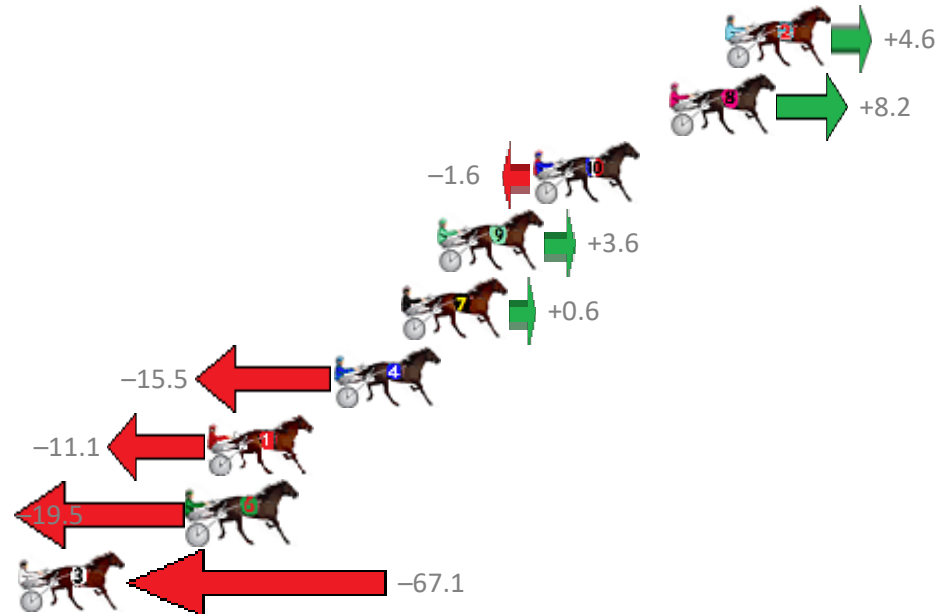

Redcliffe Race 5 Distance 1780m

Thursday, 22 August 2019

Gross Time: 2:14.70 MileRate: 2:01.80 LeadTime: 11.80s First Qtr: 28.70s Second Qtr: 31.30s Third Qtr: 30.10s Fourth Qtr: 32.80s

NoHorse	Plc	Margin	Time	800Time (W)	400 Time (W)
2 ART SUNSET	1	0.0m	2:14.70	62.54s (0)	32.26s (0)
8 WHERE'S TASCOTT	2	2.2m	2:14.88	62.26s (1)	32.95s (2)
10 ASHLEE NITRO	3	7.6m	2:15.32	63.03s (1)	32.96s (2)
9 SCHOOPY	4	11.4m	2:15.63	62.62s (1)	32.72s (1)
7 VIC HUNTER	5	12.8m	2:15.75	62.85s (0)	32.42s (0)
4 SURFER JOE	6	15.5m	2:15.97	64.12s (0)	33.89s (0)
1 KAMEKONA	7	20.5m	2:16.38	63.77s (0)	33.50s (0)
6 SOMEHOWSOMEWAY	8	21.3m	2:16.45	64.43s (1)	34.32s (1)
3 FORTYFIVE ROCK	9	107.1m	2:23.48	68.18s (0)	36.25s (0)

Finish Position and metres gained from 800m

Sectionals
Powered by

Home of Australian Harness Sectionals

Get your sectionals delivered to your inbox daily

Check out www.pjdata.com.au

The Racing Queensland Board (trading as Racing Queensland) and provider are not responsible for the completeness or accuracy of any of the information contained herein, and makes no representations about its suitability for any purpose.