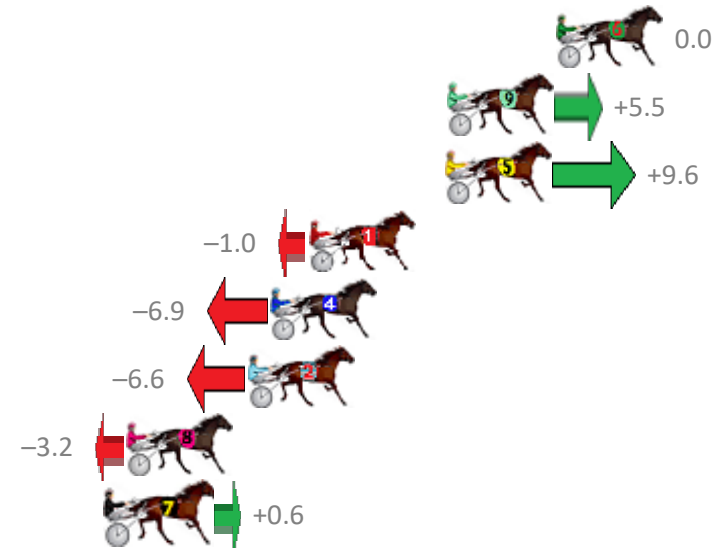

Albion Park Race 5 Distance 2138m

Tuesday, 24 September 2019

Gross Time: 2:35.50 MileRate: 1:57.10 LeadTime: 38.30s First Qtr: 31.60s Second Qtr: 29.50s Third Qtr: 27.60s Fourth Qtr: 28.50s

NoHorse	Plc	Margin	Time	800Time (W)	400 Time (W)
6 MAJESTIC KIWI	1	0.0m	2:35.50	56.10s (0)	28.50s (0)
9 VINTAGE DREAM	2	4.3m	2:35.81	55.71s (1)	28.08s (1)
5 GOTTA MOMENT	3	4.4m	2:35.81	55.43s (1)	27.70s (1)
1 THE MONEY BALL	4	9.8m	2:36.20	56.17s (0)	28.50s (0)
4 OUR DELIGHT	5	11.3m	2:36.31	56.58s (0)	28.95s (0)
2 MISS BLUE GLORY	6	12.2m	2:36.37	56.56s (1)	29.00s (1)
8 TANYAS PAST	7	17.0m	2:36.71	56.32s (0)	28.41s (0)
7 WHERE'S THE SPIRIT	8	17.8m	2:36.77	56.06s (1)	28.24s (1)

Finish Position and metres gained from 800m

Sectionals
Powered by

Home of Australian Harness Sectionals

Get your sectionals delivered to your inbox daily

Check out www.pjdata.com.au

The Racing Queensland Board (trading as Racing Queensland) and provider are not responsible for the completeness or accuracy of any of the information contained herein, and makes no representations about its suitability for any purpose.