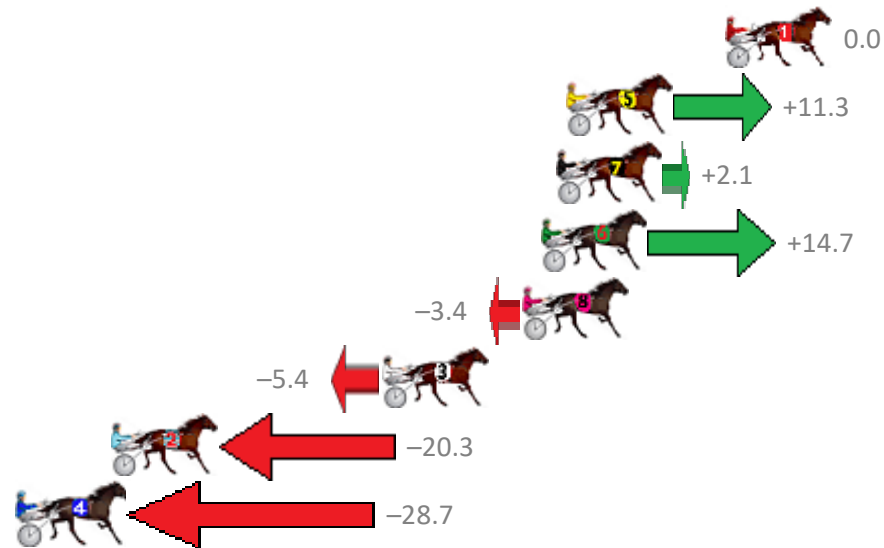

Albion Park Race 4 Distance 2138m

Tuesday, 24 September 2019

Gross Time: 2:35.60 MileRate: 1:57.10 LeadTime: 39.20s First Qtr: 30.40s Second Qtr: 30.30s Third Qtr: 27.20s Fourth Qtr: 28.50s

NoHorse	Plc	Margin	Time	800Time (W)	400 Time (W)
1 DAPPER	1	0.0m	2:35.60	55.70s (0)	28.50s (0)
5 TIN ROOF RAIDER	2	6.3m	2:36.05	54.91s (1)	28.12s (2)
7 BUMPER	3	6.7m	2:36.08	55.55s (0)	28.08s (0)
6 THATS HOW WEROLL	4	7.3m	2:36.12	54.68s (1)	27.89s (2)
8 HOT DOGMA	5	8.0m	2:36.17	55.94s (0)	28.50s (0)
3 LIVE ATOM	6	13.6m	2:36.57	56.08s (1)	28.64s (1)
2 IM NO OUTLAW	7	24.3m	2:37.33	57.11s (1)	29.72s (1)
4 THE DOORMAN	8	41.5m	2:38.56	57.70s (1)	30.93s (2)

Finish Position and metres gained from 800m

Sectionals
Powered by

Home of Australian Harness Sectionals

Get your sectionals delivered to your inbox daily

Check out www.pjdata.com.au

The Racing Queensland Board (trading as Racing Queensland) and provider are not responsible for the completeness or accuracy of any of the information contained herein, and makes no representations about its suitability for any purpose.