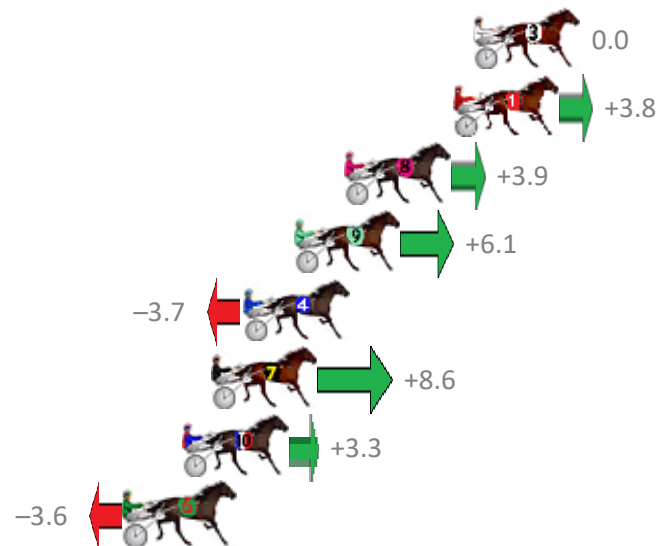

Albion Park Race 7 Distance 1660m

Tuesday, 24 September 2019

Gross Time: 1:57.70 MileRate: 1:54.10 LeadTime: 3.40s First Qtr: 27.30s Second Qtr: 31.90s Third Qtr: 27.70s Fourth Qtr: 27.40s

NoHorse	Plc	Margin	Time	800Time (W)	400 Time (W)
3 CARDLESFROMHEAVEN	1	0.0m	1:57.70	55.10s (0)	27.40s (0)
1 CHARMING MAJOR	2	0.8m	1:57.75	54.84s (0)	27.13s (0)
8 JUST SEDUCE ME	3	5.1m	1:58.05	54.83s (0)	27.12s (0)
9 CLARRY	4	7.1m	1:58.19	54.68s (0)	26.95s (0)
4 AINTNOBETTOR	5	9.1m	1:58.32	55.35s (1)	27.53s (1)
7 DREAM TO SHARE	6	10.4m	1:58.41	54.51s (1)	26.69s (1)
10 LINCOLN ROAD	7	11.5m	1:58.49	54.87s (1)	27.06s (2)
6 RUTHLESS ARMBRO	8	13.8m	1:58.65	55.35s (1)	27.52s (1)

Finish Position and metres gained from 800m

Sectionals
Powered by

Home of Australian Harness Sectionals

Get your sectionals delivered to your inbox daily

Check out www.pjdata.com.au

The Racing Queensland Board (trading as Racing Queensland) and provider are not responsible for the completeness or accuracy of any of the information contained herein, and makes no representations about its suitability for any purpose.