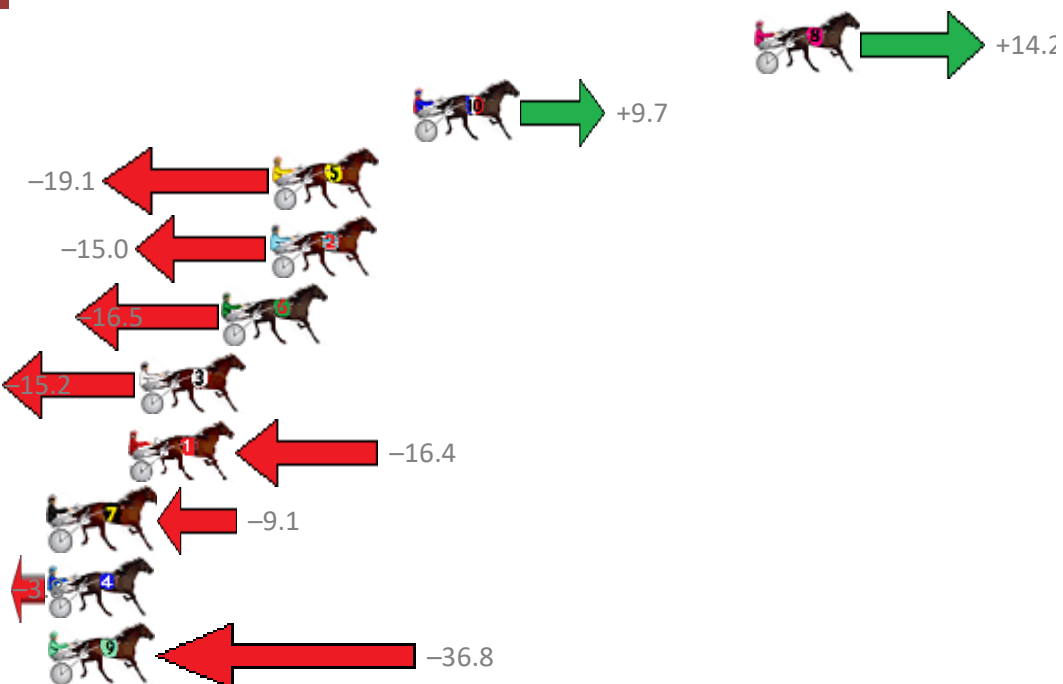

Albion Park Race 2 Distance 2138m

Tuesday, 24 September 2019

Gross Time: 2:35.90 MileRate: 1:57.30 LeadTime: 37.30s First Qtr: 29.70s Second Qtr: 30.40s Third Qtr: 28.90s Fourth Qtr: 29.60s

NoHorse Plc Margin Time 800Time (W) 400 Time (W)

8	GODDESS JUJON	1	0.0m	2:35.90	57.46s	(1)	29.26s	(2)
10	IM SANDY BAY	2	13.5m	2:36.90	57.79s	(1)	29.73s	(2)
5	ONYA DOUG	3	19.1m	2:37.31	59.90s	(0)	31.01s	(0)
2	THATS FUNNY	4	19.2m	2:37.32	59.60s	(0)	30.71s	(0)
6	THE CRUISE MISSILE	5	21.1m	2:37.46	59.71s	(1)	30.94s	(1)
3	LADY ELL AYE	6	24.4m	2:37.71	59.61s	(1)	30.75s	(1)
1	A ROCKNROLL LEGACY	7	24.8m	2:37.74	59.70s	(0)	30.78s	(0)
7	DOWNTOWN LUCCA	8	27.9m	2:37.96	59.17s	(1)	30.69s	(1)
4	CANNAN	9	31.6m	2:38.24	58.78s	(1)	30.41s	(1)
9	SHEMOZZLE	10	57.0m	2:40.12	61.19s	(0)	32.07s	(0)

Finish Position and metres gained from 800m

Sectionals
Powered by

Home of Australian Harness Sectionals

Get your sectionals delivered to your inbox daily

Check out www.pjdata.com.au

The Racing Queensland Board (trading as Racing Queensland) and provider are not responsible for the completeness or accuracy of any of the information contained herein, and makes no representations about its suitability for any purpose.