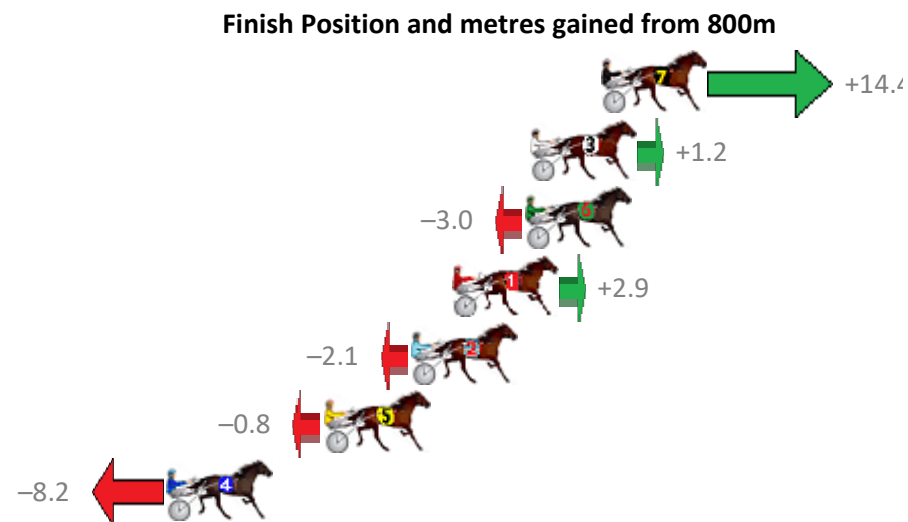

Albion Park Race 3 Distance 1660m

Tuesday, 24 September 2019

Gross Time: 1:57.70 MileRate: 1:54.10 LeadTime: 3.40s First Qtr: 27.20s Second Qtr: 30.80s Third Qtr: 27.80s Fourth Qtr: 28.50s

NoHorse	Plc	Margin	Time	800Time (W)	400 Time (W)
7 FIOKI	1	0.0m	1:57.70	55.29s (1)	27.53s (2)
3 IM FREE FALLING	2	2.8m	1:57.90	56.22s (0)	28.40s (0)
6 CHANGE OF MIND	3	3.0m	1:57.91	56.51s (0)	28.71s (0)
1 MAKE MINE JOE	4	5.9m	1:58.12	56.10s (0)	28.31s (0)
2 RORY MACH	5	7.5m	1:58.23	56.45s (1)	28.69s (1)
5 FLAMING HERO	6	11.0m	1:58.48	56.36s (1)	28.61s (1)
4 WATTLEBANK FLYER	7	17.2m	1:58.93	56.88s (2)	29.18s (2)

Sectionals
Powered by

Home of Australian Harness Sectionals

Get your sectionals delivered to your inbox daily

Check out www.pjdata.com.au

The Racing Queensland Board (trading as Racing Queensland) and provider are not responsible for the completeness or accuracy of any of the information contained herein, and makes no representations about its suitability for any purpose.