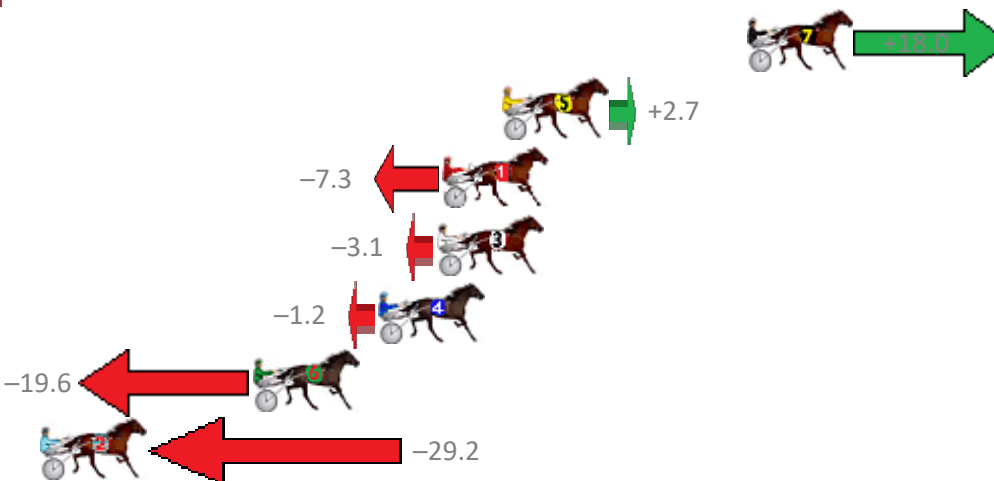

Albion Park Race 1 Distance 2138m

Tuesday, 24 September 2019

Gross Time: 2:43.80 MileRate: 2:02.10 LeadTime: 42.80s First Qtr: 31.60s Second Qtr: 31.70s Third Qtr: 28.90s Fourth Qtr: 28.80s

NoHorse	Plc	Margin	Time	800Time (W)	400 Time (W)
7 GREG THE GREAT	1	0.0m	2:43.80	56.40s (0)	27.89s (2)
5 ASTRAL RULER	2	9.7m	2:44.50	57.51s (1)	29.24s (1)
1 WHATABOYZ	3	12.1m	2:44.67	58.23s (0)	29.34s (0)
3 LANSBURY	4	12.3m	2:44.69	57.92s (0)	29.04s (0)
4 DAENERYS STORMBOR	5	14.6m	2:44.85	57.79s (0)	28.89s (0)
6 STONED AGAIN	6	19.6m	2:45.21	59.11s (0)	30.21s (0)
2 MUSCULUS	7	46.2m	2:47.13	59.81s (1)	31.51s (1)

Finish Position and metres gained from 800m

Sectionals
Powered by

Home of Australian Harness Sectionals

Get your sectionals delivered to your inbox daily

Check out www.pjdata.com.au

The Racing Queensland Board (trading as Racing Queensland) and provider are not responsible for the completeness or accuracy of any of the information contained herein, and makes no representations about its suitability for any purpose.