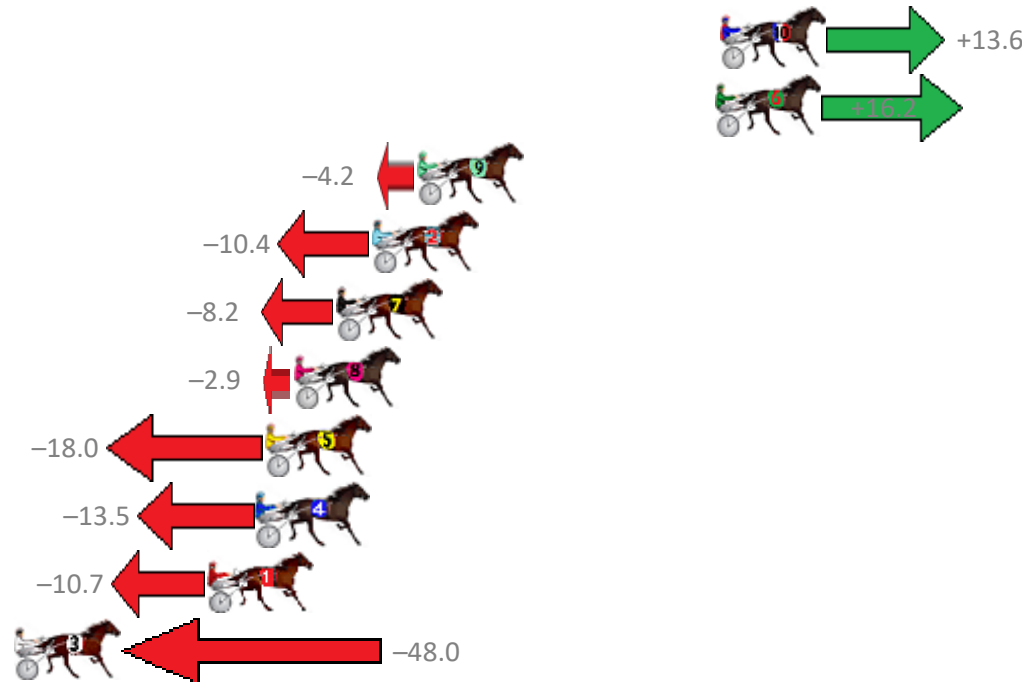

Albion Park Race 6 Distance 1660m

Tuesday, 24 September 2019

Gross Time: 1:57.50 MileRate: 1:53.90 LeadTime: 3.30s First Qtr: 26.70s Second Qtr: 29.40s Third Qtr: 28.90s Fourth Qtr: 29.20s

NoHorse	Plc	Margin	Time	800Time (W)	400 Time (W)
10 WHISKEY BLAZE	1	0.0m	1:57.50	57.11s (1)	28.48s (2)
6 MAKOA	2	0.2m	1:57.51	56.92s (2)	28.78s (3)
9 MACEY JAYDE	3	12.0m	1:58.38	58.41s (1)	29.62s (1)
2 WITH AUTHORITY	4	13.8m	1:58.51	58.86s (1)	30.06s (1)
7 LEXUS ON THE BEACH	5	15.2m	1:58.61	58.70s (2)	29.90s (2)
8 IMA GRUMPY POSSUM	6	16.9m	1:58.73	58.31s (0)	29.56s (1)
5 BETTOR VISION	7	18.0m	1:58.81	59.41s (0)	30.51s (0)
4 WEEDONS EXPRESS	8	18.3m	1:58.84	59.08s (0)	30.21s (0)
1 BET IM SPECIAL	9	20.3m	1:58.98	58.88s (0)	30.02s (0)
3 LIVING AGAIN	10	118.0m	2:06.11	61.59s (0)	32.70s (0)

Finish Position and metres gained from 800m

Sectionals
Powered by

Home of Australian Harness Sectionals

Get your sectionals delivered to your inbox daily

Check out www.pjdata.com.au

The Racing Queensland Board (trading as Racing Queensland) and provider are not responsible for the completeness or accuracy of any of the information contained herein, and makes no representations about its suitability for any purpose.