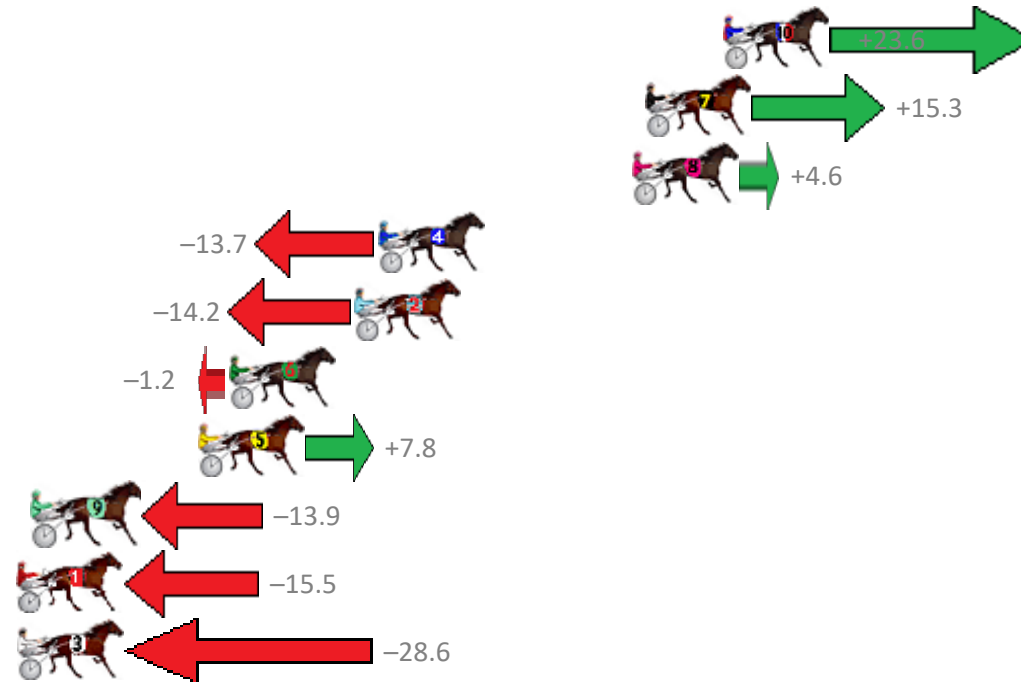

Redcliffe Race 4 Distance 1780m

Thursday, 24 October 2019

Gross Time: 2:10.60 MileRate: 1:58.00 LeadTime: 11.40s First Qtr: 28.90s Second Qtr: 29.40s Third Qtr: 30.00s Fourth Qtr: 30.90s

NoHorse	Plc	Margin	Time	800Time (W)	400 Time (W)
10 MONTANA NIGHTS	1	0.0m	2:10.60	59.10s (1)	29.77s (2)
7 ROLL WITH NIKE	2	3.1m	2:10.84	59.74s (1)	30.44s (2)
8 EULO FLYER	3	3.6m	2:10.88	60.55s (1)	30.82s (1)
4 RED LUCK	4	13.7m	2:11.66	61.94s (0)	31.96s (0)
2 ARBIT MAJOR	5	14.6m	2:11.73	61.98s (1)	32.00s (1)
6 HESLUVABLE	6	19.6m	2:12.11	60.99s (0)	31.24s (1)
5 FUI FUI	7	20.8m	2:12.21	60.31s (1)	31.01s (2)
9 ARTFUL MASTER	8	27.3m	2:12.71	61.96s (1)	32.27s (1)
1 PURPLE SHADES	9	28.9m	2:12.83	62.08s (0)	32.21s (0)
3 LADY ELL AYE	10	36.2m	2:13.40	63.08s (0)	33.12s (0)

Finish Position and metres gained from 800m

Sectionals
Powered by

Home of Australian Harness Sectionals

Get your sectionals delivered to your inbox daily

Check out www.pjdata.com.au

The Racing Queensland Board (trading as Racing Queensland) and provider are not responsible for the completeness or accuracy of any of the information contained herein, and makes no representations about its suitability for any purpose.