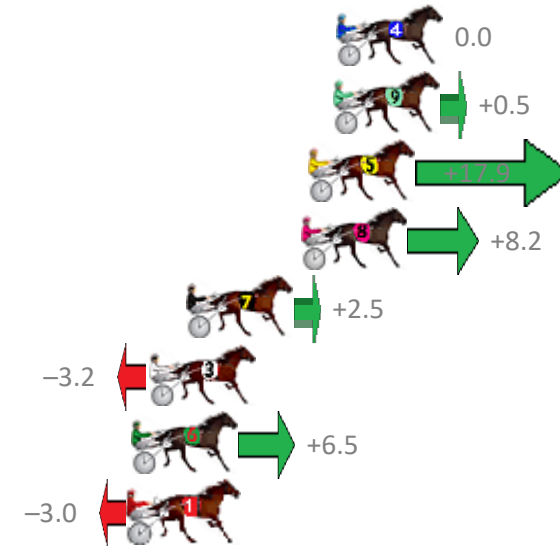

Redcliffe Race 1 Distance 2040m

Thursday, 24 October 2019

Gross Time: 2:33.60 MileRate: 2:01.20 LeadTime: 32.00s First Qtr: 31.70s Second Qtr: 31.10s Third Qtr: 29.60s Fourth Qtr: 29.20s

No	Horse	Plc	Margin	Time	800Time (W)	400 Time (W)
4	MERRYWOOD PEARL	1	0.0m	2:33.60	58.80s (0)	29.10s (0)
9	LETHAL STAR	2	0.1m	2:33.61	58.76s (1)	29.19s (1)
5	BETTOR BECAUSE	3	1.1m	2:33.68	57.48s (1)	28.48s (1)
8	ANNAS BEST	4	1.4m	2:33.70	58.20s (1)	29.30s (2)
7	MISS CATALINA	5	5.9m	2:34.03	58.62s (0)	28.89s (0)
3	TRACES OF TARA	6	7.4m	2:34.14	59.04s (0)	29.32s (0)
6	SWAFFHAM WATER	7	8.1m	2:34.19	58.32s (1)	28.93s (2)
1	THANKHEAVNFORGIRLS	8	8.2m	2:34.20	59.02s (1)	29.35s (1)

Finish Position and metres gained from 800m

Sectionals
Powered by

Home of Australian Harness Sectionals

Get your sectionals delivered to your inbox daily

Check out www.pjdata.com.au

The Racing Queensland Board (trading as Racing Queensland) and provider are not responsible for the completeness or accuracy of any of the information contained herein, and makes no representations about its suitability for any purpose.