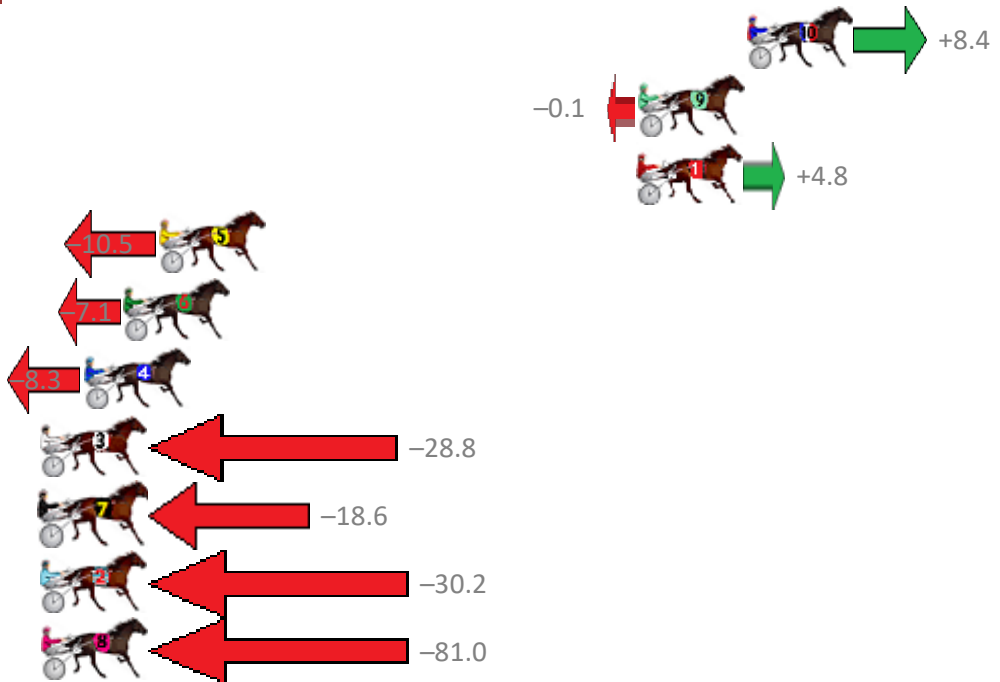

Redcliffe Race 7 Distance 2040m

Thursday, 24 October 2019

Gross Time: 2:30.20 MileRate: 1:58.40 LeadTime: 29.90s First Qtr: 30.50s Second Qtr: 31.00s Third Qtr: 29.40s Fourth Qtr: 29.40s

No	Horse	Plc	Margin	Time	800Time (W)	400 Time (W)
10	CHINOOK WINDS	1	0.0m	2:30.20	58.18s (1)	28.99s (1)
9	ARTFUL MAID	2	4.3m	2:30.52	58.81s (1)	29.72s (1)
1	TRUNKEY DIGGER	3	4.4m	2:30.52	58.45s (0)	28.80s (2)
5	BARA CHARLOTTE	4	23.3m	2:31.91	59.57s (1)	29.92s (3)
6	TOPNOTCH MACH	5	24.7m	2:32.02	59.32s (1)	29.76s (2)
4	MONTANA LAD	6	26.3m	2:32.13	59.41s (0)	30.01s (1)
3	NICSTAR	7	28.8m	2:32.32	60.92s (0)	31.30s (0)
7	READILY	8	32.2m	2:32.57	60.17s (0)	30.69s (0)
2	FRENCH GLOBE	9	34.6m	2:32.74	61.02s (0)	31.38s (0)
8	TWITTER BROMAC	10	81.0m	2:36.15	64.75s (1)	34.44s (1)

Finish Position and metres gained from 800m

Sectionals
Powered by

Home of Australian Harness Sectionals

Get your sectionals delivered to your inbox daily

Check out www.pjdata.com.au

The Racing Queensland Board (trading as Racing Queensland) and provider are not responsible for the completeness or accuracy of any of the information contained herein, and makes no representations about its suitability for any purpose.