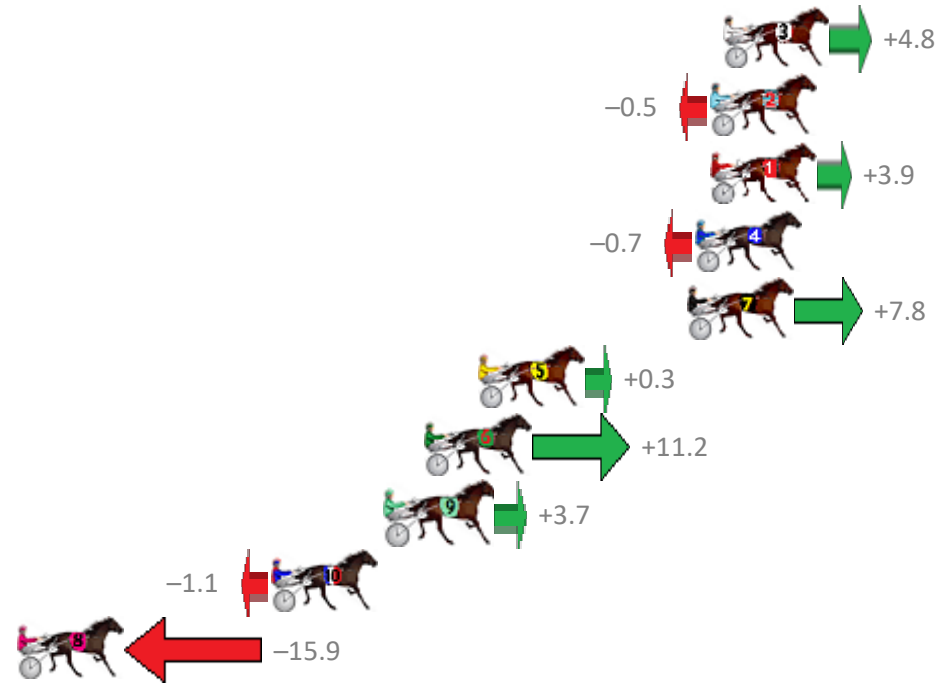

Redcliffe Race 3 Distance 1780m

Thursday, 24 October 2019

Gross Time: 2:13.40 MileRate: 2:00.60 LeadTime: 11.40s First Qtr: 30.90s Second Qtr: 31.50s Third Qtr: 29.10s Fourth Qtr: 30.50s

NoHorse	Plc	Margin	Time	800Time (W)	400 Time (W)
3 GRINYDONTCHA	1	0.0m	2:13.40	59.24s (1)	30.03s (1)
2 PEGGY STARDUST	2	0.5m	2:13.44	59.64s (0)	30.54s (0)
1 ROCK THE HOUSE	3	0.5m	2:13.44	59.31s (0)	30.19s (0)
4 A ROCKNROLL LEGACY	4	1.1m	2:13.48	59.65s (1)	30.48s (1)
7 CHEYENNE AUTUMN	5	1.4m	2:13.51	59.02s (0)	29.87s (0)
5 LIVING FREE	6	9.7m	2:14.14	59.58s (1)	30.60s (2)
6 DOOLITTLE DANDY	7	11.8m	2:14.30	58.77s (2)	30.35s (2)
9 FAVREAU	8	13.3m	2:14.41	59.32s (1)	30.55s (1)
10 VOODOO FELLA	9	17.9m	2:14.76	59.68s (2)	30.40s (2)
8 TEACHERS PET	10	31.3m	2:15.79	60.78s (0)	31.71s (0)

Finish Position and metres gained from 800m

Sectionals
Powered by

Home of Australian Harness Sectionals

Get your sectionals delivered to your inbox daily

Check out www.pjdata.com.au

The Racing Queensland Board (trading as Racing Queensland) and provider are not responsible for the completeness or accuracy of any of the information contained herein, and makes no representations about its suitability for any purpose.