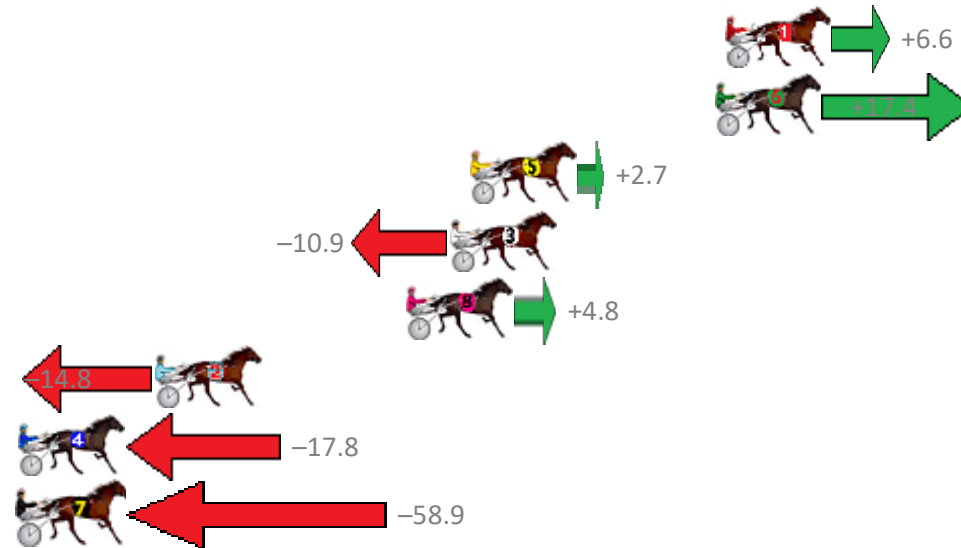

Redcliffe Race 2 Distance 2040m

Thursday, 24 October 2019

Gross Time: 2:33.90 MileRate: 2:01.40 LeadTime: 32.50s First Qtr: 31.90s Second Qtr: 29.80s Third Qtr: 29.20s Fourth Qtr: 30.50s

NoHorse	Plc	Margin	Time	800Time (W)	400 Time (W)
1 KOOKABURRAPRINCESS	1	0.0m	2:33.90	59.21s (0)	30.15s (0)
6 BOMBADIER JUJON	2	0.4m	2:33.93	58.40s (1)	29.54s (0)
5 AROONA	3	10.1m	2:34.67	59.50s (1)	30.60s (1)
3 JEWEL OF PEAK	4	10.9m	2:34.73	60.51s (0)	31.33s (0)
8 SURFER JOE	5	12.6m	2:34.86	59.34s (0)	30.10s (1)
2 CANNAN	6	22.6m	2:35.62	60.80s (1)	31.87s (1)
4 BARBOO	7	40.4m	2:36.98	61.03s (0)	31.63s (1)
7 TUESDAYS COURAGE	8	70.9m	2:39.31	64.10s (0)	34.34s (0)

Finish Position and metres gained from 800m

Sectionals
Powered by

Home of Australian Harness Sectionals

Get your sectionals delivered to your inbox daily

Check out www.pjdata.com.au

The Racing Queensland Board (trading as Racing Queensland) and provider are not responsible for the completeness or accuracy of any of the information contained herein, and makes no representations about its suitability for any purpose.