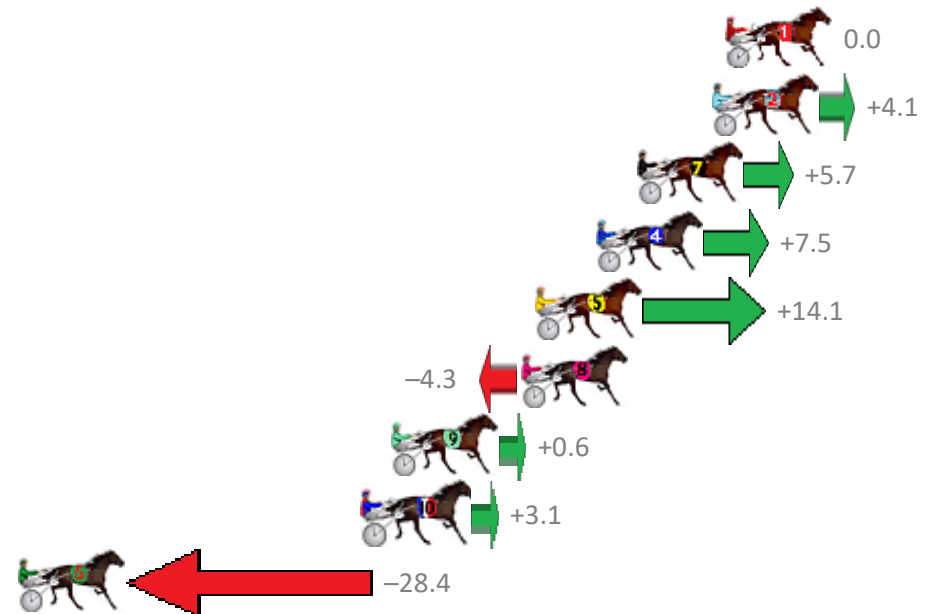

Redcliffe Race 8 Distance 1780m

Thursday, 24 October 2019

Gross Time: 2:10.60 MileRate: 1:58.00 LeadTime: 11.10s First Qtr: 30.70s Second Qtr: 30.60s Third Qtr: 28.50s Fourth Qtr: 29.70s

NoHorse	Plc	Margin	Time	800Time (W)	400 Time (W)
1 THE GUN ROCKSTAR	1	0.0m	2:10.60	58.20s (0)	29.70s (0)
2 LURAH	2	0.5m	2:10.64	57.90s (0)	29.43s (0)
7 JUST ROKIN	3	3.5m	2:10.86	57.79s (0)	29.32s (0)
4 IMA SEA STORM	4	5.1m	2:10.98	57.65s (1)	28.88s (2)
5 VINTAGE DREAM	5	7.5m	2:11.16	57.17s (1)	28.65s (2)
8 CORPORAL LUNA	6	8.1m	2:11.20	58.51s (1)	29.75s (1)
9 SHILAH	7	13.2m	2:11.58	58.16s (0)	29.66s (0)
10 ULTIMATE AD	8	14.3m	2:11.66	57.97s (1)	29.22s (1)
6 BALLATOR THOR	9	36.6m	2:13.32	60.27s (1)	31.50s (1)

Finish Position and metres gained from 800m

Sectionals
Powered by

Home of Australian Harness Sectionals

Get your sectionals delivered to your inbox daily

Check out www.pjdata.com.au

The Racing Queensland Board (trading as Racing Queensland) and provider are not responsible for the completeness or accuracy of any of the information contained herein, and makes no representations about its suitability for any purpose.