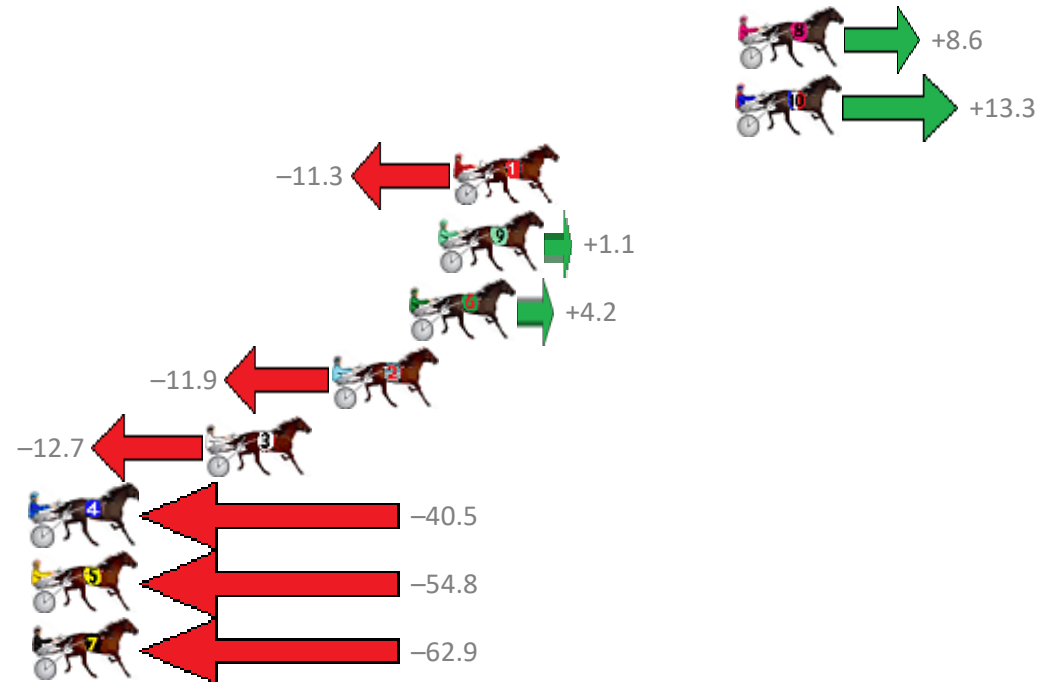

Redcliffe Race 9 Distance 2280m

Thursday, 24 October 2019

Gross Time: 2:50.10 MileRate: 2:00.00 LeadTime: 47.70s First Qtr: 31.70s Second Qtr: 31.50s Third Qtr: 29.80s Fourth Qtr: 29.40s

No	Horse	Plc	Margin	Time	800Time (W)	400 Time (W)
8	UNASSUMING CHAMP	1	0.0m	2:50.10	58.56s (2)	29.31s (2)
10	RUTHLESS ARMBRO	2	0.1m	2:50.11	58.22s (2)	28.97s (2)
1	BET IM SPECIAL	3	11.3m	2:50.93	60.04s (0)	30.23s (0)
9	ZAC MAC	4	11.9m	2:50.97	59.12s (1)	29.48s (2)
6	CONDAFEW	5	13.0m	2:51.06	58.89s (1)	29.43s (1)
2	DARBY BRIGHTS	6	16.1m	2:51.28	60.08s (0)	30.25s (0)
3	FARRAHFOWLER	7	21.1m	2:51.65	60.14s (0)	30.27s (0)
4	MISTER ELEGANT	8	46.1m	2:53.49	62.20s (1)	32.22s (1)
5	MISS KENNY	9	56.2m	2:54.23	63.26s (1)	33.28s (1)
7	LOMBO RANMILES	10	76.9m	2:55.75	63.85s (0)	33.33s (0)

Finish Position and metres gained from 800m

Sectionals
Powered by

Home of Australian Harness Sectionals

Get your sectionals delivered to your inbox daily

Check out www.pjdata.com.au

The Racing Queensland Board (trading as Racing Queensland) and provider are not responsible for the completeness or accuracy of any of the information contained herein, and makes no representations about its suitability for any purpose.