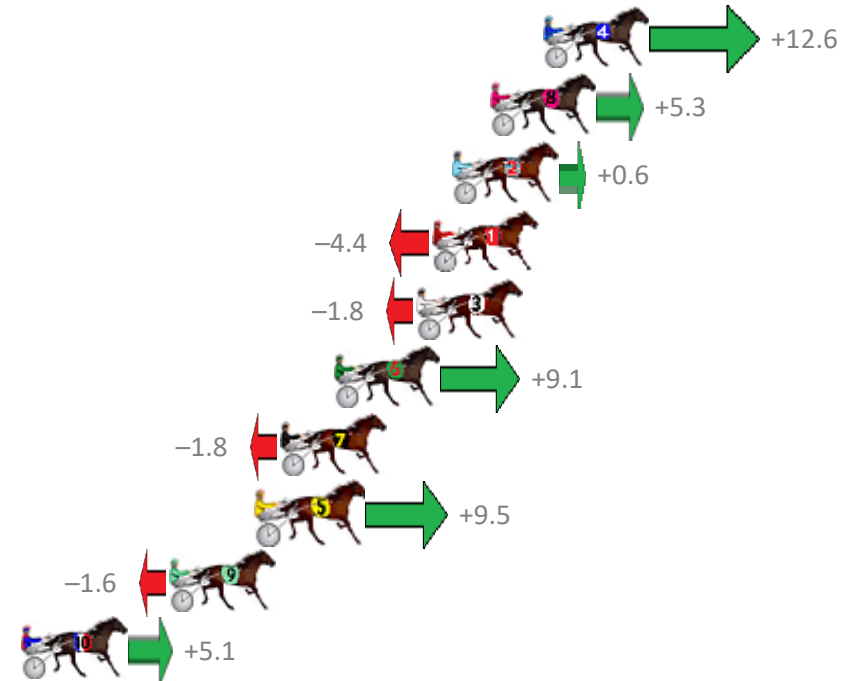

Redcliffe Race 6 Distance 1780m

Thursday, 24 October 2019

Gross Time: 2:11.70 MileRate: 1:59.10 LeadTime: 11.00s First Qtr: 30.50s Second Qtr: 31.10s Third Qtr: 29.10s Fourth Qtr: 30.00s

NoHorse	Plc	Margin	Time	800Time (W)	400 Time (W)
4 MISS KEESHA	1	0.0m	2:11.70	58.17s (1)	29.39s (2)
8 DYNAMIC DEEJAY	2	2.1m	2:11.86	58.71s (1)	29.86s (2)
2 WILD ABOUT TOWN	3	3.6m	2:11.97	59.06s (0)	29.85s (0)
1 KAAPALI	4	4.4m	2:12.03	59.43s (0)	30.33s (0)
3 RITCHIE BEE	5	5.0m	2:12.07	59.23s (1)	30.15s (1)
6 GHOST GUM	6	8.3m	2:12.32	58.43s (1)	29.92s (1)
7 TRENT FROM PUNCHY	7	10.4m	2:12.48	59.23s (0)	29.91s (0)
5 IMPETUOSO	8	11.3m	2:12.55	58.40s (0)	29.57s (1)
9 JENUFLECTION	9	14.8m	2:12.81	59.22s (0)	29.90s (0)
10 WEASEL	10	20.7m	2:13.25	58.72s (1)	29.78s (1)

Finish Position and metres gained from 800m

Sectionals
Powered by

Home of Australian Harness Sectionals

Get your sectionals delivered to your inbox daily

Check out www.pjdata.com.au

The Racing Queensland Board (trading as Racing Queensland) and provider are not responsible for the completeness or accuracy of any of the information contained herein, and makes no representations about its suitability for any purpose.