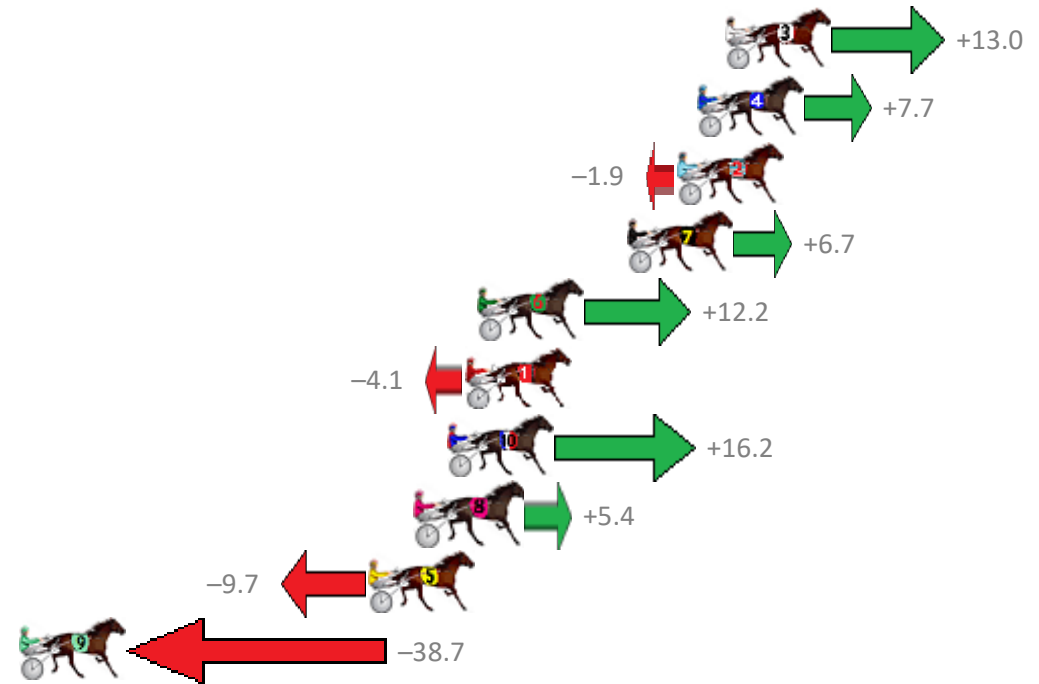

Redcliffe Race 5 Distance 1780m

Thursday, 24 October 2019

Gross Time: 2:10.90 MileRate: 1:58.30 LeadTime: 10.90s First Qtr: 30.20s Second Qtr: 29.50s Third Qtr: 29.30s Fourth Qtr: 31.00s

NoHorse	Plc	Margin	Time	800Time (W)	400 Time (W)
3 COBALT BLUES	1	0.0m	2:10.90	59.32s (1)	29.98s (2)
4 MOONLIGHT JACK	2	1.1m	2:10.99	59.72s (1)	30.40s (2)
2 ALOT OF COST	3	1.9m	2:11.05	60.44s (0)	31.15s (0)
7 DOLLARBILL	4	3.9m	2:11.20	59.79s (0)	30.57s (0)
6 MISSINMEMATE	5	9.8m	2:11.66	59.38s (1)	30.36s (2)
1 MIKE ORR	6	10.3m	2:11.70	60.61s (0)	31.40s (0)
10 SOCIAL MEDIA	7	11.0m	2:11.75	59.08s (1)	30.29s (1)
8 COULDNTNOKHIMBAK	8	12.2m	2:11.85	59.89s (1)	30.83s (1)
5 SIR MACADOR	9	14.1m	2:11.99	61.03s (1)	31.66s (1)
9 RAINBOW STYLING	10	54.1m	2:15.09	63.22s (0)	33.84s (0)

Finish Position and metres gained from 800m

Sectionals
Powered by

Home of Australian Harness Sectionals

Get your sectionals delivered to your inbox daily

Check out www.pjdata.com.au

The Racing Queensland Board (trading as Racing Queensland) and provider are not responsible for the completeness or accuracy of any of the information contained herein, and makes no representations about its suitability for any purpose.